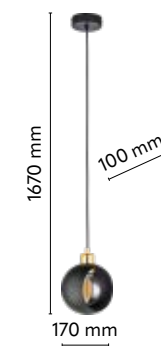

TK CYKLOP

2751

CYKLOP WHITE, CYKLOP BLACK

☐ index: 2740 ☒ index: 2750	↔ 240 mm ↗ 170 mm ↕ 260 mm	💡 1 x E27 | 230V | max 15W | LED
☐ index: 2741 ☒ index: 2751	↔ 170 mm ↗ 100 mm ↕ 1670 mm	💡 1 x E27 | 230V | max 15W | LED
☐ index: 2743 ☒ index: 2753	↔ 610 mm ↗ 170 mm ↕ 1270 mm	💡 3 x E27 | 230V | max 15W | LED
☐ index: 2746 ☒ index: 2756	↔ 720 mm ↗ 350 mm ↕ 1300 mm	💡 6 x E27 | 230V | max 15W | LED
☐ index: 3046 ☒ index: 5549	↔ 450 mm ↗ 450 mm ↕ 1630 mm	💡 3 x E27 | 230V | max 15W | LED

material of the lamp: metal, plastic