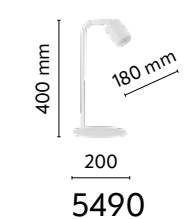

5490

LOGAN WHITE, LOGAN BLACK

☐ index: 4570 ☒ index: 4565	↔ 800 mm ↗ 52 mm ⇅ 110 mm	💡 3 x GU10 | 230V | max 10W | LED
☐ index: 4571 ☒ index: 4566	↔ 1000 mm ↗ 52 mm ⇅ 110 mm	💡 4 x GU10 | 230V | max 10W | LED
☐ index: 4744 ☒ index: 4743	↔ 430 mm ↗ 100 mm ⇅ 270 mm	💡 1 x GU10 | 230V | max 10W | LED
☐ index: 5490 ☒ index: 5414	↔ 200 mm ↗ 180 mm ⇅ 400 mm	💡 1 x GU10 | 230V | max 10W | LED
☐ index: 5484 ☒ index: 5489	↔ 300 mm ↗ 300 mm ⇅ 1400 mm	💡 1 x GU10 | 230V | max 10W | LED

material of the lamp: metal, plastic