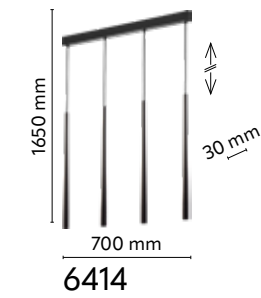

PIANO

6414

6412

PIANO WHITE, PIANO BLACK, PIANO GOLD

 index: 6425 index: 6410 index: 6419	↔ 52 mm ↗ 52 mm ↕ 1550 mm	💡 1 x G9 | 230V | max 6W | LED
 index: 6427 index: 6413 index: 6421	↔ 200 mm ↗ 200 mm ↕ 1400 mm	💡 3 x G9 | 230V | max 6W | LED
 index: 6426 index: 6414 index: 6422	↔ 700 mm ↗ 30 mm ↕ 1650 mm	💡 4 x G9 | 230V | max 6W | LED
 index: 6428 index: 6412 index: 6420	↔ 600 mm ↗ 160 mm ↕ 1650 mm	💡 6 x G9 | 230V | max 6W | LED
 index: 6429 index: 6415 index: 6423	↔ 1150 mm ↗ 30 mm ↕ 1200 mm	💡 8 x G9 | 230V | max 6W | LED

material of the lamp: metal, plastic