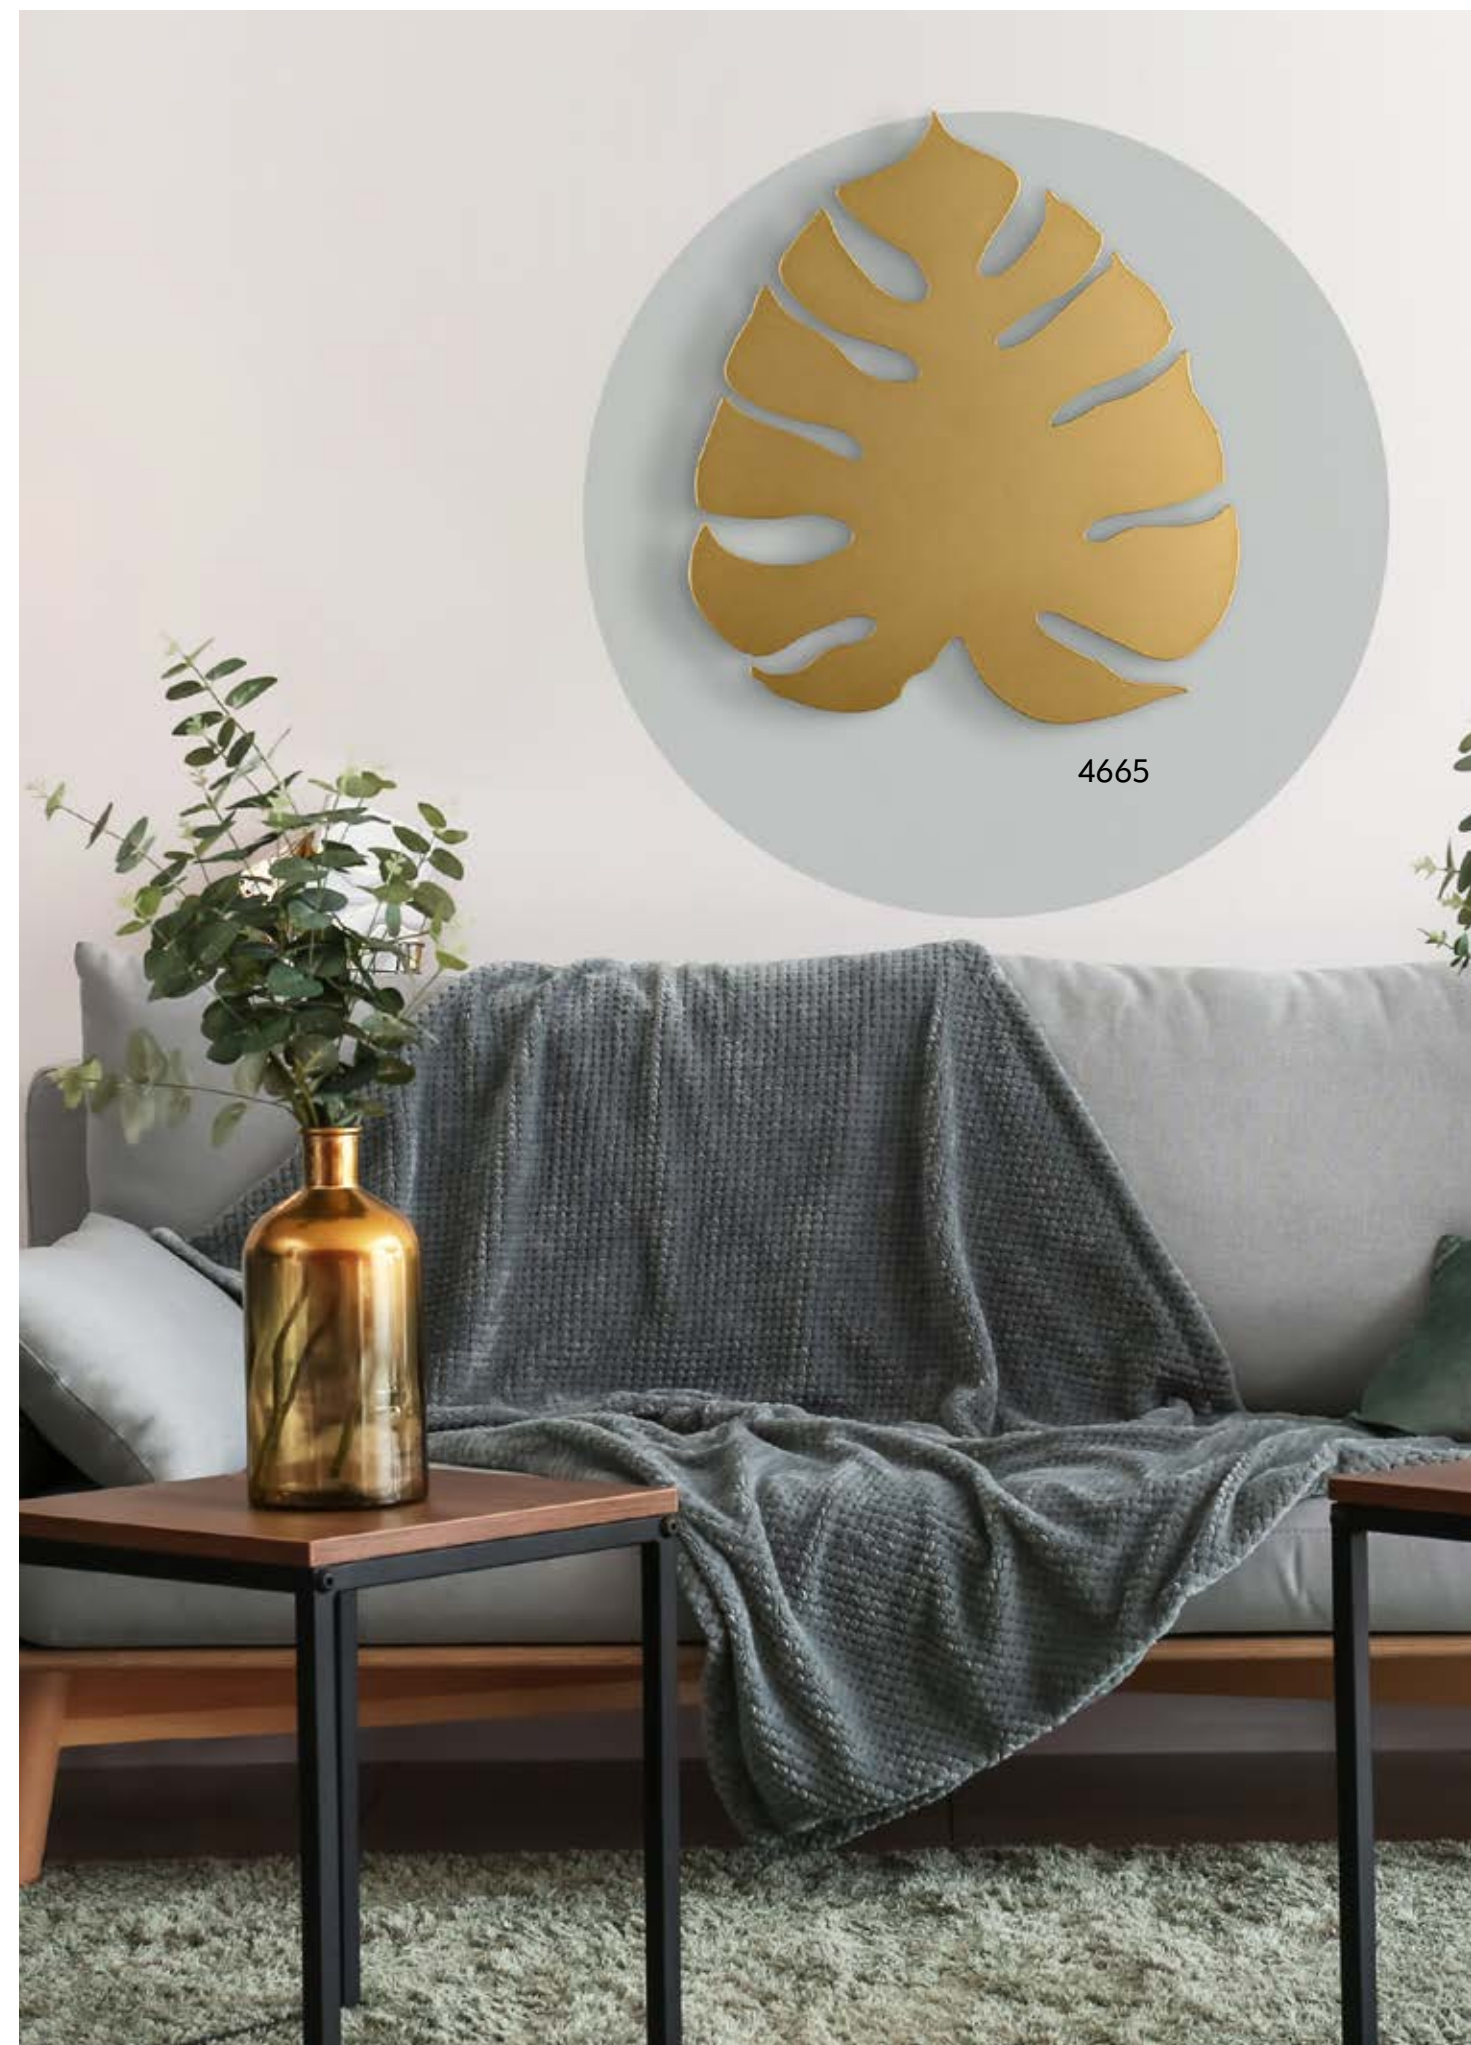

MONSTERA

MONSTERA WHITE, MONSTERA BLACK, MONSTERA GOLD, MONSTERA GREEN

- index: 4667
- index: 4666
- index: 4665
- index: 4668

↔ 350 mm ↗ 45 mm ↕ 390 mm

💡 3 x G9 | 230V | max 6W | LED

material of the lamp: metal, plastic