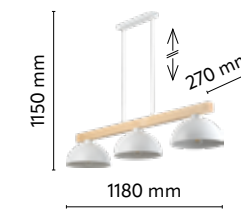

4712

OSLO WHITE

index: 4851	↔ 335 mm	↗ 335 mm	↕ 1700 mm	💡 1 x E27 | 230V | max 15W | LED
index: 4713	↔ 830 mm	↗ 335 mm	↕ 1200 mm	💡 2 x E27 | 230V | max 15W | LED
index: 4712	↔ 1180 mm	↗ 270 mm	↕ 1150 mm	💡 3 x E27 | 230V | max 15W | LED
index: 5592	↔ 800 mm	↗ 350 mm	↕ 1800 mm	💡 1 x E27 | 230V | max 15W | LED

material of the lamp: metal, wood, plastic