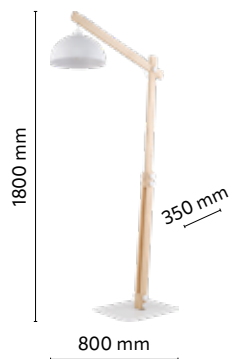

5592

OSLO WHITE

index: 4851	↔ 335 mm	↗ 335 mm	↕ 1700 mm	💡 1 x E27 | 230V | max 15W | LED
index: 4713	↔ 830 mm	↗ 335 mm	↕ 1200 mm	💡 2 x E27 | 230V | max 15W | LED
index: 4712	↔ 1180 mm	↗ 270 mm	↕ 1150 mm	💡 3 x E27 | 230V | max 15W | LED
index: 5592	↔ 800 mm	↗ 350 mm	↕ 1800 mm	💡 1 x E27 | 230V | max 15W | LED

material of the lamp: metal, wood, plastic