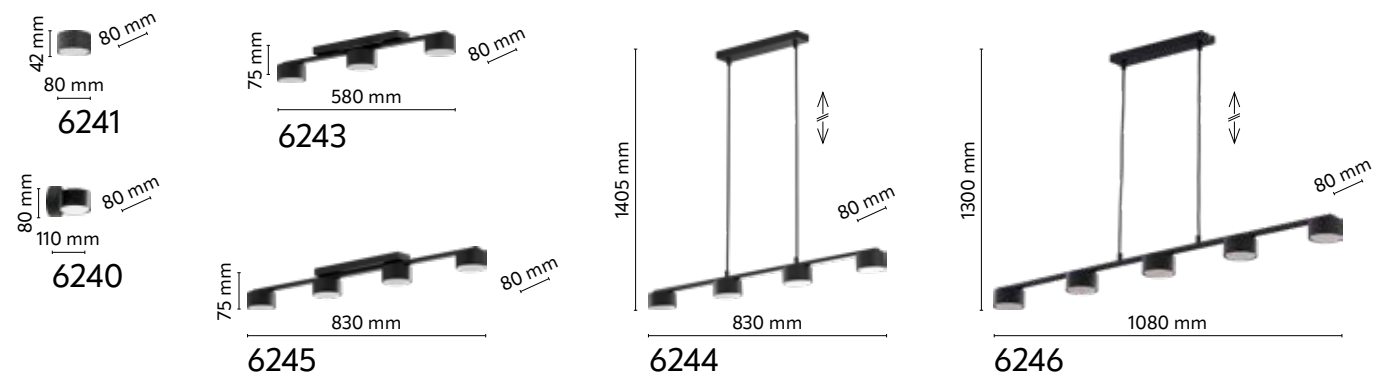

TK DALLAS

DALLAS GOLD, DALLAS BLACK

■ index: 6096 ■ index: 6241	↔ 80 mm ↗ 80 mm ↕ 42 mm	💡 1 x GX 53 | 230V | max 10W | LED
■ index: 6090 ■ index: 6240	↔ 110 mm ↗ 80 mm ↕ 80 mm	💡 1 x GX 53 | 230V | max 10W | LED
■ index: 6091 ■ index: 6243	↔ 580 mm ↗ 80 mm ↕ 75 mm	💡 3 x GX 53 | 230V | max 10W | LED
■ index: 6095 ■ index: 6245	↔ 830 mm ↗ 80 mm ↕ 75 mm	💡 4 x GX 53 | 230V | max 10W | LED
■ index: 6094 ■ index: 6244	↔ 830 mm ↗ 80 mm ↕ 1405 mm	💡 4 x GX 53 | 230V | max 10W | LED
■ index: 6092 ■ index: 6246	↔ 1080 mm ↗ 80 mm ↕ 1300 mm	💡 5 x GX 53 | 230V | max 10W | LED

material of the lamp: metal, plastic