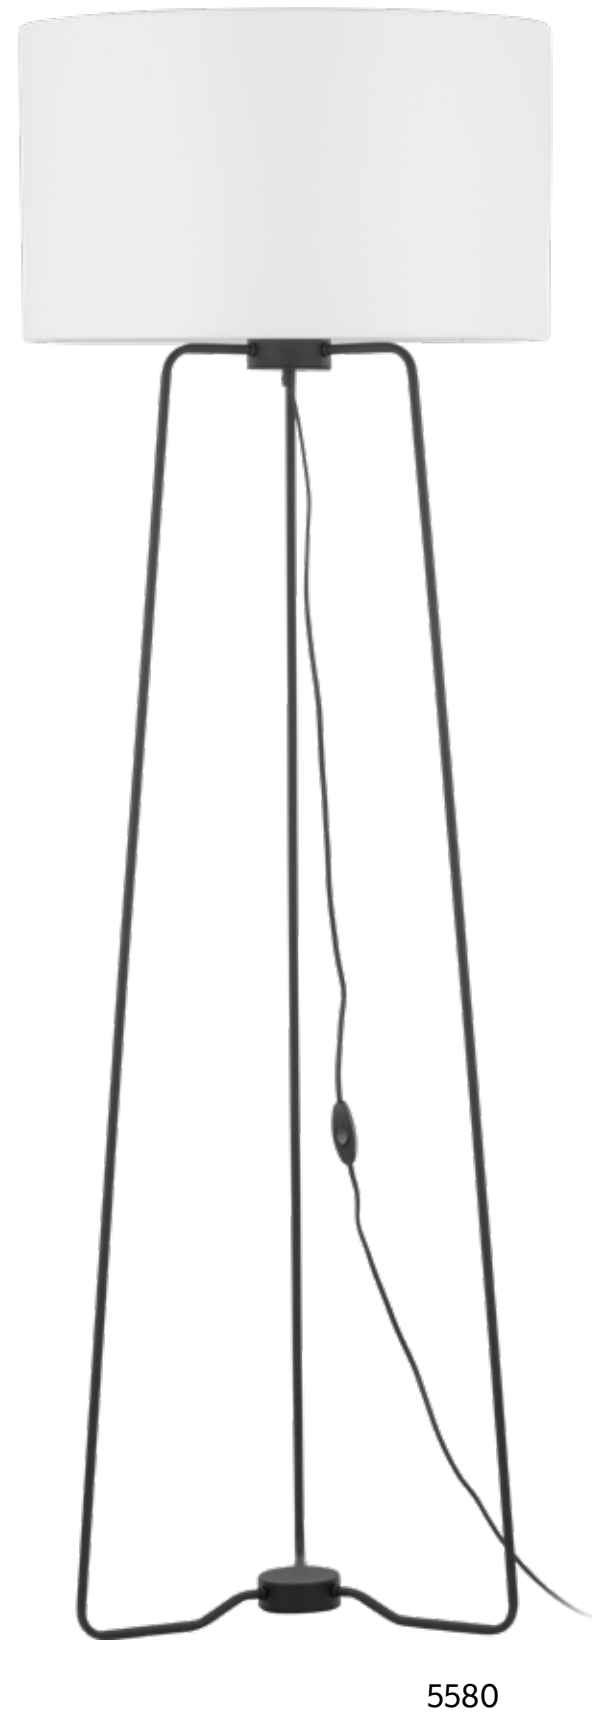

TAMPA

index: 5581 (AB: 9330)	↔ 350 mm ↗ 350 mm ↕ 650 mm	💡 1 x E27 | 230V | max15W | LED
index: 5580 (AB: 8705)	↔ 500 mm ↗ 500 mm ↕ 1520 mm	💡 1 x E27 | 230V | max15W | LED

material of the lamp: textile, metal, plastic