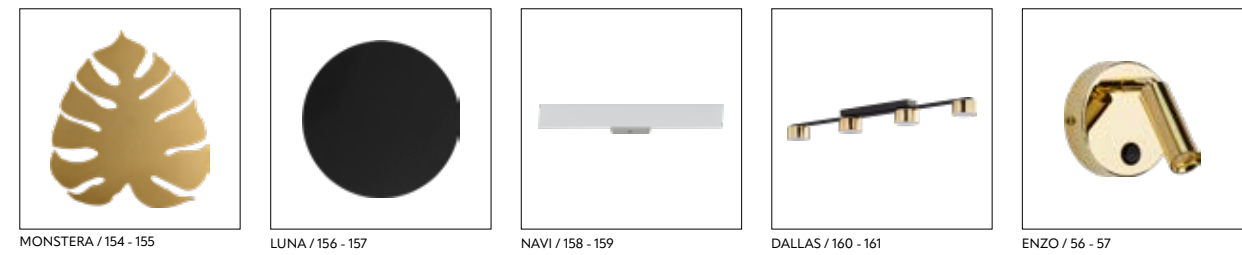

ECO

METAL

GLASS

GLAMOUR