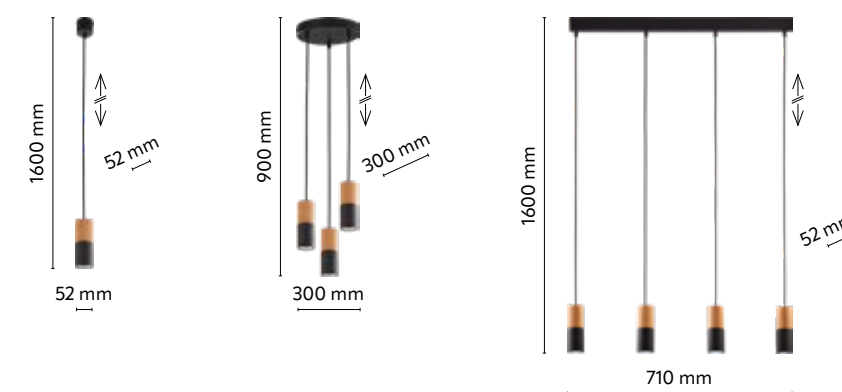

ELIT BLACK WOOD

ELIT BLACK WOOD

index: 6309	↔ 52 mm	↗ 52 mm	↕ 1600 mm	💡 1 x GU10 | 230V | max 10W | LED
index: 6310	↔ 300 mm	↗ 300 mm	↕ 900 mm	💡 3 x GU10 | 230V | max 10W | LED
index: 6311	↔ 710 mm	↗ 52 mm	↕ 1600 mm	💡 4 x GU10 | 230V | max 10W | LED

material of the lamp: metal, plastic, wood