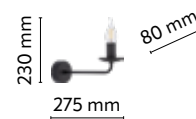

material of the lamp: metal, plastic, glass

4611

4612

**LIMAL**

index: 4611	↔ 275 mm	↗ 80 mm	↕ 230 mm	💡 1 x E14   230V   max 10W   LED
index: 4612	↔ 720 mm	↗ 720 mm	↕ 860 mm	💡 5 x E14   230V   max 10W   LED
index: 4613	↔ 720 mm	↗ 720 mm	↕ 860 mm	💡 7 x E14   230V   max 10W   LED