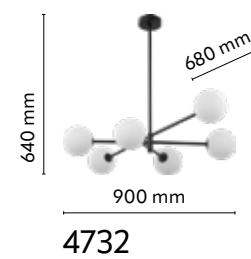

SARIUS GOLD, SARIUS BLACK

■ index: 4738 (KL: 7454) ■ index: 4735 (KL: 7454)	↔ 900 mm ↗ 680 mm ↕ 210 mm	💡 4 x G9 | 230V | max 6W | LED
■ index: 4739 (KL: 7454) ■ index: 4734 (KL: 7454)	↔ 900 mm ↗ 680 mm ↕ 210 mm	💡 6 x G9 | 230V | max 6W | LED
■ index: 4737 (KL: 7454) ■ index: 4733 (KL: 7454)	↔ 900 mm ↗ 680 mm ↕ 610 mm	💡 4 x G9 | 230V | max 6W | LED
■ index: 4736 (KL: 7454) ■ index: 4732 (KL: 7454)	↔ 900 mm ↗ 680 mm ↕ 640 mm	💡 6 x G9 | 230V | max 6W | LED

material of the lamp: metal, plastic, glass