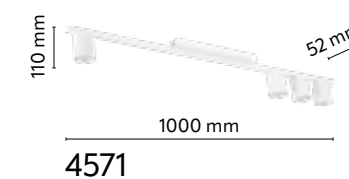

4571

LOGAN WHITE, LOGAN BLACK

☐ index: 4570 ☒ index: 4565	↔ 800 mm ↗ 52 mm ⇅ 110 mm	💡 3 x GU10 | 230V | max 10W | LED
☐ index: 4571 ☒ index: 4566	↔ 1000 mm ↗ 52 mm ⇅ 110 mm	💡 4 x GU10 | 230V | max 10W | LED
☐ index: 4744 ☒ index: 4743	↔ 430 mm ↗ 100 mm ⇅ 270 mm	💡 1 x GU10 | 230V | max 10W | LED
☐ index: 5490 ☒ index: 5414	↔ 200 mm ↗ 180 mm ⇅ 400 mm	💡 1 x GU10 | 230V | max 10W | LED
☐ index: 5484 ☒ index: 5489	↔ 300 mm ↗ 300 mm ⇅ 1400 mm	💡 1 x GU10 | 230V | max 10W | LED

material of the lamp: metal, plastic