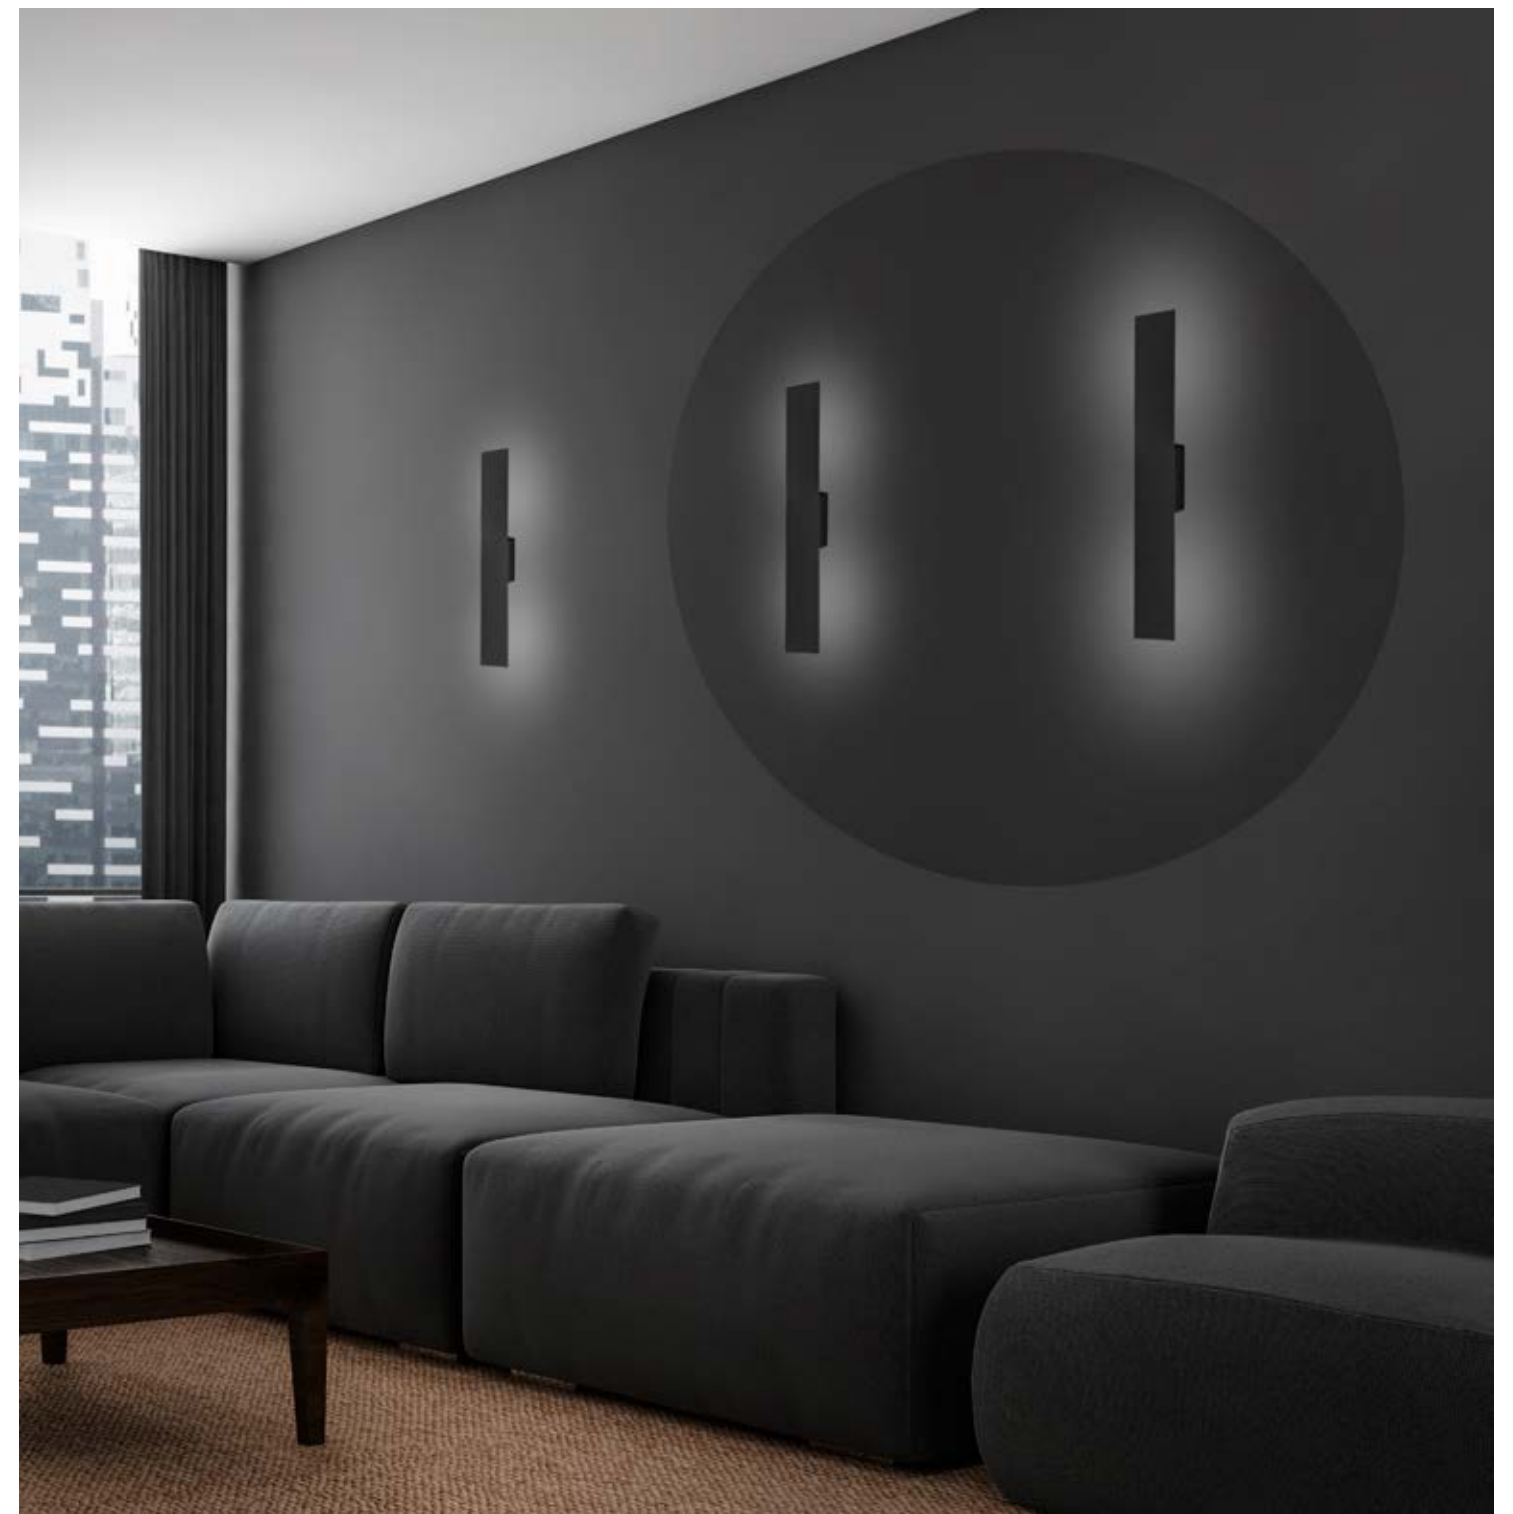

material of the lamp: metal, plastic

4755

4753

G9 / index: 3522

NAVI

- index: 4755
- index: 4753

↔ 500 mm ↗ 43 mm ↕ 80 mm

💡 2 x G9 | 230V | max 6W | LED