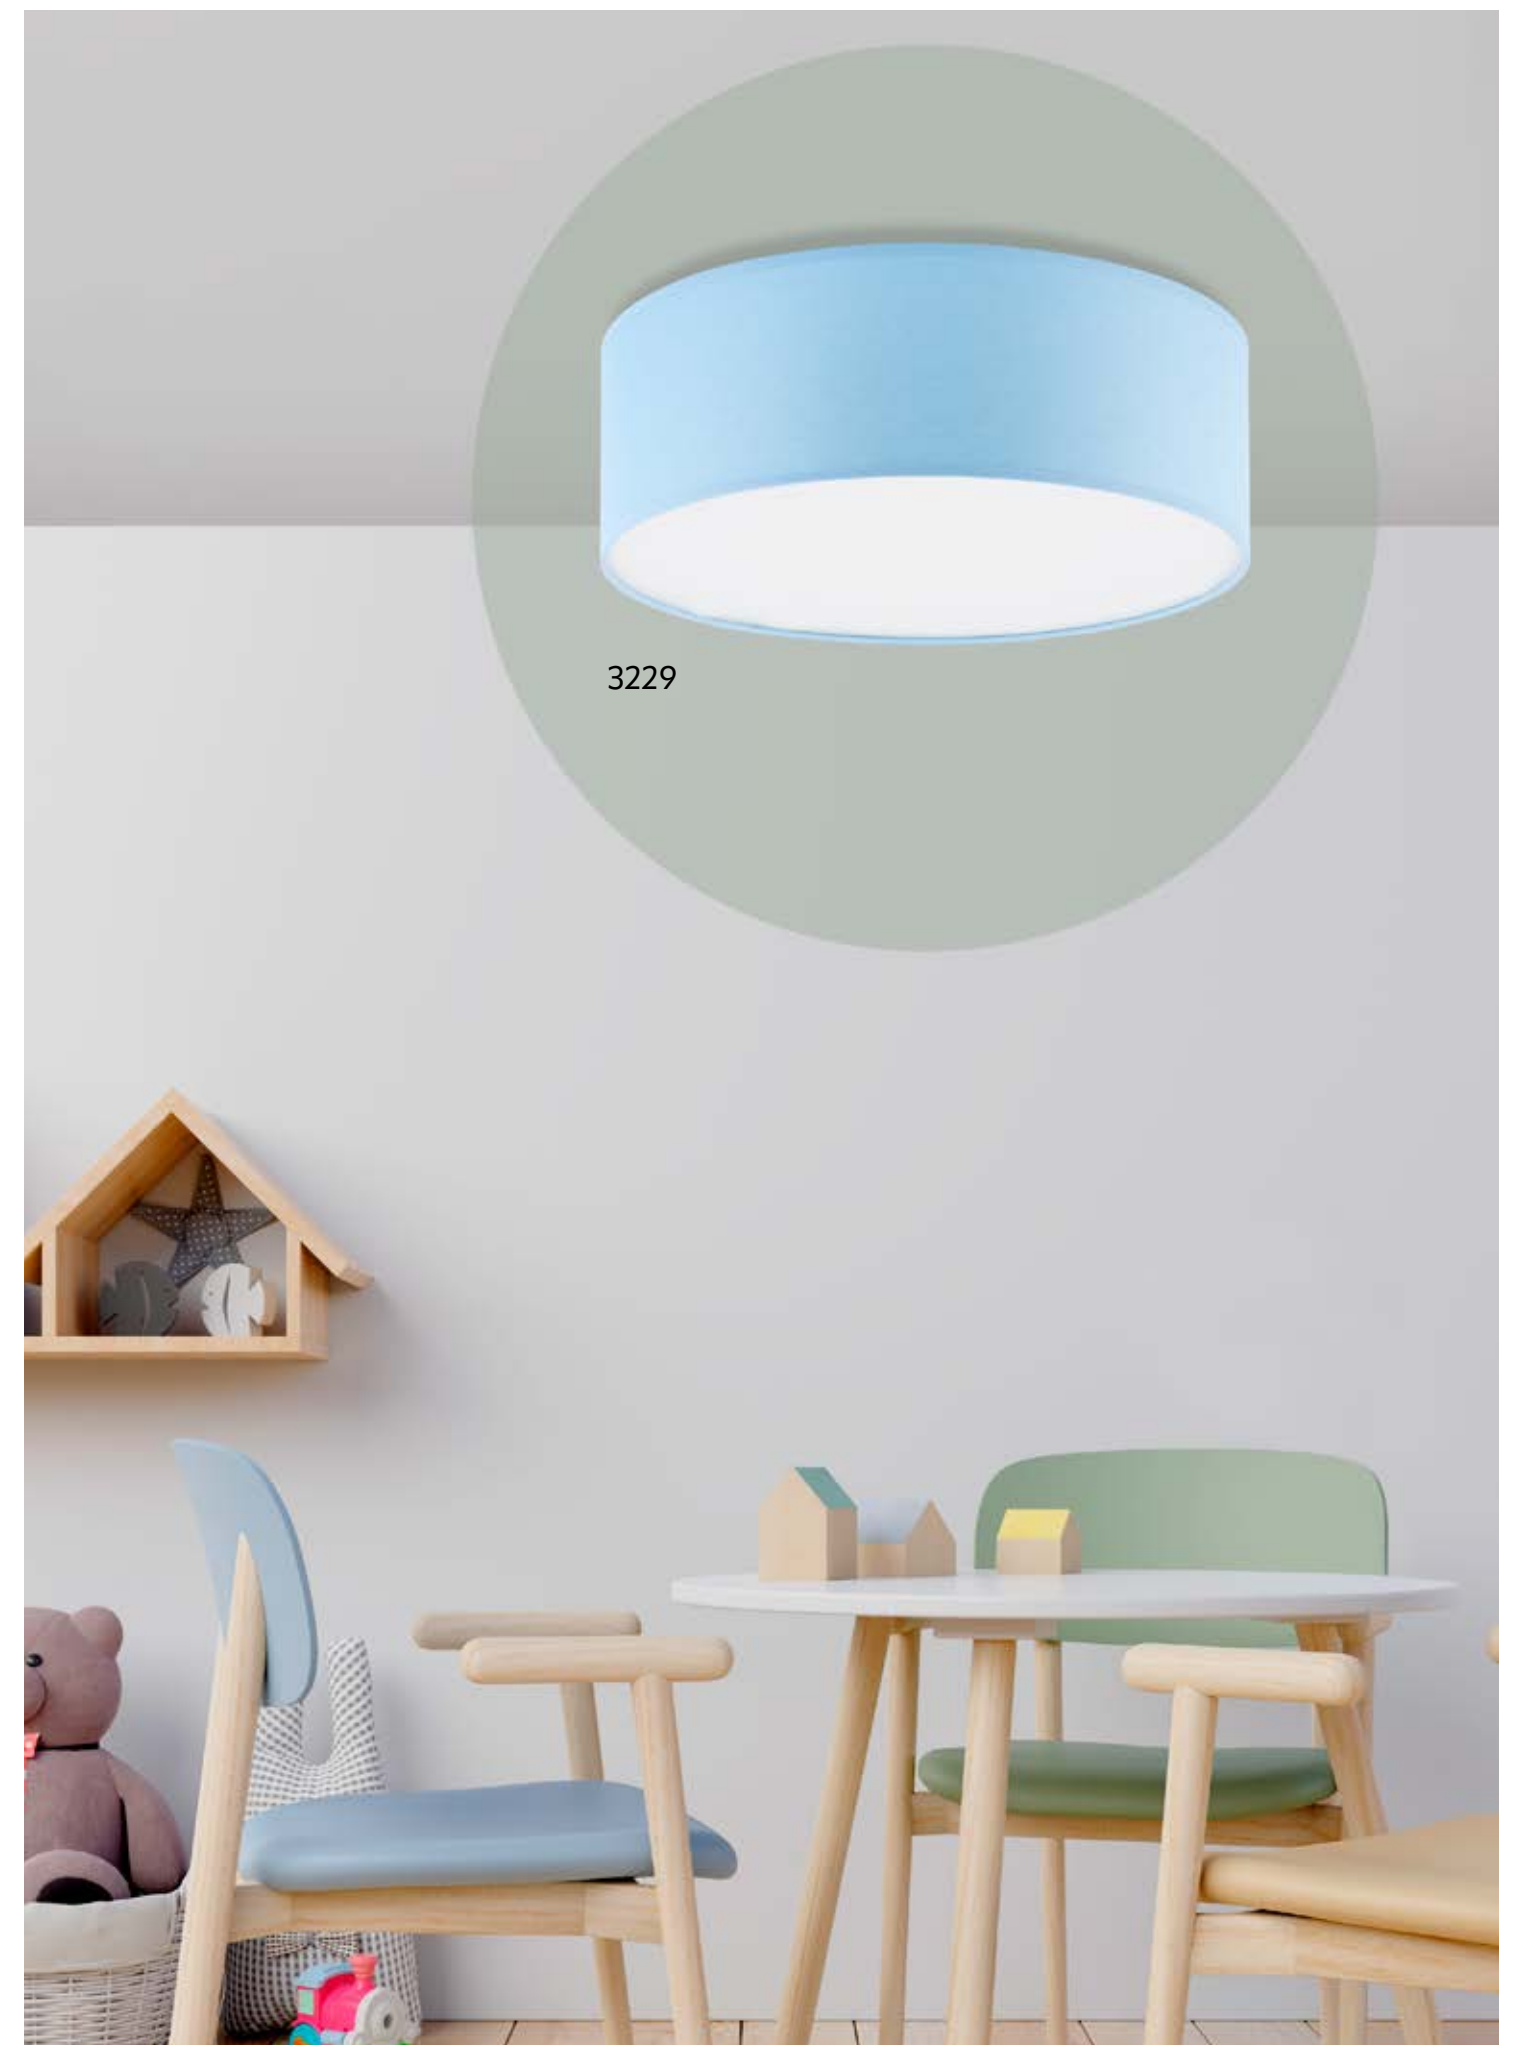

TRK RONDO KIDS

RONDO KIDS PINK, RONDO KIDS GREEN, RONDO KIDS BLUE

- index: 3228 (AB: 9057) - index: 3230 (AB: 9059) - index: 3229 (AB: 9058)	↔ 380 mm ↗ 380 mm ↕ 140 mm	💡 4 x E27 | 230V | max 15W | LED
- index: 3231 (AB: 9060) - index: 3233 (AB: 9062) - index: 3232 (AB: 9061)	↔ 400 mm ↗ 400 mm ↕ 1150 mm	💡 1 x E27 | 230V | max 15W | LED

material of the lamp: textile, metal, plastic

3229