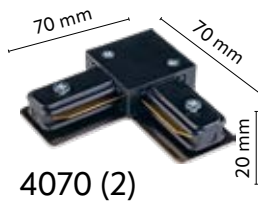

TRACER CONNECTORS

DUAL-CIRCUIT (2)

4070 (2)

TRACER CONNECTORS

THREE-CIRCUIT (3)