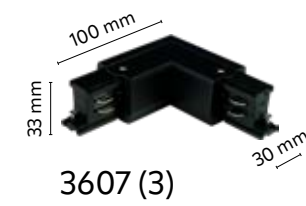

TRACER CONNECTORS

DUAL-CIRCUIT (2)

TRACER CONNECTORS

THREE-CIRCUIT (3)

3607 (3)