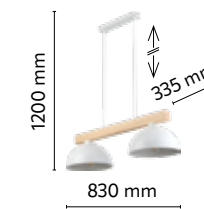

4713

OSLO WHITE

index: 4851	↔ 335 mm	↗ 335 mm	↕ 1700 mm	💡 1 x E27 | 230V | max 15W | LED
index: 4713	↔ 830 mm	↗ 335 mm	↕ 1200 mm	💡 2 x E27 | 230V | max 15W | LED
index: 4712	↔ 1180 mm	↗ 270 mm	↕ 1150 mm	💡 3 x E27 | 230V | max 15W | LED
index: 5592	↔ 800 mm	↗ 350 mm	↕ 1800 mm	💡 1 x E27 | 230V | max 15W | LED

material of the lamp: metal, wood, plastic