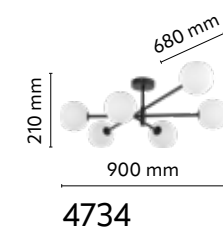

SARIUS GOLD, SARIUS BLACK

■ index: 4738 (KL: 7454) ■ index: 4735 (KL: 7454)	↔ 900 mm ↗ 680 mm ↕ 210 mm	💡 4 x G9 | 230V | max 6W | LED
■ index: 4739 (KL: 7454) ■ index: 4734 (KL: 7454)	↔ 900 mm ↗ 680 mm ↕ 210 mm	💡 6 x G9 | 230V | max 6W | LED
■ index: 4737 (KL: 7454) ■ index: 4733 (KL: 7454)	↔ 900 mm ↗ 680 mm ↕ 610 mm	💡 4 x G9 | 230V | max 6W | LED
■ index: 4736 (KL: 7454) ■ index: 4732 (KL: 7454)	↔ 900 mm ↗ 680 mm ↕ 640 mm	💡 6 x G9 | 230V | max 6W | LED

material of the lamp: metal, plastic, glass