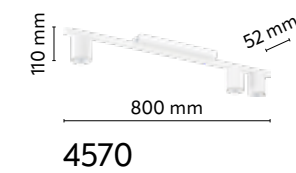

4570

LOGAN WHITE, LOGAN BLACK

☐ index: 4570 ☒ index: 4565	↔ 800 mm ↗ 52 mm ⇅ 110 mm	💡 3 x GU10 | 230V | max 10W | LED
☐ index: 4571 ☒ index: 4566	↔ 1000 mm ↗ 52 mm ⇅ 110 mm	💡 4 x GU10 | 230V | max 10W | LED
☐ index: 4744 ☒ index: 4743	↔ 430 mm ↗ 100 mm ⇅ 270 mm	💡 1 x GU10 | 230V | max 10W | LED
☐ index: 5490 ☒ index: 5414	↔ 200 mm ↗ 180 mm ⇅ 400 mm	💡 1 x GU10 | 230V | max 10W | LED
☐ index: 5484 ☒ index: 5489	↔ 300 mm ↗ 300 mm ⇅ 1400 mm	💡 1 x GU10 | 230V | max 10W | LED

material of the lamp: metal, plastic