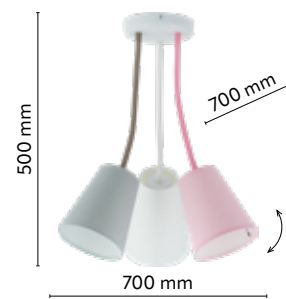

WIRE KIDS

WIRE KIDS

index: 2445 (AB: 8687)	↔ 400 mm	↗ 140 mm	↕ 300 mm	💡 1 x E27 | 230V | max 15W | LED
index: 6024 (AB: 9383)	↔ 700 mm	↗ 700 mm	↕ 500 mm	💡 3 x E27 | 230V | max 15W | LED
index: 6025 (AB: 9384)	↔ 700 mm	↗ 700 mm	↕ 500 mm	💡 5 x E27 | 230V | max 15W | LED

material of the lamp: textile, metal, plastic