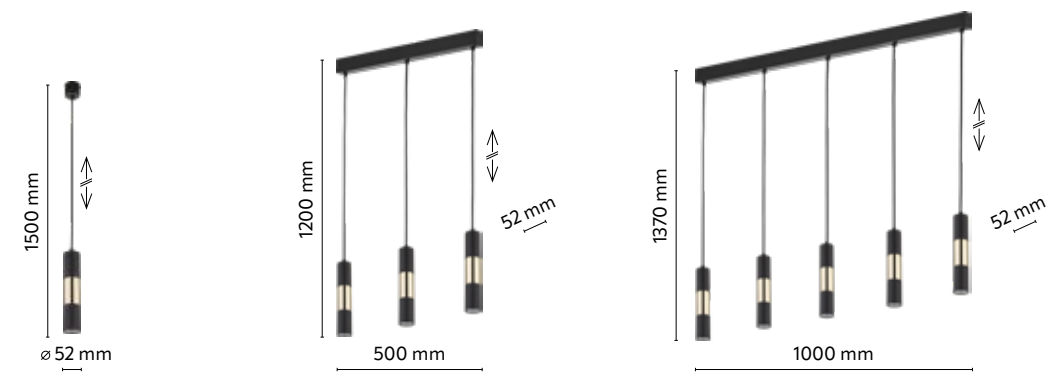

material of the lamp: wood, metal, plastic

LUNA WOOD

G9 / index: 3522

LUNA WOOD

index: 3377 | ↔ 300 mm ↗ 45 mm ⇅ 300 mm | ⚡ 4 x G9 | 230V | max 6W | LED

material of the lamp: wood, metal, plastic

VIVIEN

index: 4756	↔ 52 mm	↗ 52 mm	↕ 1500 mm	💡 1 x GU10   230V   max 10W   LED
index: 4757	↔ 500 mm	↗ 52 mm	↕ 1200 mm	💡 3 x GU10   230V   max 10W   LED
index: 4758	↔ 1000 mm	↗ 52 mm	↕ 1370 mm	💡 5 x GU10   230V   max 10W   LED