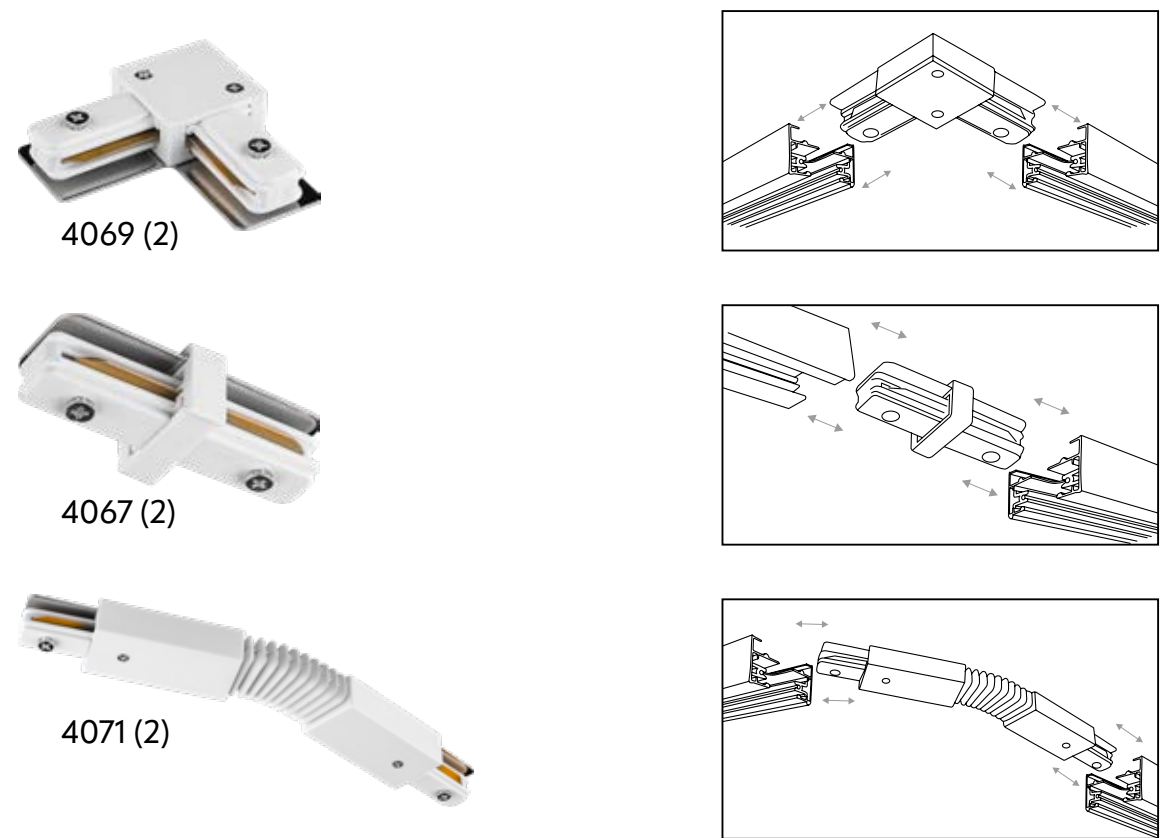

TRACER CONNECTORS

DUAL-CIRCUIT (2)

4069 (2)

4067 (2)

4071 (2)