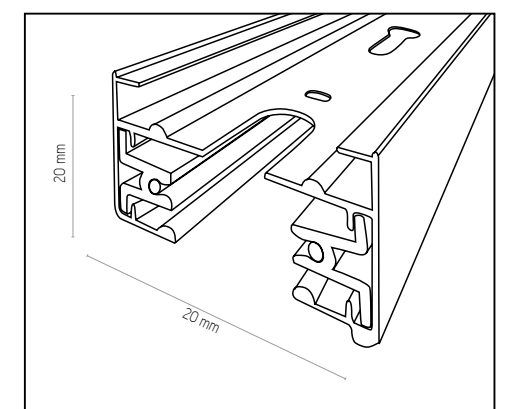

PRZEKRÓJ LISTWY PROWADZĄCEJ