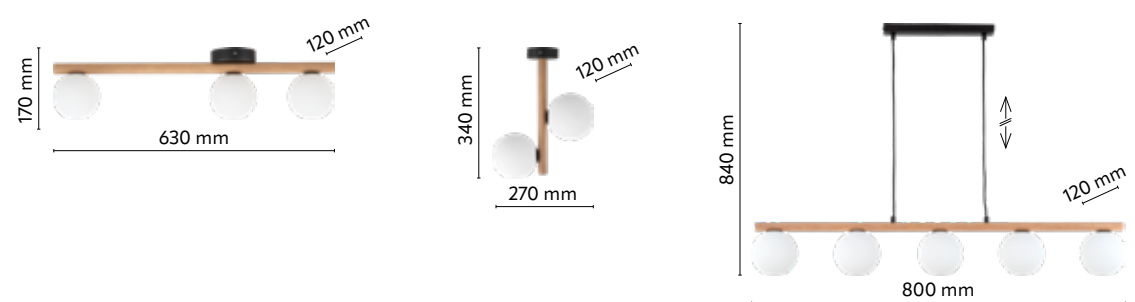

ESTERA WOOD

index: 4620 (KL: 7454)	↔ 270 mm	↗ 120 mm	↕ 340 mm	💡 2 x G9 | 230V | max 6W | LED
index: 4621 (KL: 7454)	↔ 630 mm	↗ 120 mm	↕ 170 mm	💡 3 x G9 | 230V | max 6W | LED
index: 4623 (KL: 7454)	↔ 800 mm	↗ 120 mm	↕ 840 mm	💡 5 x G9 | 230V | max 6W | LED

material of the lamp: metal, wood, plastic, glass