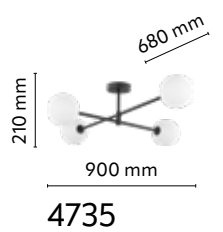

SARIUS GOLD, SARIUS BLACK

■ index: 4738 (KL: 7454) ■ index: 4735 (KL: 7454)	↔ 900 mm ↗ 680 mm ↕ 210 mm	💡 4 x G9 | 230V | max 6W | LED
■ index: 4739 (KL: 7454) ■ index: 4734 (KL: 7454)	↔ 900 mm ↗ 680 mm ↕ 210 mm	💡 6 x G9 | 230V | max 6W | LED
■ index: 4737 (KL: 7454) ■ index: 4733 (KL: 7454)	↔ 900 mm ↗ 680 mm ↕ 610 mm	💡 4 x G9 | 230V | max 6W | LED
■ index: 4736 (KL: 7454) ■ index: 4732 (KL: 7454)	↔ 900 mm ↗ 680 mm ↕ 640 mm	💡 6 x G9 | 230V | max 6W | LED

material of the lamp: metal, plastic, glass