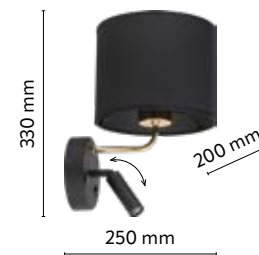

RICHI

- index: 4236 (AB: 8983)
- index: 1370 (AB: 8983)
- index: 4234 (AB: 8984)

↔ 250 mm   ↗ 200 mm   ⇅ 330 mm

💡 1 x E27 | 230V | max 15W | LED
+ 1 x G9 | 230V | max 6W | LED

material of the lamp: metal, plastic, textile