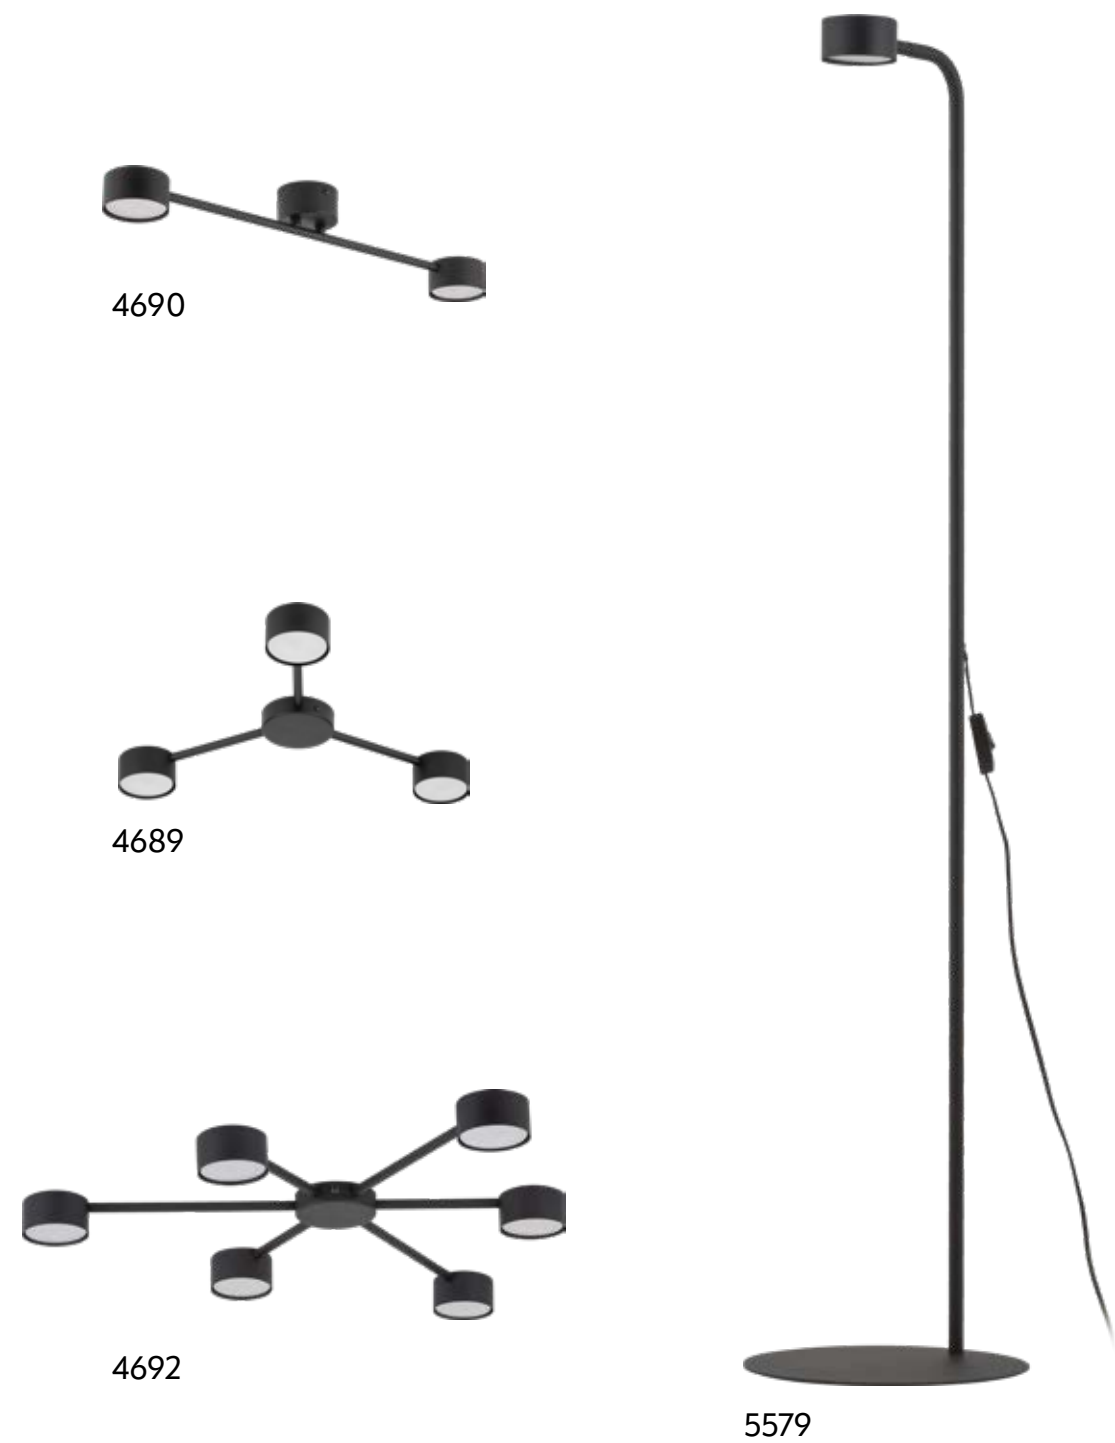

material of the lamp: metal, plastic

AVIA

index: 4690	↔ 610 mm	↗ 80 mm	↕ 90 mm	💡 2 x GX 53   230V   max 10W   LED
index: 4689	↔ 490 mm	↗ 440 mm	↕ 50 mm	💡 3 x GX 53   230V   max 10W   LED
index: 4692	↔ 660 mm	↗ 640 mm	↕ 50 mm	💡 6 x GX 53   230V   max 10W   LED
index: 4694	↔ 1110 mm	↗ 210 mm	↕ 780 mm	💡 6 x GX 53   230V   max 10W   LED
index: 5579	↔ 300 mm	↗ 300 mm	↕ 1400 mm	💡 1 x GX 53   230V   max 10W   LED