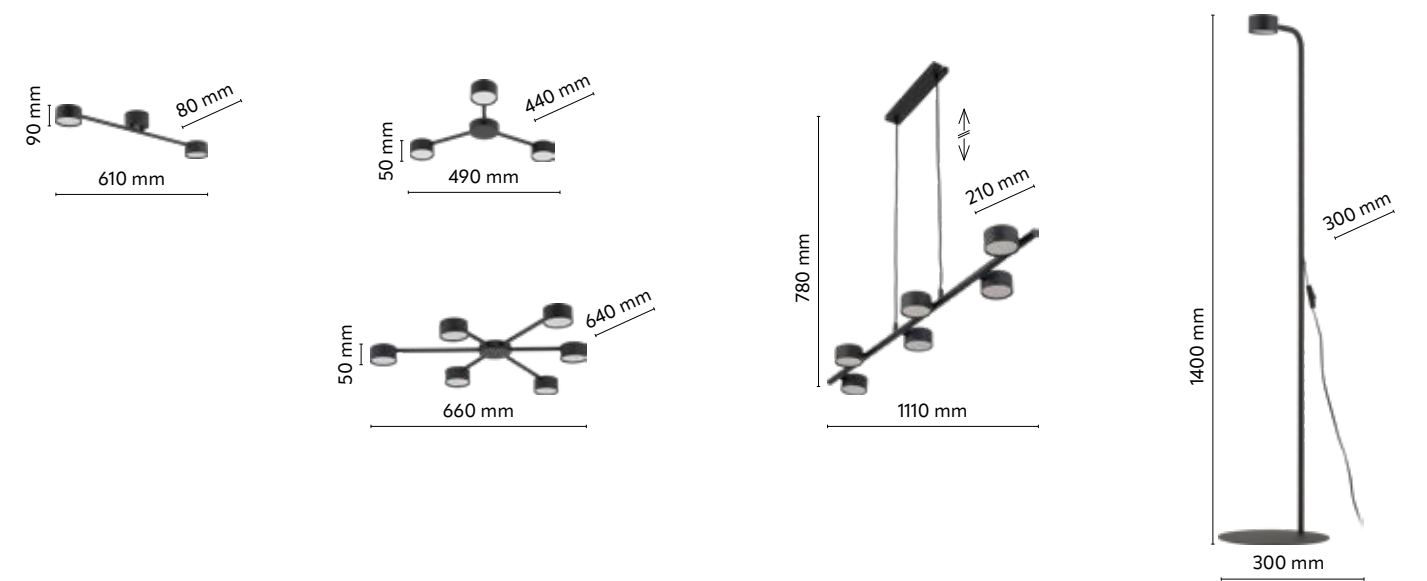

material of the lamp: metal, plastic

AVIA

index: 4690	↔ 610 mm	↗ 80 mm	↕ 90 mm	💡 2 x GX 53   230V   max 10W   LED
index: 4689	↔ 490 mm	↗ 440 mm	↕ 50 mm	💡 3 x GX 53   230V   max 10W   LED
index: 4692	↔ 660 mm	↗ 640 mm	↕ 50 mm	💡 6 x GX 53   230V   max 10W   LED
index: 4694	↔ 1110 mm	↗ 210 mm	↕ 780 mm	💡 6 x GX 53   230V   max 10W   LED
index: 5579	↔ 300 mm	↗ 300 mm	↕ 1400 mm	💡 1 x GX 53   230V   max 10W   LED