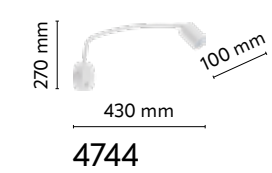

4744

LOGAN WHITE, LOGAN BLACK

☐ index: 4570 ☒ index: 4565	↔ 800 mm ↗ 52 mm ⇅ 110 mm	💡 3 x GU10 | 230V | max 10W | LED
☐ index: 4571 ☒ index: 4566	↔ 1000 mm ↗ 52 mm ⇅ 110 mm	💡 4 x GU10 | 230V | max 10W | LED
☐ index: 4744 ☒ index: 4743	↔ 430 mm ↗ 100 mm ⇅ 270 mm	💡 1 x GU10 | 230V | max 10W | LED
☐ index: 5490 ☒ index: 5414	↔ 200 mm ↗ 180 mm ⇅ 400 mm	💡 1 x GU10 | 230V | max 10W | LED
☐ index: 5484 ☒ index: 5489	↔ 300 mm ↗ 300 mm ⇅ 1400 mm	💡 1 x GU10 | 230V | max 10W | LED

material of the lamp: metal, plastic