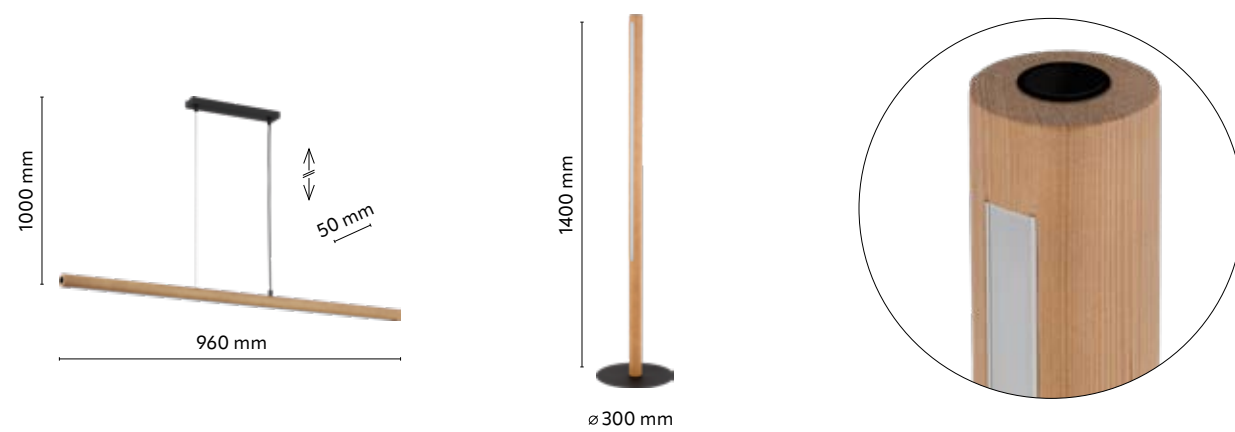

ROLLO

index: 4194	↔ 960 mm	↗ 50 mm	↕ 1000 mm	💡 4411 lm | 24V | 30W | 3000K | LED
index: 1409	↔ 300 mm	↗ 300 mm	↕ 1400 mm	💡 4411 lm | 24V | 30W | 3000K | LED

material of the lamp: metal, wood, plastic