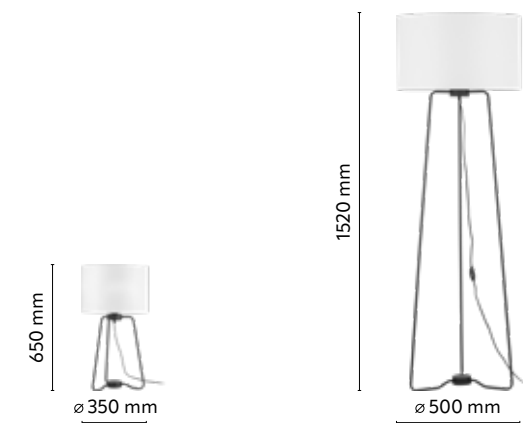

TAMPA

index: 5581 (AB: 9330)	↔ 350 mm ↗ 350 mm ↕ 650 mm	💡 1 x E27 | 230V | max15W | LED
index: 5580 (AB: 8705)	↔ 500 mm ↗ 500 mm ↕ 1520 mm	💡 1 x E27 | 230V | max15W | LED

material of the lamp: textile, metal, plastic