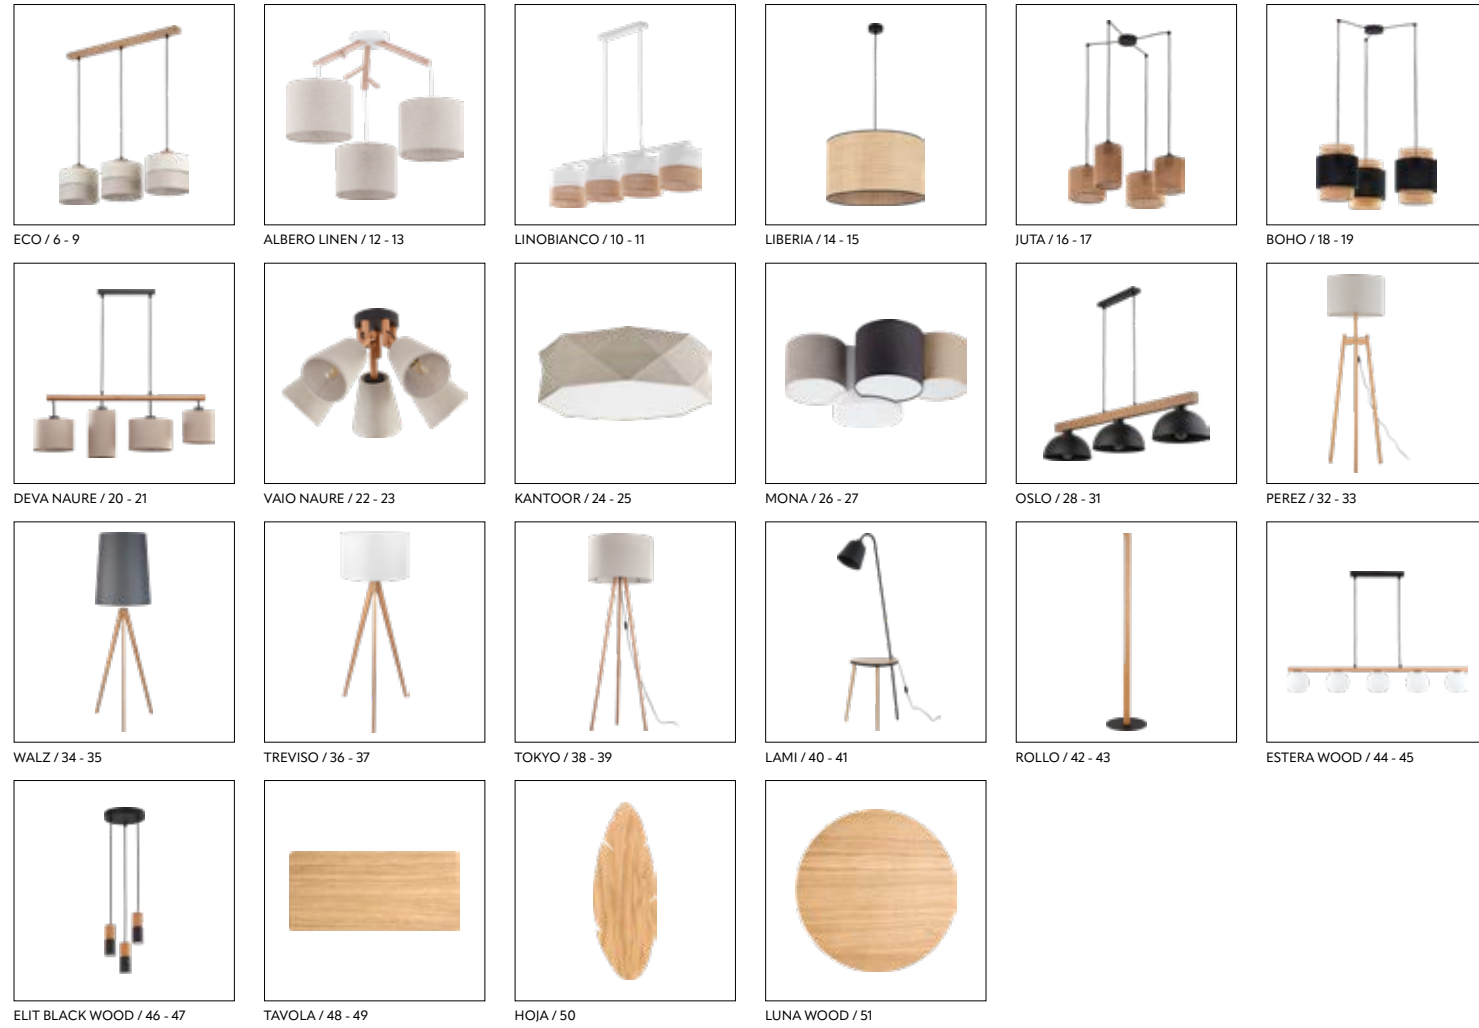

ECO

METAL

GLASS

GLAMOUR