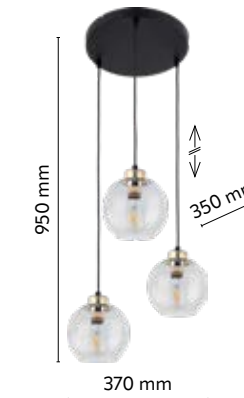

4579

DEVI

- index: 4740 (KL: 7465) - index: 4741 (KL: 7468)	↔ 180 mm ↗ 180 mm ↕ 200 mm	💡 1 x E27 | 230V | max 15W | LED
- index: 4646 (KL: 7465) - index: 4645 (KL: 7468)	↔ 180 mm ↗ 180 mm ↕ 1650 mm	💡 1 x E27 | 230V | max 15W | LED
- index: 4578 (KL: 7491) - index: 4636 (KL: 7483)	↔ 250 mm ↗ 250 mm ↕ 1700 mm	💡 1 x E27 | 230V | max 15W | LED
- index: 4579 (KL: 7485) - index: 4637 (KL: 7482)	↔ 370 mm ↗ 350 mm ↕ 950 mm	💡 3 x E27 | 230V | max 15W | LED
- index: 4580 (KL: 7485) - index: 4638 (KL: 7482)	↔ 810 mm ↗ 180 mm ↕ 1200 mm	💡 3 x E27 | 230V | max 15W | LED

material of the lamp: metal, plastic, glass