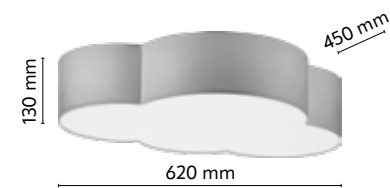

CLOUD WHITE, CLOUD GREY, CLOUD PINK, CLOUD BLUE

- index: 4228 (AB 9314) - index: 3144 (AB 9943) - index: 6075 (AB 9316) - index: 6074 (AB 9315)	↔ 410 mm ↗ 310 mm ↕ 130 mm	💡 2 x E27 | 230V | max 15W | LED
- index: 1533 (AB 8819) - index: 3145 (AB 9944) - index: 6072 (AB 9313) - index: 6071 (AB 9312)	↔ 620 mm ↗ 450 mm ↕ 130 mm	💡 4 x E27 | 230V | max 15W | LED

material of the lamp: metal, plastic, textile