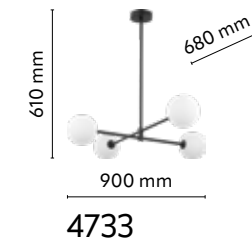

SARIUS GOLD, SARIUS BLACK

■ index: 4738 (KL: 7454) ■ index: 4735 (KL: 7454)	↔ 900 mm ↗ 680 mm ↕ 210 mm	💡 4 x G9 | 230V | max 6W | LED
■ index: 4739 (KL: 7454) ■ index: 4734 (KL: 7454)	↔ 900 mm ↗ 680 mm ↕ 210 mm	💡 6 x G9 | 230V | max 6W | LED
■ index: 4737 (KL: 7454) ■ index: 4733 (KL: 7454)	↔ 900 mm ↗ 680 mm ↕ 610 mm	💡 4 x G9 | 230V | max 6W | LED
■ index: 4736 (KL: 7454) ■ index: 4732 (KL: 7454)	↔ 900 mm ↗ 680 mm ↕ 640 mm	💡 6 x G9 | 230V | max 6W | LED

material of the lamp: metal, plastic, glass