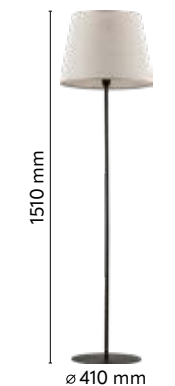

CHICAGO

index: 4186 (AB: 9162)	↔ 300 mm	↗ 180 mm	↕ 280 mm	💡 1 x E27 | 230V | max 15W | LED
index: 5150 (AB: 9167)	↔ 250 mm	↗ 250 mm	↕ 415 mm	💡 1 x E27 | 230V | max 15W | LED
index: 3989 (AB: 9162)	↔ 680 mm	↗ 650 mm	↕ 860 mm	💡 5 x E27 | 230V | max 15W | LED
index: 3999 (AB: 9162)	↔ 1000 mm	↗ 500 mm	↕ 900 mm	💡 6 x E27 | 230V | max 15W | LED
index: 5151 (AB: 9166)	↔ 410 mm	↗ 410 mm	↕ 1510 mm	💡 1 x E27 | 230V | max 15W | LED

material of the lamp: textile, metal, plastic