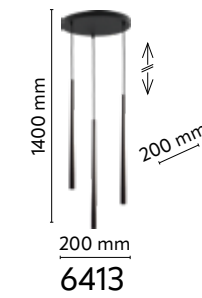

6410

6414

6413