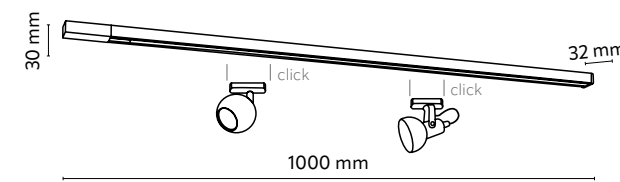

index: 3602 (3) TRACER LISTWA PROWADZĄCA
index: 3603 (3)