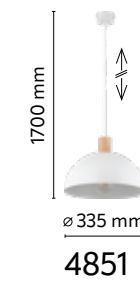

4851

OSLO WHITE

index: 4851	↔ 335 mm	↗ 335 mm	↕ 1700 mm	💡 1 x E27 | 230V | max 15W | LED
index: 4713	↔ 830 mm	↗ 335 mm	↕ 1200 mm	💡 2 x E27 | 230V | max 15W | LED
index: 4712	↔ 1180 mm	↗ 270 mm	↕ 1150 mm	💡 3 x E27 | 230V | max 15W | LED
index: 5592	↔ 800 mm	↗ 350 mm	↕ 1800 mm	💡 1 x E27 | 230V | max 15W | LED

material of the lamp: metal, wood, plastic