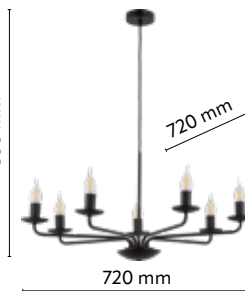

material of the lamp: wood, metal, plastic

LUNA WOOD

G9 / index: 3522

LUNA WOOD

index: 3377 | ↔ 300 mm ↗ 45 mm ⇅ 300 mm | ⚡ 4 x G9 | 230V | max 6W | LED

material of the lamp: wood, metal, plastic

VIVIEN

index: 4756	↔ 52 mm	↗ 52 mm	↕ 1500 mm	💡 1 x GU10   230V   max 10W   LED
index: 4757	↔ 500 mm	↗ 52 mm	↕ 1200 mm	💡 3 x GU10   230V   max 10W   LED
index: 4758	↔ 1000 mm	↗ 52 mm	↕ 1370 mm	💡 5 x GU10   230V   max 10W   LED

material of the lamp: metal, plastic, glass

4611

4612

**LIMAL**

index: 4611	↔ 275 mm	↗ 80 mm	↕ 230 mm	💡 1 x E14   230V   max 10W   LED
index: 4612	↔ 720 mm	↗ 720 mm	↕ 860 mm	💡 5 x E14   230V   max 10W   LED
index: 4613	↔ 720 mm	↗ 720 mm	↕ 860 mm	💡 7 x E14   230V   max 10W   LED