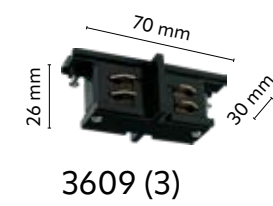

TRACER CONNECTORS

DUAL-CIRCUIT (2)

TRACER CONNECTORS

THREE-CIRCUIT (3)

3609 (3)