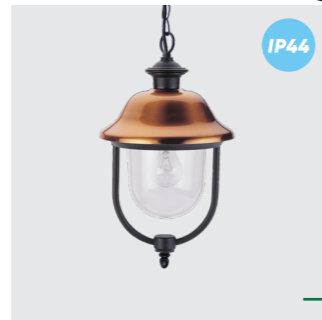

sanghai

IP44

3065
Sanghai

↔248mm †1070mm

metal-black, aluminium-copper, acrylic-clear
1xE27/60W
EAN 8585032200243