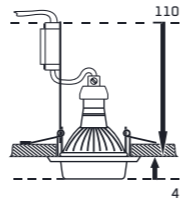

71088

aluminium

white

90 x 90 x 4

50W / GU10

8585032222139