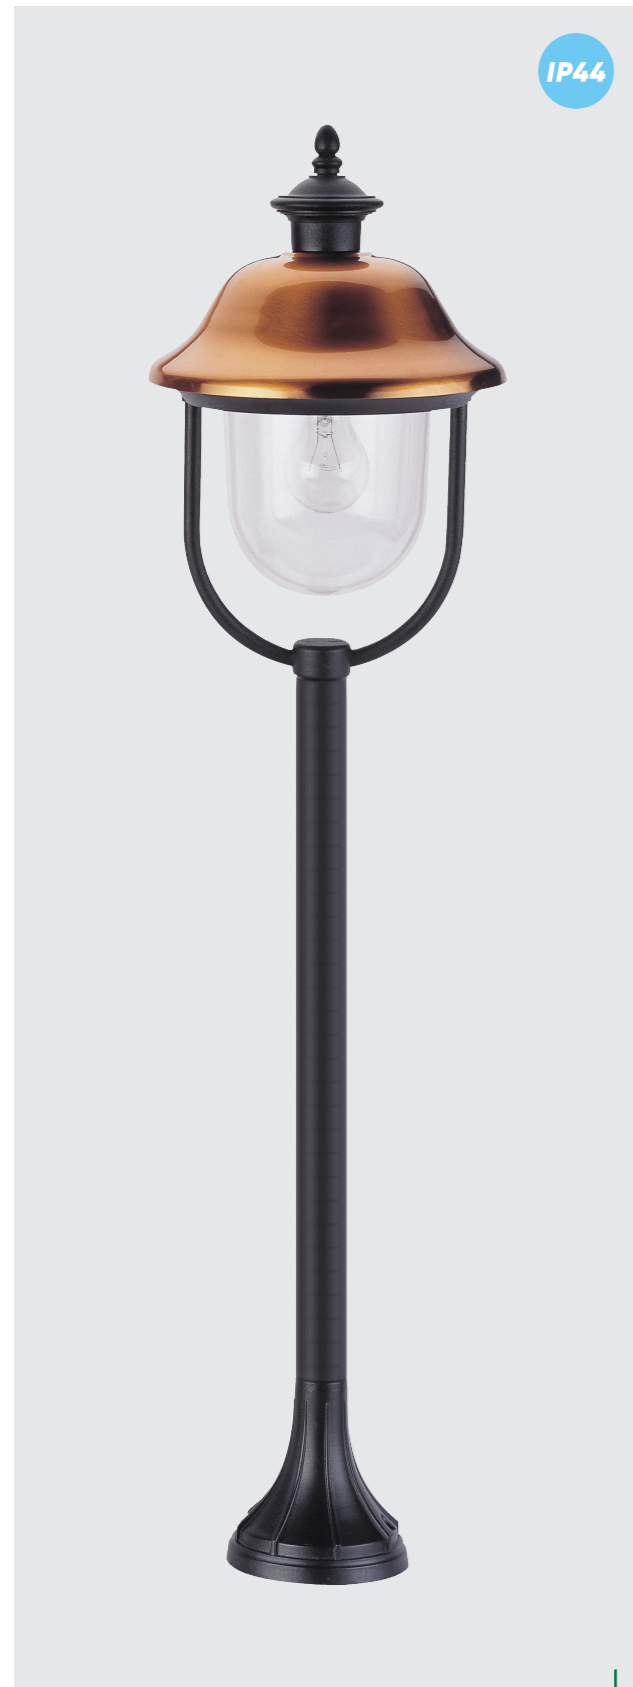

IP44

3078
Sanghai
↔248mm †1200mm

metal-black, aluminium-copper, acrylic-clear
1xE27/60W
EAN 8585032200250

sanghai

IP44

↔248mm †1070mm

metal-black, aluminium-copper, acrylic-clear
1xE27/60W
EAN 8585032200243

IP44

↔248mm †492mm

metal-black, aluminium-copper, acrylic-clear
1xE27/60W
EAN 8585032200212

IP44

↔248mm †492mm

metal-black, aluminium-copper, acrylic-clear
1xE27/60W
EAN 8585032200229

IP44

↔248mm †538mm

metal-black, aluminium-copper, acrylic-clear
1xE27/60W
EAN 8585032200236