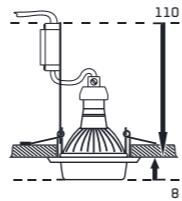

ELEGANT METAL FIX

71087
aluminium
chrome
96 x 96 x 8
50W / GU10
858503222122