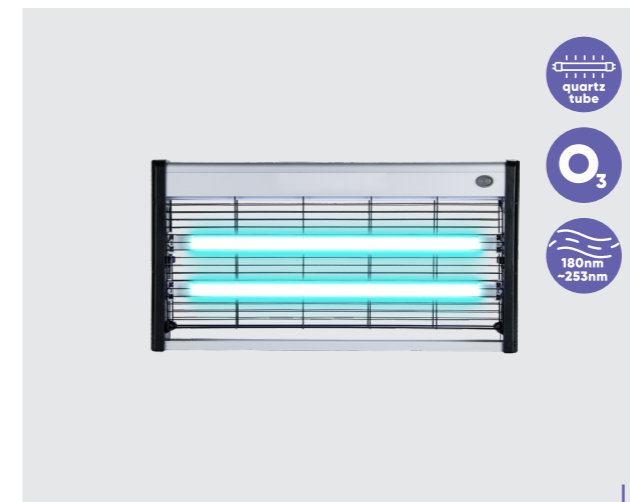

UV 70422
Portable mini
disinfection lamp
 ↔56mm ↕159mm

plastic-black
 1xUV-C/2,5W
 EAN 8585032236655

UV 70416
Ozone disinfection
lamp
↔210mm ↓460mm

plastic-white
1xUV-C/38W
EAN 8585032236518

UV 70418
Ozone disinfection
lamp
↔490mm ↓260mm