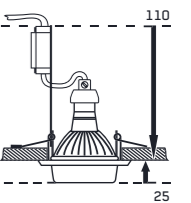

**71011**

metal / crystal

chrome / clear

78 x 78 x 25

50W / GU10

8585032212055

~230V

ELEGANT GLASS MOVABLE