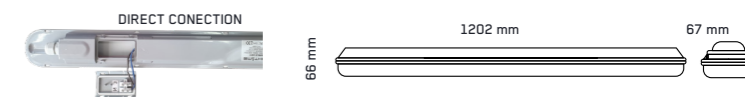

31602	ABS/plastic	grey/opal	67 x 1202 x 66	36W / 2850 LM	8585032237133