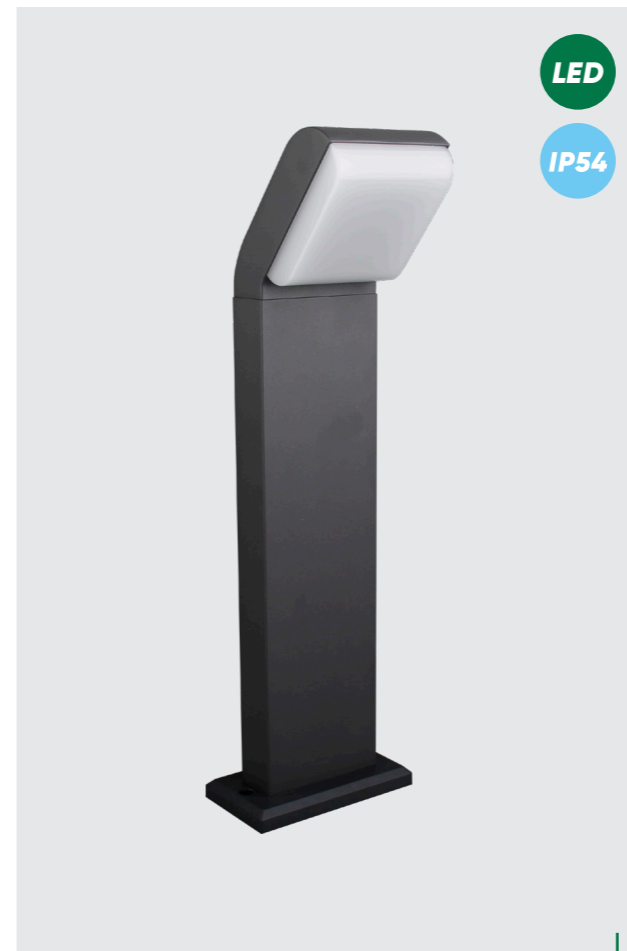

stainless steel-dark grey,
plastic-white
1xE27/40W
EAN 8585032233838

31303
Medo
↔165mm ↕210mm

aluminium-dark grey,
PC-opal
LED 9W/460lm, 4000K
EAN 8585032233524

31304
Medo
↔135mm ↕500mm

aluminium-dark grey,
PC-opal
LED 9W/460lm, 4000K
EAN 8585032233531