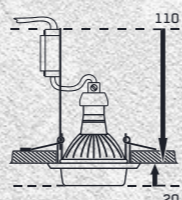

71042

aluminium / glass

chrome / frosted

85 x 85 x 20

50W / GU10

8585032215391