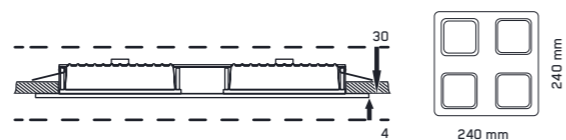

DOUBLE FIXING OPTION INCLUDED (MAGNET/SCREW)

LED PANEL RESEST

SMD LED

QUADRICA

27303	metal / plastic	white	240 x 240 x 34	36W / SMD LED	8585032226151
--------------	-----------------	-------	----------------	---------------	---------------