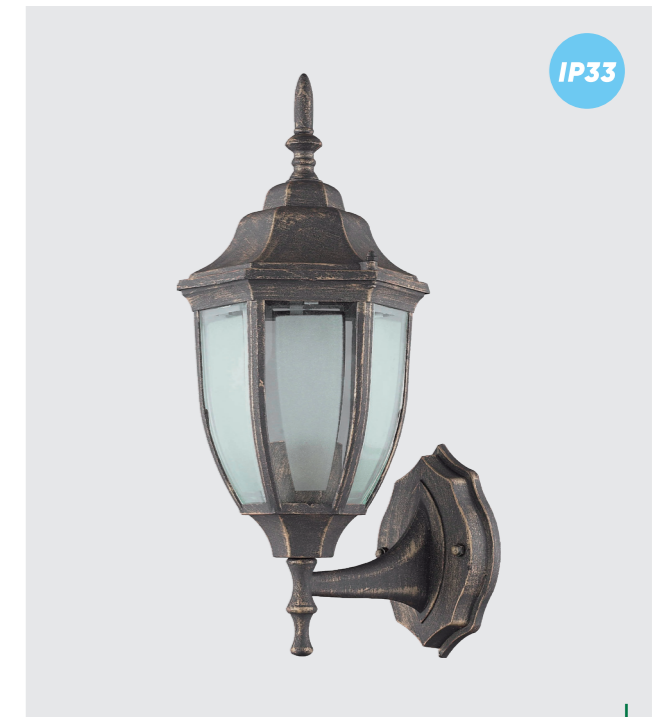

IP33

39008
Lido
↔163mm ↓1150mm

metal-rustic, glass-matt
1xE27/60W
EAN 8585032208188

IP33

39006
Lido
↔186mm ↓368mm

metal-rustic, glass-matt
1xE27/60W
EAN 8585032208164

* outdoor

IP33