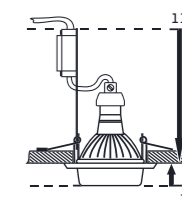

71053

aluminium / glass

chrome/ mirror /
clear

90 x 90 x 10

50W / GU10

8585032216831