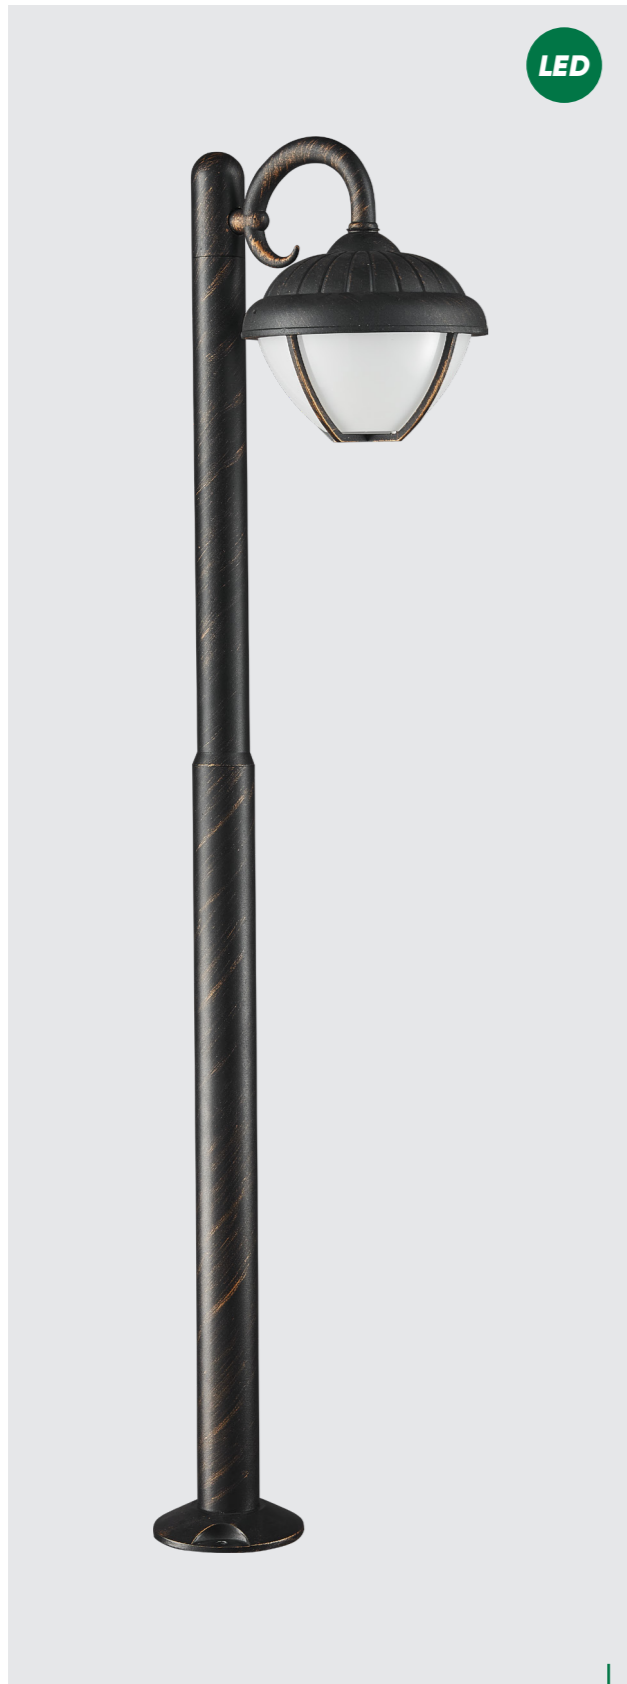

LED

39019
Nebraska
↔260mm †1000mm

metal-matt rustic,
acrylic-white
LED 7W/600lm, 3000K
EAN 8585032224454