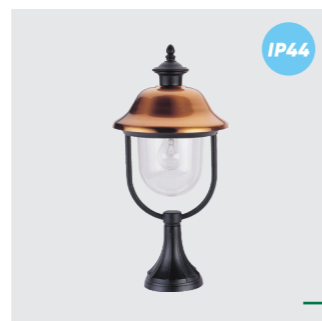

IP44

3056
Sanghai

↔248mm †538mm

metal-black, aluminium-copper, acrylic-clear
1xE27/60W
EAN 8585032200236