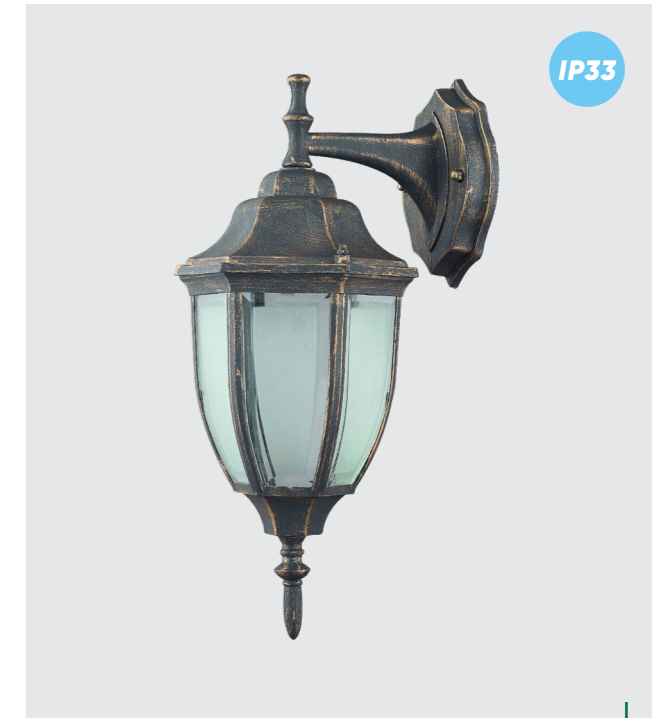

IP33

39008
Lido
↔163mm ↓1150mm

metal-rustic, glass-matt
1xE27/60W
EAN 8585032208188

IP33

39006
Lido
↔186mm ↓368mm

metal-rustic, glass-matt
1xE27/60W
EAN 8585032208164

* outdoor

IP33