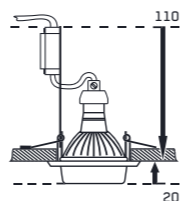

71094

metal / glass / crystal

chrome / mirror / clear

95 x 95 x 20

50W / GU10
3W / LED STRIPE

8585032224171