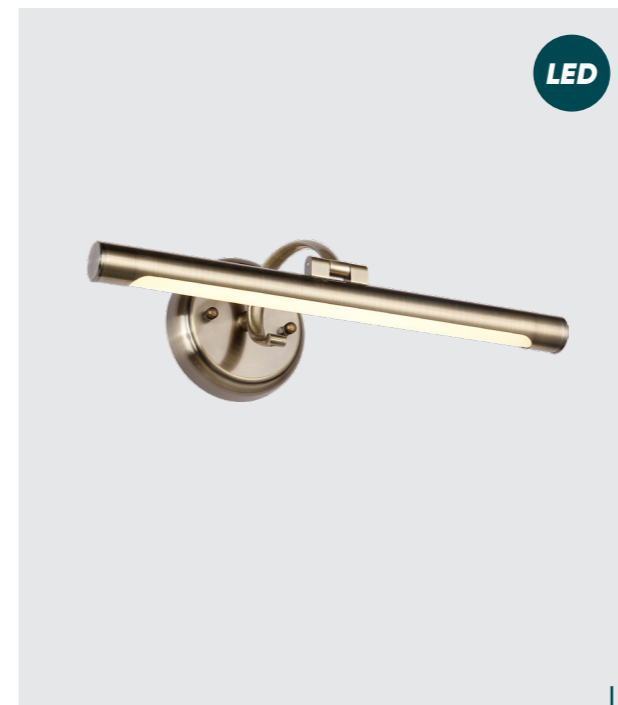

metal-silver black metallic,
ABS-silver
LED 10W/500lm, 3000-6300K
EAN 8585032236846

picture

* picture

62301
Mossario
↔420mm †130mm

metal-ABS,
diffuser-acrylic-white
LED 8W/560lm, 3500K
EAN 8585032224515

62302
Mossario
↔420mm †130mm