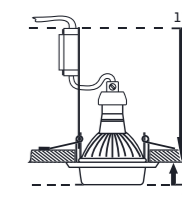

71064

aluminium / glass

chrome / milk white

90 x 90 x 10

50W / GU10

8585032221385