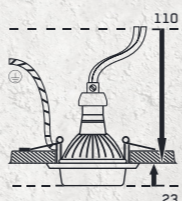

48612

aluminium

nickel satin

83 x 83 x 23

50W / GU10

8585032235979