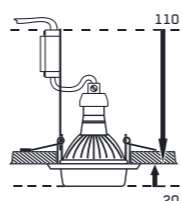

**71047**

aluminium / glass

chrome / frosted

85 x 85 x 20

50W / GU10

8585032216770

**71043**

aluminium / glass