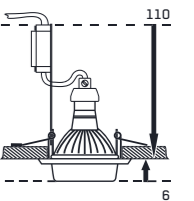

ELEGANT METAL FIX

71049

aluminium

brushed aluminium

80 x 100 x 6

50W / GU10

8585032216794