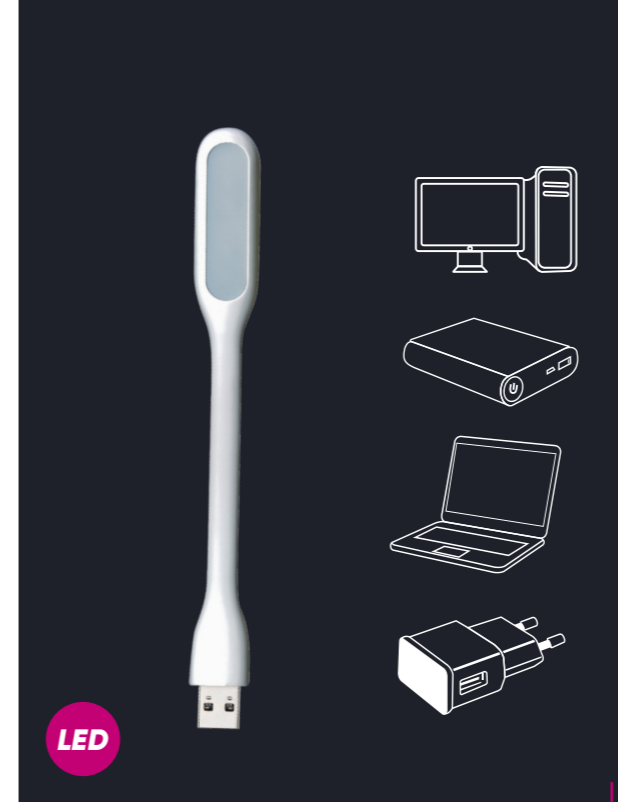

LED

62303
Levo
↔550mm ↕50mm

metal-chrome,
plastic-matt
LED 7W/450lm, 3500K
EAN 8585032224539

x picture

accessories

1621
USB Light
↔19mm ↕169mm

plastic-white
LED 1,2W/5V
EAN 8585032222702

1622
USB Light
↔19mm ↕169mm