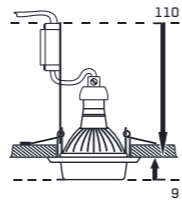

71022
aluminium
chrome
85 x 85 x 9
50W / GU10
8585032213281