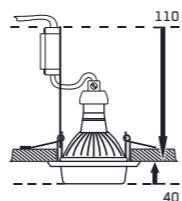

ELEGANT BATHROOM

71086

aluminium / glass

chrome / frosted

90 x 90 x 40

50W / GU10

858503222115