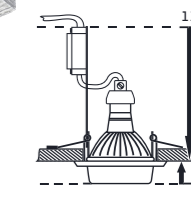

71051
aluminium
brushed aluminium / chrome
88 x 88 x 6
50W / GU10
8585032216817

GU10	MAX 30°
EXCL.	~230V
75MM	
IP 20