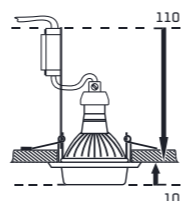

71052

aluminium / glass

chrome/ mirror /
clear

90 x 90 x 10

50W / GU10

8585032216824