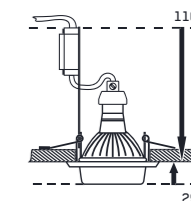

chrome

81 x 81 x 29

50W / GU10

8585032235993

~230V

IP 20

**48615**

aluminium