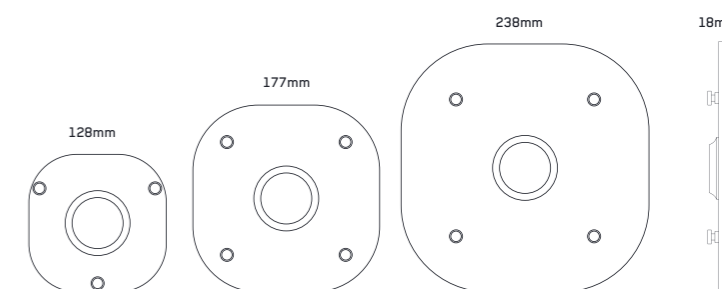

LED MODULE

NEW 70412	3000 KELVIN	plastic	transparent	128 x 128 x 18	20W / 1800 LM	8585032236440
70406		plastic	transparent	128 x 128 x 18	12W / 1080 LM	8585032226168
70407		plastic	transparent	177 x 177 x 18	20W / 1800 LM	8585032226175
70408		plastic	transparent	238 x 238 x 18	30W / 2700 LM	8585032226182

DOUBLE FIXING OPTION INCLUDED (MAGNET/SCREW)