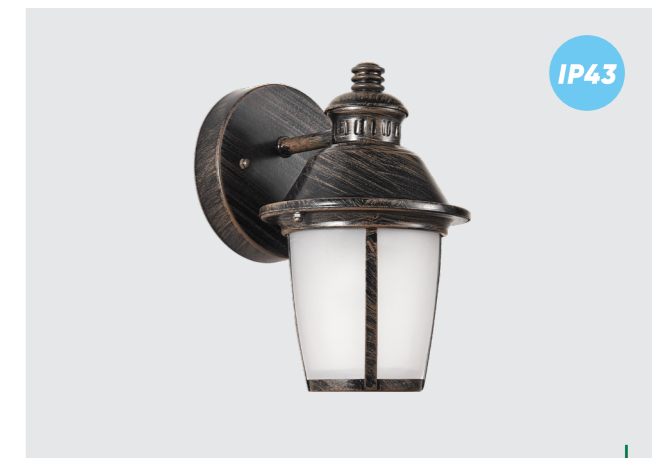

↔215mm †900mm

metal-antique black/gold, acrylic-clear
1xE27/60W
EAN 8585032218903

IP44

48400
Limassol

↔250mm †270mm

metal-antique black/gold, acrylic-clear
1xE27/60W
EAN 8585032218897

IP43

39020
Texas