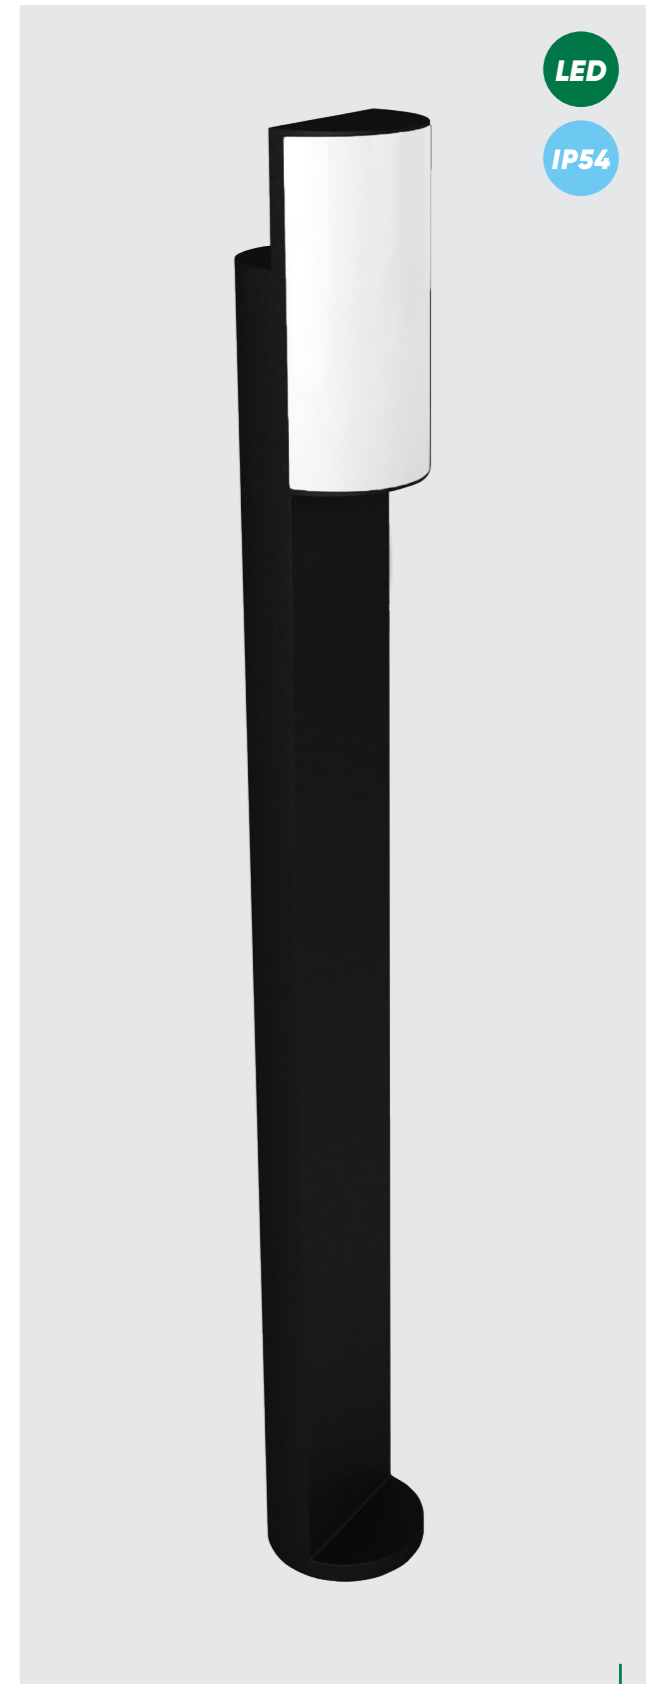

LED

IP54

31403
Melbourne
↔80mm ↓700mm

aluminium-matt black,
plastic-opal
LED 8W/560lm, 4000K
EAN 8585032233722

* outdoor