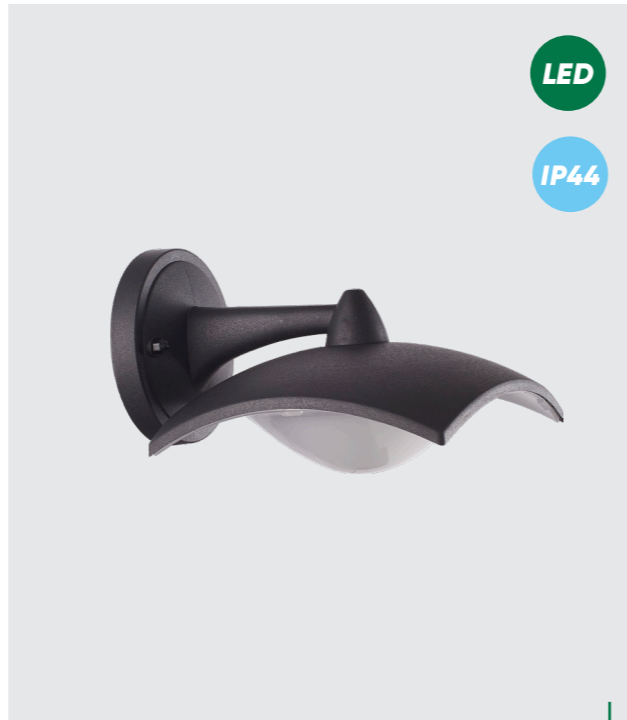

↔170mm †225mm

metal-rustic, glass-frosted
1xE27/60W
EAN 8585032224461

* outdoor

IP43

39021
Bird
↔190mm ↓240mm

metal-matt-rustic,
acrylic-frosted
1xE27/60W
EAN 8585032224478

LED

IP44