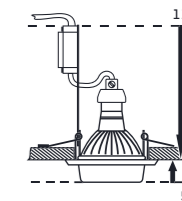

ELEGANT LED

71016

metal / crystal

chrome / clear

133 x 133 x 55

1W / SMD LED

8585032212109