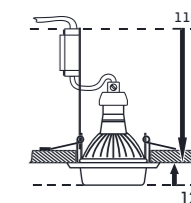

71096

metal / resin / glass
chrome / clear / mirror
90 x 90 x 12
50W / GU10
3W / LED STRIPE
8585032224195