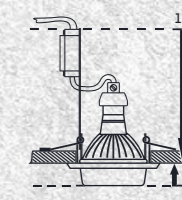

71002

aluminium / glass

chrome / frosted

74 x 74 x 21

50W / GU10

8585032211966