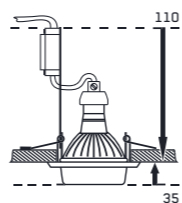

71105

glass / aluminium

clear / mirror / chrome

90 x 90 x 35

50W / GU10
3W / LED STRIPE

8585032225222