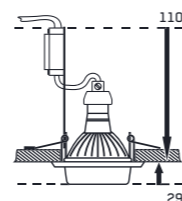

ELEGANT BATHROOM

71040
aluminium / crystal
chrome / clear
80 x 80 x 29
50W / GU10
8585032215377