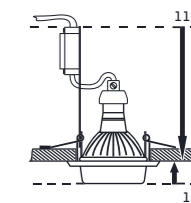

ELEGANT DOUBLE LIGHT

71072

glass / aluminium
clear - mirror / chrome
90 x 90 x 10
50W / GU10
0.2W / LED STRIPE
8585032221460