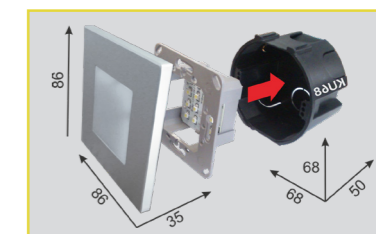

48320

48334

48335

NO NEED EXTERNAL DRIVER !!!

48302	plastic	silver	86 x 86 x 35	1W / LED	8585032216008
48303	metal / plastic	stainless steel / satin	86 x 86 x 35	1W / LED	8585032216015
48304	metal / plastic	stainless steel / mirror	86 x 86 x 35	1W / LED	8585032216022
48305	plastic	anthracite	86 x 86 x 35	1W / LED	8585032221507
48306	plastic	dark wood	86 x 86 x 35	1W / LED	8585032221514
48307	plastic	light wood	86 x 86 x 35	1W / LED	8585032221521
48320	plastic	white	86 x 86 x 35	1W / LED	8585032233272
NEW 48334	plastic	gold matt	86 x 86 x 35	1W / LED	8585032237645
NEW 48335	plastic	black matt	86 x 86 x 35	1W / LED	8585032237652