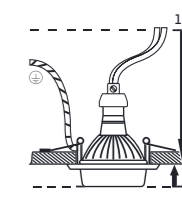

8585032235986

**48619**

aluminium

matt white

97 x 97 x 26

50W / GU10

8585032236044

ELEGANT METAL MOVABLE