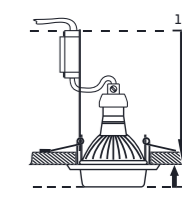

71043

aluminium / glass

chrome / frosted

74 x 74 x 10

50W / GU10

8585032215407