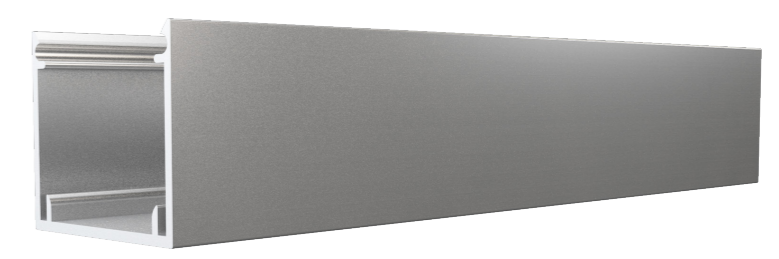

alu profil

PLASTIC PROFIL

48102
plastic
opal
30 x 28 x 3000

PLASTIC PROFIL

48103
plastic
front - silver / mirror side - frosted
30 x 28 x 1500

ALUMINIUM PROFILE

48101
aluminium
silver
30 x 29 x 1500/3000

SIDE COVER