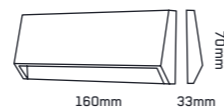

48330

ABS / PC

dark grey

70 x 160 x 33

3,8W / SMD LED

8585032236624

NEW

48331 ABS / PC dark grey 80 x 220 x 36 5W / SMD LED 8585032236631