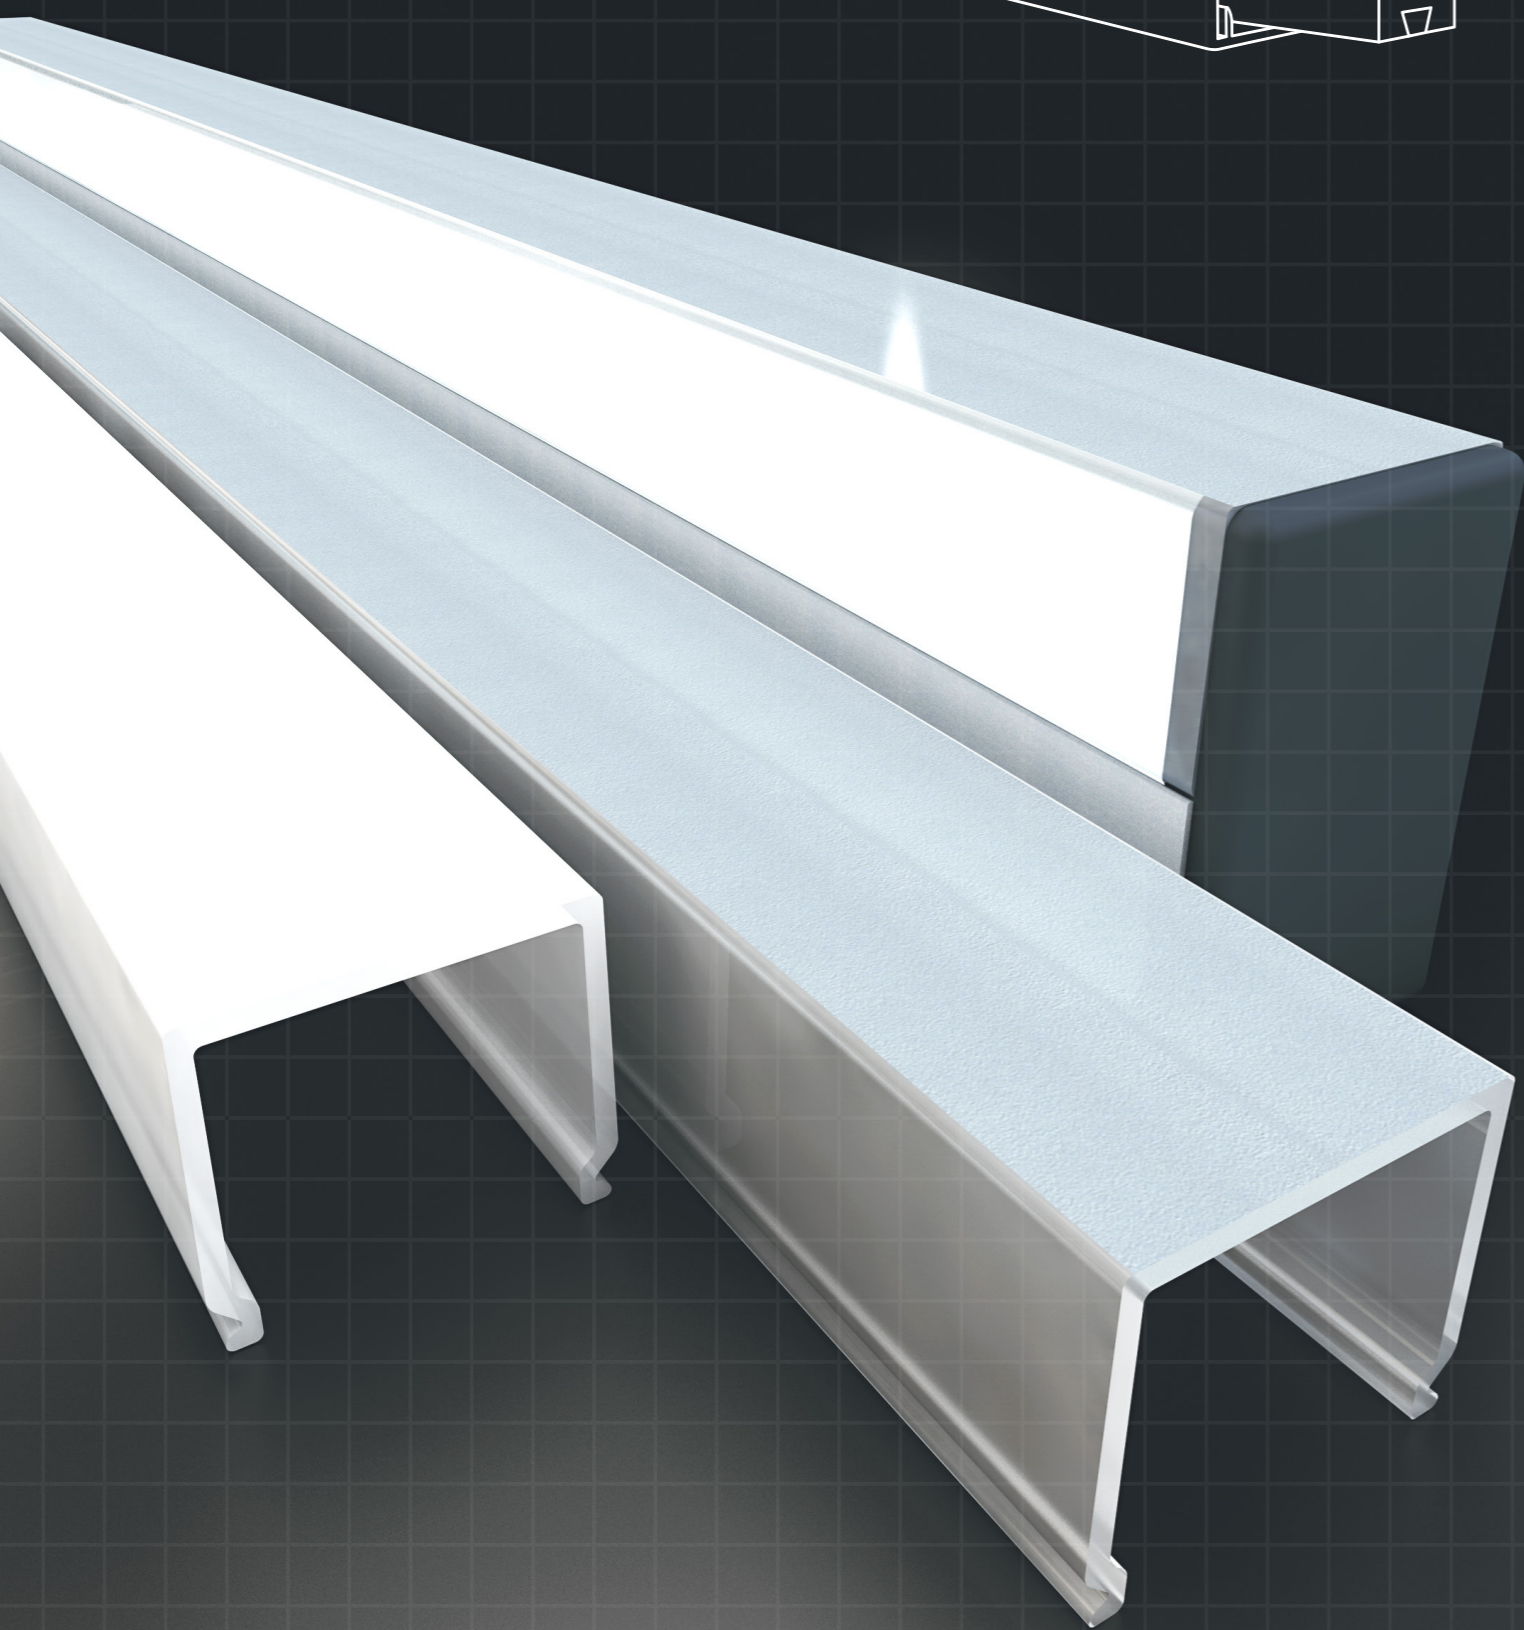

PLASTIC PROFIL

48102
plastic
opal
30 x 28 x 3000