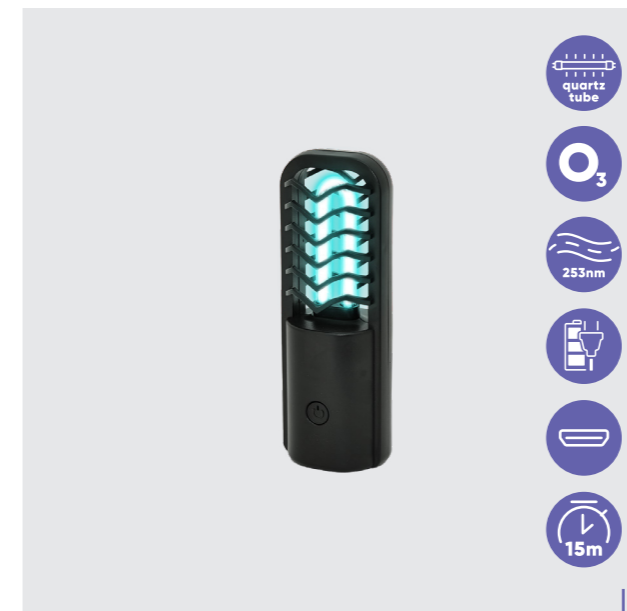

66003
Amant
↔100mm ↓340mm

stainless steel-brushed,
plastic-opal
1xE27/40W
EAN 8585032209833

UV-C germicide

UV 70415
Portable
germicidal lamp
 ↔35mm ↕200mm

plastic-black
 1xUV-C/5W
 EAN 8585032236501

* UV-C germicide