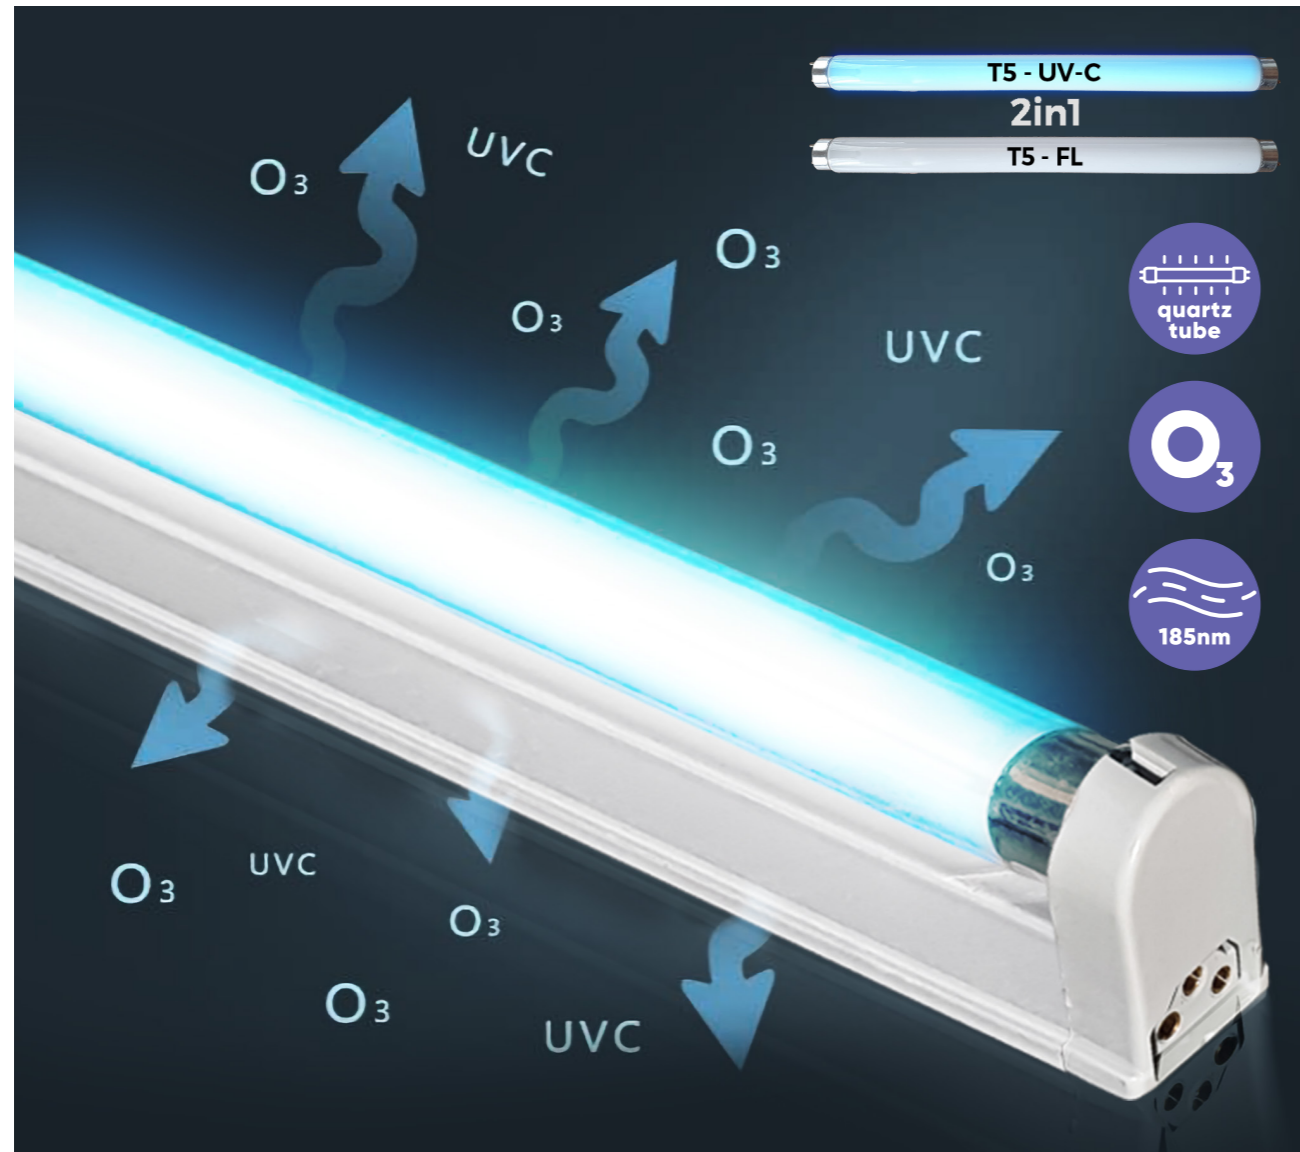

UV 70001
Linner UV
↔570mm ⌀35mm
aluminium-white,
plastic-white
1xUV-C/14W + 1xFL/14W
EAN 8585032237232

* UV-C germicide