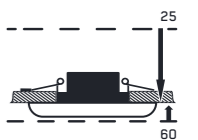

71103
aluminium / acrylic
chrome / clear
90 x 90 x 60
7W / SMD LED
8585032225208
LED
LED INCL.
~230V
840 LUMEN
4000 KELVIN
65MM
IP 20