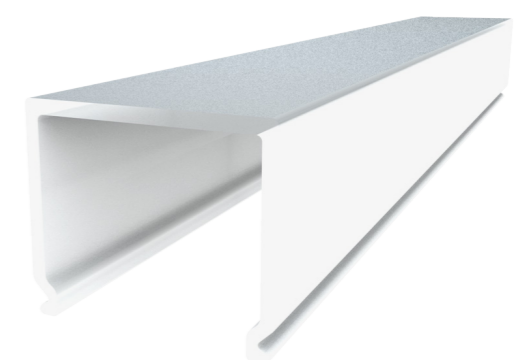

alu profil

PLASTIC PROFIL

48102
plastic
opal
30 x 28 x 3000

PLASTIC PROFIL

48103
plastic
front - silver / mirror side - frosted
30 x 28 x 1500

ALUMINIUM PROFILE

48101
aluminium
silver
30 x 29 x 1500/3000

SIDE COVER