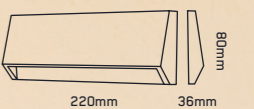

48330

ABS / PC

dark grey

70 x 160 x 33

3,8W / SMD LED

8585032236624

NEW

48331 ABS / PC dark grey 80 x 220 x 36 5W / SMD LED 8585032236631