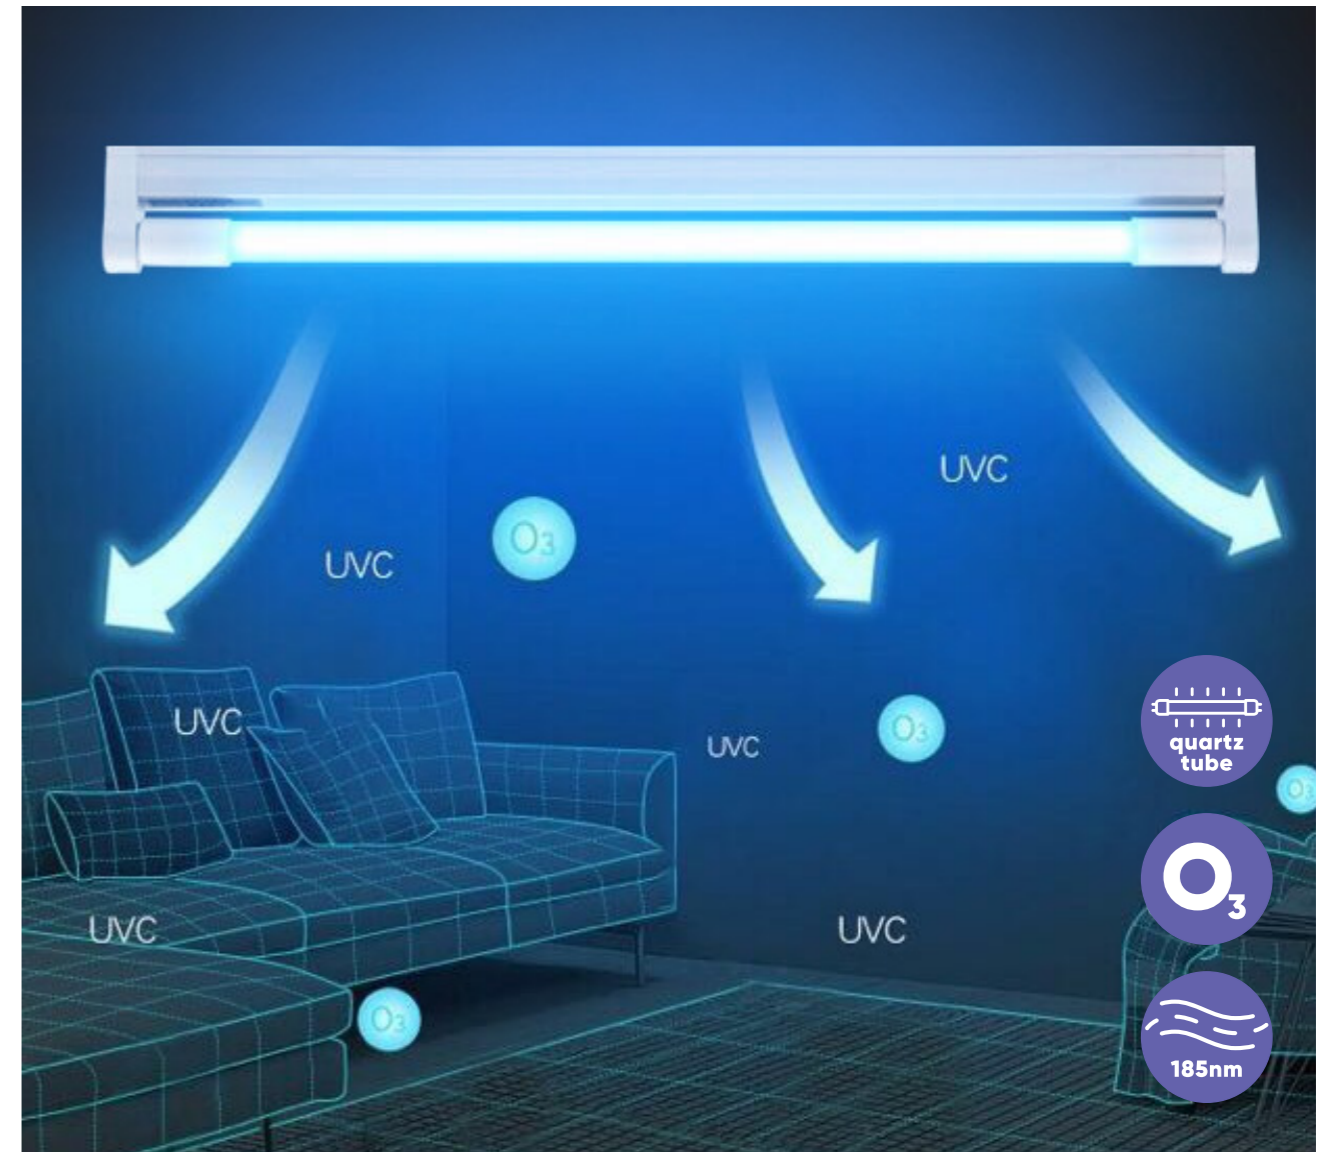

UV 70421
Ozone disinfection
tube
↔15mm ⌀1163mm
UV-C/28W
EAN 8585032236563

UV 70420
Ozone disinfection
tube
↔15mm ⌀589mm
UV-C/14W
EAN 8585032236556

* UV-C germicide