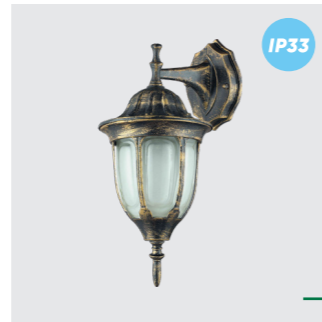

IP33

metal-rustic, glass matt
1xE27/60W
EAN 8585032208249

IP33

IP33

IP33

metal-rustic, glass-matt
1xE27/60W
EAN 8585032208188

IP33

metal-rustic, glass-matt
1xE27/60W
EAN 8585032208164

* outdoor

IP33

metal-rustic, glass-matt
1xE27/60W
EAN 8585032208171