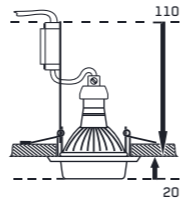

ELEGANT METAL FIX

71039

metal

chrome

90 x 90 x 20

50W / GU10

8585032215360