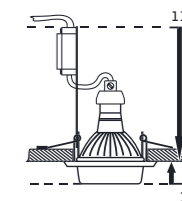

ELEGANT GLASS MOVABLE

71063

aluminium / glass

chrome/ mirror /
clear

90 x 90 x 10

50W / GU10

8585032221378