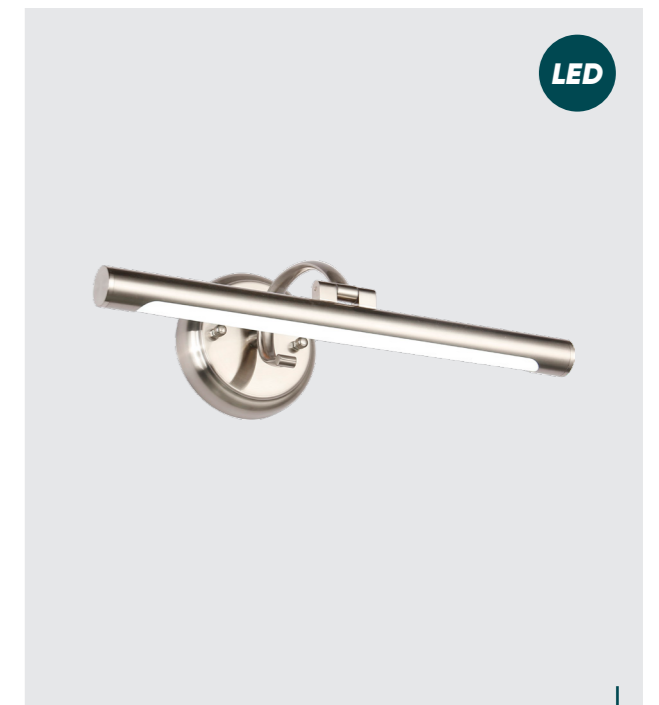

metal-silver black metallic,
ABS-silver
LED 10W/500lm, 3000-6300K
EAN 8585032236846

picture

* picture

62301
Mossario
↔420mm †130mm

metal-ABS,
diffuser-acrylic-white
LED 8W/560lm, 3500K
EAN 8585032224515

62302
Mossario
↔420mm †130mm