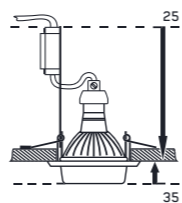

71104

glass / aluminium

clear / mirror / chrome

90 x 90 x 35

50W / GU10
3W / LED STRIPE

8585032225215