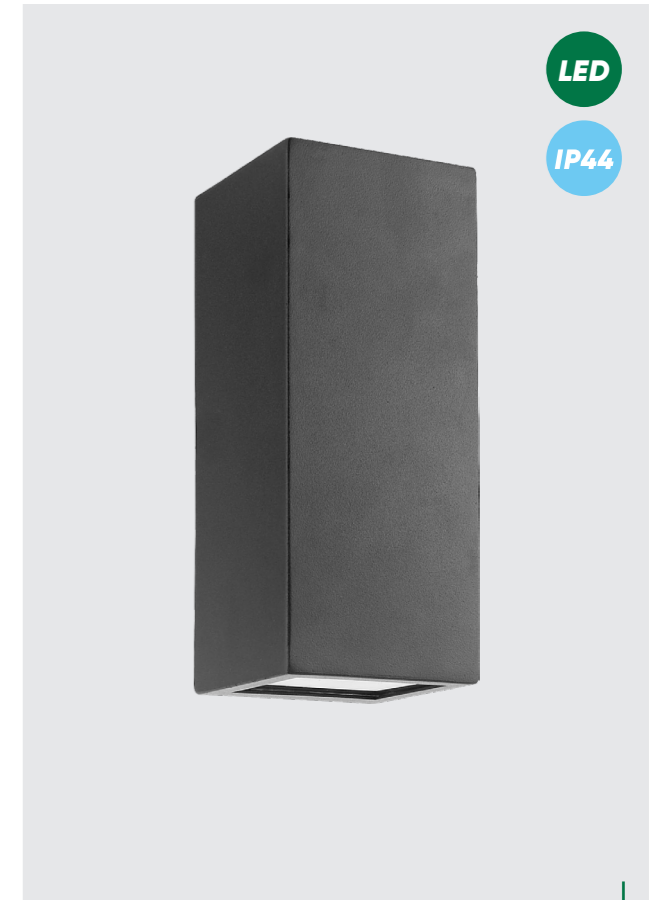

stainless steel-brushed,
plastic-opal
1xE27/40W
EAN 8585032209802

x outdoor

LED
IP54

31404
Aucland
↔130mm ↑123mm

aluminium-dark grey,
glass-clear
LED 2x3W/600lm, 4000K
EAN 8585032233739

LED
IP44

65252
Block
↔66mm ↑160mm