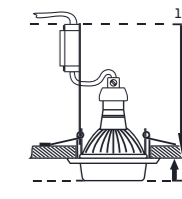

71067

aluminium / crystal /
glass

chrome / mirror /
clear

95 x 95 x 20

50W / GU10

8585032221415

~230V