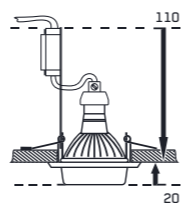

71070

aluminium / glass

chrome / mirror / clear

90 x 90 x 20

50W / GU10

8585032221446