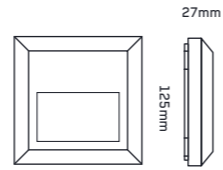

RADIX II

NEW

48328

ABS / PC

dark grey

125 x 125 x 27

1,5W / SMD LED

8585032236600