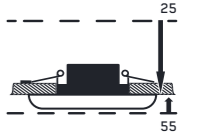

ELEGANT ACRYLIC FIX

71100
aluminium / acrylic
chrome / clear
70 x 70 x 55
5W / SMD LED
8585032215926
LED
LED INCL.
~230V
600 LUMEN
4000 KELVIN
65MM
IP 20