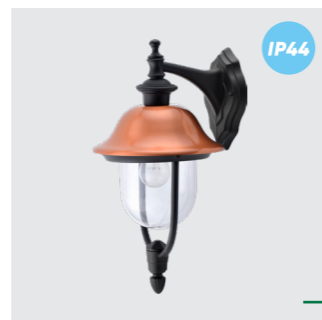

↔248mm †1070mm

metal-black, aluminium-copper, acrylic-clear
1xE27/60W
EAN 8585032200243

IP44

3047
Sanghai

↔248mm †492mm

metal-black, aluminium-copper, acrylic-clear
1xE27/60W
EAN 8585032200212

IP44

3048
Sanghai