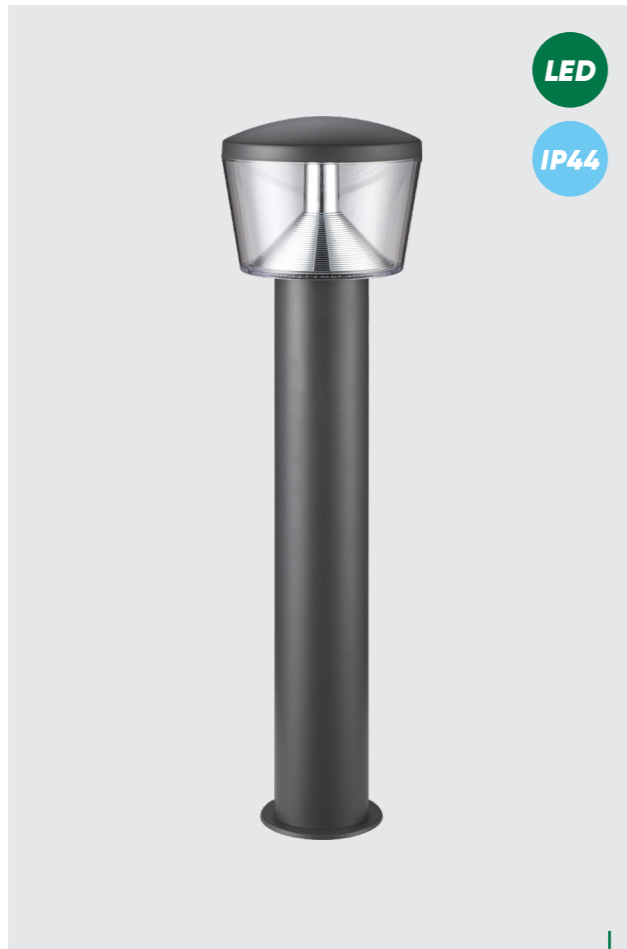

LED

IP44

66004
Dublin

↔160mm ↕215mm

stainless steel-dark grey,
acrylic-clear
LED 11W/900lm, 4000K
EAN 8585032223488

LED

IP44

66005
Dublin