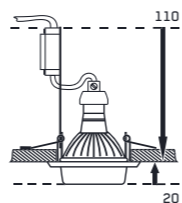

ELEGANT DOUBLE LIGHT

71074

aluminium / crystal / glass

chrome / clear

98 x 98 x 20

50W / GU10
3W / LED STRIPE

8585032221484