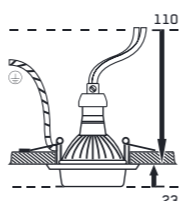

48613

aluminium

matt white

83 x 83 x 23

50W / GU10

8585032235986