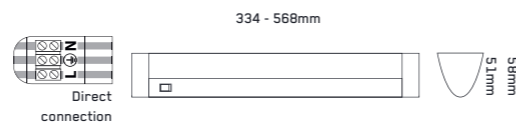

AVELA

38008	aluminium / plastic	silver / opal	87 x 585 x 40	13W / T5	8585032207938

AXEDO

41002	plastic	silver / frosted	51 x 334 x 58	8W / T5	858503220 7716
41003	plastic	silver / frosted	58 x 568 x 58	13W / T5	8585032207723

IP 65 SMD LED
NEW

ELMINA

31602	ABS/plastic	grey/opal	67 x 1202 x 66	36W / 2850 LM	8585032237133

LED

XELO LED

38211	metal / plastic	white / frosted	124 x 1236 x 43	44W / LED	8585032220937