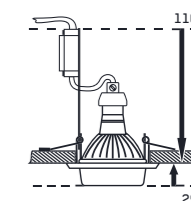

nickel satin

81 x 81 x 29

50W / GU10

8585032236006

~230V

IP 20

**48616**

aluminium