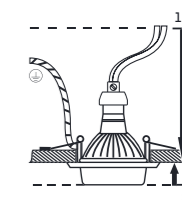

ELEGANT METAL MOVABLE

48617

aluminium

chrome

97 x 97 x 26

50W / GU10

8585032236020

**48612**