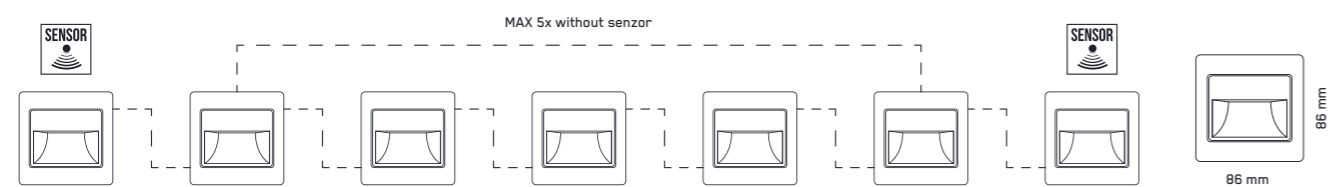

SENZOR NETING STEP LIGHT

	70400	plastic	white	86 x 86 x 10	1,5W / LED	8585032226069
	70401	plastic	white	86 x 86 x 10	1,5W / LED	8585032226076
	70402	plastic	matt silver	86 x 86 x 10	1,5W / LED	8585032226083
	70403	plastic	matt silver	86 x 86 x 10	1,5W / LED	8585032226090
	70404	plastic	matt gold	86 x 86 x 10	1,5W / LED	8585032226106
	70405	plastic	matt gold	86 x 86 x 10	1,5W / LED	8585032226113