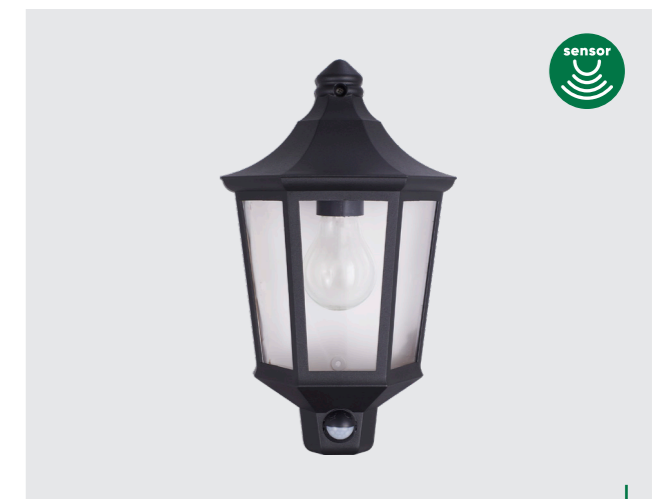

31601
Tulsa
↔195mm ↓322mm

plastic PP, PC
1xE27/60W
EAN 8585032233784