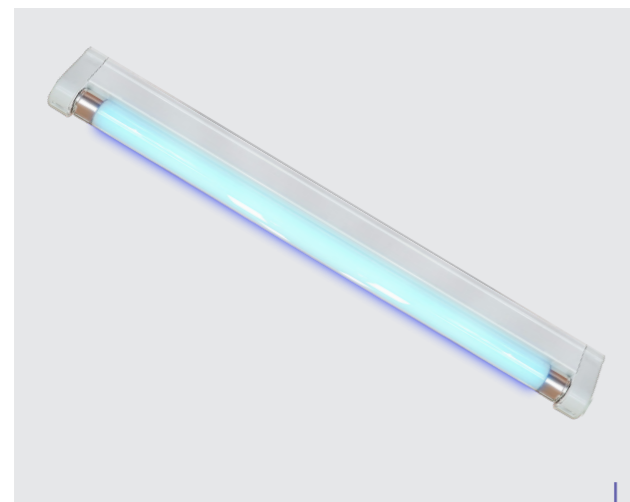

UV 70003
Linner UV
↔1170mm ⌀35mm

aluminium-white,
plastic-white
1xUV-C/28W + 1xFL/28W
EAN 8585032237249