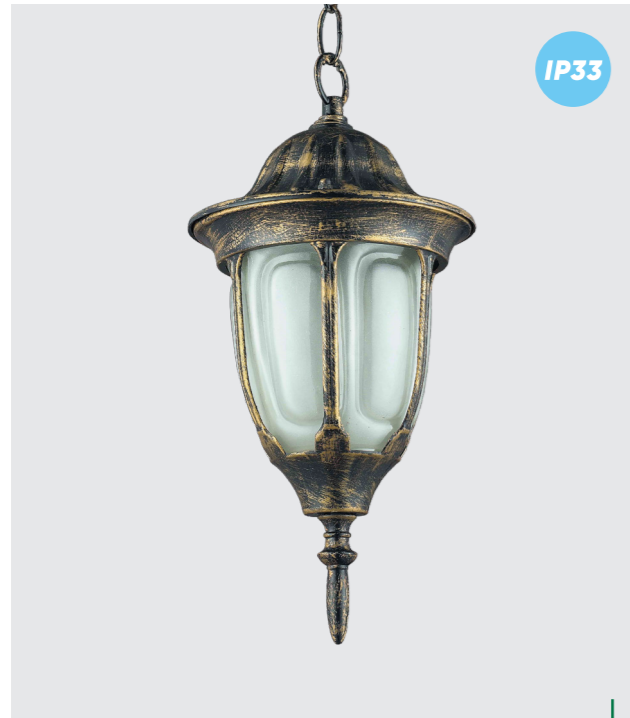

IP33

39014
Porto
↔163mm ↓1150mm

metal-rustic, glass matt
1xE27/60W
EAN 8585032208249

IP33

IP33