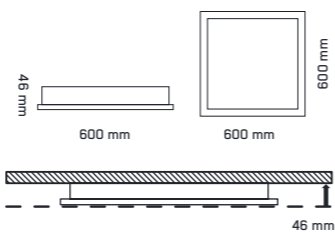

ALVARO

49032	aluminium / acrylic	silver / white	600 x 600 x 46	40W / SMD LED	8585032233258
49033	aluminium / acrylic	white / white	600 x 600 x 46	40W / SMD LED	8585032233265

LED MODULE

NEW 70412	3000 KELVIN	plastic	transparent	128 x 128 x 18	20W / 1800 LM	8585032236440
70406		plastic	transparent	128 x 128 x 18	12W / 1080 LM	8585032226168
70407		plastic	transparent	177 x 177 x 18	20W / 1800 LM	8585032226175
70408		plastic	transparent	238 x 238 x 18	30W / 2700 LM	8585032226182

DOUBLE FIXING OPTION INCLUDED (MAGNET/SCREW)