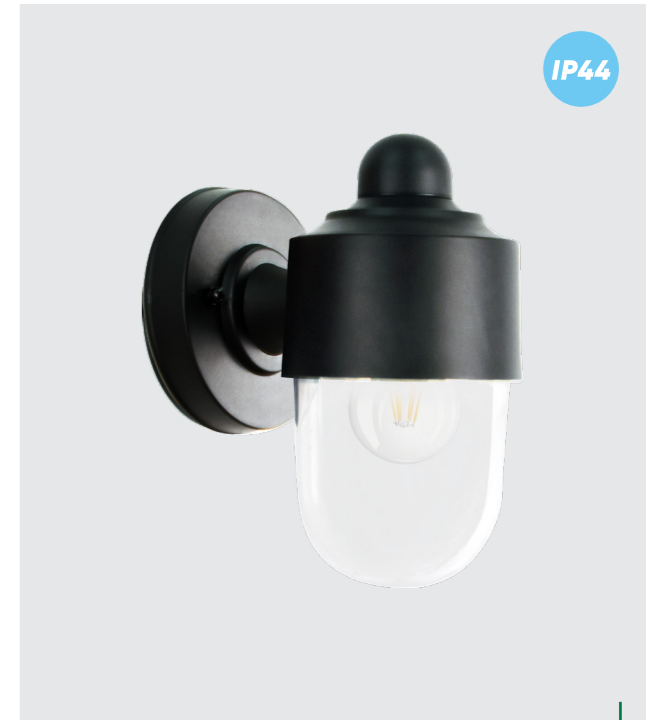

IP44

48324
Halifax
↔150mm ↓190mm

plastic-black/clear
1xE27/10W LED
EAN 8585032233364