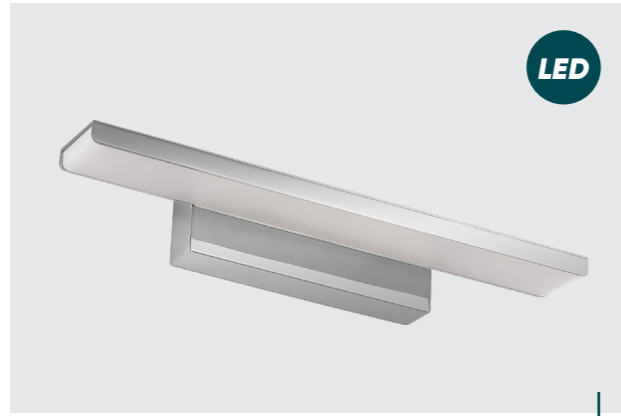

LED

62307
Clariss
↔810mm ↕50mm

metal-chrome,
plastic-matt
LED 32W/1920lm, 3500K
EAN 8585032224577