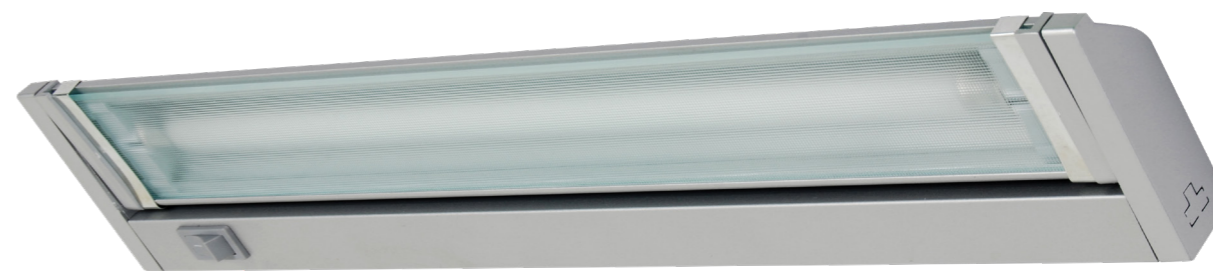

349 - 912mm

ALBALI

Direct
connection

84mm

38000	aluminium / glass	silver transparent deco	84 x 349 x 28	8W / T5	8585032207853
38001	aluminium / glass	silver transparent deco	84 x 578 x 28	13W / T5	8585032207860
38015	aluminium / glass	silver transparent deco	84 x 912 x 28	21W / T5	8585032212321