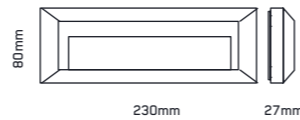

NEW

48327

ABS / PC

dark grey

80 x 230 x 27

3W / SMD LED

8585032236594