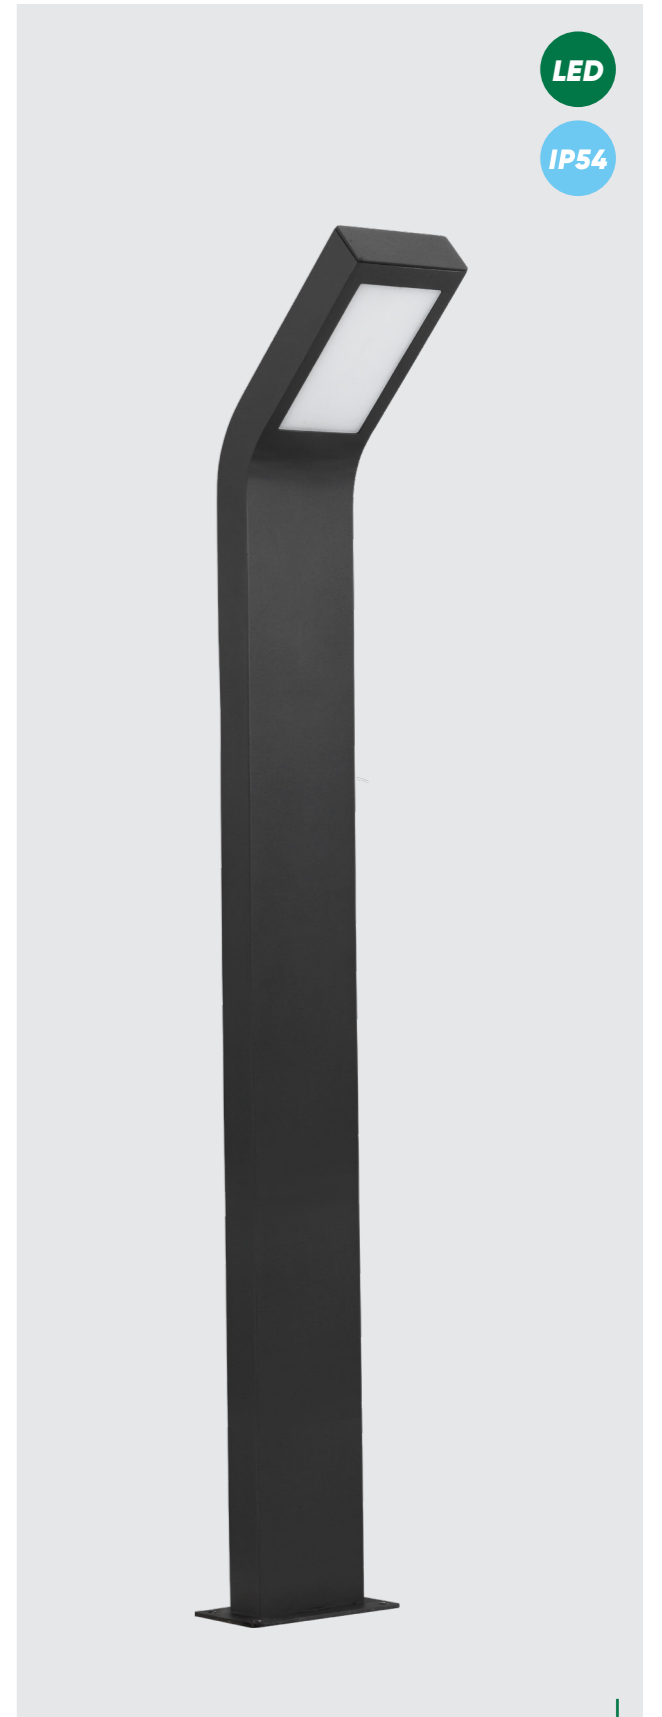

LED

IP54

65302
Soy
↔154mm ↕780mm

aluminium-graphite black,
plastic-white
LED 10W/720lm, 4000K
EAN 8585032226335
LED

* outdoor