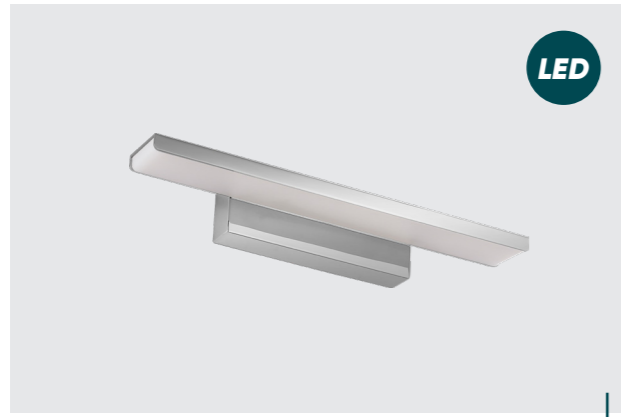

LED

62306
Clariss
↔610mm ↕50mm

metal-chrome,
plastic-matt
LED 24W/1200lm, 3500K
EAN 8585032224560