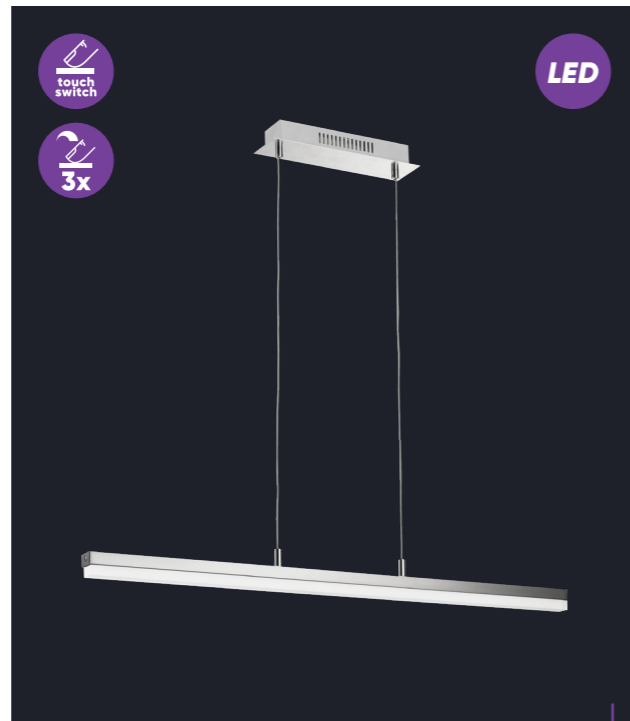

G9 ⚡ Ⓢ

**64381**  
Wired  
↔400mm ↓400mm

aluminium-chrome  
aluminium  
4xG9/33W  
EAN 8585032225109

G9 ⚡ Ⓢ

**49018**  
Blizzard LED  
↔900mm ↓1500mm

metal-chrome, acrylic-white  
SMD LED 16W/1100lm, 3000K  
EAN 8585032223761