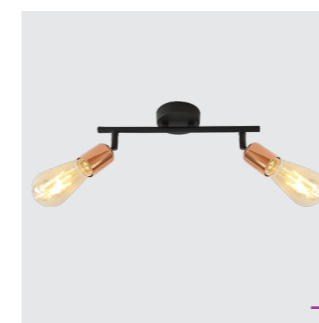

75561
Daria
↔300mm ↓150mm

metal-black, copper
2xE27/40W
EAN 8585032234149
E27 ⚡ Ⓢ