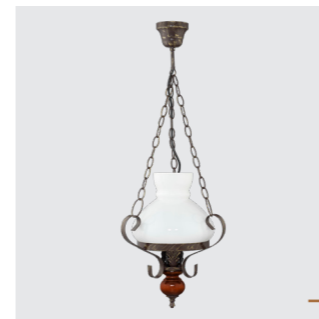

25008
Victoria

↔300mm †980mm
metal-antique gold
wood-cherry,
glass-opal white
1xE27/60W
EAN 8585032202797