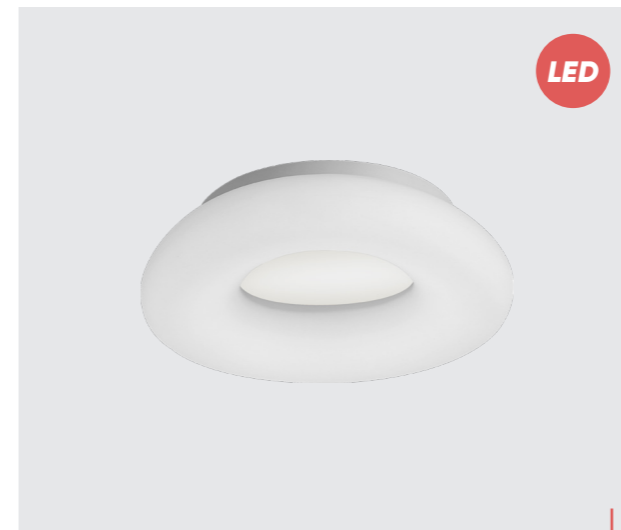

# trivan

REMOTE INCLUDED

\* ceiling LED

LED

**17304**  
Trivan  
↔360mm ↓100mm  
metal-matt white, plastic-white  
LED 24W/1900lm, 2700-6500K  
EAN 8585032235788

LED

**17306**  
Trivan  
↔350mm ↓100mm  
metal-matt white, plastic-white  
LED 21W/1480lm, 2700-6500K  
EAN 8585032235801