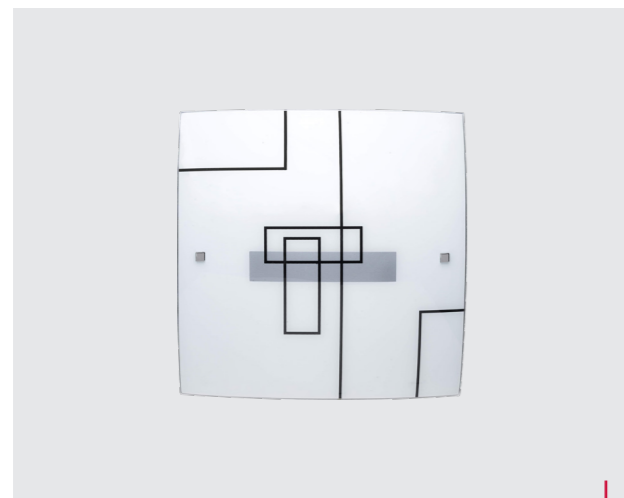

# qido\_prix

**1384**  
Qido  
↔↕285mm

metal-white, chrome  
glass-matt white  
1xE27/60W  
EAN 8585032208379

**1383**  
Qido  
↔↕380mm

metal-white, chrome  
glass-matt white  
2xE27/60W  
EAN 8585032208362