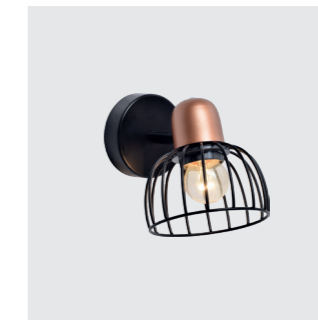

steel-black, red copper  
5xE27/60W  
EAN 8585032235528

**75465**  
Basket  
↔250mm ↓800mm

steel-black, red copper  
1xE27/60W  
EAN 8585032235511

**75464**  
Basket  
↔540mm ↓200mm

steel-black, red copper  
3xE27/60W  
EAN 8585032235504