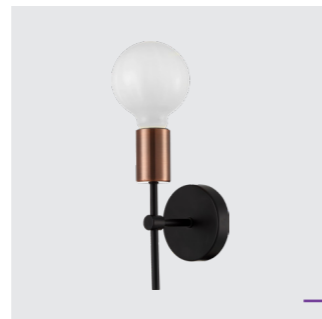

# ball

**17203**  
Ball

↔700mm ↓565-740mm

metal-matt black,  
red bronze  
12xE27/G95/40W  
EAN 8585032235399

**17202**  
Ball

↔630mm ↓550-725mm

metal-matt black,  
red bronze  
8xE27/G95/40W  
EAN 8585032235382