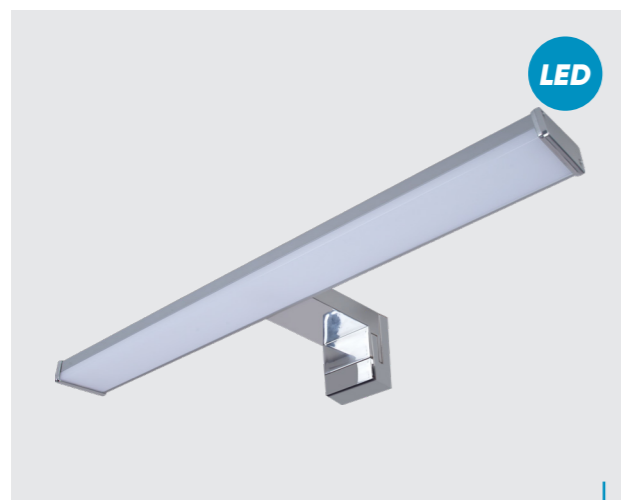

70211
Tremolo Dualfix
↔780mm ↓44mm

aluminium-chrome
plastic-white
LED 15W/1200lm, 4000K
EAN 8585032232084