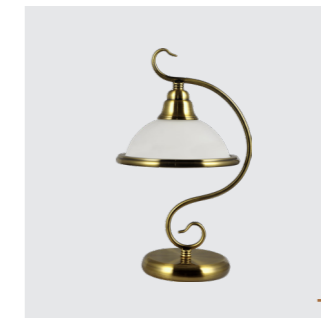

**75351**  
Viola  
↔400mm ↓900mm

metal-gold brass  
glass-white  
**1xE27/40W**  
EAN 8585032224324

**75352**  
Viola  
↔300mm ↓110mm

metal-gold brass  
glass-white  
**2xE14/40W**  
EAN 8585032224287

**75353**  
Viola  
↔400mm ↓120mm

metal-gold brass  
glass-white  
**2xE27/40W**  
EAN 8585032224294

**75354**  
Viola  
↔500mm ↓130mm

metal-gold brass  
glass-white  
**3xE27/40W**  
EAN 8585032224300

**75350**  
Viola  
↔300mm ↓900mm  
metal-gold brass  
glass-white  
**1xE27/40W**  
EAN 8585032224317

**75356**  
Viola  
↔250mm ↓390mm  
metal-gold brass  
glass-white  
**1xE14/40W**  
EAN 8585032224270

**75355**  
Viola  
↔200mm ↓260mm  
metal-gold brass  
glass-white  
**1xE27/40W**  
EAN 858503222463