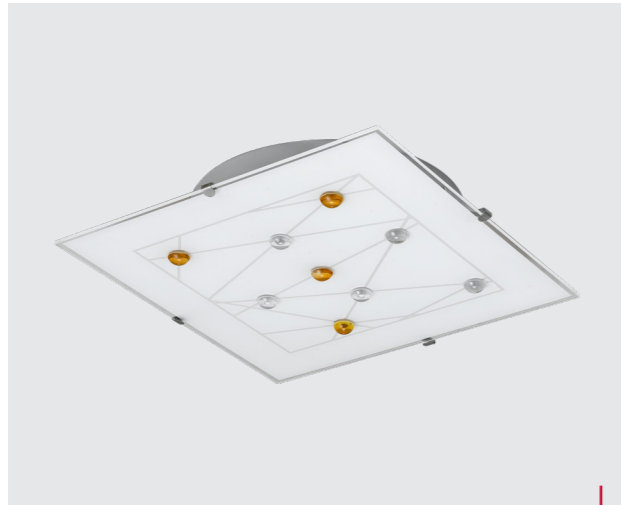

45113
GPS
↔340mm ↓75mm

metal-white
glass-white, brown
2xE14/40W
EAN 8585032216350

E14 ⚡ ⚙