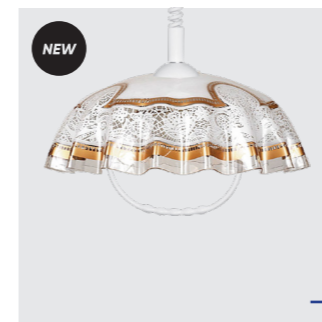

74197 D01
Lyra Acryl III
↔410mm ↓1100mm
plastic-white
acryl-gold
1xE27/60W
EAN 8585032236921