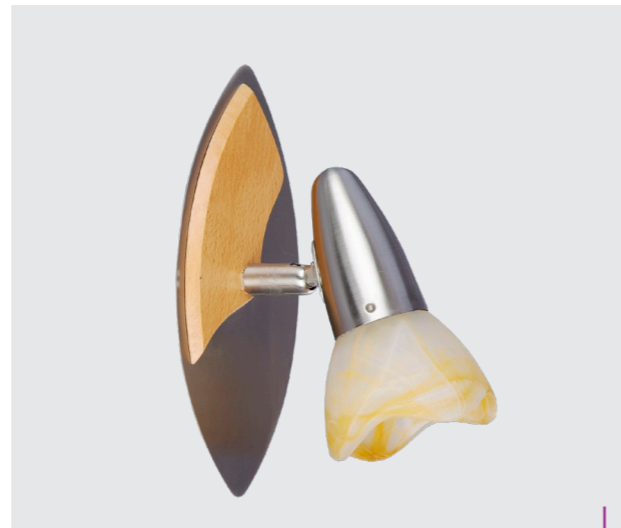

460
Sissi
↔170mm ↓200mm
metal-nickel satin, wood-light
glass-alabaster
1xE14/40W
EAN 8586007089481
E14 R50 ⚡