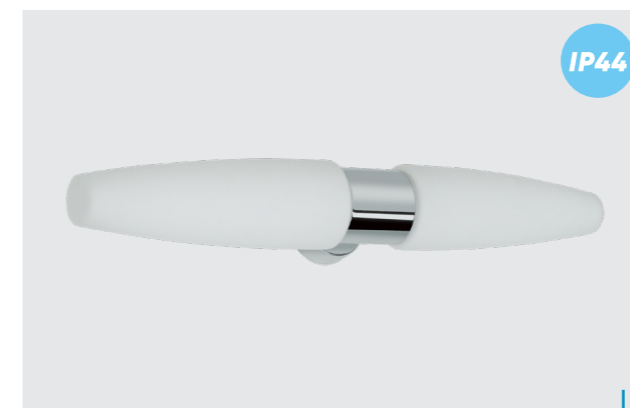

IP21

**65016**  
Eliot  
↔460mm ↓50mm

metal-chrome  
glass-frosted  
2xE14/40W  
EAN 8585032222467

IP44

**12054**  
Lindos  
↔488mm ↓105mm

metal-chrome ,glass-opal  
2xE14/40W  
EAN 8585032208966

IP44

**41103**  
Erray  
↔575mm ↓60mm