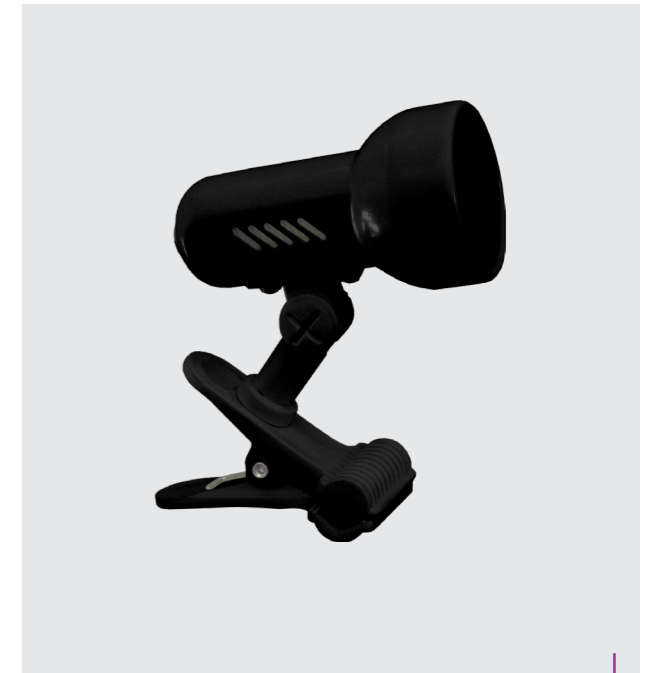

20020
Metro
↔100mm ↓120mm
metal/plastic-black
1xE14/40W/ with switch
EAN 8590828730040

20021
Metro
↔100mm ↓120mm
metal/plastic-white
1xE14/40W/ with switch
EAN 8590828730057