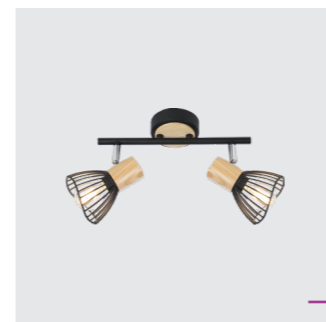

75556
Pony
↔390mm ↕150mm

metal-black
wood-light wood
2xE14/25W
EAN 8585032234095
E14 ⚡