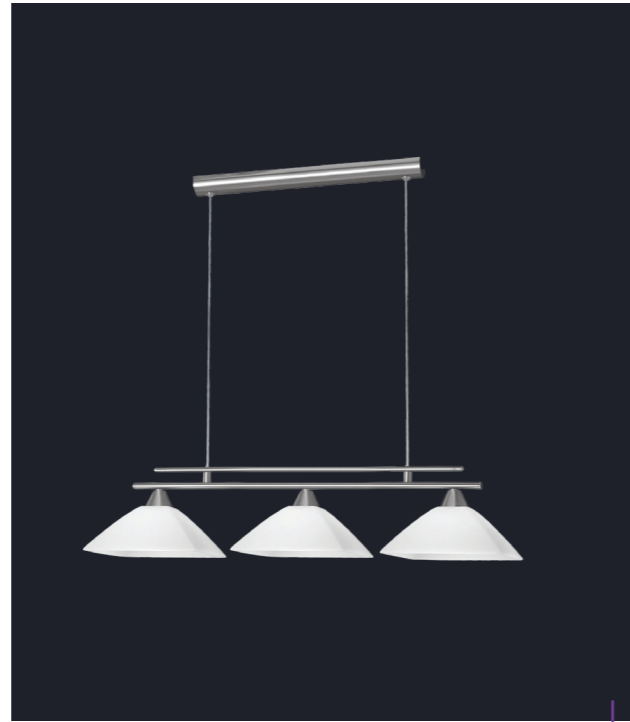

1063
Opar
↔700mm ↓1500mm

metal-nickel satin
glass-matt white
3xE27/60W
EAN 8586007087722