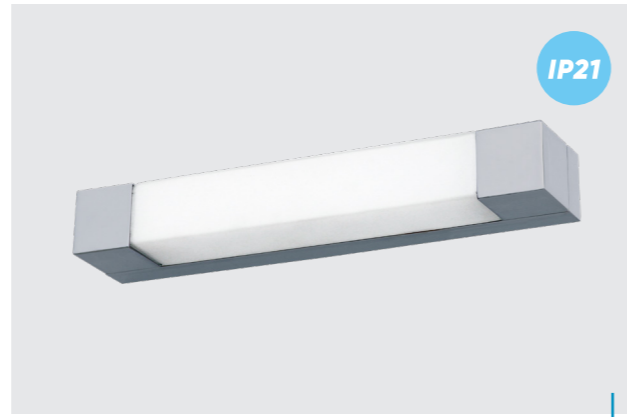

12005
Zeta
↔340mm ↓65mm

metal-chrome
glass-opal
2xG9/33W
EAN 8585032201059

IP21