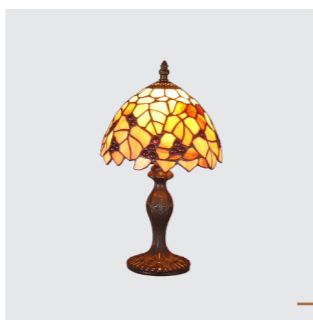

69
Tiffany IV
↔200mm ↓380mm
metal-antique brown
glass-tiffany
1xE14/40W
EAN 8586007084882