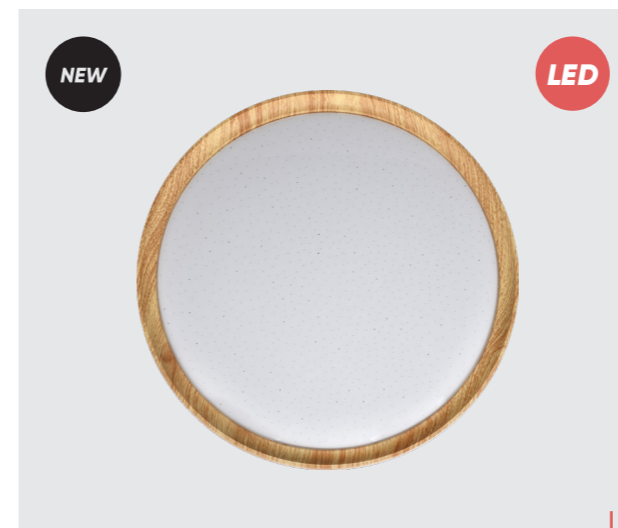

71330
Wooden
Ø395mm ↓75mm

metal-light wood, plastic-white
LED 36W/2040lm, 3000-6500K
EAN 8585032237690