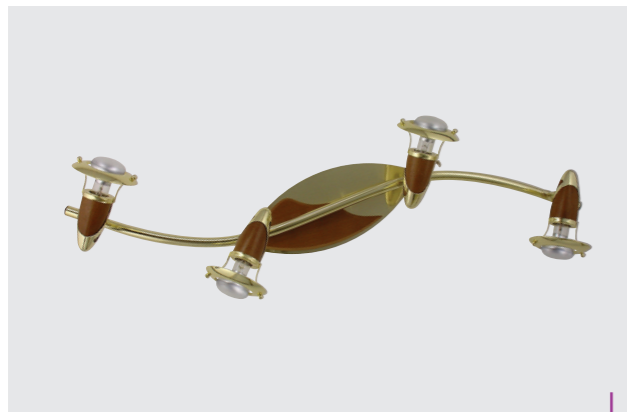

341
Zeus
↔830mm ↓130mm

metal-brass satin
wood-dark
4xE14/40W
EAN 8590828656029