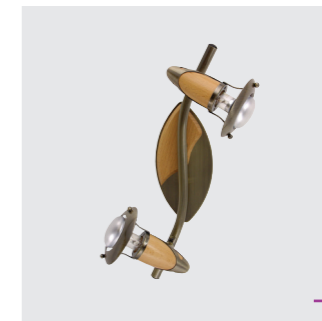

323
Zeus
↔400mm ↓130mm

metal-antique brass
satin, wood-light
2xE14/40W
EAN 8590828655022