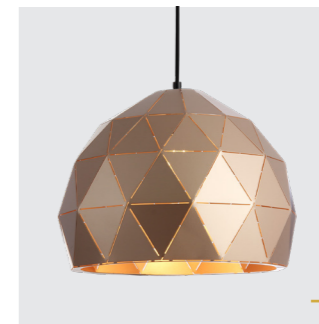

46312
Catania
↔350mm ↓1180mm
metal-matt white
1xE27/40W
EAN 8585032234361
E27 ⚡ Ⓢ

46313
Catania
↔350mm ↓1180mm
metal-champagne
1xE27/40W
EAN 8585032234378
E27 ⚡ Ⓢ