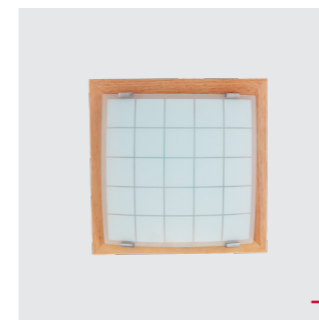

975
Geometrica

↔↕300mm
wood-light
glass-matt white
1xE27/60W
EAN 8585032200625