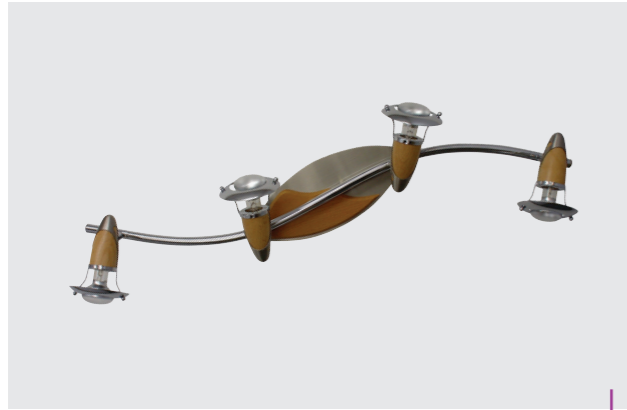

321
Zeus
↔830mm ↓130mm

metal-nickel satin, chrome
wood-light
4xE14/40W
EAN 8590828655954