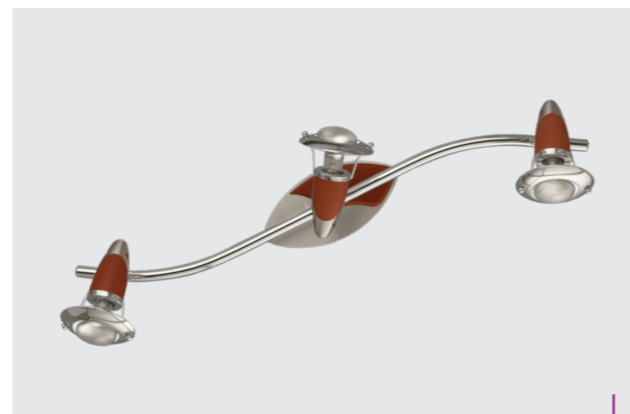

metal-nickel satin, chrome
wood-light
3xE14/40W
EAN 8586007087883

468
Zeus
↔700mm ↓130mm

metal-nickel satin
wood-cherry
3xE14/40W
EAN 8585032200304