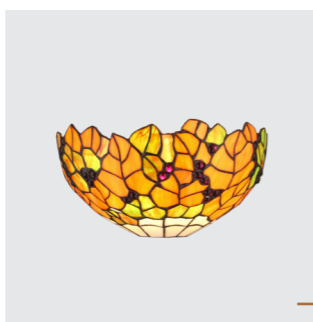

73
Tiffany IV
↔310mm ↓150mm
metal-antique brown
glass-tiffany
1xE14/40W
EAN 8586007084998