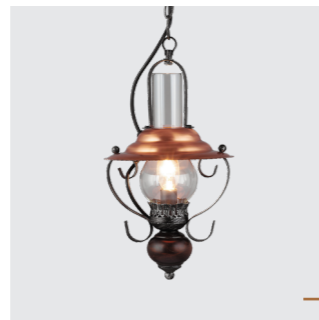

↔200mm †1470mm
metal-antique gold
copper, wood-cherry
glass-clear
1xE14/40W
EAN 8585032210495