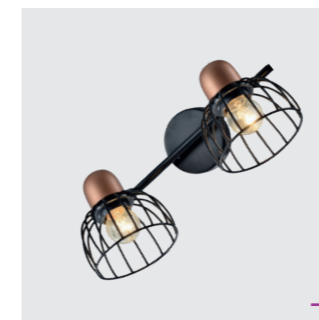

75463
Basket
↔340mm ↓200mm

steel-black, red copper
2xE27/60W
EAN 8585032235498