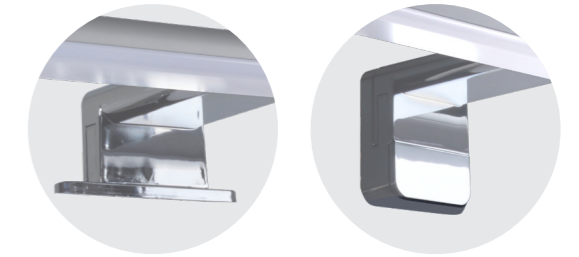

DUALFIX

* bath