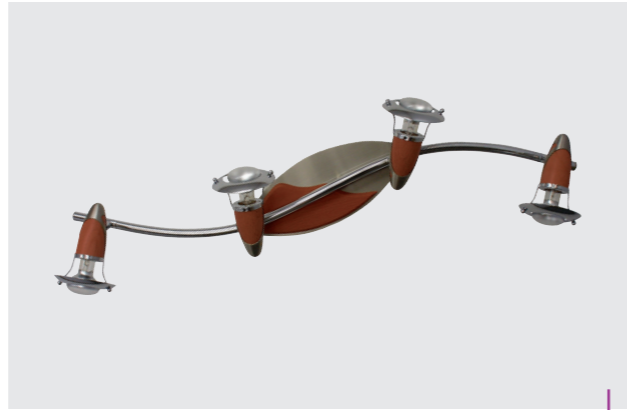

469
Zeus
↔830mm ↓130mm

metal-nickel satin
wood-cherry
4xE14/40W
EAN 8585032200311