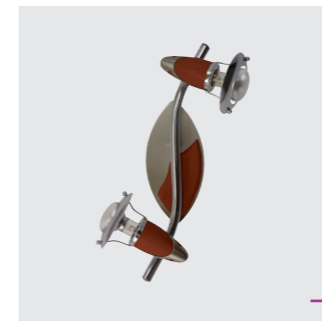

465
Zeus
↔400mm ↓130mm

metal-nickel satin
wood-cherry
2xE14/40W
EAN 8585032200274