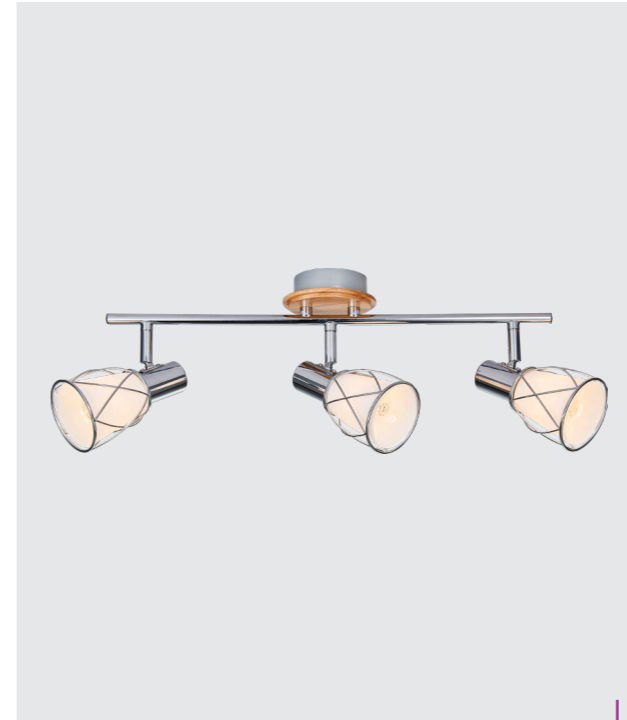

75452
Padre
↔480mm ↑200mm

metal-chrome, glass-white
wood-light
3xE14/40W
EAN 8585032225598
E14 ⚡ Ⓢ