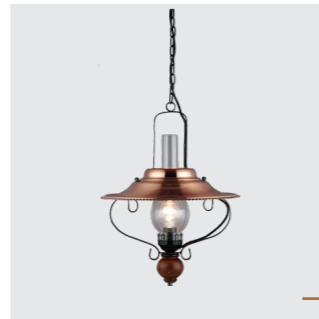

28081
Nostalgia

↔400mm †1500mm
metal-antique gold
copper, wood-cherry
glass-clear
1xE27/60W
EAN 8585032210501