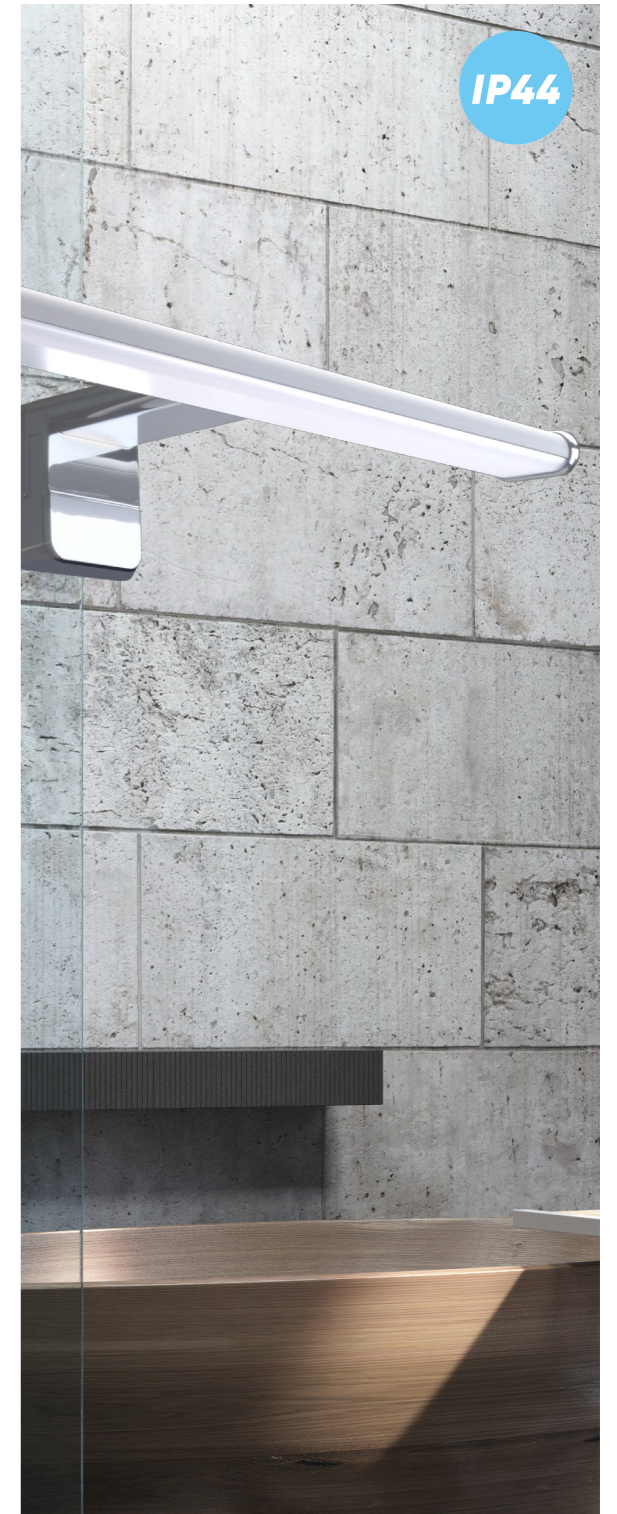

70213
Fontea Dualfix
↔400mm ↕47mm

aluminium-chrome
PC-white
LED 8W/600lm, 4000K
EAN 8585032232107