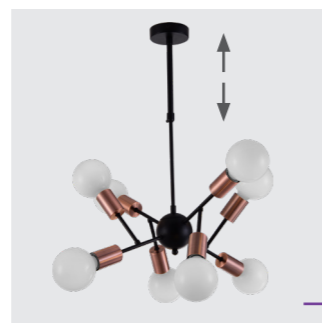

17202
Ball

↔630mm ↓550-725mm

metal-matt black,
red bronze
8xE27/G95/40W
EAN 8585032235382