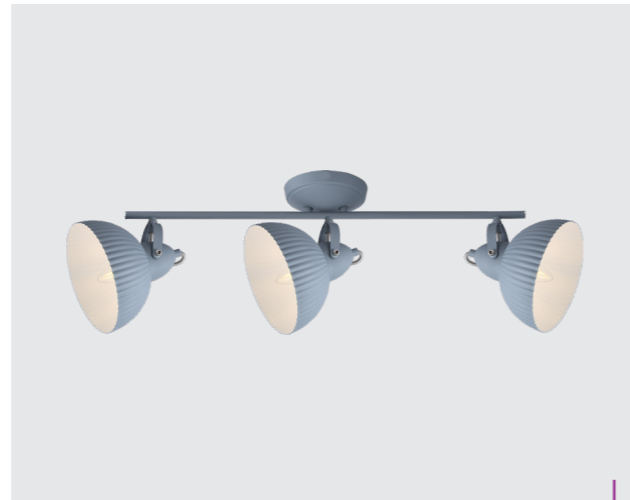

75552
Orfeus
↔720mm ↕230mm

metal-grey, white
3xE14/40W
EAN 8585032234057
E14 ⚡

metal-grey, white
2xE14/40W
EAN 8585032234040
E14 ⚡

metal-grey, white
1xE14/40W
with switch
EAN 8585032234033
E14 ⚡

metal-grey, white
1xE14/40W
EAN 8585032234064
E14 ⚡