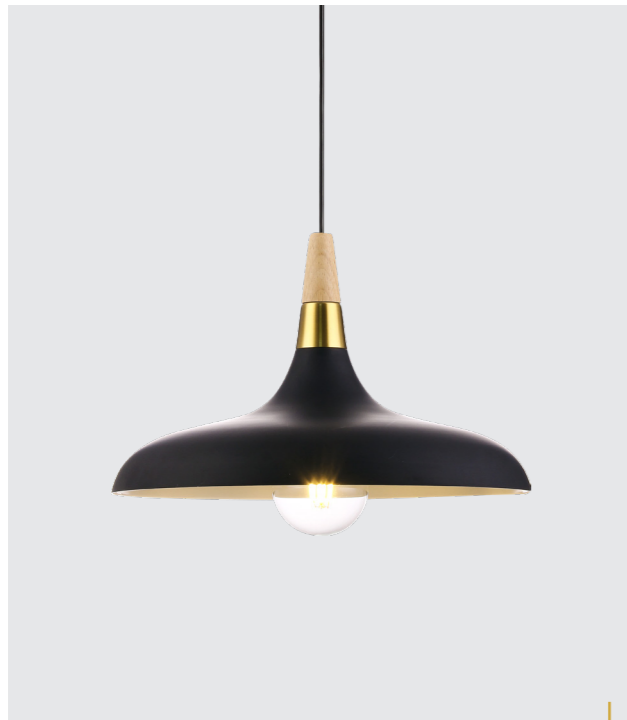

46308
Trier
↔345mm ↓1145mm

metal-matt black, white
1xE27/40W
EAN 8585032234323
E27 ⚡ Ⓢ