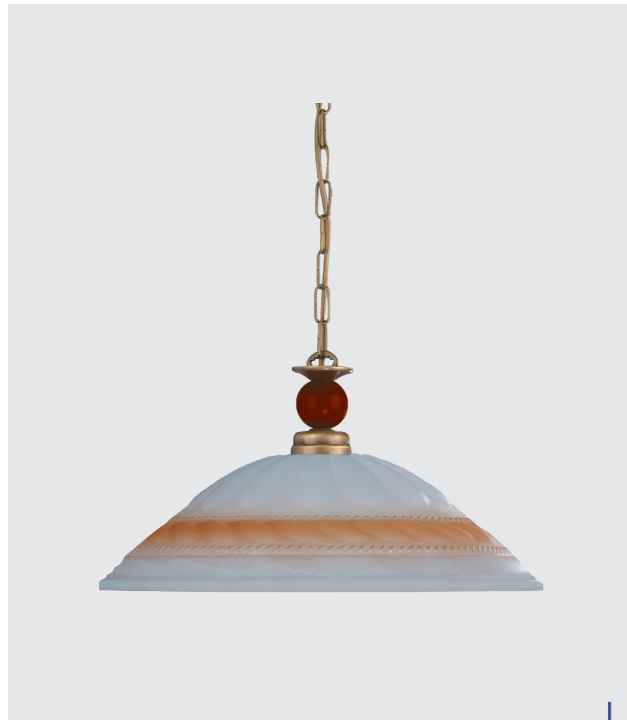

3215
Rodos
↔440mm ↓930mm