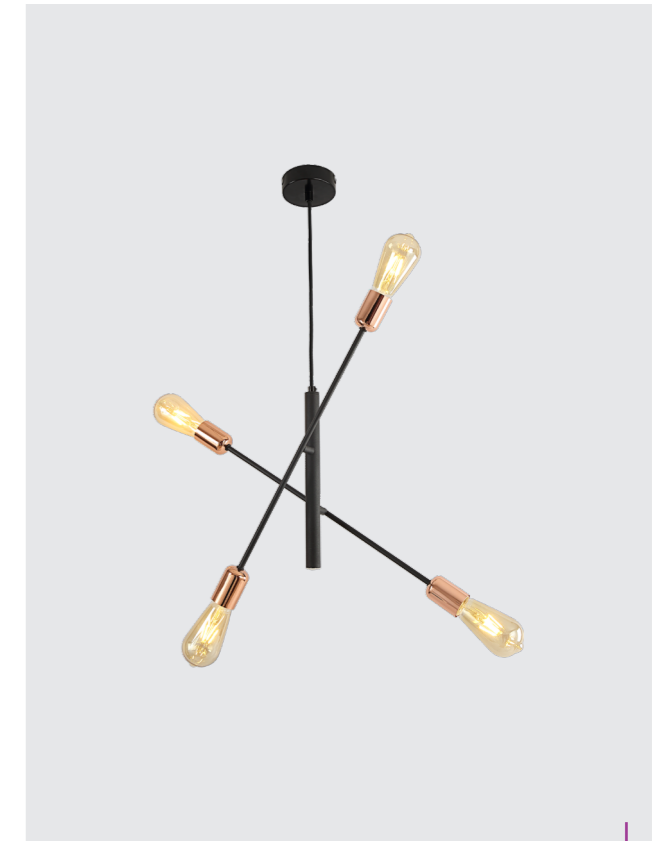

**75451**  
**Padre**  
↔300mm ↑200mm

metal-chrome, glass-white  
wood-light  
**2xE14/40W**  
EAN 8585032225581  
E14 ⚡ Ⓢ

**75450**  
**Padre**  
↔170mm ↑140mm

metal-chrome, glass-white  
wood-light  
**1xE14/40W**  
EAN 8585032225574  
E14 ⚡ Ⓢ

**75564**  
Daria  
↔600mm ↓230mm

metal-black, copper  
6xE27/40W  
EAN 8585032234170  
E27 ⚡ Ⓢ

**75563**  
Daria  
↔585mm ↓1000mm

metal-black, copper  
4xE27/40W  
EAN 8585032234163  
E27 ⚡ Ⓢ

**75562**  
Daria  
↔400mm ↓150mm