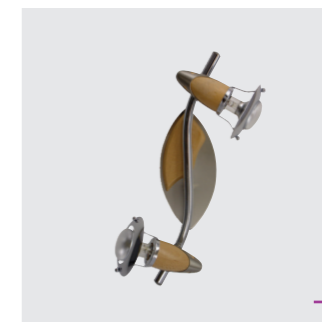

318
Zeus
↔400mm ↓130mm

metal-nickel satin,
chrome, wood-light
2xE14/40W
EAN 8590828655978