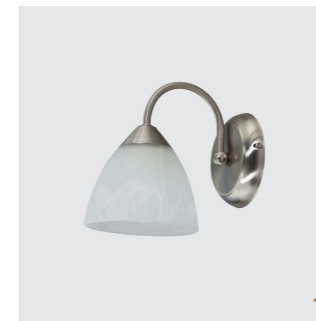

camelot_ maxx

25030
Maxx
↔190mm ↕205mm
metal-nickel satin
glass-alabaster white
1x**E27/60W**
EAN 8585032204166