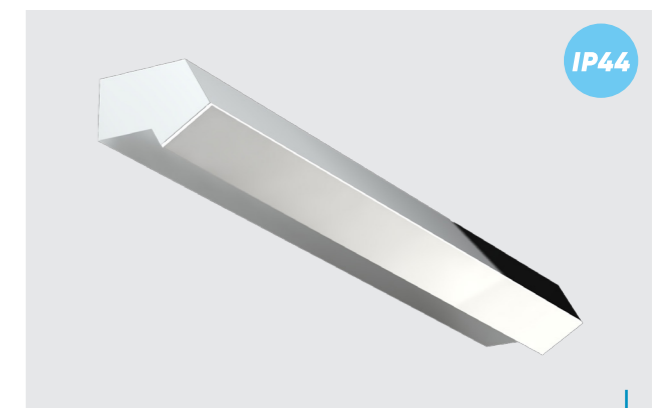

IP21

**65016**  
Eliot  
↔460mm ↓50mm

metal-chrome  
glass-frosted  
2xE14/40W  
EAN 8585032222467

IP44

**12054**  
Lindos  
↔488mm ↓105mm

metal-chrome ,glass-opal  
2xE14/40W  
EAN 8585032208966

IP44

**41103**  
Erray  
↔575mm ↓60mm