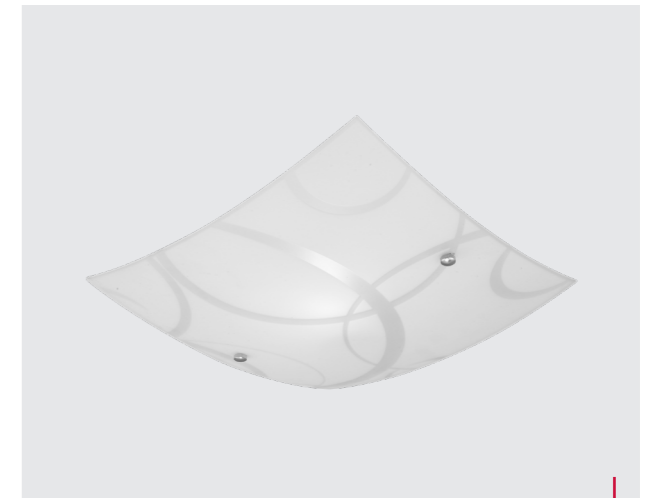

45123
Romero
↔300mm ↓75mm
metal-white, chrome
glass-matt white
1xE27/60W
EAN 858503221941
E27 ⚡