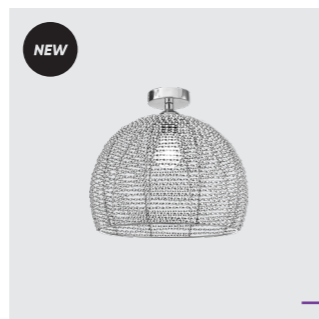

64419
Skeleton
↔350mm ↓325mm

aluminium-silver
metal-chrome
1xE27/60W
EAN 8585032236280

E27 ⚡ Ⓢ