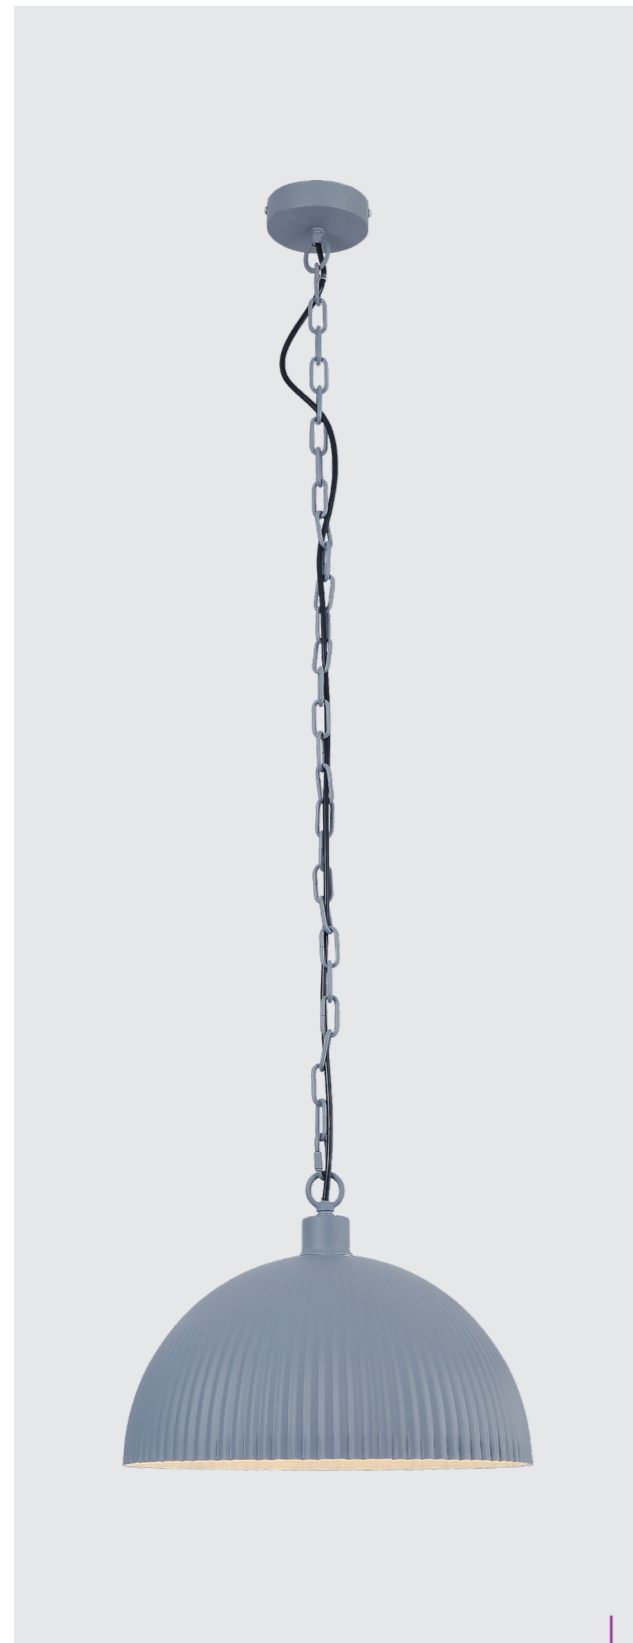

75554
Orfeus
↔1200mm ↕350mm

metal-grey, white
1xE27/40W
EAN 8585032234071
E27 ⚡