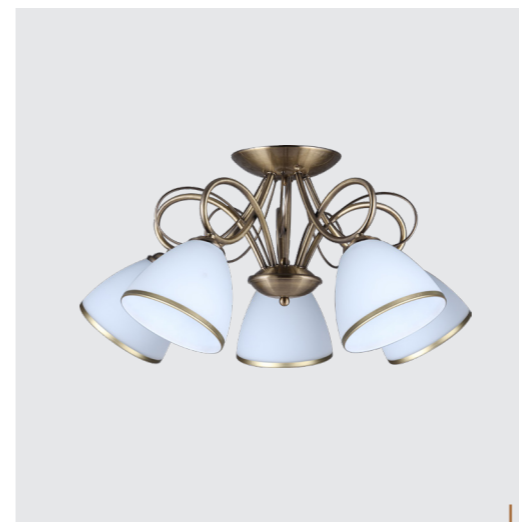

LED ⚡ ⚙

**32318**  
Maleo  
↔180mm ↓180mm  
metal-white  
LED 3W+6W/500lm, 3000K  
with 2x switch  
EAN 8585032234958

LED ⚡ ⚙

# classic

\* classic

**61451**  
Aster  
↔590mm ↓280mm

metal-abs, glass-white  
5xE27/60W  
EAN 8585032234422

**61450**  
Aster  
↔590mm ↓280mm  
metal-abs, glass-white  
3xE27/60W  
EAN 8585032234415

**61452**  
Aster  
↔280mm ↓135mm  
metal-abs, glass-white  
1xE27/60W  
EAN 8585032234439