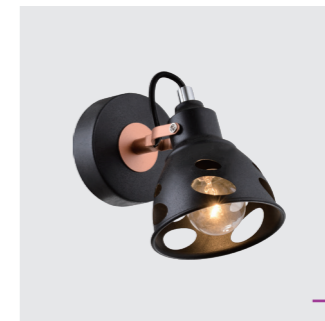

# spot

\* spot

**75456**  
Notos  
↔380mm ↓200mm

steel-matt black, red copper  
3xE14/40W  
EAN 8585032233975

**75455**  
Notos  
↔350mm ↓200mm  
steel-matt black, red copper  
2xE14/40W  
EAN 8585032233968