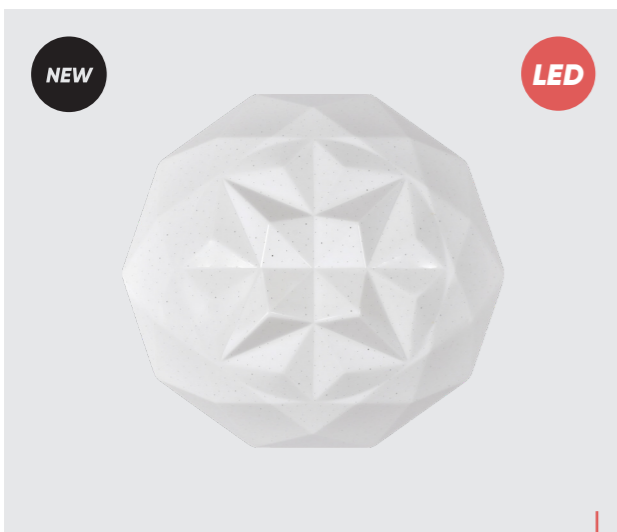

71325
Arctyk
Ø395mm ↓104mm

metal-white
plastic-white
LED 36W/2700lm, 4000K
EAN 8585032237485