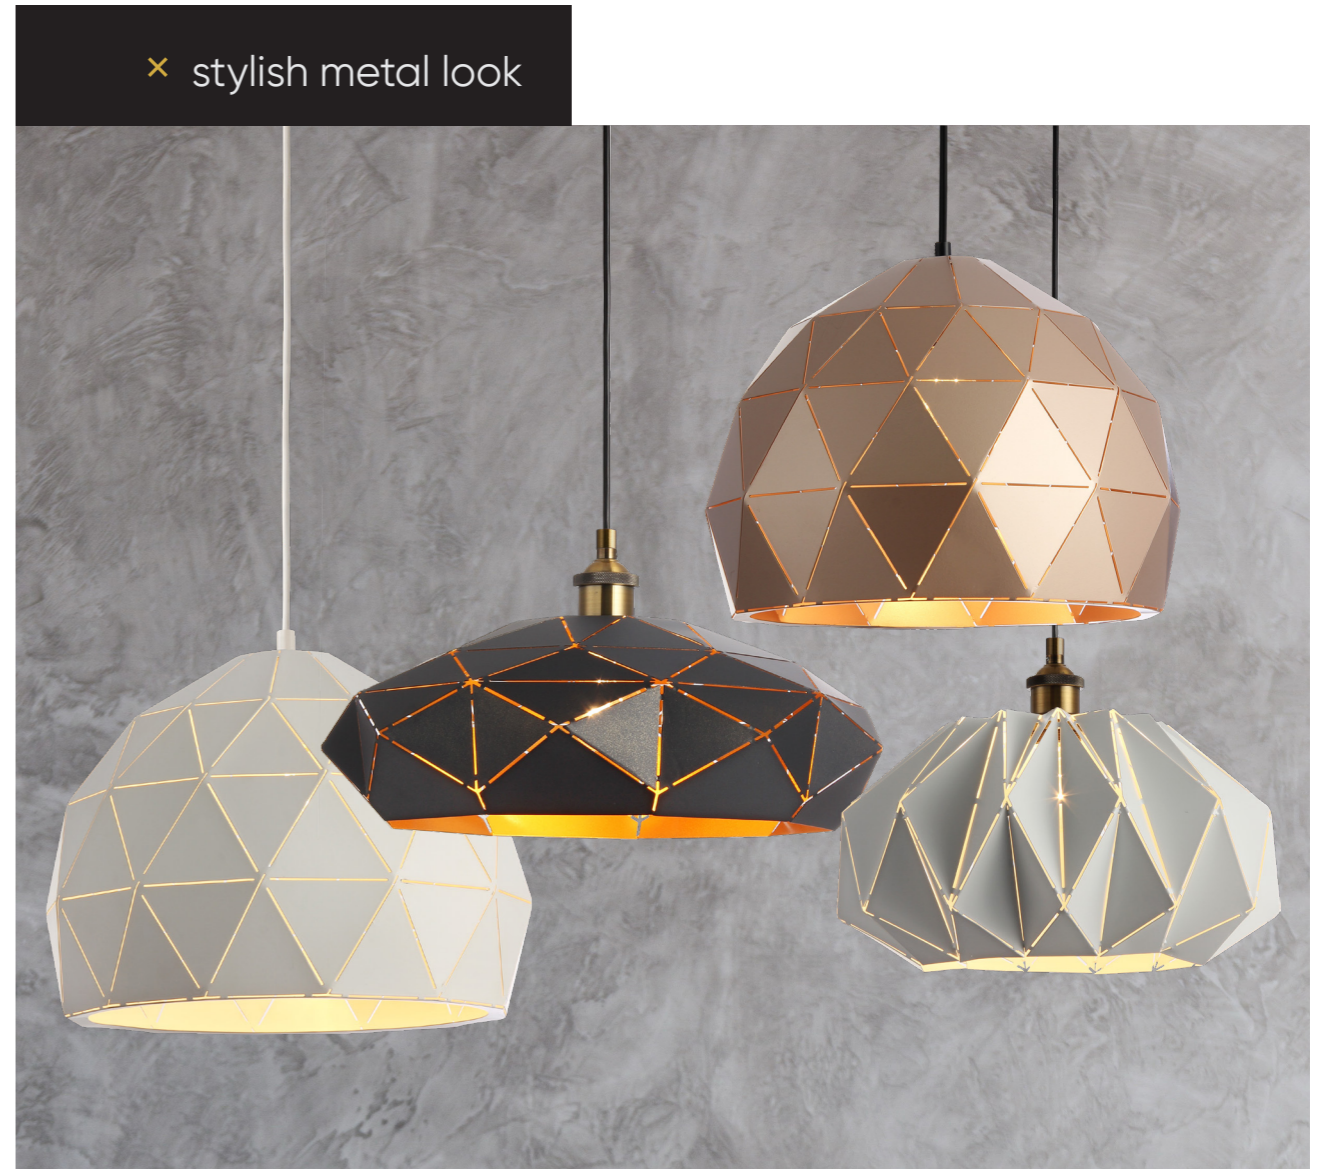

46310
Catania
↔390mm ↓1140mm
metal-matt black, gold,
antique brass
1xE27/40W
EAN 8585032234347
E27 ⚡ Ⓢ

46311
Catania
↔350mm ↓1180mm
metal-matt white,
antique brass
1xE27/40W
EAN 8585032234354
E27 ⚡ Ⓢ