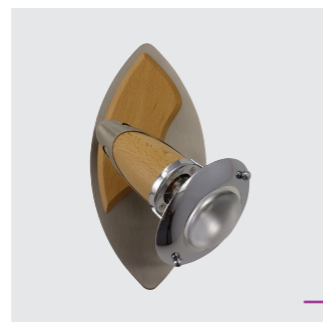

317
Zeus
↔100mm ↓200mm

metal-nickel satin,
chrome, wood-light
1xE14/40W/ with switch
EAN 8590828655992