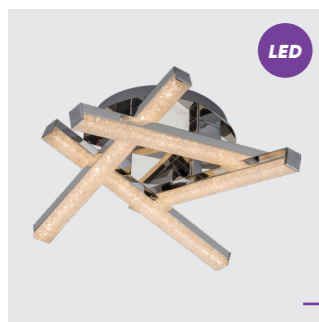

LED

**27508**  
Yago

↔ 375mm ↓130mm

metal-chrome  
plastic-crystal effect  
**LED 16W/1300lm, 3000K**  
EAN 8585032234620

LED

**27507**  
Yago

↔ 340mm ↓130mm

metal-chrome  
plastic-crystal effect  
**LED 12W/960lm, 3000K**  
EAN 8585032234613