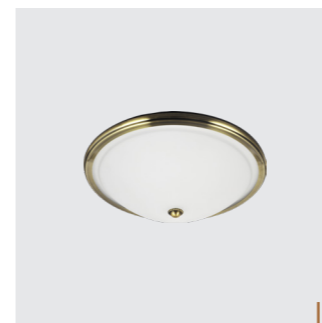

# camelot\_ maxx

**25030**  
Maxx  
↔190mm ↕205mm  
metal-nickel satin  
glass-alabaster white  
1x**E27/60W**  
EAN 8585032204166

**25031**  
Maxx  
↔220mm ↕355mm  
metal-nickel satin  
glass-alabaster white  
1x**E27/60W**  
EAN 8585032204173

**25052**  
Majestic  
↔400mm ↓920mm

metal-antique brass satin  
glass-shiny opal beige  
**1xE27/60W**  
EAN 8585032204661

**25050**  
Majestic  
↔220mm ↓350mm

metal-antique brass satin  
glass-shiny opal beige  
**1xE27/60W**  
EAN 8585032204647

**75351**  
Viola  
↔400mm ↓900mm

metal-gold brass  
glass-white  
**1xE27/40W**  
EAN 8585032224324

**75352**  
Viola  
↔300mm ↓110mm

metal-gold brass  
glass-white  
**2xE14/40W**  
EAN 8585032224287

**75353**  
Viola  
↔400mm ↓120mm