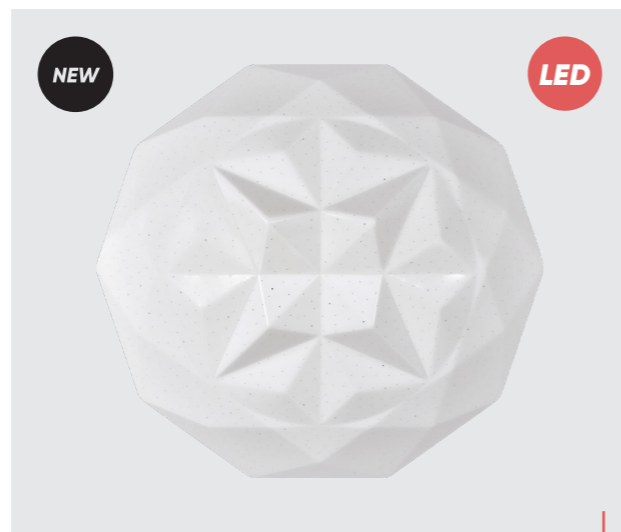

\* ceiling LED

\* ceiling LED

**71325**  
Arctyk  
Ø395mm ↓104mm

metal-white  
plastic-white  
LED 36W/2700lm, 4000K  
EAN 8585032237485

**71326**  
Arctyk  
Ø503mm ↓108mm

metal-white  
plastic-white  
LED 48W/3600lm, 4000K  
EAN 8585032237492