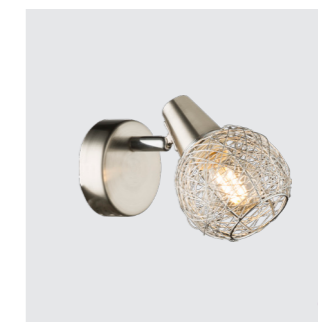

27500
Carrier
↔120mm ↓135mm
metal-nickel satin,
aluminium
1xE14/40W
EAN 8585032234545
E14 ⚡ Ⓢ