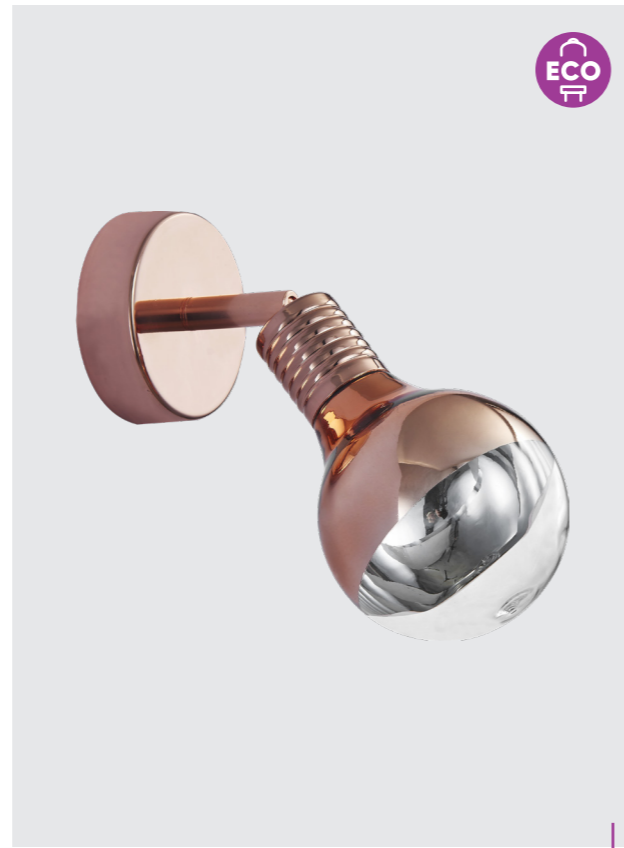

65028
Cupertino
↔200mm ↓110mm
metal-copper
glass-copper, clear
1xG9/33W
EAN 8585032223884
G9 ⚡ Ⓢ