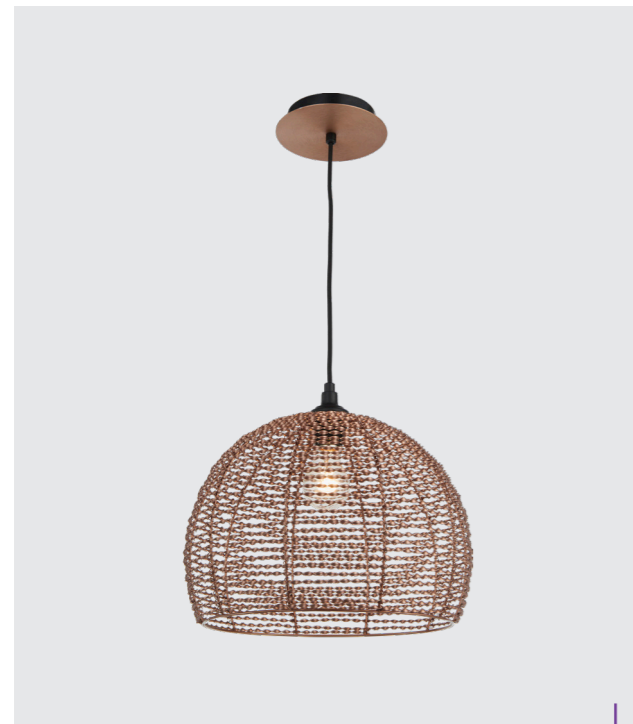

64364
Skeleton
↔350mm ↓1200mm

aluminium-satin copper
metal-black
1xE27/60W
EAN 8585032224140

E27 ⚡ Ⓢ

aluminium-silver
metal-chrome
1xE27/60W
EAN 8585032219726

E27 ⚡ Ⓢ

aluminium-silver
metal-chrome
1xE27/60W
EAN 8585032236280

E27 ⚡ Ⓢ