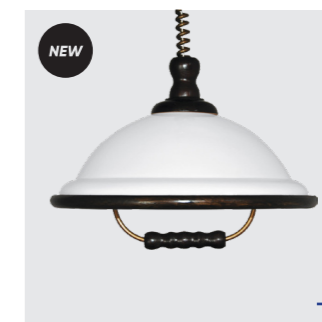

# pendant

**73006 W50**  
Acryl Wood  
↔400mm ↓650-1100mm

wood-light  
acryl-white  
1xE27/60W  
EAN 8585032236891

**73006 W51**  
Acryl Wood  
↔400mm ↓650-1100mm

wood-pine  
acryl-white  
1xE27/60W  
EAN 8585032236907