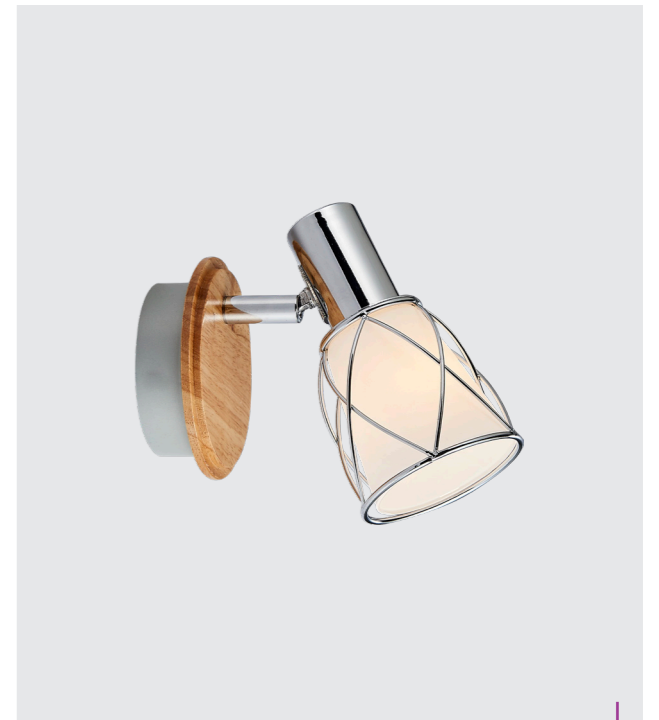

75450
Padre
↔170mm ↑140mm

metal-chrome, glass-white
wood-light
1xE14/40W
EAN 8585032225574
E14 ⚡ Ⓢ