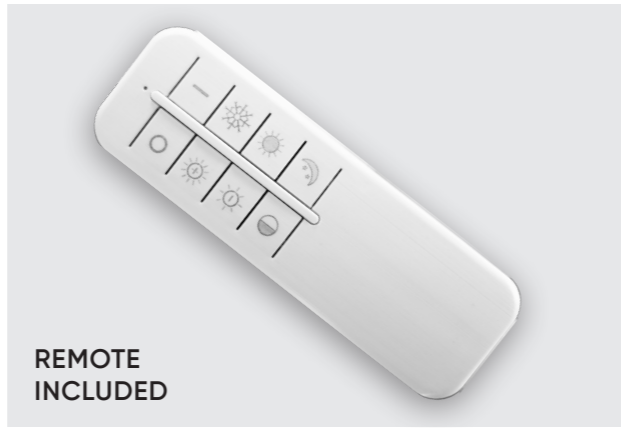

**45133**  
**Jasper**  
Ø385mm ⚓65mm

metal, plastic-white  
**LED 24W/1750lm, 4000K**  
EAN 8585032235054

REMOTE INCLUDED

LED

**17303**  
Kraton  
Ø800mm ↓50mm  
metal, aluminium, plastic-matt white  
LED 60W/4700lm, 2700-6500K  
EAN 8585032235771