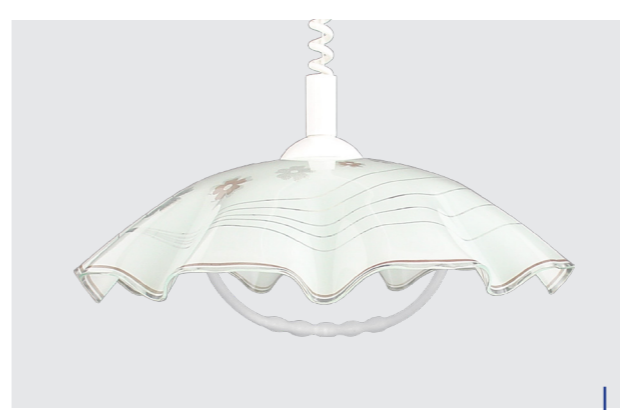

plastic-white
glass-shiny white
1xE27/60W
EAN 8586007084929

45
Lyra Glass
↔400mm ↓490-990mm