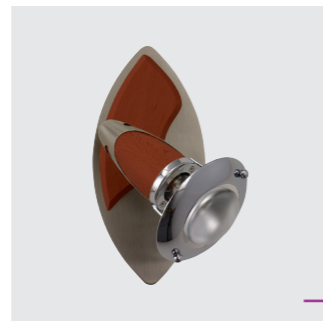

464
Zeus
↔100mm ↓200mm

metal-nickel satin
wood-cherry
1xE14/40W/ with switch
EAN 8585032200267