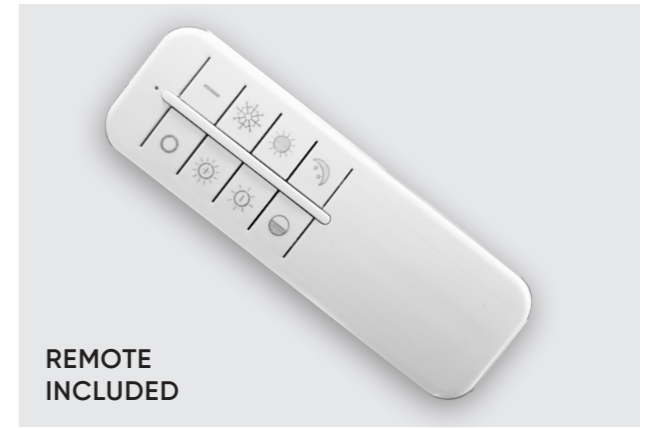

trivan

REMOTE INCLUDED

* ceiling LED