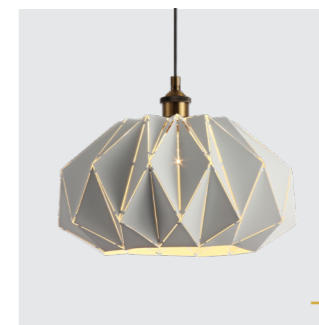

metal-matt black, white  
1xE27/40W  
EAN 8585032234323  
E27 ⚡ Ⓢ

**46309**  
Trier  
↔345mm ↓1145mm

metal-matt white  
1xE27/40W  
EAN 8585032234330  
E27 ⚡ Ⓢ

**46310**  
Catania  
↔390mm ↓1140mm  
metal-matt black, gold,  
antique brass  
1xE27/40W  
EAN 8585032234347  
E27 ⚡ Ⓢ