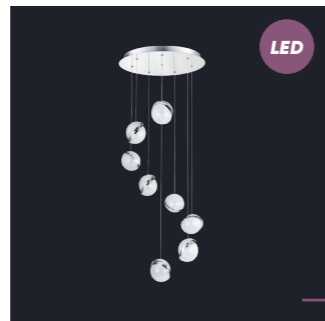

mirror stainless steel, crystal
3xE14/40W
EAN 8585032224218