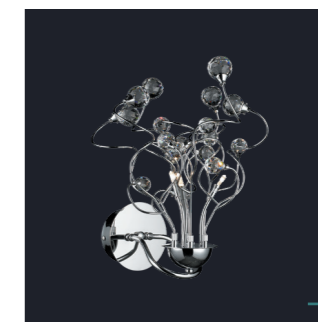

eratto

chrome, crystal
33W LED/2560lm, 4000K
EAN 8585032225512

* crystal