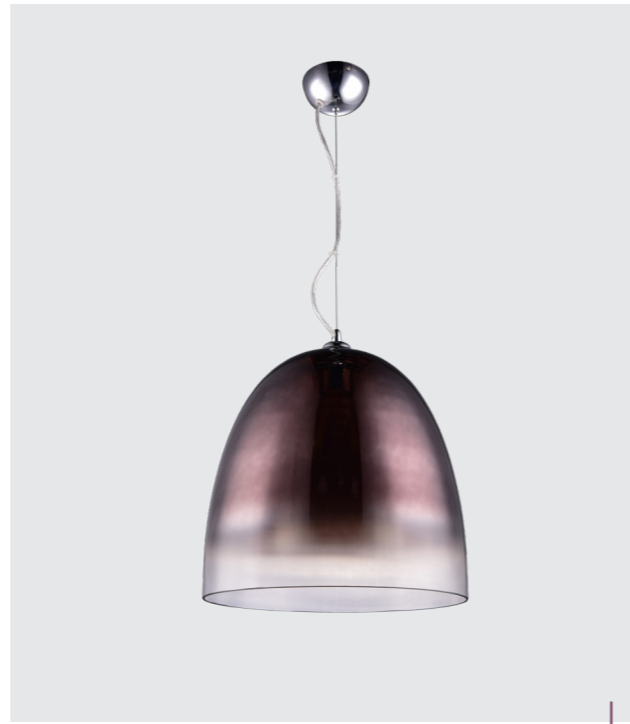

46120
Amarillo
€380 ↔ €800 ↔ €800

chrome, glass
12xGU10/50W
EAN 8585032234729

61305
Sakura
€1200 ↔ €550 ↔ €550

chrome, white silicone
6x13,2W LED/6350lm,
3000K
EAN 8585032225666

61306
Sakura
€1200 ↔ €750 ↔ €80

chrome, white silicone
3x13,2W LED/3120lm,
3000K
EAN 8585032225673

46078
Bayamo
↑1500 ↔330 ↔330
glass ↓320 ↔330

chrome,
glass coffee/clear
1xE27/60W
EAN 8585032225321

46079
Dover
↑1500 ↔330 ↔330
glass ↓380 ↔330