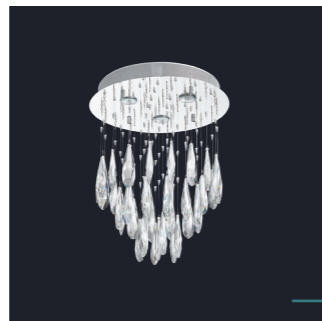

LED GU10

62409
Aramea
↓240 ↔600 ↔600
chrome, crystal
24W LED/1920lm, 3000K,
7xGU10/50W
EAN 8585032224690

LED GU10

× elegant crystal lighting

62430
Russet
 ⚡1280 ↔500 ↔500
 chrome, crystal
 5xGU10/50W
 EAN 8585032235146