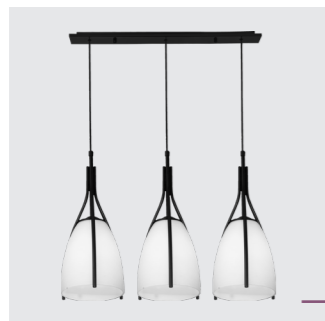

61302
Zorzo
⌘850 ⇄720 ⇄180
matt black, opal white
3xE27/60W
EAN 8585032225635