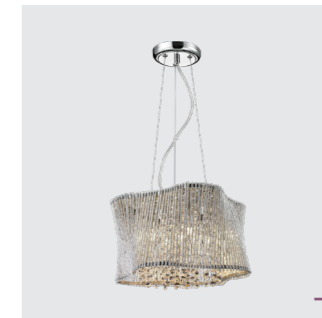

46105
Zonda
↓1475 ↔400 ↔400
chrome, aluminium, crystal
5xG9/33W
EAN 8585032219191