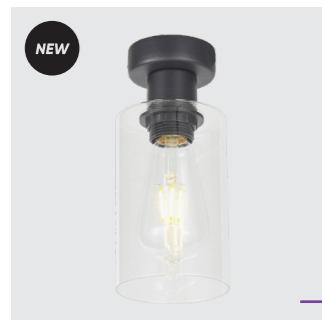

NEW

metal-sandy black
glass-clear
1x**E27/40W**
EAN 8585032236778