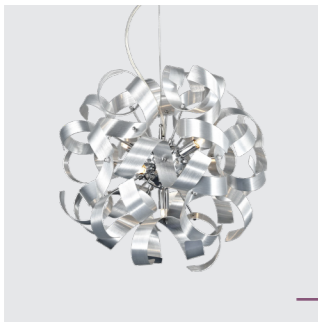

NEW
64420
Ribbon
€1700 ↔ €600 ↔ €600

satin copper, chrome
3xG9/33W
EAN 8585032236419

NEW
64421
Ribbon
€1200 ↔ €1100 ↔ €300

satin copper, chrome
3xG9/33W
EAN 8585032236426

× elegant metal look

64348
Ribbon
⌘1200 ↔420 ↔420
matt aluminium, chrome
5xG9/33W
EAN 8585032222245