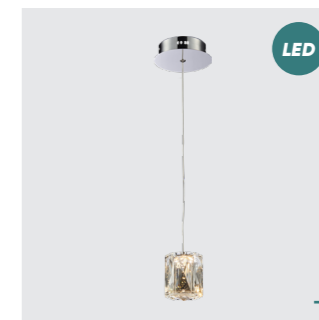

stainless steel, crystal
5W LED/400lm, 3000K
EAN 8585032224621