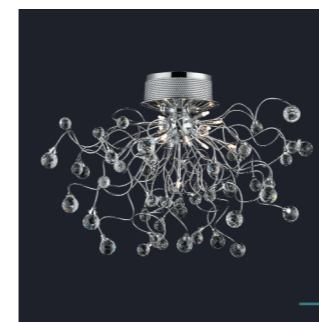

eratto

chrome, crystal
33W LED/2560lm, 4000K
EAN 8585032225512

* crystal