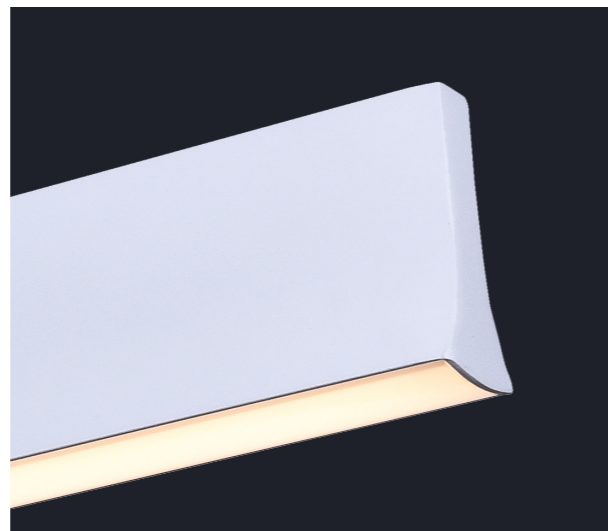

18414
Oblo
 ↳1200 ↳915 ↳35
 matt white, acrylic white
30W LED/1800lm, 4000K
 EAN 8585032236198

64300
Diamo
 ↳1200 ↳420 ↳420

chrome, opal glass
6xE14/40W
 EAN 8585032217098

69044
Macao
 ↳310 ↳400 ↳400

chrome, opal-smoked glass
3xE27/60W, 3x3W LED
 EAN 8585032219375