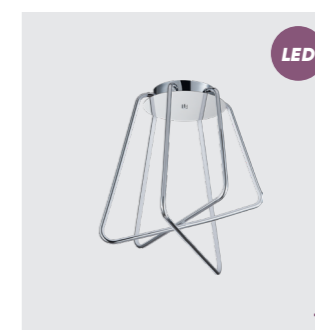

× design

18104
Minuet
⌘1200 ↔550 ↔550

nickel satin, white silicone
35W LED/3360lm, 3000K
EAN 8585032234880

18106
Minuet
⌘270 ↔700 ↔700

nickel satin, white silicone
40W LED/3912lm, 3000K
EAN 8585032234903

61300
Galactica
⌘1200 ↔450 ↔450
chrome, white silicone
57.6W LED/4500lm, 3000K
EAN 8585032225611