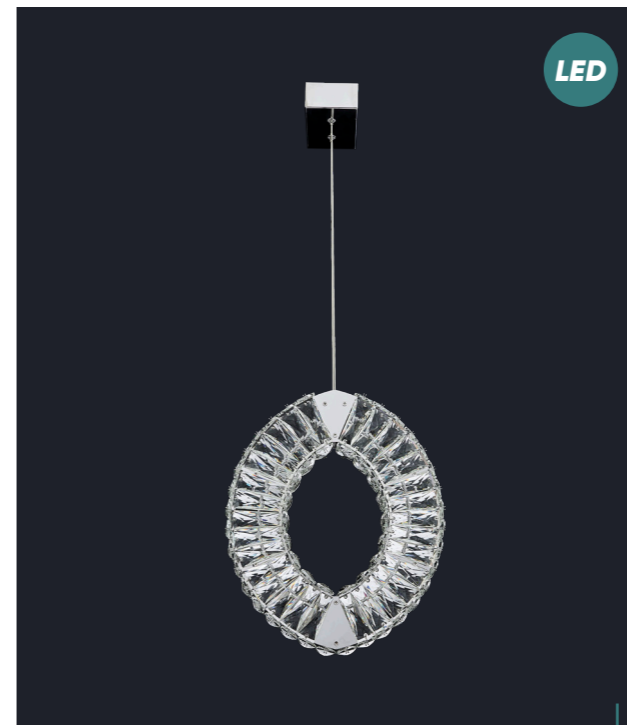

64390
Smirra
↑1000 ↔330 ↔400