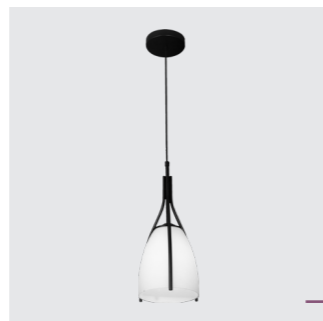

chrome, fabric black, crystal
6xE14/40W
EAN 8585032219559

chrome, fabric black, crystal
1xE14/40W
EAN 8585032219566

chrome, fabric black, crystal
6xE14/40W
EAN 8585032220265