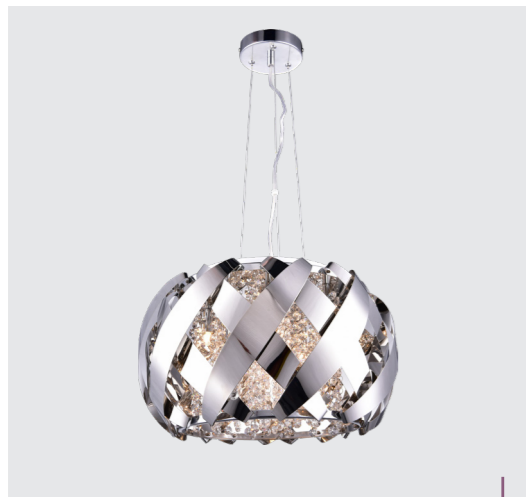

× chrome-crystal elegance

46069 Stratoss
 ↕1500 ↔450 ↔450
 mirror stainless steel, crystal
6xG9/33W
 EAN 8585032225000

46068 Stratoss
 ↕240 ↔450 ↔450
 mirror stainless steel, crystal
6xG9/33W
 EAN 8585032224997