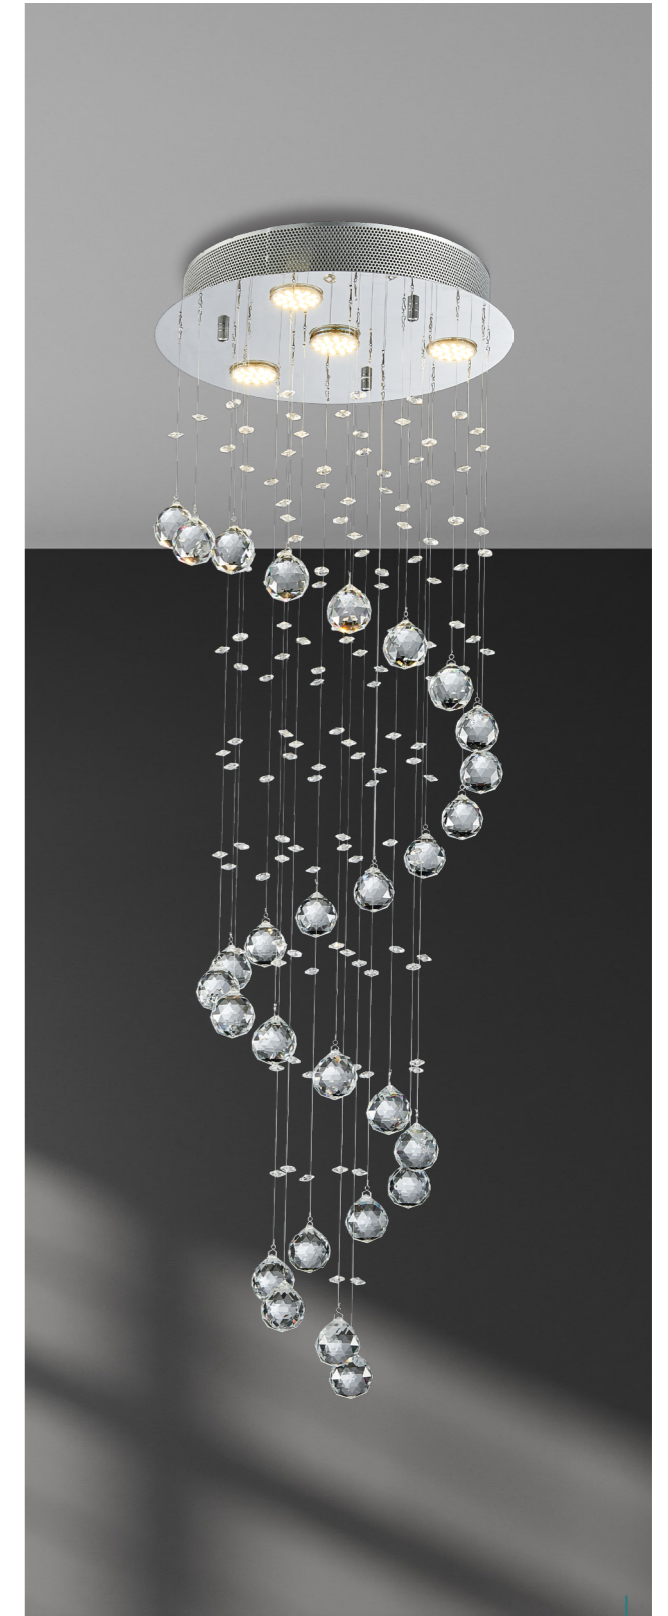

62410
Coil
⚡1065 ↔350 ↔350

chrome, crystal
4xGU10/50W
EAN 8585032224706

× crystal