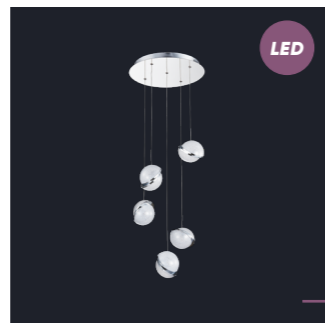

62432
Malcolm
⤴1100 ⤴400 ⤴400
chrome, acrylic crystal effect
40W LED/3000lm, 4000K
EAN 8585032235184