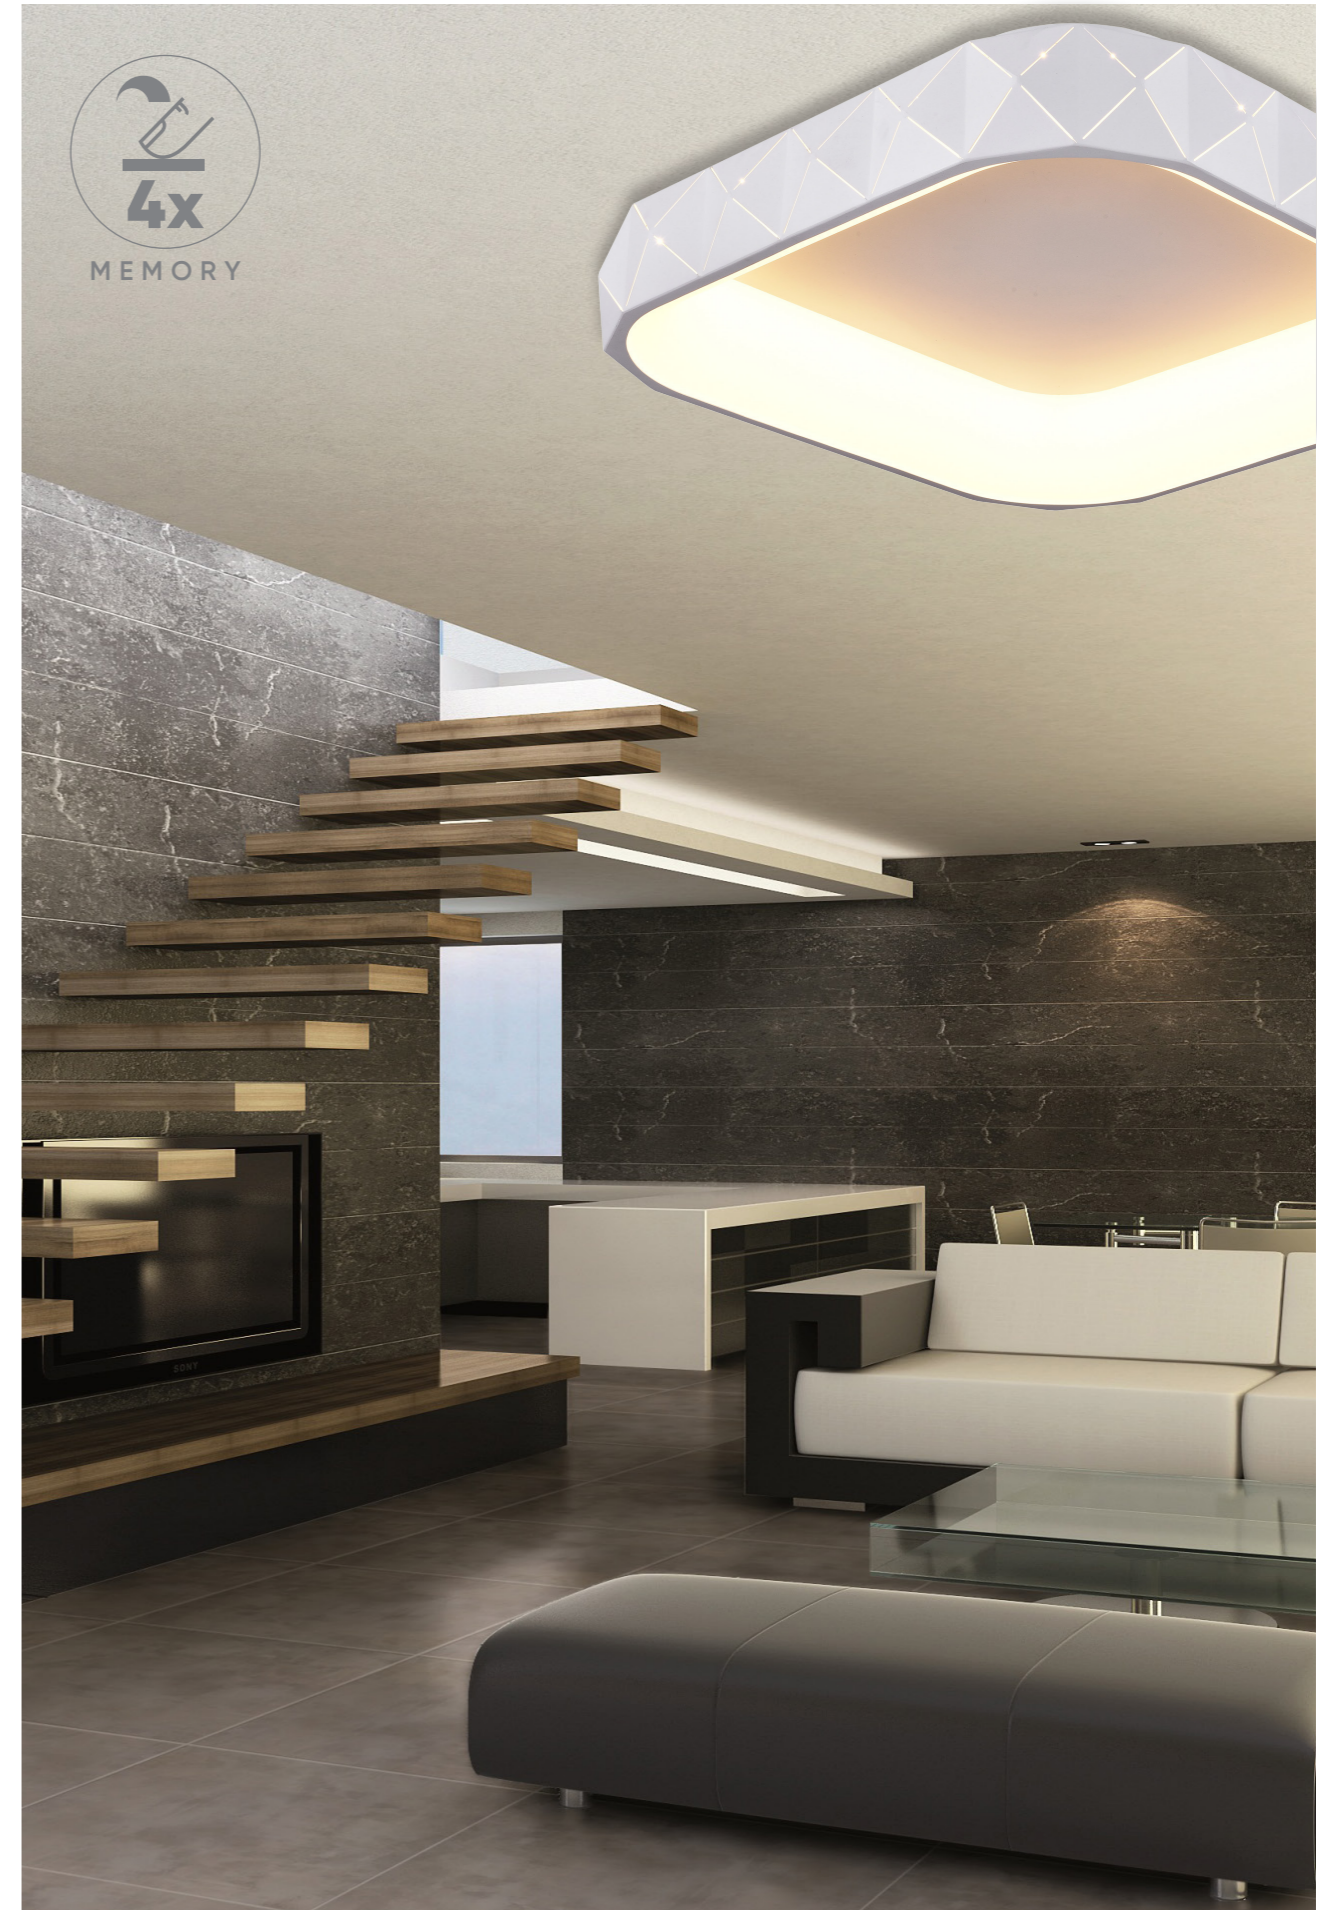

sandy coffee, plastic white
38W LED/2250lm, 4000K
EAN 8585032237751

LED ⌚ ⌚

canvas

matt white, plastic white
38W LED/2250lm, 4000K
EAN 8585032236181

LED ⌚ ⌚