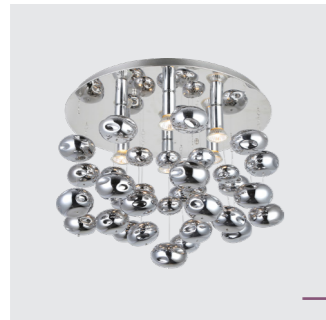

46119
Amarillo
€380 ↔ €490 ↔ €490

chrome, glass
6xGU10/50W
EAN 8585032234712