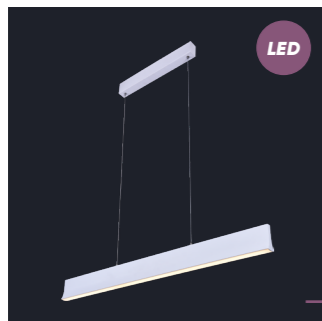

64325
Oxford
⌘1200 ⇄650 ⇄650

chrome, fabric black, crystal
6xE14/40W
EAN 8585032219559

64326
Oxford
⌘470 ⇄140 ⇄140

chrome, fabric black, crystal
1xE14/40W
EAN 8585032219566

33501
Pashmina
⌘2150 ⇄500 ⇄500

chrome, fabric black, crystal
6xE14/40W
EAN 8585032220265