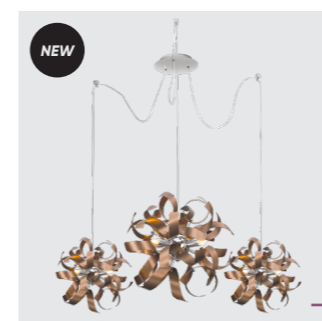

satin copper, crystal
6xG9/33W
EAN 8585032235269

64410
Ribbon Crystal
€340 ↔ €600 ↔ €600

aluminium, crystal
6xG9/33W
EAN 8585032235283

64374
Ribbon Crystal
€340 ↔ €600 ↔ €600

satin copper, crystal
6xG9/33W
EAN 8585032213748