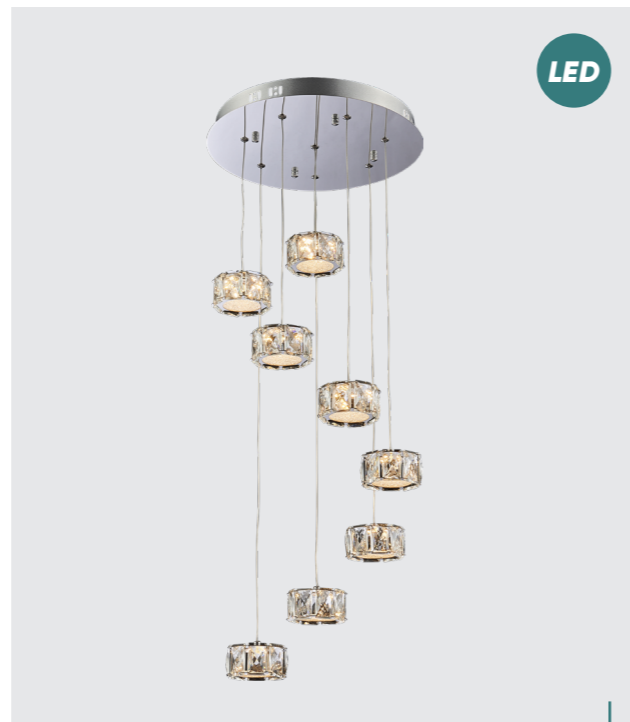

62415
Knox
€1550 ↔380 ↔380

chrome, crystal, acrylic crystal
40W LED/3120lm, 3000K
EAN 8585032224645