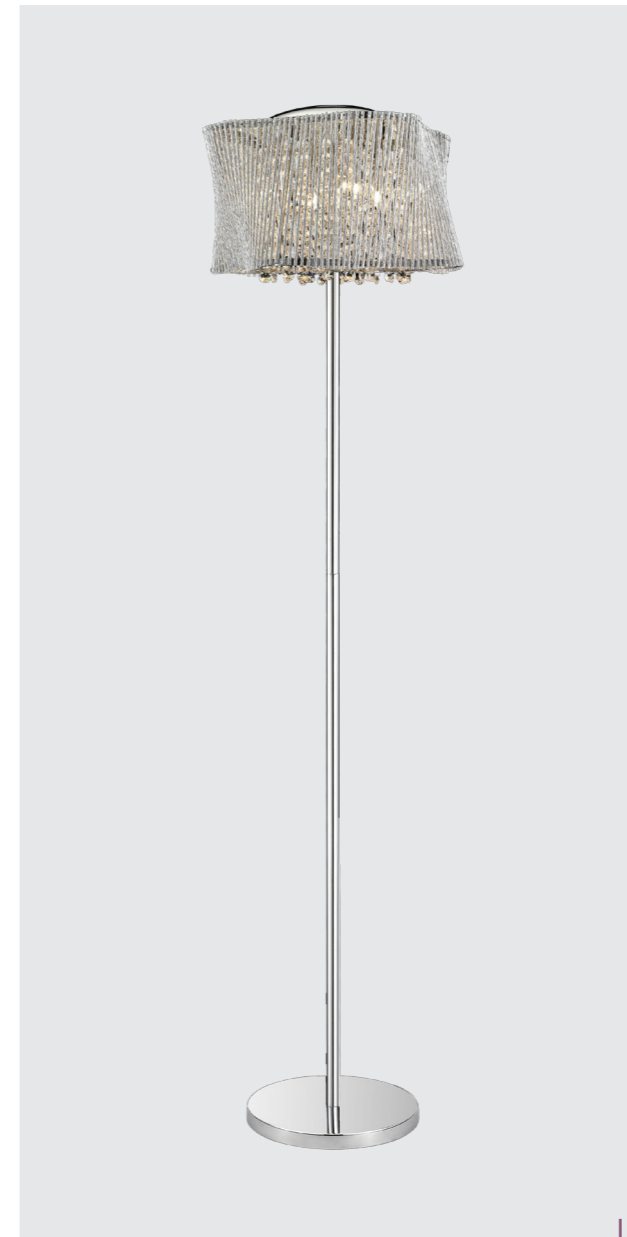

zonda

46107
Zonda
↓1620 ↔400 ↔400

aluminium, crystal
4xG9/33W
EAN 8585032219214