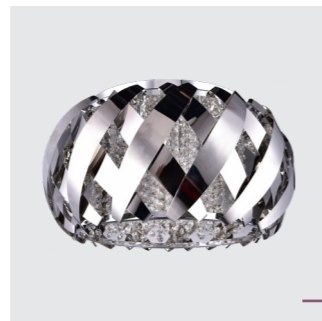

× chrome-crystal elegance

46069 Stratoss
 ↕1500 ↔450 ↔450
 mirror stainless steel, crystal
6xG9/33W
 EAN 8585032225000

46068 Stratoss
 ↕240 ↔450 ↔450
 mirror stainless steel, crystal
6xG9/33W
 EAN 8585032224997