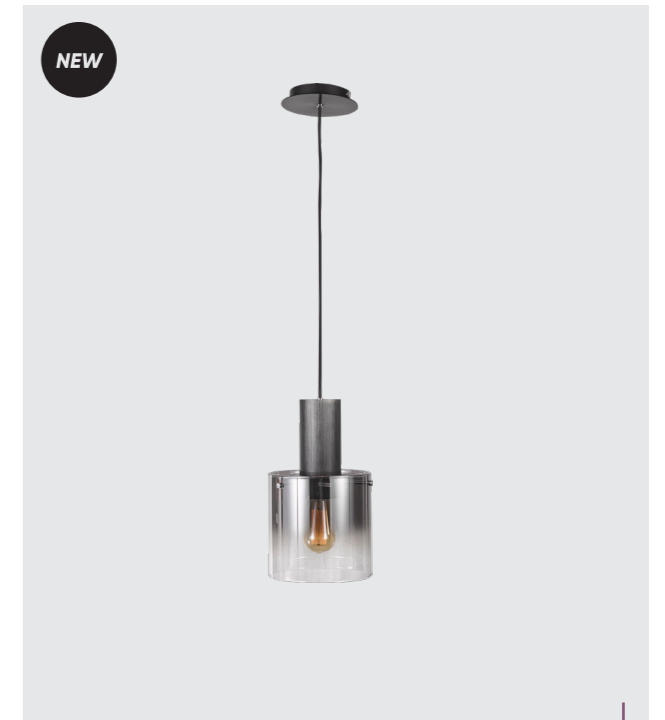

64403
Abrazo
€385 ↔ 120 ↔ 162

antique brass satin,
clear glass
1x E14/40W
EAN 8585032235252

× vintage elements

× glass with smoke effect

64414
Moxie
€1200 ↔ €900 ↔ €200

metal black, glass smoky
3xE27/60W
EAN 8585032236235