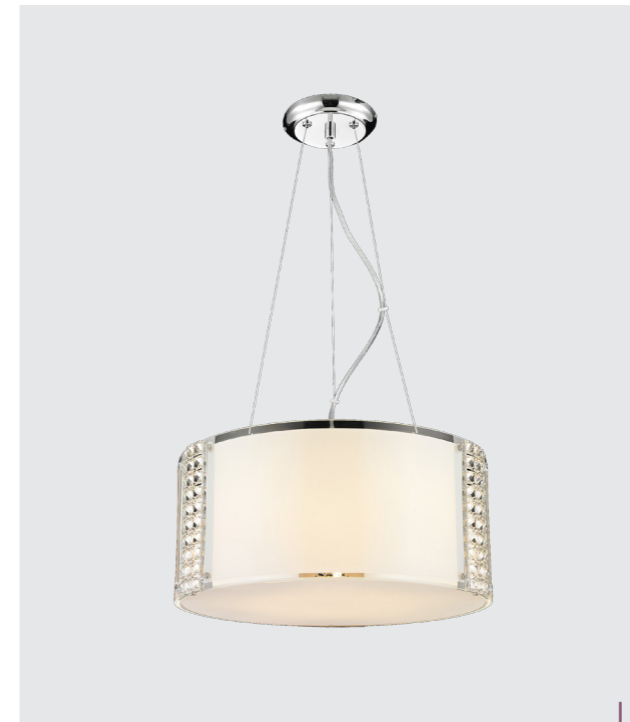

46113
Cifra
↑1410 ↔400 ↔400

chrome, glass frosted,
crystal
5xG9/33W
EAN 8585032221972

chrome, glass frosted,
crystal
7xG9/33W
EAN 8585032221965

chrome, glass frosted,
crystal
5xG9/33W
EAN 8585032219238