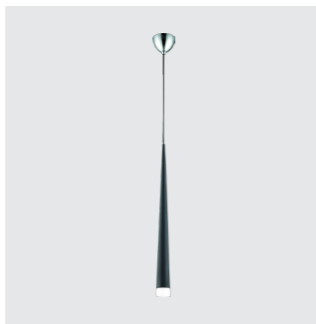

48002
Ebony

↑1200 ↔60 ↔60

chrome, black painting,
frosted glass
1xG9/33W
EAN 8585032208461