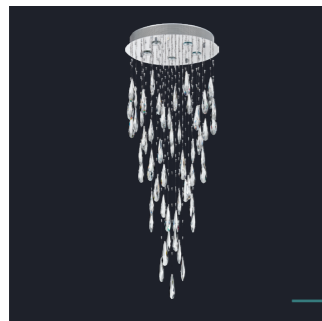

× elegant crystal lighting

62430
Russet
⚡1280 ↔500 ↔500
chrome, crystal
5xGU10/50W
EAN 8585032235146