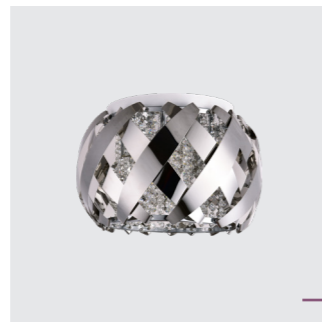

× chrome-crystal elegance

46069 Stratoss
 ↕1500 ↔450 ↔450
 mirror stainless steel, crystal
6xG9/33W
 EAN 8585032225000

46068 Stratoss
 ↕240 ↔450 ↔450
 mirror stainless steel, crystal
6xG9/33W
 EAN 8585032224997