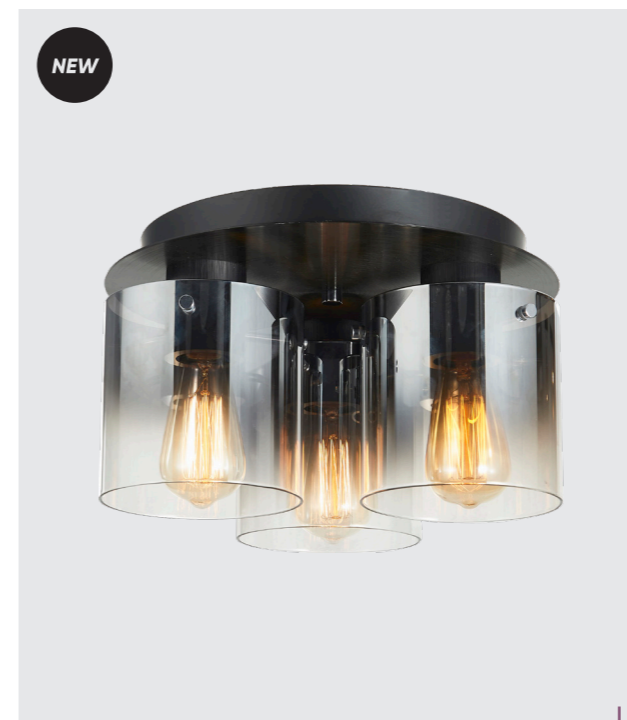

64416
Moxie
€210 ↔ €350 ↔ €350

metal black, glass smoky
3xE27/60W
EAN 8585032236259

metal black, glass smoky
1xE27/60W
EAN 8585032236266

metal black, glass smoky
1xE27/60W
EAN 8585032236273