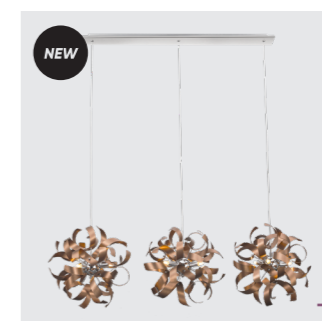

NEW
64420
Ribbon
€1700 ↔ €600 ↔ €600

satin copper, chrome
3xG9/33W
EAN 8585032236419

NEW
64421
Ribbon
€1200 ↔ €1100 ↔ €300

satin copper, chrome
3xG9/33W
EAN 8585032236426

× elegant metal look

64348
Ribbon
⌘1200 ↔420 ↔420
matt aluminium, chrome
5xG9/33W
EAN 8585032222245