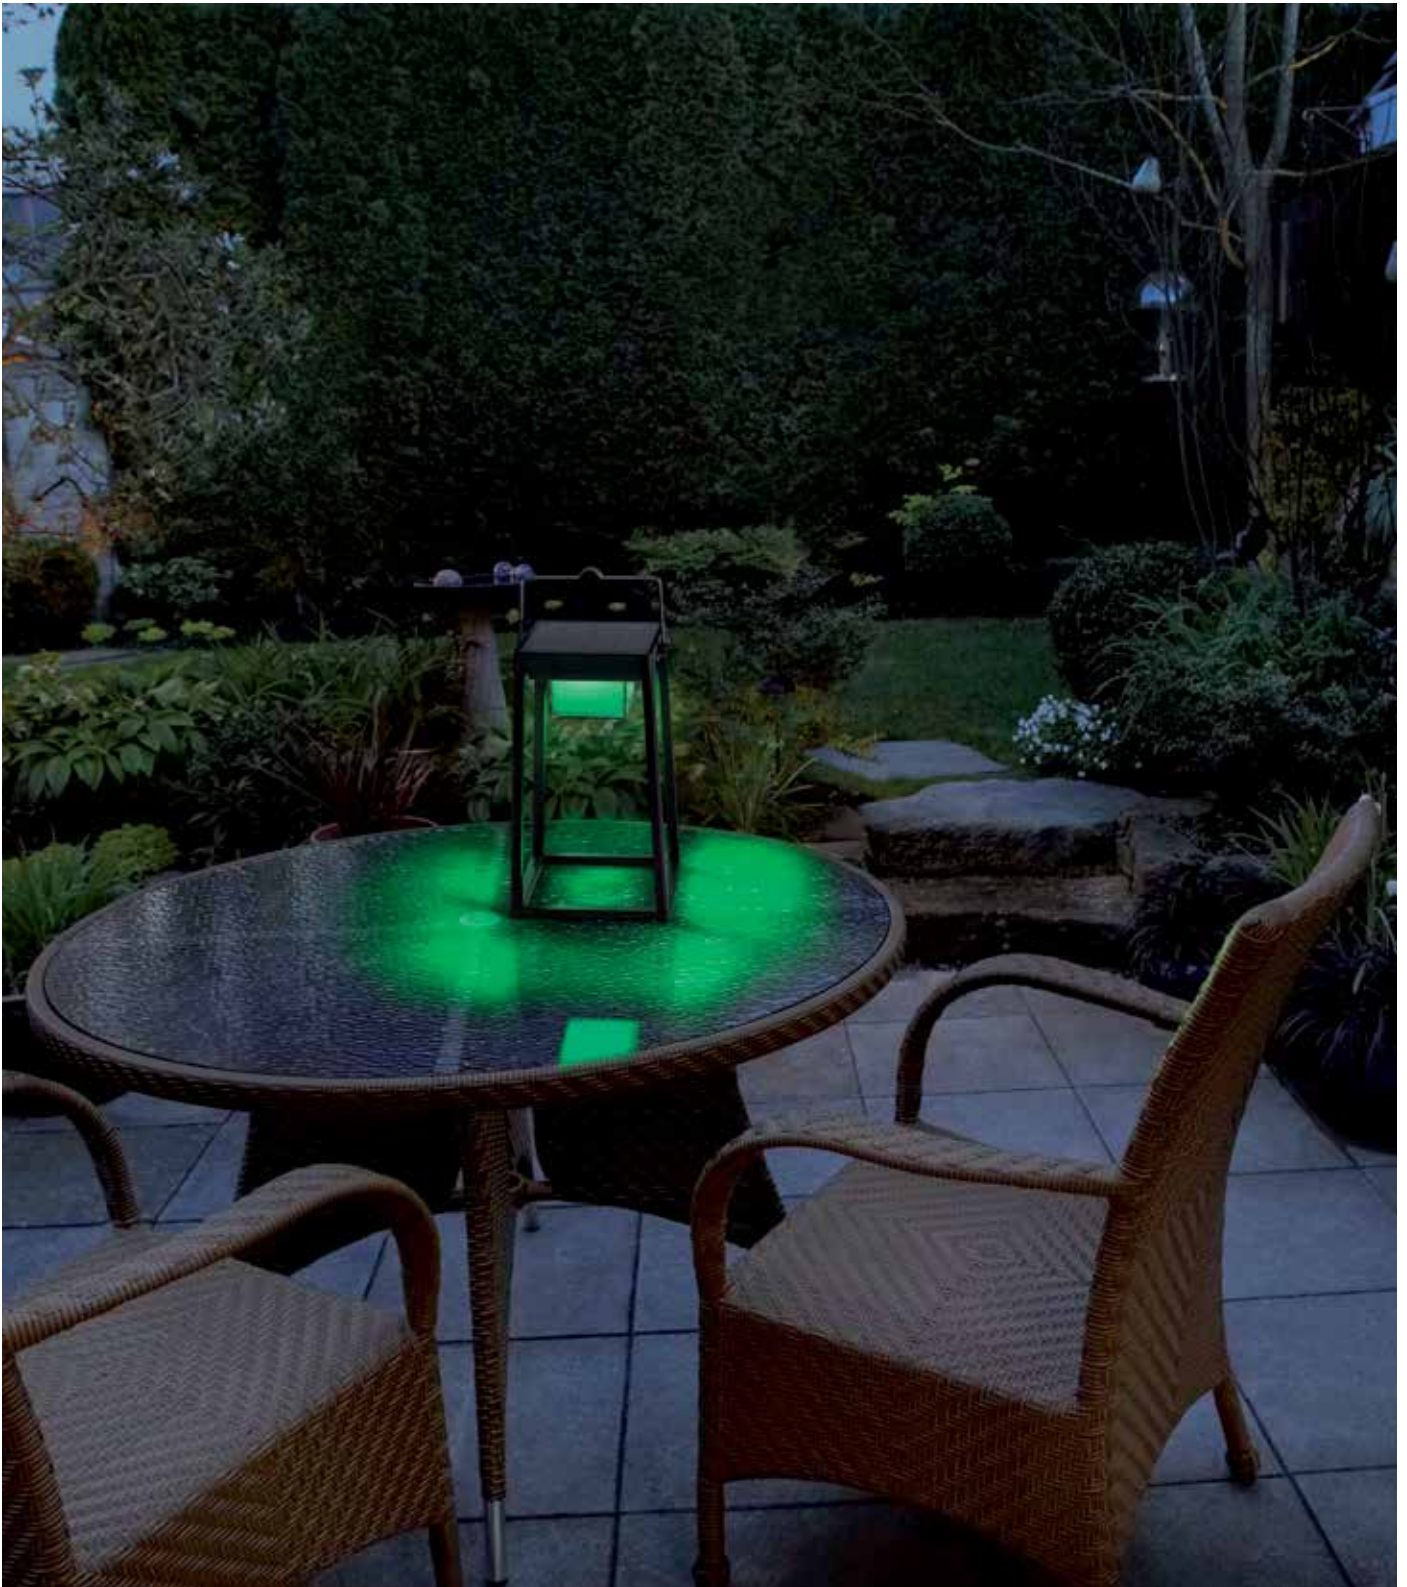

SMART⁺ BLUETOOTH TABLEFRAME SOLAR

MOBILE IP44 TABLE LIGHT WITH SOLAR PANEL, TUNABLE WHITE, RGB AND DIMMING FUNCTIONS