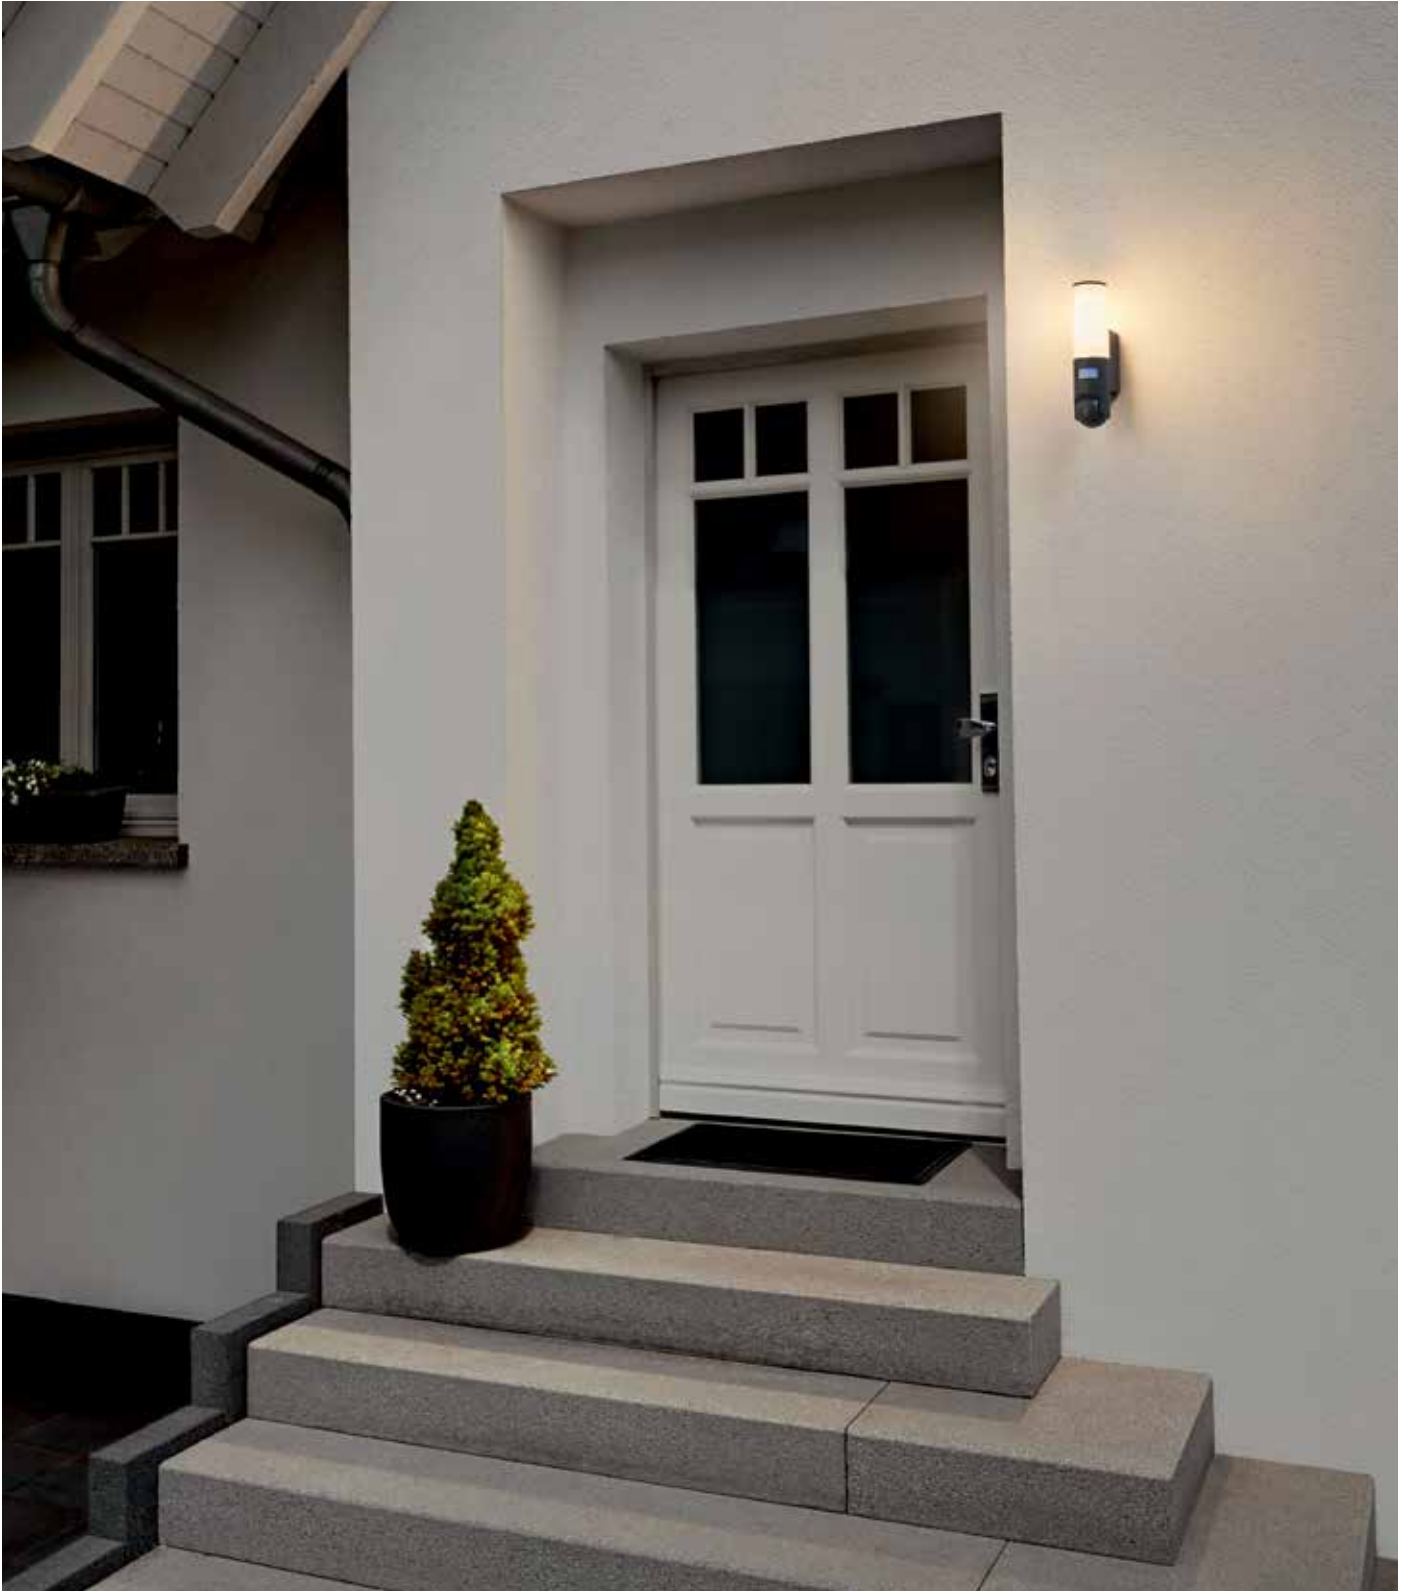

SMART+ WIFI WALL CAMERA

SMART OUTDOOR WALL LUMINAIRES WITH CAMERA, INTERCOM AND ALARM FUNCTION FOR FACADE LIGHTING