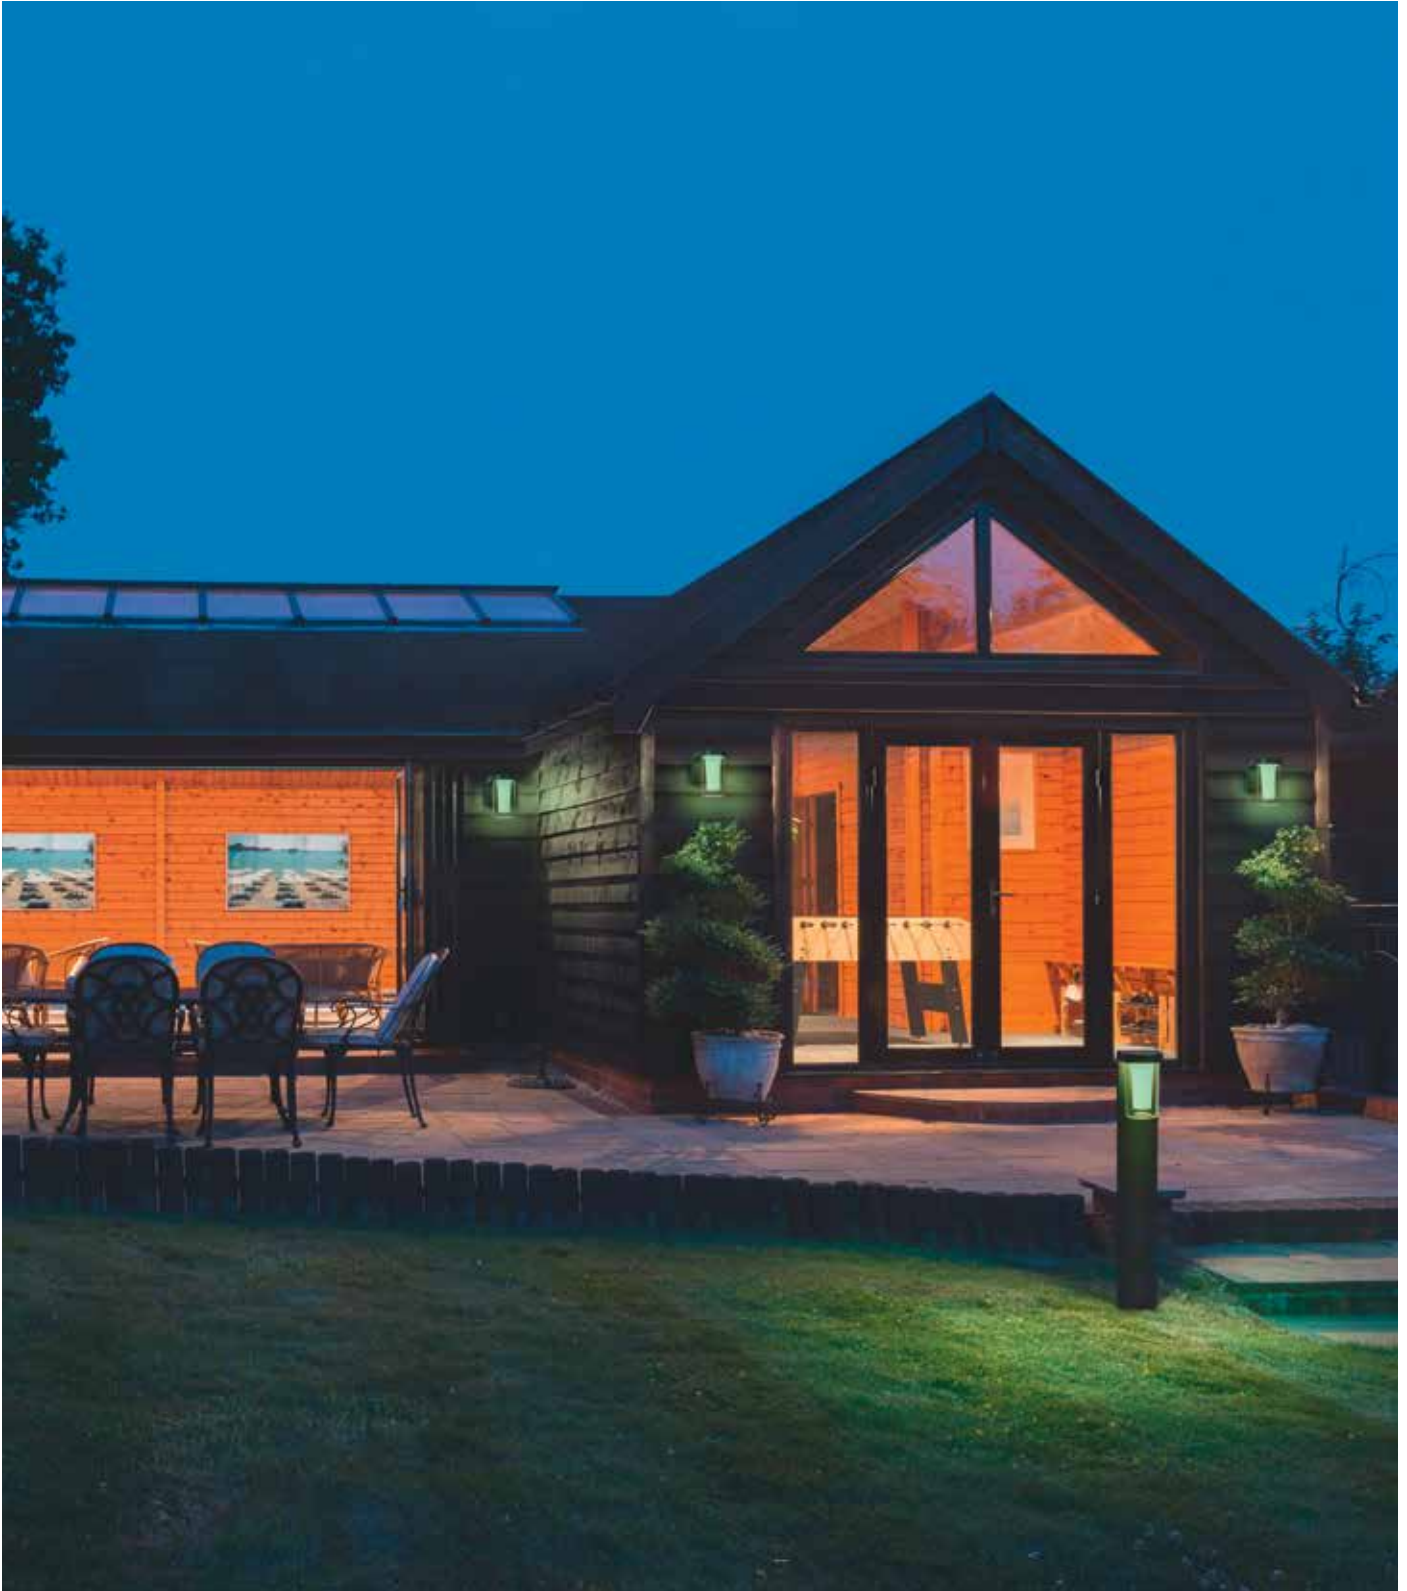

SMART⁺ WIFI CASCADE

SMART OUTDOOR LUMINAIRE FAMILY WITH RGBW FUNCTION
IN AN EXTRAORDINARY DESIGN