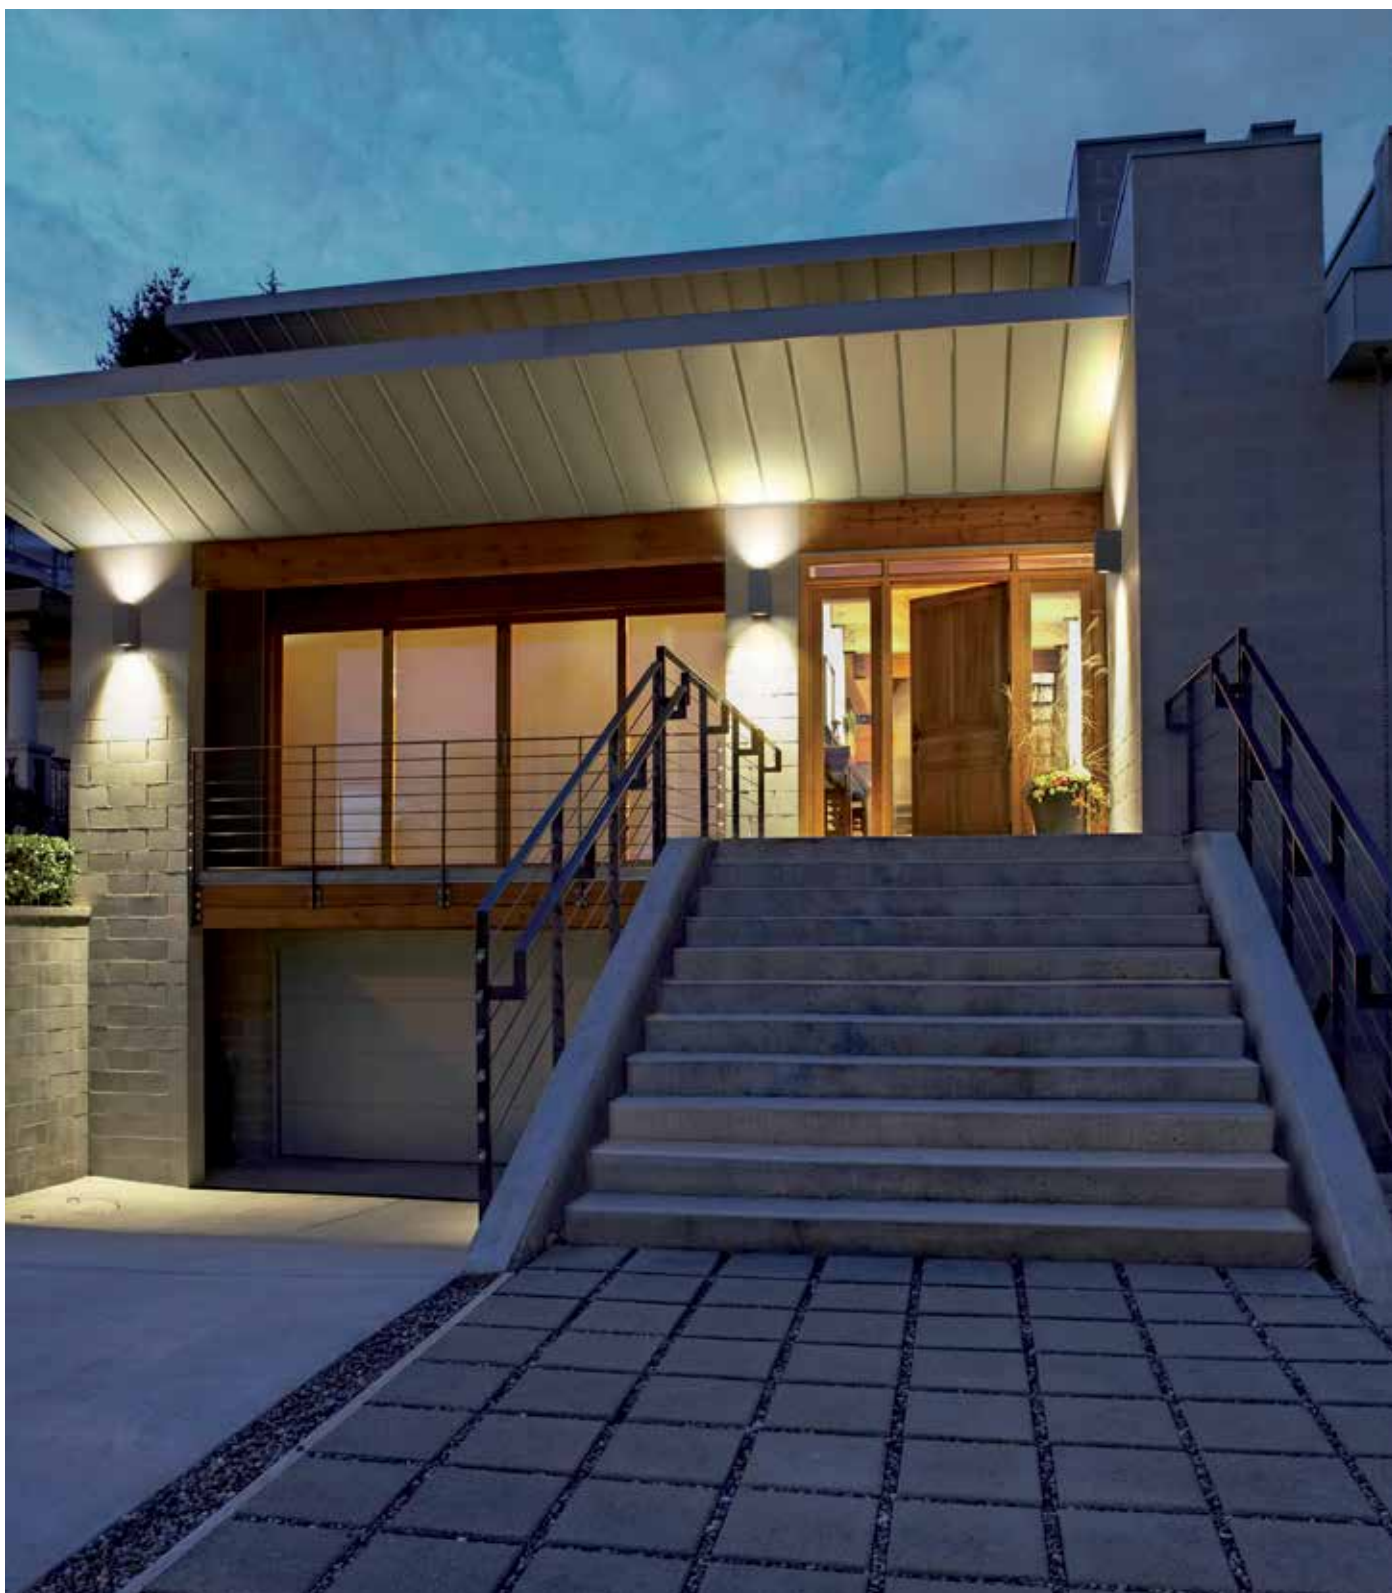

## **ENDURA® CLASSIC SQUARE**

OUTDOOR WALL LIGHTS IN CLASSIC DESIGN FOR GU10 LIGHT SOURCES

1  
ENDURA CLASSIC SQUARE UpDown black

2  
ENDURA CLASSIC SQUARE UpDown white

3  
ENDURA CLASSIC SQUARE Down black