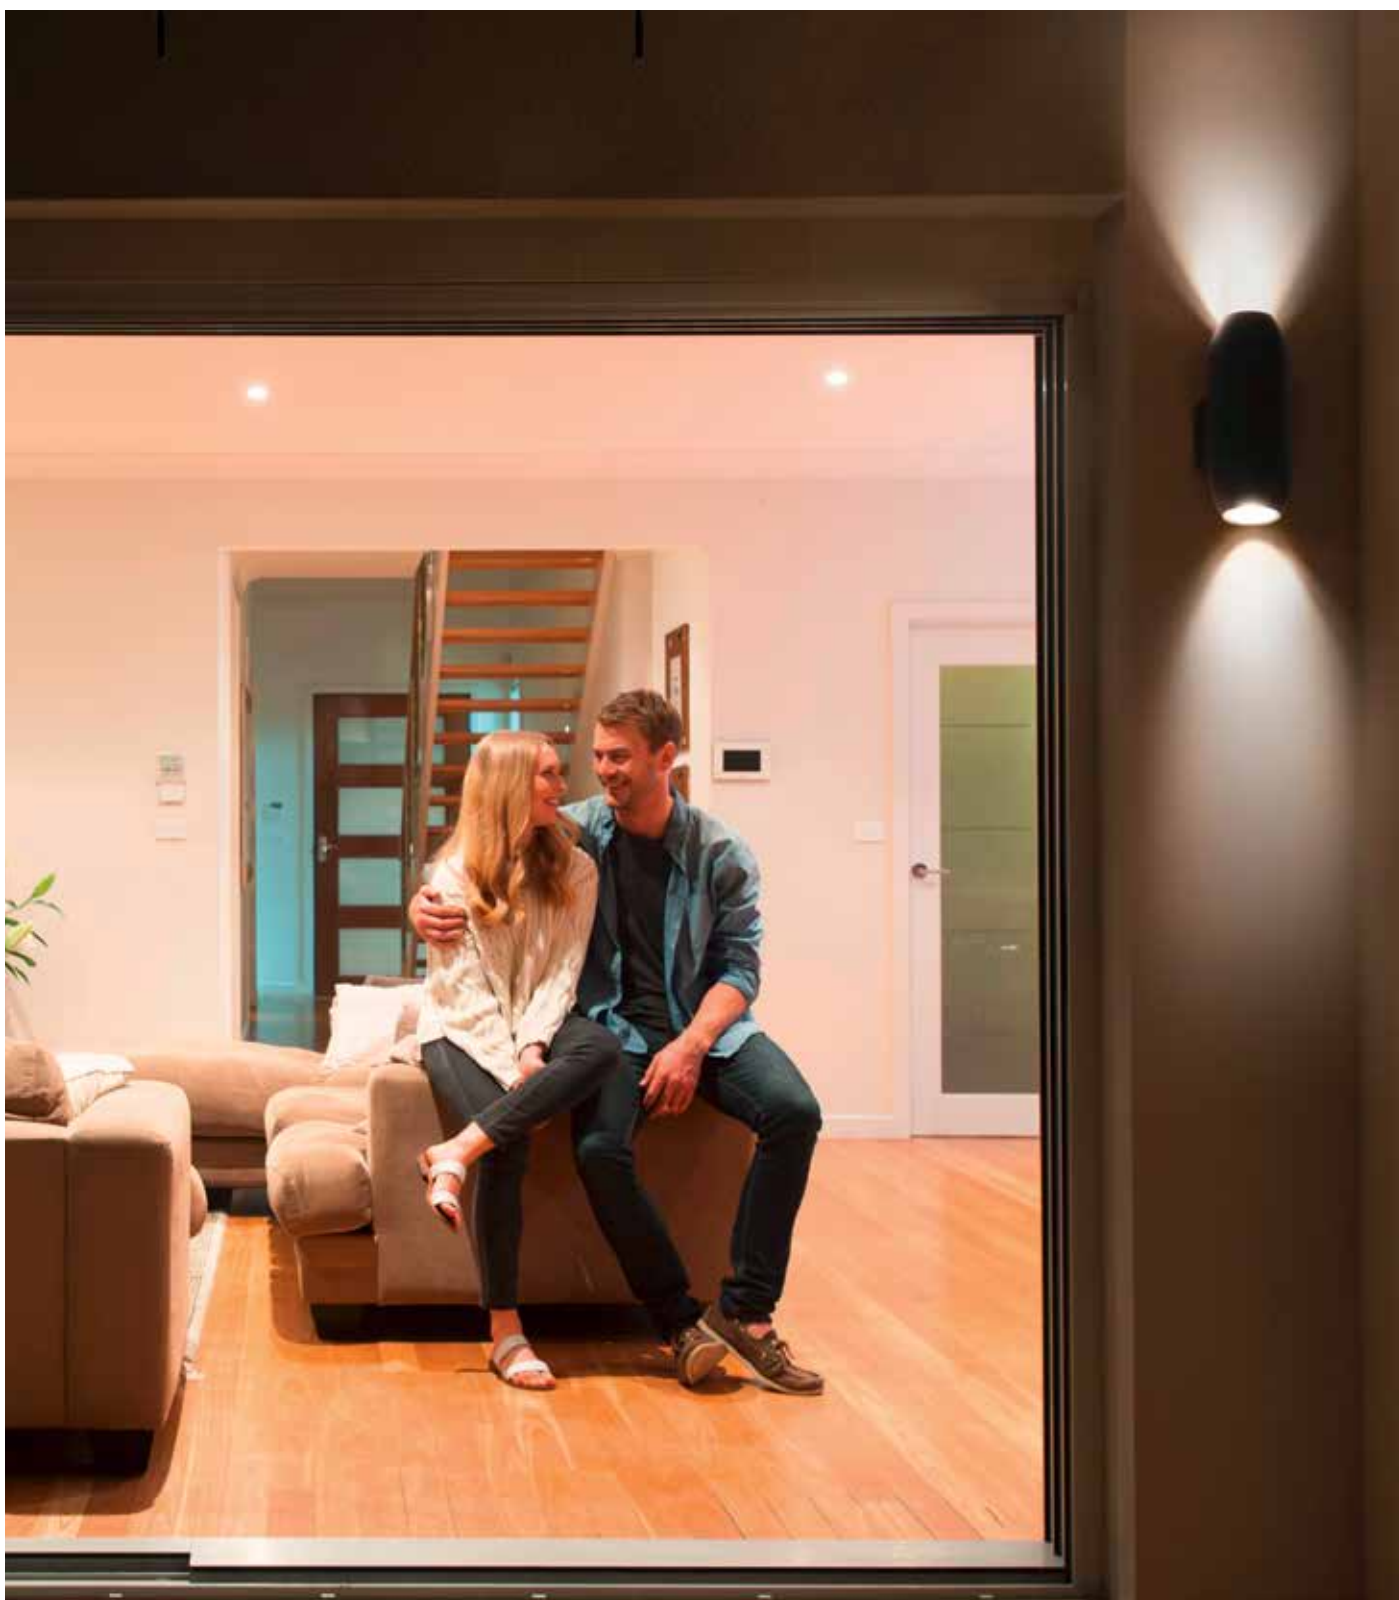

ENDURA® CLASSIC CANNON WALL

ELEGANT OUTDOOR WALL LUMINAIRES IN A PURIST BARREL DESIGN – FOR LED LAMPS WITH GU10 BASE