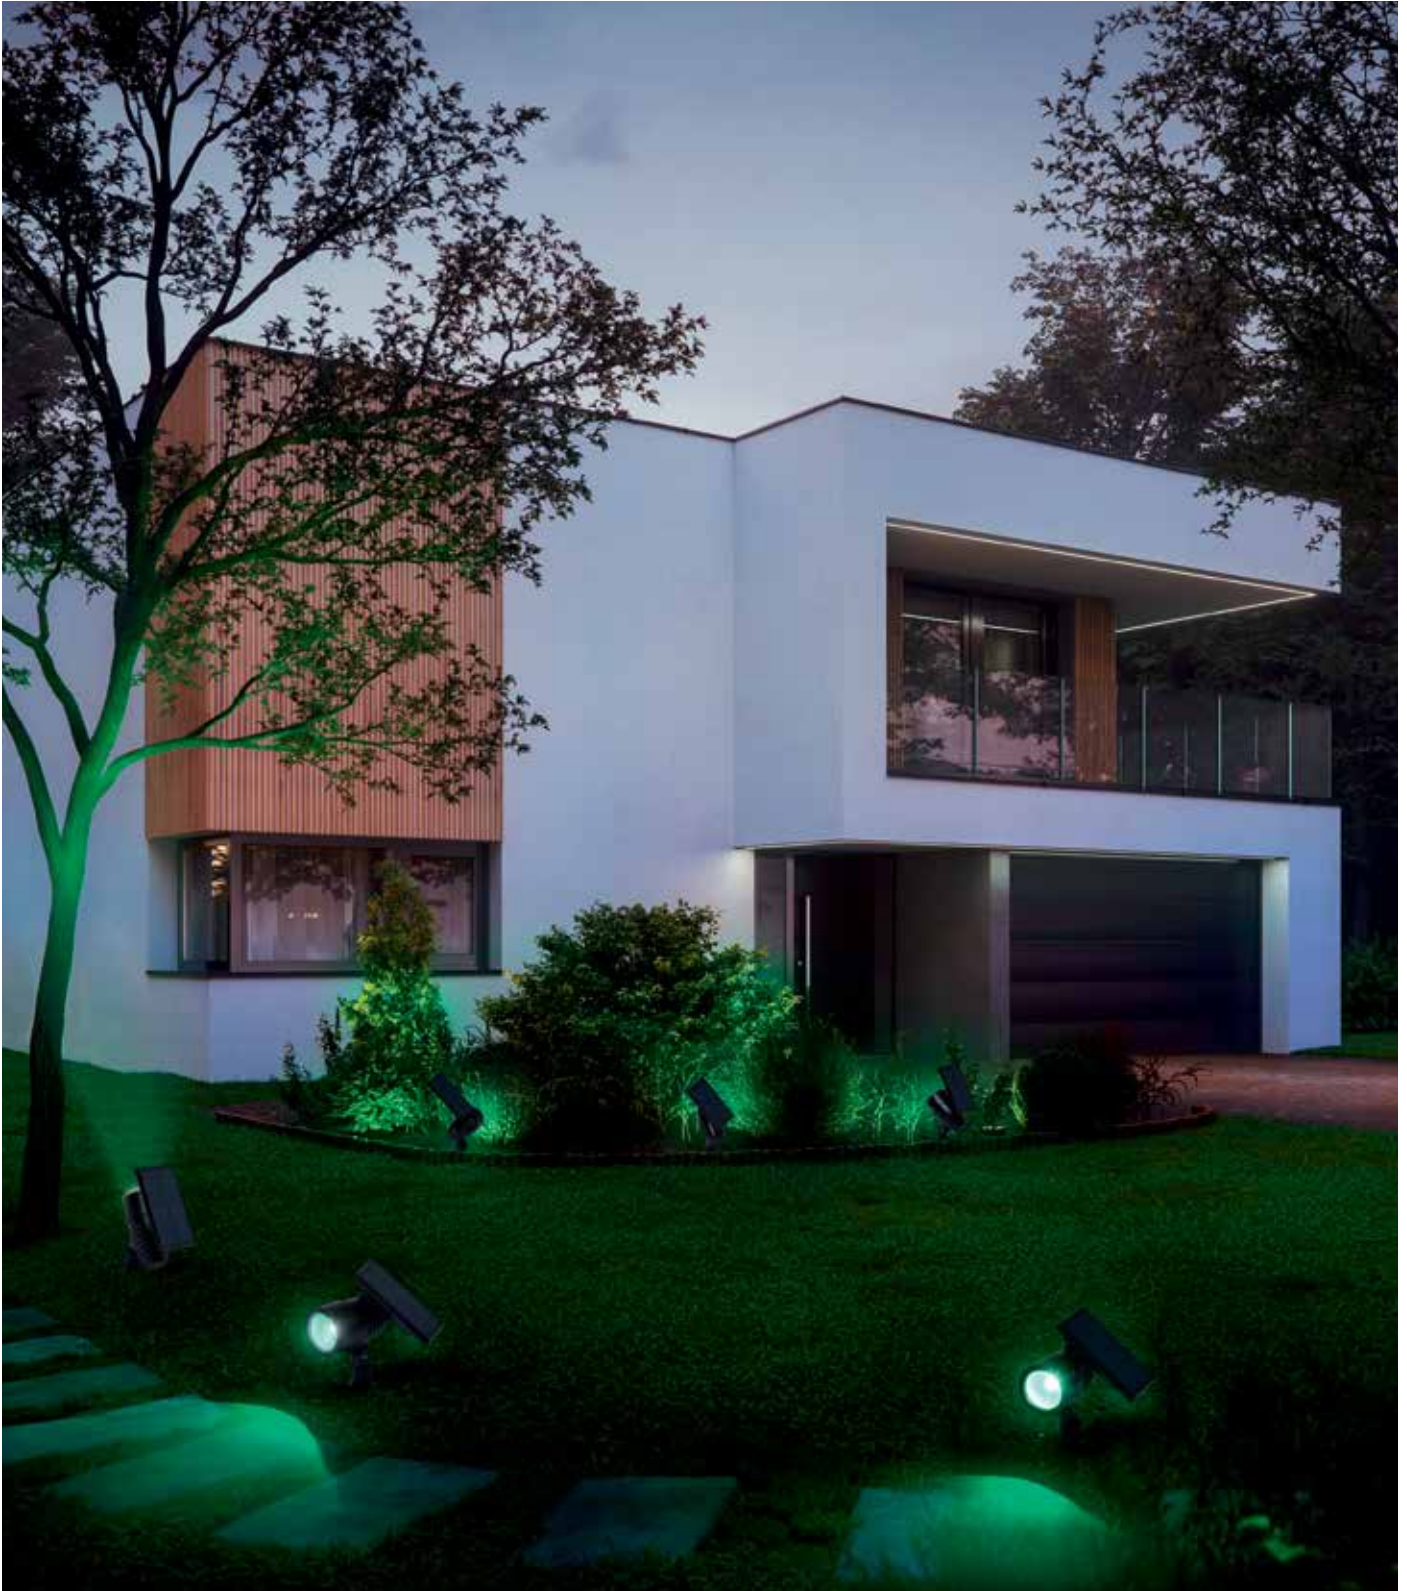

SMART+ BLUETOOTH SOLAR SPOT

SMART, SOLAR-POWERED OUTDOOR SPOTLIGHTS WITH TUNABLE WHITE, RGB AND DIMMING FUNCTION