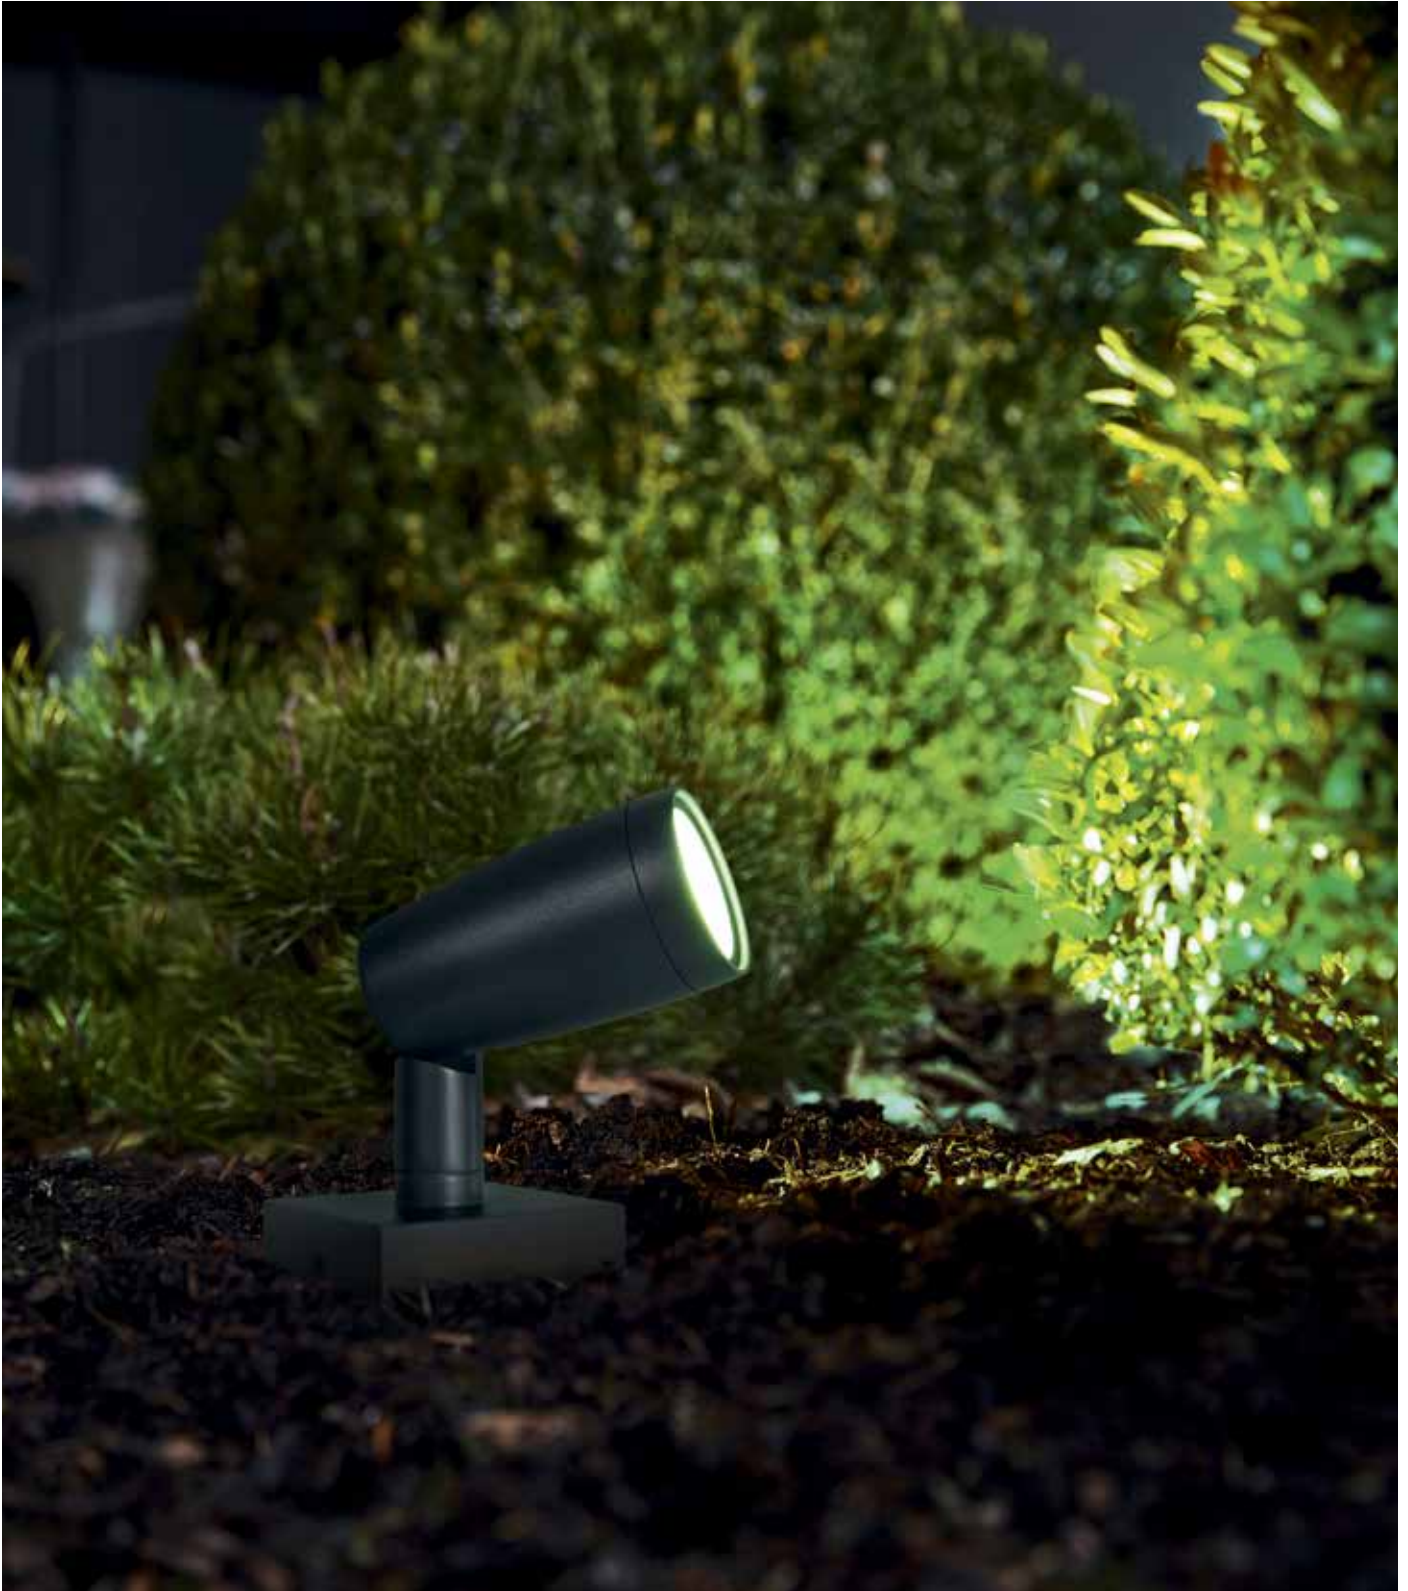

SMART⁺ WIFI GARDEN SPOT MULTICOLOR

COMPACT SPOTLIGHTS FOR GARDENS AND TERRACES WITH
COLOR-CHANGING FUNCTION