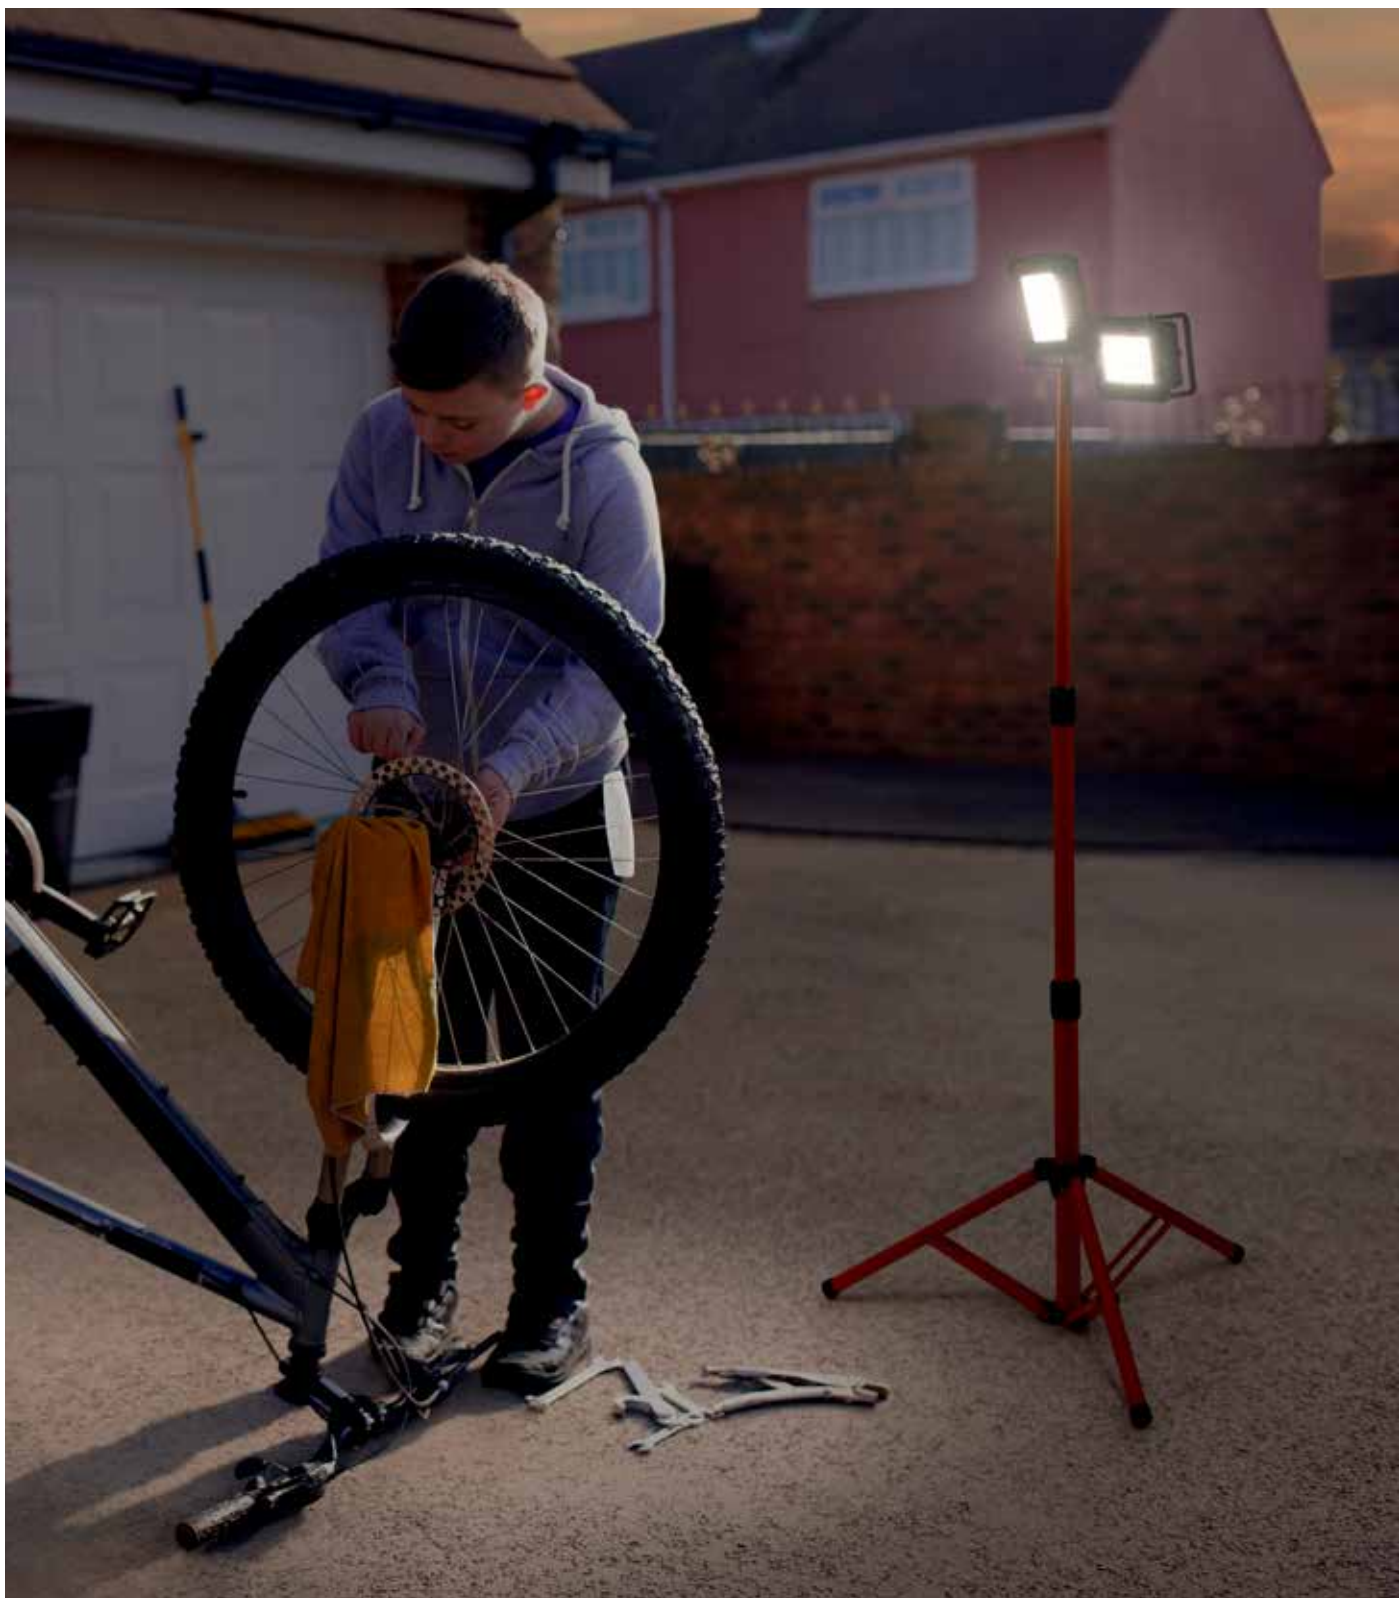

WORKLIGHTS TRIPOD – ADJUST AND REMOVE

LED WORKLIGHT WITH A STABLE TRIPOD AND REMOVABLE FLOODLIGHTS FOR SEPARATE USE