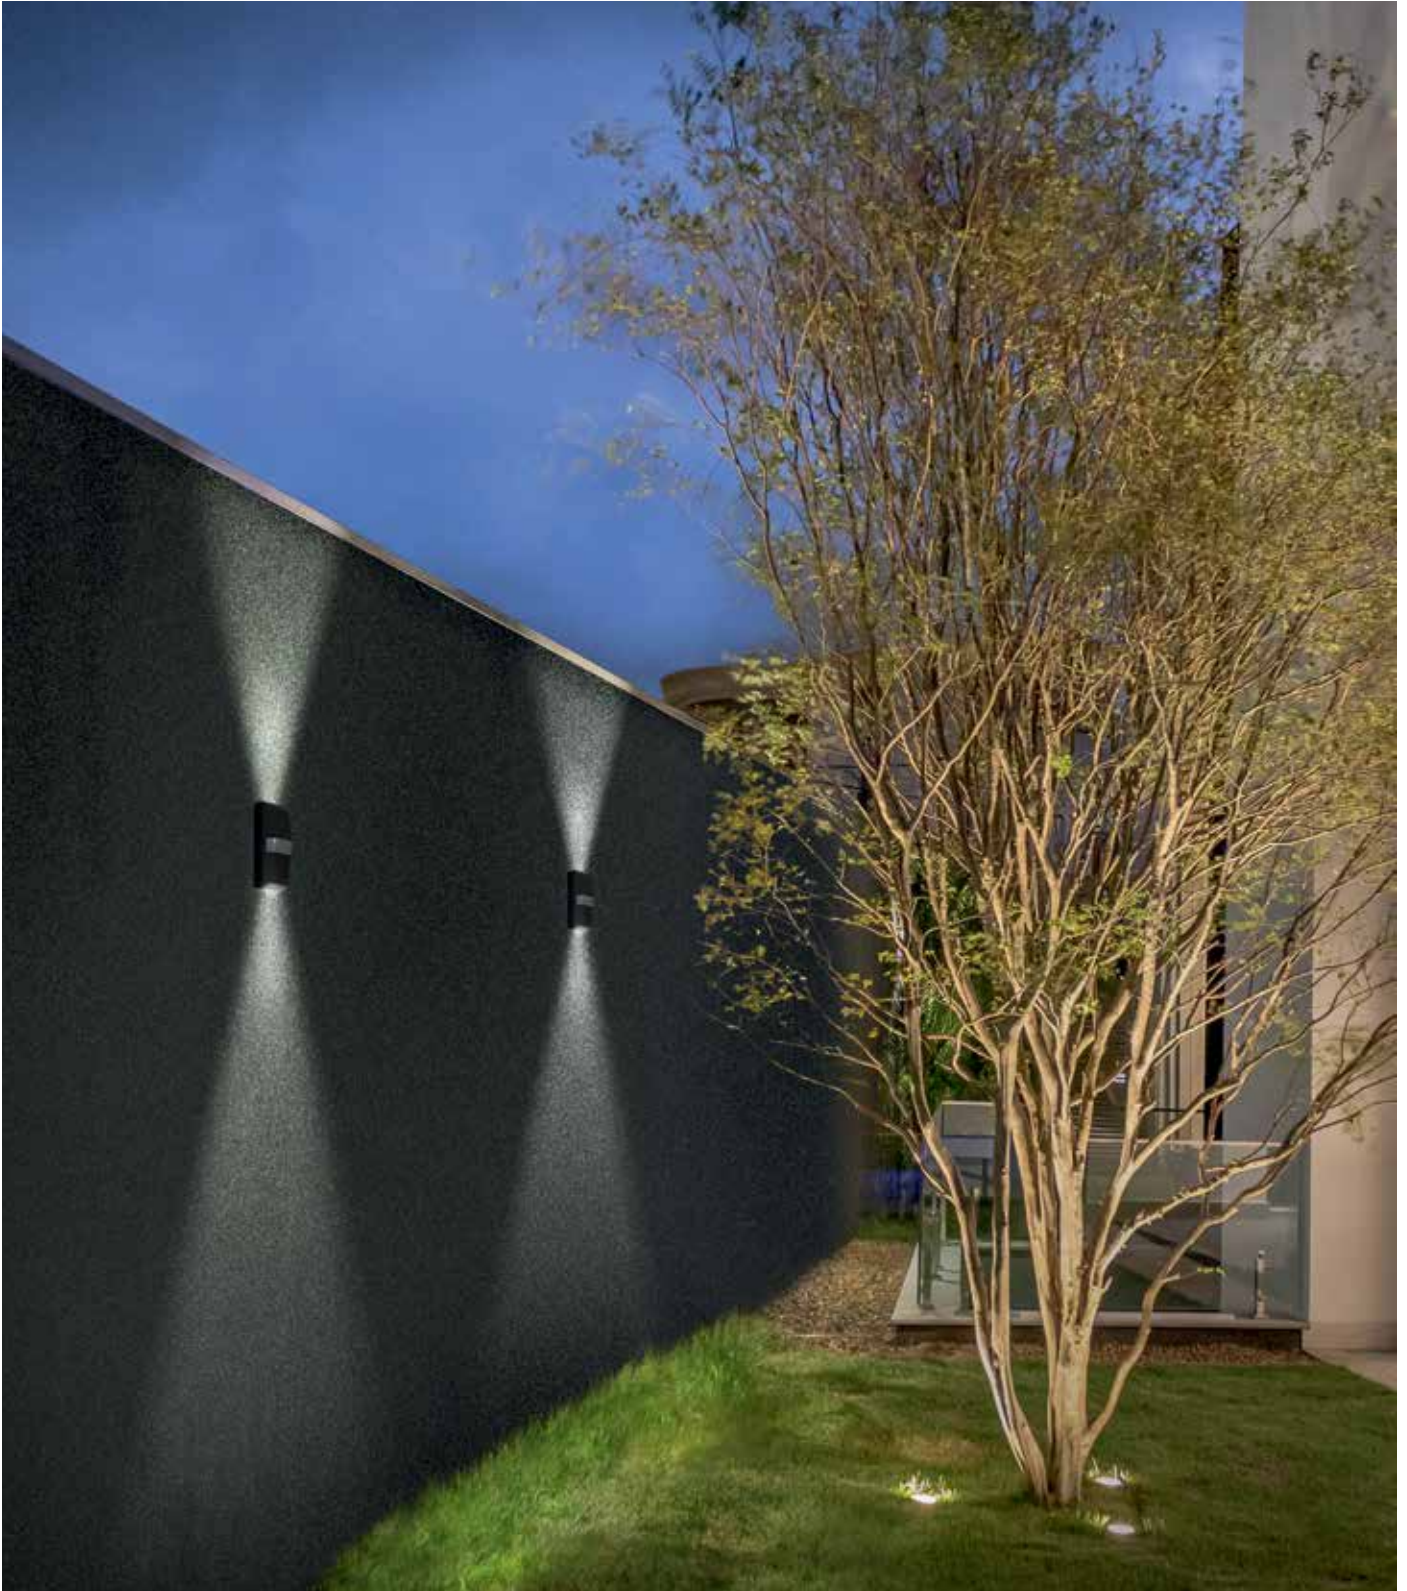

ENDURA® PRO UPDOWN SENSOR

MODERN SHAPED WALL SENSOR LUMINAIRES WITH
LIGHT OUTLET UP AND DOWN