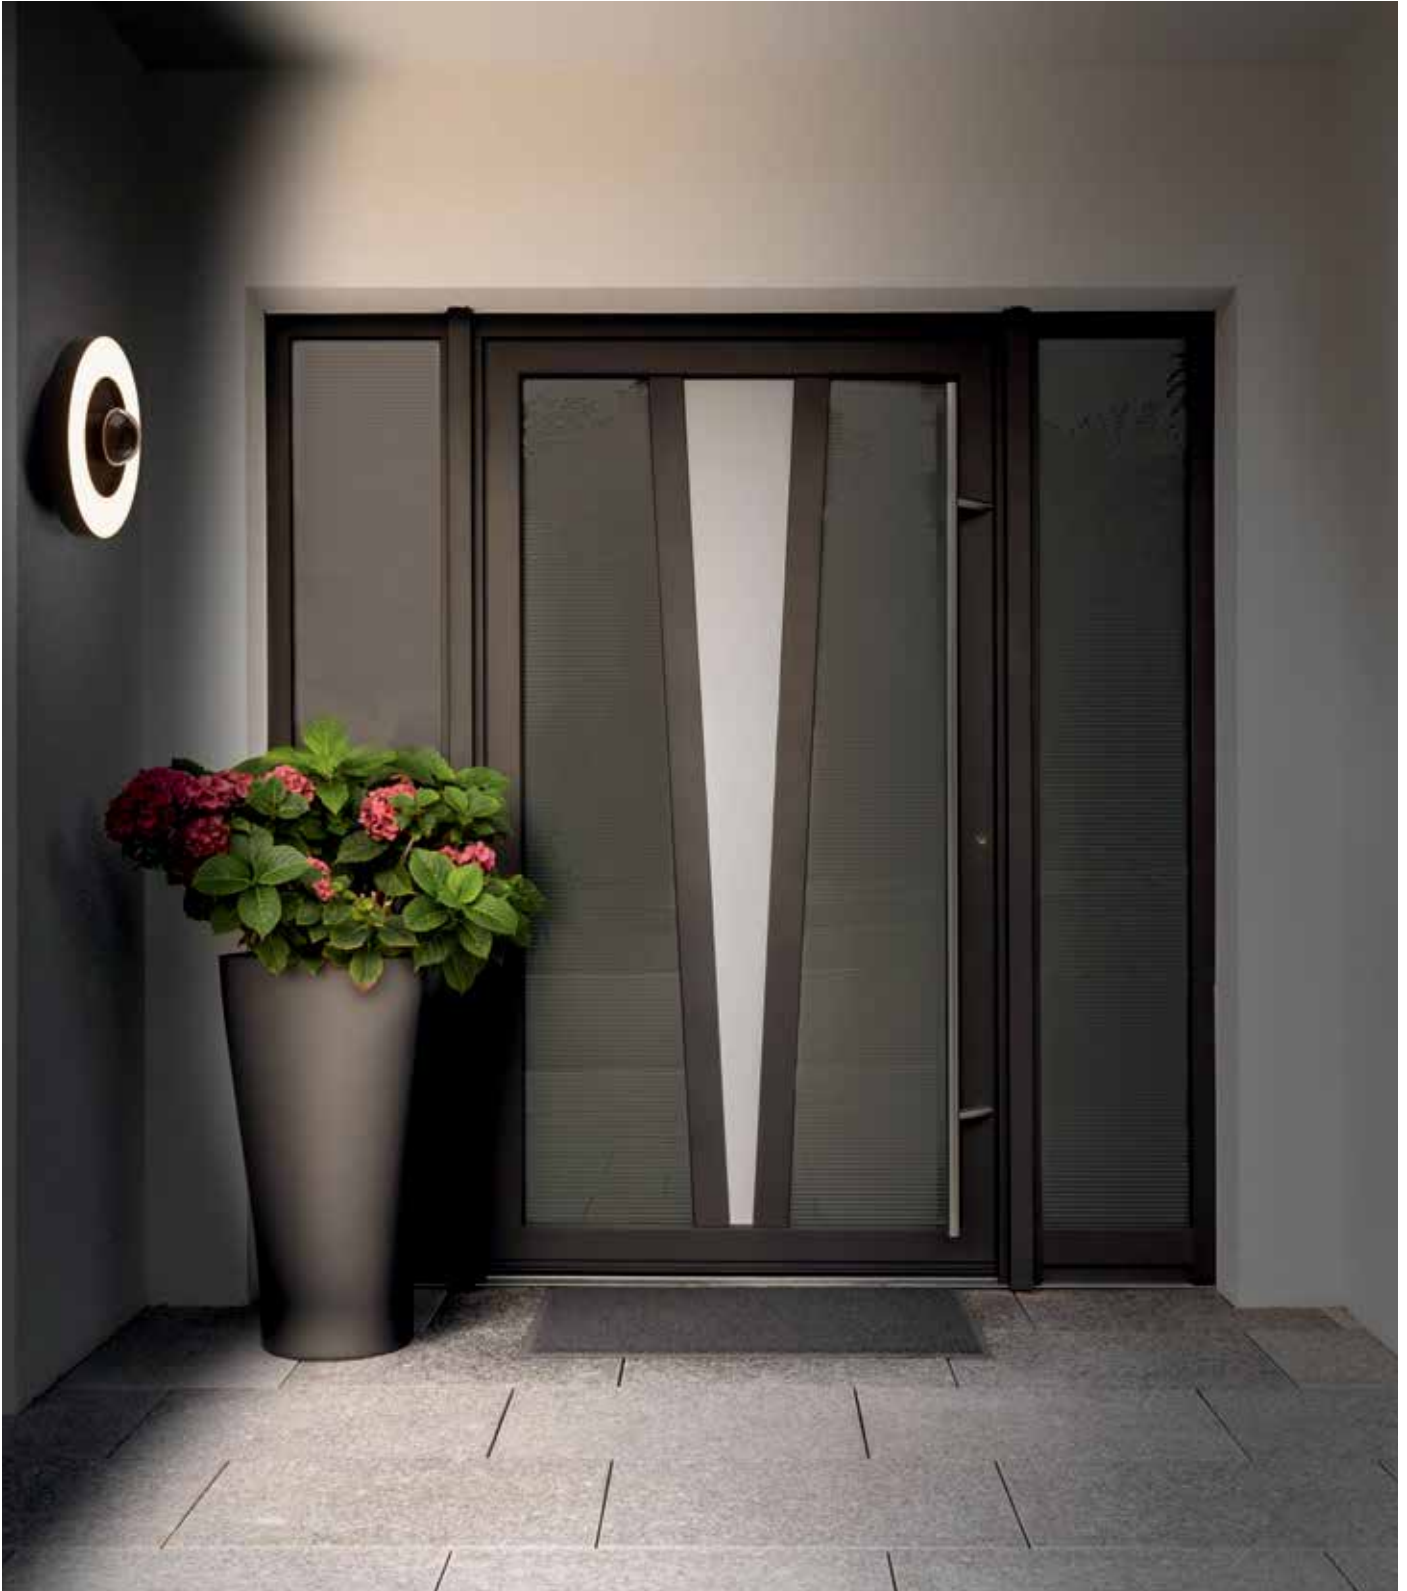

SMART+ WIFI CIRCLE CAMERA CONTROL WALL & CEILING

SMART OUTDOOR WALL AND CEILING LUMINAIRE WITH
AUTO-SWIVEL CAMERA AND INTERCOM FUNCTION