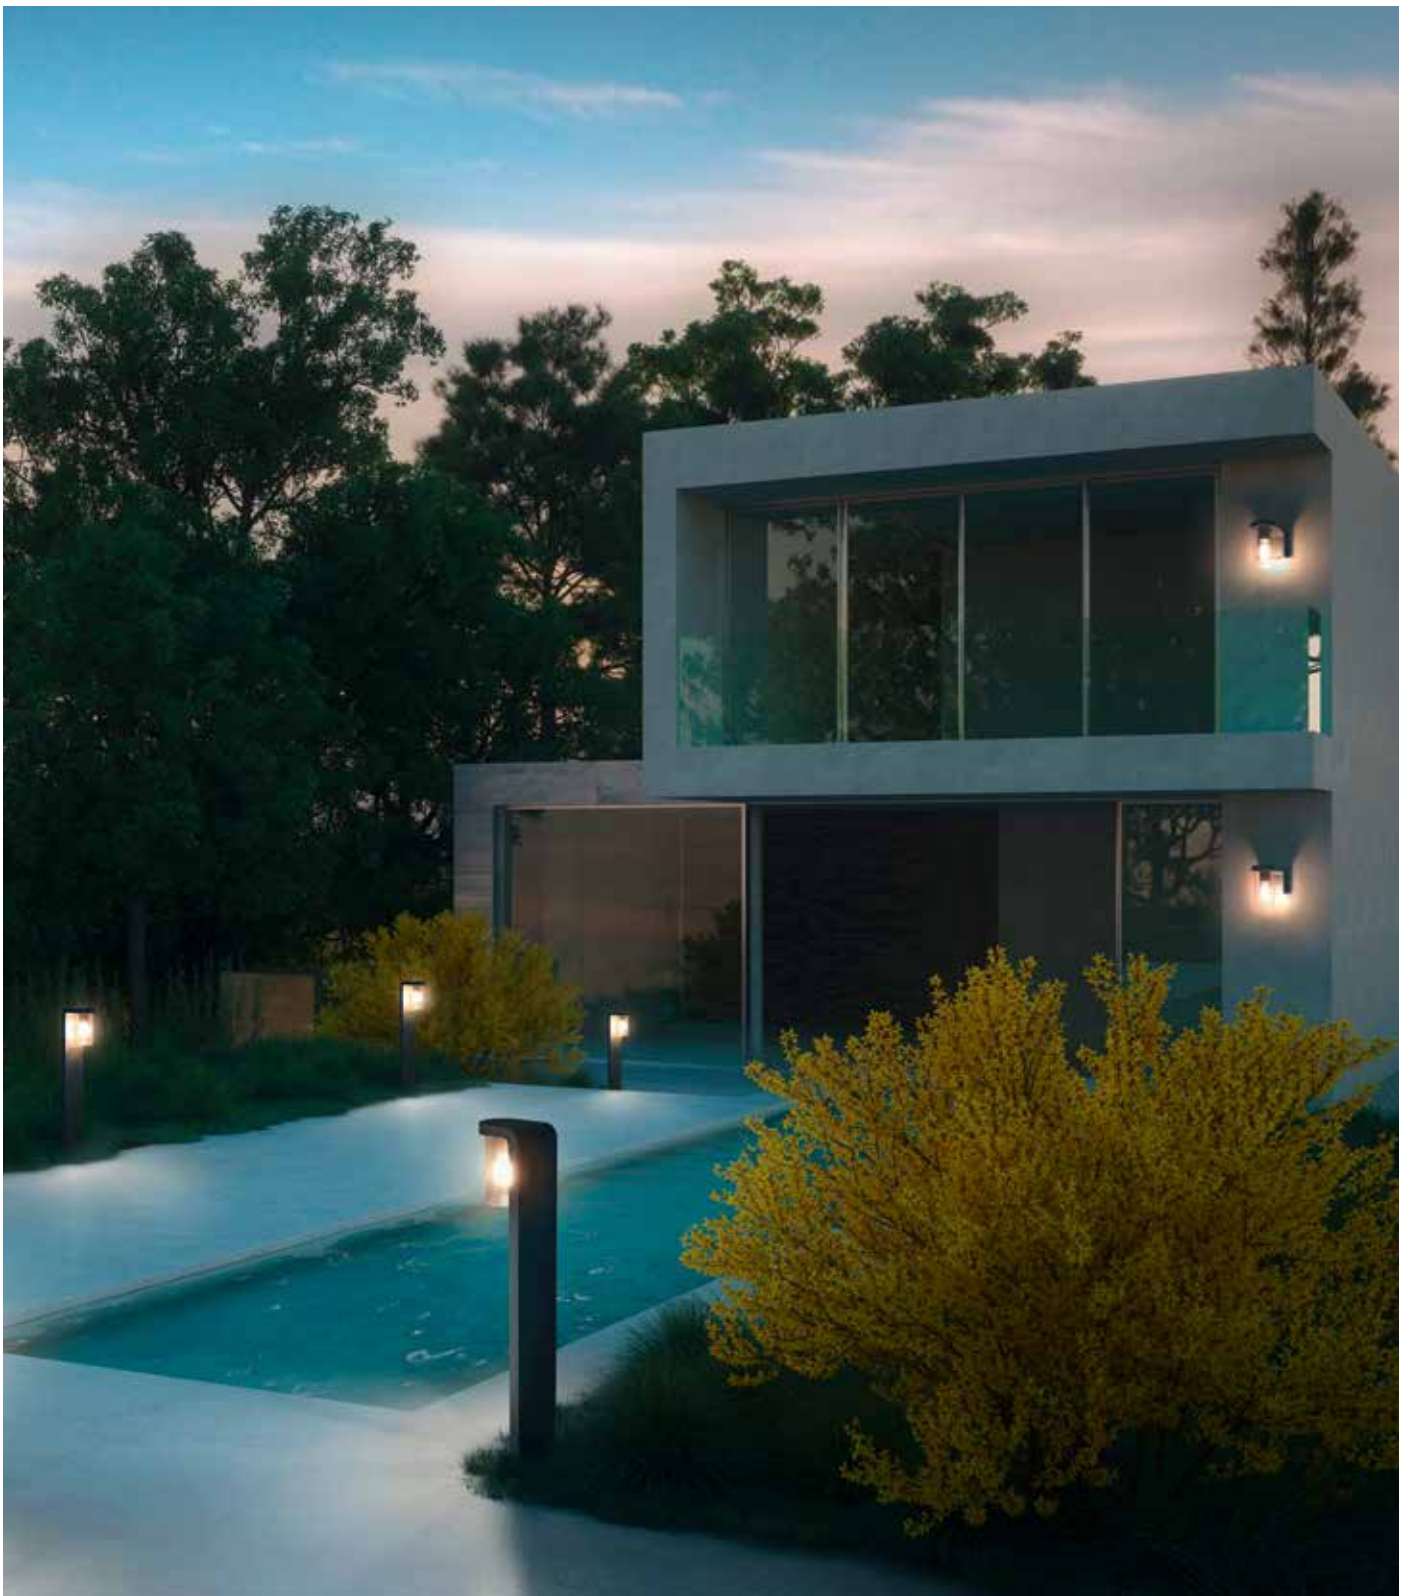

ENDURA® CLASSIC CASCADE CLEAR

OUTDOOR LUMINAIRE FAMILY WITH TRANSPARENT GLASS DIFFUSERS – FOR LED LAMPS WITH E27 BASE