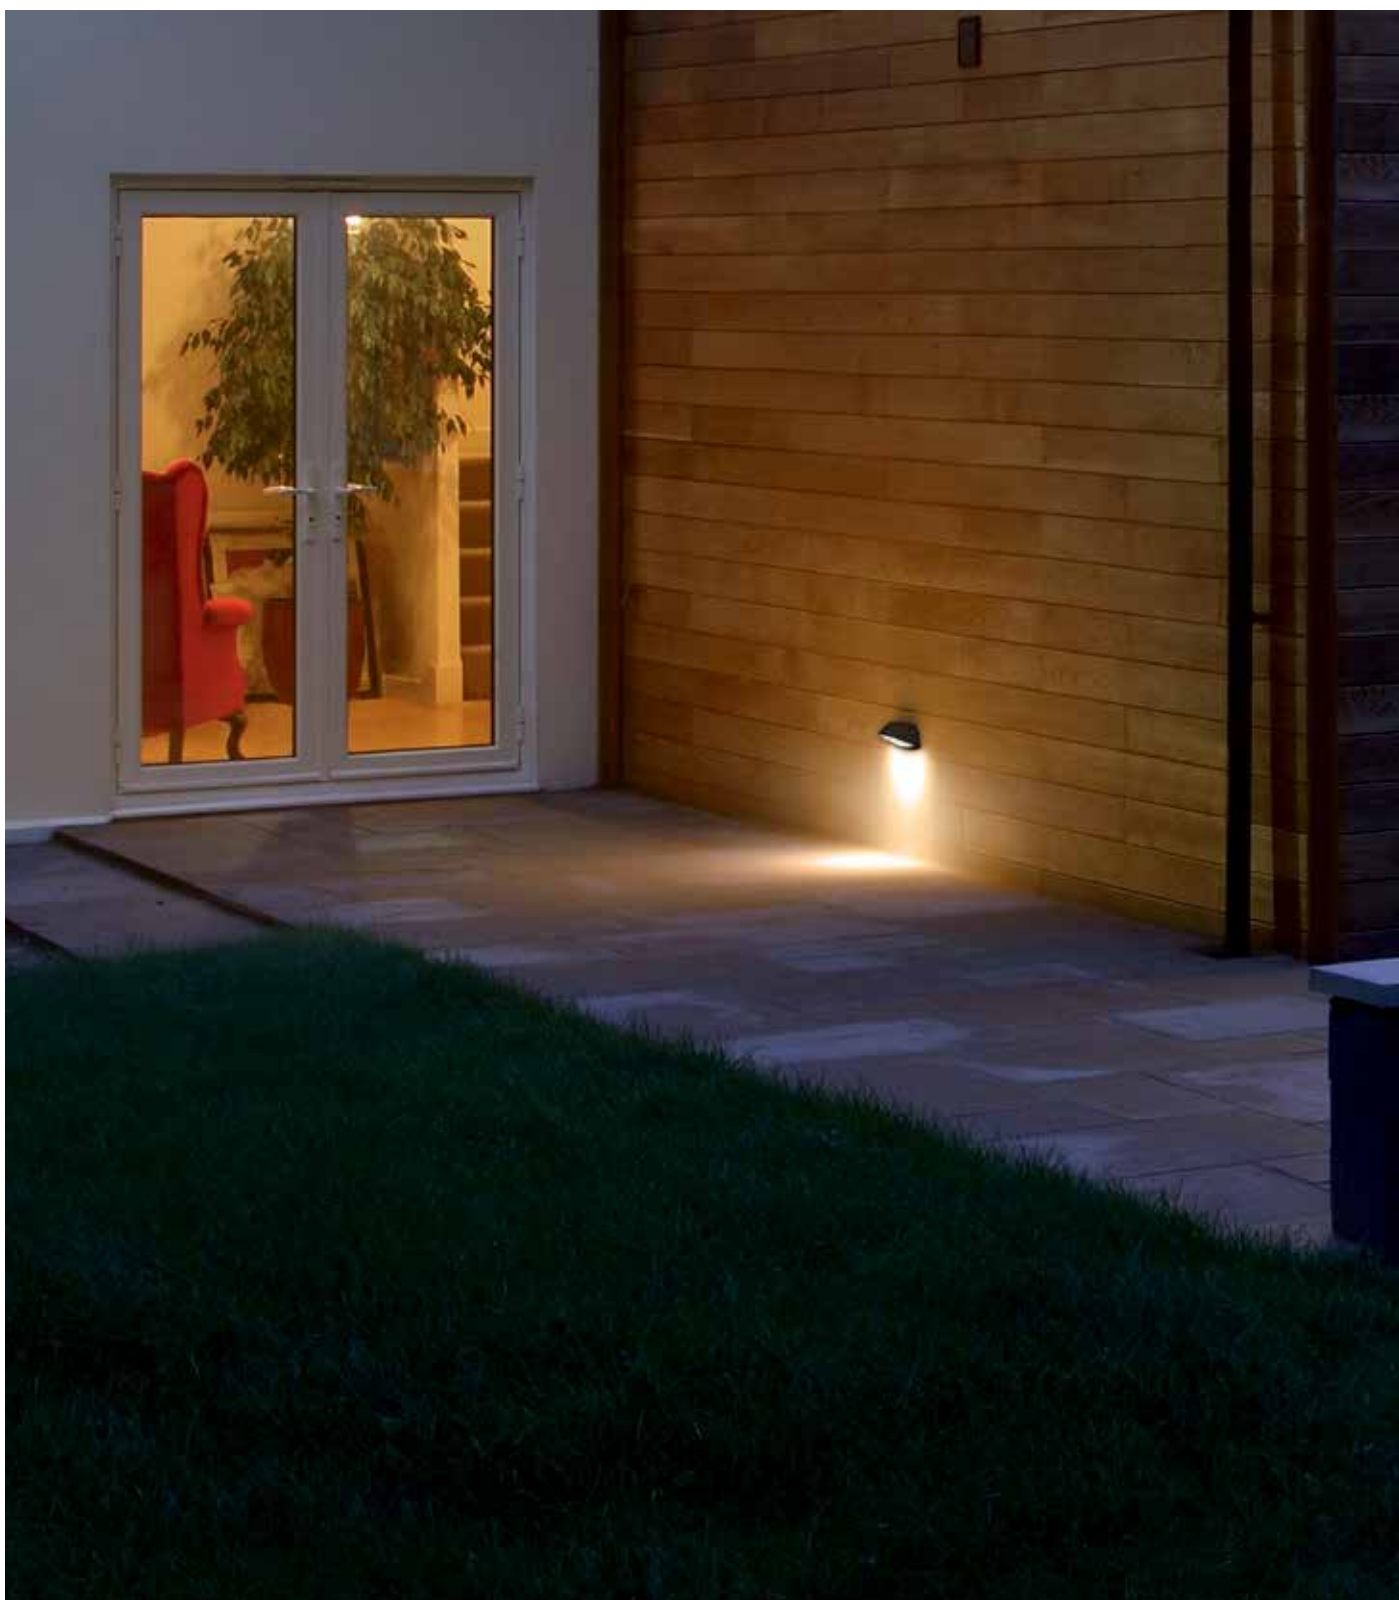

ENDURA® STYLE WIDE LED WALL LUMINAIRES IN CLASSIC SHAPE