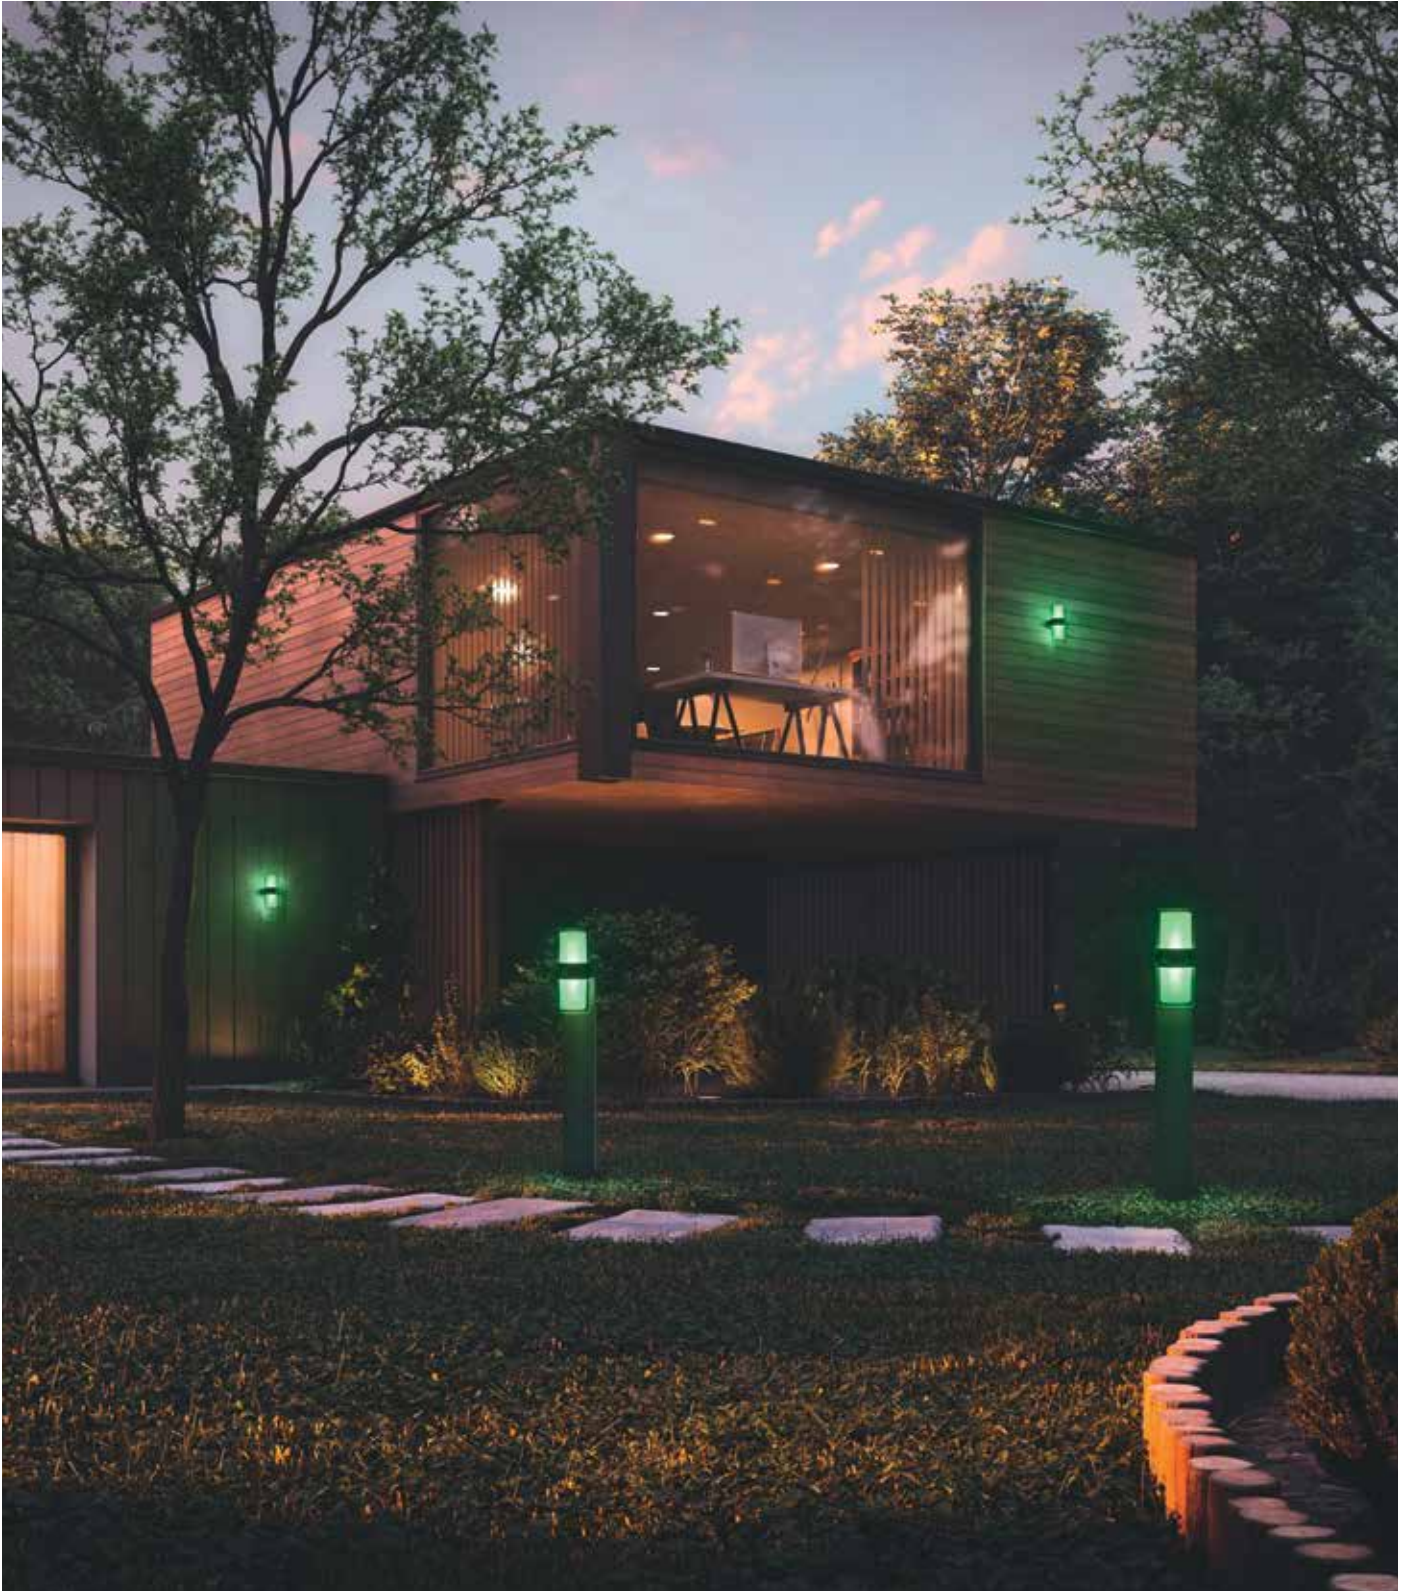

SMART+ WIFI FLARE UPDOWN

SMART OUTDOOR LUMINAIRE FAMILY WITH RGBW FUNCTION –
LIGHT OUTPUT UPWARD AND DOWNWARD