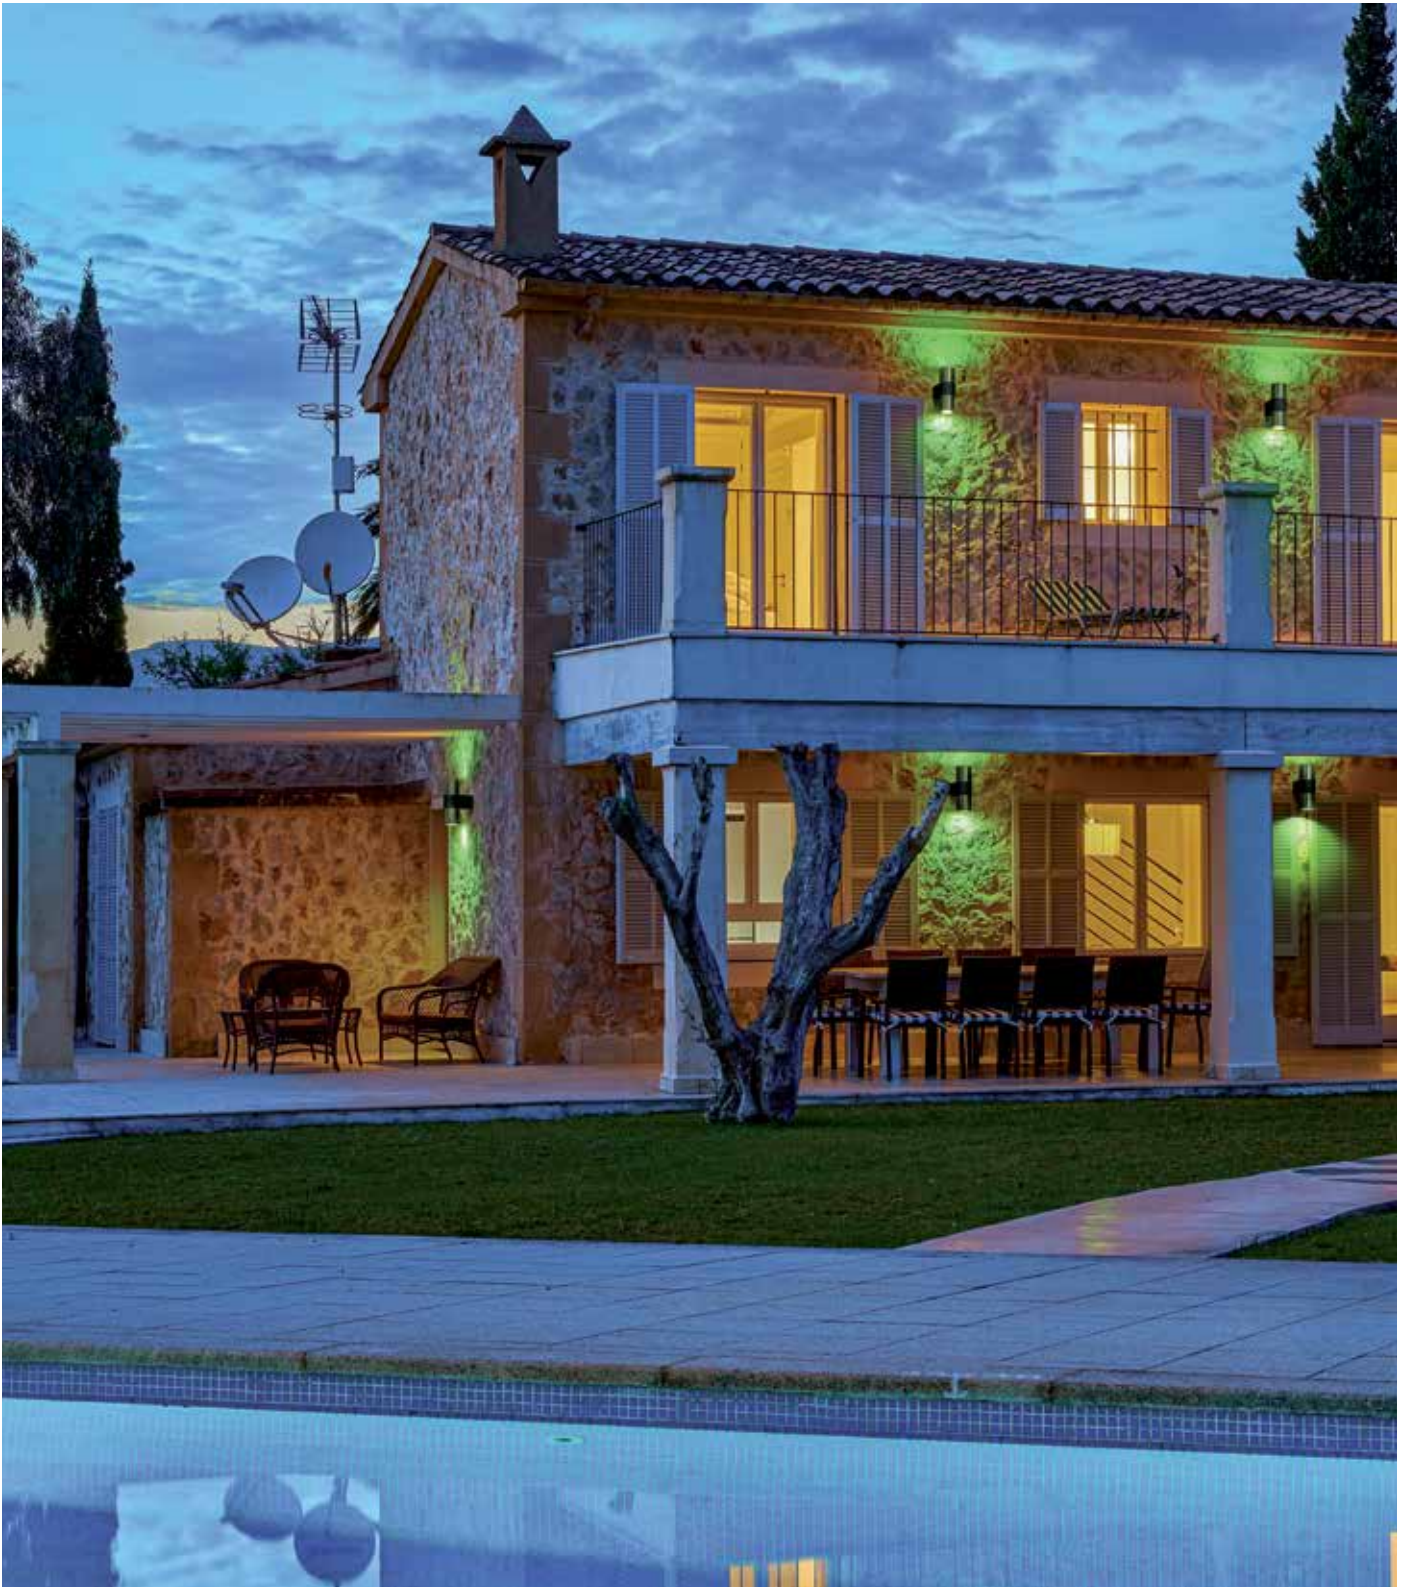

## SMART+ WIFI ROTARY UPDOWN RGBW

SMART OUTDOOR WALL LIGHT WITH ROTATABLE ALUMINUM HOUSING

1  
SMART+ WIFI ROTARY UPDOWN RGBW

works with alexa | works with LEDVANCE app | works with Hey Google | Switch on/off | WIFI | COLOR | WARM LIGHT | HEAD ADJUSTABLE | DIM | LEDVANCE 3 JAHRE GARANTIE