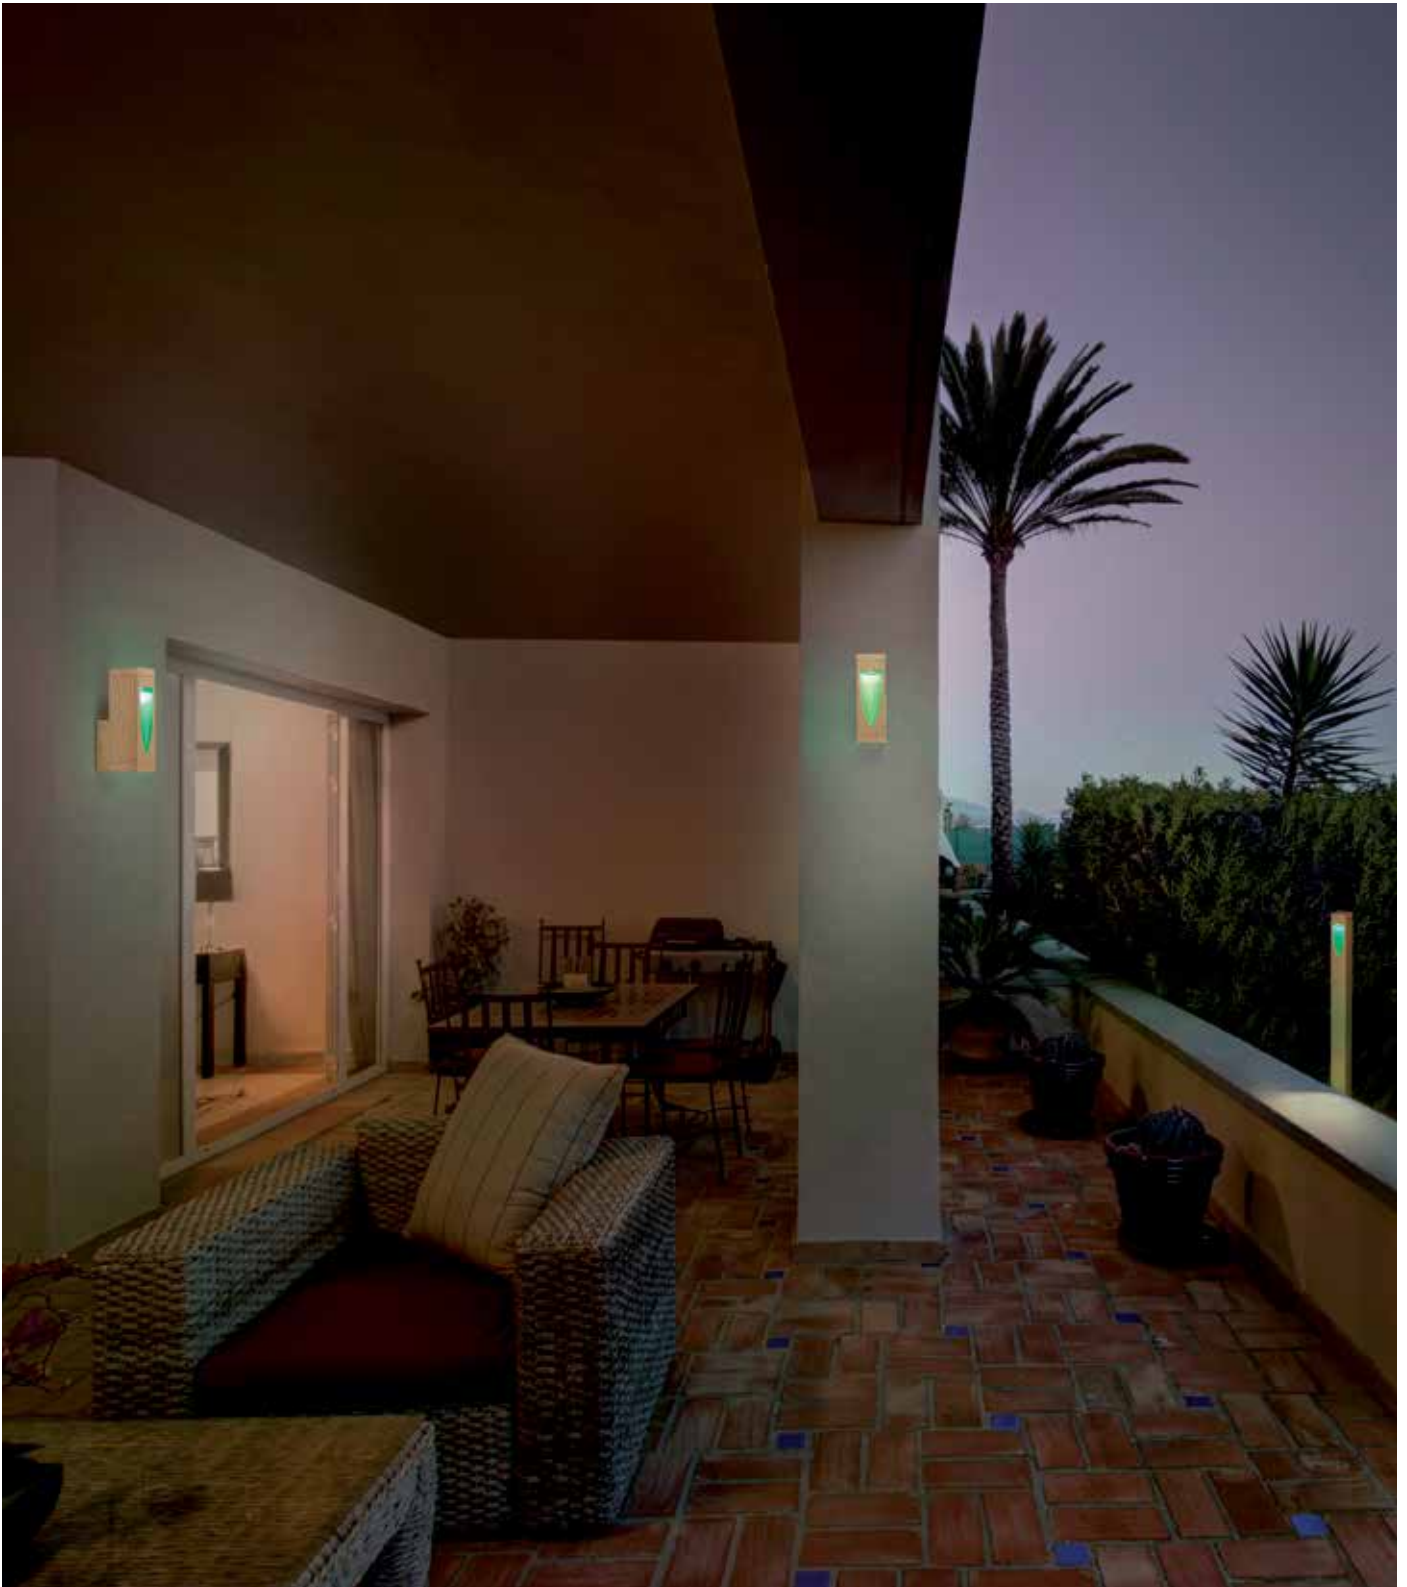

## SMART+ WIFI TRUNK SQUARE

FAMILY OF SMART OUTDOOR LIGHTS WITH ALUMINUM HOUSING IN WOODEN DESIGN

1 SMART+ TRUNK SQ MULTICOLOR WALL

2 SMART+ TRUNK SQ MULTICOLOR 80cm

3 SMART+ TRUNK SQ MULTICOLOR 50cm

works with alexa | works with LEDVANCE app | works with Hey Google | Switch on/off | WIFI SMART+ | IP 44 | WARM LIGHT | COLOR | EASY MOUNTING | DIM | LEDVANCE 3 JAHRE GARANTIE