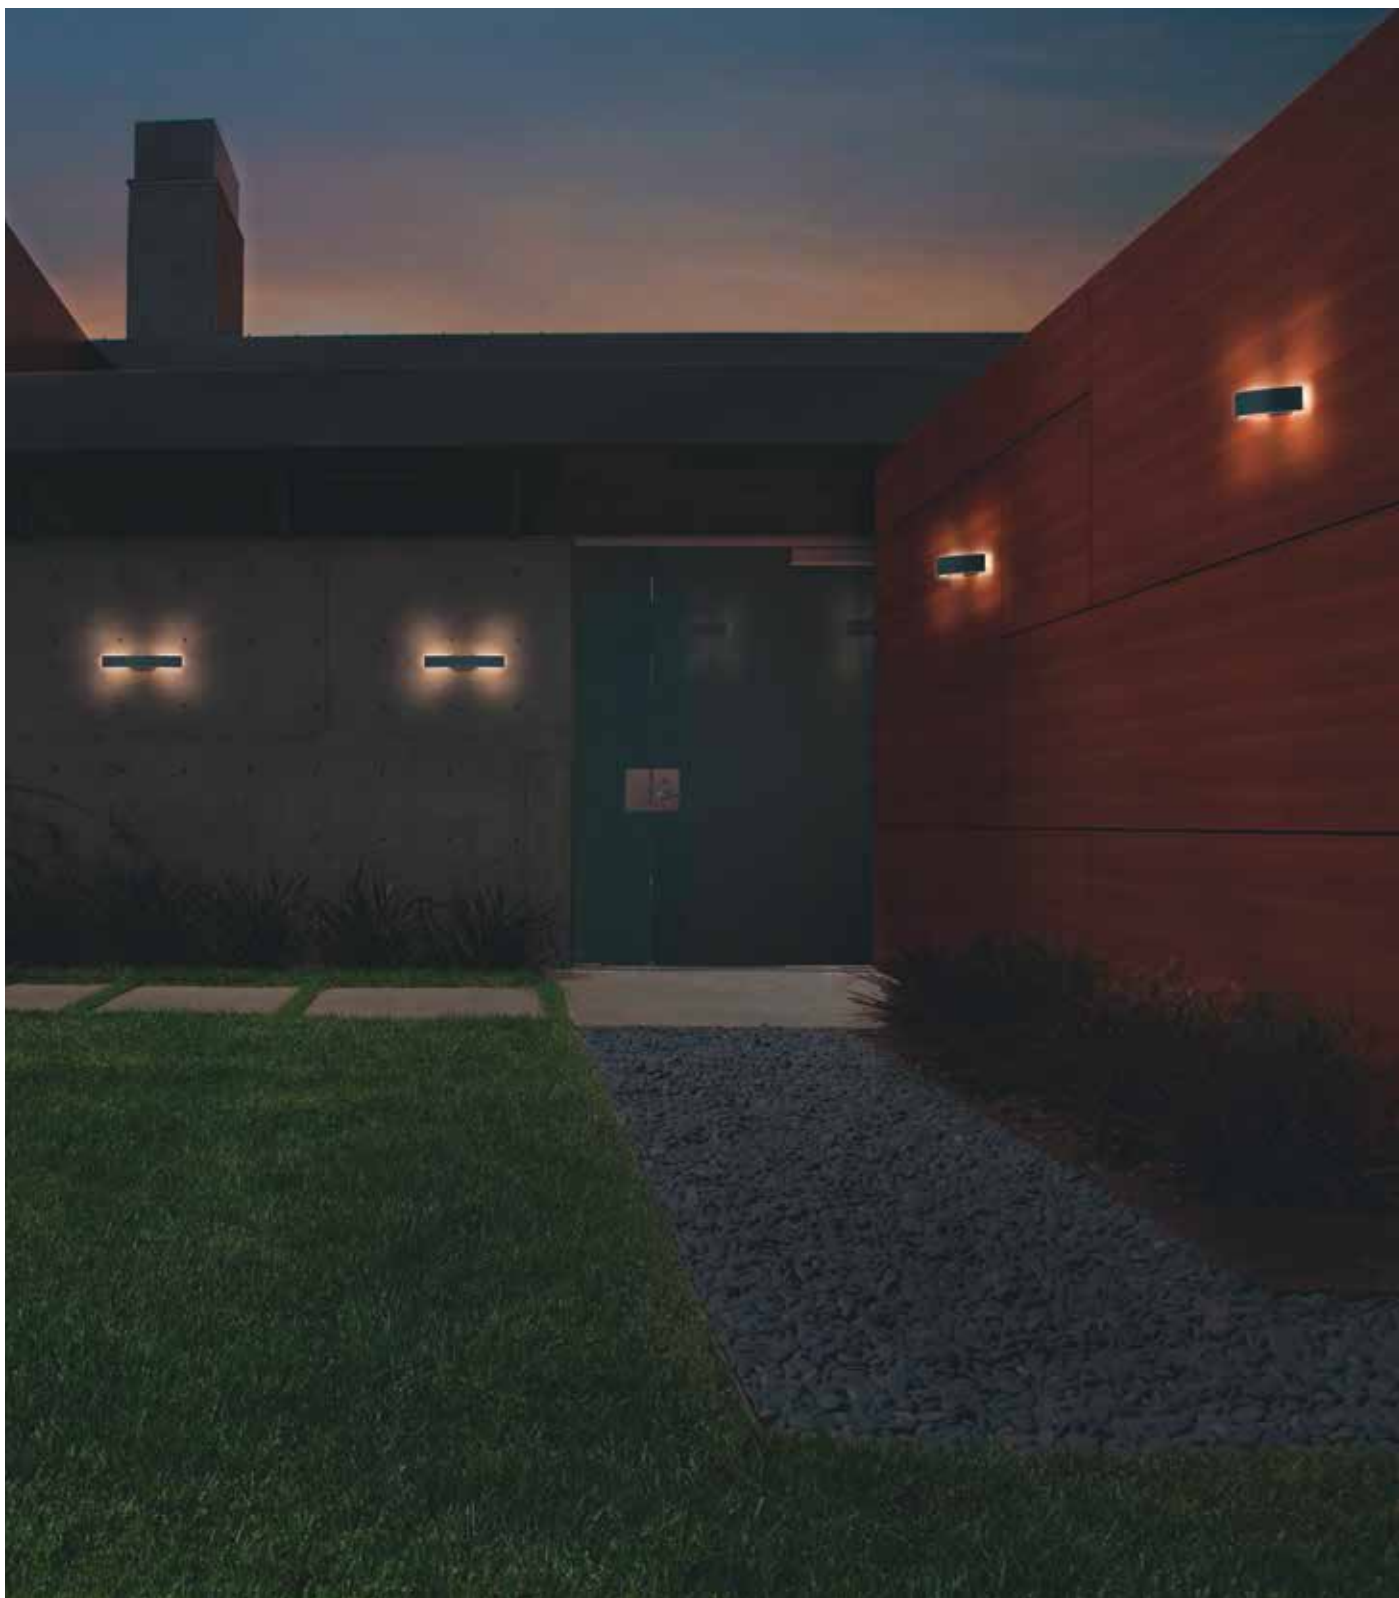

ENDURA® STYLE BOW WALL

AESTHETIC LED OUTDOOR WALL LUMINAIRES FOR
INDIRECT LIGHTING