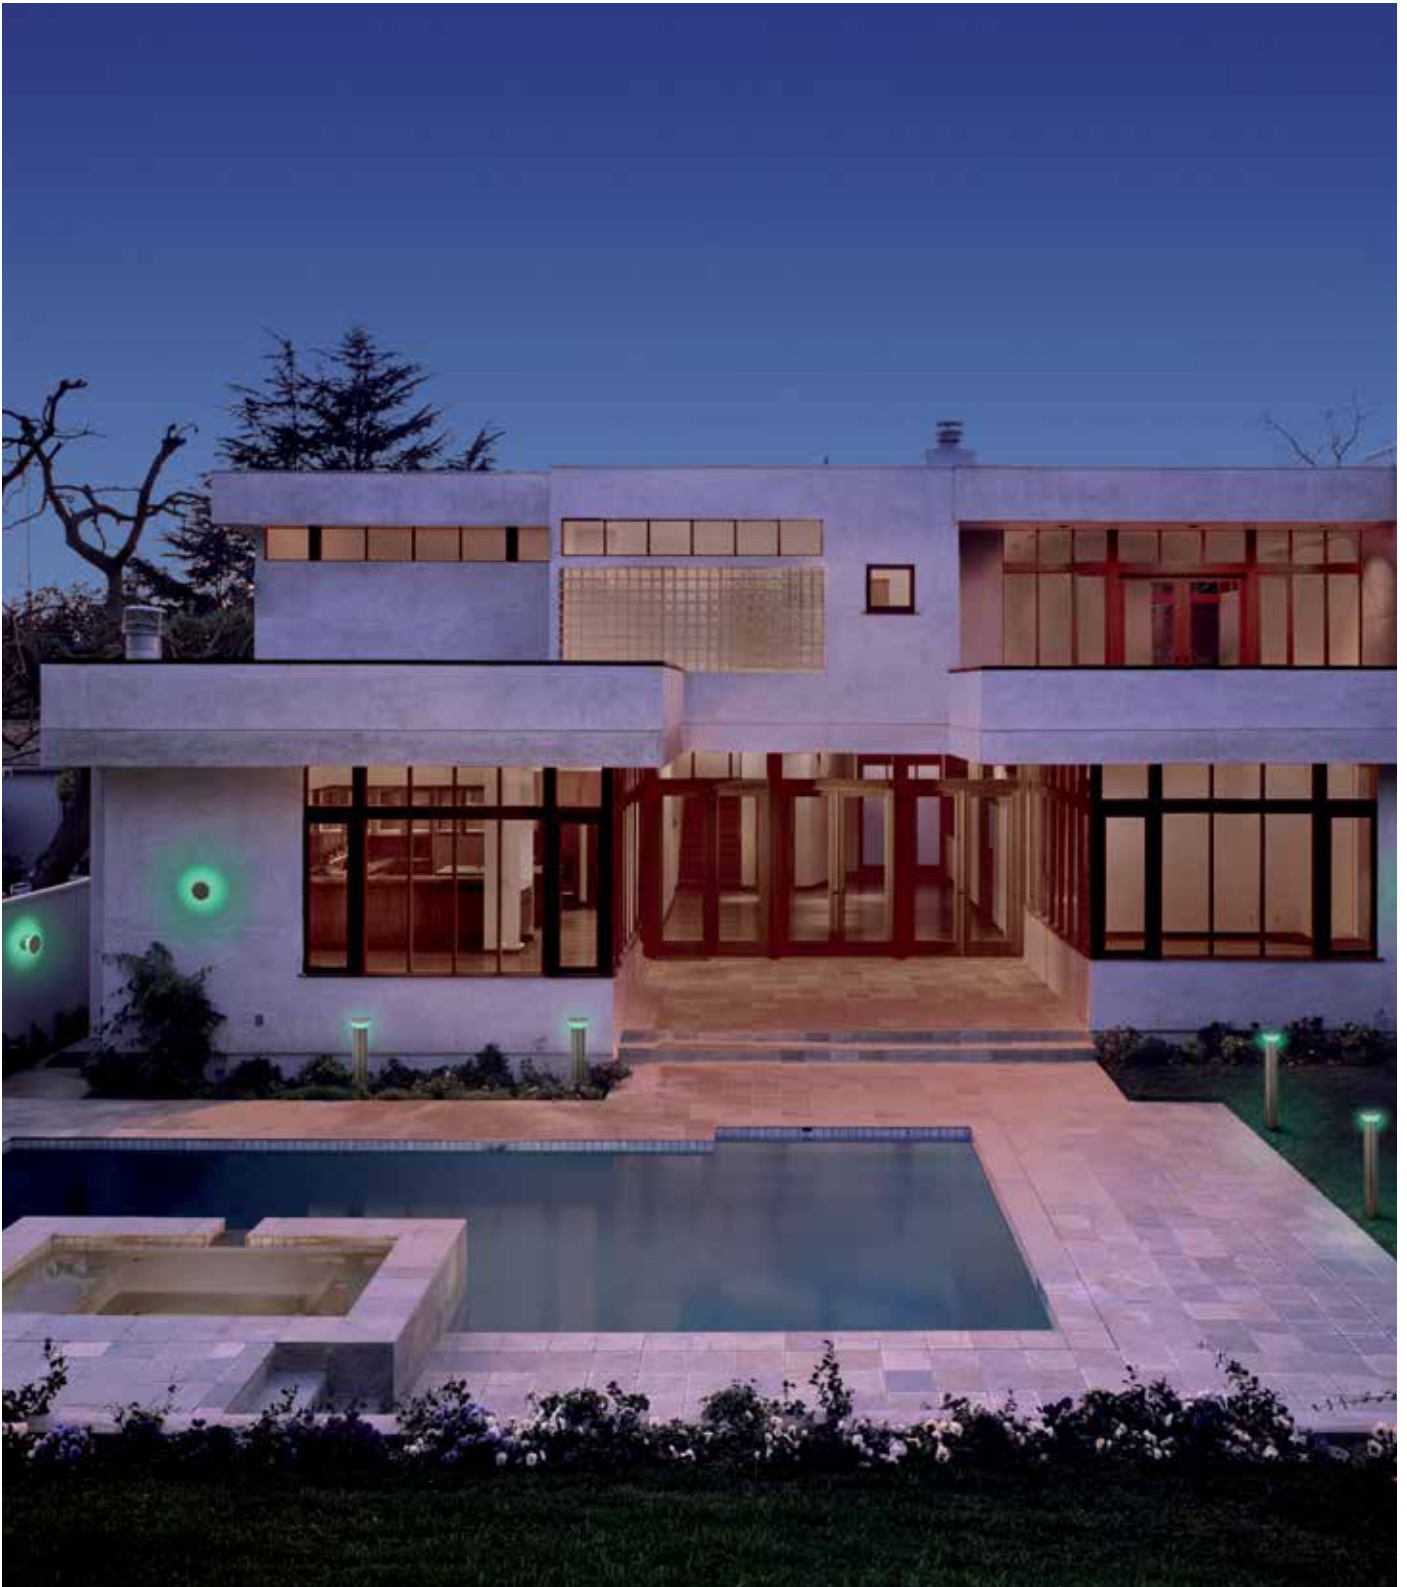

## **SMART+ WIFI BEAM ADJUST WALL RGBW**

SMART DIE-CAST ALUMINUM OUTDOOR WALL LIGHT WITH ADJUSTABLE BEAM ANGLE

1  
SMART+ WIFI BEAM ADJUST WALL RGBW

works with alexa | works with LEDVANCE app | works with Hey Google | Switch on/off | WIFI | WIFI SMART+ | COLOR | WARM COOL | USB | LEDVANCE 3 JAHRE GARANTIE

## SMART+ WIFI ECLIPSE

FAMILY OF SMART OUTDOOR LIGHTS WITH STAINLESS STEEL HOUSING IN MINIMALIST DESIGN

1  
SMART+ ECLIPSE MULTICOLOR  
80cm

2  
SMART+ ECLIPSE MULTICOLOR  
50cm

3  
SMART+ ECLIPSE MULTICOLOR WALL