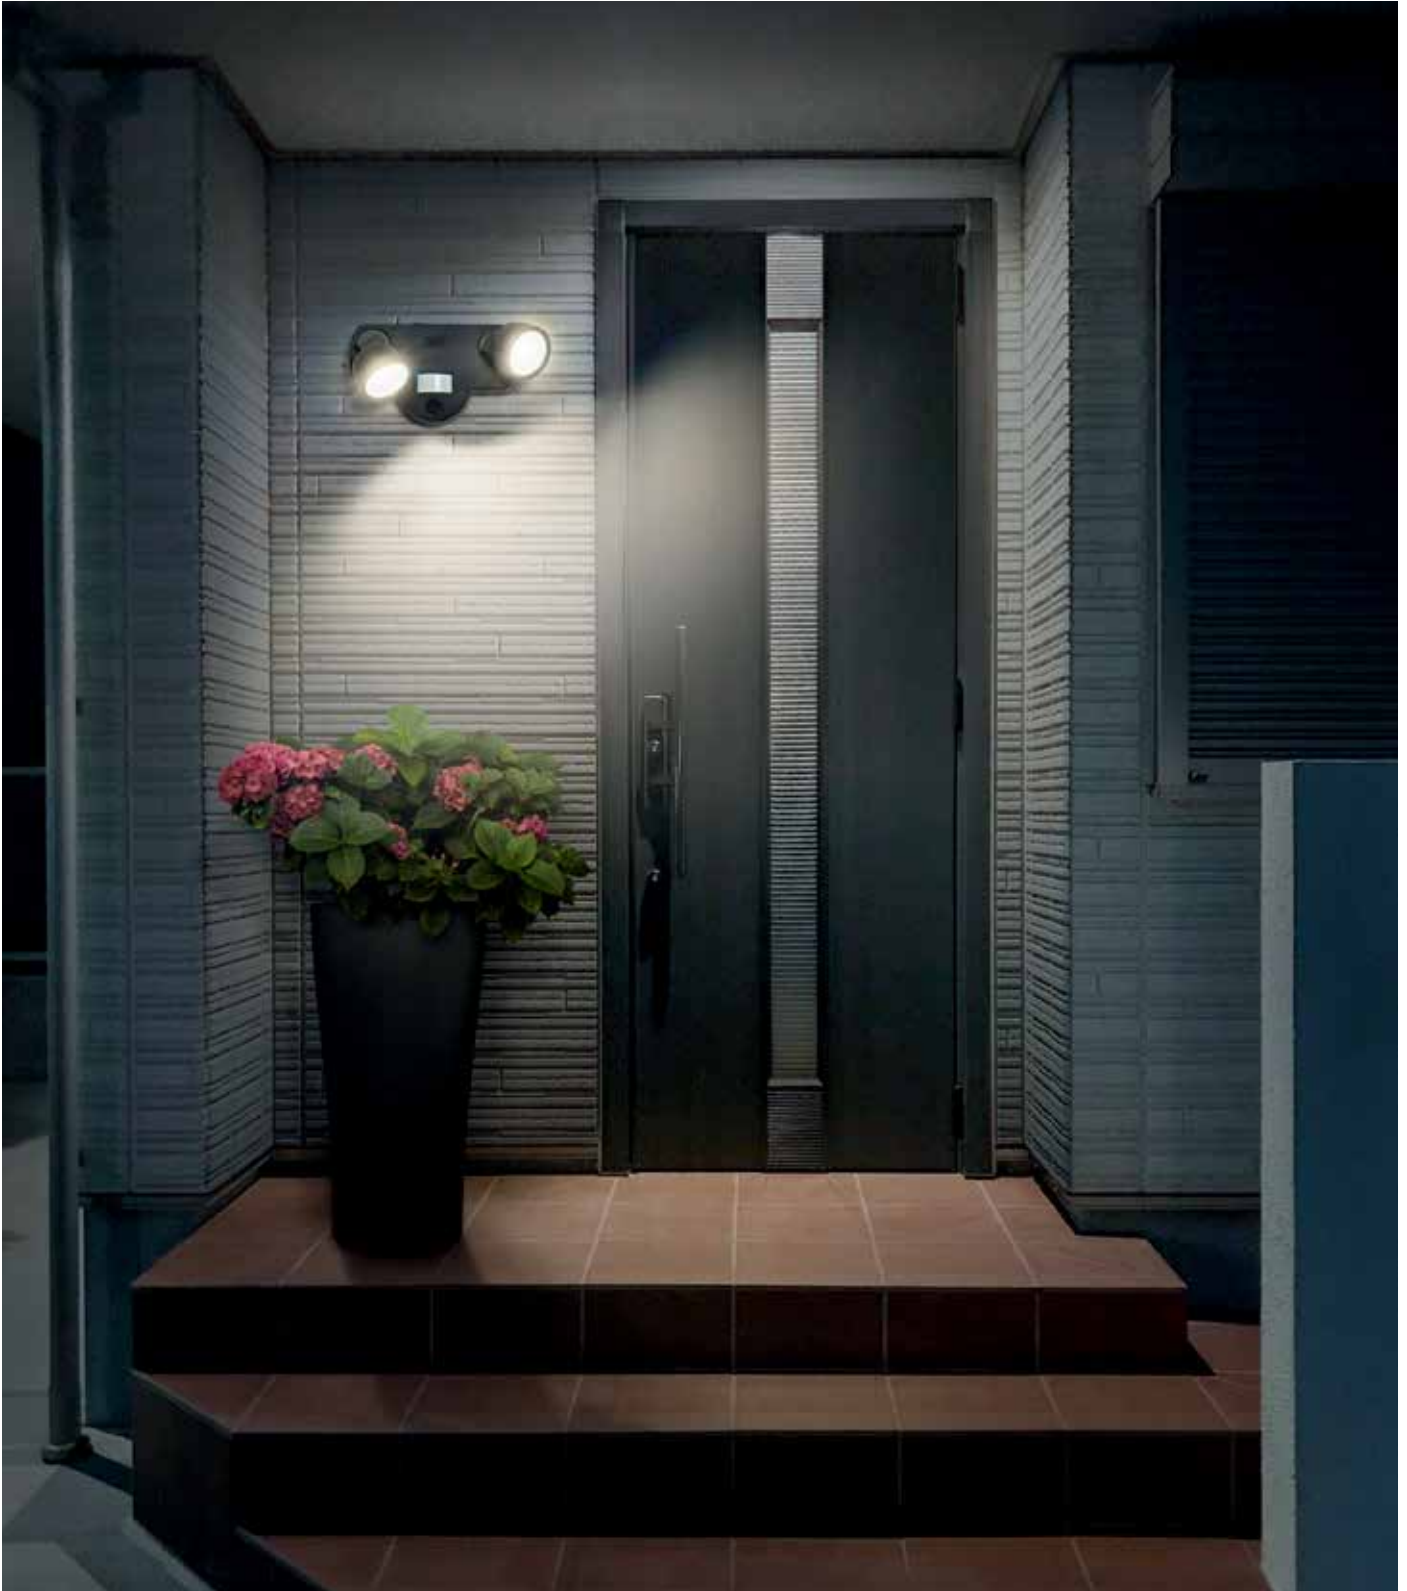

## SMART+ WIFI GLOBE E27 CAMERA

SMART OUTDOOR WALL LUMINAIRE WITH AUTO-SWIVEL CAMERA, INTERCOM FUNCTION AND E27 BASE

1  
SMART+ WIFI GLOBE E27 CAMERA

Product name	GTIN (EAN)	No.	MATERIAL	IP	l [mm]	b [mm]	h [mm]	d [mm]	
SMART+ WIFI GLOBE E27 CAMERA	4058075763425	1	Plastic (PC + Glass)	IP44	197.5	311.0	314.0	175.0	2

## SMART+ WIFI MULTISPOT CAMERA

SMART OUTDOOR WALL SPOTLIGHT WITH CAMERA, INTERCOM FUNCTION AND TWO ADJUSTABLE LUMINAIRE HEADS

1  
SMART+ WIFI MULTISPOT CAMERA

works with alexa | works with LEDVANCE app | works with Hey Google | WIFI | WIFI SMART+ | EASY MOUNTING | IP44 | WARM LIGHT | LEDVANCE 3 year guarantee