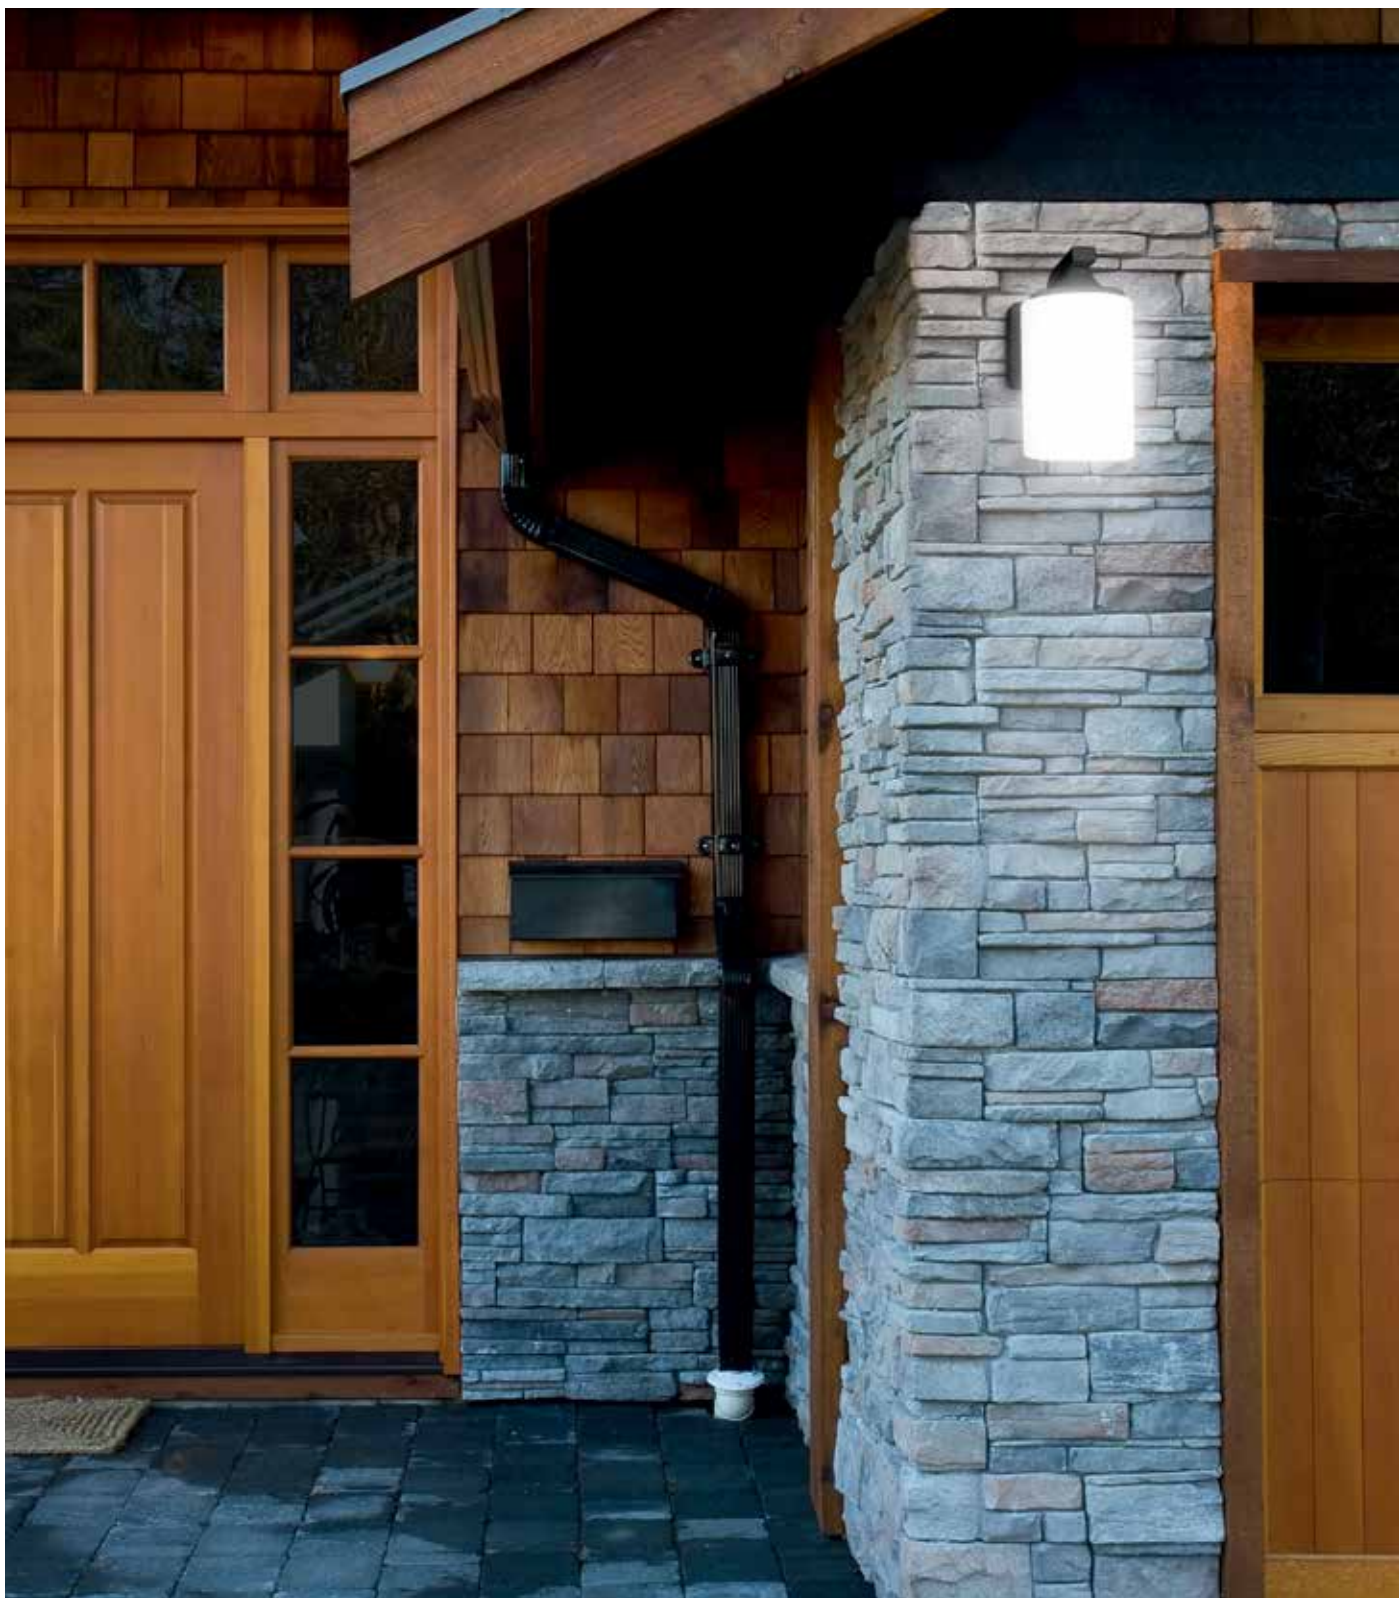

ENDURA® CLASSIC LANTERN CYLINDER
CYLINDRICAL SHAPED WALL LUMINAIRES WITH
GLASS DIFFUSOR AND E27 BASE