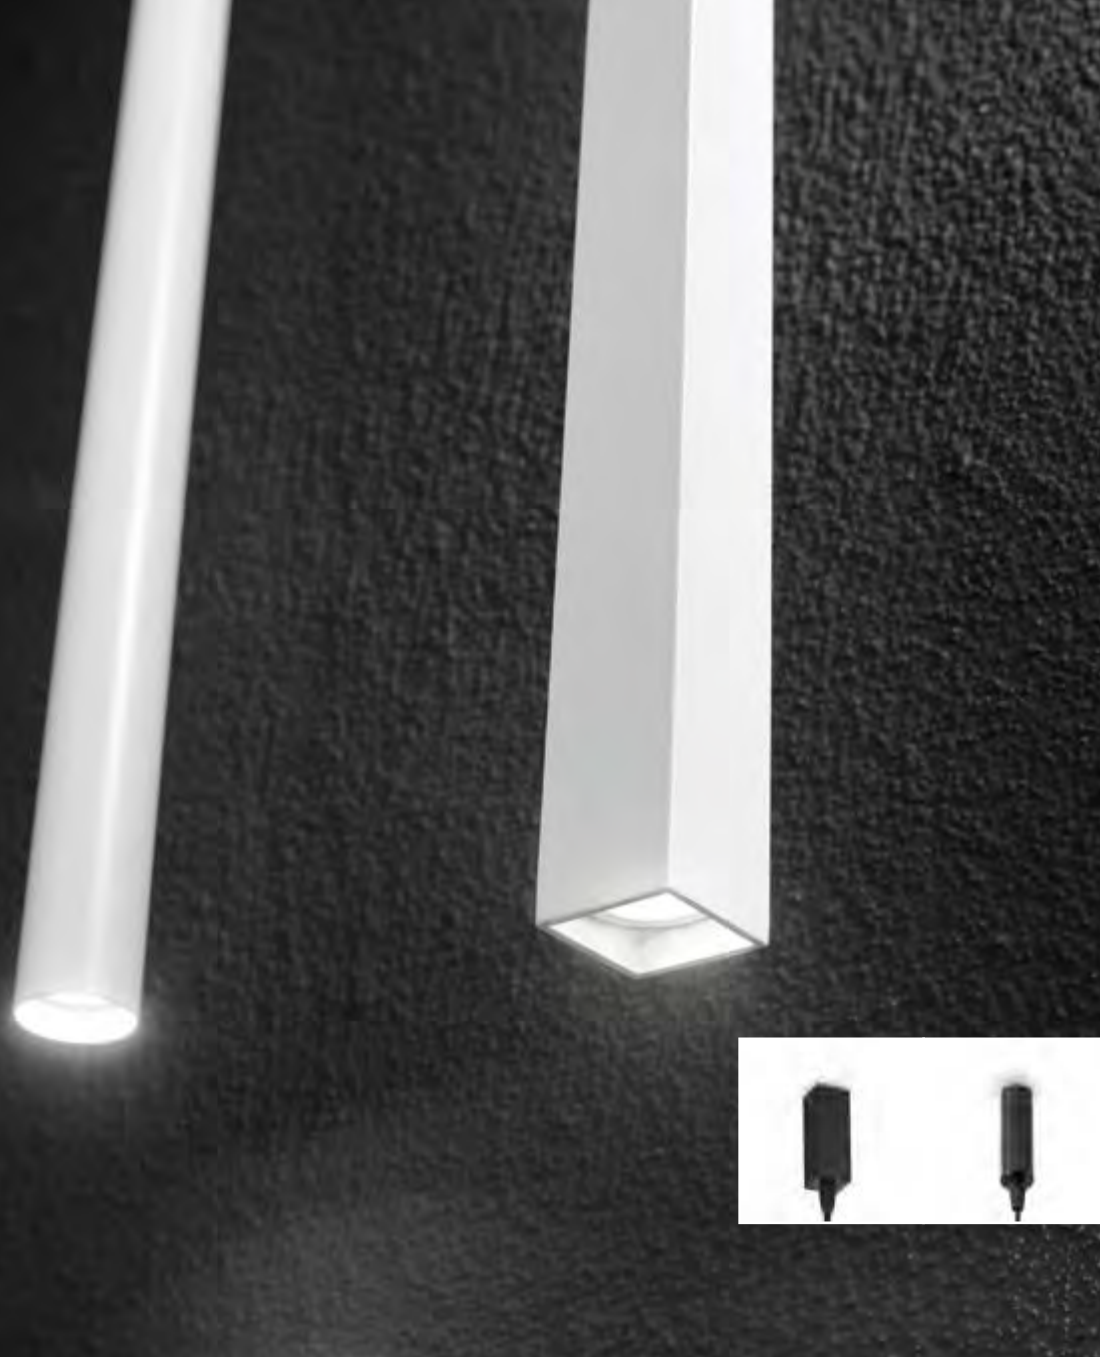

Ultrathin

Metal ceiling cup and diffuser plated chrome or with matt white or black varnish finish. Electrical cable coated with fabric.

LED Led source 3000 K, 30.000 h life.

IP20

0,670 Kg / 0,0036 m³
LED 11,5W / 1250 lm / 51°

€ 125

142906 White
164878 Chrome
142913 Black

IP20

0,860 Kg / 0,0036 m³
LED 11,5W / 1250 lm / 51°

€ 180

194172 White
194196 Black

IP20

0,460 Kg / 0,0036 m³
LED 11,5W / 1250 lm / 51°

€ 95

156682 White
187662 Chrome
156699 Black

IP20

0,450 Kg / 0,0019 m³
LED 11,5W / 1250 lm / 51°

€ 150

194189 White
194202 Black

142913, 156699 194196, 194202