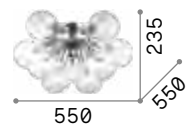

P. 492

Dea

Chrome metal semi-sphere frame and bulb socket cover. Replaceable LED bulbs.

LED

Bulbs LED E27 2W Globo D125 trasparente 3000 K included.
Cod. **184470**

3,300 Kg / 0,0777 m³
E27 max 10 x 20W

€ 340