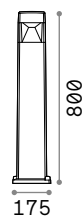

2,150 Kg / 0,0220 m³
GX53 max 1x 10W

€ 92

- 187877 White
- 187884 Grey
- 187891 Black

4000 K
1000 lm
154008 € 6,00