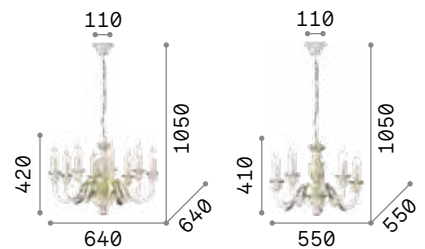

IP20

6,440 Kg / 0,0842 m³
E14 max 8 x 40W

€ 510

012872 White
020839 Gold

3000 K
430 lm

101248 € 3,00

IP20

4,360 Kg / 0,0609 m³
E14 max 5 x 40W

€ 400

012865 White
020822 Gold

3000 K
430 lm

101248 € 3,00