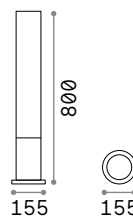

Edo Outdoor

Die-cast aluminum structure finished with anthracite, white or coffee powder coating. White polycarbonate diffuser.

IP44

1,600 Kg / 0,0240 m³
GX53 max 1x15W

€ 132

135755 White
138510 Anthracit.
213071 Coffee

4000 K
1000 lm
154008 € 6,00