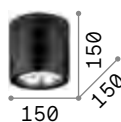

Mood

Metal structure available with square or round section. Black inside and white or black colour outside. Adjustable inner diffuser.

LED Bulbs GU10 7W and GU10 10W 3000 K included.

140841

243924

1,210 Kg / 0,0061 m³
GU10 max 1x 50W