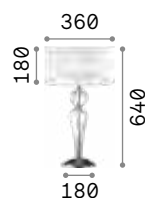

IP20

3,000 Kg / 0,0652 m³
E27 max 1x60W

€ 155

044491 Clear

3000 K
900 lm

123899 € 7,00