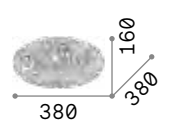

3,200 Kg / 0,0487 m³
G9 max 5 x 40W

€ 380

075419 Chrome
073187 Gold

3000 K
370 lm

209043 € 3,90