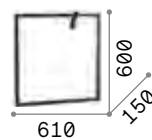

Powder coated aluminum frame and body. Adjustable diffuser with knurled clear acrylic screen. Colors: white or black

LED LED source 3000 K, 30.000 h life.

285269

271880

■ □ IP20

1,140 Kg / 0,0696 m³
LED 5W / 350 lm