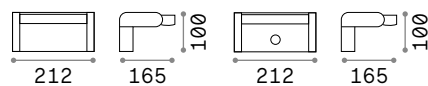

IP54

1,200 Kg / 0,0055 m³
LED 20,5W / 2300 lm

€ 115

IP54

1,300 Kg / 0,0055 m³
LED 21W / 2300 lm

€ 130

287690	White	new	287720	White	new
287683	Anthracit.	new	287713	Anthracit.	new
287706	Black	new	287737	Black	new
307169	Coffee	new	307176	Coffee	new