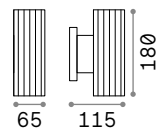

IP44

0,610 Kg / 0,0016 m³
GU10 max 2 x 28W

€ 40

129457 ■ White
129440 ■ Grey
129433 ■ Black

4000 K
500 lm
253497 € 4,50