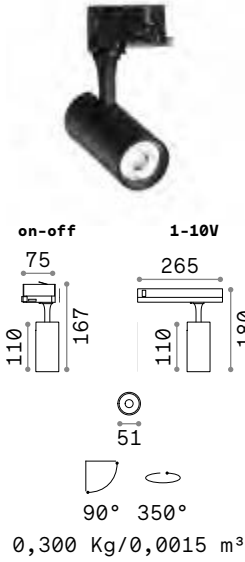

Fox 8W

LED COB BRIDGELUX Driver included

CRI ≥ 80

Power	Beam	Lumen	CCT	Driver	Finish	Code	€
8W	41°	1000 lm	3000 K	On-Off	White	250410	49
					Black	250403	49
					Brass	283920	49 <i>new</i>
		1050 lm		White	271453	49	
				Black	271446	49	

CRI ≥ 90

Power	Beam	Lumen	CCT	Driver	Finish	Code	€	
8W	41°	800 lm	3000 K	On-Off	White	285368	49	
					Black	285351	49	
					1-10V	White	302546	85 <i>new</i>
				1-10V	Black	302539	85 <i>new</i>	

Required	Beam	Driver	Finish	Code	€
No	15°		Clear	302744	5 <i>new</i>
No		On/Off	White	170145	27
No			Black	170152	27

LENS*

SINGLE CONNECTION

Light beam: ACCENT

m	lx	Øm
1	2067	0,77
2	517	1,54
3	230	2,30
4	129	3,07
5	83	3,84

CRI ≥ 80 8W 41° 950lm 3000K

* The optional lens must be ordered in concomitance with the product and will be mounted inside the product as replacement for the default one.