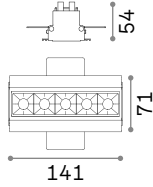

145 x 70 mm
0,390 Kg/0,0013 m³

LED COB OSRAM Driver ON/OFF included

Power	Beam	Lumen	CCT	Finish		Code	€
12 W	29°	1200 lm	3000 K	Black	■	206226	95
		1250 lm	4000 K	Black	■	267906	95