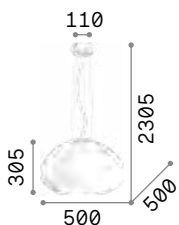

€ 285

059679 White

3000 K
950 lm

101330 € 8,00

Mama

Metal frame and ring positioned on the lower edge with satin white enamel finish. White blown acid-etched glass diffuser. Steel cables adjustable in length with automatic devices.