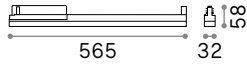

Display Wide

0,420 Kg/0,0067 m³

LED SMD SAMSUNG Driver ON/OFF included

Power	Beam	Lumen	CCT	Finish	Code	€
21W	125°	2800 lm	3000 K	White	283753	175
				Black	283760	175
		2850 lm	4000 K	White	276274	175
				Black	283777	175