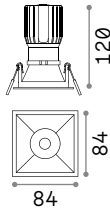

Game Square

75 x 75 mm
0,270 Kg/0,0011 m³

LED COB CREE Driver ON/OFF included - CRI ≥80

Power	Beam	Lumen	CCT	Finish		Code	€
11W	36°	1000 lm	2700 K	White	+	285443	47
		1100 lm	3000 K	White	+	192376	47
				Black	+	192352	47