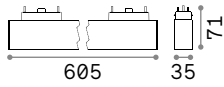

LED SMD SAMSUNG

Power	Beam	Lumen	CCT	Finish		Code	€
25W	98°	3800 lm	3000 K	Black	■	222950	152
		4050 lm	4000 K	Black	■	223032	152

0,700 Kg/0,0087 m³

Light beam: WIDE