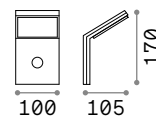

Style

Powder coated aluminum body.
Opal color plastic shade. Integrated
LED source. AP Sensor model
with PIR sensor. Available finishes:
anthracite or white.

LED LED source 3000/4000 K, 30.000 h life.

Lamp with presence detector included PIR (Passive InfraRed).

■ IP54

■ IP54

0,390 Kg / 0,0018 m³
LED 9W / 1050/1150 lm

0,400 Kg / 0,0018 m³
LED 9,5W / 1050/1150 lm

€ 133

€ 165

269139	White	3000K	269146	White	3000K
221502	White	4000K	209852	White	4000K
246857	Anthracit.	3000K	246864	Anthracit.	3000K
209845	Anthracit.	4000K	221519	Anthracit.	4000K