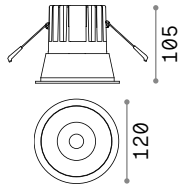

⌀ 110 mm
0,660 Kg/0,0033 m³

LED COB BRIDGELUX Driver ON/OFF included - CRI ≥90

Power	Beam	Lumen	CCT	Finish	Code	€
20W	24°	2350 lm	3000 K	White	+ 273174	90
				Black	+ 273167	90

Light beam: **ACCENT**

Light beam: **SPOT**