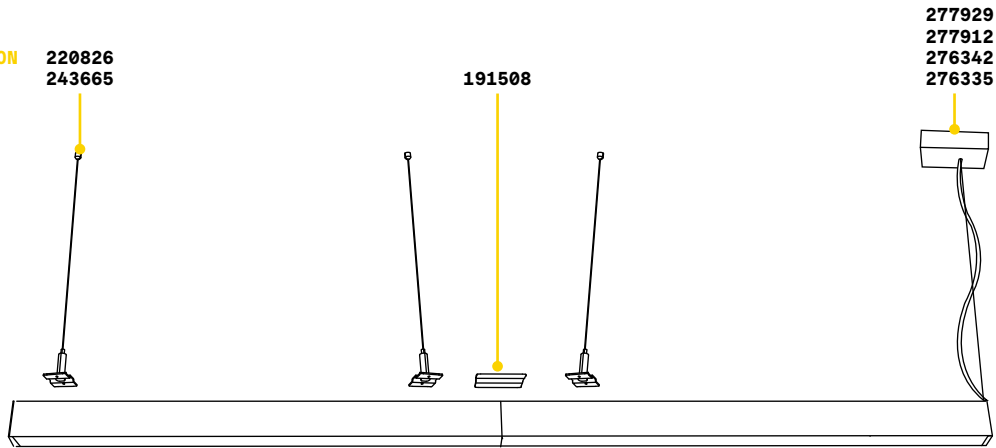

Fluo - Assembly plans

FLUO SUSPENSION