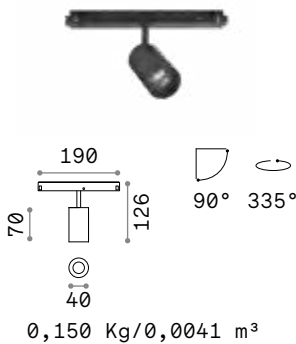

LED COB CITIZEN

Power	Beam	Lumen	CCT	Control	Finish	Code	€
8 W	30°	730 lm	3000 K	On-Off	White	282985	107
					Black	257631	107
					Brass	282046	107
1-10V	30°	730 lm	3000 K		White	303697	130 <i>new</i>
					Black	303680	130 <i>new</i>
DALI	30°	730 lm	3000 K		White	286426	160
					Black	286419	160