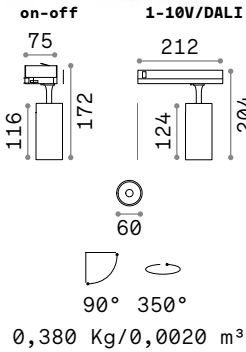

Fox 15W

LED COB BRIDGELUX Driver included

CRI ≥ 80

Power	Beam	Lumen	CCT	Driver	Finish	Code	€
15W	41°	1700 lm	3000 K	On-Off	White	250434	55
					Black	250427	55
					Brass	283937	55 <i>new</i>
		1750 lm		White	267784	55	
				Black	267777	55	

CRI ≥ 90

Power	Beam	Lumen	CCT	Driver	Finish	Code	€	
15W	41°	1400 lm	3000 K	On-Off	White	285382	55	
					Black	285375	55	
					1-10V	White	302560	90 <i>new</i>
				DALI	Black	302553	90 <i>new</i>	
					White	302584	110 <i>new</i>	
					Black	302577	110 <i>new</i>	

LENS*

SINGLE CONNECTION

Required	Beam	Driver	Finish	Code	€
No	15°		Clear	302751	5 <i>new</i>
No		On/Off	White	170145	27
No			Black	170152	27

Light beam: ACCENT

m	lx	Øm
1	3204	0,80
2	801	1,60
3	356	2,40
4	200	3,20
5	128	4,00

CRI ≥ 80 15W 41° 1500lm 3000K

* The optional lens must be ordered in concomitance with the product and will be mounted inside the product as replacement for the default one.