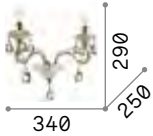

Negresco

Metal frame with chrome or golden finish. Golden version with blown and gilded inside glass arms. Main structure composed of cut crystal blocks. Clear glass and cut crystal decorative elements.

■ IP20

2,320 Kg / 0,0324 m³
E14 max 2x 40W

€ 160

141046 Clear
087757 Gold

3000 K
430 lm

101248 € 3,00 [P. 218](#)