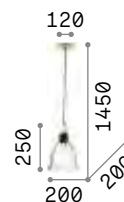

IP20

0,950 Kg / 0,0243 m³
E27 max 1x60W

€ 105

122564 ■ Black

3000 K
910 lm
119571 € 7,00