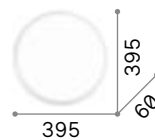

101279 € 3,00

Gemma

Plastic base with different finishes.
 Matt white polycarbonate diffuser.
 Quick fastening system.

LED LED source 3000 K, 20.000 h life.

252612

252629

■ ■ □ IP20

0,760 Kg / 0,0275 m³
 LED 24W / 2880 lm