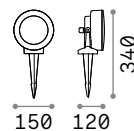

150 120

IP66

LED Bulbs LED GX53 7W included. Settable CCT: 3000 K, 4000 K, 6500 K.

0,730 Kg / 0,0044 m³
GX53 max 1x10W

€ 90

145310 White
145334 Grey
145358 Black

4000 K
1000 lm

154008 € 6,00

P. 739