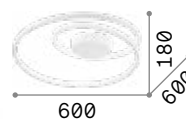

Oz **new**

Plated or powder coated metal base and frame. Opal rubber diffuser. Available finishes: white, black or brushed brass. DALI/Push dimmable version available.

LED LED source 3000 K, 30.000 h life.