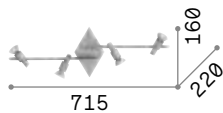

Slem

Metal structure with white, chrome, satin nickel or satin brass finish. Adjustable body: rotational and axially movable stem valve.

LED Bulbs LED GU10 7W 3000 K included.
Cod. **123943**

1,070 Kg / 0,0152 m³
GU10 max 4 x 50W