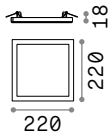

Ⓜ min 65-max 205 mm
0,400 Kg/0,0018 m³

LED SMD AND DRIVER Included

Power	Beam	Lumen	CCT	Finish	Code	€
20 W	115°	1950 lm	3000 K	White	290836	58 new
				Black	290812	58 new
		2000 lm	4000 K	White	306384	58 new
				Black	306407	58 new