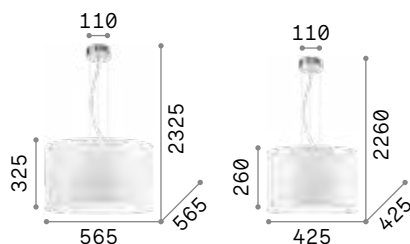

Wheel

Enameled metal circular frame. PVC foil shade, covered with fabric. Steel cables adjustable in length with automatic devices.

IP20

2,810 Kg / 0,1412 m³
E27 max 5 x 60W

€ 255

009698 White

3000 K
900 lm
123899 € 7,00

IP20

2,020 Kg / 0,0614 m³
E27 max 3 x 60W

€ 135

009681 White

3000 K
900 lm
123899 € 7,00

P. 293