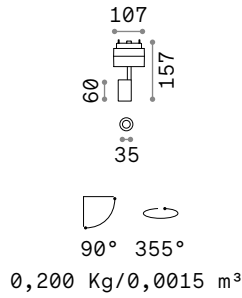

Arca Track

LED SMD CREE

Power	Beam	Lumen	CCT	Finish	Code	€
5W	34°	450 lm	3000 K	Black	222974	109
				Brass	281995	109
		490 lm	4000 K	Black	223056	109

LENS

Required	Beam	Code	€
No	20°	223087	8