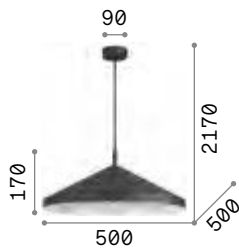

IP20

1,760 Kg / 0,0687 m³
E27 max 1x 60W

€ 110

285160 White
281582 Black

3000 K
900 lm

123899 € 7,00