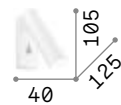

LED LED source 3000 K, 20.000 h life.

ON
OFF Lamp with integrated switch.

280998

281001

■ □ IP20

0,400 Kg / 0,0009 m³
LED 7W / 580 lm

€ 100

280998 ■ White
281001 ■ Black