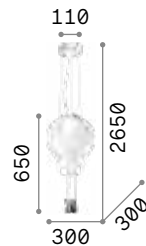

IP20

2,420 Kg / 0,1013 m³
E27 max 1x 42W

€ 155

179858 White

3000 K
900 lm

123899 € 7,00