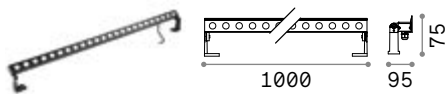

LED SMD OSRAM Driver not included

Power	Beam	Lumen	CCT	Finish	Code	€
40W	30°	3900 lm	3000 K	Anthracite	261355	325

2,460 Kg/0,0108 m³
Cable lenght 500 mm