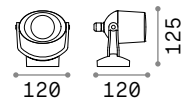

0,500 Kg / 0,0027 m³
GU10 max 1x6W

€ 82

096483 ■ White
096476 ■ Black

4000 K
500 lm

253497 € 4,50

P. 824