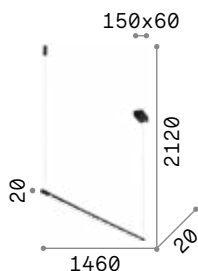

Yoko

Matt varnished ceiling rose, frame and support for the metal cable. Opal polycarbonate diffuse. Clear PVC electrical cable. Colors: white or black.

LED LED source 3000 K, 30.000 h life.

IP20

0,700 Kg / 0,0383 m³
LED 16W / 1450 lm

€ 155

258898 ■ White
258928 ■ Black

P. 452 P. 498