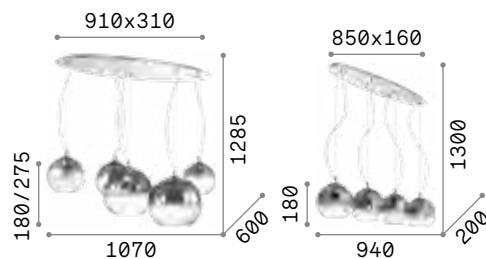

Nemo Plus

Chrome frame. Blown glass diffuser with shaded chrome finish. Steel cable adjustable in length by automatic blocking cable mechanism.

⏏ IP20

8,700 Kg / 0,2424 m³
E27 max 5x60W

€ 735

138305 FadeChrome