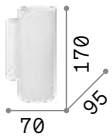

Paul

Metal base with matt varnish finish.
Blown acid-etched and overlay glass
diffuser. Available with white finish.

LED Bulbs LED G9 3W 3000 K included.
Cod. **209043**

0,560 Kg / 0,0064 m³
G9 max 2x40W

0,540 Kg / 0,0056 m³
G9 max 2x40W

€ 65

€ 65

060620 White

231129 White

3000 K
370 lm

3000 K
370 lm

209043

€ 3,90

209043

€ 3,90

Ovalino

Diffuser composed of circular
elements created from curved and
acid-etched glass sheet.