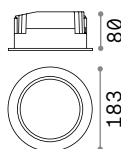

① 160 mm
1,250 Kg/0,0056 m³

LED COB PHILIPS Driver PHILIPS ON/OFF included

Power	Beam	Lumen	CCT	Finish	Code	€
30 W	46°	2500 lm	3000 K	White	193489	145
		2550 lm	4000 K	White	193380	145

DIMMABLE DRIVER* Optional

Model	Control	Power	Output	Measure (LxHxW)	Code	€
Basic 10 W	1-10V	12 W	300 mA	150 x 29 x 43 mm	218823	40
	DALI/Push	10 W	300 mA	130 x 30 x 43 mm	220772	125
Basic 15 W	1-10V	15 W	450 mA	150 x 29 x 43 mm	218830	45
	DALI/Push	17 W	450 mA	130 x 30 x 43 mm	220796	134
Basic 20 W	DALI/Push	25 W	700 mA	130 x 30 x 43 mm	220789	146
Basic 30 W	1-10V	31 W	900 mA	150 x 29 x 43 mm	218854	50
	DALI/Push	45 W	900 mA	150 x 30 x 43 mm	220802	158

Light beam: ACCENT