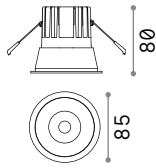

Game Round

⌀ 74 mm
0,280 Kg/0,0011 m³

LED COB CREE Driver ON/OFF included - CRI ≥80

Power	Beam	Lumen	CCT	Finish	Code	€
11W	36°	1000 lm	2700 K	White	+ 285429	47
		1100 lm	3000 K	Silver	+ 192284	47
				White	+ 192291	47
				Black	+ 192277	47
				Gold	+ 192307	47
		1250 lm	4000 K	White	+ 267975	47