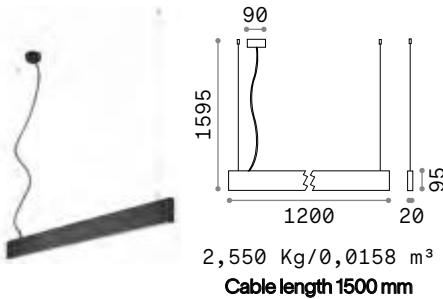

Linus

Linear aluminum lamp with direct and indirect light. The lamp is modular and can be used individually or in a continuous line. Integrated LED, starting binning ≤ 3-Step MacAdam; CRI ≥ 80; protection IP20, insulation class I. Dimmable power supply 1-10V integrated as standard.

Source	LED SMD	LED life	50.000 h
Power	32W	Insulation class	I
Driver included	1-10V	IP	20
Drivers available	No	Material	Aluminum
MacAdam	SDCM 3	Warranty	5 years
CCT	3000 K/ 4000 K		
CRI	≥80		

LED SMD Up-light included - Driver 1-10V included

Power	Beam	Lumen	CCT	Finish	Code	€
32 W	104°	3450 lm	3000 K	White	241968	220
				Black	241975	220
		3600 lm	4000 K	White	268231	220
				Black	268217	220

UP-LIGHT INFO

Power	Beam	Lumen	CCT
32 W	104°	3450 lm	3000 K
		3600 lm	4000 K