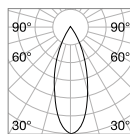

m	lx	øm
1	4826	0,60
2	1207	1,21
3	536	1,81
4	301	2,42
5	193	3,02