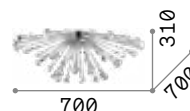

074740 ■ Chrome

 3000 K
1020 lm

101347 € 8,50

Pauline

Chrome metal frame. Clear blown hand-shaped and chrome glass decorative elements.

LED Bulbs LED G9 3W 3000 K included.
Cod. **209043**

3,500 Kg / 0,0380 m³
G9 max 5 x 40W