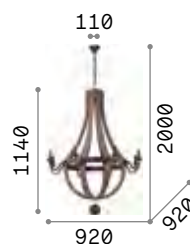

IP20

8,330 Kg / 1,0291 m³
E14 max 8 x 40W

€ 1200

129709 Wood

3000 K
470 lm

101224 € 3,00