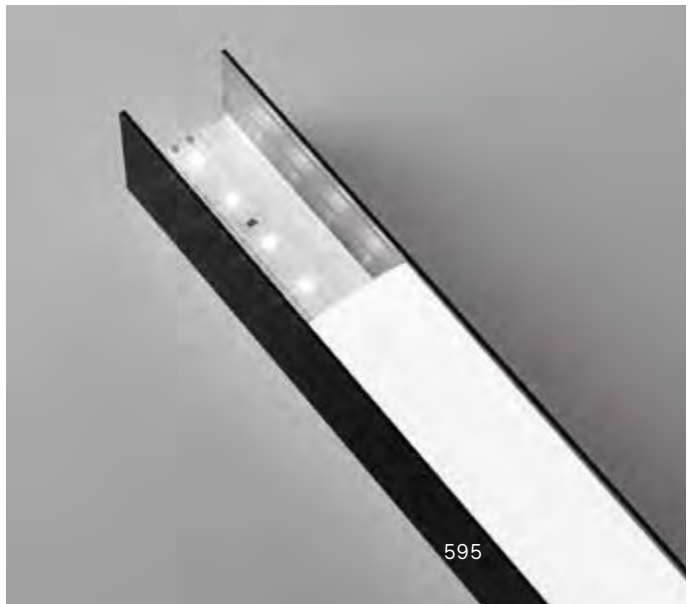

Vision Trimless

PROFILE Mounting kit included

Length	Weight	Volume	Finish	Code	€	
2000 mm	1,40 Kg	0,0032 m³	White		270524	65
	1,40 Kg	0,0032 m³	Black		270517	65
3000 mm	2,10 Kg	0,0048 m³	White		270548	95
	2,10 Kg	0,0048 m³	Black		270531	95

SUSPENSION KIT

Required	N° Cables	Cables Length	Code	€
No - 1 Kit x 2000 mm	2	3000 mm	270449	16
No - 1 Kit x 2000 mm	2	5000 mm	270456	20

STRUCTURE CONNECTOR

Yes - 1 Kit x connection			270463	5

STRIP LED AND DRIVER Required - Page 814

Recommended Strip LED max 39 W/m