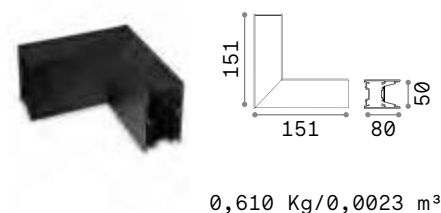

BLINDED CORNER Optional- Compatible with Accent versions

Finish	Code	€
Aluminu.	191478	65
White	191485	65
Black	191492	65

STRUCTURE CONNECTOR Maximum length per power source: 30 meters

Required	Code	€
Yes - 1 Kit x connection	191508	12