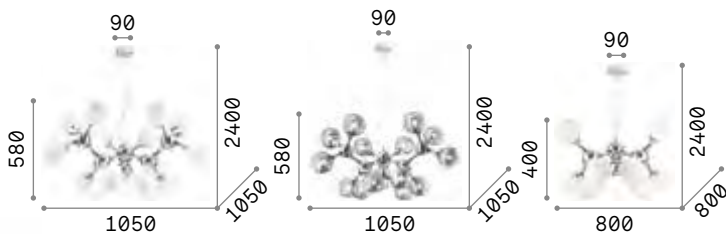

8,000 Kg / 0,3063 m³
E14 max 15 x 40W

€ 630

082073 White
241012 Brass

8,000 Kg / 0,4651 m³
E14 max 15 x 40W

€ 800

200491 Chrome

5,300 Kg / 0,1480 m³
E14 max 9 x 40W

€ 430

082059 White
241036 Brass

3000 K
480 lm
101200 € 3,00

3000 K
480 lm
101200 € 3,00

3000 K
480 lm
101200 € 3,00