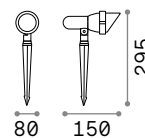

IP65

0,520 Kg / 0,0038 m³
GU10 max 1x28W

€ 52

106205 ■ White
033037 ■ Anthracit.
046211 ■ Black
163727 ■ Coffee

4000 K
600 lm
151960 € 2,50

4000 K
500 lm
253497 € 4,50