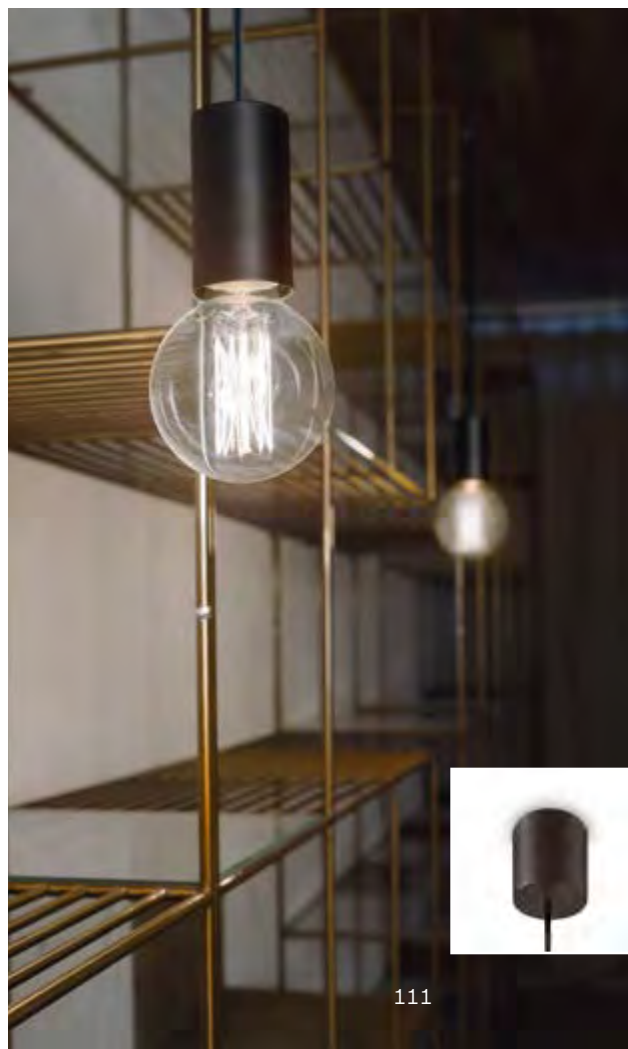

Metal ceiling cup and frame, both with black matt varnish finish. PVC power cable.

0,380 Kg / 0,0099 m³
E27 max 1x60W

€ 40

139685 Black

3000 K
1020 lm

101347 € 8,50

Minimal

Metal frame with colored varnish finish. Power cable with fabric coating. SP1 version supplied with two-meters long cable.