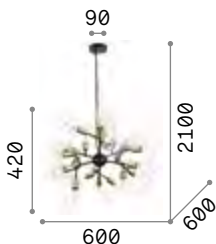

IP20

3,000 Kg / 0,0885 m³
E27 max 24 x 25W

€ 500

238241 ■ Black

3000 K
1120 lm
101323 € 7,50

P. 324

Leaves

White metal frame. White hand-shaped blown glass decorative elements. Steel cables adjustable in length.