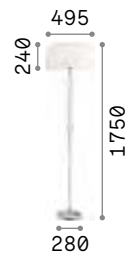

IP20

8,480 Kg / 0,2518 m³
E27 max 1x60W

€ 525

142616 White

3000 K
900 lm

101354 € 8,50