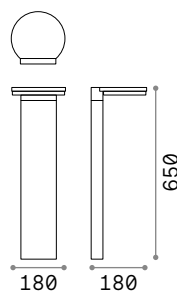

Path

Powder coated aluminum body.
Opal color polycarbonate diffuser.
Colors: metallic anthracite.

LED LED source 3000/4000 K, 20.000 h life.

285542-250816

285559-250823

IP65

1,900 Kg / 0,0238 m³
LED 10W / 1200/1250 lm