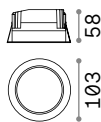

Basic Accent

① 90 mm
0,400 Kg/0,0017 m³

LED COB PHILIPS Driver PHILIPS ON/OFF included

Power	Beam	Lumen	CCT	Finish	Code	€
10 W	45°	1050 lm	3000 K	White	193458	68
		1200 lm	4000 K	White	193359	68