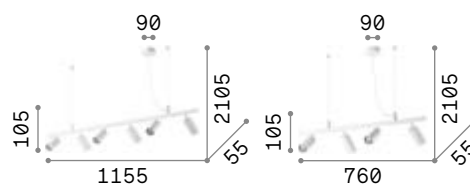

2,700 Kg / 0,0360 m³
GU10 max 6 x 28W

€ 425

231433 **White**
231396 **Black**
244648 **Brass**

3000 K
610 lm

123943 **€ 4,50**

2,310 Kg / 0,0243 m³
GU10 max 4 x 28W

€ 318

231372 **White**
231341 **Black**
244624 **Brass**

3000 K
610 lm

123943 **€ 4,50**