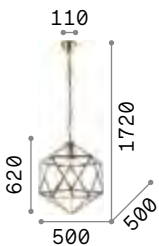

Deca

Metal frame with antique brass finish. Diffuser made of transparent glass sheets which can be opened to change the bulb.

6,720 Kg / 0,2288 m³
E27 max 1x 60W

€ 440

168869 Ant. Brass

151724 € 8,50