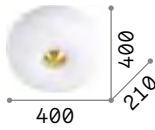

Arizona

Metal frame with satin brass finish. White acid-etched blown glass diffuser with embossed decorative stripes.

Bulbs LED GX53 9W 3000 K included.
Cod. **123936**