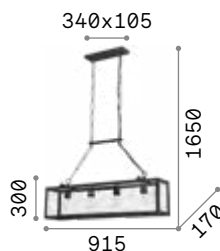

P. 327

P. 469

Igor

Metal body with matt black enamel finish. Shade made of clear glass slabs.

IP20

8,810 Kg / 0,0941m³
E27 max 4 x 60W

€ 390

092942 ■ Black