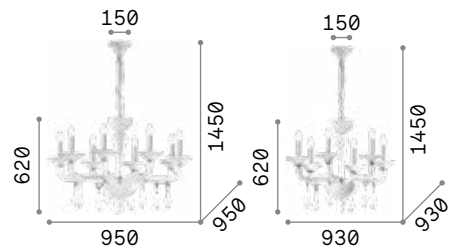

199375 Clear
199405 Amber

199382 Clear
199412 Amber

3000 K
480 lm

3000 K
480 lm

101200 € 3,00

101200 € 3,00

Miramare

Blown and hand finished clear and white glass chandelier. Chrome metal bulb socket covers and details. Velvet chain cover.