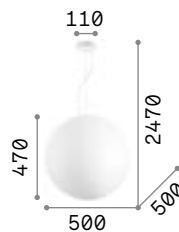

IP20

1,780 Kg / 0,1662 m³
E27 max 1x 25W

€ 360

226040 White

3000 K
950 lm

101330 € 8,00