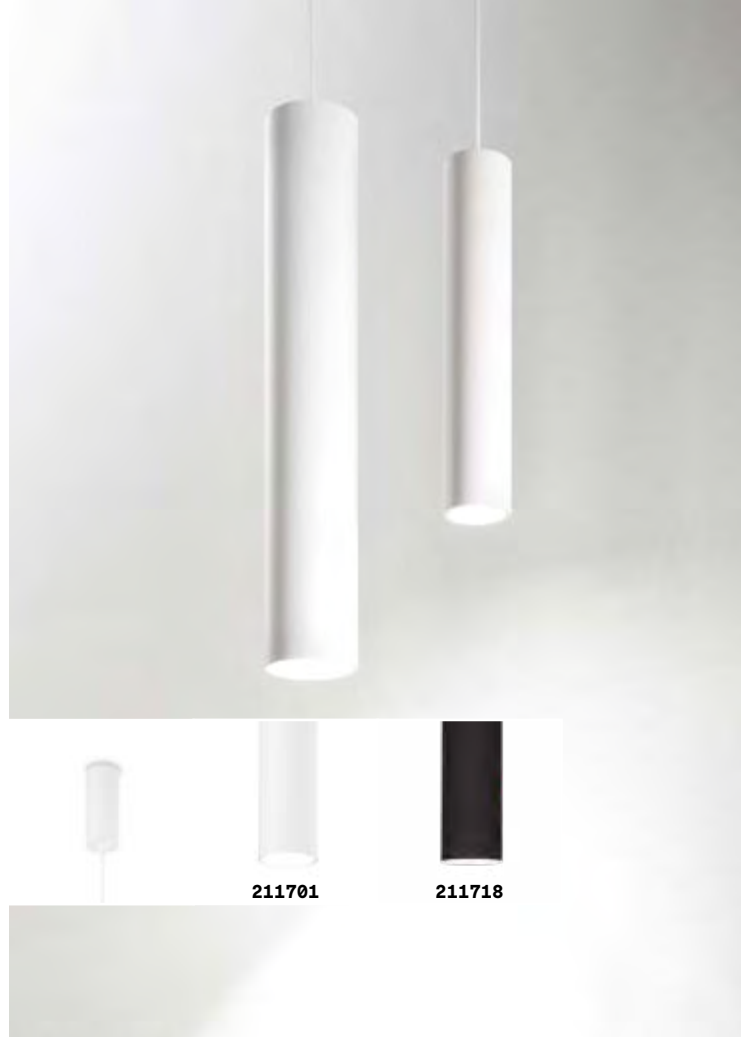

Tube

White or black powder coated aluminum ceiling cup and body. Power cable coated with fabric. Integrated LED light emission.

LED Led source 3000 K, 35.000 h life.

IP20

0,960 Kg / 0,0073 m³
LED 9W / 1200 lm

€ 210

211701 White
211718 Black

IP20

0,680 Kg / 0,0048 m³
LED 9W / 1200 lm

€ 150

211459 White
211466 Black