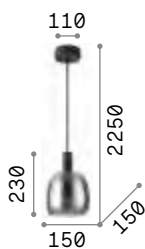

Coco

Powder coated metal frame with black finish. Clear acrylic diffuser with satin side. Clear blown glass with smoky finish. PVC cable.

LED LED source 3000 K, 20.000 h life.