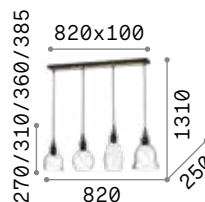

IP20

4,090 Kg / 0,0983 m³
E27 max 4x60W

€ 415

122557 ■ Black

3000 K
910 lm
119571 € 7,00