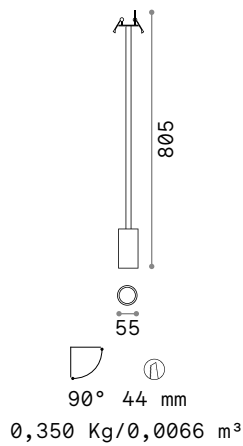

GU10 Bulbs LED GU10 7W 3000 K included. Code 123943

Power	Finish	Code	€
max 28W	White	296388	41 new
	Black	296371	41 new

Light beam: SPOT