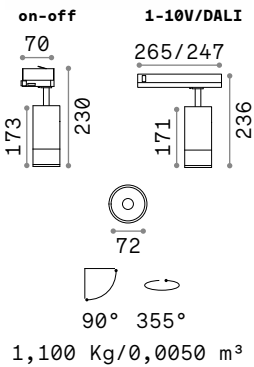

LED COB BRIDGELUX Driver included

Power	Beam	Lumen	CCT	Driver	Finish	Code	€
25 W	20-55°	3000 lm	3000 K	On-Off	White	286600	92
					Black	276243	92
				1-10V	White	302973	135 new
					Black	302966	135 new
				DALI	White	303017	155 new
					Black	303000	155 new