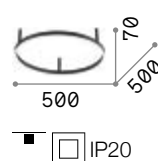

1,240 Kg / 0,0455 m³
LED 32W / 3150 lm
€ 195

265971 ■ White
265988 ■ Black