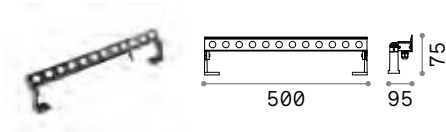

Thor

Adjustable linear projector for surface installation with oblique light effect. Die-cast aluminum body, clear glass diffuser.

Integrated LED source, available in two lengths (500 mm and 1000 mm). Adjustability +/- 90° from the vertical, IP65 protection index, IK06 impact resistance, 3000K color temperature, 24 Vdc power supply input; LED useful life 50.000 h. Optionally available with anti-glare visor.

PRO

High-tech product with high quality materials, intended for professional use.

Source	LED SMD	Insulation class	III
Power	18W / 40W	IP	65
Driver included	No	Material	Aluminum
Drivers available	On/Off		
CCT	3000 K		
CRI	≥80		
LED life	50.000 h		

LED SMD OSRAM Driver not included

Power	Beam	Lumen	CCT	Finish	Code	€
18W	30°	1950 lm	3000 K	Anthracite	261331	215

1,490 Kg/0,0057 m³
Cable lenght 500 mm