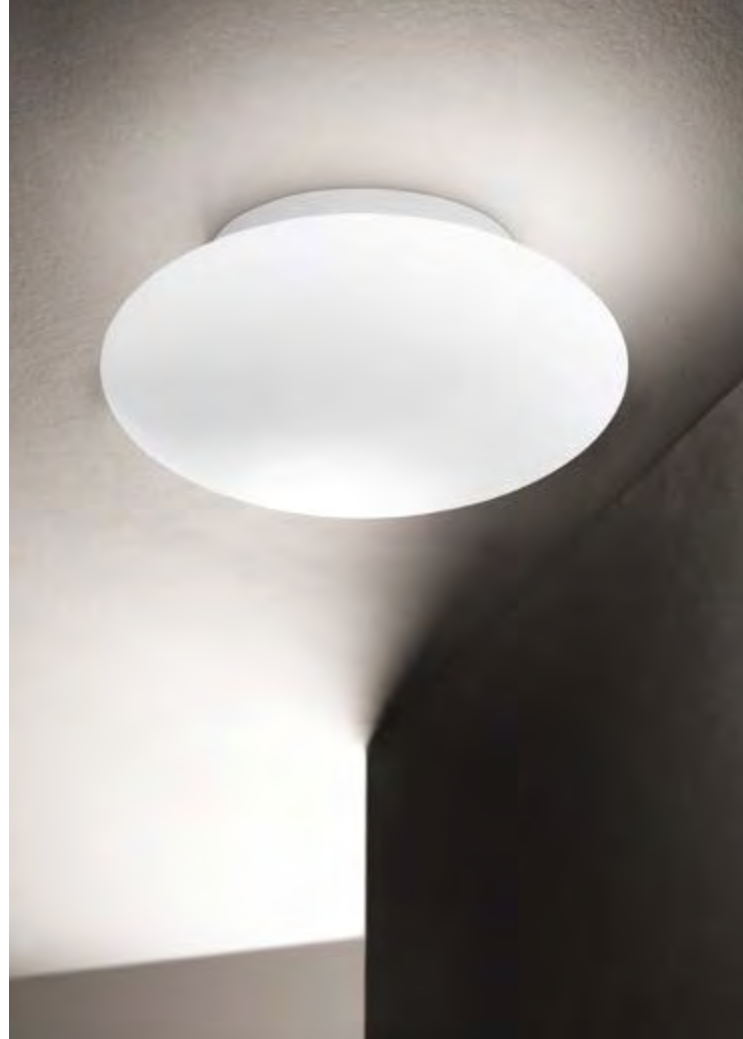

1,730 Kg / 0,0249 m³

E27 max 1x 60W

€ 125

135250 White

4000 K
600 lm

151960 € 2,50 P. 768

Mib

White powder coated aluminum base. Opal color plastic diffuser. Integrated LED source.