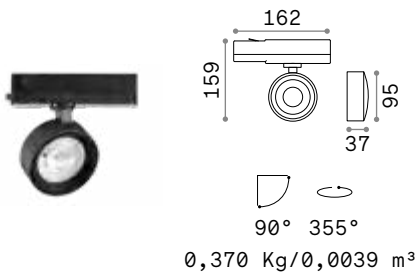

Pov new

Source	LED COB	CCT	3000 K
Power	22W	CRI	≥95
Driver included	On/Off	LED life	30.000 h
Drivers available	No	Insulation class	II
Track	Three-phase (standard Eutrac)	IP	20
MacAdam	SDCM 3	Material	Aluminum
		Warranty	5 years

LED COB CREE Driver PHILIPS ON/OFF included

Power	Beam	Lumen	CCT	Finish	Code	€
22 W	36°	1750 lm	3000 K	White	296340	135 new
				Black	296333	135 new