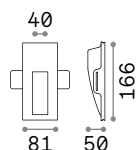

□ 81 x 166 mm

0,580 Kg/0,0012 m³

LED SMD AND DRIVER Included

Power	Lumen	CCT	Finish	Code	€
1W	55 lm	3000 K	White	249827	63

Light beam: **ASYMMETRICAL**