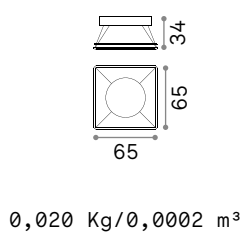

Dynamic Square

REFLECTOR Required

SYMMETRICAL

Finish	Code	€
White	211817	8
Chrome	221656	8
Black	211824	8
Gold	211831	8