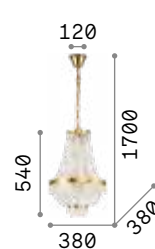

5,100 Kg / 0,1175 m³
G9 max 6 x 40W

€ 780

033532 Chrome
114729 Gold

3000 K
370 lm

209043 € 3,90