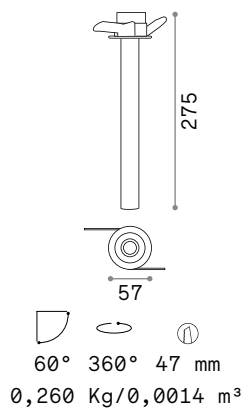

Eye

LED COB AND DRIVER Included

Power	Beam	Lumen	CCT	Finish	Code	€
2,5W	15°	270 lm	3000 K	White	186986	85

Light beam: SPOT