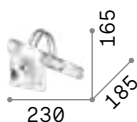

0,530 Kg / 0,0042 m³
G9 max 2 x 40W

€ 69

008851 Chrome

3000 K
370 lm

209043 € 3,90