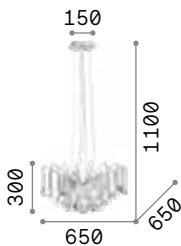

Audi-77

Octagonal and round cut crystal pendants. Pendant lamps with wires adjustable in length with an automatic device.

LED Bulbs LED G9 3W 3000 K included.
Cod. **209043**

6,550 Kg / 0,1347 m³
G9 max 8 x 40W