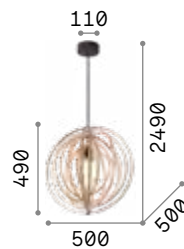

IP20

1,240 Kg / 0,0447 m³
E27 max 1x 60W

€ 220

138275 Wood

3000 K
950 lm

101330 € 8,00