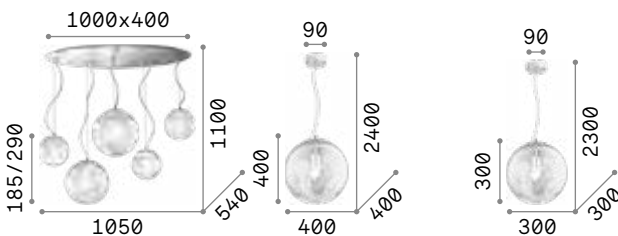

175973

Mapa Max

Chrome metal frame. Clear blown glass diffuser with decorative aluminum thread inside.
Suspension lamps with steel cables adjustable in length with automatic device.

IP20

8,700 Kg / 0,2456 m³
E27 max 5x60W