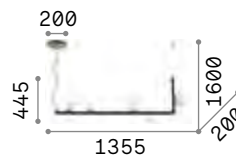

IP20

2,750 Kg / 0,1353 m³
G9 max 5 x 15W

€ 283

273648 ■ Black

3000 K
370 lm

209043 € 3,90

P. 319

P. 413

P. 466

P. 492