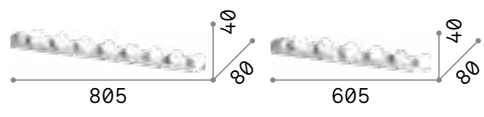

■ IP20 1,420 Kg / 0,0143 m³ E14 max 8 x 40W € 128 159522 White 045634 Chrome 3000 K 420 lm 101217 € 3,00	■ IP20 1,100 Kg / 0,0095 m³ E14 max 6 x 40W € 100 159423 White 045627 Chrome 159508 Black 179681 Brass 3000 K 420 lm 101217 € 3,00