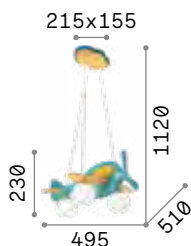

Avion

Matt painted wooden body and ceiling cup. Chrome metal details. Blown and acid-etched white glass diffusers.

IP20

2,440 Kg / 0,0618 m³
E14 max 3x 40W

€ 190

136325 Blue
136318 Red

3000 K
420 lm

101217 € 3,00