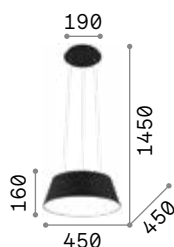

Cloe

Powder coated metal ceiling rose and shade. Opal color polycarbonate diffuser. Clear PVC electrical cable. Color: black.

LED LED source 3000 K, 50.000 h life.

2,040 Kg / 0,0622 m³

LED 43W / 5700 lm

€ 320

247304 Black