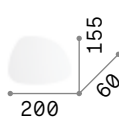

■ IP20

0,520 Kg / 0,0030 m³
LED 10,5W / 1080 Lm

€ 110

257235 White