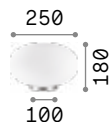

IP20

1,200 Kg / 0,0287 m³
G9 max 1x40W

€ 102

086804 White

3000 K
370 Lm

209043

€ 3,90

P. 155

P. 285