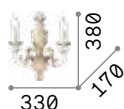

Resin body with hand modelled metal arms. Hand decorated with gold-leaf and antiqued effect.

■  IP20

2,050 Kg / 0,0405 m³

E14 max 2x40W

€ 158

012902  White

020846  Gold

101248 € 3,00