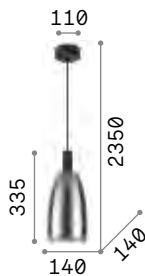

Coco

Powder coated metal frame with black finish. Clear acrylic diffuser with satin side. Clear blown glass with smoky finish. PVC cable.

LED LED source 3000 K, 20.000 h life.