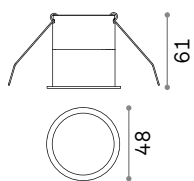

Quark

☐ IP20 CRI ≥80 50.000 h ALUMINUM

⌀ 45 mm

0,170 Kg/0,0005 m³

LED COB CITIZEN AND DRIVER Included

Power	Beam	Lumen	CCT	Finish	Code	€
8W	30°	720 lm	3000 K	White	☐ 258478	57
				Black	■ 258461	57

Light beam: ACCENT