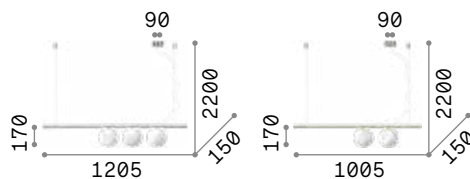

P. 413

P. 466

P. 492

Perline new

Metal ceiling cap and frame. White blown acid-etched glass diffusers. Clear Teflon electrical cable. Available finish: matt black or satin brass.

LED Bulbs LED G9 3W 3000 K included. Cod. **209043**