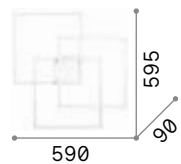

■ ■ □ IP20

1,430 Kg / 0,0530 m³
LED 35W / 4950 lm

€ 320

230702 ■ White
270678 ■ Black