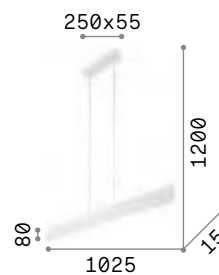

IP20

1,890 Kg / 0,0196 m³
LED 32W / 2100 lm

€ 340

138237 ■ White
173245 ■ Black