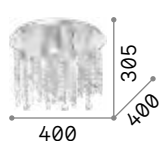

Royal

Chrome metal circular frame and bulb socket. Squared, rectangular and octagonal cut crystal pendants and final drops.

LED Bulbs LED G9 3W 3000 K included.
Cod. **209043**

IP20

IP20

5,900 Kg / 0,0881 m³
G9 max 12 x 40W

2,840 Kg / 0,0379 m³
G9 max 8 x 40W

€ 590

€ 310

053004 Chrome

052991 Chrome

3000 K
370 lm

209043 € 3,90

3000 K
370 lm

209043 € 3,90