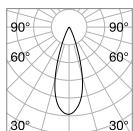

m	lx	øm
1	2410	0,59
2	602	1,19
3	268	1,78
4	151	2,38
5	96	2,98