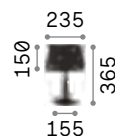

IP20

1,270 Kg / 0,0253 m³
E27 max 1x60W

€ 80

110530 White
032368 Chrome
110554 Black

3000 K
910 lm

119571 € 7,00

P. 188

P. 521