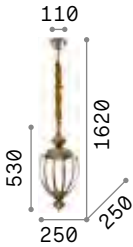

Norma

Metal frame with chrome or antique brass finish. Diffuser composed of clear glass sheets with polished edges. Velvet chain cover.

2,620 Kg / 0,0286 m³
E27 max 1x 60W

€ 210

094786 Chrome
005911 Ant. Brass

101279 € 3,00