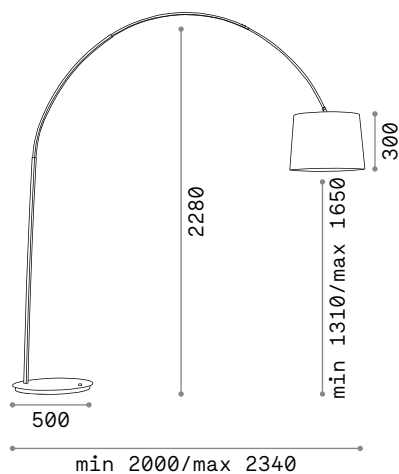

IP20

12,000 Kg / 0,0856 m³
E27 max 1x60W

€ 600

286686 ■ White
286662 ■ Chrome
286679 ■ Black

0,430 Kg / 0,0708 m³

€ 75

046723 ■ White
041742 ■ Chrome
046471 ■ Black

3000 K
1020 lm
101347 € 8,50