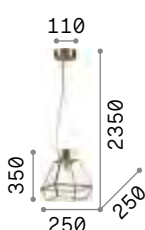

Orangerie

Metal frame with antique brass finish. Clear glass sheets diffuser. Power cable coated with black fabric.

5,000 Kg / 0,1221 m³
E27 max 1x60W

2,200 Kg / 0,0414 m³
E27 max 1x60W

€ 375

€ 265

160085 ■ Ant. Brass