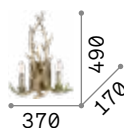

Firenze

Resin body with hand modelled metal arms. Hand decorated with gold-leaf and antiqued effect.

■ IP20

2,050 Kg / 0,0405 m³

E14 max 2x40W

€ 158

012902 White

020846 Gold

101248 € 3,00

P. 238

P. 481

P. 531

012902

020846

Chalet

Metal frame and bearing structure. Handcrafted and hand painted resin decorative elements. An accurate reproduction of horns and carved wood.

■ IP20

1,770 Kg / 0,0759 m³

E14 max 2x40W

€ 205

115511 Beige

101224 € 3,00

P. 242

P. 480