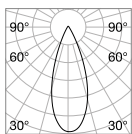

LENS

FILTER HONEYCOMB

FILTER ELLIPTICAL

GU10 ADAPTOR WITH
LAMPHOLDER
INCLUDED - IP20

Required	Beam	Finish		Code	€
No	20°	Clear	☐	211763	7
	55°	Clear	☐	211770	7
No		Black	■	208671	7
No		Clear	☐	208688	7
No		White	☐	208640	16
		Black	■	208657	16

Light beam: ACCENT

m	lx	øm
1	1653	0,72
2	413	1,44
3	184	2,16
4	103	2,88
5	66	3,60