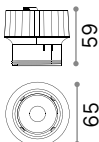

0,150 Kg/0,0030 m³

LED COB CITIZEN Required - Driver TRIDONIC ON/OFF included

Power	Beam	Lumen	CCT	Finish	Code	€
10W	35°	970 lm	2700 K	Black	208541	65
		1000 lm	3000 K	Black	208558	65
		1100 lm	4000 K	Black	208565	65

DIMMABLE DRIVER* Optional

	Power	Output	Measure (LxHxW)	Code	€
1-10V	10 W	250 mA	135 x 20 x 30 mm	216317	25
DALI/Push	17 W	250 mA	130 x 30 x 43 mm	216027	110