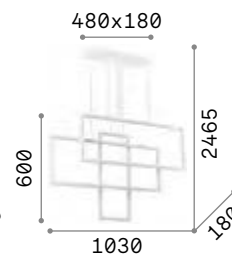

IP20

4,300 Kg / 0,2100 m³
LED 93W / 10700 lm

€ 550

253589 ■ White
269382 ■ Black