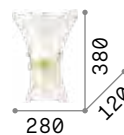

■ IP20

1,800 Kg / 0,0265 m³
E27 max 1x 60W

€ 90

014630 White

3000 K
430 lm

101279 € 3,00