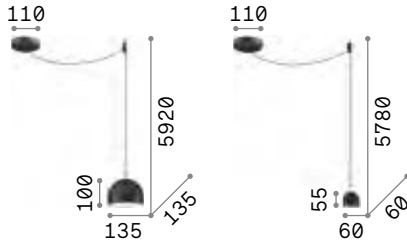

Tall

Matt white or black varnished metal diffuser and details. 196794 and 196800 model with integrated led and opal color screen. 196770 and 196787 model open with replaceable bulb.

LED LED source 3000 K in model **196794** and **196800**, 20.000 h life.

IP20

0,550 Kg / 0,0036 m³
E27 max 1x 42W

€ 135

196770 White
196787 Black

IP20

0,500 Kg / 0,0024 m³
LED 4,5W / 510lm

€ 155

196794 White
196800 Black

3000 K
340 lm
101286 € 3,00