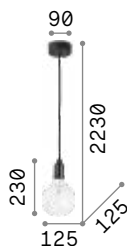

Edison

Metal ceiling cup and bulb holder with matt white or black varnish finish. Electrical cable coated with fabric.

LED

Bulbs LED E27 8W Globo D125 trasparente 3000 K included.
Cod. **101347**

0,320 Kg / 0,0098 m³
E27 max 1x60W

€ 67

113302 White
113319 Black

3000 K
1020 lm

101347 € 8,50 P. 408