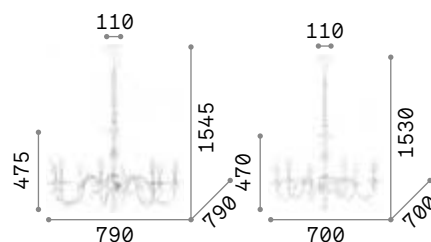

P. 481

P. 531

Justine

Metal ceiling rose and frame with casted arms. White matt varnish finish. Velvet chain cover.

IP20

4,550 Kg / 0,3281 m³
E14 max 8 x 40W

€ 495

197524 White