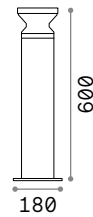

IP44

IP44

2,100 Kg / 0,0224 m³
E27 max 1x 15W

0,870 Kg / 0,0054 m³
E27 max 1x 15W

€ 140

€ 112

162492 ■ Anthracit.
186955 ■ Black

158891 ■ Anthracit.
186979 ■ Black

4000 K
600 lm

4000 K
600 lm

151960 € 2,50

151960 € 2,50