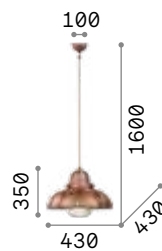

IP20

2,920 Kg / 0,1060 m³
E27 max 1x 60W

€ 200

025315 ■ Copper
025285 ■ Ant. Brass

3000K
910 lm
119571 € 7,00