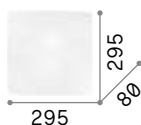

IP20

1,120 Kg / 0,0189 m³
E27 max 2x60W

€ 49

044279 White

101286 3000 K
340 lm

101286 € 3,00

Ocean

Diffuser composed of two glass sheets: the back one with mirror edge and frosted in the middle, the front one with decorative serigraph and glass buttons.