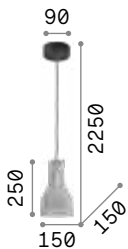

Oil

Metal frame with matt black finish. Concrete diffuser. Model 110462 supplied with 12 meters length electrical cable coated with fabric; 6 mounting hooks and Italian plug which can replace the ceiling cup.

1,780 Kg / 0,0130 m³
E27 max 1x 15W

€ 116

110417 Concrete

3000 K
430 lm

101279 € 3,00