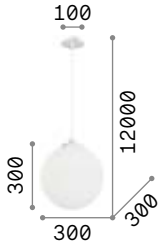

€ 110

226026 White

3000 K
950 lm

101330 € 8,00

Boa

Matt white or black varnished metal frame. Power cable coated with fabric of 12 meter length with 6 cable holders. Blown acid-etched white glass diffuser.