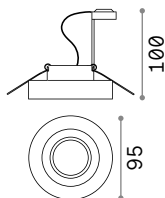

Blues

IP20 GLASS

Ⓜ 60 mm
0,330 Kg/0,0012 m³
Purchase Qty. 3 pieces

GU10 Not included - Recommended bulb 108292

Power	Finish		Code	€
max 50W	Clear		083254	24
	White		113999	24
	Smoky Grey		113982	24