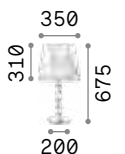

Le Roy

Chrome metal frame and base with cut crystal decorative elements. PVC foil shade covered with fabric with quilted decoration and silver brilliants.

Lamp with integrated switch.

2,300 Kg / 0,0919 m³
E27 max 1x60W

€ 195

073408 ■ Chrome

3000 K
910 lm

119571

€ 7,00