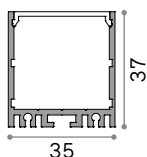

Vision Trimless

PROFILE Mounting kit included

Length	Weight	Volume	Finish	Code	€	
2000 mm	1,40 Kg	0,0032 m³	White		270524	65
	1,40 Kg	0,0032 m³	Black		270517	65
3000 mm	2,10 Kg	0,0048 m³	White		270548	95
	2,10 Kg	0,0048 m³	Black		270531	95

SUSPENSION KIT

Required	N° Cables	Cables Length	Code	€
No - 1 Kit x 2000 mm	2	3000 mm	270449	16
No - 1 Kit x 2000 mm	2	5000 mm	270456	20

STRUCTURE CONNECTOR

Yes - 1 Kit x connection			270463	5

STRIP LED AND DRIVER Required - Page 814

Recommended Strip LED max 39 W/m