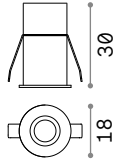

One

Source	LED SMD	LED life	30.000 h
Power	2W / 3W	Insulation class	II
Driver included	On/Off	IP	20
Drivers available	No	Material	Aluminum
CCT	3000 K	Warranty	5 years
CRI	≥90		

⌀ 17 mm

0,050 Kg/0,0001 m³

LED SMD Driver ON/OFF included*

Power	Beam	Lumen	CCT	Finish	Code	€
2W	23°	130 lm	3000 K	White	274768	31