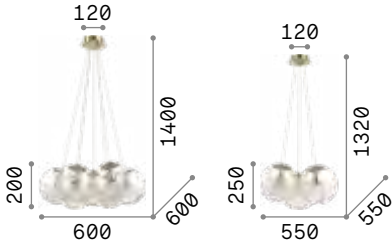

Mapa Sat

Metal frame with nickel or brass finish. Clear blown glass diffuser with internal aluminum threads decoration.

IP20

6,550 Kg / 0,1862 m³
E27 max 7x60W

€ 520

176062 Nickel
176000 Brass

3000 K
910 lm

119571 € 7,00

IP20

2,700 Kg / 0,1210 m³
E27 max 3x60W

€ 295

176031 Nickel
175973 Brass

3000 K
910 lm

119571 € 7,00