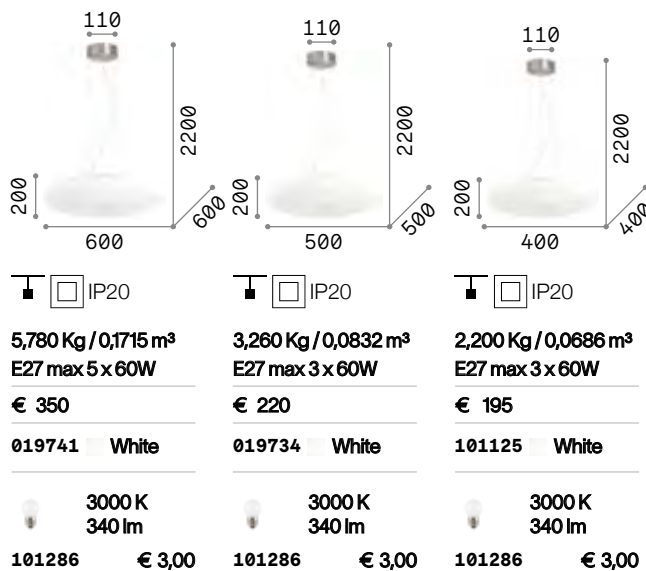

Glory

Satin nickel frame. White acid-etched blown glass diffuser. Pendant lamps provided with steel cables adjustable in length with automatic blocking mechanisms.