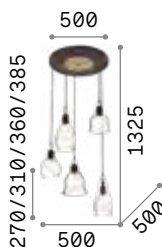

3000 K
910 lm
119571 € 7,00

Gretel

Metal frame with matt black varnish finish with natural wood applications. Blown clear glass diffusers. Power cables covered with black fabric.

IP20

5,960 Kg / 0,1419 m³
E27 max 5x60W