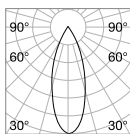

m	lx	øm
1	2707	0,56
2	676	1,13
3	300	2,26
4	169	2,83
5	108	3,39