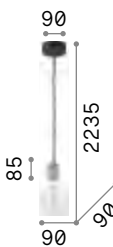

0,220 Kg / 0,0015 m³
E27 max 1x 60W

€ 70

- 163123 Copper
- 163154 Brass
- 163109 Ant. Brass
- 163161 Lead

2200 K
330 lm

223933 € 7,50

Edison

Metal ceiling cup and bulb holder with matt white or black varnish finish. Electrical cable coated with fabric.