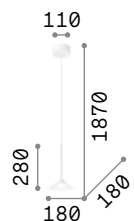

IP20

0,430 Kg / 0,0099 m³
LED 5W / 540 lm

€ 125

256429 White
256436 Black
256443 Gold