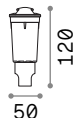

Way

Walkable recessed lamp. High-performance resin body and diffuser: resistant to corrosion, UV and to temperatures between -60° and +90°. Color: black.

LED Bulbs LED G9 2W 3000/4000 K included. Cod. **270104/270111**