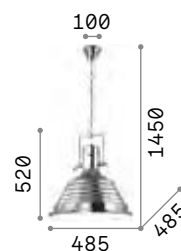

Fisherman

Totally metal body with chrome, copper or matt black enamel finish. White silkscreen-printed glass diffuser.