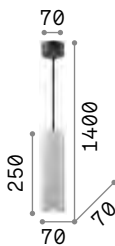

Oak

Metal ceiling cup with matt varnish finish. Concrete diffuser. Electrical cable coated with fabric.

IP20

1,220 Kg / 0,0055 m³
GU10 max 1x 35W

€ 85

150635 Concrete