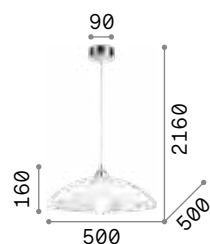

Lana

Transparent glass diffuser with silkscreen decorations inside and sandblasted outside. Chrome metal glass holders.