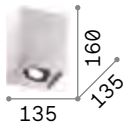

Oak

Gypsum or concrete body.
Adjustable central bulb holder
made of varnished metal.

Item suitable for painting and varnishing.

■ □ IP20

1,730 Kg / 0,0082 m³
GU10 max 1x 35W

€ 76

150420 White
150437 Concrete

108292 € 4,50

■ □ IP20

2,210 Kg / 0,0078 m³
GU10 max 1x 35W

€ 76

150468 White
150475 Concrete

108292 € 4,50

P. 076

Tower

Plastic installing base with bayonet system. Total gypsum body. It fits replaceable GU10 bulbs.

Item suitable for painting and varnishing.

■ □ IP20

0,430 Kg / 0,0023 m³
GU10 max 1x 35W

€ 39

155869 White

108292 € 4,50

■ □ IP20

0,620 Kg / 0,0023 m³
GU10 max 1x 35W

€ 39

155791 White

108292 € 4,50