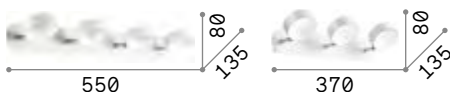

123943 € 4,50

3000 K
610 lm

123943 € 4,50

P. 405

Oby

Matt white varnished metal frame with chromed junctions. Adjustable body with white plastic diffuser.

LED LED source 3000 K, 20.000 h life.

1,210 Kg / 0,0058 m³
LED 24W / 2800 lm