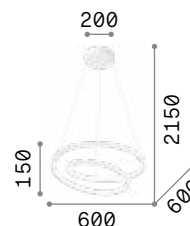

Oz new

Plated or powder coated metal base and frame. PVC wires. Opal rubber diffuser. Available finishes: white, black or brushed brass. DALI/Push dimmable version available.

LED LED source 3000 K, 30.000 h life.

IP20

IP20

1,920 Kg / 0,1215 m³
LED 55W / 6100 lm

1,630 Kg / 0,0676 m³
LED 48W / 5300 lm

€ 390 On-Off / 500 Dali

€ 325 On-Off / 415 Dali

253664	White	On-Off	253671	White	On-Off
304571	White	Dali/Push^{new}	304540	White	Dali/Push^{new}
269450	Black	On-Off	269436	Black	On-Off
304588	Black	Dali/Push^{new}	304557	Black	Dali/Push^{new}
269467	Brass	On-Off	269443	Brass	On-Off
304595	Brass	Dali/Push^{new}	304564	Brass	Dali/Push^{new}