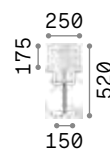

IP20

1,750 Kg / 0,0392 m³
E27 max 1x60W

€ 145

068305 White

3000 K
900 lm

123899 € 7,00

P. 194

P. 434

P. 529