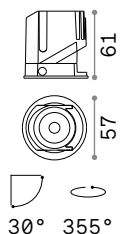

0,200 Kg/0,0003 m³

LED COB CITIZEN Required - Driver TRIDONIC ON/OFF included

Power	Beam	Lumen	CCT	Finish	Code	€
13 W	36°	1000 lm	3000 K	Black	279602	50

DIMMABLE DRIVER* Optional

	Power	Output	Measure (LxHxW)	Code	€
1-10V / Push	20 W	350 mA	108x22x52 mm	287867	75
DALI / Push	20 W	350 mA	120x29x51 mm	287874	80

Light beam: ACCENT