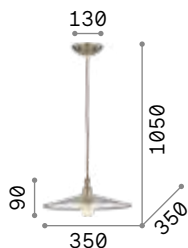

 3000K
910 lm
119571 € 7,00

Cantina

Metal frame, diffuser and bulb socket cover, available with antique brass or copper finish. Electrical cable covered with stranded fabric.

IP20

0,810 Kg / 0,0189 m³
E27 max 1x 60W