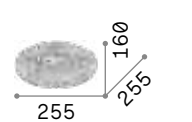

1,750 Kg / 0,0240 m³
G9 max 3 x 40W

€ 220

075389 Chrome
075402 Gold

3000 K
370 lm

209043 € 3,90