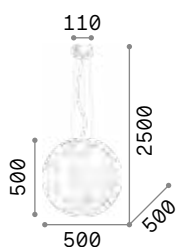

3000 K
910 lm

119571 € 7,00

Mapa Bianco

White metal frame. White spherical shape acid-etched blown glass diffuser. Steel cables adjustable in length.

IP20

8,700 Kg / 0,2470 m³
E27 max 5x60W

€ 530

043562 White