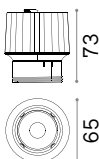

0,200 Kg/0,0030 m³

LED COB CITIZEN Required - Driver TRIDONIC ON/OFF included

Power	Beam	Lumen	CCT	Finish	Code	€
15W	35°	1500 lm	2700 K	Black	208572	90
		1150 lm	3000 K	Black	208589	90
		1650 lm	4000 K	Black	208596	90

DIMMABLE DRIVER* Optional

	Power	Output	Measure (LxHxW)	Code	€
1-10V	20 W	350 mA	101 x 29 x 51 mm	216324	50
DALI/Push	17 W	350 mA	130 x 30 x 43 mm	216263	115

* The dimmable power supplies must be ordered in concomitance with the product and will be included inside the fittings by replacing the on-off power supply. ** Lens 35° included.