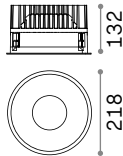

⌀ 195 mm

1,850 Kg/0,0094 m³

LED COB CITIZEN Driver TRIDONIC ON/OFF included

Power	Beam	Lumen	CCT	Finish	Code	€
42 W	60°	4150 lm	3000 K	White	266534	180
				Black	266596	180
		4500 lm	4000 K	White	266541	180
				Black	266602	180