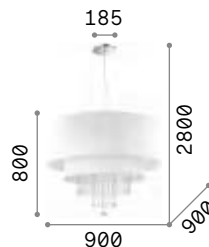

IP20

7,340 Kg / 0,3322 m³
E27 max 10 x 60W

€ 850

165011 White