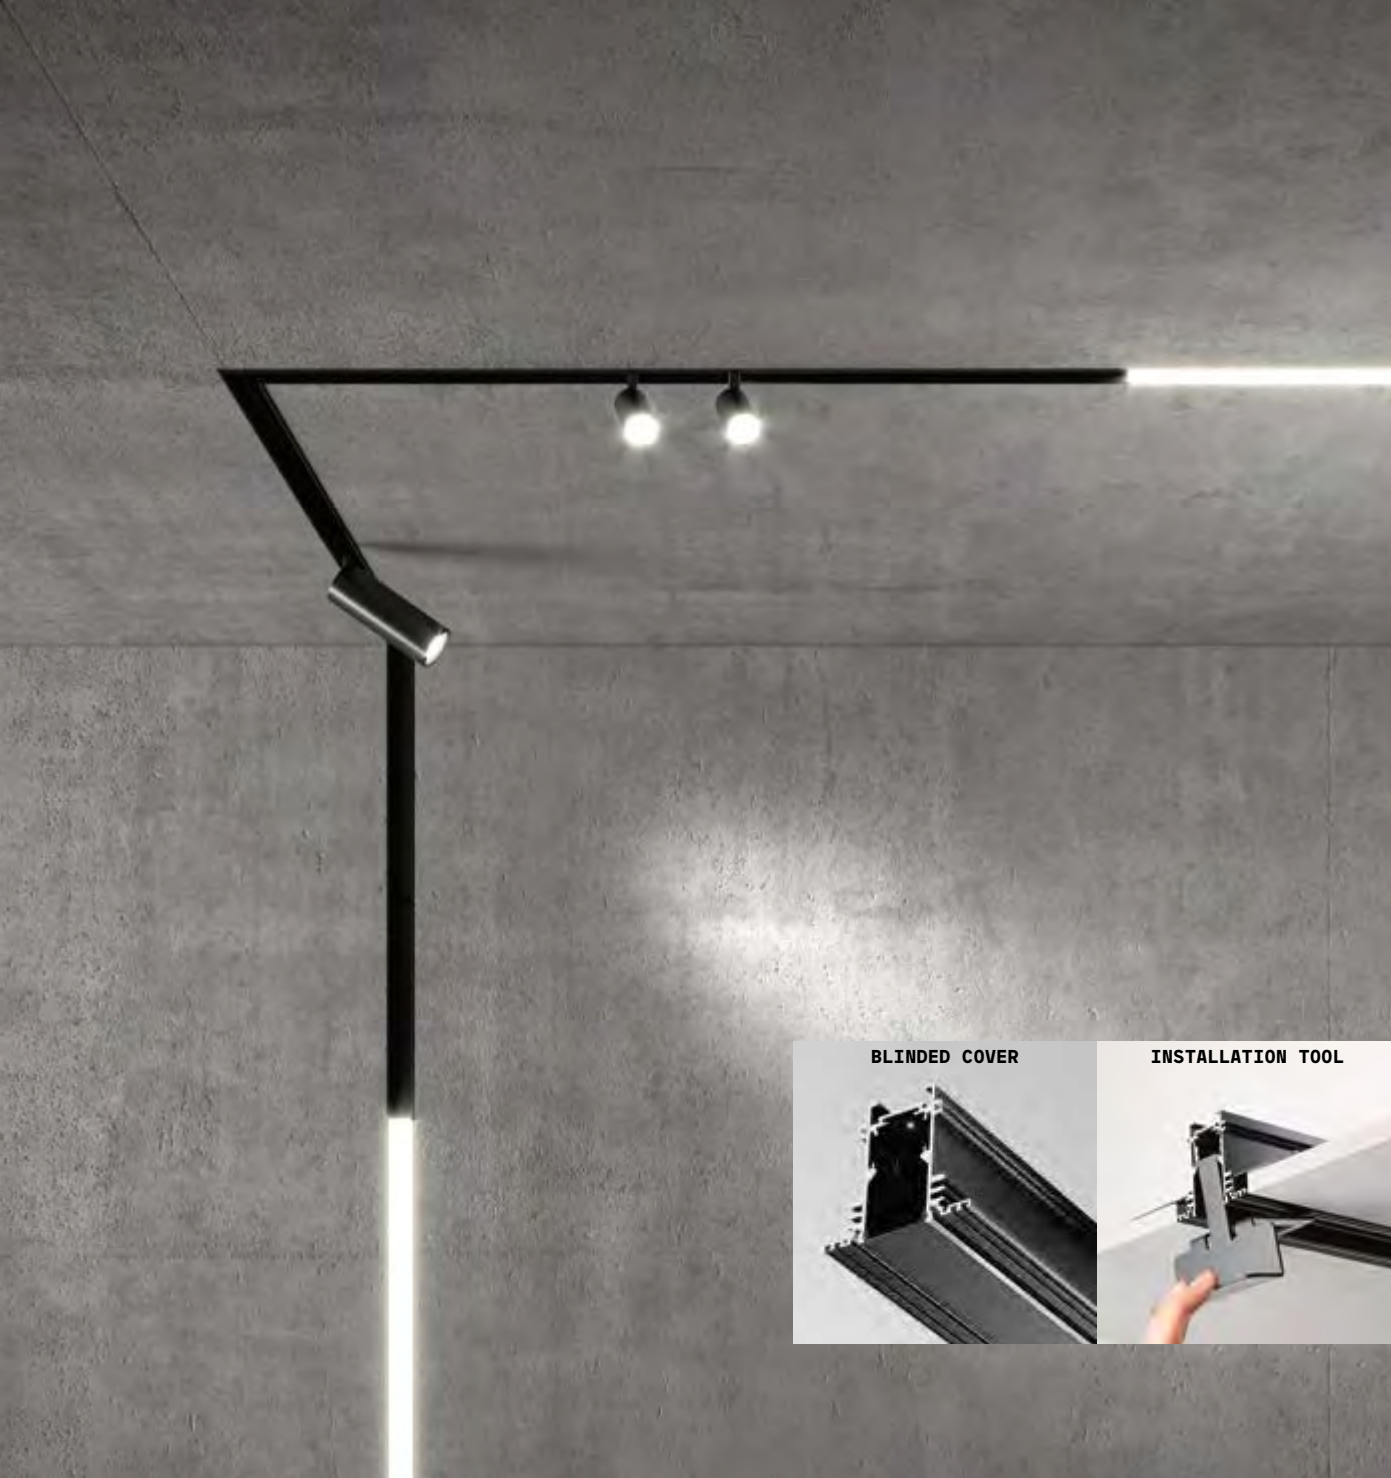

END CAP NO HOLE

END CAP WITH HOLE

BLINDED COVER

INSTALLATION TOOL

Required	Measure (LxHxW)	Finish		Code	€
Yes	36 x 4 x 52 mm	White		282701	5
		Black		267203	5
Yes	36 x 4 x 52 mm	White		282695	5
		Black		267210	5
No	1000 x 5 x 24 mm	White		282770	15
		Black		258256	15
No		Black		292922	26 new