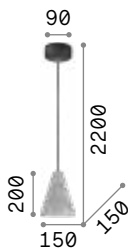

1,180 Kg / 0,0119 m³
E27 max 1x 15W

€ 116

110424 Concrete

3000 K
430 lm

101279 € 3,00