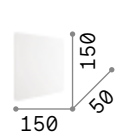

0,510 Kg / 0,0018 m³
LED 9,5W / 830 lm

€ 88

195728 White
195766 Black