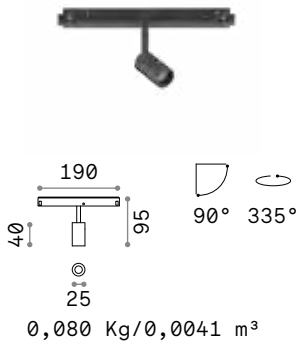

Ego Track Single

LED SMD OSRAM

Power	Beam	Lumen	CCT	Control	Finish	Code	€
3 W	30°	190 lm	3000 K	On-Off	White	282978	85
					Black	257617	85
					Brass	282039	85
1-10V	30°	190 lm	3000 K		White	303673	120 <i>new</i>
					Black	303666	120 <i>new</i>
DALI	30°	190 lm	3000 K		White	286402	140
					Black	286396	140