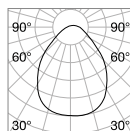

m	lx	øm
1	3857	1,90
2	964	3,90
3	429	5,80
4	241	7,80
5	154	9,70