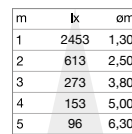

CRI≥80 14W 60° 1800lm 3000K

CRI≥80 28W 60° 3500lm 3000K

CRI≥80 40W 60° 5100lm 3000K