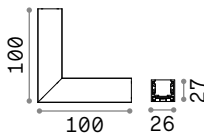

CONNECTOR VERTICAL LOW Optional

Weight	Volume	Control	Finish	Code	€
0,07 Kg	0,0015 m³	On-Off	White	282855	75
			Black	258003	75
		1-10V / DALI	White	286280	85
			Black	286273	85

END CAP NO HOLE

END CAP WITH HOLE

Required	Measure (L x H x W)	Finish	Code	€
Yes	26 x 11 x 27 mm	White	282688	5
		Black	267241	5
Yes	26 x 11 x 27 mm	White	282671	5
		Black	267258	5