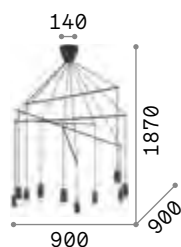

IP20

6,790 Kg / 0,0377 m³

LED 37W / 2800 lm

€ 670

196992 ■ Black

Pop

Metal ceiling cup, frame and bulb socket cover with black matt varnish finish. Cables adjustable in length.

IP20