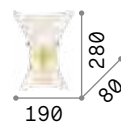

■ IP20

1,080 Kg / 0,0112 m³
E14 max 1x 40W

€ 62

014623 White

3000 K
480 lm

101200 € 3,00