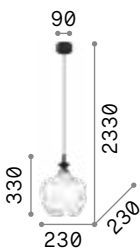

Lord

Powder coated metal ceiling rose
and frame with black finish. Black
PVC electrical cable. Blown glass
diffuser with decorations in relief.
Glass available in amber, clear or
smoky color.

IP20

1,430 Kg / 0,0389 m³
E27 max 1x 60W

€ 105

263632 Clear
263649 Smoky Grey
263656 Amber

3000 K
910 lm

119571

€ 7,00