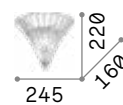

IP20

1,200 Kg / 0,0184 m³
E14 max 1x 40W

€ 100

013060 Clear
013046 Gold

3000 K
470 lm

101224 € 3,00