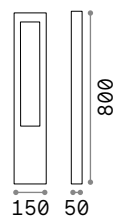

IP44

1,150 Kg / 0,0092 m³
G9 max 1x15W

€ 180

136035 White
136042 Grey
136028 Anthracit.
136059 Black
213361 Coffee

4000 K
390 lm
209036 € 3,90