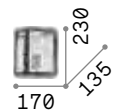

■ IP20

1,590 Kg / 0,0136 m³
E27 max 1x 60W

€ 95

092836 ■ Black

2200 K
440 lm

151694 € 7,00

P. 093