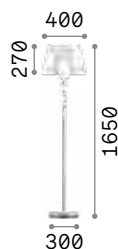

IP20

5,450 Kg / 0,0985 m³
E27 max 1x60W

€ 340

059228 ■ White

3000 K
900 Lm

101354

€ 8,50

P. 212

P. 435

P. 487