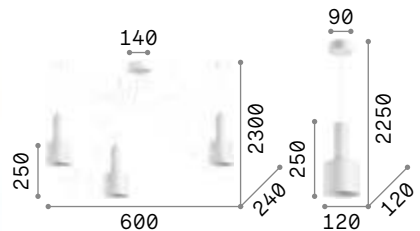

IP20

0,450 Kg / 0,0054 m³
LED 7W / 580 lm

€ 96

285122 ■ Nickel
279770 ■ Black
279794 ■ Brass

Holly

Metal ceiling rose and diffusers with brushed brass finish or powder coated with white or black finish. Power cables coated with fabric.