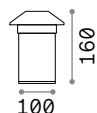

Walkable recessed fitting. Brushed steel body. Tempered glass diffuser.

LED LED source 3000/4000 K, 30.000 h life.

0,560 Kg / 0,0034 m³
LED 3,5W / 230/270 lm

0,560 Kg / 0,0034 m³
LED 3,5W / 230/270 lm

€ 135