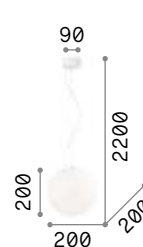

IP20

1,130 Kg / 0,0272 m³
E27 max 1x60W

€ 52

009148 White

P. 284

P. 374

P. 461

3000 K
910 lm

119571

€ 7,00

3000 K
910 lm

119571

€ 7,00

3000 K
910 lm

119571

€ 7,00

3000 K
910 lm

119571

€ 7,00

3000 K
910 lm

119571

€ 7,00