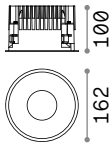

⌀ 150 mm

0,990 Kg/0,0045 m³

LED COB CITIZEN Driver TRIDONIC ON/OFF included

Power	Beam	Lumen	CCT	Finish	Code	€
28 W	60°	2900 lm	3000 K	White	266510	128
				Black	266572	128
		3150 lm	4000 K	White	266527	128
				Black	266589	128