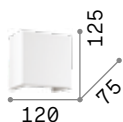

Flash

Metal frame with white matt varnished. Upward and downward light emission.

LED Bulbs LED G9 3W 3000 K included.
Cod. **209043**

0,360 Kg / 0,0012 m³
G9 max 2 x 40W

€ 62

095288 White

209043 € 3,90

0,200 Kg / 0,0005 m³
G9 max 1 x 40W

€ 34

095264 White

209043 € 3,90

Flash Gesso

Enameled metal base. Total gypsum body. Double light emission: upward and downward.

Item suitable for painting and varnishing.

0,710 Kg / 0,0049 m³
G9 max 1 x 40W

€ 51

214689 White

209043 € 3,90

0,770 Kg / 0,0024 m³
G9 max 1 x 40W

€ 49

214672 White

209043 € 3,90

0,950 Kg / 0,0034 m³
G9 max 1 x 40W

€ 45

214696 White

209043 € 3,90