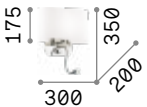

Sheraton

Chrome metal frame. PVC foil shades covered with fabric. Wall lamps with independent lights controlled by a single switch.

LED LED source 3000 K, 15.000 h life.

ON OFF Lamp with integrated switch.