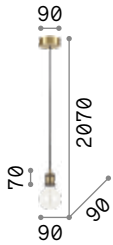

Frida

Metal ceiling cup and bulb socket cover with plated or matt varnish finish. Power cable coated with black fabric.

0,320 Kg / 0,0015 m³
E27 max 1x 60W

€ 37

- 139432 Chrome
- 139425 Black
- 122106 Copper
- 122083 Ant. Brass

2200 K
500 lm

151717 € 8,90 [P. 411](#)