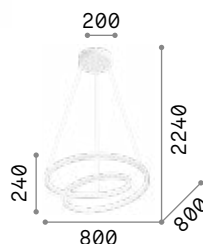

Oz new

Plated or powder coated metal base and frame. PVC wires. Opal rubber diffuser. Available finishes: white, black or brushed brass. DALI/Push dimmable version available.

LED LED source 3000 K, 30.000 h life.

IP20

IP20

1,920 Kg / 0,1215 m³
LED 55W / 6100 lm

1,630 Kg / 0,0676 m³
LED 48W / 5300 lm

€ 390 On-Off / 500 Dali

€ 325 On-Off / 415 Dali

253664	White	On-Off	253671	White	On-Off
304571	White	Dali/Push^{new}	304540	White	Dali/Push^{new}
269450	Black	On-Off	269436	Black	On-Off
304588	Black	Dali/Push^{new}	304557	Black	Dali/Push^{new}
269467	Brass	On-Off	269443	Brass	On-Off
304595	Brass	Dali/Push^{new}	304564	Brass	Dali/Push^{new}