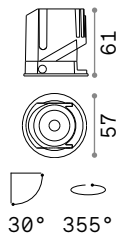

Bento - Source

0,180 Kg/0,0003 m³

LED COB CITIZEN Required - Driver TRIDONIC ON/OFF included

Power	Beam	Lumen	CCT	Finish	Code	€
9W	36°	730 lm	3000 K	Black	279596	45

DIMMABLE DRIVER* Optional

	Power	Output	Measure (LxHxW)	Code	€
1-10V	12 W	250 mA	122x25x40 mm	287843	58
DALI / Push	20 W	250 mA	120x29x51 mm	287850	87