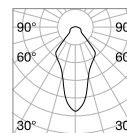

m	lx	øm
1	1250	0,92
2	312	1,84
3	138	2,76
4	78	3,69
5	50	4,61