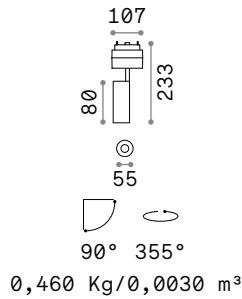

LED COB CITIZEN

Power	Beam	Lumen	CCT	Finish	Code	€
14W	36°	1550 lm	3000 K	Black	222967	140
				Brass	281988	140
		1650 lm	4000 K	Black	223049	140

LENS

Required	Beam	Code	€
No	18°	223094	8