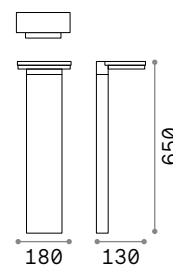

IP65

1,840 Kg / 0,0163 m³
LED 10W / 1200/1250 lm

€ 135

285559 ■ Anthracit. 3000K
250823 ■ Anthracit. 4000K