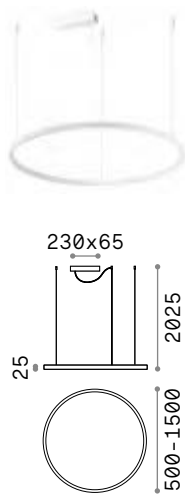

Oracle Slim Round new

Suspended lamp consisting of a thin matt white or black painted aluminum frame and opal polycarbonate diffuser. Available in four different sizes. Integrated LEDs; available in 3000 K and 4000 K color temperatures and ON-OFF or DALI/Push control; CRI ≥ 80; LED useful life 20.000 h; IP20 protection, insulation class II.

Source	LED SMD	LED life	20.000 h
Power	32W / 89W	Insulation class	II
Driver included	On/Off / DALI/Push	IP	20
Drivers available	No	Material	Aluminum
Beam	115°		
CCT	3000 K / 4000 K		
CRI	≥80		

LED SMD Driver included

Measure	Power	Weight	Volume	Driver	Lumen	CCT	Finish	Code	€	
ø 500	32 W	1,400 Kg	0,0376 m³	On-Off	3150 lm	3000 K	White	229461	200	
						3000 K	Black	229492	200	
						3350 lm	4000 K	White	269856	200
						4000 K	Black	304380	200 new	
ø 700	29 W	1,100 Kg	0,0272 m³	DALI/Push	3000 lm	3000 K	White	304373	250 new	
						3000 K	Black	304366	250 new	
						4300 lm	3000 K	White	229485	245
							3000 K	Black	229515	245
ø 900	38 W	1,660 Kg	0,0809 m³	On-Off	4300 lm	3000 K	White	229485	245	
						3000 K	Black	229515	245	
						4500 lm	4000 K	White	269863	245
							4000 K	Black	304410	245 new
ø 1500	39 W	1,200 Kg	0,0534 m³	DALI/Push	4150 lm	3000 K	White	304403	300 new	
						3000 K	Black	304397	300 new	
						5400 lm	3000 K	White	229478	300
							3000 K	Black	229508	300
ø 1500	43 W	1,500 Kg	0,0857 m³	DALI/Push	4600 lm	3000 K	White	269870	300	
						4000 K	Black	304441	300 new	
						3000 K	White	304434	360 new	
							Black	304427	360 new	
ø 1500	89 W	2,480 Kg	0,4096 m³	On-Off	9000 lm	3000 K	White	265957	490	
						3000 K	Black	285061	490	
						9650 lm	4000 K	White	285078	490
							4000 K	Black	304472	490 new
ø 1500	76 W	2,000 Kg	0,3072 m³	DALI/Push	7050 lm	3000 K	White	304465	600 new	
						3000 K	Black	304458	600 new	

Cable length 2500 mm