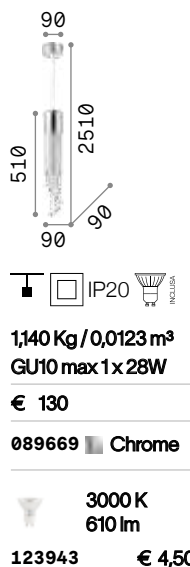

Gocce

Chrome metal frame. Tubular Pyrex glass diffuser. Octagonal decorative elements and cut crystal drops. Power cables adjustable in length.

LED Bulbs LED GU10 7W 3000 K included.
Cod. 123943