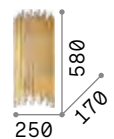

■ IP20

6,340 Kg / 0,0461 m³
E14 max 2x 40W

€ 400

208794 Gold

3000 K
470 lm

101224 € 3,00

P. 089