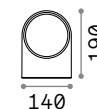

Iko

Powder coated die-cast aluminum body. Tempered and frosted clear glass up-and-down double diffuser. Available finishes: anthracite, white or grey.

018515

092218

018522

IP54

0,600 Kg / 0,0040 m³
E27 max 1x60W

€ 55

018522 ■ White
092218 ■ Grey
018515 ■ Anthracit.

4000 K
600 lm

151960 € 2,50