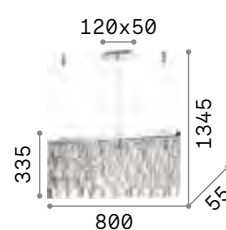

IP20

6,370 Kg / 0,0325 m³
G9 max 6 x 40W

€ 570

199993 Chrome
200064 Brass

3000 K
370 lm

209043 € 3,90