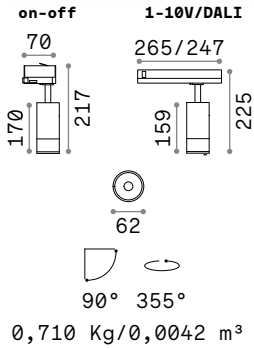

LED COB BRIDGELUX Driver included

Power	Beam	Lumen	CCT	Driver	Finish	Code	€
14 W	20-55°	1550 lm	3000 K	On-Off	White	286594	73
					Black	276182	73
				1-10V	White	302959	116 new
					Black	302942	116 new
				DALI	White	302997	135 new
					Black	302980	135 new