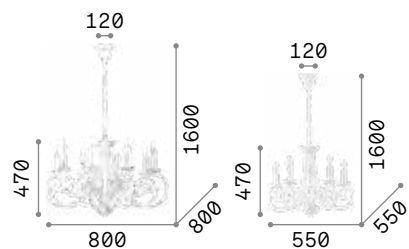

€ 550

002408 ■ Silver

3000 K
470 lm

101224 € 3,00

Corte

Totally handcrafted metal frame.
Hand painted finish with antiqued effect. Available versions: white or rusty effect.

Sem

Entirely hand shaped metal frame.
Satin white varnish finish.