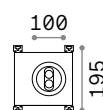

4,400 Kg / 0,0242 m³
LED 20W / 1950 Lm

3,250 Kg / 0,0133 m³
LED 13,5W / 1300 Lm

1,980 Kg / 0,0071 m³
LED 10W / 860 Lm

1,460 Kg / 0,0129 m³
LED 5,5W / 430 Lm

€ 530

€ 405

€ 320

€ 210

277035 ■ Steel

277028 ■ Steel

277011 ■ Steel

277004 ■ Steel

LED LED source 3000 K, 50.000 h life.