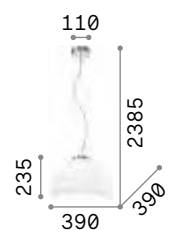

IP20

3,700 Kg / 0,0693 m³
E27 max 1x 60W

€ 200

132389 White

3000 K
900 lm

101354 € 8,50