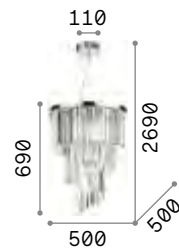

IP20

12,800 Kg / 0,1614 m³
E14 max 12 x 40W

€ 660

166247 Chrome
213521 Gold

101224 3000K 470lm
€ 3,00