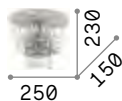

IP20

1,190 Kg / 0,0084 m³

E14 max 2x 40W

€ 210

207155 Chrome

201023 Brass

3000 K
470 lm

101224 € 3,00

P. 208

P. 341