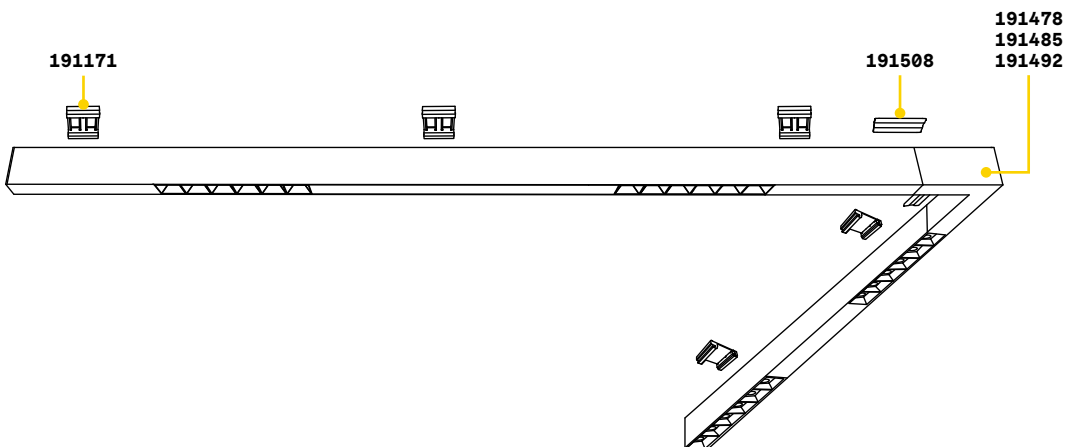

FLUO SURFACE