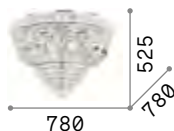

9,780 Kg / 0,0984 m³
G9 max 7 x 15W

€ 620

241296 ■ **Gold**

3000 K
370 lm
209043 **€ 3,90**

Dubai

Metal frame with chrome or brass finish. Decorative elements composed of transparent cut crystals pearls, octagons and prisms.