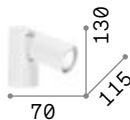

⊕ IP20 **INCLUDES** ⊕ IP20 **INCLUDES**

0,570 Kg / 0,0046 m³
GU10 max 2 x 35W

€ 100

229041 ■ White
229034 ■ Black

0,270 Kg / 0,0017 m³
GU10 max 1 x 35W

€ 50

229027 ■ White
229010 ■ Black

3000 K
610 lm
123943 € 4,50

3000 K
610 lm
123943 € 4,50

P. 311