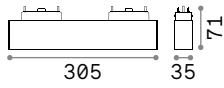

Arca Wide

LED SMD SAMSUNG

Power	Beam	Lumen	CCT	Finish		Code	€
13W	98°	1900 lm	3000 K	Black	■	222943	105
		2000 lm	4000 K	Black	■	223025	105

0,410 Kg/0,0025 m³