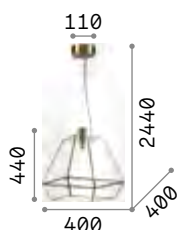

Orangerie

Metal frame with antique brass finish. Clear glass sheets diffuser. Power cable coated with black fabric.

5,000 Kg / 0,1221 m³
E27 max 1x60W

2,200 Kg / 0,0414 m³
E27 max 1x60W

€ 375

€ 265

160085 ■ Ant. Brass