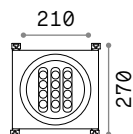

4,400 Kg / 0,0242 m³
LED 20W / 1950 Lm

3,250 Kg / 0,0133 m³
LED 13,5W / 1300 Lm

1,980 Kg / 0,0071 m³
LED 10W / 860 Lm

1,460 Kg / 0,0129 m³
LED 5,5W / 430 Lm

€ 530

€ 405

€ 320

€ 210

277035 ■ Steel

277028 ■ Steel

277011 ■ Steel

277004 ■ Steel

LED LED source 3000 K, 50.000 h life.