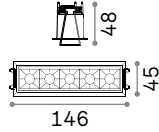

140 x 37 mm
0,240 Kg/0,0008 m³

LED COB OSRAM Driver ON/OFF included

Power	Beam	Lumen	CCT	Finish		Code	€
12 W	29°	1200 lm	3000 K	Black	☐ + ■	206219	65
		1250 lm	4000 K	Black	☐ + ■	267876	65