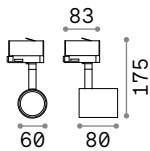

Spot - Mouse Track

0,250 Kg/0,0016 m³

GU10 Not included - Recommended bulb 108292

Power	Finish		Code	€
max 50W	White		229706	44
	Black		229720	44
	Brass		269634	44

P. 310 P. 404