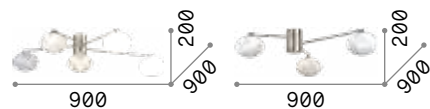

198132 Brass

3000 K
420 lm
101217 € 3,00

Hermes new

Plated metal base and frame. White blown acid-etched glass diffusers. Available finish: satin brass.

Bulbs LED G9 3W 3000 K included.
Cod. **209043**

2,500 Kg / 0,0296 m³
G9 max 5 x 28W