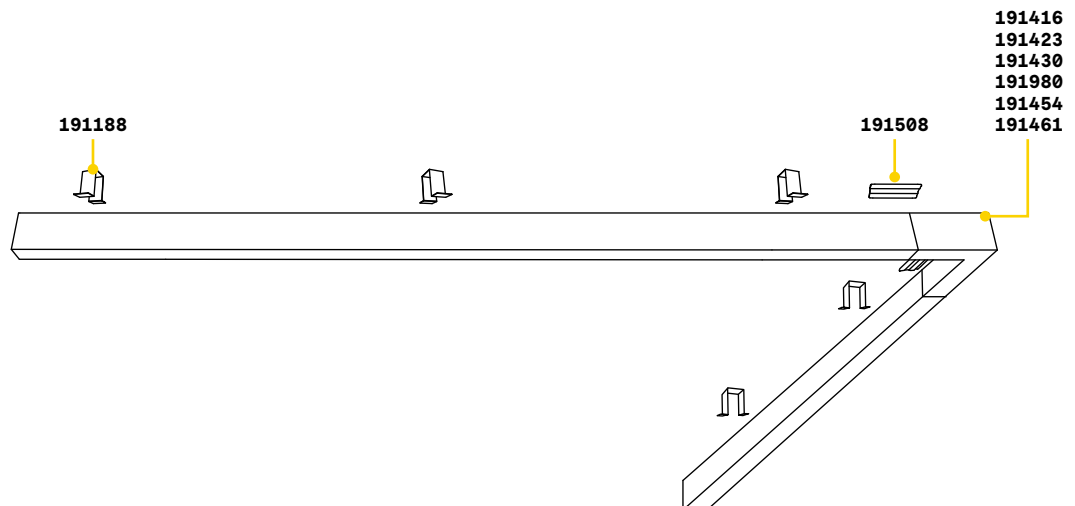

FLUO RECESSED