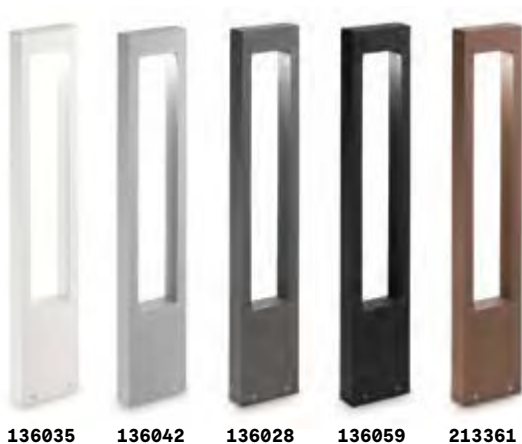

€ 435

282244 ■ White new 300641 ■ White new
282251 ■ Black new 300658 ■ Black new

Vega

Aluminum body with matt powder coating. Clear tempered glass diffuser. Available finishes: anthracite, white, coffee, grey or black.