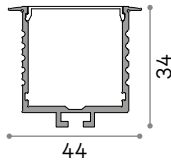

Vision Trim

PROFILE Mounting kit included

Length	Weight	Volume	Finish	Code	€
2000 mm	1,26 Kg	0,0050 m³	White	270487	70
	1,26 Kg	0,0050 m³	Black	270470	70
3000 mm	1,89 Kg	0,0075 m³	White	270500	105
	1,89 Kg	0,0075 m³	Black	270494	105

STRUCTURE CONNECTOR

Required	Code	€
Yes - 1 Kit x connection	271125	5

STRIP LED AND DRIVER Required - Page 814

Recommended Strip LED_{max} 39 W/m