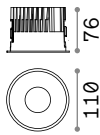

Off

⌀ 100 mm

0,460 Kg/0,0021 m³

LED COB CITIZEN Driver TRIDONIC ON/OFF included

Power	Beam	Lumen	CCT	Finish	Code	€
15 W	50°	1350 lm	3000 K	White	266497	86
				Black	266558	86
		1450 lm	4000 K	White	266503	86
				Black	266565	86