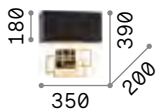

Luxury

Brass finished metal frame. Matt black base. PVC shade with sides covered with fabric.