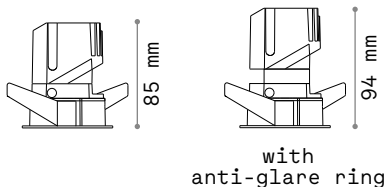

Bento - Source

0,180 Kg/0,0003 m³

LED COB CITIZEN Required - Driver TRIDONIC ON/OFF included

Power	Beam	Lumen	CCT	Finish	Code	€
9W	36°	730 lm	3000 K	Black	279596	45

DIMMABLE DRIVER* Optional

	Power	Output	Measure (LxHxW)	Code	€
1-10V	12 W	250 mA	122x25x40 mm	287843	58
DALI / Push	20 W	250 mA	120x29x51 mm	287850	87

0,200 Kg/0,0003 m³

LED COB CITIZEN Required - Driver TRIDONIC ON/OFF included

Power	Beam	Lumen	CCT	Finish	Code	€
13 W	36°	1000 lm	3000 K	Black	279602	50

DIMMABLE DRIVER* Optional

	Power	Output	Measure (LxHxW)	Code	€
1-10V / Push	20 W	350 mA	108x22x52 mm	287867	75
DALI / Push	20 W	350 mA	120x29x51 mm	287874	80

Light beam: ACCENT

m	lx	øm
1	1312	0,71
2	328	1,40
3	146	2,10
4	82	2,80
5	52	3,50

CRI≥90 9W 36° 850lm 3000K

m	lx	øm
1	1846	0,65
2	461	1,30
3	205	1,90
4	115	2,60
5	74	3,20

CRI≥90 13W 36° 1100lm 3000K

* The dimmable power supplies must be ordered in concomitance with the product and will be included inside the fittings by replacing the on-off power supply. ** Lens 36° included.