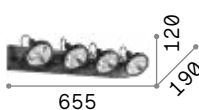

1,270 Kg / 0,0202 m³
GU10 max 4 x 50W

€ 265

200217 White
200255 Black

3000 K
800 lm

189031 € 15,00

0,890 Kg / 0,0074 m³
GU10 max 2 x 50W

€ 145

200200 White
200248 Black

3000 K
800 lm

189031 € 15,00

0,480 Kg / 0,0034 m³
GU10 max 1 x 50W

€ 75

200194 White
200231 Black

3000 K
800 lm

189031 € 15,00