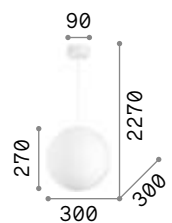

IP20

0,860 Kg / 0,0428 m³
E27 max 1x 25W

€ 110

226026 White

3000 K
950 lm

101330 € 8,00