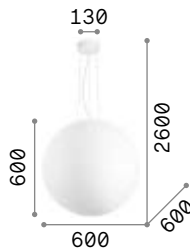

IP20

2,750 Kg / 0,2746 m³
E27 max 1x 60W

€ 475

272139 White

3000 K
2180 lm

151786 € 8,00