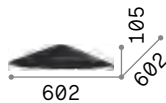

IP20

1,020 Kg / 0,0105 m³
E27 max 1 x 42W

€ 75

194684 ■ Dark Grey

3000 K
900 lm

123899 € 7,00

Mix Up new

Powder-coated varnished metal ceiling cap and interchangeable shades. PVC cable. White inside with finishes: white or black.