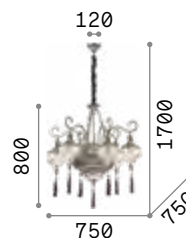

IP20

4,940 Kg / 0,1454 m³
E14 max 8 x 40W

€ 420

206622 Gold

3000 K
470 lm

101224 € 3,00

Harem

Antique brass metal body and embossed ornaments. Cut crystal set octagons. Blown light amber clear glass diffusers with tassels. Velvet chain cover.