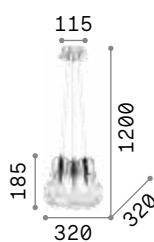

Luce Max

Chrome frame. Clear blown glass diffuser with decorative aluminum thread inside. Suspension lamps with steel cables adjustable in length with automatic devices.

IP20

2,150 Kg / 0,0458 m³
E27 max 3 x 60W