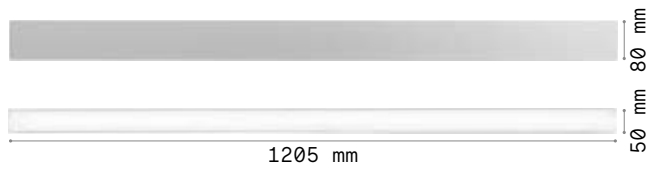

Fluo Bi-Emission 1200