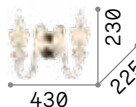

IP20

2,080 Kg / 0,0431 m³

E14 max 2 x 40W

€ 145

140599 Gold

3000 K
430 lm

101248

€ 3,00

P. 230