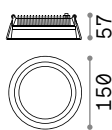

① 145 mm

0,360 Kg/0,0037 m³

LED SMD Driver ON/OFF included

Power	Beam	Lumen	CCT	Finish	Code	€
20 W	77°	2750 lm	3000 K	White	249032	62
		2950 lm	4000 K	White	249049	62