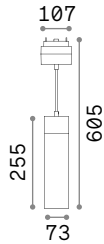

1,080 Kg/0,0056 m³

LED COB CITIZEN UGR <16

Power	Beam	Lumen	CCT	Finish		Code	€
21 W	30°	2100 lm	3000 K	Black	■	222998	200
		2150 lm	4000 K	Black	■	223070	200

Cables length 350 mm

LENS

Required	Beam	Code	€
No	15°	223292	8

Light beam: ACCENT