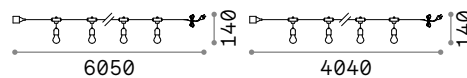

€ 195

269122 White

3000K

202921 White

4000K

Fiesta

White or black plastic electric cable, bulb socket and grapping eyelets. Supplied with plug for outdoor.

159836