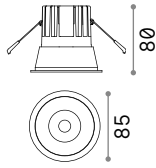

⌀ 74 mm
0,280 Kg/0,0011 m³

LED COB CREE Driver ON/OFF included - CRI ≥80

Power	Beam	Lumen	CCT	Finish	Code	€
11W	36°	1000 lm	2700 K	Black	+ 285412	47
		1100 lm	3000 K	Silver	+ 192321	47
				White	+ 192338	47
				Black	+ 192314	47
				Gold	+ 192345	47
		1250 lm	4000 K	Black	+ 267968	47

DIMMABLE DRIVER* Optional

	Power	Output	Measure (LxHxW)	Code	€
1-10V	12W	250 mA	150x29x43 mm	217253	40
DALI	11W	250 mA	135x20x30 mm	202396	60