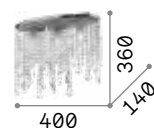

■ IP20

1,800 Kg / 0,0094 m³
E14 max 3 x 40W

€ 170

008370 ■ Chrome

3000 K
470 lm

101224 € 3,00

P. 199

P. 482