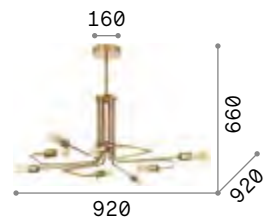

IP20

3,640 Kg / 0,0470 m³
E27 max 8 x 60W

€ 550

242347 ■ Black
160269 ■ Brass

2200 K
370 lm

151687 € 5,50

P. 318

P. 416