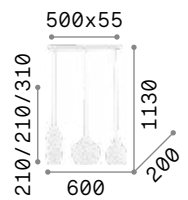

IP20

3,000 Kg / 0,0657 m³
E14 max 3 x 40W

€ 220

111858 White
111865 Smoky Grey

3000 K
420 lm

101217 € 3,00