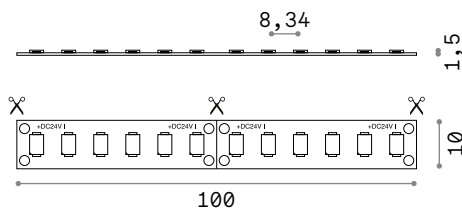

Power	IP	Lumen	CCT	Length	Code	€
15 W/m	IP20	1370 lm/m	2700 K	5000 mm	272498	50
		1400 lm/m	3000 K	5000 mm	272481	50
		1450 lm/m	4000 K	5000 mm	272474	50
	IP65	1400 lm/m	3000 K	5000 mm	272504	65
		1450 lm/m	4000 K	5000 mm	287959	65

DRIVER ON/OFF

Light beam: **INDIRECT**

Driver	Power	Output	Class	Measure(LxHxW)	Code	€
On-Off	30 W	24 Vdc	□	140x28x45 mm	124070	17,50
	60 W	24 Vdc	□	186x33x50 mm	124087	30
	150 W	24 Vdc	⊕	268x31x45 mm	124117	50