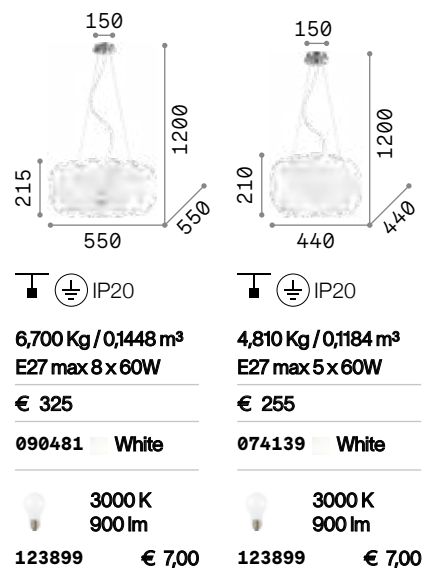

Ovalino

Diffuser composed of circular elements created from curved and acid-etched glass sheet. Steel cables adjustable in length with automatic devices.