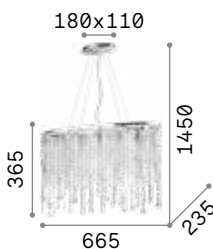

Rain

Chrome metal frame. Pendants composed of multi-shaped cut crystal beads and final drops. Suspension versions provided with steel cables adjustable in length.

3,320 Kg / 0,0351 m³

E14 max 5 x 40W

€ 350

008363 Chrome

101224 € 3,00

P. 339 P. 482