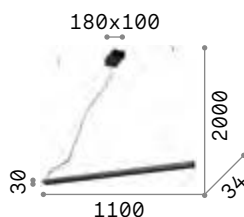

LED LED source 3000 K, 20.000 h life.

IP20

1,050 Kg / 0,0058 m³
LED 20W / 1800 lm

€ 215

275369 ■ White
275376 ■ Black
275383 ■ Brass

Desk

Aluminum ceiling cup and body finished with matt white or black powder coating. Suspension models provided with electrical wires adjustable in length.