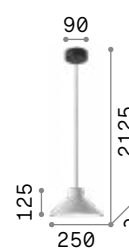

1,760 Kg / 0,0236 m³
E27 max 1x 15W

€ 116

129099 Concrete

3000 K
430 lm

101279 € 3,00