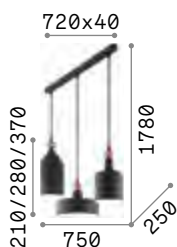

€ 75

231556 White
231563 Black
231570 Brass

3000 K
900 lm

123899 € 7,00

Triade

Powder coated metal ceiling rose and diffuser, white inside. Golden spherical decorative element.

IP20

2,630 Kg / 0,0797 m³
E27 max 3 x 42W