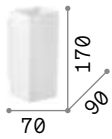

Paul

Metal base with matt varnish finish.
Blown acid-etched and overlay glass
diffuser. Available with white finish.

LED Bulbs LED G9 3W 3000 K included.
Cod. **209043**

0,560 Kg / 0,0064 m³
G9 max 2x40W

0,540 Kg / 0,0056 m³
G9 max 2x40W

€ 65

€ 65

060620 White

231129 White

3000 K
370 lm

3000 K
370 lm

209043

€ 3,90

209043

€ 3,90

Ovalino

Diffuser composed of circular
elements created from curved and
acid-etched glass sheet.