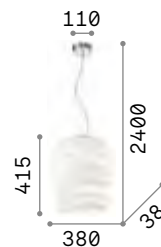

IP20

4,310 Kg / 0,1185 m³
E27 max 1x 60W

€ 200

132365 White

3000 K
900 lm

101354 € 8,50