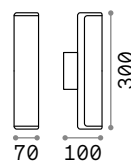

Etere

Powder painted casted aluminum body. Opal color plastic diffuser. Available finishes: anthracite or coffee.

LED LED source 3000/4000 K, 25.000 h life.