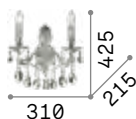

Gioconda

Casted metal body with gold or antique silver finish. Octagonal and round cut crystal pendants.

IP20

1,310 Kg / 0,0111 m³

E14 max 2 x 40W

€ 215

044910 Silver

060491 Gold

3000 K
470 lm

101224

€ 3,00

P. 226