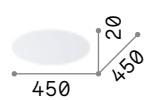

Set up new

Powder coated or plated metal frames. Lampshades in fireproof PVC covered with fabric. Frame colors: white, black, satin nickel or brushed brass. Lampshade colors: beige, dove grey, white or black.

IP20

0,350 Kg / 0,0019 m³
E27 max 1x60W

€ 29

- 260013 White
- 260044 Nickel
- 260020 Black
- 260051 Brass

1,260 Kg / 0,2131 m³

€ 116

- 260471 White
- 304632 Dove Grey new
- 270029 Black
- 260488 Beige

0,047 Kg / 0,0221 m³

€ 85

- 260457 White
- 304625 Dove Grey new
- 270012 Black
- 260464 Beige

0,700 Kg / 0,0259 m³

€ 50

- 270050 Clear

0,280 Kg / 0,0108 m³

€ 30

- 270043 Clear

3000 K
900 lm
123899 € 7,00