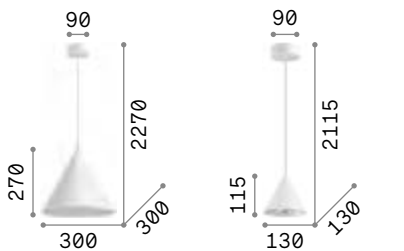

196794 White
196800 Black

3000 K
340 lm
101286 € 3,00

A-Line

Powder coated metal ceiling cup. Matt white or black varnished metal diffuser white inside. Power cable coated with fabric.

LED Bulbs LED GU10 7W 3000 K included in models: **232690** and **232713**. Code **123943**