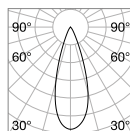

m	lx	øm
1	2336	0,60
2	584	1,21
3	259	1,81
4	146	2,42
5	93	3,02