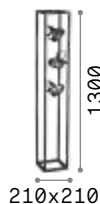

Lamp with integrated switch.

279305

279312

340x210

210x210

380x190

7,400 Kg / 0,1063 m³
GU10 max 2 x 50W

€ 498