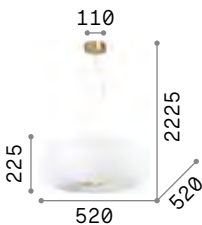

Arizona

Metal frame with satin brass finish. White acid-etched blown glass diffuser with embossed decorative stripes.

LED Bulbs LED GX53 9W 3000 K included.
Cod. 123936

IP20

IP20

6,190 Kg / 0,1288 m³
GX53 max 5 x 15W

3,260 Kg / 0,0740 m³
GX53 max 3 x 15W

€ 520

€ 395

214481 White

214474 White

3000 K
910 lm

3000 K
910 lm

123936 € 6,00

123936 € 6,00

P. 284