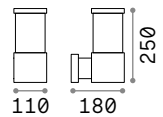

■ IP44

1,110 Kg / 0,0070 m³
E27 max 1x 42W

€ 64

118659 ■ White
026978 ■ Grey
027005 ■ Anthracit.
004716 ■ Black

4000 K
490 lm
153957 € 3,00