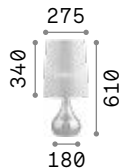

0,920 Kg / 0,0139 m³
E27 max 1x 60W

€ 106

032467  Chrome

 3000 K
910 lm

119571 € 7,00

Eternity

Casted metal frame with chrome finish. Pleated organza lampshade with glossy effect.

 Lamp with integrated switch.