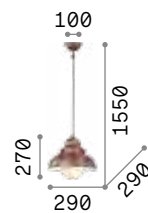

IP20

1,700 Kg / 0,0467 m³
E27 max 1x 60W

€ 150

025278 ■ Copper
025308 ■ Ant. Brass

3000K
910 lm
119571 € 7,00