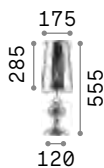

IP20

0,920 Kg / 0,0139 m³
E27 max 1x 60W

€ 106

032467 Chrome

3000 K
910 lm

119571 € 7,00