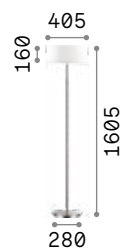

IP20

6,600 Kg / 0,0739 m³
E14 max 2 x 40W

€ 270

075488 White

3000 K
420 lm

101217 € 3,00

P. 191

P. 426

P. 473