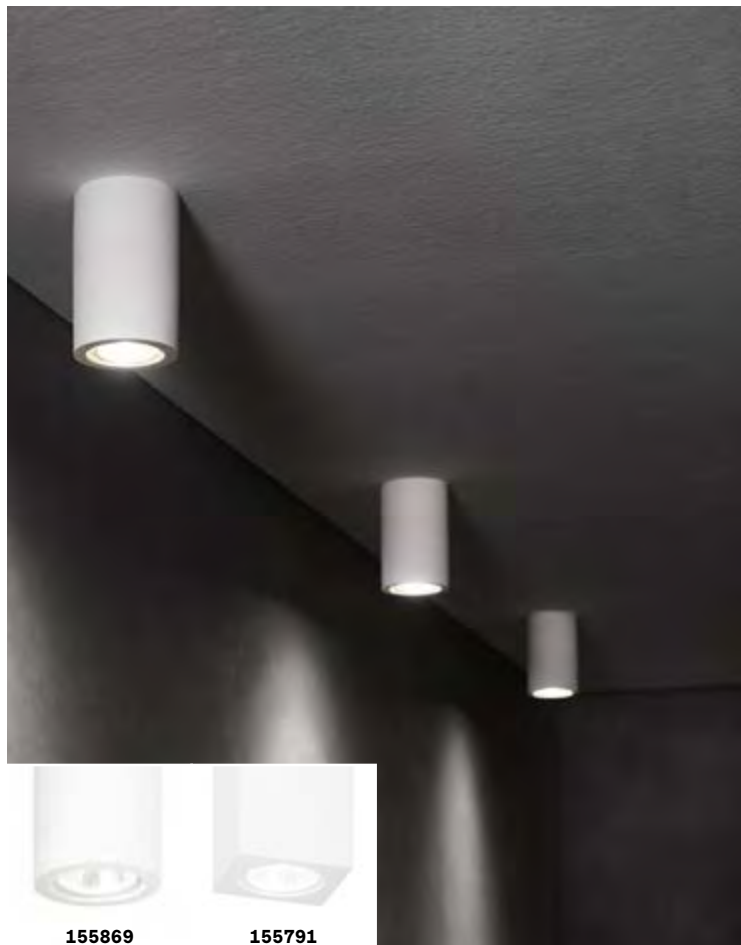

Tower

Plastic installing base with bayonet system. Total gypsum body. It fits replaceable GU10 bulbs.

Item suitable for painting and varnishing.

■ □ IP20

0,430 Kg / 0,0023 m³
GU10 max 1x 35W

€ 39

155869 White

108292 € 4,50

■ □ IP20

0,620 Kg / 0,0023 m³
GU10 max 1x 35W

€ 39

155791 White

108292 € 4,50