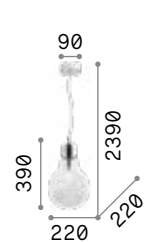

IP20

1,500 Kg / 0,0334 m³
E27 max 1 x 60W

€ 84

033679 Clear

3000 K
910 lm

119571 € 7,00