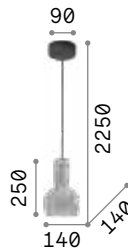

1,810 Kg / 0,0130 m³
E27 max 1x 15W

€ 116

110431 Concrete

3000 K
430 lm

101279 € 3,00