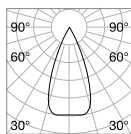

m	lx	Øm
1	3204	0,80
2	801	1,60
3	356	2,40
4	200	3,20
5	128	4,00