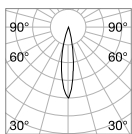

Ⓢ 30 mm
0,070 Kg/0,0003 m³

LED SMD OSRAM AND DRIVER Included

Power	Beam	Lumen	CCT	Finish	Code	€
3W	20°	210 lm	3000 K	White +	244808	32
				Gold +	244822	32
				Black +	244846	32
				Gold +	244853	32

Light beam: SPOT