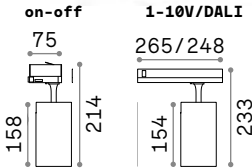

Fox 25W

LED COB BRIDGELUX Driver included

CRI ≥ 80

Power	Beam	Lumen	CCT	Driver	Finish	Code	€	
25 W	35°	2950 lm	3000 K	On-Off	White	250458	60	
					Black	250441	60	
		3050 lm			4000 K	Brass	283944	60 <i>new</i>
		White			267807	60		
		Black			267791	60		

CRI ≥ 90

Power	Beam	Lumen	CCT	Driver	Finish	Code	€
25 W	35°	2450 lm	3000 K	On-Off	White	285405	60
					Black	285399	60
				1-10V	White	302607	100 <i>new</i>
					Black	302591	100 <i>new</i>
				DALI	White	302621	115 <i>new</i>
					Black	302614	115 <i>new</i>