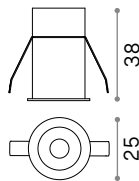

⌀ 25 mm

0,070 Kg/0,0001 m³

LED SMD Driver ON/OFF included*

Power	Beam	Lumen	CCT	Finish	Code	€
2W	30°	130 lm	3000 K	White	274775	37