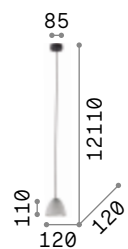

1,490 Kg / 0,0111 m³
GU10 max 1x 15W

€ 138

110462 Concrete

3000 K
440 lm

108292 € 4,50