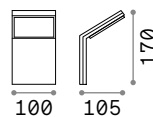

Style

Powder coated aluminum body.
Opal color plastic shade. Integrated
LED source. AP Sensor model
with PIR sensor. Available finishes:
anthracite or white.

LED LED source 3000/4000 K, 30.000 h life.

Lamp with presence detector included PIR (Passive InfraRed).

■ IP54

■ IP54

0,390 Kg / 0,0018 m³
LED 9W / 1050/1150 lm

0,400 Kg / 0,0018 m³
LED 9,5W / 1050/1150 lm

€ 133

€ 165

269139	White	3000K	269146	White	3000K
221502	White	4000K	209852	White	4000K
246857	Anthracit.	3000K	246864	Anthracit.	3000K
209845	Anthracit.	4000K	221519	Anthracit.	4000K