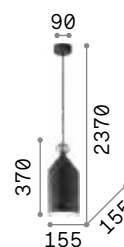

IP20

1,020 Kg / 0,0105 m³
E27 max 1 x 42W

€ 75

194684 ■ Dark Grey

3000 K
900 lm

123899 € 7,00