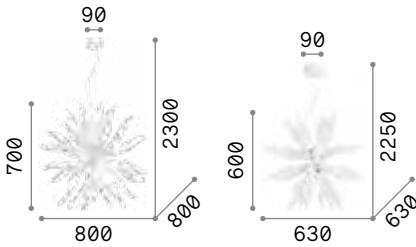

Leaves

White metal frame. White hand-shaped blown glass decorative elements. Steel cables adjustable in length.

LED Bulbs LED G9 3W 3000 K included.
Cod. **209043**

5,800 Kg / 0,1123 m³
G9 max 12 x 40W

€ 880

112268 White

3000 K
370 lm

209043

€ 3,90

3,700 Kg / 0,0702 m³
G9 max 8 x 40W

€ 580

111957 White

3000 K
370 lm

209043

€ 3,90