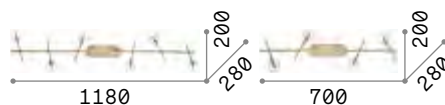

1,280 Kg / 0,0242 m³
G4 max 6 x 2W

€ 374

200408 White
200361 Brass

3000 K
160 lm

222257 € 4,50

0,960 Kg / 0,0142 m³
G4 max 4 x 2W

€ 269

200392 White
200354 Brass

3000 K
160 lm

222257 € 4,50