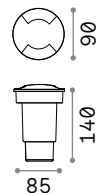

0,260 Kg / 0,0020 m³
GU10 max 1x6W

€ 85

120287 ■ Black

4000 K
500 lm

253497

€ 4,50