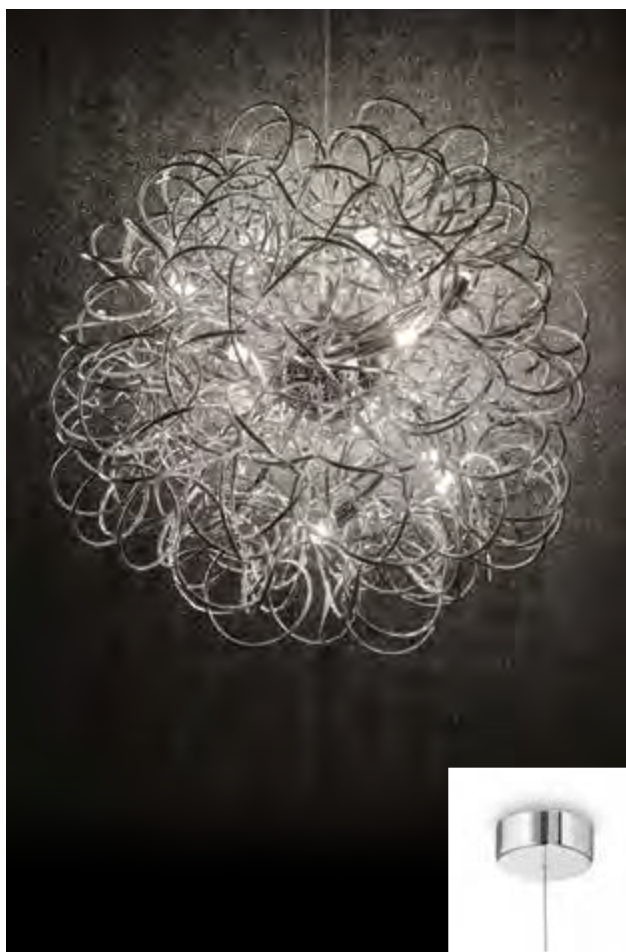

209043 € 3,90

Disco

Rotating circular decorative elements adjustable at will. Available in metal with white or matt black finish and in natural wood.

138275

103723

114262

IP20

1,240 Kg / 0,0447 m³
E27 max 1x 60W