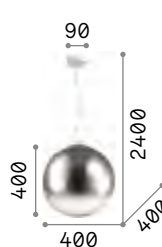

IP20

3,620 Kg / 0,1215 m³
E27 max 1x60W

€ 270

161334 FadeChrome

3000 K
910 lm

119571 € 7,00