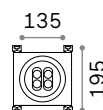

4,400 Kg / 0,0242 m³
LED 20W / 1950 Lm

3,250 Kg / 0,0133 m³
LED 13,5W / 1300 Lm

1,980 Kg / 0,0071 m³
LED 10W / 860 Lm

1,460 Kg / 0,0129 m³
LED 5,5W / 430 Lm

€ 530

€ 405

€ 320

€ 210

277035 ■ Steel

277028 ■ Steel

277011 ■ Steel

277004 ■ Steel

LED LED source 3000 K, 50.000 h life.