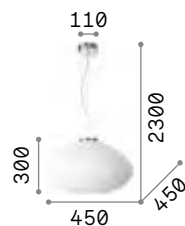

€ 196

071015 White

3000 K
950 lm

101330 € 8,00

Plissé

Plated metal frame. White acid-etched blown glass diffuser with decoration in relief. Clear PVC electrical wire. Colors: chrome or satin brass.

285184

264547