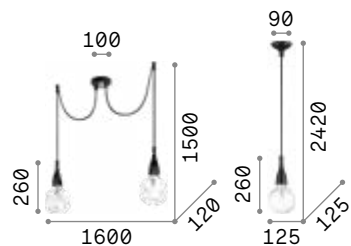

IP20

0,900 Kg / 0,0171 m³
E27 max 2 x 60W

€ 127

112718 White
112671 Black

3000 K
1020 lm

101347 € 8,50

IP20

0,470 Kg / 0,0099 m³
E27 max 1 x 70W

€ 66

009360 White
009407 Black
009391 Gold

3000 K
1020 lm

101347 € 8,50

P. 410

P. 500