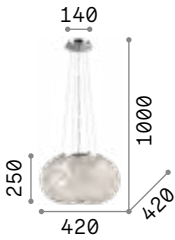

Calypso

Chrome metal frame. Cut crystal decorative elements. Suspension lamps with steel wires adjustable in length with automatic devices.

LED Bulbs LED G9 3W 3000 K included in model **044187**. Cod. **209043**