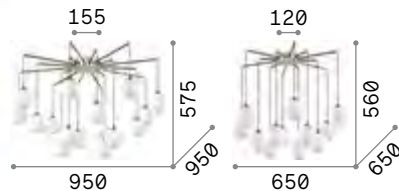

IP20

5,020 Kg / 0,2040 m³
G9 max 16 x 15W

€ 750

236964 ■ Black

3,510 Kg / 0,1400 m³
G9 max 12 x 15W

€ 550

236957 ■ Black

3000 K
370 lm
209043 € 3,90

3000 K
370 lm
209043 € 3,90