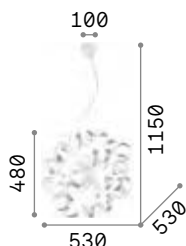

Matt white painted metal frame. Hand shaped and hand painted with gold or silver enamel decorative metal elements.

IP20

2,500 Kg / 0,2344 m³
E14 max 6x 40W

€ 250

101613 Silver
101606 Gold

3000 K
480 lm

101200 € 3,00