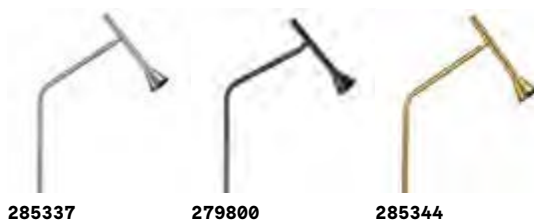

IP20

3,500 Kg / 0,0222 m³
LED 4,5W / 300 lm

€ 205

285337 ■ Nickel
279800 ■ Black
285344 ■ Brass

P. 117

P. 453