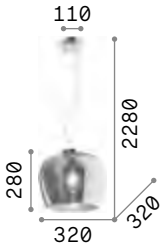

Blossom

Chrome metal frame and ceiling cup.
Clear blown glass diffuser with amber
or smoky finish. Clear PVC power
cable.