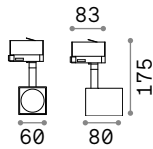

0,300 Kg/0,0027 m³

GU10 Not included - Recommended bulb 108292

Power	Finish		Code	€
max 50W	White		229768	44
	Black		229782	44

P. 310 P. 404

SINGLE CONNECTION

Required	Driver	Finish		Code	€
No	On/Off	White		170145	27
		Black		170152	27