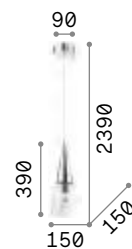

IP20

1,420 Kg / 0,0243 m³
E14 max 1 x 40W

€ 120

017440 Chrome

3000 K
300 lm

101255 € 4,50