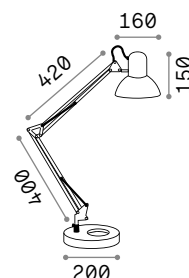

■ □ IP20

193991

265278

061191

2,450 Kg / 0,0111 m³
E27 max 1x 42W

€ 85

193991 ■ White
265278 ■ Black
061191 ■ Black Copper

3000 K
340 lm
101286 € 3,00