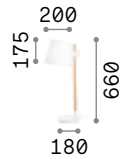

IP20

1,920 Kg / 0,0185 m³
E27 max 1 x 60W

€ 140

282091 ■ White
272238 ■ Black

3000 K
910 lm

119571 € 7,00

P. 517