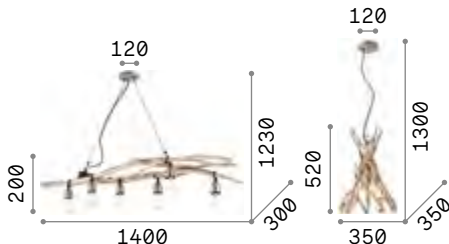

159812 Wood

3000 K
1020 lm

101347 € 8,50

Driftwood

Metal ceiling cup. Suspended structure made of natural branches. Brushed metal bulb socket cover.

IP20

IP20

4,500 Kg / 0,1402 m³