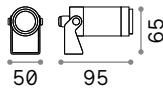

Starlight

Aluminum adjustable tracklight with ceiling or peg installation; dark gray anodized and powder coated surface; integrated energy-efficient LED source with high color rendering; available with 3000k and 4000k color temperature; LED useful life 50.000 h. Optional anti-glare screen.

PRO High-tech product with high quality materials, intended for professional use.

Source	LED COB	Insulation class	III
Power	5,5W / 10W	IP	68
Driver included	No	Material	Aluminum
Drivers available	On/Off		
CCT	3000 K / 4000 K		
CRI	≥80		
LED life	50.000 h		

LED COB BRIDGELUX Driver not included

0,280 Kg/0,0005 m³

Power	Beam	Lumen	CCT	Finish	Code	€
5,5 W	30°	600 lm	3000 K	Dark Gray	248394	120
		670 lm	4000 K	Dark Gray	245041	120

LED COB BRIDGELUX Driver not included