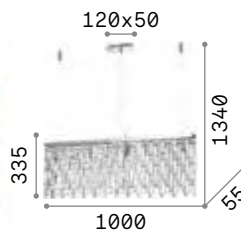

IP20

8,380 Kg / 0,0408 m³
G9 max 8 x 40W

€ 650

200002 Chrome
200071 Brass

3000 K
370 lm

209043 € 3,90