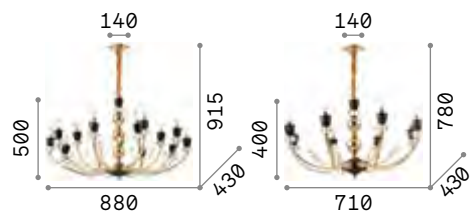

IP20

8,850 Kg / 0,2878 m³
E14 max 15 x 40W

€ 680

206639 Gold

3000 K
470 lm

101224 € 3,00

IP20

4,940 Kg / 0,1454 m³
E14 max 8 x 40W

€ 420

206622 Gold

3000 K
470 lm

101224 € 3,00