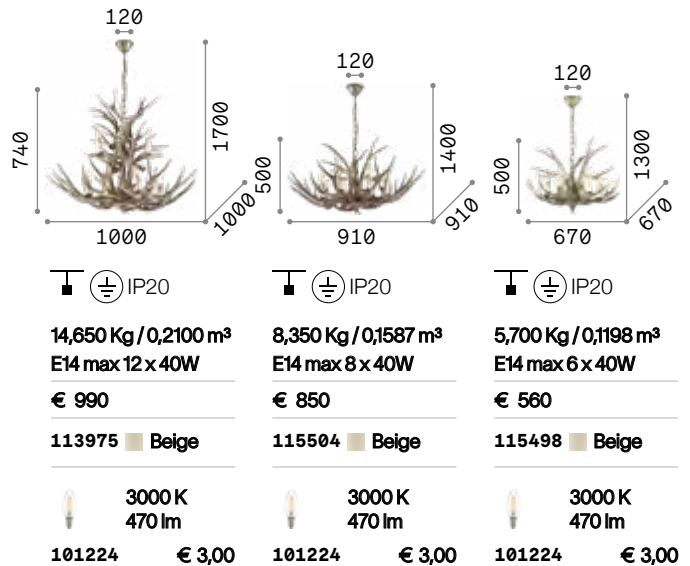

P. 438 P. 480