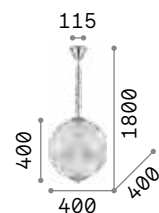

IP20 INCLUSA

8,340 Kg / 0,1260 m³
G9 max 6 x 40W

€ 720

092911 ■ Chrome

3000 K
370 lm
209043 € 3,90