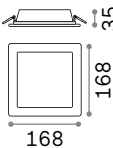

① 150 x 150 mm

0,540 Kg/0,0023 m³

LED SMD AND DRIVER Included

Power	Beam	Lumen	CCT	Finish	Code	€
20 W	110°	2450 lm	3000 K	White	124001	36