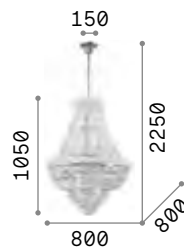

IP20

20,000 Kg / 0,7875 m³
E14 max 24 x 40W

€ 1650

243597 Chrome
243528 Brass

3000 K
470 lm

101224 € 3,00