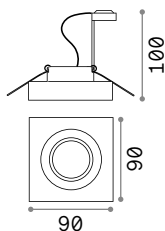

Ⓜ 60 mm
0,340 Kg/0,0012 m³
Purchase Qty. 3 pieces

GU10 Not included - Recommended bulb 108292

Power	Finish		Code	€
max 50W	Clear		114019	24