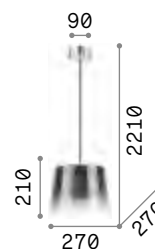

1,900 Kg / 0,0370 m³
G9 max 1x 15W

€ 200

271293 Chrome
271316 Amber
271309 Copper

3000 K
370 lm
209043 € 3,90