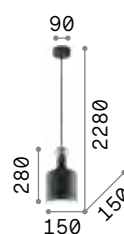

IP20

0,750 Kg / 0,0090 m³
E27 max 1 x 42W

€ 75

221496 ■ Dark Grey

3000 K
900 lm

123899 € 7,00