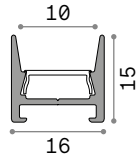

PROFILE 16 mm Mounting kit included

Length	Weight	Volume	Finish		Code	€
2000 mm	0,20 Kg	0,0015 m³	White		307145	25 <i>new</i>
			Black		296463	25 <i>new</i>