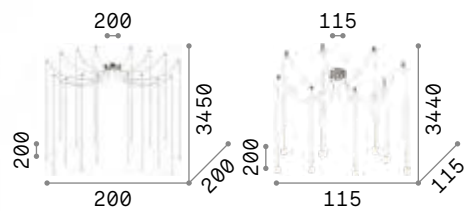

IP20

2,500 Kg / 0,0165 m³
LED 16W / 1150 lm

€ 750

284002 ■ Black
284019 ■ Brass

IP20

1,300 Kg / 0,0084 m³
LED 8W / 600 lm

€ 400

new 283982 ■ Black new
new 283999 ■ Brass new