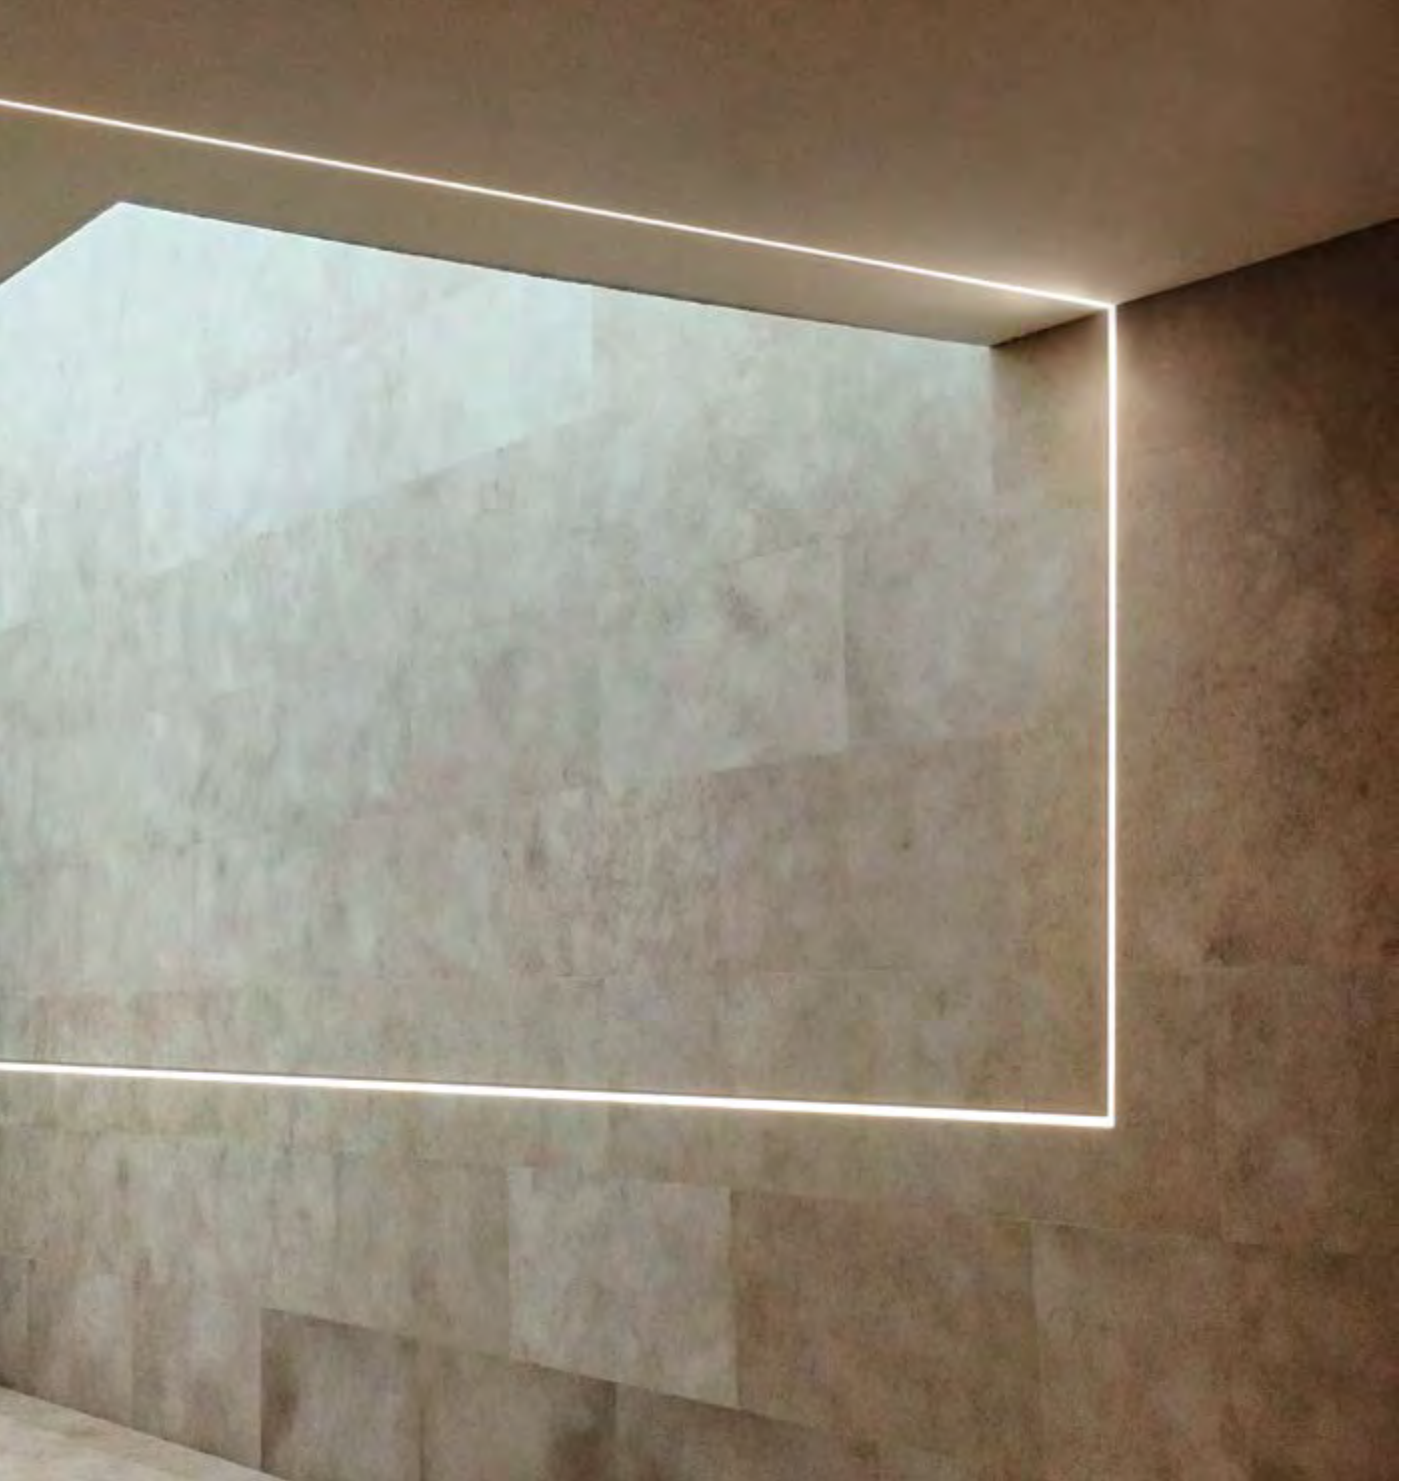

Mounting kit PROFILE 12 mm.