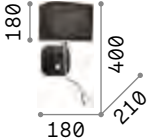

Holiday

Metal frame with matt varnish base and chrome structure. PVC foil shade coated with fabric. One single switch to control independently both lighting sources.

LED LED source 3000 K, 20.000 h life.

ON OFF Lamp with integrated switch.

■ IP20

0,640 Kg / 0,0111 m³

E14 max 1x40W +
LED 1,5W / 55 lm

€ 115

124162 White

124179 Black

101217 € 3,00