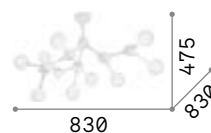

3,160 Kg / 0,3975 m³
G9 max 9 x 15W

€ 540

149622 **White**
133393 **Chrome**

3000 K
370 lm
209043 € 3,90