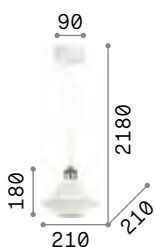

IP20

0,850 Kg / 0,0090 m³

E27 max 1x60W

€ 138

206806 White

3000 K
900 lm

123899 € 7,00