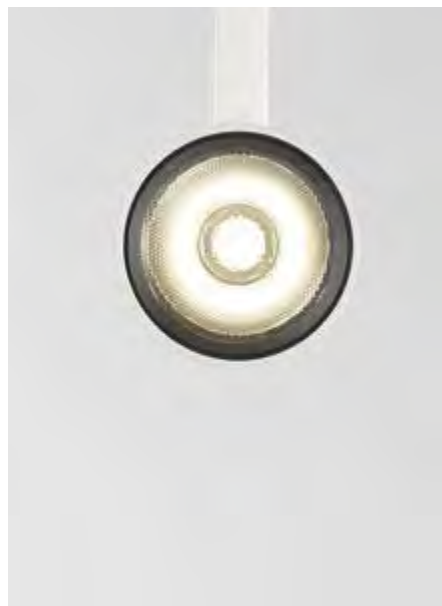

Fox 15W

LED COB BRIDGELUX Driver included

CRI ≥ 80

Power	Beam	Lumen	CCT	Driver	Finish	Code	€
15W	41°	1700 lm	3000 K	On-Off	White	250434	55
					Black	250427	55
					Brass	283937	55 <i>new</i>
		1750 lm		White	267784	55	
				Black	267777	55	

CRI ≥ 90

Power	Beam	Lumen	CCT	Driver	Finish	Code	€	
15W	41°	1400 lm	3000 K	On-Off	White	285382	55	
					Black	285375	55	
					1-10V	White	302560	90 <i>new</i>
				DALI	Black	302553	90 <i>new</i>	
					White	302584	110 <i>new</i>	
					Black	302577	110 <i>new</i>	

LENS*

SINGLE CONNECTION

Required	Beam	Driver	Finish	Code	€
No	15°		Clear	302751	5 <i>new</i>
No		On/Off	White	170145	27
No			Black	170152	27

Light beam: ACCENT

m	lx	Øm
1	3204	0,80
2	801	1,60
3	356	2,40
4	200	3,20
5	128	4,00

CRI ≥ 80 15W 41° 1500lm 3000K

* The optional lens must be ordered in concomitance with the product and will be mounted inside the product as replacement for the default one.