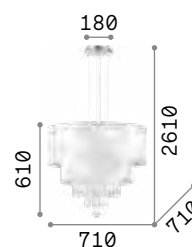

IP20

4,889 Kg / 0,1652 m³
E27 max 6 x 60W

€ 500

068299 White