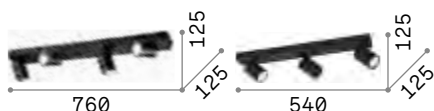

Rudy

White or black powder coated die-cast aluminium frame. Adjustable diffusers: they can be rotated and reclined.

LED Bulbs LED GU10 7W 3000 K included.
Cod. 123943

1,230 Kg / 0,0057 m³
GU10 max 4 x 35W

€ 185

229089 White
229072 Black

1,080 Kg / 0,0041 m³
GU10 max 3 x 35W

€ 127

229065 White
229058 Black

3000 K
610 lm

123943 € 4,50

3000 K
610 lm

123943 € 4,50

P. 405