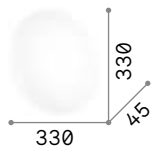

Clara new

Varnished metal base. Satin opal polycarbonate diffuser.

LED LED source 3000/4000 K, 25.000 h life.

■ ■ □ IP20

0,500 Kg / 0,0082 m³
LED 16W / 1550/1650 lm

€ 30

300436 White 3000K new 300443 White 3000K new
306438 White 4000K new 306445 White 4000K new

■ ■ □ IP20

0,670 Kg / 0,0141 m³
LED 17W / 1950/2050 lm

€ 40