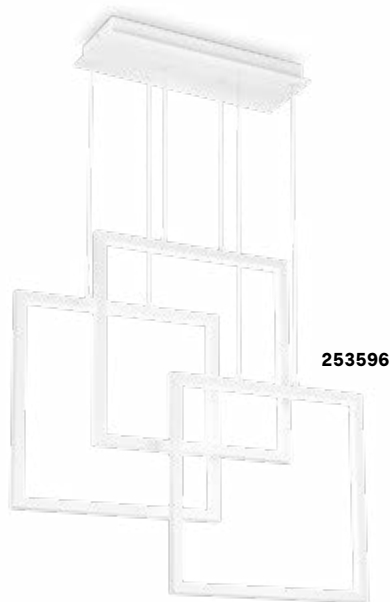

Frame

Matt white or black varnished metal base and frame. Opal colour plastic diffusers. Adjustable in length cables. Direct light emission.

LED LED source 3000 K, 30.000 h life.

IP20

3,500 Kg / 0,1050 m³
LED 82W / 7300 lm

€ 355

269351 ■ White
269337 ■ Black