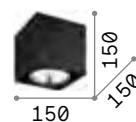

1,420 Kg / 0,0068 m³
GU10 max 1x 50W

€ 97

140933 White
243931 Black

3000 K
800 lm

189031 € 15,00