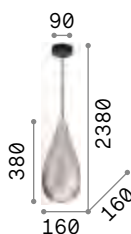

IP20

1,570 Kg / 0,0331 m³
E27 max 1x60W

€ 186

238838 ■ SmokyGrey

3000 K
910 lm
119571 € 7,00