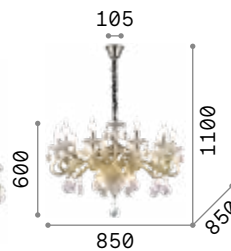

IP20

14,400 Kg / 0,1687 m³
E14 max 10 x 40W

€ 1000

141060 Clear
087771 Gold

3000 K
430 lm

101248 € 3,00