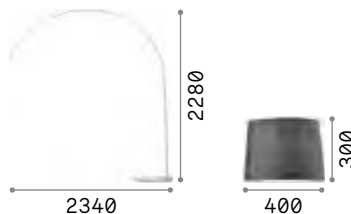

IP20

12,000 Kg / 0,0856 m³
E27 max 1x60W

€ 600

286686 ■ White
286662 ■ Chrome
286679 ■ Black

0,430 Kg / 0,0708 m³

€ 75

046723 ■ White
041742 ■ Chrome
046471 ■ Black

3000 K
1020 lm
101347 € 8,50