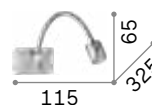

IP20

0,500 Kg / 0,0031 m³
LED 3W / 200 lm

€ 88

031460 ■ Chrome
031477 ■ Nickel
121352 ■ Ant. Brass