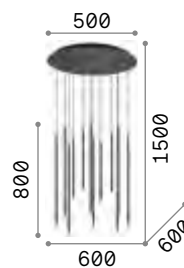

Filo

Powder coated or plated metal base and bodies. Black PVC electrical wires. Colors: white, black or satin brass.

LED Led source 3000 K, 30.000 h life.

263687

263670

263700

IP20

8,600 Kg / 0,1232 m³
LED 25W / 3150 lm

€ 690

263441 White
263434 Black
263663 Brass