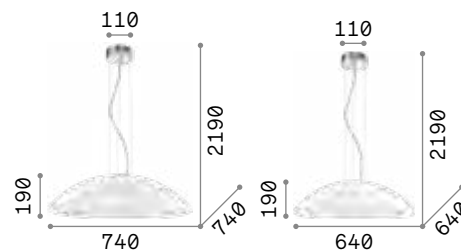

€ 116

068169 White

3000 K
950 lm

101330 € 8,00

P. 294

Lena

Chrome metal frame. Double glass diffuser: frosted and coloured the external one, white the inner one. Suspension lamp provided with steel cables adjustable in length with automatic devices.