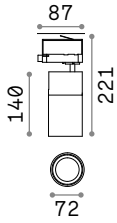

Quick 15W

LED COB CITIZEN

CRI ≥ 80

0,760 Kg/0,0038 m³

Power	Beam	Driver	Lumen	CCT	Finish	Code	€	
15W	30°	On-Off	1800 lm	3000 K	White	222509	145	
					Black	222523	145	
		1-10V	1950 lm	4000 K	White	222530	145	
					Black	222547	145	
			DALI	1800 lm	3000 K	White	249643	195
						Black	247861	195
DALI	1800 lm	3000 K	White	249681	220			
			Black	246437	220			

CRI ≥ 90

Power	Beam	Driver	Lumen	CCT	Finish	Code	€
15W	30°	On-Off	1550 lm	3000 K	White	222554	145
					Black	222561	145
			1700 lm	4000 K	White	222578	145
					Black	222585	145

FILTER HONEYCOMB

LENS*

SINGLE CONNECTION

Required	Beam	Driver	Finish	Code	€
No			Black	222608	9
No	15°		Clear	222592	9
No	45°		Clear	253558	9
No		On/Off	White	170145	27
No			Black	170152	27
No		DALI/1-10V	White	247649	29
No			Black	247632	29

Light beam: ACCENT