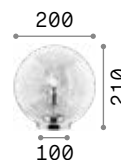

0,970 Kg / 0,0287 m³
E27 max 1x60W

€ 72

045139 Chrome

3000 K
910 lm

119571 € 7,00