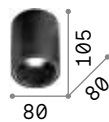

IP20

0,390 Kg / 0,0013 m³
LED 10W / 1100 lm

€ 65

205991 White
206004 Black