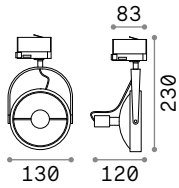

Glim - Konig Track new

0,320 Kg/0,0180 m³

GU10 Bulbs LED GU10 10W 3000 K included. Code **189031**

Power	Finish	Code	€
max 50W	White	229676	75
	Black	229683	75