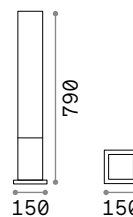

IP44

2,670 Kg / 0,0269 m³
GX53 max 1x15W

€ 132

142999 White
135762 Anthracit.
213088 Coffee

4000 K
1000 lm
154008 € 6,00