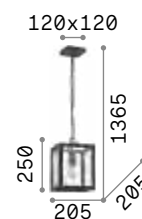

IP20

2,600 Kg / 0,0281m³
E27 max 1 x 60W

€ 150

092850 ■ Black

2200 K
440 lm
151694 € 7,00

2200 K
440 lm
151694 € 7,00

2200 K
440 lm
151694 € 7,00

P. 412