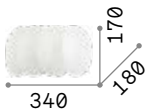

209043

€ 3,90

209043

€ 3,90

Ovalino

Diffuser composed of circular
elements created from curved and
acid-etched glass sheet.

1,800 Kg / 0,0563 m³
E27 max 2x60W

€ 125