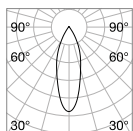

m	lx	øm
1	553	0,58
2	138	1,16
3	61	1,75
4	35	2,33
5	22	2,91