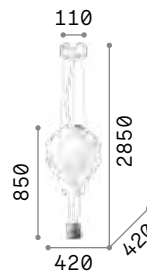

IP20

3,830 Kg / 0,1676 m³
E27 max 1x 42W

€ 265

261195 White

3000 K
900 lm

123899 € 7,00