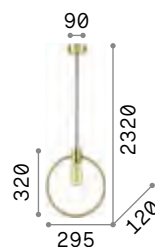

IP20

0,570 Kg / 0,0100 m³
E27 max 1x70W

€ 120

207841 Brass

2200 K
330 lm
151700 € 5,50