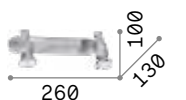

Slem

Metal structure with white, chrome, satin nickel or satin brass finish. Adjustable body: rotational and axially movable stem valve.

LED Bulbs LLED GU10 7W 3000 K included.
Cod. 123943

0,400 Kg / 0,0025 m³
GU10 max 2 x 50W

0,200 Kg / 0,0010 m³
GU10 max 1 x 50W

€ 45

€ 23

142081 White
142050 Chrome
018836 Nickel
287836 Brass

099064 White
122984 Chrome
018829 Nickel
285016 Brass

3000 K
610 lm
123943 € 4,50

3000 K
610 lm
123943 € 4,50

P. 314