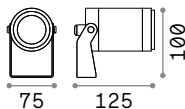

0,950 Kg/0,0014 m³

Power	Beam	Lumen	CCT	Finish	Code	€
10 W	30°	1000 lm	3000 K	Dark Gray	248387	250
		1050 lm	4000 K	Dark Gray	245072	250