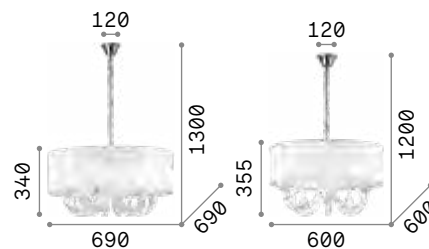

€ 370

182179 White

123899 € 7,00

123899 € 7,00

123899 € 7,00

P. 434 P. 483 P. 529

Swan

Chrome metal frame. Hand-shaped blown glass body. Cut crystal decorative elements. Pleated organza shade. Velvet chain cover.