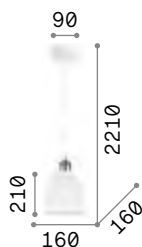

Citrus

Body with painted multilevel wood elements. Power cable coated with black fabric.

IP20

0,660 Kg / 0,0174 m³

E27 max 1x60W

€ 152

159843 Wood

3000 K
910 lm

119571 € 7,00

IP20

0,720 Kg / 0,0242 m³

E27 max 1x60W

€ 160

159850 Wood

3000 K
910 lm

119571 € 7,00

IP20

0,510 Kg / 0,0148 m³

E27 max 1x60W

€ 135

159867 Wood

3000 K
910 lm

119571 € 7,00

Lugano

Matt varnished metal ceiling cup. Power cable coated with fabric with antique brass metal bulb socket cover. Ceramic diffuser.

IP20

2,950 Kg / 0,0618 m³

E27 max 3x60W

€ 385

206875 White

3000 K
900 lm

123899 € 7,00

IP20

0,850 Kg / 0,0090 m³

E27 max 1x60W

€ 138

206806 White

3000 K
900 lm

123899 € 7,00

IP20

0,860 Kg / 0,0068 m³

E27 max 1x60W

€ 138

206820 White

3000 K
900 lm

123899 € 7,00