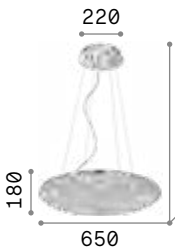

King

Diffuser composed of chrome or golden metal rings with octagonal crystals set inside. Steel cables adjustable in length with automatic devices.

LED Bulbs LED G9 3W 3000 K included. Cod. **209043**