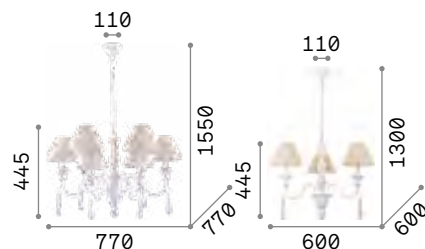

IP20

3,100 Kg / 0,0700 m³
E14 max 6 x 40W

€ 400

003399 White

3000 K
470 lm

101224 € 3,00

IP20

2,000 Kg / 0,0420 m³
E14 max 3 x 40W

€ 250

025032 White

3000 K
470 lm

101224 € 3,00