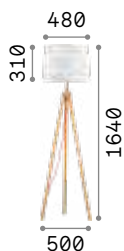

York

Natural wooden tripod stand with metal details. PVC foil shade coated with fabric. Power cable coated with fabric. Available also with white or black shades and frame.

Lamp with integrated switch.

IP20

2,810 Kg / 0,0947 m³
E27 max 1x60W

€ 230

121406 White
121437 Black
089805 Wood

3000 K
1020 lm

101347 € 8,50

Klimt

Natural wood tripod. PVC foil shade covered with fabric, chrome metal support.

Lamp with integrated switch.