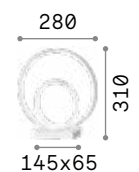

Oz

Plated or powder coated metal base and frame. PVC wires. Opal rubber diffuser. Available finishes: white, black or brushed brass.

LED LED source 3000 K, 30.000 h life.

**ON
OFF** Lamp with integrated switch.

IP20

0,890 Kg / 0,0096 m³
LED 23W / 2300 lm

€ 190

269474 ■ White
269481 ■ Black
269498 ■ Brass