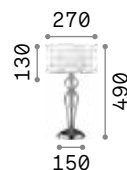

IP20

1,900 Kg / 0,0610 m³
E27 max 1x60W

€ 135

051406 Clear

3000 K
900 lm

123899 € 7,00