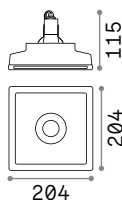

20° 110° 207 x 207 mm
1,350 Kg/0,0075 m³

GU10 Not included - Recommended bulb 108292

Power	Finish	Code	€
max 35W	White	155722	61