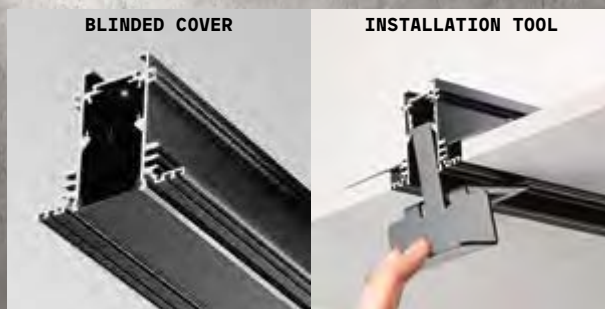

END CAP NO HOLE

END CAP WITH HOLE

BLINDED COVER

INSTALLATION TOOL

Required	Measure (LxHxW)	Finish		Code	€
Yes	36 x 4 x 52 mm	White		282701	5
		Black		267203	5
Yes	36 x 4 x 52 mm	White		282695	5
		Black		267210	5
No	1000 x 5 x 24 mm	White		282770	15
		Black		258256	15
No		Black		292922	26 new