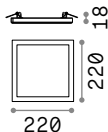

Ⓜ min 65-max 205 mm
0,400 Kg/0,0018 m³

LED SMD AND DRIVER Included - Presence detector PIR and twilight sensor included.

Power	Beam	Lumen	CCT	Finish	Code	€
20 W	115°	1950 lm	3000 K	White	290843	66 new
				Black	290829	66 new
		2000 lm	4000 K	White	306391	66 new
				Black	306414	66 new