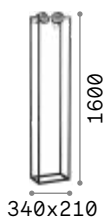

Lamp with integrated switch.

279305

279312

340x210

210x210

380x190

7,400 Kg / 0,1063 m³
GU10 max 2 x 50W

€ 498