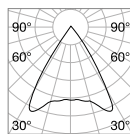

CRI≥80 14W 60° 1800lm 3000K

CRI≥80 28W 60° 3500lm 3000K

CRI≥80 40W 60° 5100lm 3000K