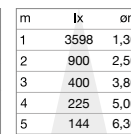

CRI≥80 14W 60° 1800lm 3000K

CRI≥80 28W 60° 3500lm 3000K

CRI≥80 40W 60° 5100lm 3000K