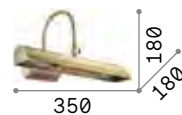

■ IP20

0,790 Kg / 0,0152 m³
E14 max 2x28W

€ 120

144917 ■ Ant. Brass

3000 K
470 lm

101224 € 3,00