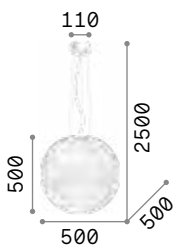

IP20

2,900 Kg / 0,0726 m³
E27 max 1x60W

€ 155

160863 White
160856 Black

3000 K
900 lm

123899 € 7,00

Mapa Riga

White metal frame. White spherical shape blown glass diffuser with painted decoration. Steel cables adjustable in length.