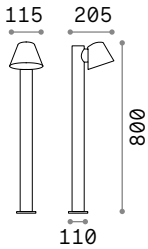

Gas

Powder coated die-cast aluminum body. Tempered and sandblasted clear glass diffuser. Available finishes: anthracite or coffee.

1,790 Kg / 0,0216 m³
GU10 max 1x35W

€ 116

139470 ■ Anthracit.
213101 ■ Coffee

253497 € 4,50 P. 740