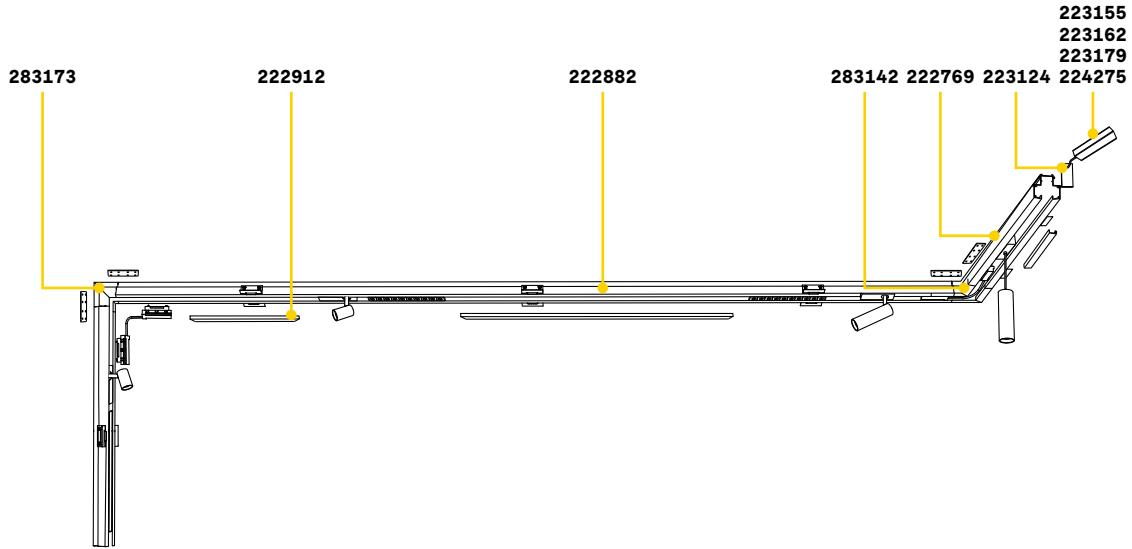

Arca - Recessed

TRACK Kit for profile installation and closing cups included
Maximum length per power source: 25 meters

Length	Weight	Volume	Finish	Code	€
1000 mm	2,90 Kg	0,0269 m³	Black	222769	187
3000 mm	8,70 Kg	0,0617 m³	Black	222882	490

BLINDED CORNER RIGHT - LEFT Optional

Weight	Volume	Finish	Code	€
1,12 Kg	0,0090 m³	Black	283142	150

BLINDED CORNER VERTICAL - HORIZONTAL Optional

Weight	Volume	Finish	Code	€
1,12 Kg	0,0090 m³	Black	283173	150

LINEAR CONNECTOR

ELECTRIFIED END CAP

Required	Cables Length	Measure (L x H x W)	Code	€
Yes - 1 Kit x connection		100 x 18 x 38 mm	254944	25
Yes - 1 Kit x power source max 210 W	380 mm	86 x 80 x 42 mm	223124	23