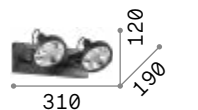

1,270 Kg / 0,0202 m³
GU10 max 4 x 50W

€ 265

200217 White
200255 Black

3000 K
800 lm

189031 € 15,00

0,890 Kg / 0,0074 m³
GU10 max 2 x 50W

€ 145

200200 White
200248 Black

3000 K
800 lm

189031 € 15,00

0,480 Kg / 0,0034 m³
GU10 max 1 x 50W

€ 75

200194 White
200231 Black

3000 K
800 lm

189031 € 15,00