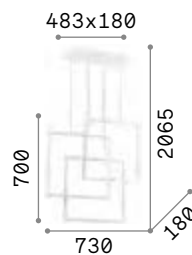

IP20

4,270 Kg / 0,0689 m³
LED 80W / 9100 lm

€ 555

253596 ■ White
269375 ■ Black