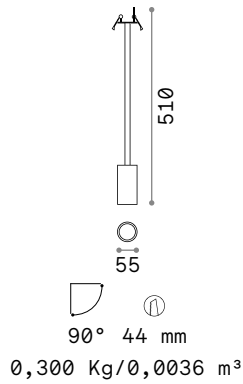

GU10 Bulbs LED GU10 7W 3000 K included. Code 123943

Power	Finish	Code	€
max 28W	White	296401	36 new
	Black	296395	36 new