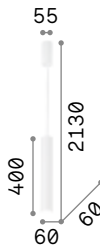

Tube

White or black powder coated aluminum ceiling cup and body. Power cable coated with fabric. Integrated LED light emission.

LED Led source 3000 K, 35.000 h life.

IP20

0,960 Kg / 0,0073 m³
LED 9W / 1200 lm

€ 210

211701 White
211718 Black