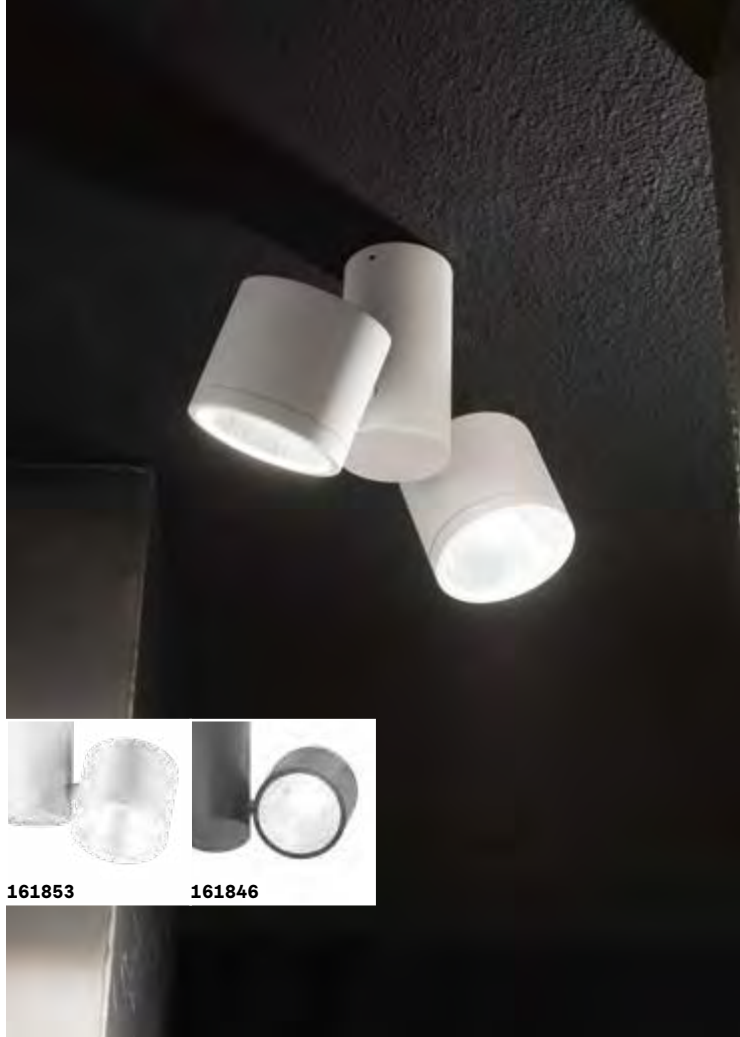

LED LED source 4000 K, 30.000 h life.

1,040 Kg / 0,0040 m³

LED 14,5W / 1450 lm

€ 125

161853 White

161846 Anthracit.

161853

161846