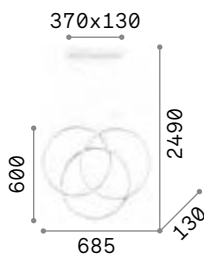

Matt white or black varnished metal base and frame. Opal colour plastic diffusers. Adjustable in length cables. Direct light emission.

LED LED source 3000 K, 30.000 h life.

IP20

3,500 Kg / 0,1050 m³
LED 82W / 7300 lm