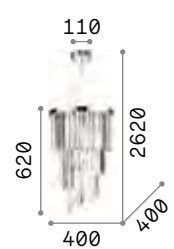

IP20

10,000 Kg / 0,1136 m³
E14 max 8 x 40W

€ 550

117737 Chrome

101224 3000K 470lm
€ 3,00

P. 343

P. 433