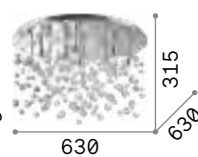

11,250 Kg / 0,1524 m³
G9 max 15 x 40W

7,420 Kg / 0,0920 m³
G9 max 12 x 40W

3,590 Kg / 0,0344 m³
G9 max 8 x 40W

1,500 Kg / 0,0149 m³
G9 max 5 x 40W

€ 760

€ 510

€ 305

€ 155

101194 White
030784 Chrome

101187 White
022239 Chrome

101170 White
022222 Chrome

094687 Chrome

3000 K
370 lm

3000 K
370 lm

3000 K
370 lm

3000 K
370 lm

209043 € 3,90

209043 € 3,90

209043 € 3,90

209043 € 3,90