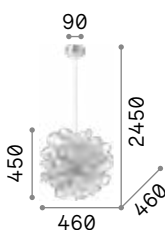

IP20

1,450 Kg / 0,1250 m³
G9 max 8x 40W

€ 445

114811 Silver

3000 K
370 lm

209043 € 3,90