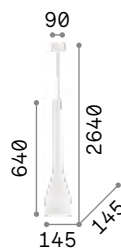

IP20

1,570 Kg / 0,0422 m³
E27 max 1x 60W

€ 140

035666 ■ White
035680 ■ Black

3000 K
900 lm

123899 € 7,00