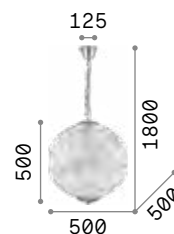

IP20 INCLUSA

8,780 Kg / 0,2054 m³
G9 max 8 x 40W

€ 940

116228 ■ Chrome

3000 K
370 lm
209043 € 3,90