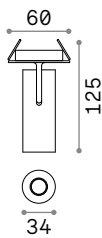

Play

□ IP20 CRI ≥ 90 30.000 h ALUMINUM

LED COB AND DRIVER Included

Power	Beam	Lumen	CCT	Finish	Code	€
7 W	17°	520 lm	3000 K	White	258270	70
				Black	268088	70

90°
355°
45 mm
0,220 Kg/0,0014 m³

Light beam: SPOT

P. 307