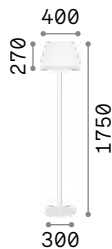

Cylinder

Matt white varnished metal base.
White blown overlay and acid-etched glass diffuser.

Lamp with integrated switch.

10,010 Kg / 0,1145 m³
E27 max 2x 60W

€ 260

111452 ■ White

3000 K
900 lm

123899

€ 7,00

P. 189

Nordik

Matt black varnished metal frame.
Golden PVC foil shade covered with black fabric.

Lamp with integrated switch.