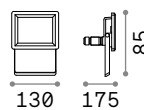

■ IP65

0,320 Kg / 0,0016 m³
LED 20W / 1750 lm

€ 22

251004 White
250991 ■ Black