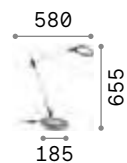

Futura

Articulated aluminum and plastic arm with PVC exposed wire. Adjustable LED diffuser and integrated switcher. Plug with power supply.

LED LED source 4000 K, 25.000 h life.

ON/OFF Lamp with integrated switch.

+ Lamp with dimmer.

Hand icon Lamp with touch dimmer.

■ □ IP20 **Hand icon** **+**

1,830 Kg / 0,0069 m³
LED 12,5W / 1100 lm

€ 130

272078 **White**
204895 **Aluminum**
204888 **Black**