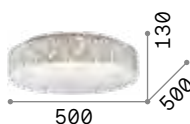

9,600 Kg / 0,1220 m³
G9 max 12 x 40W

6,800 Kg / 0,0905 m³
G9 max 9 x 40W

4,800 Kg / 0,0588 m³
G9 max 6 x 40W

2,500 Kg / 0,0390 m³
G9 max 4 x 40W

€ 640

€ 560

€ 385

€ 270

087870 Chrome

087863 Chrome

000657 Chrome

093093 Chrome

P. 203 P. 432 P. 482

3000 K
370 lm

3000 K
370 lm

3000 K
370 lm

3000 K
370 lm

209043 € 3,90

209043 € 3,90

209043 € 3,90

209043 € 3,90