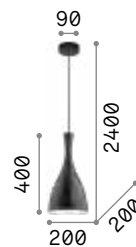

IP20

1,080 Kg / 0,0374 m³
E27 max 1x 60W

€ 144

013244 ■ White
012919 ■ Black

3000 K
900 lm

123899 € 7,00