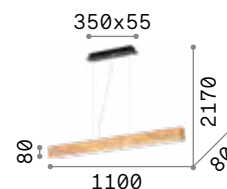

IP20

3,400 Kg / 0,0249 m³
LED 36W / 3500 lm

€ 360

284460 **Wood** **new**

P. 364

P. 502