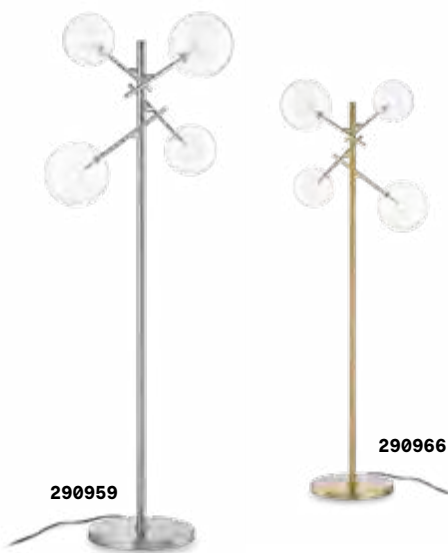

IP20 INCLUDED

6,500 Kg / 0,0882 m³
G4 max 4 x 2W

€ 500

290959 **Chrome** new
290966 **Brass** new

3000 K
160 lm
222257 **€ 4,50**