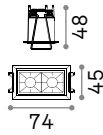

Lika Trim

68 x 37 mm
0,130 Kg/0,0005 m³

LED COB OSRAM Driver ON/OFF included

Power	Beam	Lumen	CCT	Finish		Code	€
6 W	29°	480 lm	3000 K	Black	☐ + ■	206196	45
		520 lm	4000 K	Black	☐ + ■	267869	45