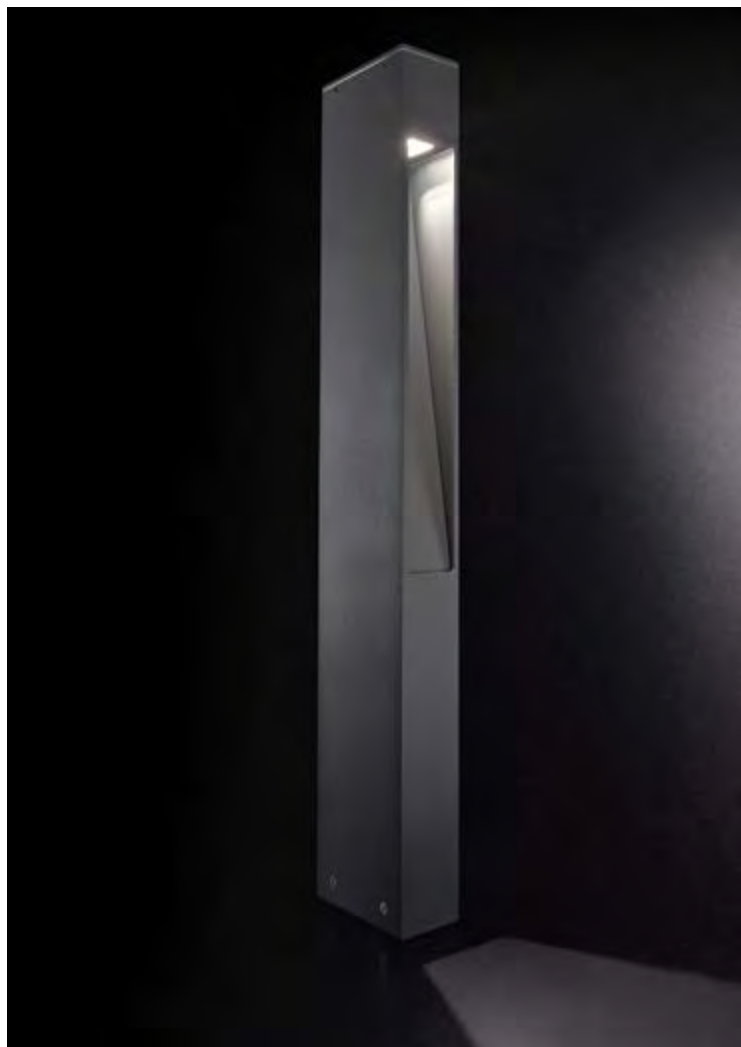

Mercurio

Powder coated aluminum body with anthracite finish. Clear Pyrex glass diffuser.

IP44

1,540 Kg / 0,0057 m³

G9 max 1x15W

€ 160

114347 ■ Anthracit.

4000 K
390 lm

209036 € 3,90