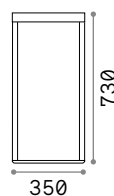

IP44

IP44

5100 Kg / 0,0513 m³
LED 16W / 1800 Lm

4,940 Kg / 0,1379 m³
LED 16W / 1800 Lm

€ 335

€ 435

282244 ■ White new 300641 ■ White new
282251 ■ Black new 300658 ■ Black new