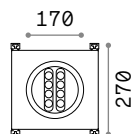

4,400 Kg / 0,0242 m³
LED 20W / 1950 Lm

3,250 Kg / 0,0133 m³
LED 13,5W / 1300 Lm

1,980 Kg / 0,0071 m³
LED 10W / 860 Lm

1,460 Kg / 0,0129 m³
LED 5,5W / 430 Lm

€ 530

€ 405

€ 320

€ 210

277035 ■ Steel

277028 ■ Steel

277011 ■ Steel

277004 ■ Steel

LED LED source 3000 K, 50.000 h life.