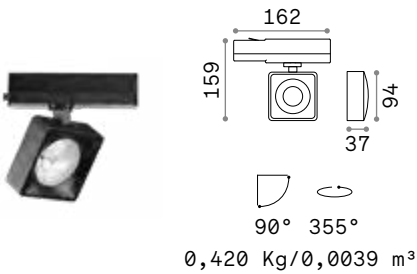

LED COB CREE Driver PHILIPS ON/OFF included

Power	Beam	Lumen	CCT	Finish	Code	€
22 W	36°	1750 lm	3000 K	White	296364	135 new
				Black	296357	135 new

Link - Page 650

Light beam: ACCENT

m	lx	Øm
1	3646	0,65
2	911	1,30
3	405	1,90
4	228	2,60
5	146	3,20

CRI≥95 22W 36° 1750lm 3000K