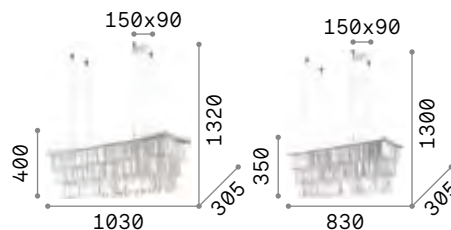

IP20

17,600 Kg / 0,1129 m³
E14 max 8 x 40W

€ 745

166360 Chrome
213583 Gold

3000 K
470 lm

101224 € 3,00

IP20

14,490 Kg / 0,0723 m³
E14 max 6 x 40W

€ 632

166322 Chrome

3000 K
470 lm

101224 € 3,00