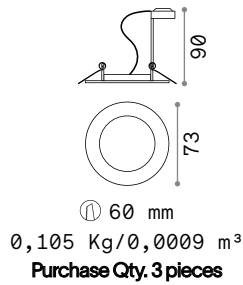

Jazz

IP20 ZINC

GU10 Not included - Recommended bulb 108292

Power	Finish		Code	€
max 50W	White		083117	10
	Ant. Brass		083124	10
	Chrome		083070	10
	Black		243818	10
	Nickel		083087	10