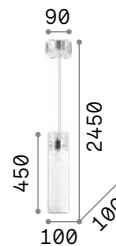

IP20

1,330 Kg / 0,0164 m³
E27 max 1x 60W

€ 68

027364 White

3000 K
910 lm

119571 € 7,00