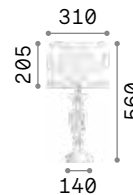

2,990 Kg / 0,0605 m³
E27 max 1x 60W

€ 275

122878 White

3000 K
900 lm

123899 € 7,00