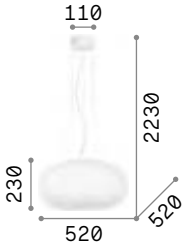

Ulisse

Metal frame coated with matt white enamel. Blown acid-etched white glass diffuser. Suspension models provided with steel cables adjustable in length with automatic blocking mechanisms.

IP20

IP20

5,010 Kg / 0,1177 m³
E27 max 3 x 60W

3,110 Kg / 0,0720 m³
E27 max 3 x 60W

€ 295

€ 225

098616 White

095226 White

3000 K
910 lm

3000 K
910 lm

119571 € 7,00

119571 € 7,00