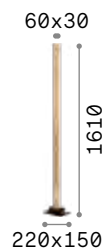

 Lamp with integrated switch.

P. 083

P. 364

 IP20 

3,500 Kg / 0,0586 m³
LED 26W / 2500 lm

€ 395

284484  **Wood** new

Diesis