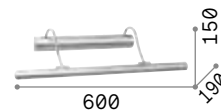

IP20

1,090 Kg / 0,0181 m³
G9 max 4 x 40W

€ 138

017303 Chrome
017297 Nickel
017310 Ant. Brass

3000 K
370 lm
209043 € 3,90