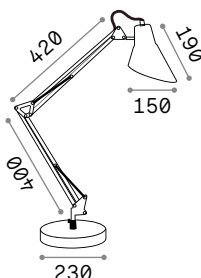

■ □ IP20

193946

265285

061160

2,600 Kg / 0,0132 m³
E27 max 1x 42W

€ 85

193946 ■ White
265285 ■ Black
061160 ■ Black Copper

3000 K
900 lm
123899 € 7,00