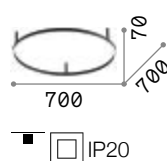

1,430 Kg / 0,0852 m³
LED 38W / 4300 lm
€ 240

265995 ■ White
266008 ■ Black