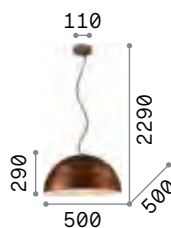

3,070 Kg / 0,0843 m³
E27 max 1 x 60W

€ 290

174228 ■ Corten
103136 White

3000 K
900 lm

101354 € 8,50