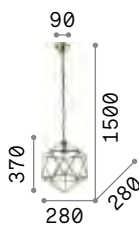

2,580 Kg / 0,0589 m³
E27 max 1x 60W

€ 225

168852 Ant. Brass

151717 € 8,90