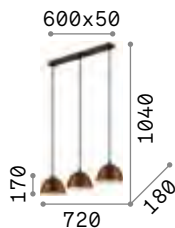

2,190 Kg / 0,0255 m³
E27 max 3 x 60W

€ 245

174235 ■ Corten

3000 K
340 lm

101286 € 3,00