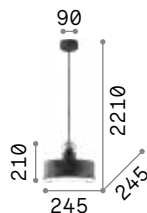

IP20

0,960 Kg / 0,0169 m³
E27 max 1 x 42W

€ 75

221489 ■ Dark Grey

3000 K
900 lm

123899 € 7,00