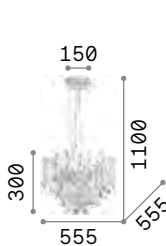

Audi-77

Octagonal and round cut crystal pendants. Pendant lamps with wires adjustable in length with an automatic device.

LED Bulbs LED G9 3W 3000 K included.
Cod. **209043**

6,550 Kg / 0,1347 m³
G9 max 8 x 40W