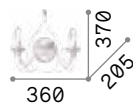

P. 212

P. 487

P. 530

Corte

Totally handcrafted metal frame. Hand painted finish with antiqued effect. Available versions: white or rusty effect.

IP20

1,060 Kg / 0,0329 m³

E14 max 2 x 40W