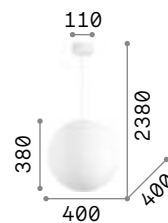

IP20

1,460 Kg / 0,0911 m³
E27 max 1x 25W

€ 225

226033 White

3000 K
950 lm

101330 € 8,00