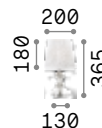

Queen

Gilded metal frame with cut crystal base and decorative elements. PVC foil shade covered with quilted decoration and gold glitters.

Lamp with integrated switch.

2,300 Kg / 0,0886 m³
E27 max 1x60W

€ 210

077758 ■ Gold

3000 K
910 lm

119571

€ 7,00

1,360 Kg / 0,0460 m³
E27 max 1x60W

€ 140

077741 ■ Gold

3000 K
910 lm

119571

€ 7,00

0,900 Kg / 0,0137 m³
E27 max 1x60W

€ 120

077734 ■ Gold

3000 K
910 lm

119571

€ 7,00

P. 530

Le Roy

Chrome metal frame and base with cut crystal decorative elements. PVC foil shade covered with fabric with quilted decoration and silver brilliants.

Lamp with integrated switch.

2,300 Kg / 0,0919 m³
E27 max 1x60W

€ 195

073408 ■ Chrome

3000 K
910 lm

119571

€ 7,00

1,360 Kg / 0,0456 m³
E27 max 1x60W

€ 127

073422 ■ Chrome

3000 K
910 lm

119571

€ 7,00

0,900 Kg / 0,0234 m³
E27 max 1x60W

€ 110

073439 ■ Chrome

3000 K
910 lm

119571

€ 7,00