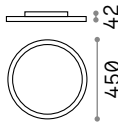

LED SMD SAMSUNG Driver TRIDONIC ON/OFF included

Power	Beam	Lumen	CCT	Finish	Code	€
26 W	87°	3700 lm	3000 K	White	292236	390 new
		3900 lm	4000 K	White	306667	390 new

3,750 Kg/0,0170 m³

DIMMABLE DRIVER Not included/Optional

	Power	Output	Measure	Code	€
1-10V/Push	32 W	700 mA	94 x 21 x 67 mm	270586	75
DALI	32 W	700 mA	94 x 21 x 67 mm	270593	95

UPLIGHT Not included/Optional