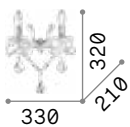

■ IP20

1,430 Kg / 0,0189 m³
E14 max 2x 40W

€ 155

035642 Chrome
035659 Gold

3000 K
470 lm

101224 € 3,00 [P. 222](#)