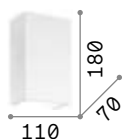

Flash Gesso

Enameled metal base. Total gypsum body. Double light emission: upward and downward.

Item suitable for painting and varnishing.