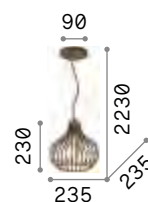

IP20

1,260 Kg / 0,0169 m³
E27 max 1x60W

€ 95

205281 Coffee

2200 K
500 lm

151717 € 8,90