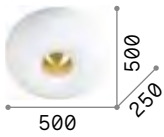

Arizona

Metal frame with satin brass finish. White acid-etched blown glass diffuser with embossed decorative stripes.

Bulbs LED GX53 9W 3000 K included.
Cod. **123936**