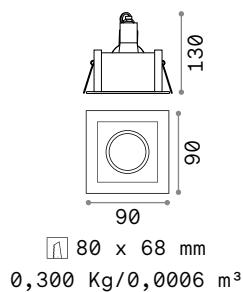

GU10 Not included - Recommended bulb 108292

Power	Finish		Code	€
max 50W	Aluminum		083223	18
	White		083230	18
	Ant. Brass		083247	18
	Chrome		083193	18
	Black		243849	18