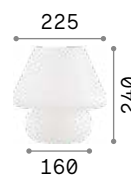

1,380 Kg / 0,0219 m³
E27 max 1x 60W

€ 80

074702 White

3000 K
340 lm

101286 € 3,00