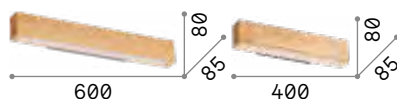

Craft ^{new}

Matt black varnished metal base. Natural wood body. Satin opal color polycarbonate diffuser. Downward light emission.

LED LED source 3000 K, 20.000 h life.

■  IP20

1,000 Kg / 0,0083 m³

LED 20W / 1900 lm