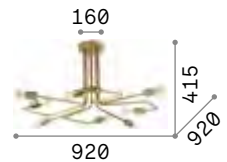

IP20

3,270 Kg / 0,0454 m³
E27 max 8 x 60W

€ 570

242378 ■ Black
160313 ■ Brass

2200 K
370 lm

151687 € 5,50

P. 090

P. 416