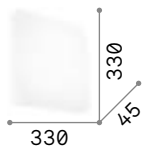

Clara new

Varnished metal base. Satin opal polycarbonate diffuser.

LED LED source 3000/4000 K, 25.000 h life.

■ ■ □ IP20

0,500 Kg / 0,0082 m³
LED 16W / 1550/1650 lm

€ 30

300436 White 3000K new 300443 White 3000K new
306438 White 4000K new 306445 White 4000K new

■ ■ □ IP20

0,670 Kg / 0,0141 m³
LED 17W / 1950/2050 lm

€ 40