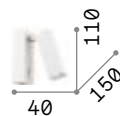

LED LED source 3000 K, 30.000 h life.

ON OFF Lamp with integrated switch.

142586

142579

IP20

0,280 Kg / 0,0030 m³
LED 3W / 145 lm

€ 100

142586 ■ White
142579 ■ Black