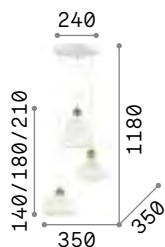

3000 K
910 lm

119571 € 7,00

Lugano

Matt varnished metal ceiling cup. Power cable coated with fabric with antique brass metal bulb socket cover. Ceramic diffuser.

IP20

2,950 Kg / 0,0618 m³

E27 max 3x60W

€ 385