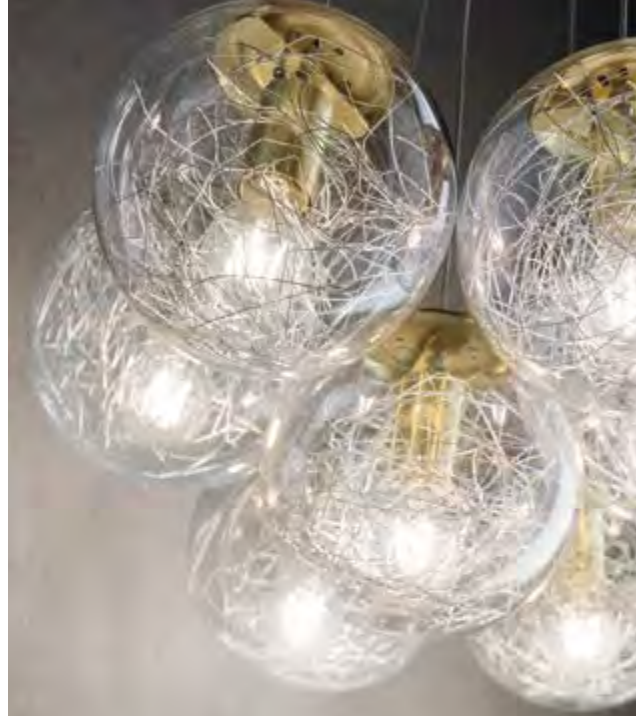

175973

176031