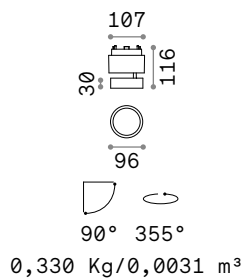

LED COB CITIZEN CRI ≥ 90

Power	Beam	Lumen	CCT	Finish	Code	€
9W	36°	1100 lm	3000 K	Black	290621	140 new
				Brass	291536	140 new

Light beam: ACCENT

m	lx	øm
1	553	0,58
2	138	1,16
3	61	1,75
4	35	2,33
5	22	2,91

m	lx	øm
1	2336	0,60
2	584	1,21
3	259	1,81
4	146	2,42
5	93	3,02

m	lx	øm
1	2242	0,60
2	560	1,20
3	249	1,80
4	140	2,40
5	90	3,00

CRI ≥ 80 5,5W 34° 4401m 3000K

CRI ≥ 80 14W 36° 14001m 3000K

CRI ≥ 90 9W 36° 11001m 3000K