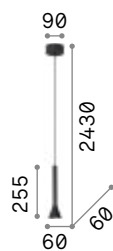

IP20

0,450 Kg / 0,0054 m³
LED 7W / 580 lm

€ 96

285122 ■ Nickel
279770 ■ Black
279794 ■ Brass