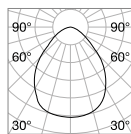

m	lx	øm
1	1562	1,90
2	390	3,70
3	174	5,60
4	98	7,50
5	62	9,40