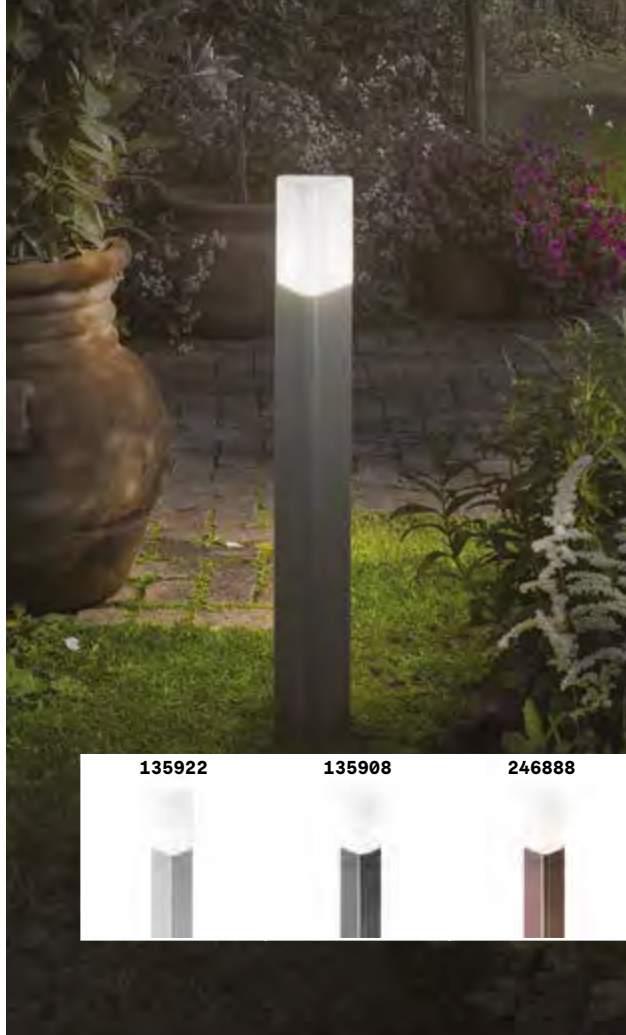

Pulsar

Cast aluminum body with powder coating available in different colors: anthracite, coffee or grey. White polycarbonate diffuser.

1,900 Kg / 0,0120 m³
E27 max 1x 42W

€ 200

135922 ■ Grey
135908 ■ Anthracit.
246888 ■ Coffee

4000 K
600 lm

151960 € 2,50