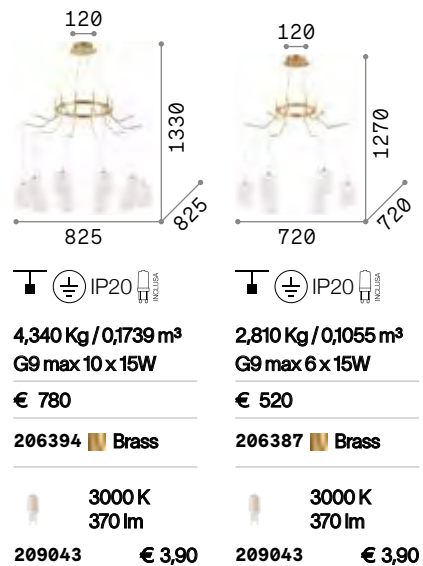

Matt black varnished metal ceiling cap. Natural wood body. Satin opal color polycarbonate diffuser. Clear PVC cable.

LED LED source 3000 K, 20.000 h life.

IP20

3,400 Kg / 0,0249 m³
LED 36W / 3500 lm

€ 360

284460 **Wood** **new**

P. 364

P. 502

Karousel

Metal frame with satin brass finish.
White overlay acid-etched blown glass diffuser.

LED Bulbs LED G9 3W 3000 K included.
Cod. **209043**

Rhapsody

Metal frame with satin brass finished ceiling rose and matt black arms. PVC cables. White acid-etched blown glass diffusers.