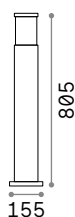

Tronco

Varnished die-cast aluminum body with different finishes: anthracite, white, coffee, grey or black. Pyrex glass diffuser with aluminum elements inside.

IP44

2,490 Kg / 0,0254 m³
E27 max 1x 42W

€ 146

- 109138 White
- 026961 Grey
- 026992 Anthracit.
- 004723 Black
- 163741 Coffee

4000 K
490 lm
153957 € 3,00