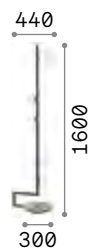

Birds

Varnished metal frame with satin brass decorative disc. White acid-etched blown glass diffusers. PVC cable with switch and plug. Color: matt black with satin brass detail.

LED Bulbs LED G9 3W 3000 K included.
Cod. **209043**

ON
OFF Lamp with integrated switch.

IP20 INCLUSA

5,640 Kg / 0,1536 m³
G9 max 5 x 15W

€ 340

273662 ■ Black

3000 K
370 lm

209043

€ 3,90

P. 094

P. 319

P. 413

P. 466