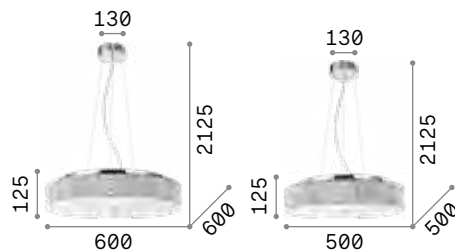

10,000 Kg / 0,1202 m³
G9 max 12 x 40W

€ 800

093062 Chrome

3000 K
370 lm

209043 € 3,90

7,100 Kg / 0,0890 m³
G9 max 9 x 40W

€ 650

093048 Chrome

3000 K
370 lm

209043 € 3,90

P. 332 P. 432 P. 482