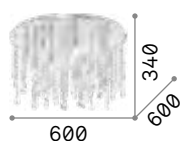

Royal

Chrome metal circular frame and bulb socket. Squared, rectangular and octagonal cut crystal pendants and final drops.

LED Bulbs LED G9 3W 3000 K included.
Cod. **209043**

IP20

IP20

5,900 Kg / 0,0881 m³
G9 max 12 x 40W

2,840 Kg / 0,0379 m³
G9 max 8 x 40W

€ 590

€ 310

053004 Chrome

052991 Chrome

3000 K
370 lm

209043 € 3,90

3000 K
370 lm

209043 € 3,90