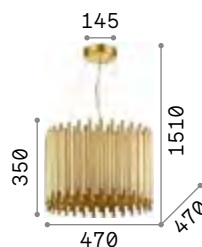

Pan

Metal frame. Diffusers made of decorative elements with metal tube shape of different length. Steel cables adjustable in length.

IP20

13,920 Kg / 0,1355 m³
E27 max 5 x 60W

€ 830

208817 Gold

3000 K
910 lm