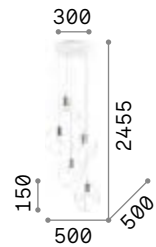

151717 € 8,90

Ice

Matt white or black varnished metal ceiling rose and frame. Metal bulb socket cover with satin brass finish. PVC power cable.

237671

237664

IP20

2,920 Kg / 0,0345 m³
E27 max 5 x 60W

€ 230