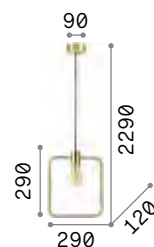

IP20

0,610 Kg / 0,0100 m³
E27 max 1x70W

€ 120

207858 Brass

2200 K
500 lm
151717 € 8,90