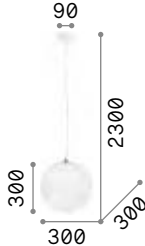

Boa

Matt white or black varnished metal frame. Power cable coated with fabric of 12 meter length with 6 cable holders. Blown acid-etched white glass diffuser.

IP20

2,900 Kg / 0,0726 m³
E27 max 1x60W

€ 155

160863 White
160856 Black

3000 K
900 lm

123899 € 7,00

Mapa Riga

White metal frame. White spherical shape blown glass diffuser with painted decoration. Steel cables adjustable in length.

IP20

5,390 Kg / 0,2254 m³
E27 max 1x60W

€ 370

161365 White

3000 K
910 lm

119571 € 7,00

IP20

3,620 Kg / 0,1215 m³
E27 max 1x60W

€ 260

161372 White

3000 K
910 lm

119571 € 7,00

IP20

1,920 Kg / 0,0630 m³
E27 max 1x60W

€ 140

161389 White

3000 K
910 lm

119571 € 7,00