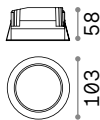

Basic Wide

① 90 mm
0,370 Kg/0,0017 m³

LED SMD SAMSUNG Driver PHILIPS ON/OFF included

Power	Beam	Lumen	CCT	Finish	Code	€
10 W	85°	1150 lm	3000 K	White	193519	65
		1200 lm	4000 K	White	193403	65