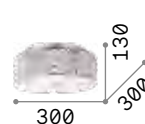

9,600 Kg / 0,1220 m³
G9 max 12 x 40W

6,800 Kg / 0,0905 m³
G9 max 9 x 40W

4,800 Kg / 0,0588 m³
G9 max 6 x 40W

2,500 Kg / 0,0390 m³
G9 max 4 x 40W

€ 640

€ 560

€ 385

€ 270

087870 Chrome

087863 Chrome

000657 Chrome

093093 Chrome

P. 203 P. 432 P. 482

3000 K
370 lm

3000 K
370 lm

3000 K
370 lm

3000 K
370 lm

209043 € 3,90

209043 € 3,90

209043 € 3,90

209043 € 3,90