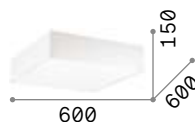

Ritz

Enameled metal base. PVC foil shade and lower diffuser panel covered with fabric.

1,710 Kg / 0,0968 m³
E27 max 4 x 60W

€ 250

152912 White

3000 K
900 lm
123899 € 7,00