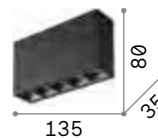

IP20

0,370 Kg / 0,0011 m³
LED 12,5W / 1200 lm

€ 90

248530 ■ White
244884 ■ Black

LED source 3000 K, 50.000 h life.

P. 704

Dynamite

Powder coated or plated or brushed metal frame. Adjustable diffusers.