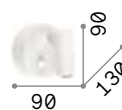

142579

IP20

0,280 Kg / 0,0030 m³
LED 3W / 145 lm

€ 100

142586 ■ White
142579 ■ Black