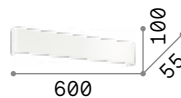

0,400 Kg / 0,0019 m³

LED 5,5W / 500 lm

€ 62

051444 White

Bright

Total aluminium body with white matt varnish finish. Upward and downward-facing light beam.

LED LED source 3000 K, 30.000 h life.

1,660 Kg / 0,0101 m³
LED 23W / 1650 lm