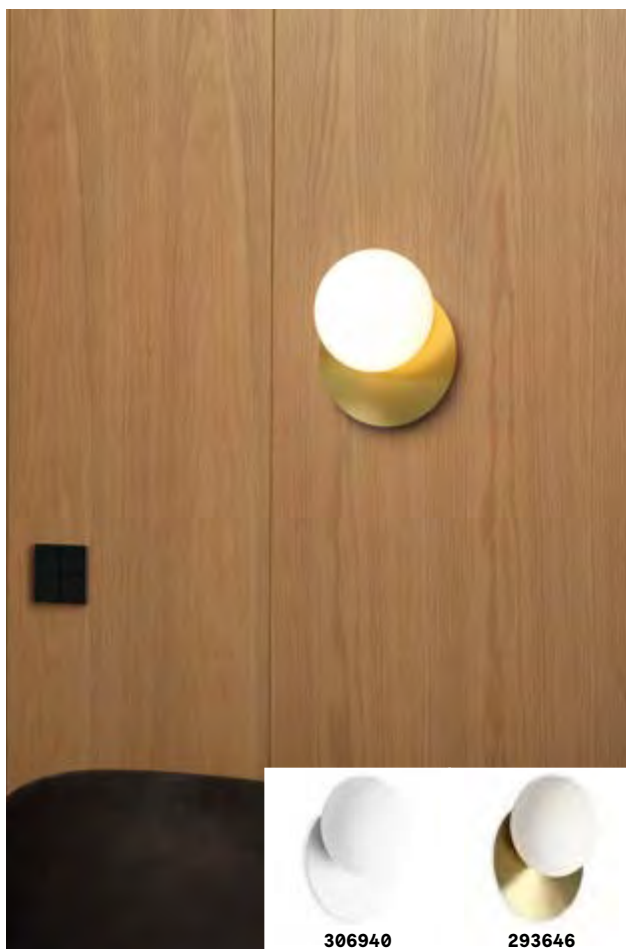

Ninfea ^{new}

Plated or powder-coated metal base. White acid-etched blown glass diffusers. Available finishes: white or satin brass.

LED Bulbs LED GX53 9W 3000 K included.
Cod. **123936**

0,800 Kg / 0,0084 m³
GX53 max 1 x 15W

€ 95

306940 ■ White ^{new}
293646 ■ Brass ^{new}

3000 K
910 lm

123936 € 6,00 P. 329