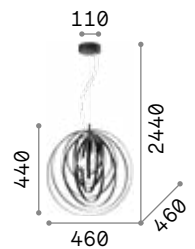

IP20

2,660 Kg / 0,0365 m³
E27 max 1x 60W

€ 260

103723 White
114262 Black

3000 K
950 lm

101330 € 8,00