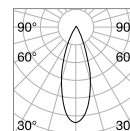

m	lx	øm
1	2242	0,60
2	560	1,20
3	249	1,80
4	140	2,40
5	90	3,00