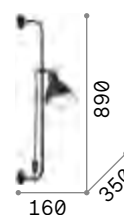

027876

Shower

Black matt varnished metal frame.
Articulated chrome element.
Adjustable diffuser. Power cable
coated with fabric with switch and
plug included.

Lamp with integrated switch.

IP20

0,760 Kg / 0,0391 m³
E27 max 1x60W