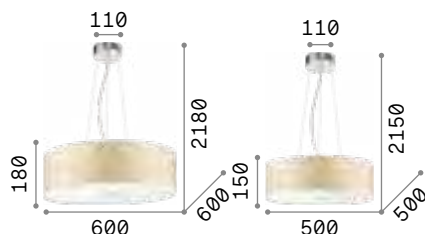

Woody

Chrome metal frame. PVC or fabric shade closed at the bottom with acid-etched glass. Pendant lamps provided with steel cables adjustable in length.

IP20

6,150 Kg / 0,1352 m³
E27 max 5 x 60W

€ 250

103242 White
105628 Black
087719 Wood