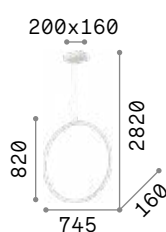

IP20

1,130 Kg / 0,0593 m³
LED 36W / 4250 lm

€ 290

291390 **White** new
291406 **Black** new