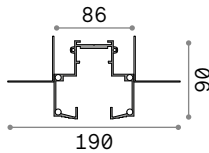

Arca - Recessed

TRACK Kit for profile installation and closing cups included
Maximum length per power source: 25 meters

Length	Weight	Volume	Finish	Code	€
1000 mm	2,90 Kg	0,0269 m³	Black	222769	187
3000 mm	8,70 Kg	0,0617 m³	Black	222882	490