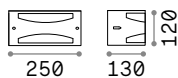

Rex-3

Powder coated die-cast aluminum body available in different colors: anthracite or white. White acrylic diffuser.