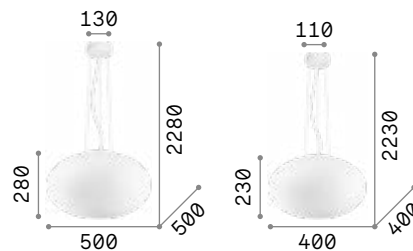

3000 K
910 lm

3000 K
910 lm

123936 € 6,00

123936 € 6,00

P. 284

Candy

White metal frame. Blown acid-etched white glass diffuser. Steel cables adjustable in length with automatic devices.

IP20