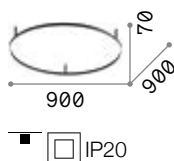

Oracle Slim

Ceiling lamp consisting of a thin matt white or black painted aluminum frame and opal polycarbonate diffuser. Circular model available in three different sizes. Integrated LEDs; available in 3000 K color temperature; CRI ≥ 80 ; LED useful life 17.500 h ; IP20 protection, insulation class II.

LED LED source 3000 K, 20.000 h life.

1,700 Kg / 0,1345 m³
LED 55W / 5300 lm
€ 295

266015 ■ White
266022 ■ Black