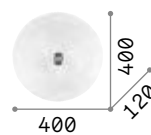

3,940 Kg / 0,0381 m³
E27 max 3 x 60W

€ 140

008608 Clear
140179 Amber

3000 K
430 lm

101279 € 3,00