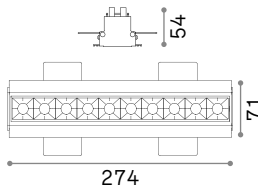

278 x 70 mm
0,720 Kg/0,0023 m³

LED COB OSRAM Driver ON/OFF included

Power	Beam	Lumen	CCT	Finish		Code	€
20 W	29°	1750 lm	3000 K	Black	■	206240	151
		1850 lm	4000 K	Black	■	267913	151

DIMMABLE DRIVER* Optional

Model	Control	Power	Output	Measure (LxHxW)	Code	€
Lika 6 W	DALI	10 W	700 mA	135 x 20 x 30 mm	267982	56
Lika 12 W	DALI	12 W	700 mA	135 x 20 x 30 mm	267999	56
Lika 20 W	DALI/Push	25 W	600 mA	167 x 32 x 41 mm	268002	104

Light beam: ACCENT

m	lx	øm
1	2786	0,58
2	696	1,16
3	309	1,74
4	174	2,32
5	111	2,90

CRI≥90 12,5W 29° 1100lm 3000K

* The dimmable power supplies must be ordered in concomitance with the product and will be included inside the fittings by replacing the on-off power supply.