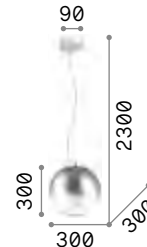

IP20

1,920 Kg / 0,0630 m³
E27 max 1x60W

€ 165

140728 FadeChrome

3000 K
910 lm

119571 € 7,00