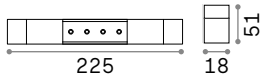

Weight	Volume	Control	Finish	Code	€
0,16 Kg	0,0005 m³	On-Off	White	286006	45
			Black	283111	45
		1-10V / DALI	White	289298	50
			Black	289304	50

MAIN CONNECTOR

Required - 1 Kit x power source max 210 W