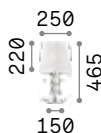

Queen

Gilded metal frame with cut crystal base and decorative elements. PVC foil shade covered with quilted decoration and gold glitters.

Lamp with integrated switch.

2,300 Kg / 0,0886 m³
E27 max 1x60W

€ 210

077758 ■ Gold

3000 K
910 lm

119571

€ 7,00

1,360 Kg / 0,0460 m³
E27 max 1x60W

€ 140

077741 ■ Gold

3000 K
910 lm

119571

€ 7,00

0,900 Kg / 0,0137 m³
E27 max 1x60W

€ 120

077734 ■ Gold

3000 K
910 lm

119571

€ 7,00

P. 530

Le Roy

Chrome metal frame and base with cut crystal decorative elements. PVC foil shade covered with fabric with quilted decoration and silver brilliants.

Lamp with integrated switch.

2,300 Kg / 0,0919 m³
E27 max 1x60W

€ 195

073408 ■ Chrome

3000 K
910 lm

119571

€ 7,00

1,360 Kg / 0,0456 m³
E27 max 1x60W

€ 127

073422 ■ Chrome

3000 K
910 lm

119571

€ 7,00

0,900 Kg / 0,0234 m³
E27 max 1x60W

€ 110

073439 ■ Chrome

3000 K
910 lm

119571

€ 7,00