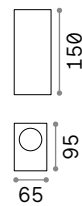

IP44

0,520 Kg / 0,0019 m³
G9 max 2x 15W

€ 58

115320 White
115337 Anthracit.
115344 Black
213354 Coffee

4000 K
390 lm
209036 € 3,90