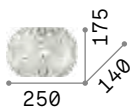

Calypso

Metal frame with chrome finish.
Squared cut crystal decorative elements.

LED Bulbs LED G9 3W 3000 K included.
Cod. **209043**

IP20

1,420 Kg / 0,0125 m³
G9 max 2x40W

€ 160

044163 Chrome

3000 K / 370 Lm
209043 € 3,90

P. 196