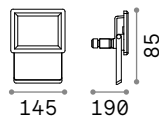

■ IP65

0,420 Kg / 0,0029 m³
LED 30W / 2450 lm

€ 32

269078 White
269061 ■ Black