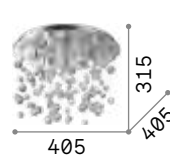

11,250 Kg / 0,1524 m³
G9 max 15 x 40W

7,420 Kg / 0,0920 m³
G9 max 12 x 40W

3,590 Kg / 0,0344 m³
G9 max 8 x 40W

1,500 Kg / 0,0149 m³
G9 max 5 x 40W

€ 760

€ 510

€ 305

€ 155

101194 White
030784 Chrome

101187 White
022239 Chrome

101170 White
022222 Chrome

094687 Chrome

3000 K
370 lm

3000 K
370 lm

3000 K
370 lm

3000 K
370 lm

209043 € 3,90

209043 € 3,90

209043 € 3,90

209043 € 3,90