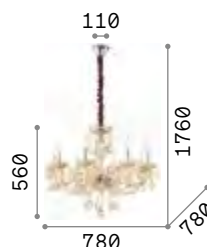

Rose

Blown glass chandelier with chrome metal details. Cut-crystals octagons and drops. Velvet chain cover.

IP20

7,630 Kg / 0,1321 m³
E14 max 8 x 40W

€ 560

166889 Amber

3000 K
430 lm

101248 € 3,00