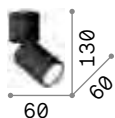

Toby

Powder coated die cast aluminum frame. Adjustable diffusers: they can be rotated or inclined. Colors: white or black.

LED Bulbs LED GU10 7W 3000 K included.
Cod. 123943

IP20

0,220 Kg / 0,0008 m³
GU10 max 1x 35W

€ 50

271538 White
271545 Black

3000 K
610 lm

123943 € 4,50