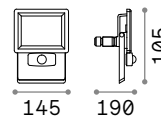

■ IP65

0,440 Kg / 0,0029 m³
LED 30W / 2450 lm

€ 46

251028 White
251011 ■ Black