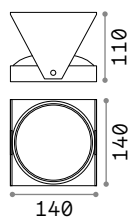

GU10 Bulbs LED GU10 10W 3000 K included. Code **189031**

Power	Finish		Code	€
max 13W	Black		203140	85

0,490 Kg/0,0037 m³