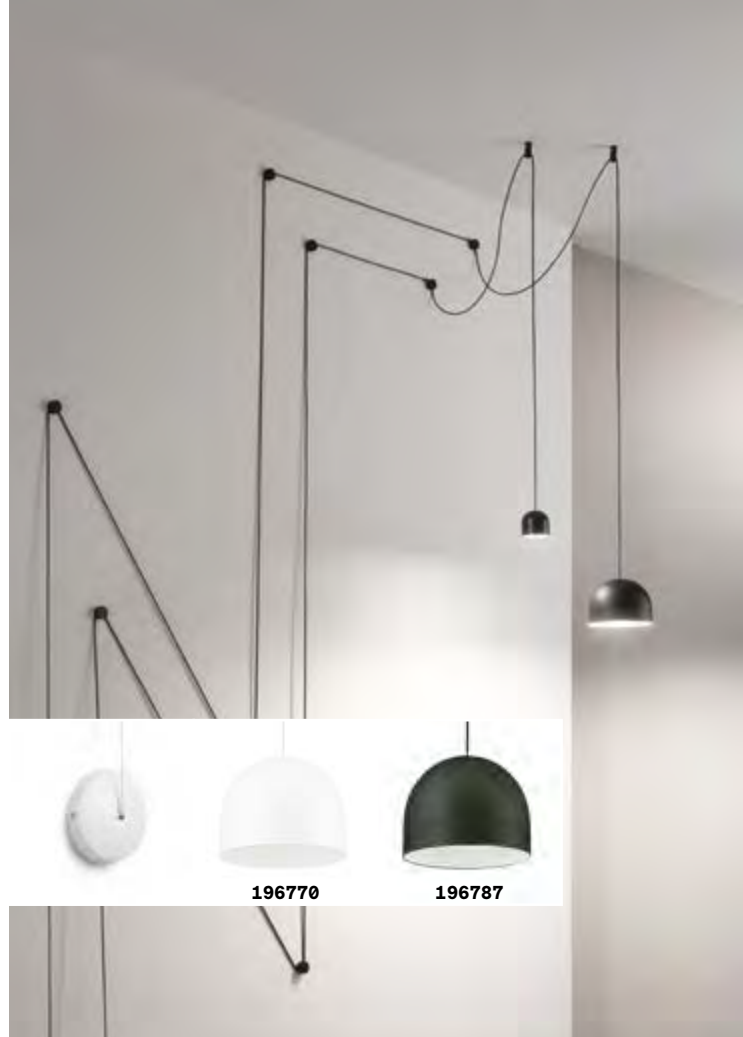

196794 White
196800 Black

3000 K
340 lm
101286 € 3,00

A-Line

Powder coated metal ceiling cup. Matt white or black varnished metal diffuser white inside. Power cable coated with fabric.

LED Bulbs LED GU10 7W 3000 K included in models: **232690** and **232713**. Code **123943**