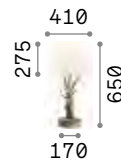

IP20

3,500 Kg / 0,1650 m³
E27 max 1x60W

€ 280

128207 Beige

3000 K
910 lm

119571 € 7,00

P. 242 P. 438