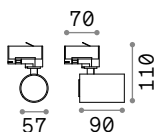

Byte new

0,200 Kg/0,0013 m³

GU10 Not included - Recommended bulb 123943

Power	Finish	Code	€
max 28W	White	274508	36 new
	Black	274515	36 new

SINGLE CONNECTION

Required	Driver	Finish	Code	€
No	On/Off	White	170145	27
		Black	170152	27