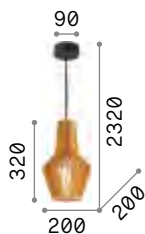

Citrus

Body with painted multilevel wood elements. Power cable coated with black fabric.

IP20

0,660 Kg / 0,0174 m³

E27 max 1x60W

€ 152

159843 Wood

3000 K
910 lm

119571 € 7,00