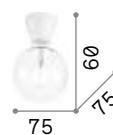

IP20

0,290 Kg / 0,0004 m³
E27 max 1x 60W

€ 24

155227 ■ White
155142 ■ Black

3000 K
1120 lm

101323 € 7,50

P. 408