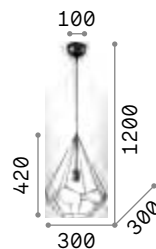

IP20

0,720 Kg / 0,0480 m³
E27 max 1x60W

€ 198

200897 White
148175 Black

2200 K
440 lm
151694 € 7,00