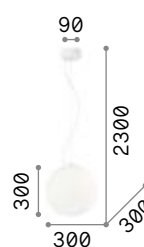

IP20

1,920 Kg / 0,0630 m³
E27 max 1x60W

€ 78

009087 White