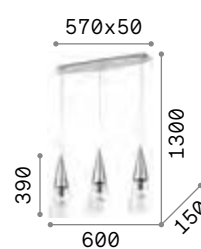

IP20

4,110 Kg / 0,0763 m³
E14 max 3 x 40W

€ 300

112367 Chrome

3000 K
300 lm

101255 € 4,50