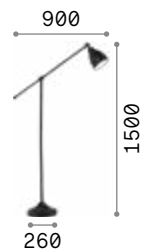

IP20

5,270 Kg / 0,0323 m³
E27 max 1 x 60W

€ 120

015286 ■ Nickel
003528 ■ Black

3000 K
900 lm
123899 € 7,00

P. 418