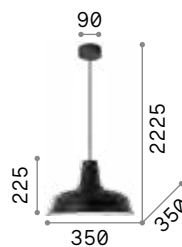

IP20

1,200 Kg / 0,0356 m³
E27 max 1x 42W

€ 127

102047 White
102054 Aluminum
093659 Black
093697 Copper

3000 K
950 lm
101330 € 8,00