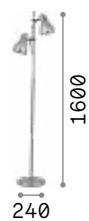

IP20

3,600 Kg / 0,0277 m³
E27 max 2 x 60W

€ 150

042794 ■ Silver
001197 ■ Black

3000 K
910 lm
119571 € 7,00