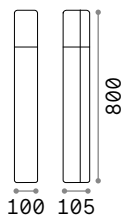

Cast aluminum body with powder coating available in different colors: anthracite, coffee or grey. White polycarbonate diffuser.

1,900 Kg / 0,0120 m³
E27 max 1x 42W

€ 200

135922 ■ Grey
135908 ■ Anthracit.
246888 ■ Coffee