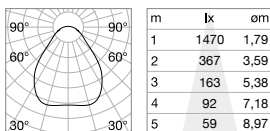

CRI≥80 38,5W 81° 3800lm 3000K

* The dimmable power supplies must be ordered in concomitance with the product and will be included inside the fittings by replacing the on-off power supply.

**RECESSED FRAME 607 x 607 mm