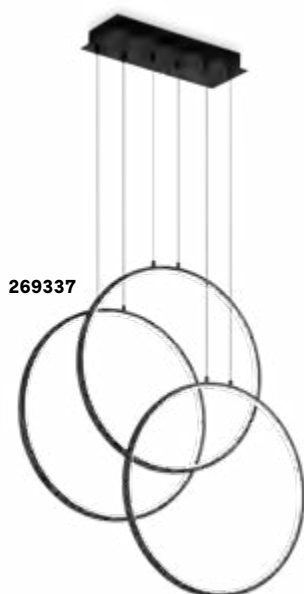

Matt white or black varnished metal base and frame. Opal colour plastic diffusers. Adjustable in length cables. Direct light emission.

LED LED source 3000 K, 30.000 h life.

IP20

3,500 Kg / 0,1050 m³
LED 82W / 7300 lm