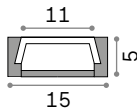

Slot Surface

PROFILE 15 mm Mounting kit included

Length	Weight	Volume	Finish		Code	€
1000 mm	0,15 Kg	0,0010 m³	White		124131	13
	0,15 Kg	0,0010 m³	Aluminu.		124124	13
2000 mm	0,20 Kg	0,0020 m³	White		203089	22
	0,20 Kg	0,0020 m³	Aluminu.		203072	22
3000 mm	0,34 Kg	0,0029 m³	White		204598	32
	0,34 Kg	0,0029 m³	Aluminu.		204581	32