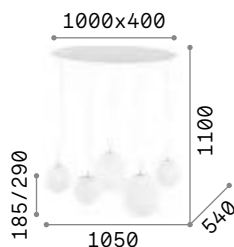

Mapa Bianco

White metal frame. White spherical shape acid-etched blown glass diffuser. Steel cables adjustable in length.

IP20

8,700 Kg / 0,2470 m³
E27 max 5x60W

€ 530

043562 White