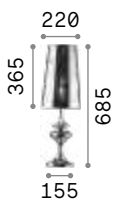

IP20

1,230 Kg / 0,0276 m³
E27 max 1x 60W

€ 126

032436 Chrome

3000 K
910 lm

119571 € 7,00