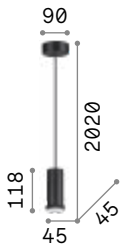

Mix Up new

Powder-coated varnished metal ceiling cap and interchangeable shades. PVC cable. White inside with finishes: white or black.

IP20

0,460 Kg / 0,0018 m³
E27 max 1x60W

€ 55

2,000 Kg / 0,0676 m³

€ 175

1,100 Kg / 0,0446 m³

€ 110

0,800 Kg / 0,0147 m³

€ 90

0,500 Kg / 0,0174 m³

€ 90

0,340 Kg / 0,0008 m³

€ 65

288406 White
288390 Black

new 288437 White
new 288420 Black

new 307404 White
new 288475 Black

new 307411 White
new 288444 Black

new 307428 White
new 288451 Black

new 307435 White
new 288482 Black

3000 K
900 lm
123899 € 7,00