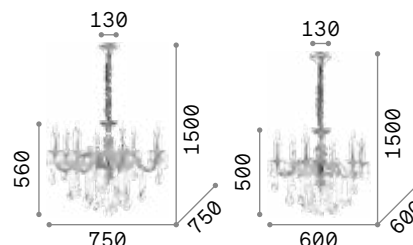

6,340 Kg / 0,0682 m³
E14 max 6 x 40W

€ 725

044927 Silver
060507 Gold

3000 K
470 lm

101224 € 3,00

Impero

Cast metal frame with silver antique-like finish. Cut crystal decorative elements. Velvet chain cover.