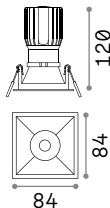

75 x 75 mm
0,270 Kg/0,0011 m³

LED COB CREE Driver ON/OFF included - CRI ≥80

Power	Beam	Lumen	CCT	Finish		Code	€
11W	36°	1000 lm	2700 K	Black	+	285436	47
		1100 lm	3000 K	White	+	192406	47
				Black	+	192383	47

DIMMABLE DRIVER* Optional

	Power	Output	Measure (LxHxW)	Code	€
1-10V	12 W	250 mA	150 x 29 x 43 mm	217253	40
DALI	11 W	250 mA	135 x 20 x 30 mm	202396	60

Light beam: ACCENT