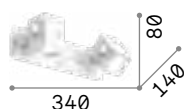

Mouse

Metal base, frame and diffuser finished with matt varnish and chrome details. Adjustable diffusers. Available finishes: white or black.