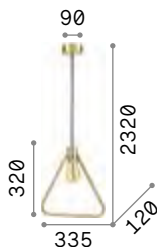

IP20

0,590 Kg / 0,0117 m³
E27 max 1x70W

€ 120

207834 Brass

2200 K
440 lm
151694 € 7,00