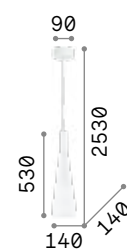

⏏ IP20

1,270 Kg / 0,0354 m³
E27 max 1 x 60W

€ 105

026787 White

💡 3000 K
900 lm

123899 € 7,00