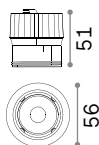

Dynamic - Source

0,180 Kg/0,0030 m³

LED COB CITIZEN Required - Driver TRIDONIC ON/OFF included

Power	Beam	Lumen	CCT	Finish	Code	€
9W	35°	840 lm	2700 K	Black	252971	45
		870 lm	3000 K	Black	252988	45
		1000 lm	4000 K	Black	252995	45

DIMMABLE DRIVER* Optional

	Power	Output	Measure (LxHxW)	Code	€
1-10V	12 W	200 mA	125 x 27 x 45 mm	253008	45
DALI	20 W	200 mA	135 x 20 x 30 mm	253015	65