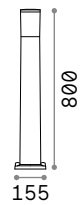

IP55

1,070 Kg / 0,0220 m³
E27 max 1x23W

€ 83

198644 White
198637 Grey
198620 Black

4000 K
1000 lm

151991 € 2,50