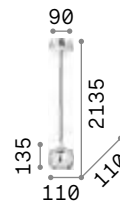

Mr Jack

Metal frame and spherical diffuser with white, chrome or black finish. Electrical cable covered with fabric.

LED Bulbs LED GU10 7W 3000 K included. Cod. 123943