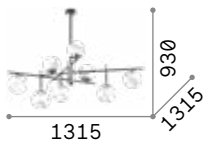

Gourmet new

Matt varnished metal ceiling cap and frame. White blown acid-etched glass diffusers. Available finishes: black and satin brass.

■ □ IP20

5,400 Kg / 0,1765 m³
E14 max 9 x 40W

€ 615

289489 ■ Black

💡 3000 K
420 lm

101217 € 3,00