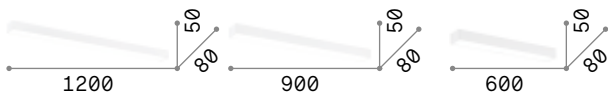

Reflex ^{new}

Powder-coated aluminium body. Satin opal color polycarbonate diffusers. Up and down light emission. Available finish: white.

LED LED source 3000 K, 30.000 h life.

IP44 Protection degree IP44.