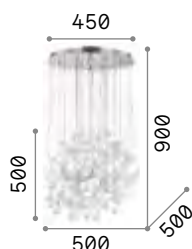

Bollicine

Decorative elements composed of metal wires with clear and white or clear and chrome blown glass bubbles.

LED Bulbs LED G9 3W 3000 K included.
Cod. **209043**