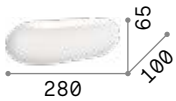

Moris

Chrome metal frame. Blown glass diffuser available in white color.

LED Bulbs LED G9 3W 3000 K included.
Cod. 209043

■ ⊕ IP20

0,520 Kg / 0,0071 m³

G9 max 2x 40W

€ 90

034546 White

3000 K
370 lm

209043 € 3,90