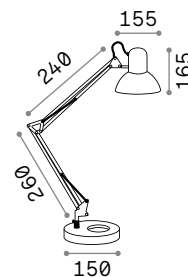

IP20

1,510 Kg / 0,0065 m³
E27 max 1 x 42W

€ 45

108117 ■ White
108094 ■ Black

3000 K
340 lm

101286 € 3,00