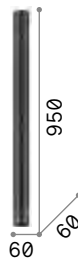

Look

Turned aluminum fixing base.
White, black or satin brass powder coated metal cylindrical diffuser.

LED Bulbs LED GU10 7W 3000 K included.
Cod. **123943**

3,070 Kg / 0,0061 m³
GU10 max 1x28W

€ 86

259260 **White**
259277 **Black**

3000 K
610 lm

123943 € 4,50