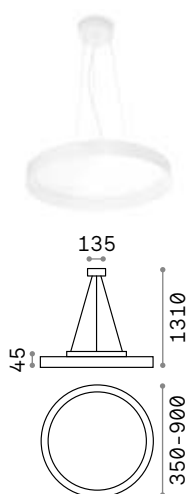

Fly new

Suspended lamp with circular base and powder coated aluminum body. PMMA microprismatic diffuser with glare control (UGR < 19). Integrated LED light source; CRI ≥ 80; protection IP40, insulation class I.

PRO

High-tech product with high quality materials, intended for professional use.

IP40

Protection degree IP40.

Source	LED SMD	UGR	<19
Power	18W / 65W	LED life	50.000 h
Driver included	On/Off	Insulation class	I
Drivers available	1-10V / DALI / Push	IP	40
MacAdam	SDCM 3	Material	Aluminum
CCT	3000 K / 4000 K	Warranty	5 years
CRI	≥80		

LED SMD SAMSUNG Driver TRIDONIC ON/OFF included

Measure	Weight	Volume	Power	Lumen	CCT	Finish	Code	€		
ø 350	4,500 Kg	0,0176 m³	18 W	2650 lm	3000 K	White	276564	355		
						Black	306704	355 new		
						2800 lm	4000 K White	276571	355	
							4000 K Black	306711	355 new	
ø 450	5,200 Kg	0,0266 m³	26 W	3700 lm	3000 K	White	276588	470		
						Black	306728	470 new		
						3900 lm	4000 K White	276595	470	
							4000 K Black	306735	470 new	
ø 600	6,000 Kg	0,0439 m³	53 W	7500 lm	3000 K	White	276601	660		
						Black	306742	660 new		
						8000 lm	4000 K White	276618	660	
							4000 K Black	306759	660 new	
							9900 lm	3000 K White	276625	1210
						3000 K Black		306766	1210 new	
ø 900	8,400 Kg	0,0919 m³	65 W	9400 lm	4000 K	White	276632	1210		
						Black	306773	1210 new