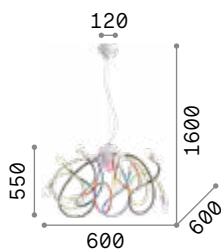

101217 € 3,00

Multiflex

Metal structure finished with matt paint. Flexible arms covered with rubber. Steel wire adjustable in length with automatic blocking mechanism.

IP20

4,440 Kg / 0,0656 m³
E14 max 8x 40W