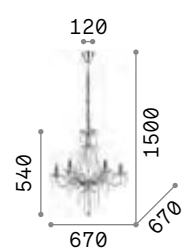

Amadeus

Metal chrome frame. Decorative elements made of blown glass and cut crystals. Velvet chain cover.

IP20

8,200 Kg / 0,1574 m³
E14 max 8 x 40W

€ 568

168777 Clear

3000 K
470 lm

101224 € 3,00