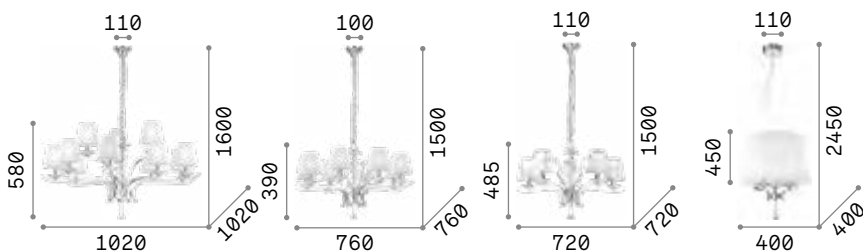

Pegaso

Chromed or satin brass metal frame. Cut crystal main body, candle cups and pendants. Organza fabric shades. Velvet chain cover.

IP20

8,100 Kg / 0,3349 m³
E14 max 12 x 40W

€ 840

066431 White
197746 Brass

3000 K
370 lm

101231 € 3,00

IP20

7,900 Kg / 0,2138 m³
E14 max 8 x 40W

€ 490

059242 White
197739 Brass

3000 K
370 lm

101231 € 3,00

IP20

5,600 Kg / 0,1445 m³
E14 max 5 x 40W

€ 460

066448 White
197722 Brass

3000 K
370 lm

101231 € 3,00

IP20

3,050 Kg / 0,0758 m³
E14 max 3 x 40W

€ 230

059235 White
197715 Brass

3000 K
370 lm

101231 € 3,00

P. 435 P. 487 P. 530