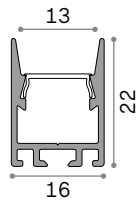

PROFILE 16 mm Mounting kit included

Length	Weight	Volume	Finish		Code	€
2000 mm	0,40 Kg	0,0021 m³	White		307152	29 <i>new</i>
			Black		296456	29 <i>new</i>