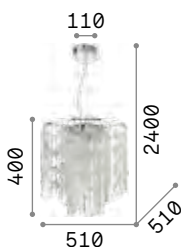

Cut crystal pendants. Steel cables adjustable in length with automatic device.

LED Bulbs LED G9 3W 3000 K included.
Cod. **209043**

7,100 Kg / 0,1082 m³
G9 max 10 x 40W

5,900 Kg / 0,0706 m³
G9 max 8 x 40W