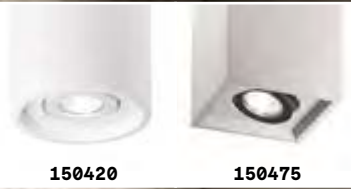

Oak

Gypsum or concrete body.
Adjustable central bulb holder
made of varnished metal.

Item suitable for painting and varnishing.

■ □ IP20

1,730 Kg / 0,0082 m³
GU10 max 1x 35W

€ 76

150420 White
150437 Concrete

108292 € 4,50

■ □ IP20

2,210 Kg / 0,0078 m³
GU10 max 1x 35W

€ 76

150468 White
150475 Concrete

108292 € 4,50

P. 076