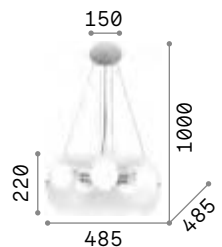

IP20

5,520 Kg / 0,1044 m³
E27 max 5 x 60W

€ 425

016863 **Clear**
103983 **Smoky Grey**

3000 K
950 lm
101330 **€ 8,00**