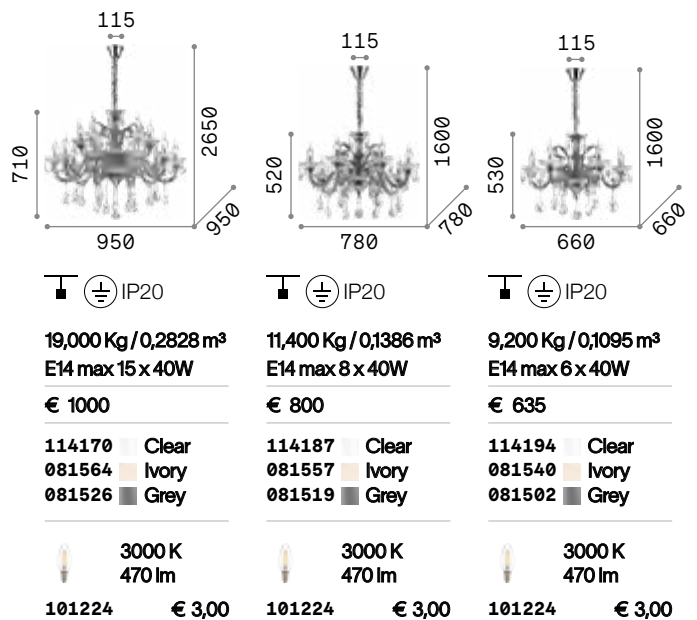

Rose

Blown glass chandelier with chrome metal details. Cut-crystals octagons and drops. Velvet chain cover.

IP20

7,630 Kg / 0,1321 m³
E14 max 8 x 40W

€ 560

166889 Amber

3000 K
430 lm

101248 € 3,00