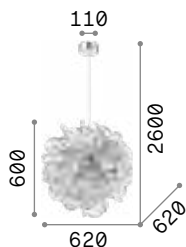

Dust

Tube-shaped handcrafted silver aluminum frame. Electrical cable adjustable in length.

LED Bulbs LED G9 3W 3000 K included.
Cod. 209043

IP20

2,280 Kg / 0,2421 m³
G9 max 12x 40W

€ 735

114361 Silver

3000 K
370 lm

209043 € 3,90