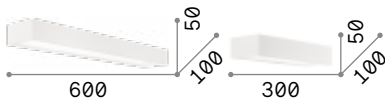

Cube

Heat sink body made of aluminum sheet of 6 mm thickness. Powder coated. Integrated LED.

LED LED source 3000 K, 30.000 h life.

■ IP20

1,390 Kg / 0,0055 m³
LED 14,5W / 1900 lm

€ 195

161792 White

■ IP20

0,800 Kg / 0,0028 m³
LED 8W / 950 lm

€ 145

161785 White