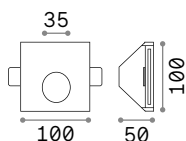

Walky

□ IP20
☑ CRI ≥ 90
50.000 h GYPSUM

□ 100 x 100mm

0,580 Kg/0,0009 m³

LED SMD AND DRIVER Included

Power	Lumen	CCT	Finish	Code	€
1W	55 lm	3000 K	White	249834	63