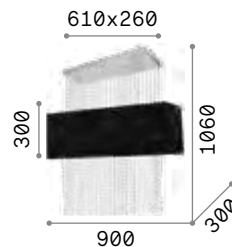

IP20

8,400 Kg / 0,1030 m³
E27 max 5 x 60W

€ 850

099101 ■ White
101163 ■ Black

3000 K
900 lm

123899 € 7,00