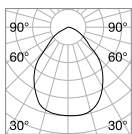

m	lx	øm
1	1066	1,90
2	267	3,70
3	118	5,60
4	67	7,50
5	43	9,40