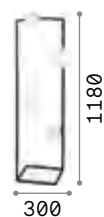

IP20

2,700 Kg / 0,1772 m³
G9 max 5 x 28W

€ 280

284309 Black new
284354 Brass new

3000 K
370 lm
209043 € 3,90