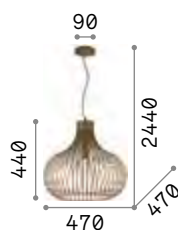

Metal frame finished with brown varnish with metallic effect. Power cable coated with fabric.

IP20

5,050 Kg / 0,2383 m³
E27 max 1x60W

€ 400

205311 Coffee

2200 K
480 lm

151724 € 8,50

IP20