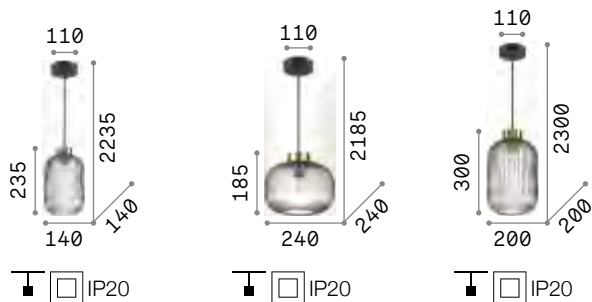

Metal frame with satin brass finish and matt black ceiling rose. Power cable coated with fabric. Blown glass diffuser with stripes in relief. Available finishes: smoky or green.

237510

237497

IP20

1,350 Kg / 0,0147 m³
E27 max 1x 60W