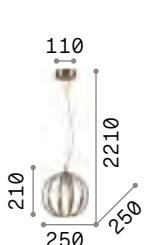

Rondo

Metal frame with antique brass finish. Clear glass sheets diffuser. Steel cable adjustable in length.