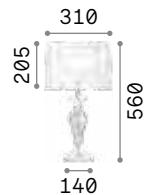

2,810 Kg / 0,0605 m³
E27 max 1x 60W

€ 275

122885 White

3000 K
900 lm

123899 € 7,00