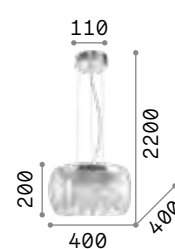

5,890 Kg / 0,0876 m³
G9 max 5 x 40W

€ 445

031743 Clear
197661 SmokyGrey

3000 K
370 lm

209043 € 3,90

Bulbs LED G9 3W 3000 K included.
Cod. 209043