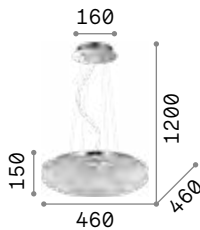

King

Diffuser composed of chrome or golden metal rings with octagonal crystals set inside. Steel cables adjustable in length with automatic devices.

LED Bulbs LED G9 3W 3000 K included. Cod. **209043**