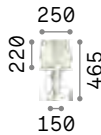

Queen

Gilded metal frame with cut crystal base and decorative elements. PVC foil shade covered with quilted decoration and gold glitters.

Lamp with integrated switch.

2,300 Kg / 0,0886 m³
E27 max 1x60W

€ 210

077758 ■ Gold

3000 K
910 lm

119571

€ 7,00

1,360 Kg / 0,0460 m³
E27 max 1x60W

€ 140

077741 ■ Gold

3000 K
910 lm

119571

€ 7,00

0,900 Kg / 0,0137 m³
E27 max 1x60W

€ 120

077734 ■ Gold

3000 K
910 lm

119571

€ 7,00

P. 530

Le Roy

Chrome metal frame and base with cut crystal decorative elements. PVC foil shade covered with fabric with quilted decoration and silver brilliants.

Lamp with integrated switch.

2,300 Kg / 0,0919 m³
E27 max 1x60W

€ 195

073408 ■ Chrome

3000 K
910 lm

119571

€ 7,00

1,360 Kg / 0,0456 m³
E27 max 1x60W

€ 127

073422 ■ Chrome

3000 K
910 lm

119571

€ 7,00

0,900 Kg / 0,0234 m³
E27 max 1x60W

€ 110

073439 ■ Chrome

3000 K
910 lm

119571

€ 7,00