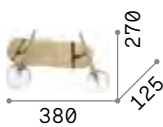

■ ■ □ IP20

0,550 Kg / 0,0049 m³
G4 max 2 x 2W

€ 138

200385 ■ White
200347 ■ Brass

3000 K
160 lm

222257

€ 4,50