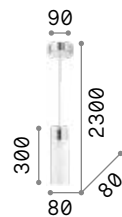

IP20

0,810 Kg / 0,0115 m³
E27 max 1x 60W

€ 62

027357 White

3000 K
910 lm

119571 € 7,00