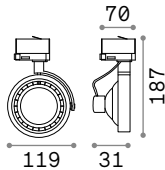

Glim - Konig Track new

0,320 Kg/0,0180 m³

GU10 Bulbs LED GU10 10W 3000 K included. Code **189031**

Power	Finish	Code	€
max 50W	White	229676	75
	Black	229683	75

0,330 Kg/0,0035 m³

GU10 Bulbs LED GU10 10W 3000 K included. Code **189031**

Power	Finish	Code	€
max 50W	White	284880	90 new
	Black	284873	90 new

P. 313

P. 312

SINGLE CONNECTION

Required	Driver	Finish	Code	€
No	On/Off	White	170145	27
		Black	170152	27

Link - Page 650