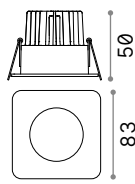

① 68 mm

0,240 Kg/0,0011 m³

LED COB Driver ON/OFF included

Power	Beam	Lumen	CCT	Finish	Code	€
8 W	38°	800 lm	3000 K	White	252049	77
				Black	252056	77

Light beam: ACCENT