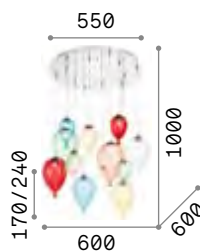

IP20

6,000 Kg / 0,1860 m³
G9 max 12 x 28W

€ 750

100951 Color

3000 K
370 lm

209043 € 3,90