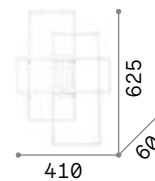

■ ■ □ IP20

1,240 Kg / 0,0264 m³
LED 31W / 4250 lm

€ 290

230726 ■ White
270661 ■ Black