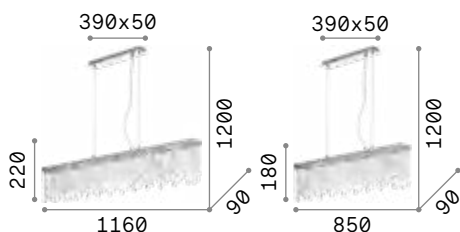

Giada

Chrome metal frame. Cut crystal pendants with octagonal elements and final icicles. Suspension lamps provided with steel cables adjustable in length.

LED Bulbs LED G9 3W 3000 K included.
Cod. 209043

5,500 Kg / 0,0297 m³

G9 max 7 x 40W

€ 570

098739 Clear

209043 € 3,90

4,000 Kg / 0,0217 m³

G9 max 5 x 40W

€ 425

098722 Clear

209043 € 3,90