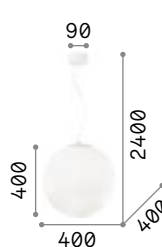

IP20

3,620 Kg / 0,1215 m³
E27 max 1x60W

€ 145

032139 White