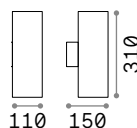

IP54

1,350 Kg / 0,0071 m³
E27 max 2 x 60W

€ 72

- 092300 White
- 033020 Aluminum
- 163604 Grey
- 236858 Anthracit.
- 092317 Black
- 163611 Coffee