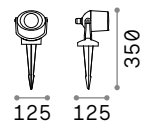

Elio

High performance resin body and diffuser: resistant to corrosion caused by both atmospheric agents and chemical fertilizers, colors stabilized during UV rays treatment, thermal shock resistance from -60° to +90°C. Adjustable diffuser.

LED Bulbs LED GU10 3,5W included.
Settable CCT: 2700 K, 4000 K.

120218

120201

125 125

350

0,360 Kg / 0,0027 m³
GU10 max 1x6W

€ 82

120218 ■ White
120201 ■ Black

4000 K
500 lm

253497 € 4,50

P. 738