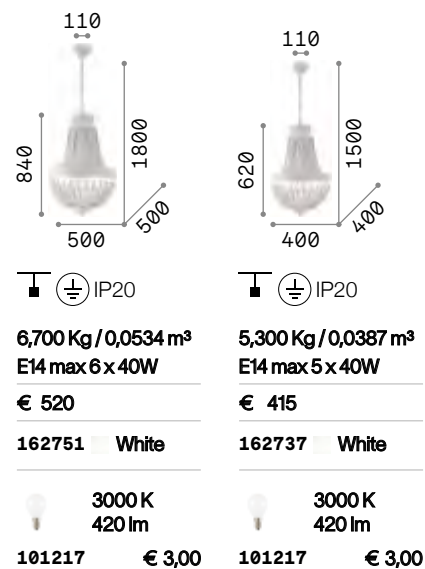

Monet

Metal frame with round bands decorated with repoussage technique. Chains of natural wood gems. White matt varnish finish.