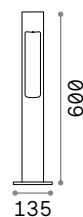

Acqua

Turned aluminum reflecting body with matt paint, available finishes: anthracite or coffee. Tempered glass diffuser.

135205

246918

IP44

1,500 Kg / 0,0164 m³
G9 max 1x 15W

€ 160

135205 ■ Anthracit.
246918 ■ Coffee

4000 K
390 lm

209036 € 3,90