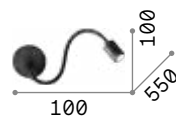

LED LED source 3000 K, 30.000 h life.

ON OFF Lamp with integrated switch.

IP20

0,400 Kg / 0,0025 m³
LED 4W / 210 lm

€ 71

097183 White
097206 Chrome
097190 Black

IP20

0,410 Kg / 0,0020 m³
LED 3,5W / 280 lm