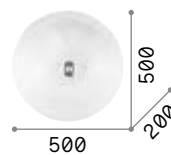

6,150 Kg / 0,0647 m³
E27 max 4 x 60W

€ 210

008615 Clear
140186 Amber

3000 K
430 lm

101279 € 3,00