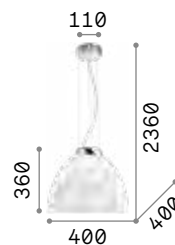

Tolomeo

Hand decorated and coated blown glass diffuser. Steel cables adjustable in length with automatic devices.

001814

001821

IP20

3,390 Kg / 0,0871 m³
E27 max 1x 60W

€ 280

001814 ■ White
001821 ■ Grey