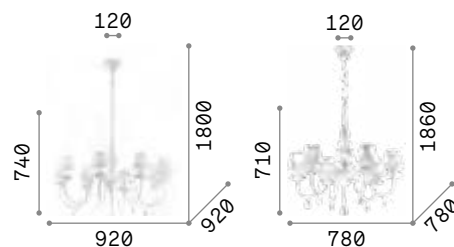

IP20

6,820 Kg / 0,1975 m³
E14 max 8 x 40W

€ 560

035574 White
111896 Black

3000 K
370 lm

101231 € 3,00

IP20

4,800 Kg / 0,1451 m³
E14 max 6 x 40W

€ 450

035581 White
111872 Black

3000 K
370 lm

101231 € 3,00