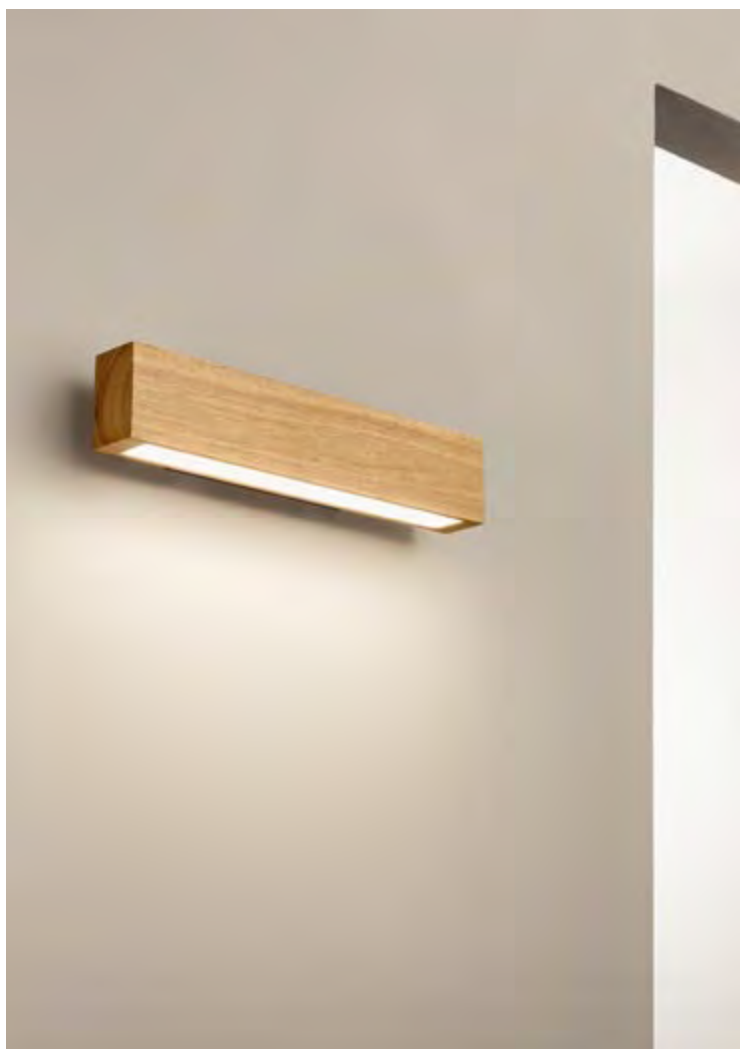

Craft ^{new}

Matt black varnished metal base. Natural wood body. Satin opal color polycarbonate diffuser. Downward light emission.

LED LED source 3000 K, 20.000 h life.

■ IP20

1,000 Kg / 0,0083 m³

LED 20W / 1900 lm

€ 210

284491 Wood

■ IP20

0,800 Kg / 0,0057 m³

LED 13W / 1100 lm

€ 145

^{new} 284477 Wood ^{new}

P. 083

P. 502