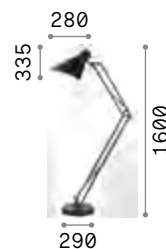

IP20

9,400 Kg / 0,0943 m³
E27 max 1x 42W

€ 250

265322 ■ White
265315 ■ Black

3000 K
950 lm

101330 € 8,00

P. 457