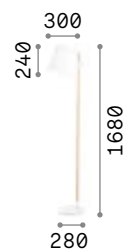

IP20

5,200 Kg / 0,0818 m³
E27 max 1x 60W

€ 230

272245 ■ White
282084 ■ Black

3000 K
1020 lm

101347 € 8,50

P. 470