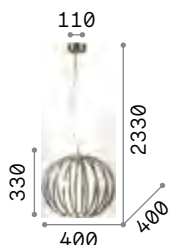

152776 ■ Ant. Brass

119571 € 7,00

119571 € 7,00

Rondo

Metal frame with antique brass finish. Clear glass sheets diffuser. Steel cable adjustable in length.

3,910 Kg / 0,1237 m³
E27 max 1x60W

1,970 Kg / 0,0403 m³
E27 max 1x60W