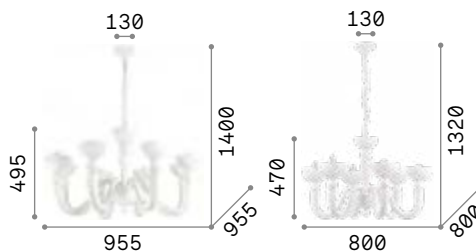

IP20

IP20

11,710 Kg / 0,1953 m³
E14 max 8 x 28W

8,110 Kg / 0,1547 m³
E14 max 6 x 28W

€ 900

€ 630

094007 White

093994 White

140339 Black

3000 K
420 lm

3000 K
420 lm

101217 € 3,00

101217 € 3,00