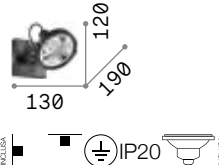

1,270 Kg / 0,0202 m³
GU10 max 4 x 50W

€ 265

200217 White
200255 Black

3000 K
800 lm

189031 € 15,00

0,890 Kg / 0,0074 m³
GU10 max 2 x 50W

€ 145

200200 White
200248 Black

3000 K
800 lm

189031 € 15,00

0,480 Kg / 0,0034 m³
GU10 max 1 x 50W

€ 75

200194 White
200231 Black

3000 K
800 lm

189031 € 15,00