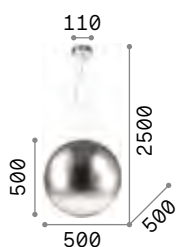

IP20

5,390 Kg / 0,2254 m³
E27 max 1x60W

€ 480

161327 FadeChrome

3000 K
910 lm

119571 € 7,00