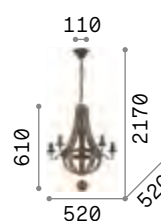

IP20

2,670 Kg / 0,2695 m³
E14 max 5 x 40W

€ 435

129921 Wood

3000 K
470 lm

101224 € 3,00