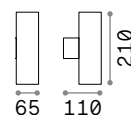

IP44

0,720 Kg / 0,0024 m³
GU10 max 2 x 35W

€ 63

- 100388 White
- 033013 Aluminum
- 163628 Grey
- 236841 Anthracit.
- 100395 Black
- 163635 Coffee

4000 K
600 lm
151960 € 2,50

4000 K
500 lm
253497 € 4,50