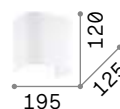

LED LED source 3000 K, 20.000 h life.

ON/OFF Lamp with integrated switch.

USB Lamp with integrated USB socket.

239576

239613

239590

239606

IP20