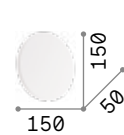

0,390 Kg / 0,0018 m³
LED 9,5W / 830 lm

€ 88

195704 White
195742 Black