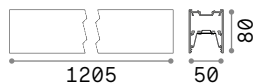

Fluo Bi-Emission*

LED SMD SAMSUNG

Up-light included - Driver TRIDONIC ON/OFF included

2,890 Kg/0,0183 m³
Cable length 1800 mm

Power	Beam	Lumen	CCT	Finish	Code	€
27 W	105°	3250 lm	3000 K	Aluminu.	192659	425
				White	192666	425
				Black	192710	425
4050 lm	4000 K	4050 lm	4000 K	Aluminu.	192734	425
				White	192741	425
				Black	192758	425

UP-LIGHT INFO

Power	Beam	Lumen	CCT
13 W	105°	1750 lm	3000 K
		2050 lm	4000 K

KIT DIMMABLE DRIVER*

Code	€	
1-10V	270692	230
DALI/Push	270876	260