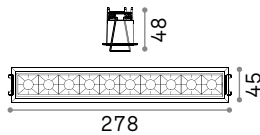

273 x 37 mm
0,480 Kg/0,0016 m³

LED COB OSRAM Driver ON/OFF included

Power	Beam	Lumen	CCT	Finish		Code	€
20 W	29°	1750 lm	3000 K	Black	☐ + ■	206233	110
		1850 lm	4000 K	Black	☐ + ■	267883	110

DIMMABLE DRIVER* Optional

Model	Control	Power	Output	Measure (LxHxW)	Code	€
Lika 6 W	DALI	10 W	700 mA	135 x 20 x 30 mm	267982	56
Lika 12 W	DALI	12 W	700 mA	135 x 20 x 30 mm	267999	56
Lika 20 W	DALI/Push	25 W	600 mA	167 x 32 x 41 mm	268002	104

Light beam: ACCENT