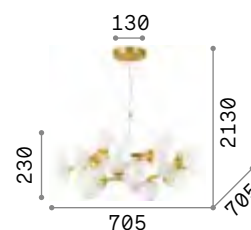

Dna

Golden metal ceiling rose and frame. White overlay, acid-etched blown glass diffusers. Adjustable steel cables.

Bulbs LED G9 3W 3000 K included.
Cod. **209043**

4,930 Kg / 0,2034 m³
G9 max 25 x 15W

€ 1100