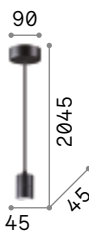

Set up new

Powder coated or plated metal frames. Lampshades in fireproof PVC covered with fabric. Frame colors: white, black, satin nickel or brushed brass. Lampshade colors: beige, dove grey, white or black.

IP20

0,350 Kg / 0,0019 m³
E27 max 1x60W

€ 29

- 260013 White
- 260044 Nickel
- 260020 Black
- 260051 Brass

1,260 Kg / 0,2131 m³

€ 116

- 260471 White
- 304632 Dove Grey new
- 270029 Black
- 260488 Beige

0,047 Kg / 0,0221 m³

€ 85

- 260457 White
- 304625 Dove Grey new
- 270012 Black
- 260464 Beige

0,700 Kg / 0,0259 m³

€ 50

- 270050 Clear

0,280 Kg / 0,0108 m³

€ 30

- 270043 Clear

3000 K
900 lm
123899 € 7,00