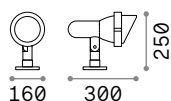

Terra

Cast aluminum painted frame.
Adjustable body. Transparent
Pyrex glass diffuser.

160

300