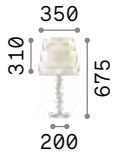

Queen

Gilded metal frame with cut crystal base and decorative elements. PVC foil shade covered with quilted decoration and gold glitters.

Lamp with integrated switch.

2,300 Kg / 0,0886 m³
E27 max 1x60W

€ 210