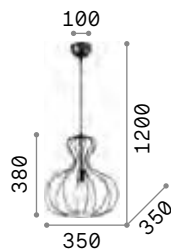

Ampolla

Metal ceiling rose, bulb socket and decorative structure with white or black finishes. Power cable adjustable in length.

IP20

0,950 Kg / 0,0709 m³
E27 max 1x60W

€ 120

194295 White
148502 Black

2200 K
500 lm
151717 € 8,90