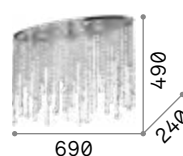

■ IP20

3,820 Kg / 0,0225 m³
E14 max 5 x 40W

€ 340

008455 ■ Chrome

3000 K
470 lm

101224 € 3,00