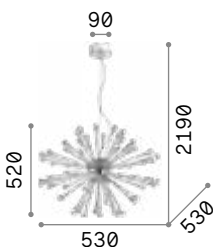

Pauline

Chrome metal frame. Blown hand-shaped glass decorative elements. Suspension lamps provided with steel cables adjustable in length.

LED Bulbs LED G9 3W 3000 K included.
Cod. **209043**

6,300 Kg / 0,0596 m³
G9 max 8 x 40W

€ 650

115801 Smoky Grey

3000 K
370 lm

209043

€ 3,90

P. 321