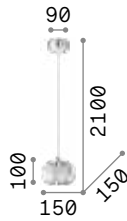

Calypso

Chrome metal frame. Cut crystal decorative elements. Suspension lamps with steel wires adjustable in length with automatic devices.

LED Bulbs LED G9 3W 3000 K included in model **044187**. Cod. **209043**