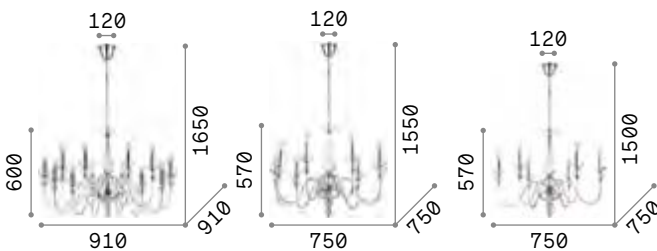

3000 K
480 lm
101200 € 3,00

044255

094045

095615

Doge

Hand-shaped blown clear or white glass chandelier. Chrome metal frame and details.

044422

113678