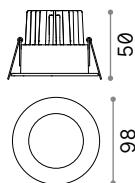

① 68 mm

0,220 Kg/0,0011 m³

LED COB Driver ON/OFF included

Power	Beam	Lumen	CCT	Finish	Code	€
8 W	38°	800 lm	3000 K	White	252025	77
				Black	252032	77