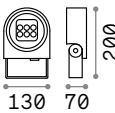

1,190 Kg/0,0042 m³
Cable lenght 2000 mm

LED SMD OSRAM Driver ON/OFF included

Power	Beam	Lumen	CCT	Finish	Code	€
15 W	30°	1280 lm	3000 K	Anthracite	261294	220