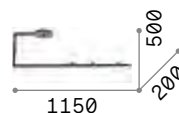

2,800 Kg / 0,1535 m³
G9 max 5 x 15W

€ 278

273631 ■ Black

3000 K
370 lm

209043 € 3,90

P. 094

P. 413

P. 466

P. 492