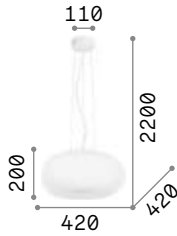

Ulisse

Metal frame coated with matt white enamel. Blown acid-etched white glass diffuser. Suspension models provided with steel cables adjustable in length with automatic blocking mechanisms.

IP20

IP20

5,010 Kg / 0,1177 m³
E27 max 3 x 60W

3,110 Kg / 0,0720 m³
E27 max 3 x 60W

€ 295

€ 225

098616 White

095226 White

3000 K
910 lm

3000 K
910 lm

119571 € 7,00

119571 € 7,00