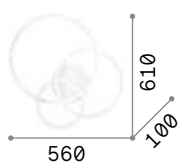

265971 ■ White
265988 ■ Black

Frame

Matt white or black varnished metal base and frame. Opal colour plastic diffusers. Direct light emission.

LED LED source 3000 K, 30.000 h life.

■ ■ □ IP20

1,600 Kg / 0,0458 m³
LED 41W / 5250 lm