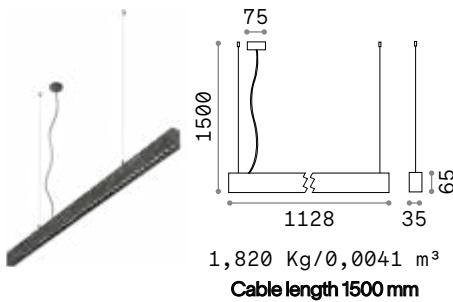

Office

Aluminum linear lamp with direct light for suspended installation. White or black finish available with black reflectors. Integrated LED sources with glare control (UGR < 16); available with 3000 K and 4000 K color temperature; CRI ≥ 80; 30.000 h of life L70B50; protection IP20, insulation class I.

Source	LED SMD	LED life	50.000 h
Power	30W	Insulation class	I
Driver included	On/Off	IP	20
Drivers available	No	Material	Aluminum
CCT	3000 K / 4000 K	Warranty	5 years
CRI	≥80		
UGR	<16		

UGR

Product with UGR <16.

LED SMD Driver ON/OFF included

Power	Beam	Lumen	CCT	Finish	Code	€
30 W	37°	2800 lm	3000 K	White	271194	188
				Black	271187	188
30 W	37°	3100 lm	4000 K	White	271217	188
				Black	271200	188

Light beam: ACCENT