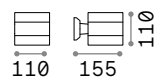

Snif Round

Varnished die-cast aluminum body.
Transparent Pyrex glass up-and-down double diffuser. Available finishes: anthracite, white, grey or black.

061467

144283

061474

061450

IP54

0,750 Kg / 0,0032 m³
G9 max 1x 40W

€ 66

144283 White
061474 Grey
061467 Anthracit.
061450 Black

4000 K
390 lm
209036 € 3,90