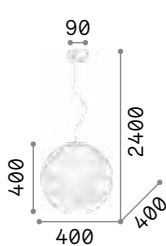

IP20

3,620 Kg / 0,1215 m³
E27 max 1x60W

€ 260

161372 White

3000 K
910 lm

119571 € 7,00