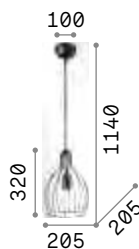

Ampolla

Metal ceiling rose, bulb socket and decorative structure with white or black finishes. Power cable adjustable in length.

IP20

0,950 Kg / 0,0709 m³
E27 max 1x60W

€ 120

194295 White
148502 Black

2200 K
500 lm
151717 € 8,90