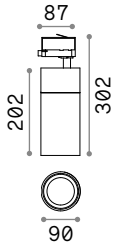

Quick 28W

LED COB CITIZEN

CRI ≥ 80

1,200 Kg/0,0063 m³

Power	Beam	Driver	Lumen	CCT	Finish	Code	€	
28 W	30°	On-Off	3550 lm	3000 K	White	222615	185	
					Black	222622	185	
		1-10V	3800 lm	4000 K	White	222639	185	
					Black	222646	185	
			DALI	3550 lm	3000 K	White	249674	250
						Black	247885	250
					White	249704	310	
					Black	246413	310	

CRI ≥ 90

Power	Beam	Driver	Lumen	CCT	Finish	Code	€
28 W	30°	On-Off	3100 lm	3000 K	White	222653	185
					Black	222660	185
			3300 lm	4000 K	White	222677	185
					Black	222684	185