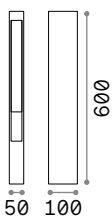

Mercurio

Powder coated aluminum body with anthracite finish. Clear Pyrex glass diffuser.

IP44

1,540 Kg / 0,0057 m³

G9 max 1x15W

€ 160

114347 ■ Anthracit.

4000 K
390 lm

209036 € 3,90