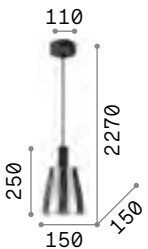

Coco

Powder coated metal frame with black finish. Clear acrylic diffuser with satin side. Clear blown glass with smoky finish. PVC cable.

LED LED source 3000 K, 20.000 h life.