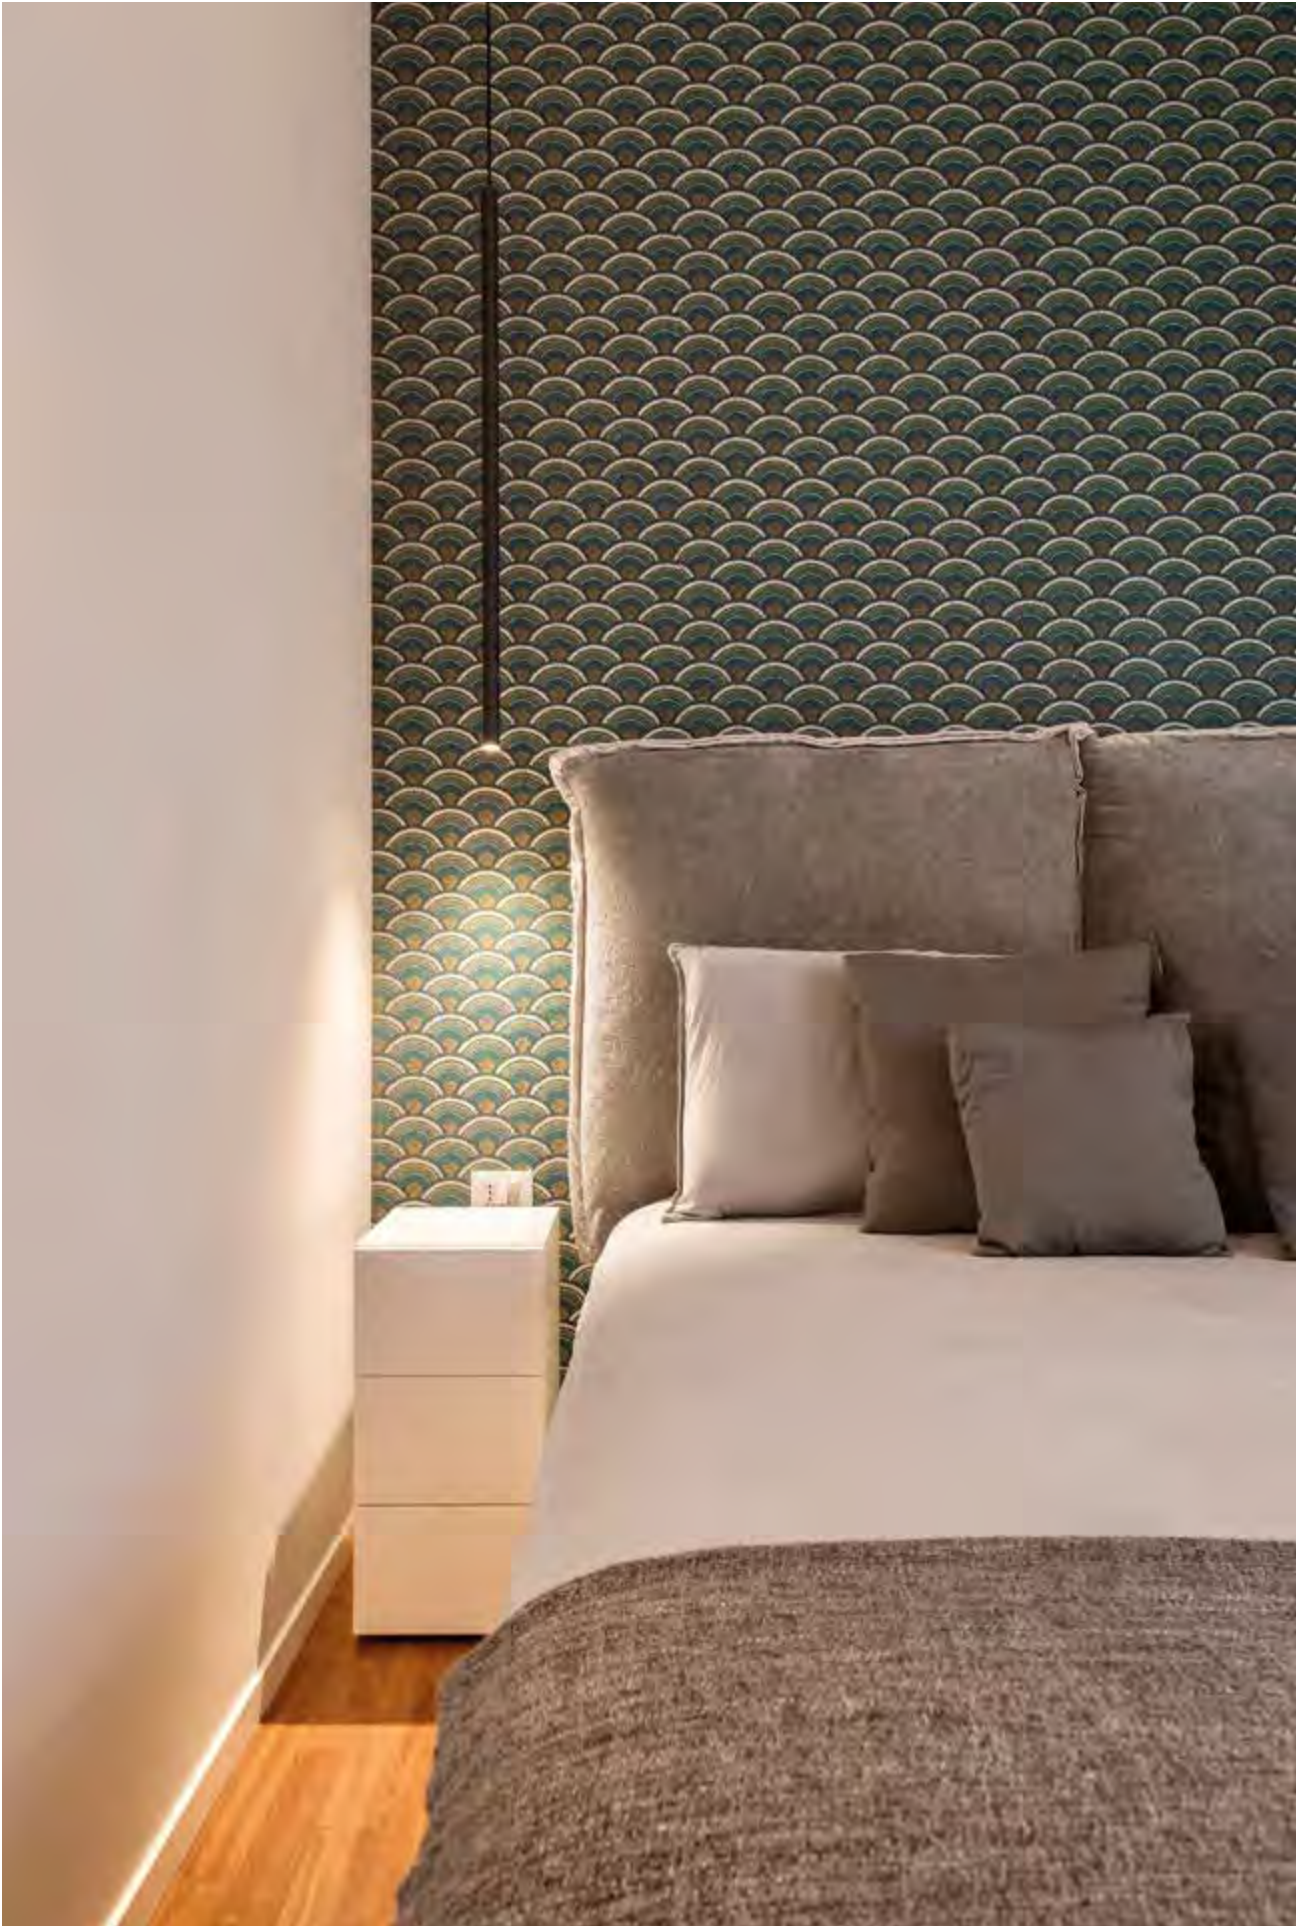

Making design
affordable for
everyone.

Customer

Your projects,

Projects — Private house

Rome, Italy

Planned out by
Iterno 16 Architettura

Products:
Madame, Bubble, Winery.

our products.