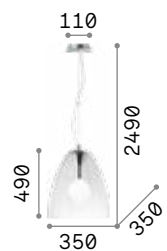

4,370 Kg / 0,1017 m³
E27 max 1x60W

€ 298

016931 Clear
103990 FadeChrome

3000 K
900 lm

101354 € 8,50