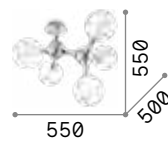

IP20

3,200 Kg / 0,1012 m³
E14 max 5 x 40W

€ 210

073712 White
241050 Brass

101200 3000 K
480 lm € 3,00