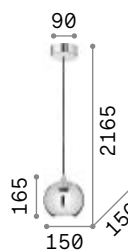

Mr Jack

Metal frame and spherical diffuser with white, chrome or black finish. Electrical cable covered with fabric.

LED Bulbs LED GU10 7W 3000 K included. Cod. 123943