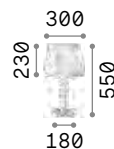

IP20

2,000 Kg / 0,0705 m³
E27 max 1x60W

€ 215

059259 White

3000 K
900 lm

123899