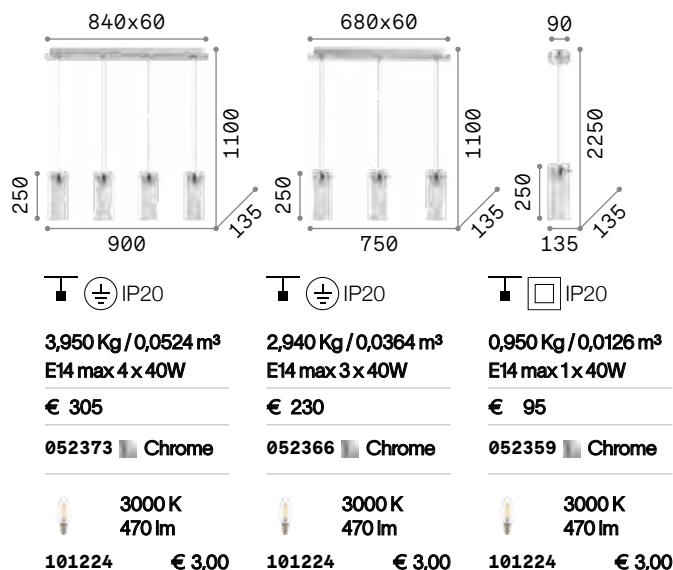

Iguazù

Chrome metal frame. Pyrex glass diffuser with octagonal crystal pendants. Suspension lamps with cables adjustable in length with automatic devices.