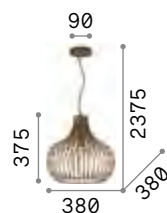

IP20

2,380 Kg / 0,0705 m³
E27 max 1x60W

€ 180

205298 Coffee

2200 K
500 lm

151717 € 8,90