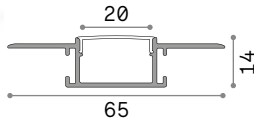

PROFILE 20 mm

Length	Weight	Volume	Finish	Code	€
2000 mm	0,60 Kg	0,0020 m³	White	223728	73
3000 mm	0,90 Kg	0,0029 m³	White	223735	107

KIT PROFILE 14 / 20 mm