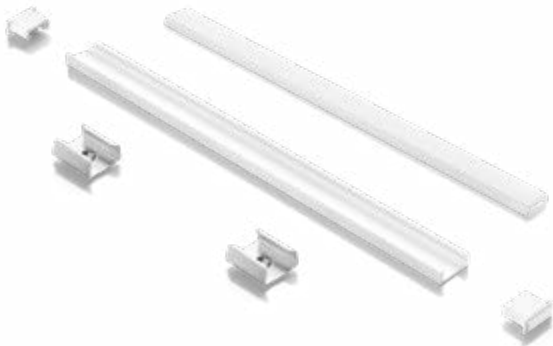

Mounting kit PROFILE 15 mm.