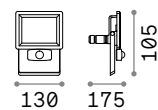

■ IP65

0,360 Kg / 0,0027 m³
LED 20W / 1750 lm

€ 37

269108 White
269092 ■ Black