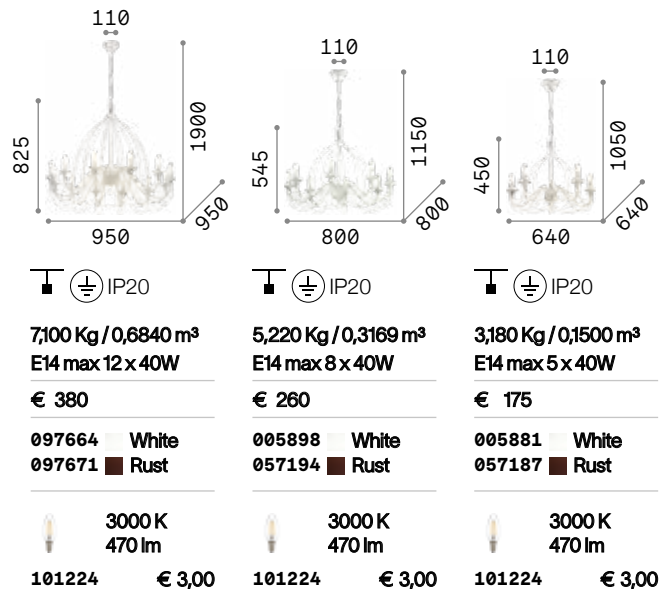

€ 550

002408 ■ Silver

3000 K
470 lm

101224 € 3,00

Corte

Totally handcrafted metal frame.
Hand painted finish with antiqued effect. Available versions: white or rusty effect.

Sem

Entirely hand shaped metal frame.
Satin white varnish finish.