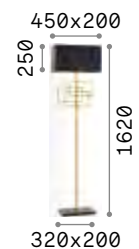

P. 428

P. 472

Luxury

Brass finished metal frame. Matt black base. PVC shade with sides covered with fabric.

Lamp with integrated switch.

7,440 Kg / 0,2321 m³
E27 max 1x60W

€ 580

201122  Brass