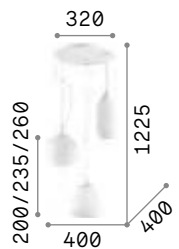

IP20

3,740 Kg / 0,0642 m³
E27 max 3 x 60W

€ 280

198095 White

3000 K
900 lm

123899 € 7,00