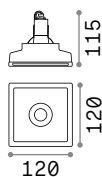

Zephyr

IP20 GYPSUM

123 x 123 mm
0,880 Kg/0,0032 m³

GU10 Not included - Recommended bulb 108292

Power	Finish	Code	€
max 35W	White	150284	19