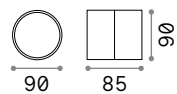

0,500 Kg / 0,0012 m³
LED 7W / 610/650 lm

€ 87

285474	White	3000K
285481	White	4000K
285450	Anthracit.	3000K
285467	Anthracit.	4000K
285504	Black	4000K
285498	Coffee	4000K

Omega Square

Powder painted aluminum body. Reclinable diffuser with glass screen. Available finishes: anthracite, white or black.