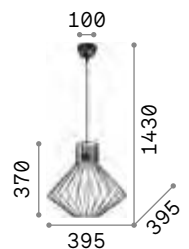

IP20

1,470 Kg / 0,0709 m³
E27 max 1x60W

€ 214

200903 White
167497 Black

2200 K
440 lm
151694 € 7,00