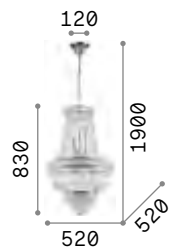

IP20

9,170 Kg / 0,2859 m³
E14 max 10 x 40W

€ 1050

215969 Chrome
207216 Brass

3000 K
470 lm

101224 € 3,00