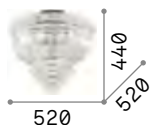

IP20

6,310 Kg / 0,1413 m³
E14 max 6 x 40W

€ 950

207186 Chrome
201016 Brass

3000 K
470 lm

101224 € 3,00