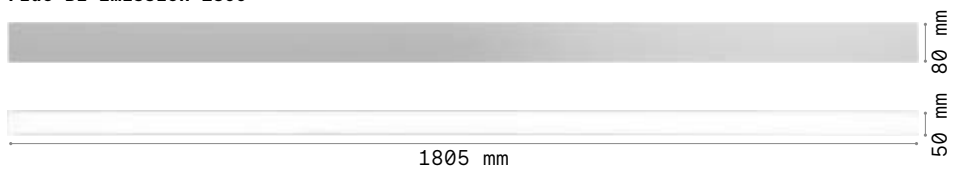

Fluo Bi-Emission 1800