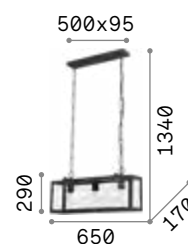

P. 327

P. 469

Igor

Metal body with matt black enamel finish. Shade made of clear glass slabs.

IP20

8,810 Kg / 0,0941m³
E27 max 4 x 60W

€ 390

092942 ■ Black