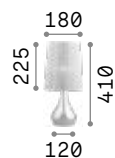

IP20

0,770 Kg / 0,0128 m³
E14 max 1x 40W

€ 75

035987 Silver

3000 K
420 lm

101217 € 3,00