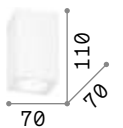

Oak

Gypsum or concrete body.
Adjustable central bulb holder
made of varnished metal.

Item suitable for painting and varnishing.

■ □ IP20

1,730 Kg / 0,0082 m³
GU10 max 1x 35W

€ 76

150420 White
150437 Concrete

108292 € 4,50

■ □ IP20

2,210 Kg / 0,0078 m³
GU10 max 1x 35W

€ 76

150468 White
150475 Concrete

108292 € 4,50

P. 076

Tower

Plastic installing base with bayonet system. Total gypsum body. It fits replaceable GU10 bulbs.

Item suitable for painting and varnishing.

■ □ IP20

0,430 Kg / 0,0023 m³
GU10 max 1x 35W

€ 39

155869 White

108292 € 4,50

■ □ IP20

0,620 Kg / 0,0023 m³
GU10 max 1x 35W

€ 39

155791 White

108292 € 4,50