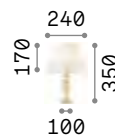

Resin body with hand modelled metal arms. Hand decorated with gold-leaf and antiqued effect.

Lamp with integrated switch.

012889

020853

IP20

1,220 Kg / 0,0216 m³
E14 max 1x 40W

€ 135

012889 White