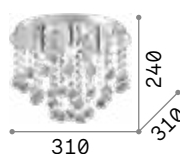

Bijoux

Chrome metal round frame and lamp sockets. Decorative chains with cut crystal octagons and spherical pendants.

LED Bulbs LED G9 3W 3000 K included.
Cod. **209043**

IP20

2,370 Kg / 0,0181 m³
G9 max 5 x 40W

€ 218

089485 Chrome

3000 K
370 lm

209043 € 3,90