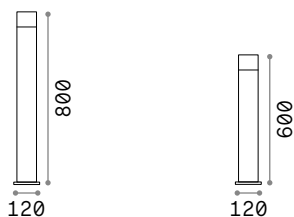

Venus

Steel foil body available with brushed or anthracite finish. Satin acrylic top-diffuser.

1,410 Kg / 0,0137 m³
GU10 max 1x 15W

€ 105

106175 ■ Anthracit.

4000 K
500 lm

253497 € 4,50

1,070 Kg / 0,0103 m³
GU10 max 1x 15W

€ 95

106182 ■ Anthracit.

4000 K
500 lm

253497 € 4,50