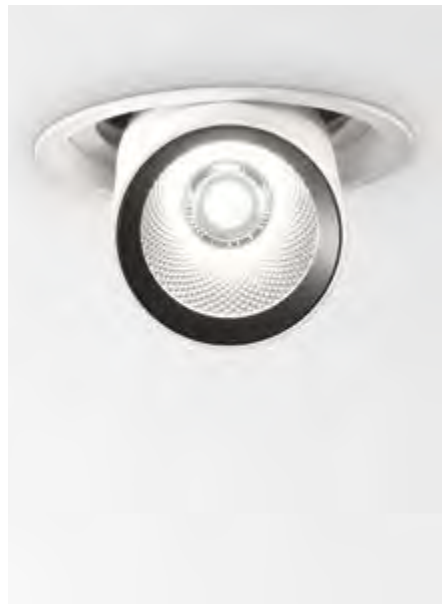

Led Panel

Source	LED SMD	UGR	<19
Power	40W	LED life	25.000 h
Driver included	On/Off	Insulation class	II
Drivers available	1-10V / DALI / Push	IP	20
CCT	3000 K / 4000 K	Material	Aluminum
CRI	≥80 / ≥90	Warranty	5 years

2,200 Kg/0,0144 m³
Purchase Qty. 2 pieces

LED SMD Driver ON/OFF included

CRI ≥80

Power	Beam	Lumen	CCT	Finish	Code	€
40 W	81°	4150 lm	3000 K	White	249711	45
		4450 lm	4000 K	White	249728	45

CRI ≥90

Power	Beam	Lumen	CCT	Finish	Code	€
40 W	81°	3550 lm	3000 K	White	246390	45
		3800 lm	4000 K	White	244181	45

DIMMABLE DRIVER* Optional

	Power	Output	Measure (LxHxW)	Code	€
1-10V	42 W	1000 mA	125 x 26 x 83 mm	247854	37
DALI/Push	45 W	1000 mA	106 x 28 x 69 mm	247847	67

KIT PENDANT

KIT SURFACE

RECESSED FRAME**

Required	N° Cables	Cables Length	Code	€
No	4	1000 mm	244198	6
No			244204	6
No			267692	17

Light beam: WIDE

CRI≥80 38,5W 81° 3800lm 3000K

* The dimmable power supplies must be ordered in concomitance with the product and will be included inside the fittings by replacing the on-off power supply.

**RECESSED FRAME 607 x 607 mm