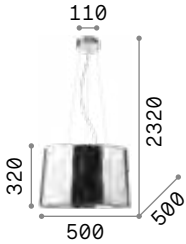

London

Chrome metal frame. Shade made of semi transparent chrome PVC foil. Suspension lamp equipped with steel cables adjustable with automatic devices.

2,950 Kg / 0,1055 m³
E27 max 5 x 60W

€ 230

032351 Chrome