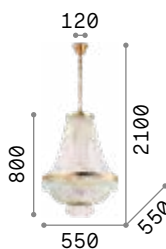

9,600 Kg / 0,2965 m³
G9 max 12 x 40W

€ 1230

114279 Chrome
114743 Gold

3000 K
370 lm

209043 € 3,90