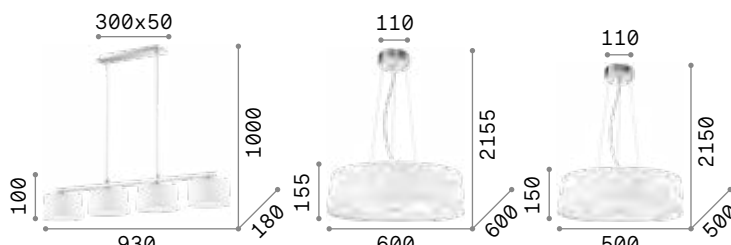

2,850 Kg / 0,0374 m³
G9 max 4x40W

€ 225

075495 White

5,980 Kg / 0,1183 m³
E27 max 6x60W

€ 270

075518 White

3,480 Kg / 0,0817 m³
E27 max 4x60W

€ 195

075501 White

P. 426

P. 473

P. 527

3000 K
370 lm

209043 € 3,90

3000 K
900 lm

123899 € 7,00

3000 K
900 lm

123899 € 7,00