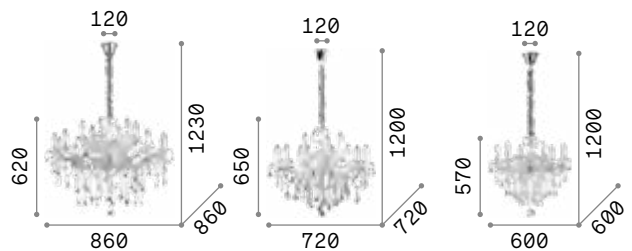

Florian

Metal frame with decorative glass elements. Pendants composed of cut crystal octagons and final drops. Available versions: clear glass with golden or silvery metal.

IP20

17,200 Kg / 0,3482 m³
E14 max 18 x 40W

€ 1000

075150 Chrome
075181 Gold

IP20

9,760 Kg / 0,2187 m³
E14 max 12 x 40W

€ 650

035604 Chrome
035611 Gold

IP20

6,380 Kg / 0,1368 m³
E14 max 6 x 40W

€ 510

035628 Chrome
035635 Gold

3000 K
470 lm

101224 € 3,00

3000 K
470 lm

101224 € 3,00

3000 K
470 lm

101224 € 3,00