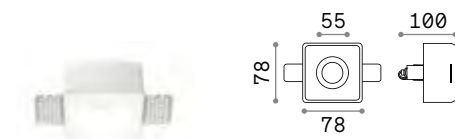

Samba

IP20 GYPSUM

83 x 83 mm

GU10 Not included - Recommended bulb 108292

Power	Weight	Volume	Finish	Code	€
max 35W	0,360 Kg	0,0016 m³	White	230580	15