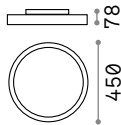

3,700 Kg/0,0250 m³

LED SMD SAMSUNG Driver TRIDONIC ON/OFF included

Power	Beam	Lumen	CCT	Finish	Code	€
26 W	87°	3700 lm	3000 K	White	254272	420
				Black	306599	420 <i>new</i>
		3900 lm	4000 K	White	270296	420
				Black	306605	420 <i>new</i>

DIMMABLE DRIVER Not included/Optional

	Power	Output	Measure	Code	€
1-10V/Push	32 W	700 mA	94 x 21 x 67 mm	270586	75
DALI	32 W	700 mA	94 x 21 x 67 mm	270593	95