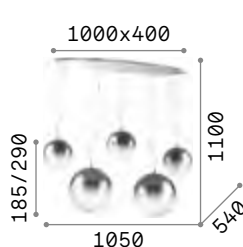

Mapa Fade

Chrome metal ceiling rose and frame. Clear blown spherical glass diffuser with downward faded shade finish. Clear PVC cable. Color: chrome.

IP20

8,700 Kg / 0,2470 m³
E27 max 5x60W

€ 640

140759 FadeChrome

3000 K
910 lm

119571 € 7,00