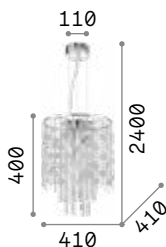

Cut crystal pendants. Steel cables adjustable in length with automatic device.

LED Bulbs LED G9 3W 3000 K included.
Cod. **209043**

7,100 Kg / 0,1082 m³
G9 max 10 x 40W

5,900 Kg / 0,0706 m³
G9 max 8 x 40W