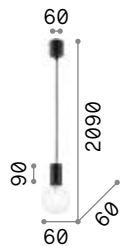

Hugo

Metal ceiling cup and frame, both with black matt varnish finish. PVC power cable.

0,380 Kg / 0,0099 m³
E27 max 1x60W

€ 40

139685 Black

3000 K
1020 lm

101347 € 8,50