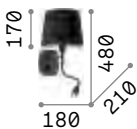

Nordik

Matt black varnished metal frame. Golden PVC foil shade covered with black fabric.

LED LED source 3000 K, 20.000 h life.

ON OFF Lamp with integrated switch.