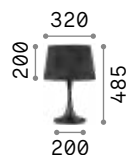

IP20

1,910 Kg / 0,0645 m³
E27 max 1x60W

€ 110

110448 White
032375 Chrome
110455 Black

3000 K
910 lm

119571 € 7,00