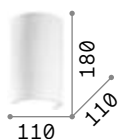

Flash

Metal frame with white matt varnished. Upward and downward light emission.

LED Bulbs LED G9 3W 3000 K included.
Cod. **209043**

0,360 Kg / 0,0012 m³
G9 max 2 x 40W

€ 62

095288 White

209043 € 3,90

0,200 Kg / 0,0005 m³
G9 max 1 x 40W

€ 34

095264 White

209043 € 3,90

Flash Gesso

Enameled metal base. Total gypsum body. Double light emission: upward and downward.

Item suitable for painting and varnishing.

0,710 Kg / 0,0049 m³
G9 max 1 x 40W

€ 51

214689 White

209043 € 3,90

0,770 Kg / 0,0024 m³
G9 max 1 x 40W

€ 49

214672 White

209043 € 3,90

0,950 Kg / 0,0034 m³
G9 max 1 x 40W

€ 45

214696 White

209043 € 3,90