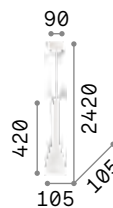

IP20

0,930 Kg / 0,0179 m³
E14 max 1x 40W

€ 75

035697 ■ White
035710 ■ Black
035703 ■ Red

3000 K
420 lm

101217 € 3,00