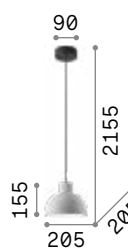

1,650 Kg / 0,0165 m³
E27 max 1x 15W

€ 116

129082 Concrete

3000 K
430 lm

101279 € 3,00