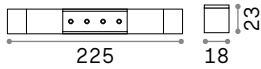

Ego - Connectors and drivers

SUSPENSION AND SURFACE LINEAR CONNECTOR

Required - 1 Kit x linear connection

Weight	Volume	Control	Finish	Code	€
0,16 Kg	0,0005 m³	On-Off	White	285993	45
			Black	283104	45
		1-10V / DALI	White	288338	50
			Black	289281	50

RECESSED LINEAR CONNECTOR

Required - 1 Kit x linear connection