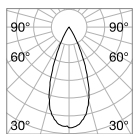

m	lx	Øm
1	2067	0,77
2	517	1,54
3	230	2,30
4	129	3,07
5	83	3,84