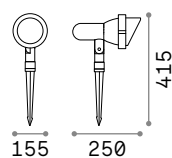

Terra

Cast aluminum painted frame.
Adjustable body. Transparent
Pyrex glass diffuser.

IP65

1,230 Kg / 0,0086 m³
E27 max 1x42W

€ 90

033044 ■ Anthracit.