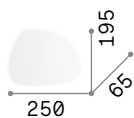

Peggy

Powder coated metal base and frame with white finish. Satin acrylic diffuser. Indirect light emission.

LED LED source 3000 K, 50.000 h life.

■ IP20

0,710 Kg / 0,0068 m³
LED 16,5W / 1500 Lm

€ 170

257242 White