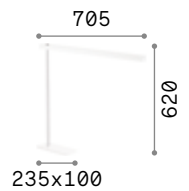

IP20

2,220 Kg / 0,0084 m³
LED 6,3W / 400 lm

€ 185

147642 ■ White
147659 ■ Black