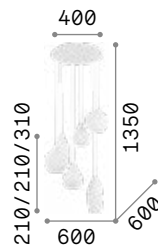

IP20

6,400 Kg / 0,1138 m³
E14 max 6 x 40W

€ 390

087818 White
111841 Smoky Grey

3000 K
420 lm

101217 € 3,00