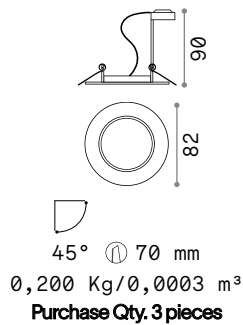

Swing

IP20 ZINC

GU10 Not included - Recommended bulb 108292

Power	Finish		Code	€
max 50W	White		083179	12
	Ant. Brass		083186	12
	Chrome		083131	12
	Black		243825	12
	Nickel		083148	12