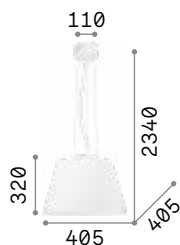

3000 K
910 lm

119571

€ 7,00

P. 428

P. 472

P. 524

Cylinder

Metal frame. White blown acid-etched diffuser. Steel cables adjustable in length with automatic blocking mechanisms.