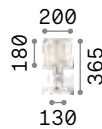

Queen

Gilded metal frame with cut crystal base and decorative elements. PVC foil shade covered with quilted decoration and gold glitters.

Lamp with integrated switch.

2,300 Kg / 0,0886 m³
E27 max 1x60W

€ 210

077758 ■ Gold

3000 K
910 lm

119571

€ 7,00

1,360 Kg / 0,0460 m³
E27 max 1x60W

€ 140

077741 ■ Gold

3000 K
910 lm

119571

€ 7,00

0,900 Kg / 0,0137 m³
E27 max 1x60W

€ 120

077734 ■ Gold

3000 K
910 lm

119571

€ 7,00

P. 530

Le Roy

Chrome metal frame and base with cut crystal decorative elements. PVC foil shade covered with fabric with quilted decoration and silver brilliants.

Lamp with integrated switch.

2,300 Kg / 0,0919 m³
E27 max 1x60W

€ 195

073408 ■ Chrome

3000 K
910 lm

119571

€ 7,00

1,360 Kg / 0,0456 m³
E27 max 1x60W

€ 127

073422 ■ Chrome

3000 K
910 lm

119571

€ 7,00

0,900 Kg / 0,0234 m³
E27 max 1x60W

€ 110

073439 ■ Chrome

3000 K
910 lm

119571

€ 7,00