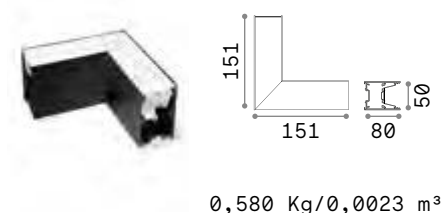

Fluo - Mounting kit

	Required	N° Cables	Cables Length	Finish	Code	€	
KIT SUSPENSION	Yes - 1 Kit x power source	1	2000 mm	White	277929	31	
				Black	277912	31	
	Yes - 1 Kit x 600 mm	1	5000 mm	White	276342	43	
				Black	276335	43	
KIT SINGLE CABLE	Yes - 1 Kit x 600 mm	1	2000 mm		220826	13	
		1	5000 mm		243665	19	
KIT RECESSED	Yes - 1 Kit x 600 mm				191188	37	
		KIT SURFACE	Yes - 1 Kit x 600 mm			191171	25

Fluo - Optional

CORNER Optional - Driver ON/OFF included - Compatible with Wide versions

Power	Beam	Lumen	CCT	Finish	Code	€
8 W	105°	950 lm	3000 K	Aluminu.	191416	95
				White	191423	95
				Black	191430	95
		1000 lm	4000 K	Aluminu.	191980	95
				White	191454	95
				Black	191461	95

BLINDED CORNER Optional- Compatible with Accent versions