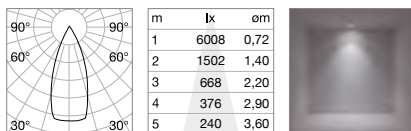

CRI≥80 30W 37° 3100lm 4000K