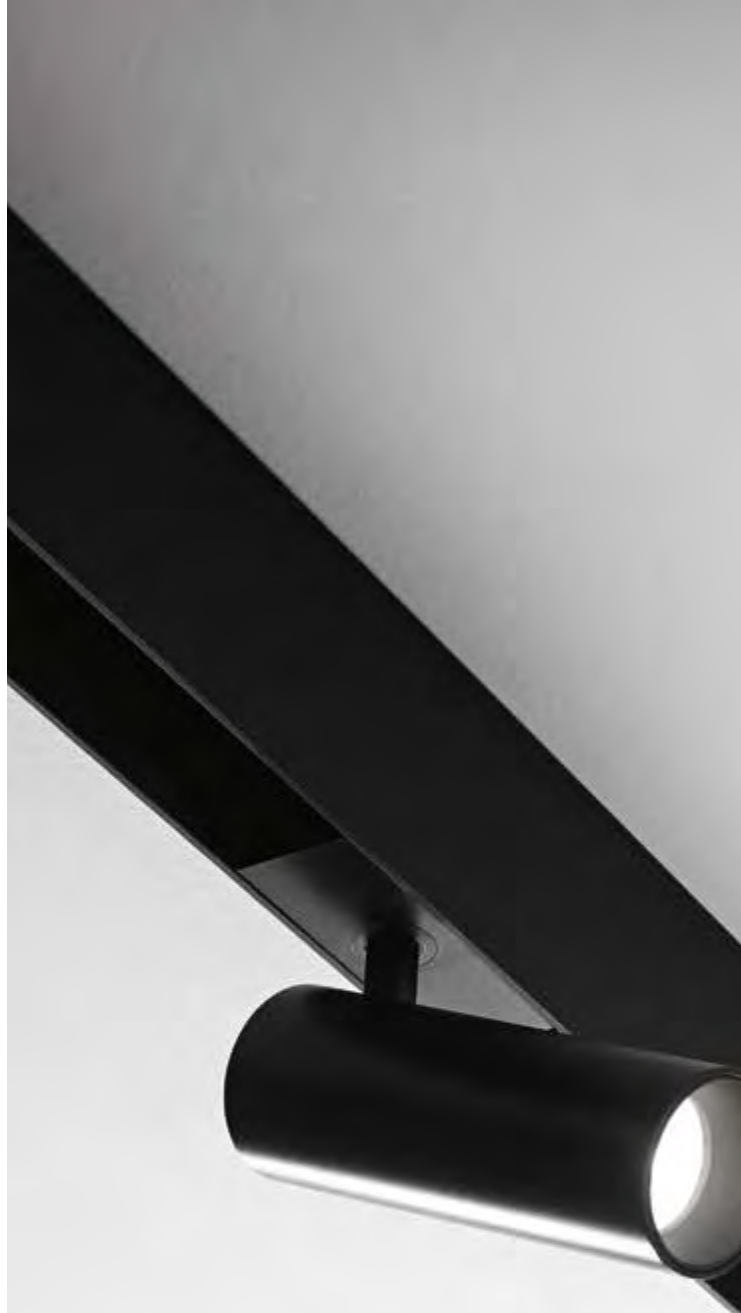

High-tech product with high quality materials, intended for professional use.

Product with UGR <13, <16 (Accent, Pendant).

Source	LED COB / SMD
Driver included	No
Drivers available	On/Off
MacAdam	SDCM 3
CCT	3000K / 4000K
CRI	$\geq 80 / \geq 90$
UGR	<13, <16 (Accent, Pendant)
LED life	50.000h
Insulation class	III
IP	20
Material	Aluminum
Warranty	5 years