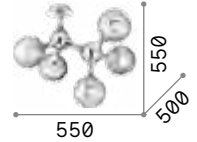

IP20

3,200 Kg / 0,1012 m³
E14 max 5 x 40W

€ 270

200484 Chrome

101200 3000 K
480 lm € 3,00

P. 171