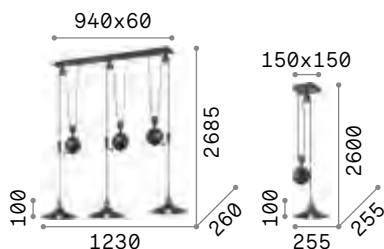

Up and Down

Metal frame with matt black enamel finish. Antique brass metal lamp socket covers and screws. Diffusers can be individually adjusted by means of a counterweight system.

IP20

6,760 Kg / 0,0582 m³
E27 max 3x 60W

€ 450

136349 ■ Black

2200 K
370 lm

151687 € 5,50

IP20

1,940 Kg / 0,0151 m³
E27 max 1x 60W

€ 150

136332 ■ Black

2200 K
370 lm

151687 € 5,50