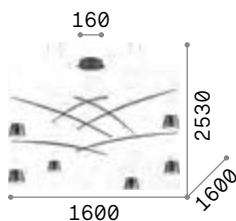

Fish

Black varnished metal ceiling rose, pole and diffuser. Steel cable with chromed metal support. Integrated LED with opal color screen.

LED LED source 3000 K, 20.000 h life.

IP20

6,790 Kg / 0,0377 m³

LED 37W / 2800 lm

€ 670

196992 ■ Black