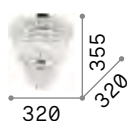

Dubai

Metal frame with chrome or brass finish. Decorative elements composed of transparent cut crystals pearls, octagons and prisms.

IP20

14,290 Kg / 0,3881 m³
E14 max 24 x 40W

€ 1430

243566 Chrome
243498 Brass

3000 K
470 lm

101224 € 3,00

IP20

6,310 Kg / 0,1413 m³
E14 max 6 x 40W

€ 950

207186 Chrome
201016 Brass

3000 K
470 lm

101224 € 3,00

IP20

3,010 Kg / 0,0392 m³
E14 max 3 x 40W

€ 475

207162 Chrome
200996 Brass

3000 K
470 lm

101224 € 3,00

P. 208 P. 433

Caesar

Metal frame with gold or chrome finish. Octagonal decorative elements with icicle shaped crystal beads.

LED Bulbs LED G9 3W 3000 K included.
Cod. 209043

IP20

5,920 Kg / 0,0975 m³
G9 max 6 x 40W

€ 810

093475 Chrome
114682 Brass

3000 K
370 lm

209043 € 3,90

IP20

3,820 Kg / 0,0632 m³
G9 max 5 x 40W

€ 655

103792 Chrome
114675 Brass

3000 K
370 lm

209043 € 3,90

P. 209