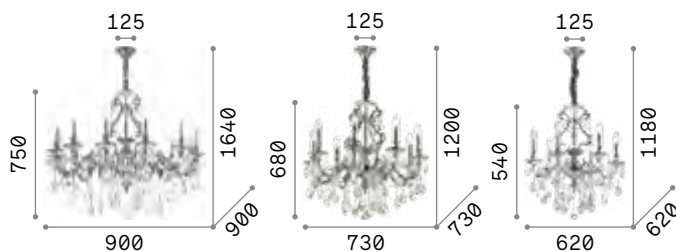

IP20

18,100 Kg / 0,1360 m³
E14 max 12 x 40W

€ 1400

164953 Silver
164960 Gold

3000 K
470 lm

101224 € 3,00

IP20

9,060 Kg / 0,0809 m³
E14 max 8 x 40W

€ 950

044934 Silver
060514 Gold

3000 K
470 lm

101224 € 3,00

IP20

6,340 Kg / 0,0682 m³
E14 max 6 x 40W

€ 725

044927 Silver
060507 Gold

3000 K
470 lm

101224 € 3,00