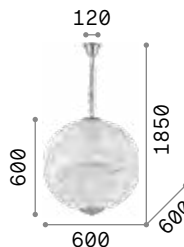

IP20 INCLUSA

12,250 Kg / 0,3097 m³
G9 max 12 x 40W

€ 1320

116235 ■ Chrome

3000 K
370 lm
209043 € 3,90