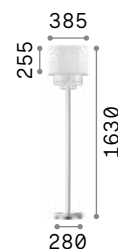

8,480 Kg / 0,2518 m³
E27 max 1x60W

€ 525

142616 White

3000 K
900 lm

101354 € 8,50

Opera

Chrome frame. PVC foil shade covered with metallic filaments. Cut crystal pendants.

Lamp with integrated switch.