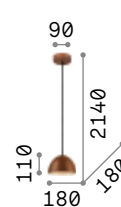

0,530 Kg / 0,0072 m³
E27 max 1 x 60W

€ 85

174204 ■ Corten

3000 K
900 lm

123899 € 7,00