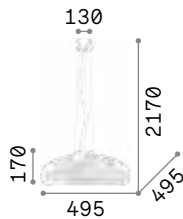

Aria

White blown acid-etched glass diffuser. Suspension lamps provided with steel wires adjustable in length with automatic devices.

4,080 Kg / 0,0847 m³

E27 max 1x 60W

€ 285

059679 White

3000 K
950 lm

101330 € 8,00