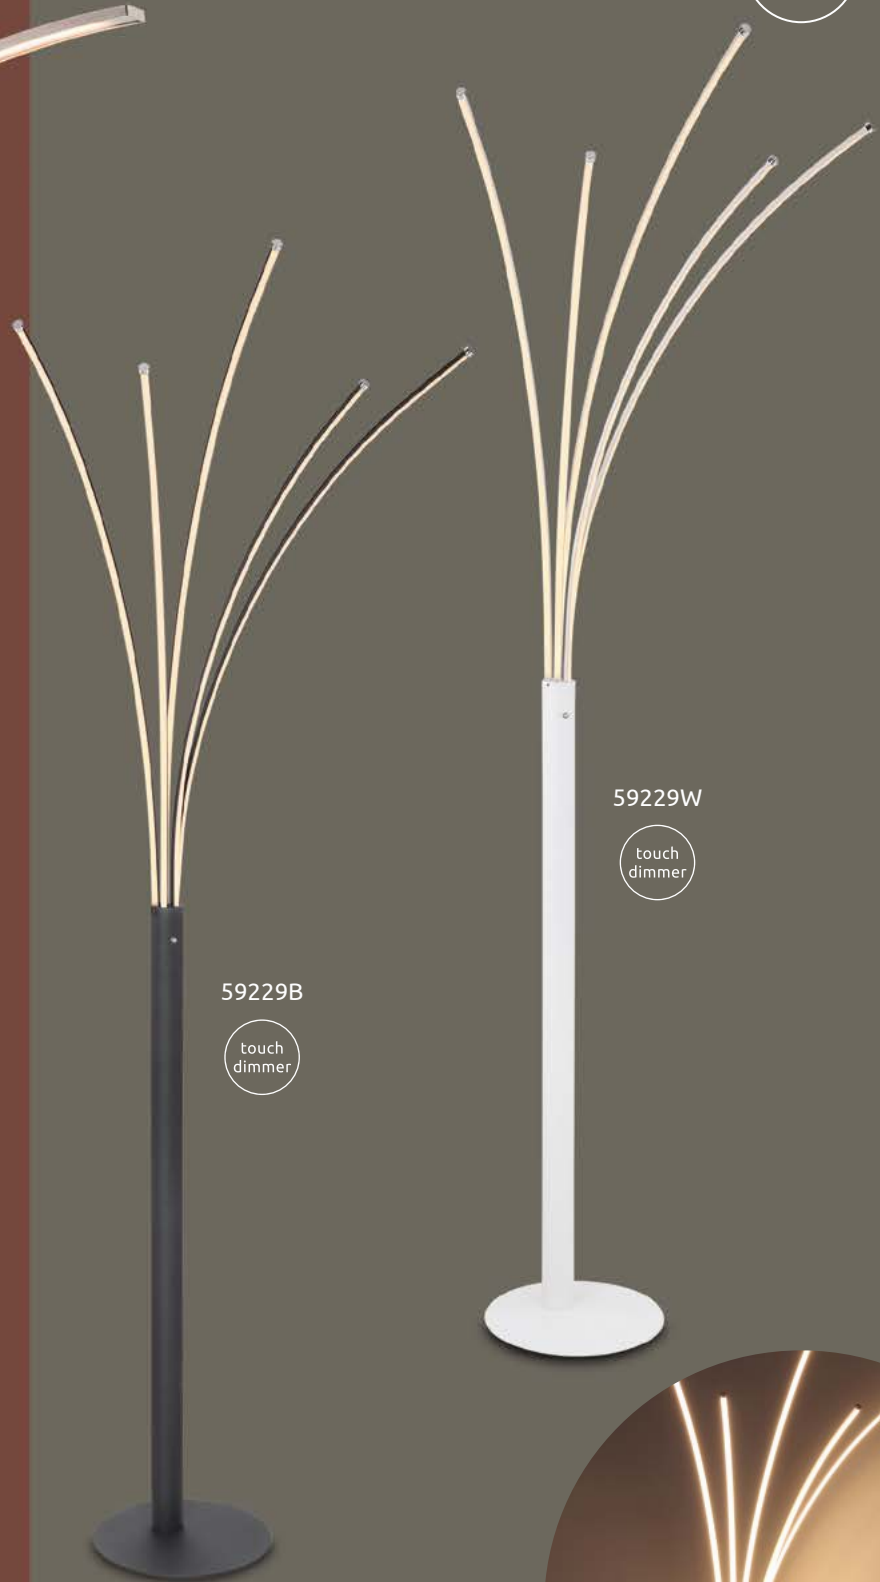

Agnes

59570

incl. LED 80W

258-9000lm

153-7300lm

4000K

VPE: 1

↔ 61 cm x 28 cm

↑ 195 cm

metal silver,
aluminium silver,
plastic opal

dimmer

Sahara

Bizzy

643

67815-24S

touch dimmer