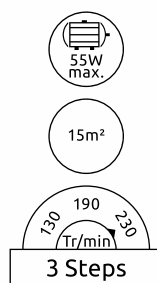

03600

Ramona

03600	incl. LED 18W	1952lm	1292lm	4000K	VPE: 1	Ø115cm	↕45cm	blades: ABS white	body: metal white, acrylic opal
03610	incl. LED 18W	1952lm	1292lm	4000K	VPE: 1	Ø115cm	↕45cm	blades: ABS coffee dark	body: metal coffee dark, acrylic coffee dark, acrylic opal