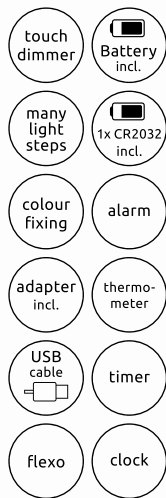

58333

Sophie

58333	incl. LED 6,5W	450lm	260lm	3000|4500|5800K	VPE: 4	↔ max. 25cm x 7cm ↓ max. 50,5cm
58334	incl. LED 6,5W	450lm	260lm	3000|4500|5800K	VPE: 4	↔ max. 25cm x 7cm ↓ max. 50,5cm
58335	incl. LED 6,5W	450lm	260lm	3000|4500|5800K	VPE: 4	↔ max. 25cm x 7cm ↓ max. 50,5cm
58336	incl. LED 6,5W	450lm	260lm	3000|4500|5800K	VPE: 4	↔ max. 25cm x 7cm ↓ max. 50,5cm
58337	incl. LED 6,5W	450lm	260lm	3000|4500|5800K	VPE: 4	↔ max. 25cm x 7cm ↓ max. 50,5cm

plastic, metal chromed, silicone, glass