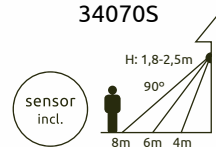

34071

Jaicy

3201W-2	excl. 2x GU10 35W				VPE: 8	↔ 8,5cm ↓ 16,5cm ↳ 9cm	stainless steel wood optics, glass
34070	excl. 1x E27 LED 15W incl. LED 1,2W	101lm	60lm	3000K	VPE: 6	↔ 8,5cm ↓ 35cm ↳ 14cm	stainless steel wood optics, plastic opal, clear
34070S	excl. 1x E27 LED 15W incl. LED 1,2W	101lm	60lm	3000K	VPE: 6	↔ 8,5cm ↓ 35cm ↳ 15cm	stainless steel wood optics, plastic opal, clear
34071	excl. 1x E27 LED 15W incl. LED 1,2W	101lm	60lm	3000K	VPE: 6	∅7,6cm ↓ 50cm	stainless steel wood optics, plastic opal, clear