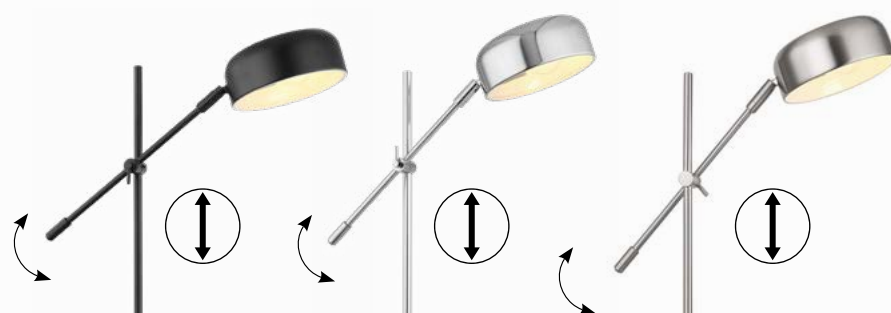

cable: 1,6m

24109W

Serpent

24109K

24103	incl. LED 6W	550lm	450lm	3000K	VPE: 6	↔ max. 27cm ↓ max. 42cm	metal chromed, aluminium, plastic white	
24103K	incl. LED 6W	550lm	450lm	3000K	VPE: 6	↔ max. 30cm ↓ max. 47cm	metal chromed, aluminium, plastic white	
24103W	incl. LED 6W	550lm	450lm	3000K	VPE: 6	↔ max. 30cm ↓ max. 51cm	metal chromed, aluminium, plastic white	
24109K	incl. LED 3W	180lm	150lm	3000K	VPE: 8	↔ max. 43cm ↓ max. 48cm	metal chromed, nickel matt, acrylic	
24109W	incl. LED 3W	180lm	150lm	3000K	VPE: 8	↔ max. 41cm ↓ max. 52cm	metal chromed, nickel matt, acrylic	