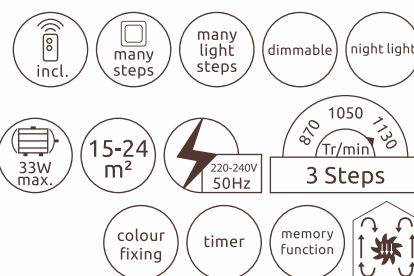

Kello

03623 | incl. LED 36W | 250-4500lm | 100-2200lm | 3000-6000K | VPE: 1 | Ø58cm ▾22cm | plastic white, plastic opal, plastic silver grey