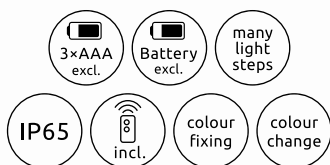

Veli

28051

28051

incl. RGB LED 3W
incl. speaker 3W

VPE: 12

Ø10cm ↓ 12,5cm

plastic black,
clear

Unicorn

28052

incl. 2x LED 1W

3000K

VPE: 12

↔ 18,5cm x 11,5cm

↓ 21,5cm

plastic multicolor

28052

28060

Terrier

28060

incl. 10 x LED 0,06W

VPE: 40

Ø7cm → 2,7cm

plastic