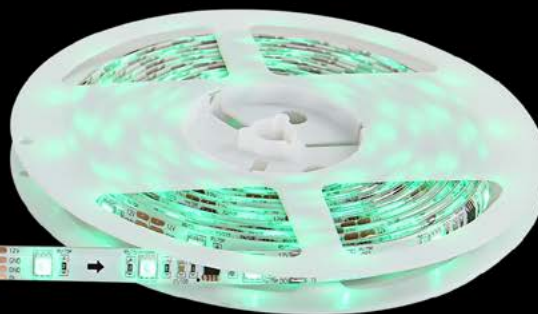

- digital
- 199 steps
- 5 meter tube
- RGB colour change
- RGB colour fixing
- incl.
- many light steps
- dimmmable

38997