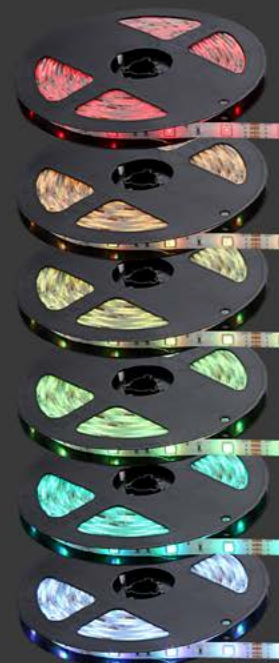

- 5 meter tube
- RGB colour change
- RGB colour fixing
- incl.
- many light steps
- dimmmable

LED band

38997	incl. 150x RGBW LED 0,24W	30 LED's / m	VPE: 36	↔ max.690cm x 1cm	↕ 0,3cm
38997EB			VPE: 20	↔ 12cm x 1,6cm	↕ 0,7cm
38999	incl. 150x RGBW LED 0,24W	30 LED's / m	VPE: 40	↔ max.660cm x 1cm	↕ 0,3cm

plastic