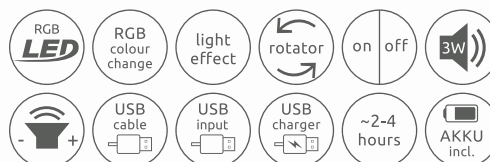

Veli

28051

28051

incl. RGB LED 3W
incl. speaker 3W

VPE: 12

Ø10cm ↓ 12,5cm

plastic black,
clear

Unicorn