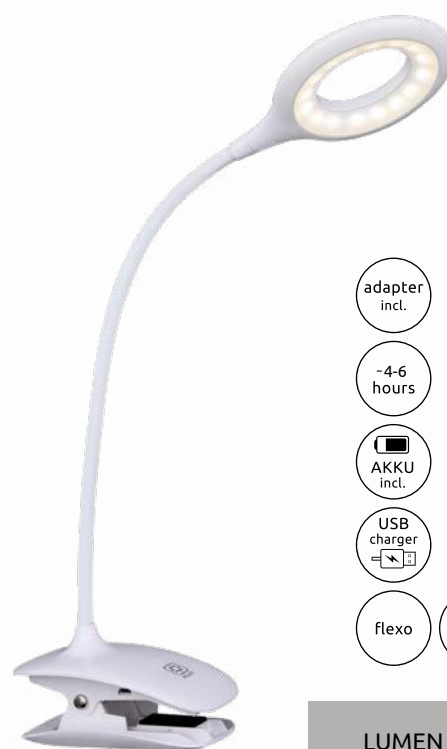

- colour fixing
- continuous touch dimmer
- touch many steps
- touch on/off
- many light steps
- adapter incl.
- night light

Hekla

58339SWC

incl. LED 10W

20-615lm

15-460lm

3000|4500|6500K

VPE: 6

↔ max.51cm x 24cm

↓ max.66cm

plastic black,
plastic opal

58377W

- adapter
incl.
- 4-6
hours
- AKKU
incl.
- USB
charger
- continuous
touch
dimmer
- flexo
- touch
on/off

58377KW

- adapter
incl.
- 4-6
hours
- AKKU
incl.
- USB
charger
- flexo
- touch
dimmer