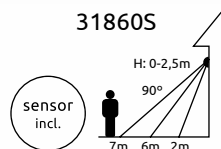

31864-3

excl. 3x E27 LED 15W

VPE: 1

Ø45cm ↑160cm

stainless steel
anthracite,
aluminium die-cast
anthracite, glass opal

31860S

31862

31860