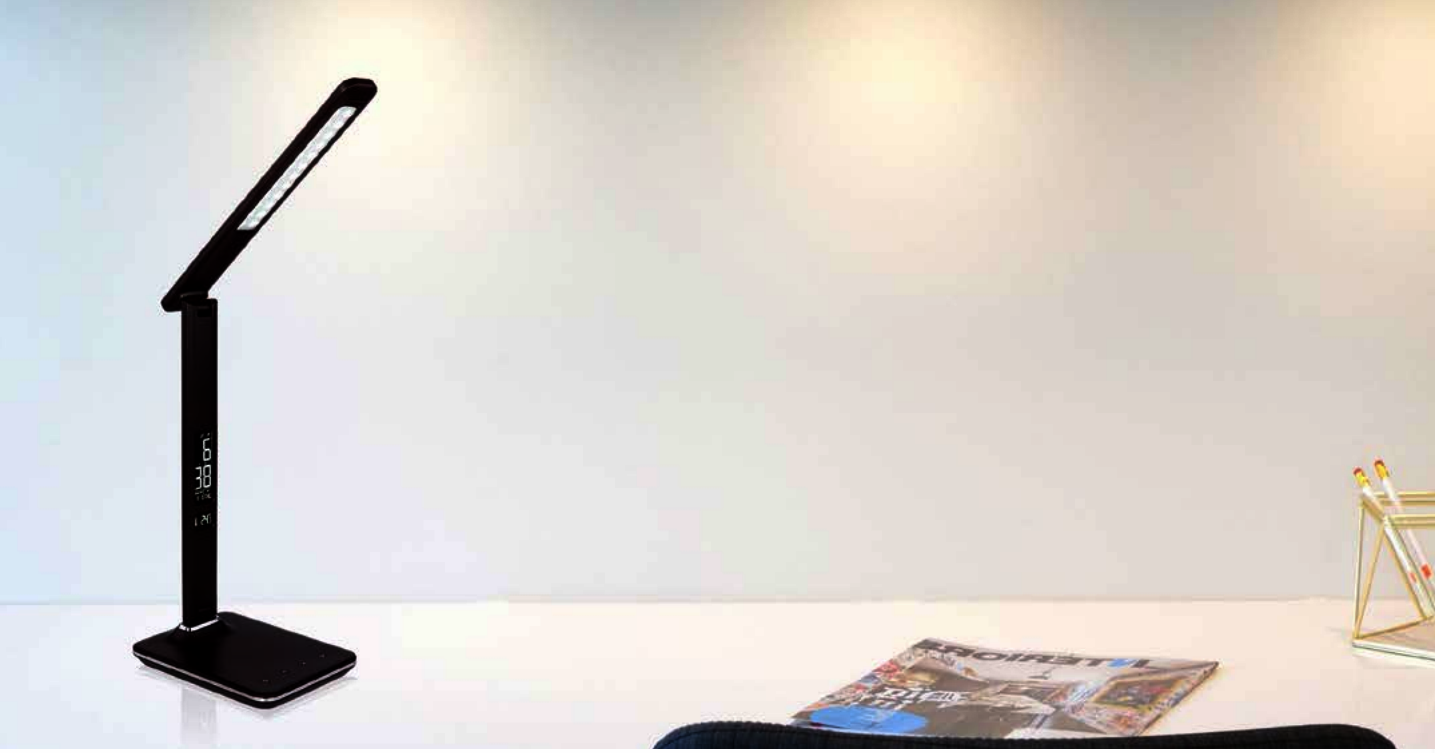

58378W

- adapter incl.
- colour fixing
- touch dimmer
- Battery incl.
- clock
- 3 light steps
- alarm

Tanna

58378B	incl. LED 7W	14-360lm	11-278lm	3000|4500|6000K	VPE: 8	↔ max. 55cm x 14cm	↓ max. 59cm	ABS plastic brown, leather optic, metal chromed
58378W	incl. LED 7W	14-360lm	11-278lm	3000|4500|6000K	VPE: 8	↔ max. 55cm x 14cm	↓ max. 59cm	ABS plastic white, leather optic, metal chromed