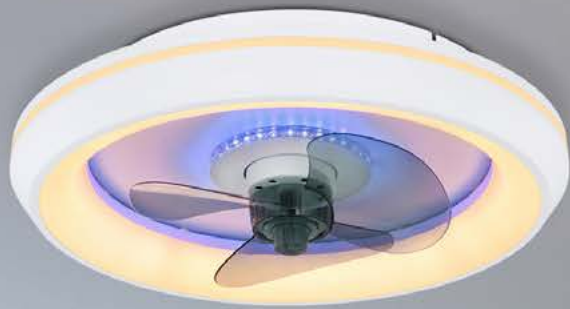

780

Joey

03631 | incl. LED 41W | 1250-5500lm | 729-3280lm | 2700-6500K | 2700|4000|6500K | VPE: 3 | Ø48cm ↓ 13,5cm | metal white, plastic white, opal

- incl.
- many steps
- many light steps
- dimmable
- night light
- 33W max.
- 8-15 m²
- 230V 50Hz
- 3 Steps
- 3 light steps
- colour fixing
- timer
- memory function
- 694 873 1050 Tr/min