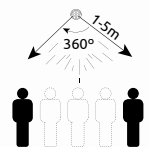

- sensor incl.
- IP44
- sensor on | off
- sensor off 30s