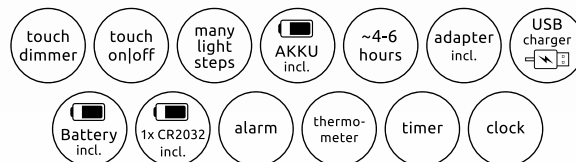

Bulla

Davos

USB cable incl.

many light steps

continuous touch dimmer

touch on/off

58400W

58400S