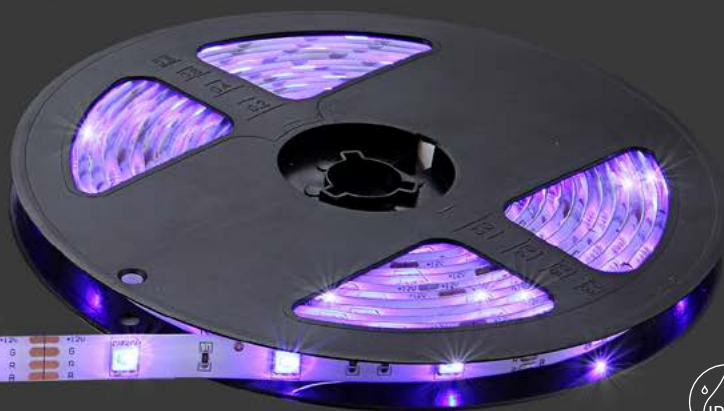

38999

- 5 meter tube
- RGB colour change
- RGB colour fixing
- incl.
- many light steps
- dimmmable

LED band

38997	incl. 150x RGBW LED 0,24W	30 LED's / m	VPE: 36	↔ max.690cm x 1cm	↕ 0,3cm
38997EB			VPE: 20	↔ 12cm x 1,6cm	↕ 0,7cm
38999	incl. 150x RGBW LED 0,24W	30 LED's / m	VPE: 40	↔ max.660cm x 1cm	↕ 0,3cm

plastic