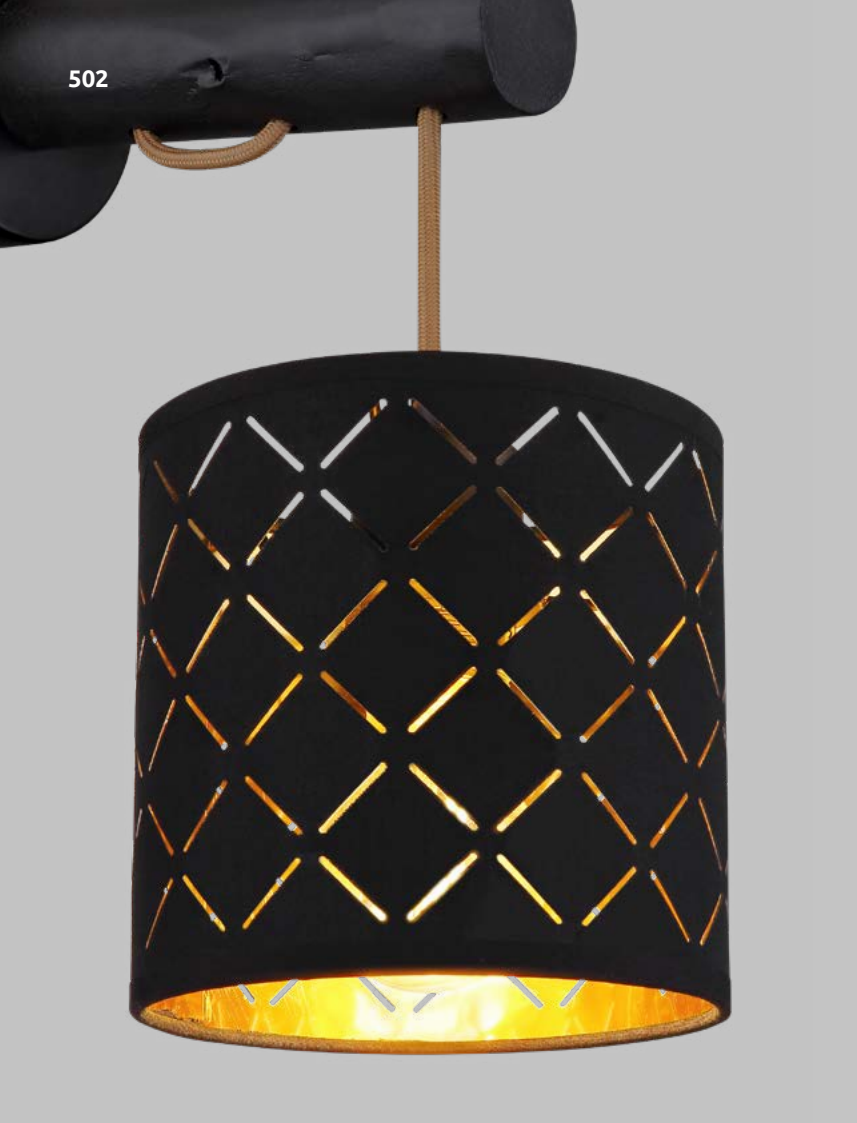

15229B-3H

Clarke

15229B-3H	excl. 3x E27 40W	VPE: 4	↔ 70cm x 15cm ↓ 120cm
15229B-4H	excl. 4x E27 40W	VPE: 4	↔ 85cm x 15cm ↓ 120-150cm
15229BS	excl. 2x E27 40W	VPE: 1	↔ 41cm ↓ 150cm
15229BT	excl. 1x E27 40W	VPE: 4	↔ 28cm ↓ 48cm
15229BW	excl. 1x E27 40W	VPE: 8	↔ 15cm ↓ 36cm ↳ 25cm

metal black matt, wood black, textile black, golden, textile cable