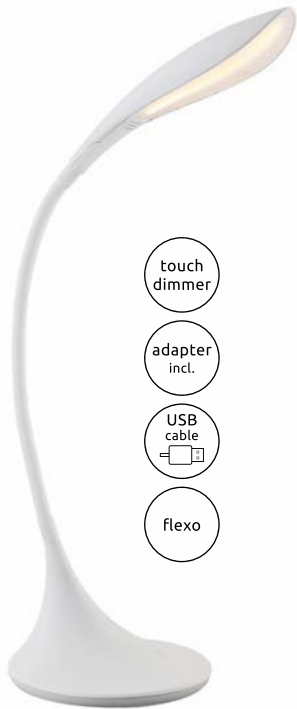

- touch dimmer
- adapter incl.
- USB cable
- flexo

58242

Talisa

- touch on/off
- touch dimmer
- many light steps
- adapter incl.
- USB cable

58255

58242	incl. LED 5W	480lm	280lm	3000K	VPE: 8	↔ max. 51cm ↓ max. 67cm	metal, acrylic, plastic
58255	incl. LED 5W	650lm	300lm	4000K	VPE: 12	↔ max. 71cm x 12cm ↓ max. 71cm	plastic white, aluminium