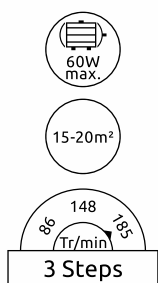

03610

Ramona

03600	incl. LED 18W	1952lm	1292lm	4000K	VPE: 1	Ø115cm	↕45cm	blades: ABS white	body: metal white, acrylic opal
03610	incl. LED 18W	1952lm	1292lm	4000K	VPE: 1	Ø115cm	↕45cm	blades: ABS coffee dark	body: metal coffee dark, acrylic coffee dark, acrylic opal