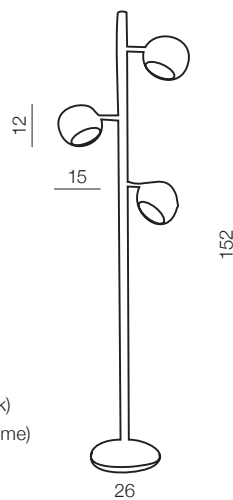

Trinton

- new 1 AZ4753 (black)
- 2 AZ0024 (chrome)

E14 3x 40W
metal/chrome