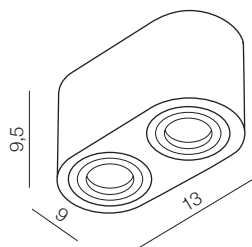

Brant 2

- 1 AZ2817 (chrome)
- 2 AZ2816 (white)

GU10 2x Max. 50W IP44
metal/aluminium