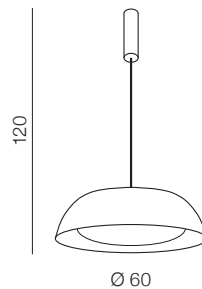

Lenox Top 60

AZ3146

(black/copper)

LED 40W 3280lm 3000K
aluminium/acrylic

LED

Lenox Pendant 60

AZ3148

(black/copper)

LED 40W 3280lm 3000K
aluminium/acrylic