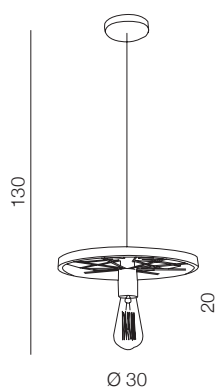

Ranch

201

Ranch 1
AZ1648
(black)
E27 60W
metal