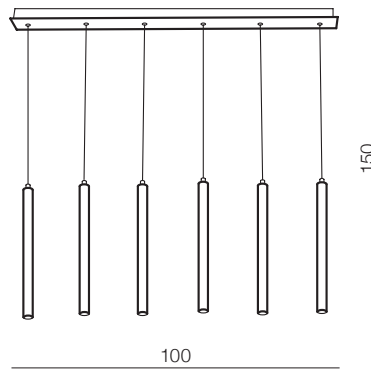

Izolda 6 LED

AZ3340

(black)

LED 30W 2550lm 3000K
metal/wood