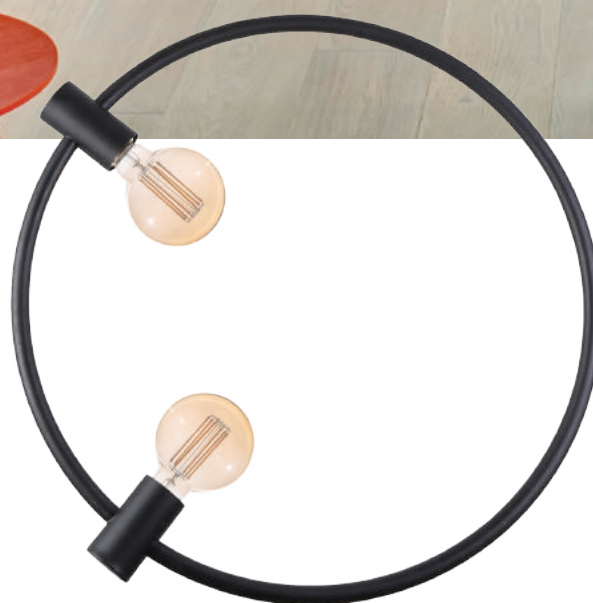

243

1 BLACK

2 WHITE

Orsola

- 1 AZ3353 (black)
- 2 AZ3354 (white)

E27 2x Max 60W only LED
metal/plastic

Ziko Holder

- ① AZ2681 (black)
- ② AZ3117 (white)
- ③ AZ3554 (antique)