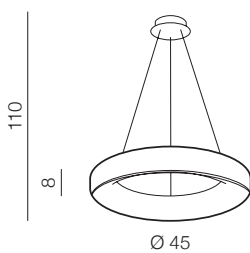

Sovana Pendant 45 CCT SMART LED

- 1 AZ3444 (grey)
- 2 AZ3442 (white)
- 3 AZ3443 (black)

LED 40W 2200lm CCT
aluminium/acryl