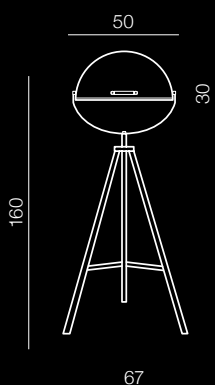

Toma FLOOR

292

1 WHITE

2 BLACK

Toma floor

- 1 AZ2378 (white)
- 2 AZ2379 (black)

E27 1x MAX 60W
metal

Bosse floor