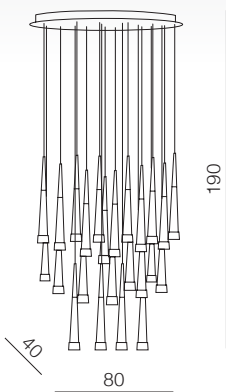

Brina 24 LED

- 1 AZ0935 (chrome)

LED integrated
LED 24x 7W,
18480 lm 3000K
iron/aluminum/acrylic