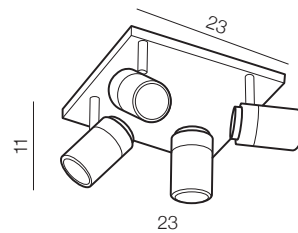

Noemie 4

- AZ2557
  (chrome)

GU10 Max 4x35W IP44
frosted glass