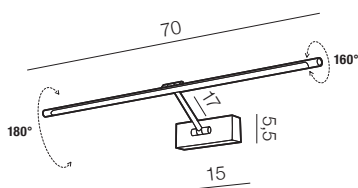

Davinci 70 LED

- 1 AZ2656 (chrome)
- 2 AZ2657 (sandy nickel)
- 3 AZ2658 (golden)
- 4 AZ2659 (black chrome)

LED 12W 835lm 3000K RA>90
metal