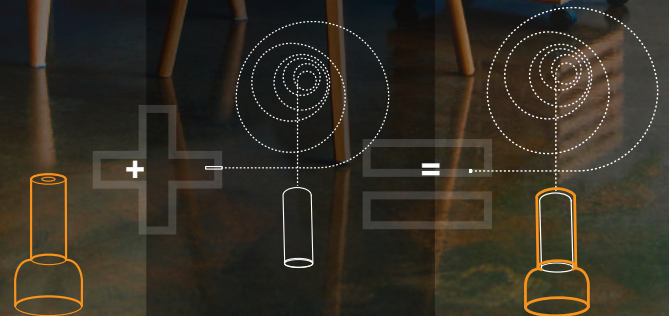

Ziko GU10 3 meters

AZ3411
(black)

GU10 1x Max 35W only LED
aluminium