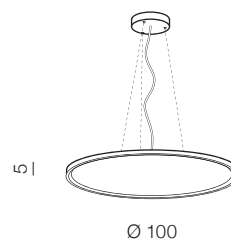

Cream 100
Pendant SMART

LED

- 1 AZ3289 (black)
- 2 AZ3290 (white)

LED 70W 6300-6400lm CCT
aluminium/PC