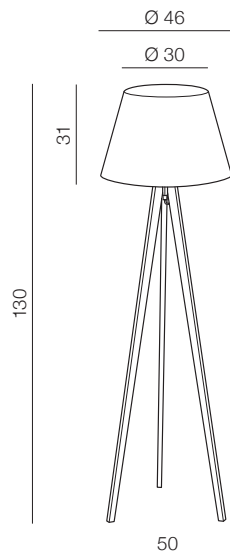

=

Tripod
WOOD

new

286

Tripod Wood

LAMP BODY + SHADE

E27 1x60W
natural oak wood fabric

Lamp bodies