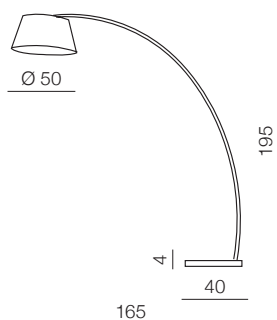

Olav

- 1 AZ1035 (white)
- 2 AZ1034 (black)

1x E27 60W
metal/fabric/acryl