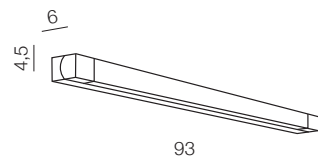

Michel 930

AZ1303

(chrome/white)

1x (T5) HO MAX 39W

bulb included

acryl/metal chrome