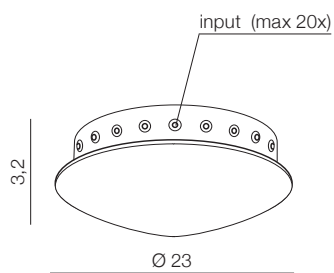

AZ3412
(black)

GU10 1x Max 35W only LED
aluminium

ZIKO
GU10

247

Ziko Base 1

AZ3408 (black)
aluminium

Ziko Base 20

AZ3410 (black)
Max 20x input for Ziko meters
aluminium