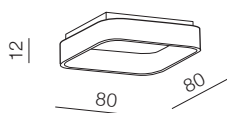

Solvent CCT SMART

217

new

Solvent S Top CCT SMART 80 + Remote Control LED

- ① AZ4010 (grey)
- ② AZ4009 (white)
- ③ AZ4008 (black)

LED 92W 4700lm CCT
steel/acryl