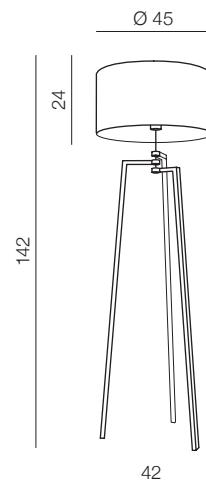

Tristan

new

284

Tristan

LAMP BODY + SHADES

(black)

E27 1xMax 60W only LED
metal