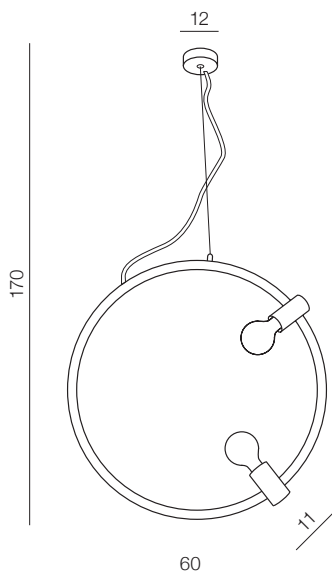

243

1 BLACK

2 WHITE

Orsola

- 1 AZ3353 (black)
- 2 AZ3354 (white)

E27 2x Max 60W only LED
metal/plastic

Ziko Holder

- ① AZ2681 (black)
- ② AZ3117 (white)
- ③ AZ3554 (antique)