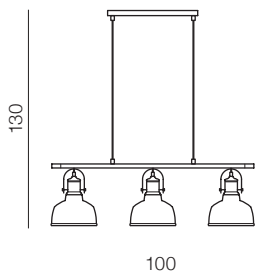

100

Darling 3 line glass

AZ2145

E14 3x MAX 40W
glass/metal