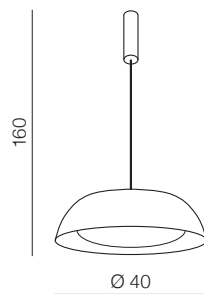

CCT = 2600÷6000K Dimmable Remote Control