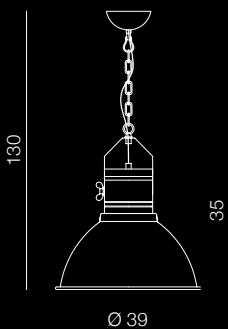

Duncan

- 1 AZ1884 (black)
- 2 AZ1582 (white)

1x E27 60W
metal/wood