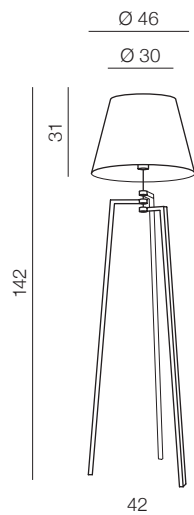

Tristan

new

284

Tristan

LAMP BODY + SHADES

(black)

E27 1xMax 60W only LED
metal