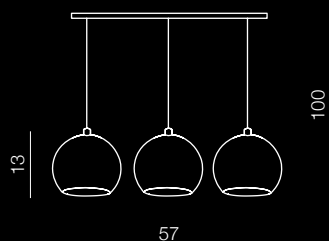

Gulia 3

- 1 AZ0637 (chrome)
- 2 AZ0638 (white)

3x GU10 MAX 50W
metal/chrome/balistic glass