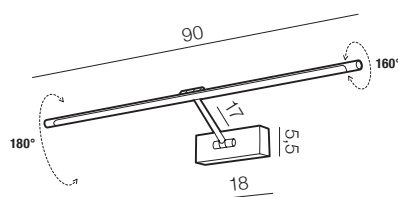

Davinci 90 LED

- 1 AZ2660 (chrome)
- 2 AZ2661 (sandy nickel)
- 3 AZ2662 (golden)
- 4 AZ2663 (black chrome)
- new 5 AZ4264 (matt black)

LED 16W 1200lm 3000K RA>90
metal