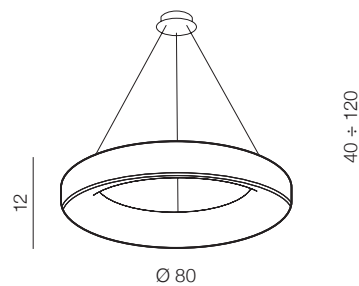

Sovana Pendant 80 CCT LED

- 1 AZ3448 (white)
- 2 AZ3450 (grey)
- 3 AZ3449 (black)

LED 80W 2700-6500K 4000lm dimmable aluminium/acryl