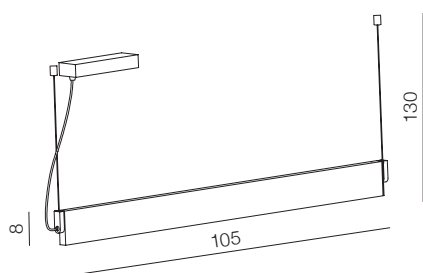

Norman XL LED

- 1 AZ1685 (white)
- 2 AZ1686 (wood)

LED 29W, 1740 lm
aluminium

Norman White Wall M LED

AZ1683
(white)
LED 13W, 780 lm
aluminium

Norman White Wall L LED

AZ1684
(white)
LED 17W, 1020 lm
aluminium

Norman White Wall XL LED

AZ1888
(white)
LED 23W, 1215 lm
aluminium