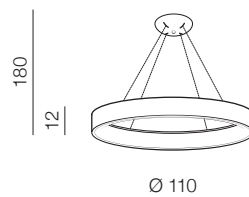

Solvent R Pendant CCT SMART 110 + Remote Control LED

- ❶ **AZ3977** (grey)
- ❷ **AZ3976** (white)
- ❸ **AZ3975** (black)

LED 120W 7700lm CCT
steel/acryl