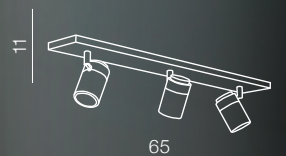

Noemie 3

- new 1 AZ4138 (black)
- 2 AZ1306 (chrome)

GU10 3x Max 35W IP44
metal / frosted glass