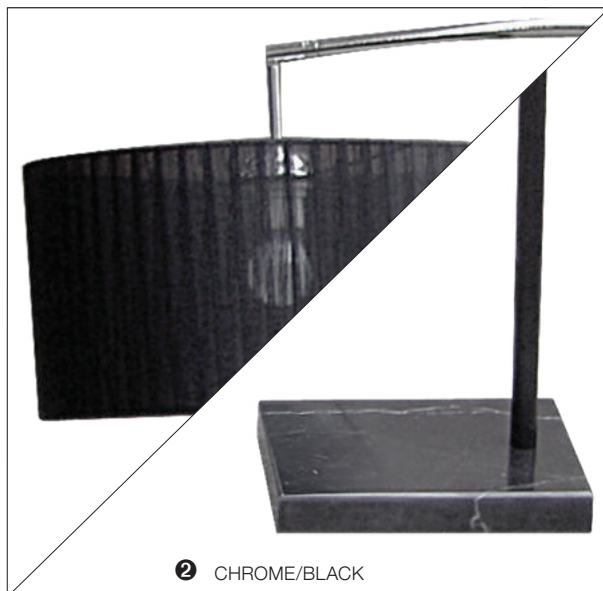

Bianca

- 1 AZ0005 (chrome/white)
- 2 AZ0006 (chrome/black)

E27 1x 60W
metal/marble/fabric

2 CHROME/BLACK