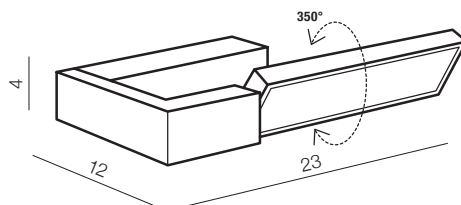

Dalen

IP44

324

Dalen LED

- ❶ AZ2960 3000K (white)
- ❷ AZ2959 3000K (black)
- ❶ AZ2962 4000K (white)
- ❷ AZ2961 4000K (black)

LED integrated
LED 7W 840lm
3000K/4000k IP44
aluminium