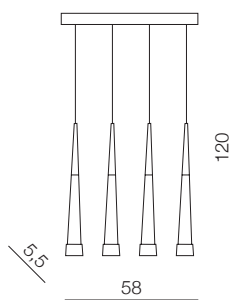

Brina 4 LED

- 1 AZ0933 (chrome)
- 2 AZ0955 (black)

LED integrated
LED 4x 7W,
3000 lm 3000K
iron/aluminum/acrylic