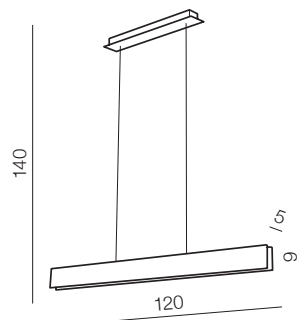

Laria

230

Laria (LED)

AZ2700

(natural exotic wood)
LED integrated Dimmable
LED UP 10W / LED DOWN 40W
3000lm 3000K
wood/acrylic