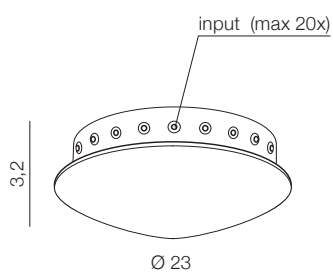

Ziko Base 20

AZ3410 (black)

Max 20x input for Ziko meters
aluminium