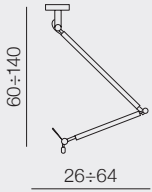

Lamp bodies

+

Shades

=

Bodies + Shades

Zyta S Pendant

LAMP BODY

AZ1845

+