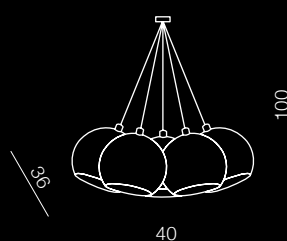

Gulia 7

- 1 AZ0877 (chrome)
- 2 AZ0635 (black)

7x GU10 MAX 50W
metal/chrome/balistic glass

- 1 AZ1346 (chrome)
- 2 AZ1234 (white)
- 3 AZ1235 (black)

1x GU10 MAX 50W
sand black/chrome/sand white