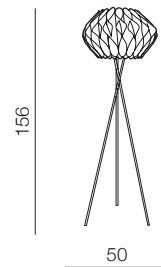

Ruben floor

- 1 **AZ2406** (beige)
- 2 **AZ2405** (grey)

E27 1x MAX 60W
PC/metal