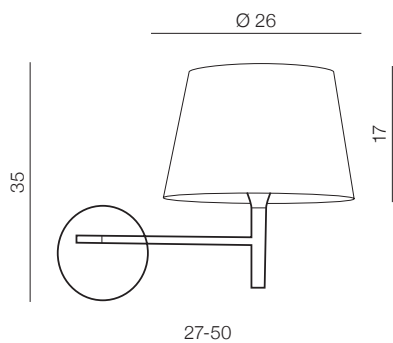

Anna

315

Anna

AZ1519

E27 1x 60W

metal/ fabric

white/black/chrome