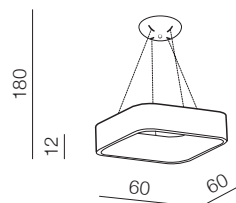

Solvent S Pendant CCT SMART 60 + Remote Control (LED)

- 1 AZ3983 (grey)
- 2 AZ3982 (white)
- 3 AZ3981 (black)

LED 42W 3300lm CCT
steel/acryl