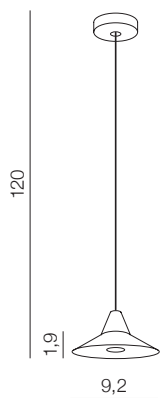

Tentor

new

172

Tentor

LAMP BODY + DISC
LED 7W 325lm 3000K
metal

Tentor

LAMP BODY + CHALICE
LED 7W 325lm 3000K
metal

Tentor

LAMP BODY + TRAPEZE
LED 7W 325lm 3000K
metal

Lamp bodies

+

Shades

=

Bodies + Shades

Tentor LED

LAMP BODY