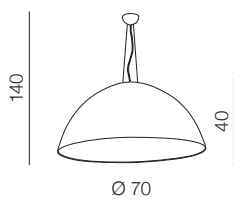

Magma

NEW

194

Magma 70

AZ1403

(black/white)

3x E27 MAX 60W
metal