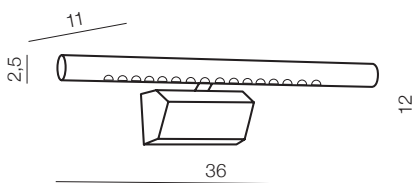

Lark

338

G A T G

Lark LED

AZ1699 (satin nickel)
LED 4,3W 260 lm 3000K
aluminium IP20