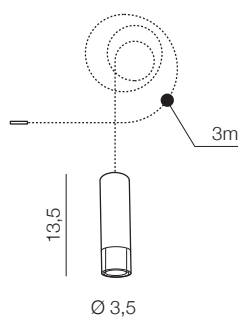

245

for more details
look on
Facebook

Ziko Base 20

AZ3410 (black)

Max 20x input for Ziko meters
aluminium

Ziko G9 3 meters

- ① **AZ2679** (black)
- ② **AZ3457** (antique)

Max 1x G9 40W only LED
aluminium