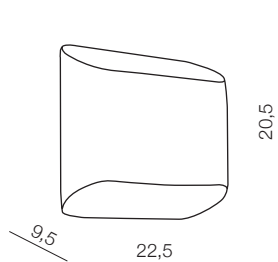

333

Lotus

- ❶ AZ0153 (orange)
- ❷ AZ0151 (white)

E27 1x 50W
metal/glass
satin/nickel/white

❶ ORANGE

❷ WHITE

Pancake

334