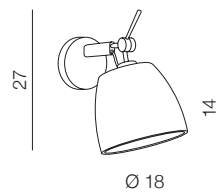

Zyta

new

268

1 WHITE

2 BLACK

3 GREY

4 BLACK/ALU

5 GOLD/ALU

Zyta Wall XS

- 1 **AZ4187** (black/gold white)
- 2 **AZ4185** (black/gold black)

1x E27 MAX 60W
fabric/metal

Zyta Wall XS

- 4 **AZ4792** (black/gold black)
- 5 **AZ4186** (black/gold gold)

1x E27 MAX 60W
fabric/metal