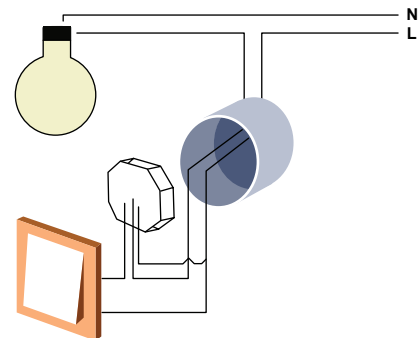

Smart Dimmer Box Module

Technical specifications

Source: **AC 100-240V**

Dimensions (mm): **50 x 46**

Power: **150W**

IP: **20**

Voltage frequency: **AC 110-240V**

☐ SMART DIMMER BOX MODULE **AZ3218**

Working with:

1. Dimmable drivers
2. Dimmable bulbs (led/halogen)

+

=