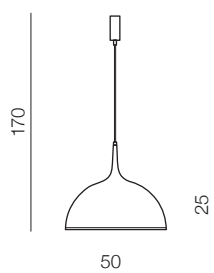

Mia

1. 1 AZ2387 (brown)
   - 3 AZ2389 (black)
2. E27 1x MAX 60W
   metal