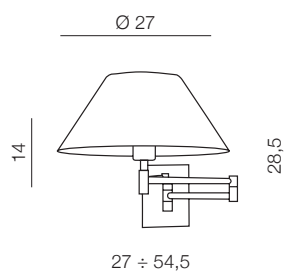

1 BLACK

2 WHITE

3 GREY

Almeria

- 1 AZ2611 (black)
- 2 AZ2612 (white)
- 3 AZ2613 (grey)

1xE27 Max 60W
metal/fabric

Trapezio White Wall

AZ1542