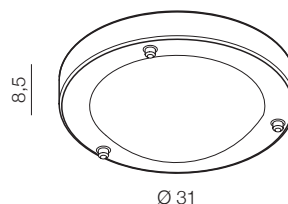

IP44

Umbra 18 ROUND

AZ1596

1x G9 40W
metal/ glass

Umbra 31 ROUND

AZ1597

1x G9 60W
metal/ glass

Optimus