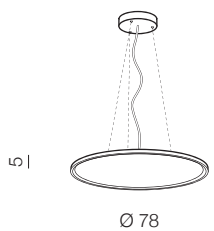

LED 83W 6300 - 6600lm CCT
aluminium/PC

Cream
SMART

new

236

1 BLACK

2 WHITE

CCT = 3000÷6000K Dimmable Remote Control

Cream 78
Pendant SMART