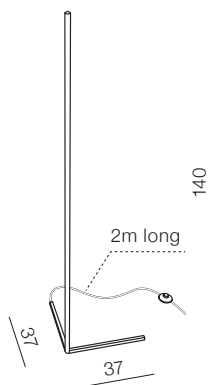

AZzardo®

Johnny

DIGITAL LED RGBW

new

308

Johnny Digital LED RGBW + Remote Control

- 1 AZ4754 (black)
- 2 AZ4755 (white)

LED 20W 85-269 lm RGB aluminium/PC