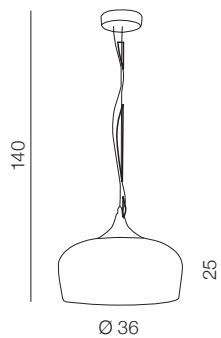

Parma

- 1 AZ1330 (white)
- 2 AZ1331 (black)

1x E27 MAX 60W
metal/wood