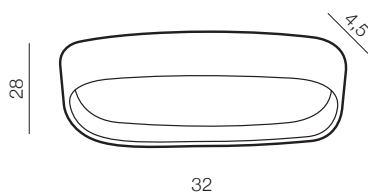

Pienza 4000K LED

- 1 AZ2718 (white)
- 2 AZ2720 (grey)
- 3 AZ2722 (black)

LED integrated Dimmable
LED 24W 1900lm 4000k
acryl/aluminium