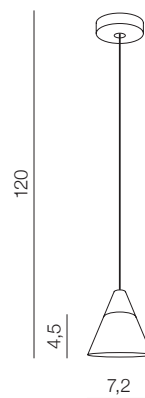

Tentor

new

172

Tentor

LAMP BODY + DISC
LED 7W 325lm 3000K
metal

Tentor

LAMP BODY + CHALICE
LED 7W 325lm 3000K
metal

Tentor

LAMP BODY + TRAPEZE
LED 7W 325lm 3000K
metal

Lamp bodies

+

Shades

=

Bodies + Shades

Tentor LED

LAMP BODY