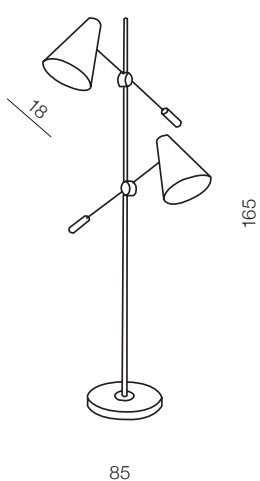

Kaja

- 1 AZ2863 (white)
- 2 AZ1082 (black)

2x E27 Max 40W
metal/aluminium