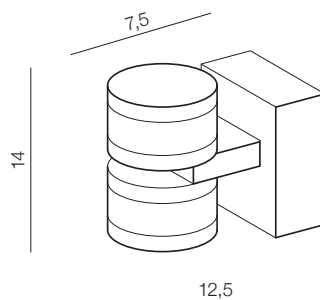

AZzardo®

Tanza

new 366

IP44

Tanza LED

AZ3361

(chrome)

LED 10W 850lm 4000K IP44
metal/aluminium/acrylic