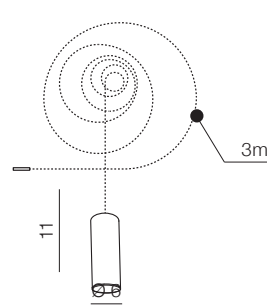

Ziko GU10 3 meters

AZ3411
(black)

GU10 1x Max 35W only LED
aluminium