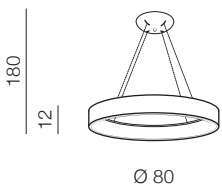

Solvent
CCT SMART

223

new

Solvent R Pendant CCT SMART 80 + Remote Control LED

- ❶ **AZ3974** (grey)
- ❷ **AZ3973** (white)
- ❸ **AZ3972** (black)

LED 92W 4700lm CCT
steel/acryl