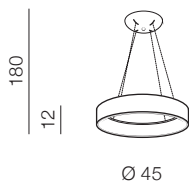

Solvent R Pendant CCT SMART 45 + Remote Control LED

- 1 AZ3968 (grey)
- 2 AZ3967 (white)
- 3 AZ3966 (black)

LED 32W 2700lm CCT
steel/acryl