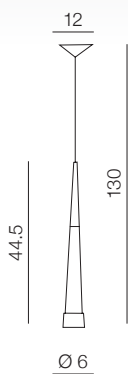

1 CHROME

2 BLACK

Brina 24 LED

- 1 AZ0935 (chrome)

LED integrated
LED 24x 7W,
18480 lm 3000K
iron/aluminum/acrylic

Brina 6 LED

- 1 AZ0934 (chrome)

LED integrated
LED 6x 7W,
4620 lm 3000K
iron/aluminum/acrylic