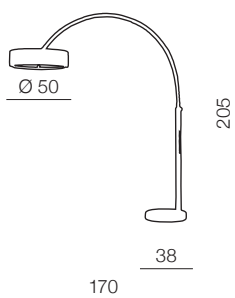

4 OLIVE

izza

- 1 **AZ1077** (shiny white)
- 2 **AZ1076** (shiny black)
- 3 **AZ1078** (amber)
- 4 **AZ1079** (olive)

E14 1x 40W
metal/glass

Aruba

306

Aruba

AZ0169