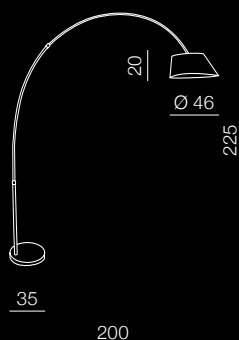

❶ WHITE

❷ CHROME/BLACK

Togo

- ❶ AZ1512 (white)
- ❷ AZ0021 (chrome/black)

E27 1x MAX 100W
metal/marble

Bard

304

Bard