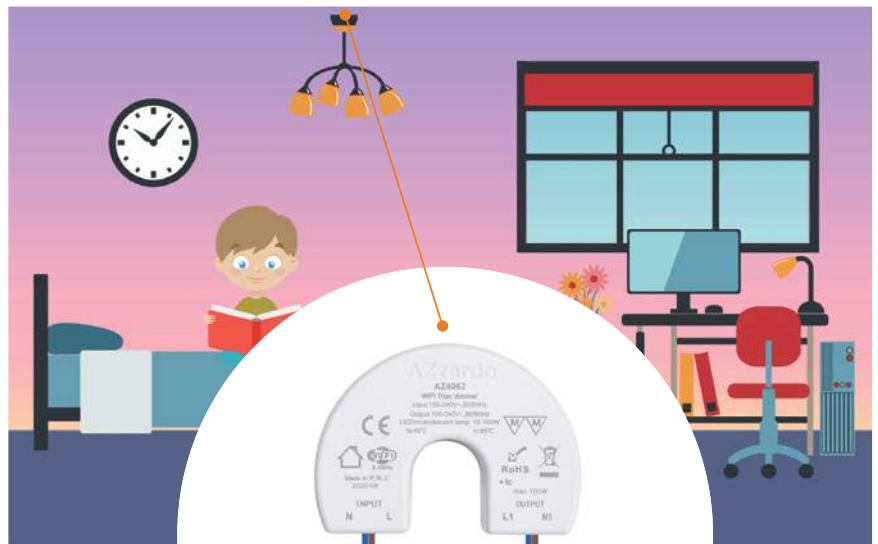

3

4

You can control WiFi Dimmer Module by:
Azzardo Smart App
Remote Control 2.4 GHz

Working with:

Dimmable drivers – min. 10W

Dimmable bulbs (led/halogen) – min. 10W

Smart Remote Control Undirected Black

Technical specifications