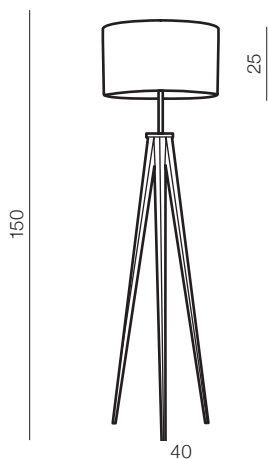

- 1 AZ1037 (white)
- 2 AZ1039 (black)
- 3 AZ2967 (grey)
- 1 AZ3009 (copper/white)
- 2 AZ3010 (copper/black)
- 3 AZ3011 (copper/grey)

1x E27 60W
metal/fabric

Sintra

290

1 BLACK

2 GREY

Sintra

- 1 AZ2410 (black)
- 2 AZ2411 (grey)