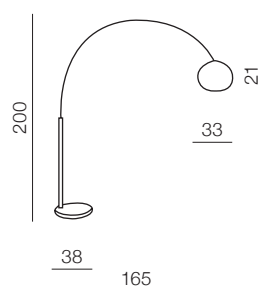

Togo

- ❶ AZ1512 (white)
- ❷ AZ0021 (chrome/black)

E27 1x MAX 100W
metal/marble