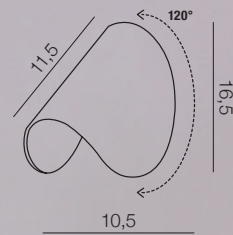

AZ2714
LED 6W 360 lm
wood/metal

Ancona Wood M LED

AZ2715
LED 12W 720 lm
wood/metal

Ceres

327

Ceres LED

- ❶ AZ2798 (white)
- ❷ AZ2954 (black)

LED 6W 720lm 3000K IP44
aluminium