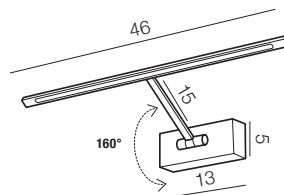

Monalisa 46 LED

- 1 AZ2644 (antique brass)
- 2 AZ2645 (chrome)
- 3 AZ2646 (satin nickel)
- 4 AZ2647 (black chrome)

LED 8W 275lm 3000K RA>90
metal