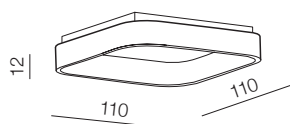

Solvent S Top CCT SMART 110 + Remote Control LED

- ① AZ4013 (grey)
- ② AZ4012 (white)
- ③ AZ4011 (black)

LED 120W 7700lm CCT
steel/acryl