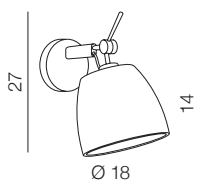

Zyta Alu Wall XS

- 1 AZ2414 (white)
- 2 AZ2413 (black)
- 3 AZ2479 (grey)
- 4 AZ2490 (aluminium)

1x E27 MAX 60W
fabric/ metal