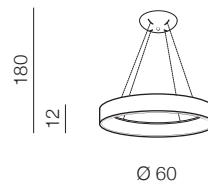

Solvent R Pendant CCT SMART 60 + Remote Control LED

- 1 AZ3971 (grey)
- 2 AZ3970 (white)
- 3 AZ3969 (black)

LED 42W 3300lm CCT
steel/acryl