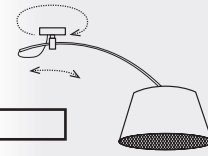

Selena 2

LAMP BODY + SHADES

- **AZ2284** + **AZ2591** or
- **AZ2284** + **AZ2592** or
- **AZ2284** + **AZ2590**