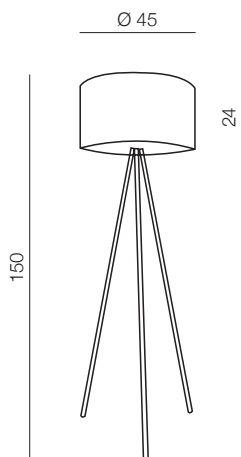

Finn

- 1 AZ1037 (white)
- 2 AZ1039 (black)
- 3 AZ2967 (grey)
- 1 AZ3009 (copper/white)
- 2 AZ3010 (copper/black)
- 3 AZ3011 (copper/grey)

1x E27 60W
metal/fabric