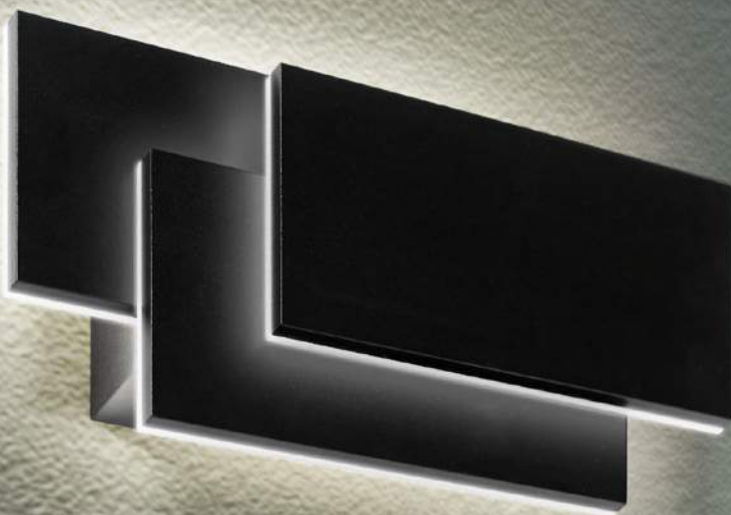

Clover

344

Clover square * LED

- 1 AZ2198 (black)
- 2 AZ2199 (white)

LED integrated
LED 12W 3000K 840 lm
metal/aluminium

* offered only outside European Union

Clover oval LED

- 1 AZ2997 (black)
- 2 AZ2998 (white)

LED integrated
LED 12W 3000K 840 lm
metal/aluminium