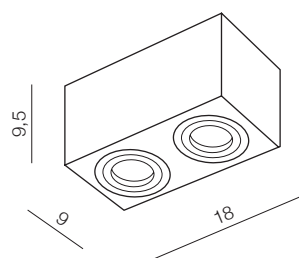

Brant 2 square

- 1 AZ2879 (black)
- 2 AZ2823 (white)

GU10 2x Max. 50W IP44
metal/aluminium