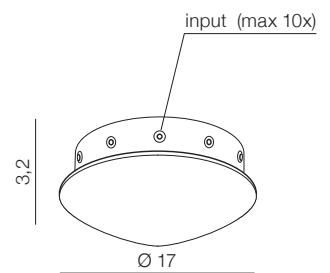

Ziko Base 10

- ① AZ2905 (black)
- ② AZ3409 (white)
- ③ AZ3460 (antique)

Max 10x input for Ziko meters
aluminium