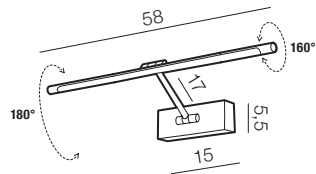

Davinci 58 LED

- ❶ AZ2652 (chrome)
- ❷ AZ2653 (sandy nickel)
- ❸ AZ2654 (golden)
- ❹ AZ2655 (black chrome)
- **new** ❺ AZ4263 (matt black)

LED 10W 700lm 3000K RA>90
metal acryl