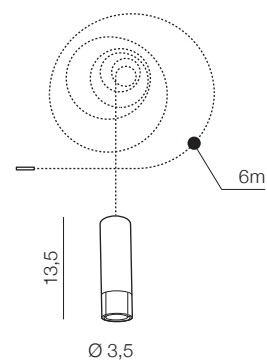

245

for more details
look on
Facebook

Ziko Base 20

AZ3410 (black)

Max 20x input for Ziko meters
aluminium

Ziko G9 3 meters

- ① **AZ2679** (black)
- ② **AZ3457** (antique)

Max 1x G9 40W only LED
aluminium