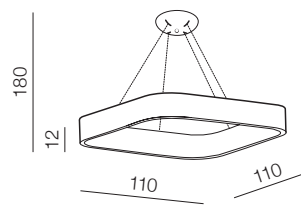

Solvent S Pendant CCT SMART 110 + Remote Control LED

- ① AZ3989 (grey)
- ② AZ3988 (white)
- ③ AZ3987 (black)

LED 120W 7700lm CCT
steel/acryl