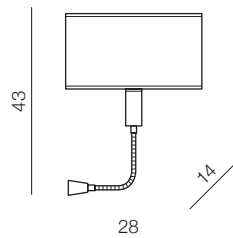

Amadeo Square Led

LAMP BODY LED + SQUARE SHADE

E27 1x MAX 40W + LED 3W
metal/fabric