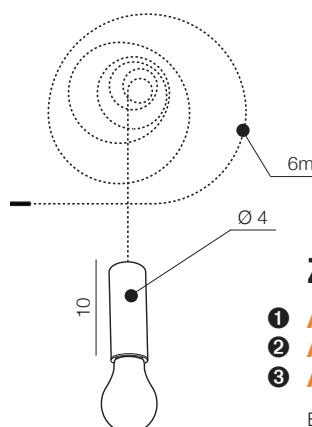

Ziko E27 3 meters

- ❶ AZ3115 (black)
- ❷ AZ3114 (white)
- ❸ AZ3455 (antique)

E27 Only Led Max 35W
aluminium

Ziko E27 6 meters

- ❶ AZ3116 (black)
- ❷ AZ3113 (white)
- ❸ AZ3456 (antique)

E27 Only Led Max 35W
aluminium