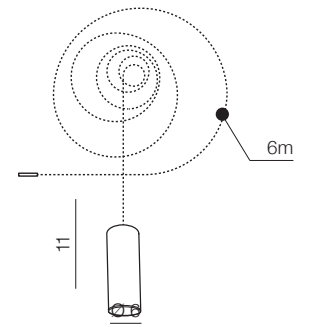

- 1 AZ3413 (yellow)
- 2 AZ3414 (blue)
- 3 AZ3415 (smoky)
- 4 AZ3416 (clear)

glass

Ziko Glass + Ziko GU10 meters = Final Product

Ziko GU10 3 meters

AZ3411
(black)

GU10 1x Max 35W only LED
aluminium

Ziko GU10 6 meters