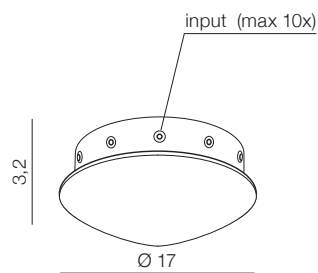

AZ3412
(black)

GU10 1x Max 35W only LED
aluminium

ZIKO
GU10

247

Ziko Base 1

AZ3408 (black)
aluminium

Ziko Base 20

AZ3410 (black)
Max 20x input for Ziko meters
aluminium