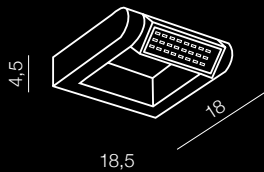

Clover oval LED

- 1 AZ2997 (black)
- 2 AZ2998 (white)

LED integrated
LED 12W 3000K 840 lm
metal/aluminium

Frame wall

346

IP54

1 DARK GRAY

2 BRIGHT GRAY