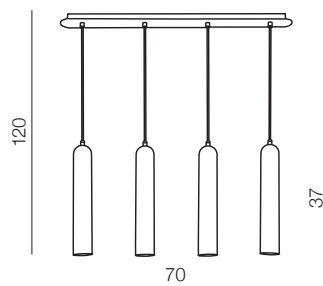

Tubo 4

- 2 AZ1239 (white)

4x GU10 MAX 50W *
aluminium