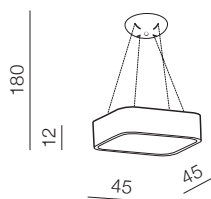

Solvent S Pendant CCT SMART 45 + Remote Control (LED)

- 1 AZ3980 (grey)
- 2 AZ3979 (white)
- 3 AZ3978 (black)

LED 32W 2700lm CCT
steel/acryl