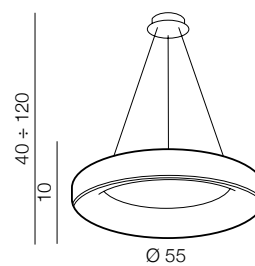

Sovana Pendant 55 CCT LED

- 1 AZ2727 (white)
- 2 AZ2729 (grey)
- 3 AZ2728 (black)

LED integrated LED 50W 2750lm
3000/6500k dimmpower dimmable
acryl/aluminium