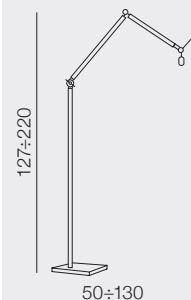

Zyta Floor ALU

LAMP BODY

AZ2310

+

=