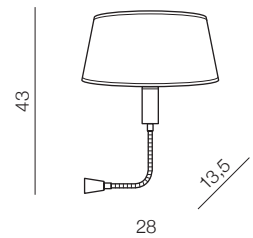

Amadeo Oval Led

LAMP BODY LED + OVAL SHADE

E27 1x MAX 40W + LED 3W
metal/fabric