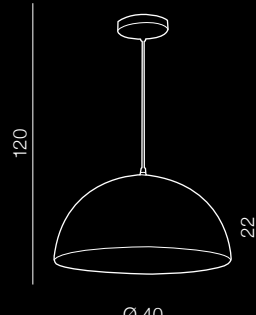

Jim

AZ1653 (black)
E27 1x MAX60W
metal