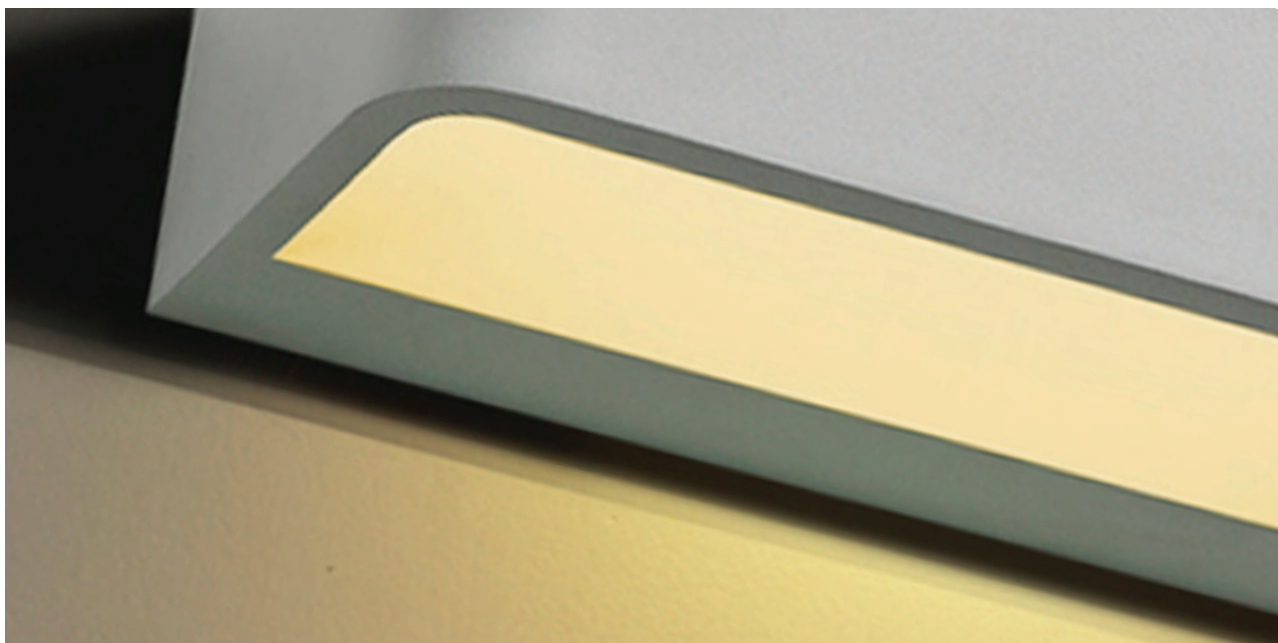

AZzardo®

Scatola

328

Scatola LED

AZ0578

LED 12W 720 lm 3000K
aluminium/sandy paint

G A T G