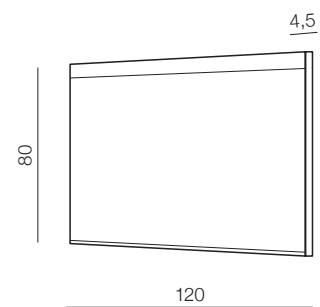

Andromeda 80x60 LED

AZ51057

(mirror)

LED 37W 3720lm 4000K 12V

Andromeda 80x100 LED

AZ51058

(mirror)

LED 47W 4680lm 4000K 12V