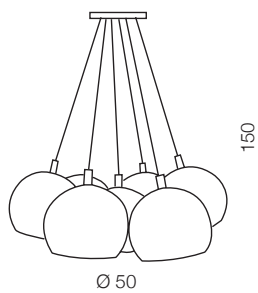

Noa 7

❷ **AZ1043** (chrome/white)

7x E14 40W
metal/chrome/aluminum