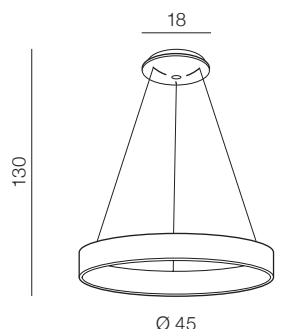

Silvam

229

Silvam 45 top LED

AZ2697

(natural exotic wood+wh)
LED 30W 1950lm 3000K
wood/acrylic

Silvam 65 top LED

AZ2698

(natural exotic wood+wh)
LED 50W 3250lm 3000K
wood/acrylic

Silvam 45 pendant LED

AZ3344

(natural wood)
LED 30W 2550lm 3000K
metal/wood

Silvam 65 pendant LED

AZ2699

(natural exotic wood+wh)
LED 50W 3250lm 3000K
wood/acrylic