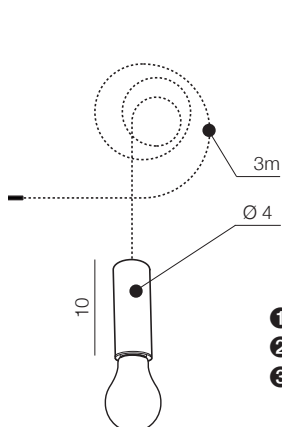

Ziko Base 10

- 1 AZ2905 (black)
- 2 AZ3409 (white)
- 3 AZ3460 (antique)

Max 10x input for Ziko meters
aluminium

Ziko Base 20

AZ3410 (black)
Max 20x input for Ziko meters
aluminium

Ziko E27 3 meters

- ❶ AZ3115 (black)
- ❷ AZ3114 (white)
- ❸ AZ3455 (antique)