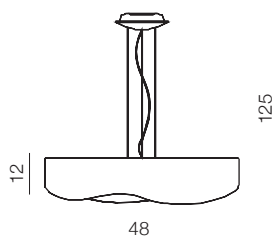

Grasso MULTICOLOR

AZ0556
(white)
E27 4x 40W
iron/acryl

AZ0554
(white)
E27 4x 60W
iron/acryl