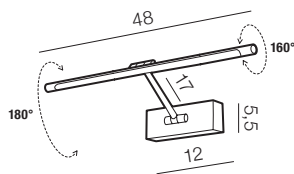

Davinci 48 LED

- ❶ AZ2648 (chrome)
- ❷ AZ2649 (sandy nickel)
- ❸ AZ2650 (golden)
- ❹ AZ2651 (black chrome)
- **new** ❺ AZ4262 (matt black)

LED 8W 500lm 3000K RA>90
metal acryl