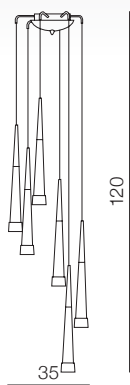

1 CHROME

2 BLACK

Brina 24 LED

- 1 AZ0935 (chrome)

LED integrated
LED 24x 7W,
18480 lm 3000K
iron/aluminum/acrylic

Brina 6 LED

- 1 AZ0934 (chrome)

LED integrated
LED 6x 7W,
4620 lm 3000K
iron/aluminum/acrylic