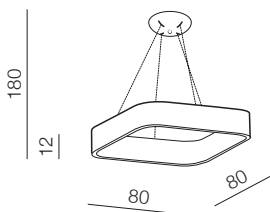

Solvent CCT SMART

219

new

Solvent S Pendant CCT SMART 80 + Remote Control LED

- ① AZ3986 (grey)
- ② AZ3985 (white)
- ③ AZ3984 (black)

LED 92W 4700lm CCT
steel/acryl