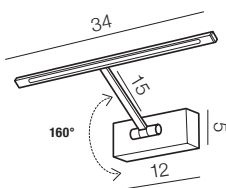

Monalisa

339

Monalisa 34 LED

- 1 AZ2640 (antique brass)
- 2 AZ2641 (chrome)
- 3 AZ2642 (satin nickel)
- 4 AZ2643 (black chrome)

LED 5.4W 200lm 3000K RA>90
metal