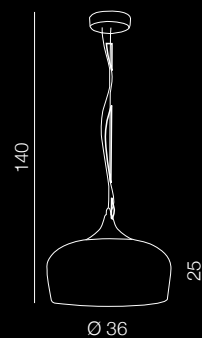

Parma

193

Parma CO

AZ2799

(concrete)

1x E27 MAX 60W
metal/concrete