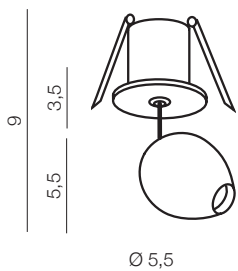

Ovum

new

352

Ovum 1 Spot

AZ3093

(black)

LED 4,5W 220lm 3000K
aluminium