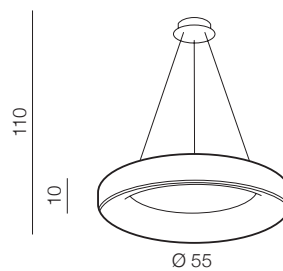

Sovana Pendant 55 CCT SMART LED

- 1 AZ3553 (grey)
- 2 AZ3551 (white)
- 3 AZ3552 (black)

LED 50W 2750lm CCT
aluminium/acryl