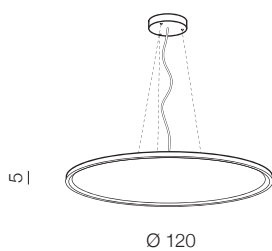

Cream
SMART

237

new

**Cream 120
Pendant SMART** **LED**

- ① **AZ3537** (black)
- ② **AZ3538** (white)

LED 83W 6300 - 6600lm CCT
aluminium/PC