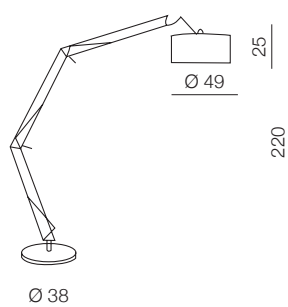

Toma FLOOR

292

1 WHITE

2 BLACK

Toma floor

- 1 AZ2378 (white)
- 2 AZ2379 (black)

E27 1x MAX 60W
metal

Bosse floor