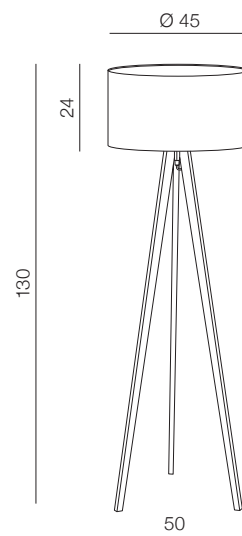

=

Tripod
WOOD

new

286

Tripod Wood

LAMP BODY + SHADE

E27 1x60W
natural oak wood fabric

Lamp bodies