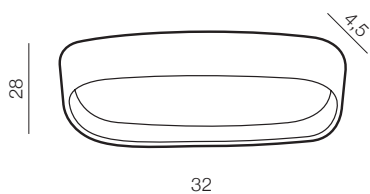

LED integrated Dimmable
LED 45W 2600lm 3000K
steel/acrylic

READY DIMM POWER

Pienza

DIMM

255

1 WHITE

2 GREY

3 BLACK