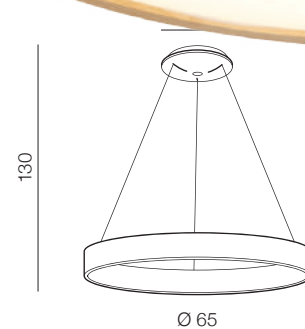

Silvam

229

Silvam 45 top LED

AZ2697

(natural exotic wood+wh)
LED 30W 1950lm 3000K
wood/acrylic

Silvam 65 top LED

AZ2698

(natural exotic wood+wh)
LED 50W 3250lm 3000K
wood/acrylic

Silvam 45 pendant LED

AZ3344

(natural wood)
LED 30W 2550lm 3000K
metal/wood

Silvam 65 pendant LED

AZ2699

(natural exotic wood+wh)
LED 50W 3250lm 3000K
wood/acrylic