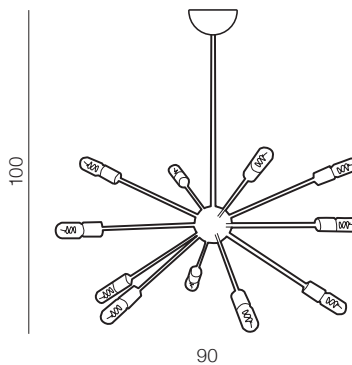

Orbit

- 1 AZ1657 (black)
- 2 AZ1658 (white)

18x E27 60W
metal