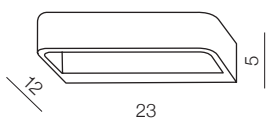

AZzardo®

Scatola

328

Scatola LED

AZ0578

LED 12W 720 lm 3000K
aluminium/sandy paint

G A T G