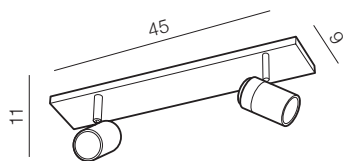

Noemie 2

- new 1 AZ4137 (black)
- 2 AZ2555 (chrome)

GU10 2x Max 35W IP44
metal / frosted glass