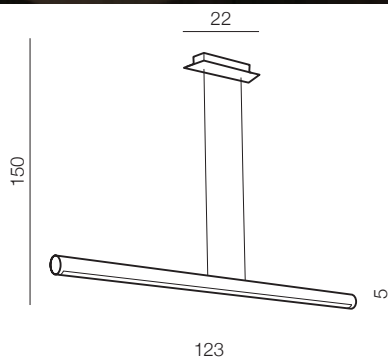

Albero

232

Albero LED

AZ2701

(natural exotic wood+black)

LED 50W 3500lm 3000K

wood/acrylic