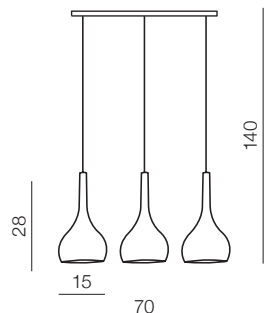

Soul 3

- ① AZ1655 (chrome)
- ② AZ0275 (white)
- ③ AZ0276 (black)

E27 3x 40W
iron/glass