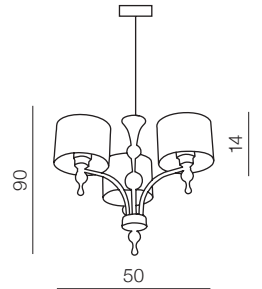

Impress 3

- 1 AZ1006 WH (white)
- 2 AZ0498 BK (black)
- 3 AZ2900 BN (brown)

E27 3x 50W
metal/chrome/acryl/fabric