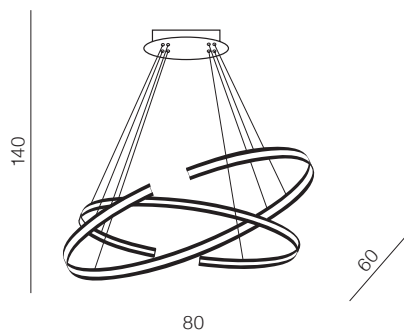

Alessia DIMM

new

96

Alessia dimm LED

AZ3355

(black)

LED 60W 5100lm 3000K dimmable
metal/plastic