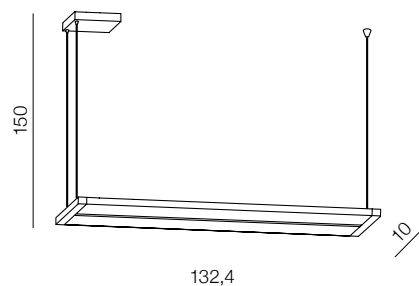

Flash

new

154

Flash 160 LED

AZ3203

(black)

LED 70W 5700lm 3000K
metal acryl

new

Flash 130 LED

AZ4416

(black)

LED 54W 4400lm 3000K
metal acryl