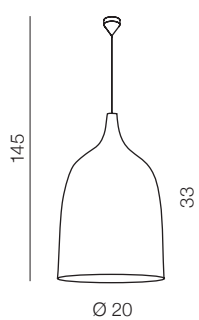

Fabio M

1 **AZ0300** (white/silver)

E27 1x 60W
aluminium/metalbase