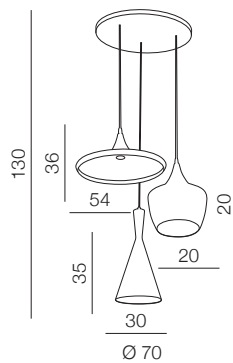

Mix

- 1 AZ1339 WH/GO (white/gold)
- 2 AZ1338 BK/GO (black/gold)

3x E27 MAX 60W
aluminium