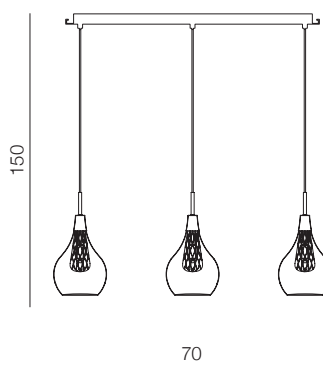

Elektra 3 line

AZ1689

(chrome)

G9 3x MAX 40W
glass/aluminium