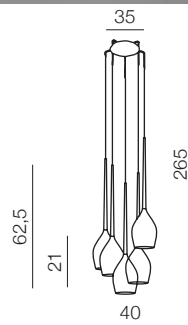

Izza 5

- ① **AZ0311** (shiny white)
- ② **AZ0312** (shiny black)
- ③ **AZ1231** (amber)
- ④ **AZ1222** (olive)
- **new** ⑤ **AZ2939** (smoky)

E14 5x 50W
metal/glass