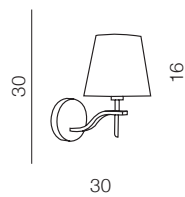

Princessa wall

AZ0723
E14 1x 40W
metal/chrome/fabric