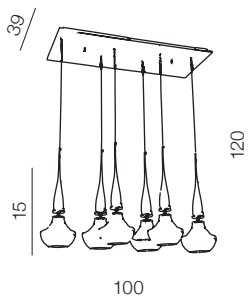

Tasos 6

- 1 AZ1883 (white)
- 2 AZ0262 (black)

E14 6x 25W
metal/chrome
glass/black/white