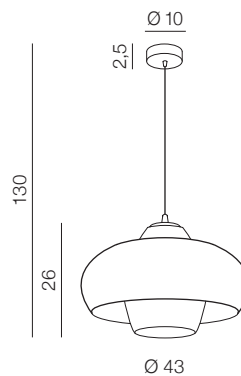

Valten 43

- 1 AZ3166 (chrome)
- 2 AZ3168 (black)

E27 1x Max 60W only LED metal/glass