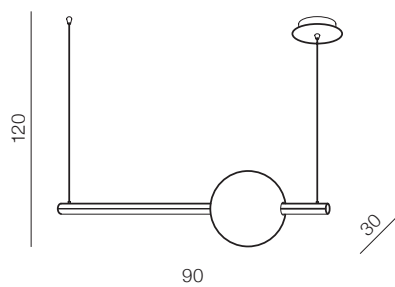

Sandra

DIMM

58

1 BLACK

new

2 WHITE

new

3 GOLD

Sandra 1 dimm LED

AZ3351

(black)

LED 36W 3600lm 3000K dimmable
glass/acrylic