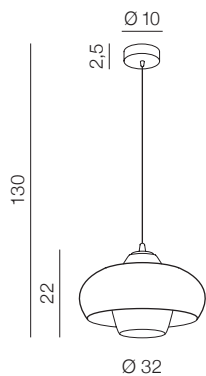

Valten 32

- 1 AZ3167 (chrome)
- 2 AZ3169 (black)

E27 1x Max 60W only LED metal/glass