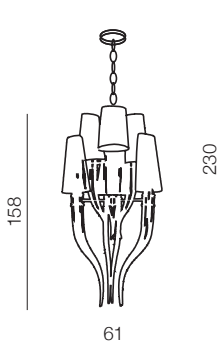

Diablo 3 big

- ❶ AZ1232 (white)
- ❷ AZ1344 (black)

6x E14 Only LED 11W
metal/fabric

Diablo 3+3

- ❶ AZ0173 (white)
- ❷ AZ1417 (black)

12x E14 Only LED 11W
metal/fabric

Diablo 6 big

- ❶ AZ1389 WH (white)
- ❷ AZ1390 BK (black)