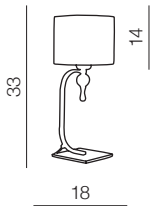

2 BLACK

3 BROWN

E27

Impress table

- 1 AZ1107 WH (white)
- 2 AZ0502 BK (black)
- 3 AZ2903 (brown)

E27 1x 50W
metal/chrome/acryl/fabric

Impress wall

- 1 AZ0503 WH (white)
- 2 AZ0501 BK (black)
- 3 AZ2904 BN (brown)