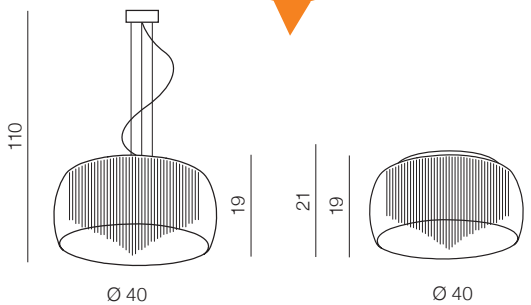

Rego 40

AZ0999
(metal/chrome)
PENDANT/TOP
5x G9 Only LED
aluminum/glass