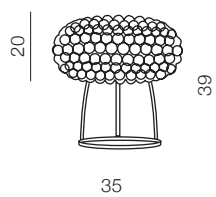

Acrylio table

AZ1099
1x R7S
metal/acryl/glass
white/clear/white