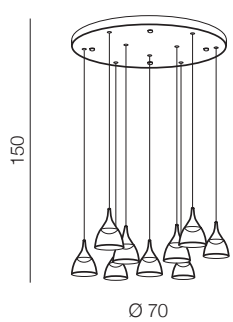

Dalmatia

137

new

Dalmatia 1 **LED**

- 1 **AZ2847** (black)
- 2 **AZ2909** (white)

LED 5W 300lm 3000K
aluminium/acrylic

Dalmatia 5 **LED**

- 1 **AZ2910** (black)
- 2 **AZ2848** (white)

LED 25W 1500lm 3000K
aluminium/acrylic

Dalmatia 9 **LED**

- new 1 **AZ3143** (black)
- new 2 **AZ3144** (white)

LED 45W 3880lm 3000K
aluminium/acrylic