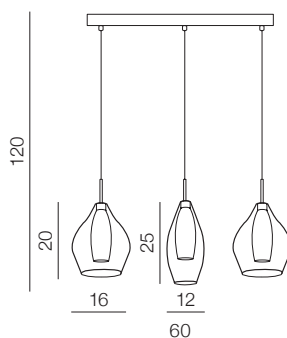

Amber milano 3

- 1 AZ2149 (chrome)
- 2 AZ3075 (clear)
- 3 AZ3078 (copper)

G9 3x 40W only LED
metal/chrome/glass