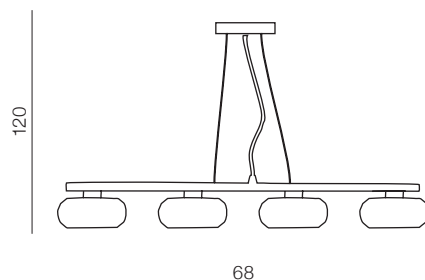

Rubic 4

AZ0493

G9 4x 40W
metal/chrome/acryl