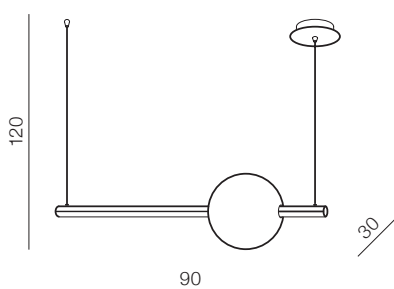

Sandra

DIMM

57

new

Sandra 1 dimm (LED)

AZ3351

(black)

LED 36W 2340lm 3000K dimmable
glass/acrylic