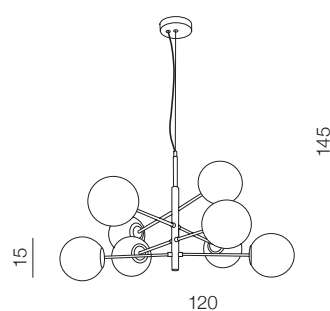

Oviedo 8

- 1 AZ4422 (black/black)
- 2 AZ4423 (gold/black)

G9 8x Max 5W
metal glass