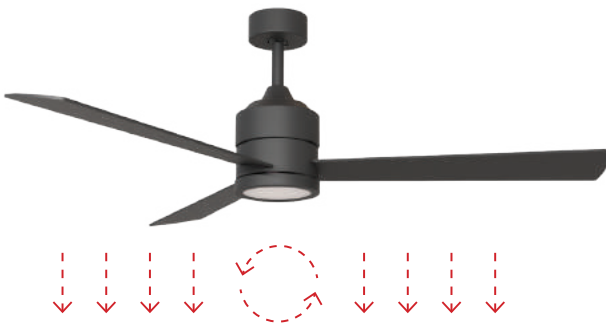

FAN

Speed Adjustable 1-6
 Power 38W
 Material metal / polywood

LAMP

Power 18W
 CCT 3000K / 4000K / 5500K
 Source 240V / 110V

Rotations' direction (SUMMER / WINTER) function

☀ SUMMER

❄ WINTER

Dimmable function 10-100%