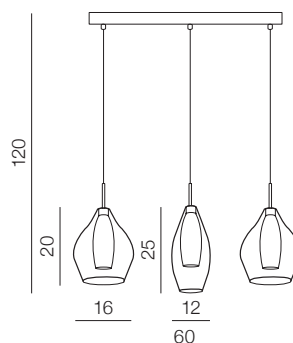

Amber milano 3

- 1 AZ2149 (chrome)
- 2 AZ3075 (clear)
- 3 AZ3078 (copper)

G9 3x 40W only LED
metal/chrome/glass