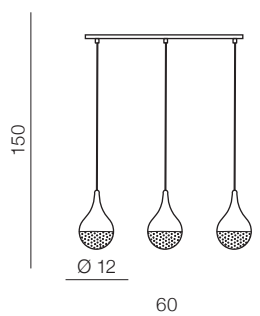

Cecilia 3 line

AZ2173
G9 3x MAX 40W
metal/acrylic