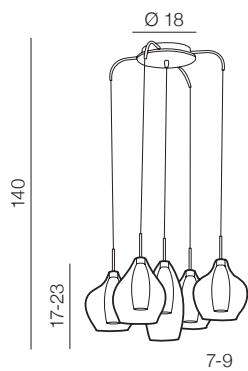

Amber milano

- ❶ **AZ0722** (chrome)
- ❷ **AZ3076** (clear)
- ❸ **AZ3172** (copper)

G9 5x 40W only LED
metal/chrome/glass