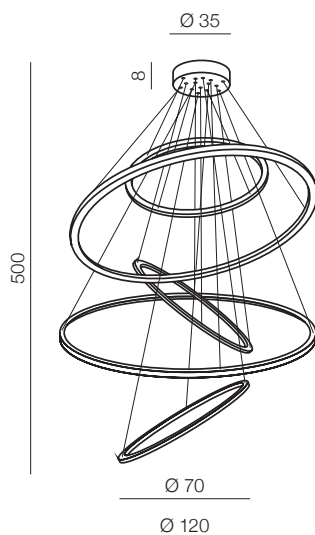

Wheel XXL LED

- 1 AZ3137 (black)
- 2 AZ3138 (gold)
- 3 AZ3417 (chrome)

LED 190W 11400lm 3000K
metal/acrylic