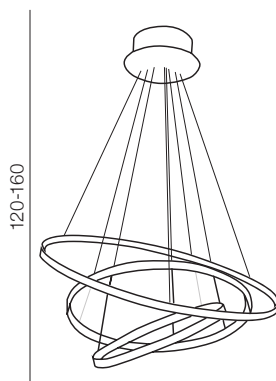

98

1 GOLD

2 BLACK

3 CHROME

Ø 45, Ø 60, Ø 75

Wheel 3 dimm LED

- 1 AZ2918 (gold)
- 2 AZ2920 (black)
- 3 AZ2989 (chrome)

LED 80W 4800lm dimm
chrome/metal