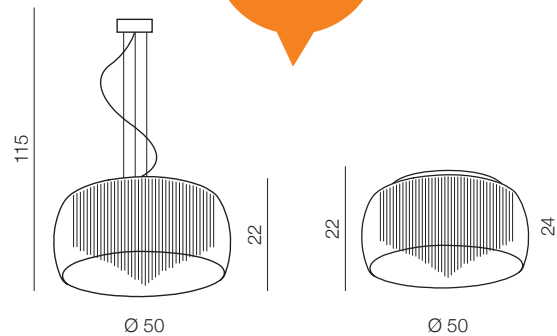

Rego 50

AZ1000
(metal/chrome)
PENDANT/TOP
8x G9 Only LED
aluminum/glass