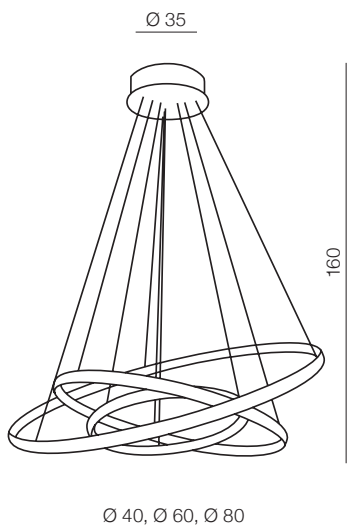

Brighton

new

100

Brighton 3 LED

- 1 AZ1609 (chrome)
- new 2 AZ4428 (black)
- new 3 AZ4429 (gold)

LED 55W 3300lm
3000K
metal crystals