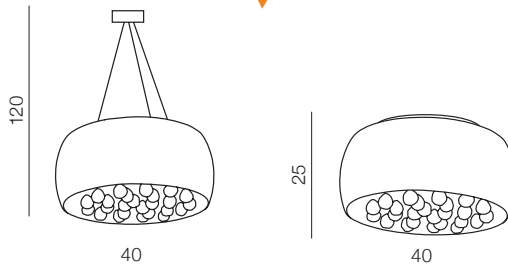

Quince 40

AZ0701

PENDANT/TOP
5x G9 Only LED
opal glass/metal/
chrome/acryl