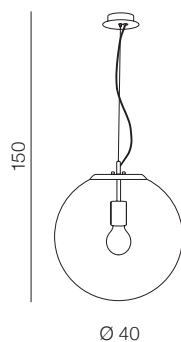

Iris 40

- 1 AZ3107 (chrome)
- 2 AZ3110 (copper)
- 3 AZ3131 (gold)

E27 1x Max 40W only LED
metal/glass