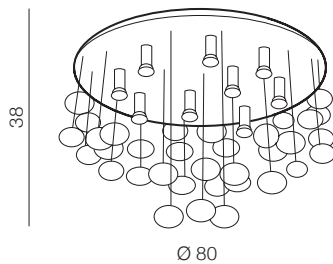

Luvia 80

CLEAR

22

Luvia 80

- ❶ AZ2542 (chrome)
- ❸ AZ2571 (clear)

GU10 10x 40W only LED
metal/chrome/glass