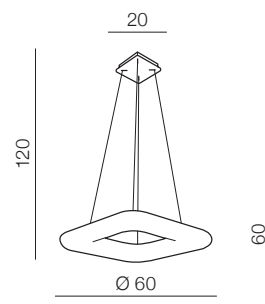

Donut Square Top CCT 60 LED

AZ2665

LED integrated
LED 84W 7140lm
CCT 2700-6000K dimm
power dimmable
acryl

**Donut Square
Pendant CCT 46** LED

AZ2666
 LED integrated
 LED 80W 6800lm
 CCT 2700-6000K dimm
 power dimmable
 acryl