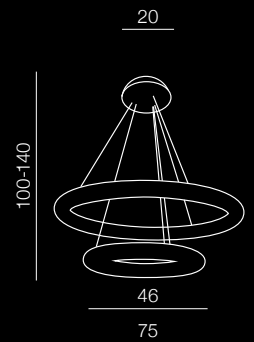

Angel 2

83

LED

Angel 2

AZ1319

(white)

LED 35W + 20W 3850 LM
acryl