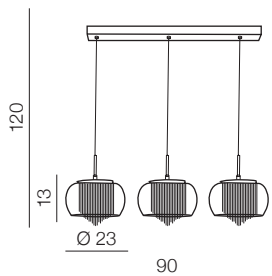

Rego 3 line

AZ2453
(metal/chrome)
3x G9 Only LED
metal/glass