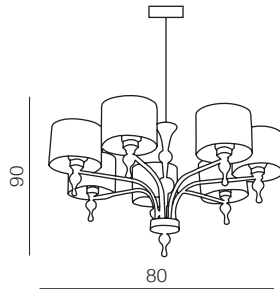

Impress 7

- 1 AZ1106 WH (white)
- 2 AZ0500 BK (black)
- 3 AZ2902 BN (brown)

E27 7x 50W
metal/chrome/acryl/fabric