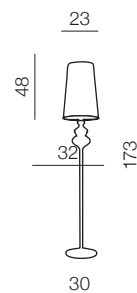

Baroco floor

- 1 AZ0309 (silver*)
- 2 AZ0063 (black**)

E27 1x 15W
metal/artificial material*
metal/fabric**