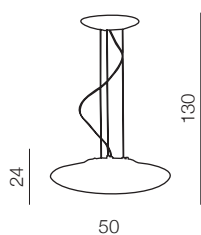

Pires

159

new

Pires 50

AZ0277

E27 3x 60W
metal/glass
chrome/white