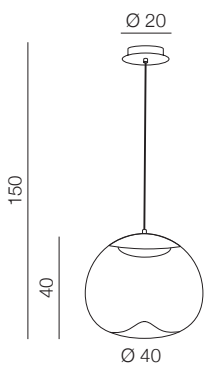

Helena

new

120

Helena A LED

AZ3341

(brass)

LED 21W 1785lm 3000K
metal/brass/glass