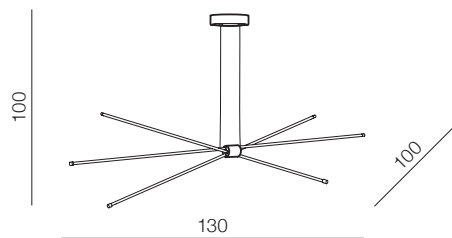

Jax pendant LED

AZ3135

LED 33W 1600lm 3000K
metal/silicone