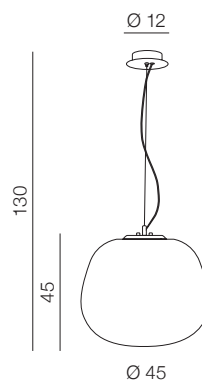

Felipe 45

AZ3182

(black/white)

E27 1x Max 40W only LED
metal/glass