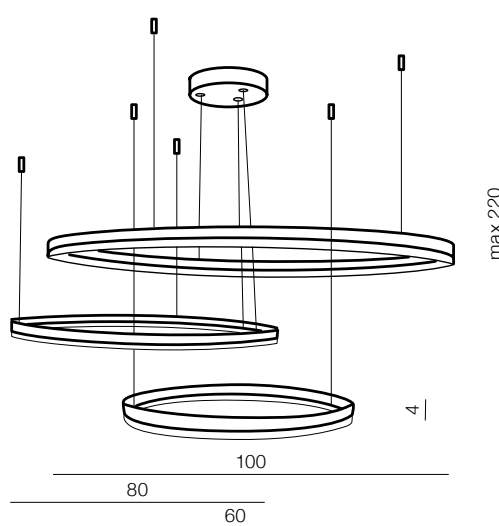

Halo Pendant 100+80+60 LED

- 1 AZ4707 (black)
- 2 AZ4708 (gold)

LED 130W 11100lm 3000K dimmable aluminium/acrylic