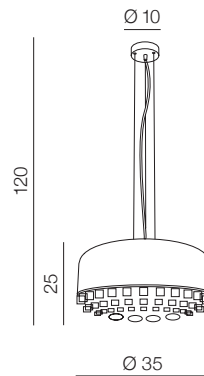

Tarant 35

AZ3163

(black)

E27 3x Max 60W only LED
metal/crystal