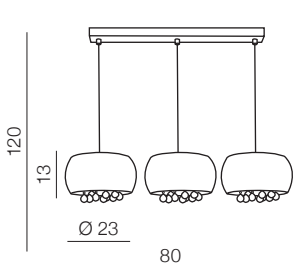

Quince 3 line

AZ2455

3x G9 Only LED
metal/crystal/glass