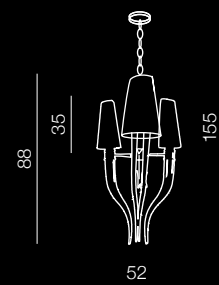

Diablo 3

- ❶ AZ0028 (white)
- ❷ AZ1345 (black)

6x E14 Only LED 11W
metal/fabric