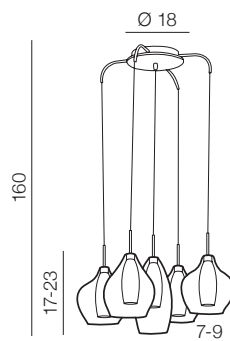

Amber milano 5

- 1 AZ0722 (chrome)
- 2 AZ3076 (clear)
- 3 AZ3172 (copper)

G9 5x 40W only LED
metal/chrome/glass