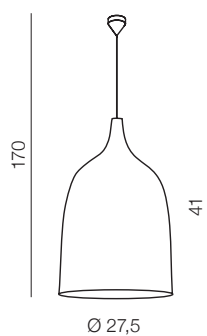

Fabio L

2 **AZ0301** (black/gold)

E27 1x 60W
metal/aluminium/paint