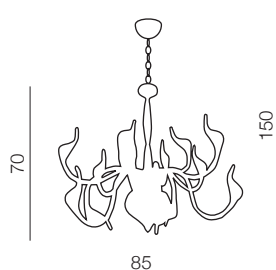

Snake 2

- 1 AZ0043 (chrome)
- 2 AZ0172 (white)
- 3 AZ1048 (black)

G4 15x 10W 12V
metal/chrome/painting