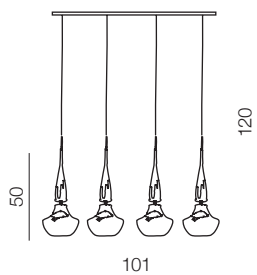

Tasos 4

- 1 AZ0884 (white)
- 2 AZ0885 (black)

E14 4x 25W
metal/chrome
glass/black/white