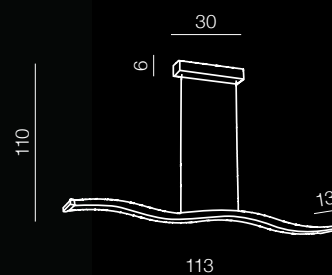

Bertone pendant LED

AZ1290

(chrome)
1x LED 37W 2100 lm
acryl/metal