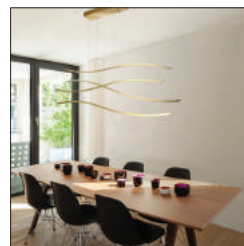

WAVES 110

WHEEL 97

WHITE BALL 65

ZIKO 244

ZOLA 92

ZYTA 266

OLD & NEW
codes list

A Acrylio 40.	AZ0057 . . . V026-400-CH.	79
Acrylio 50.	AZ0058 . . . V026-500-CH.	79
Acrylio 50 top.	AZ0053 . . . VA5026-500-CL	78
Acrylio 70.	AZ0059 . . . V026-700-CH.	79
Acrylio 70 top.	AZ0054 . . . VA5026-700-CH.	78
Acrylio table.	AZ1099 . . . MA-026M-CL-WH.	78
Acrylio wall.	AZ0052 . . . MB026-CL-WH.	78
Acrylio XXL.	AZ0289 . . . LP6012-XL-CH	80
Adam 2S lampbody	AZ1842 . . . MD2299-2S	272
Adam S lampbody	AZ1841 . . . MD2299-S	272
Adam wall S lampbody	AZ1843 . . . MB2299-S	272
Aga 1 (black/black)	AZ1061 . . . MD1289-1-BK.	163
Aga 1 (red/black)	AZ1063 . . . MD1289-1-RD	163
Aga 1 (white/black)	AZ1062 . . . MD1289-1-WH.	163
Aga 3 (black/black)	AZ1064 . . . MD1289-3-BK	163
Aga 3 (red/black)	AZ1066 . . . MD1289-3-RD	163
Aga 3 (white/black)	AZ1065 . . . MD1289-3-WH.	163
Aga 4 (black/black)	AZ1067 . . . MD1289-4-BK	163
Aga 4 (red/black)	AZ1069 . . . MD1289-4-RD	163
Aga 4 (white/black)	AZ1068 . . . MD1289-4-WH.	163
Aga 5 (black/black)	AZ1070 . . . MD1289-5-BK	163
Aga 5 (red/black)	AZ1072 . . . MD1289-5-RD	163
Aga 5 (white/black)	AZ1071 . . . MD1289-5-WH.	163
Aga wall (black/black)	AZ1074 . . . MB1289-BK-BK.	163
Aga wall (red/black)	AZ1075 . . . MB1289-RD-BK	163
Aga wall (white/black)	AZ1073 . . . MB1289-WH-BK.	163
Albero	AZ2701	232
Albico 2	AZ1241 . . . FH31812A12-2-WH	355
Albico 3 round.	AZ1243 . . . FH31813B4-3R-WH	355
Alessia (black)	AZ3355	96
Alessia XL (black)	AZ3356	96
Alicante (black)	AZ2292 . . . MD2361-M-BK	262
Alicante (grey)	AZ2294 . . . MD2361-M-GR.	262
Alicante (white)	AZ2293 . . . MD2361-M-WH	262
Almeria (black)	AZ2611	316
Almeria (grey)	AZ2613	316
Almeria (white)	AZ2612	316
Amadeo lampbody	AZ2419 . . . SN-6313B.	319
Amadeo lampbody LED	AZ2418 . . . SN-6313A.	319
Amadeo shade oval (white)	AZ2421 . . . SN-6313O	319
Amadeo shade square (white)	AZ2420 . . . SN-6313S.	319
Amber milano 1 (chrome)	AZ2148 . . . 2285-1P-CH	144
Amber milano 1 (clear)	AZ3074	142
Amber milano 1 (clear)	AZ3074	144