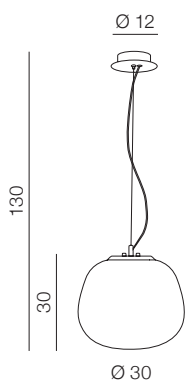

Felipe 30

AZ3181

(black/white)

E27 1x Max 40W only LED
metal/glass