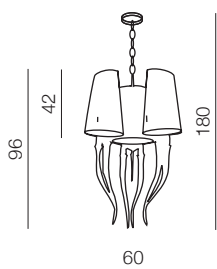

Diablo 3 big

- ❶ AZ1232 (white)
- ❷ AZ1344 (black)

6x E14 Only LED 11W
metal/fabric

Diablo 3+3

- ❶ AZ0173 (white)
- ❷ AZ1417 (black)

12x E14 Only LED 11W
metal/fabric

Diablo 6 big

- ❶ AZ1389 WH (white)
- ❷ AZ1390 BK (black)