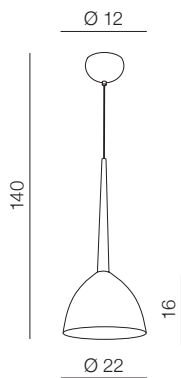

Eliza 1

AZ3334

(black)

E27 1xMax 60W only LED
metal/glass