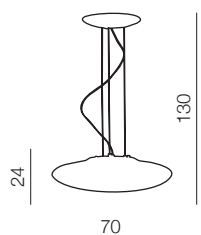

Pires 70

AZ0279

E27 5x 60W
metal/glass
chrome/white