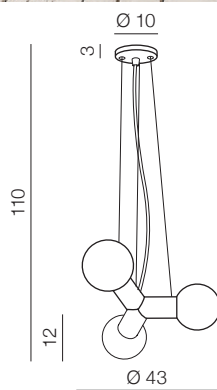

Pope

- 1 AZ3170 (gold)
- 2 AZ3171 (black)

G9 3x Max 40W only LED
glass/metal