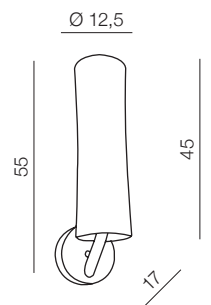

Bamboo wall

AZ2053

LED 24W 3000K 2040lm

no dimmable, no power control

acryl
non dimmable