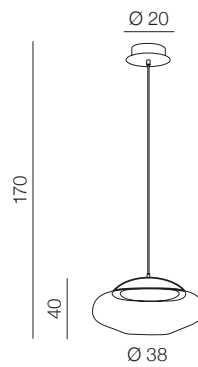

Helena C LED

AZ4668

(brass)

LED 23W 1200lm 3000K
metal/glass

new