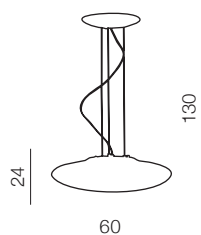

Pires 60

AZ0278

E27 4x 60W
metal/glass
chrome/white