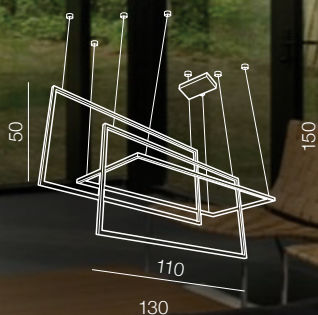

Metric
DIMM

109

READY DIMM POWER

Metric LED

- ① **AZ2914** (black)
- ② **AZ2915** (white)

LED integrated Dimmable
LED 135W 6880lm 3000K
aluminium/acrylic

Glass switch 1

- ① **AZ3962** (white)
- ② **AZ3963** (black)
- ③ **AZ3964** (gold)
- ④ **AZ3965** (grey)

Gang DIMM