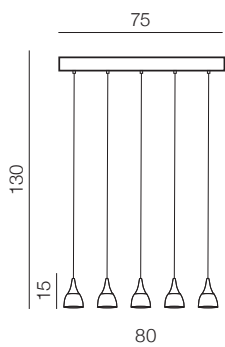

Dalmatia

137

new

Dalmatia 1 **LED**

- 1 **AZ2847** (black)
- 2 **AZ2909** (white)

LED 5W 300lm 3000K
aluminium/acrylic

Dalmatia 5 **LED**

- 1 **AZ2910** (black)
- 2 **AZ2848** (white)

LED 25W 1500lm 3000K
aluminium/acrylic

Dalmatia 9 **LED**

- new 1 **AZ3143** (black)
- new 2 **AZ3144** (white)

LED 45W 3880lm 3000K
aluminium/acrylic