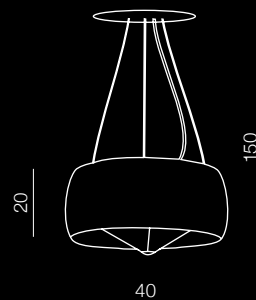

Cosmo 2

- ① AZ0844 (chrome)
- ② AZ1060 (black)
- ③ AZ0910 (clear)

E27 3x 60W
metal/glass/clear