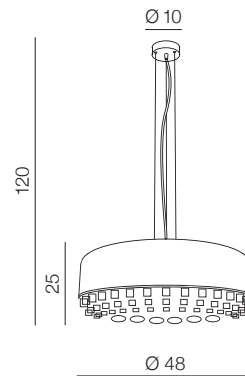

Tarant 48

AZ3162

(black)

E27 3x Max 60W only LED
metal/crystal