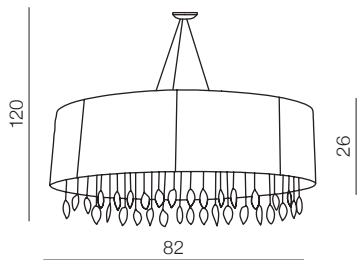

E27 5x 50W
metal/chrome/acryl/fabric

Impress 3

- 1 AZ1006 WH (white)
- 2 AZ0498 BK (black)
- 3 AZ2900 BN (brown)

E27 3x 50W
metal/chrome/acryl/fabric

Sidney

36

Sidney wall

② **AZ0915** BN (brown)