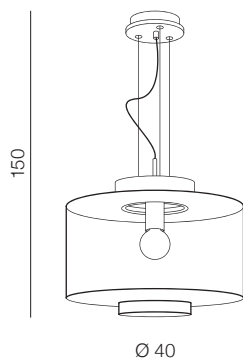

Sorel

119

new

Sorel

AZ3343

(clear)

E27 1xMax 40W only LED
metal/wood/glass/brass