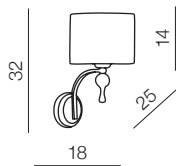

2 BLACK

3 BROWN

E27

Impress table

- 1 AZ1107 WH (white)
- 2 AZ0502 BK (black)
- 3 AZ2903 (brown)

E27 1x 50W
metal/chrome/acryl/fabric

Impress wall

- 1 AZ0503 WH (white)
- 2 AZ0501 BK (black)
- 3 AZ2904 BN (brown)