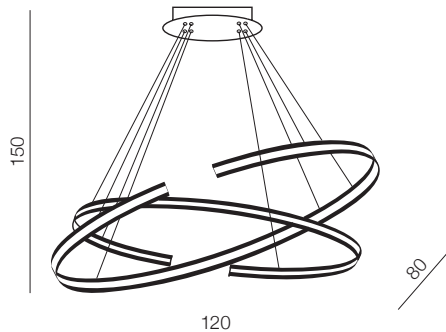

LED 60W 5100lm 3000K dimmable
metal/plastic

Alessia XL dimm LED

AZ3356

(black)

LED 100W 8500lm 3000K dimmable
metal/plastic

Wheel XXL

97

new