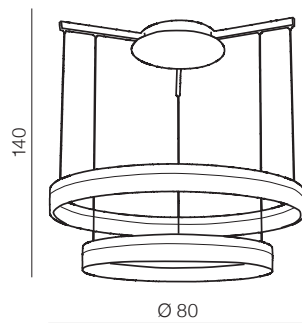

Zola

92

1 WHITE

2 CHROME

Zola 80/60 LED

AZ1295

(white)

1x LED 32W + 24W 5600LM
acryl/metal