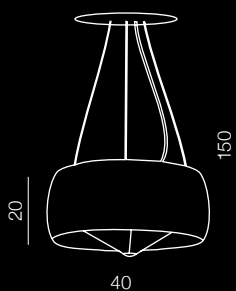

Cosmo

- 1 **AZ0845** (chrome)
- 2 **AZ0909** (black)
- 3 **AZ0846** (clear)

E27 3x 60W
metal/glass