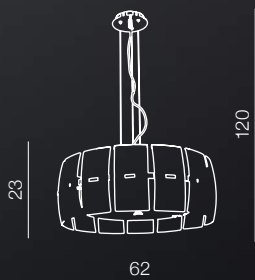

Cadera

75

Cadera

AZ3165

(black/white)

E27 1x Max 40W only LED
metal/glass

Taurus

76