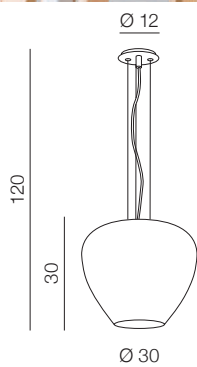

Baloro M

- 1 AZ3176 (white)
- 2 AZ3178 (smoky)
- 3 AZ3180 (gold)

E27 1x Max 60W only LED
metal/glass