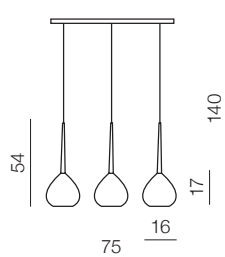

Aga wall

- 1 AZ1073 (WH/BK)
- 2 AZ1074 (BK/BK)
- 3 AZ1075 (RED/BK)

E14 1x 40W
metal/glass

Aga 1

- 1 AZ1062 (WH/BK)
- 2 AZ1061 (BK/BK)
- 3 AZ1063 (RD/BK)

E14 1x 40W
metal/glass

Aga 3

- 1 AZ1065 (WH/BK)
- 2 AZ1064 (BK/BK)
- 3 AZ1066 (RD/BK)

E14 3x 40W
metal/glass

Aga 4

- 1 AZ1068 (WH/BK)
- 2 AZ1067 (BK/BK)
- 3 AZ1069 (RD/BK)

E14 4x 40W
metal/glass

Aga 5

- 1 AZ1071 (WH/BK)
- 2 AZ1070 (BK/BK)
- 3 AZ1072 (RD/BK)

E14 5x 40W
metal/glass