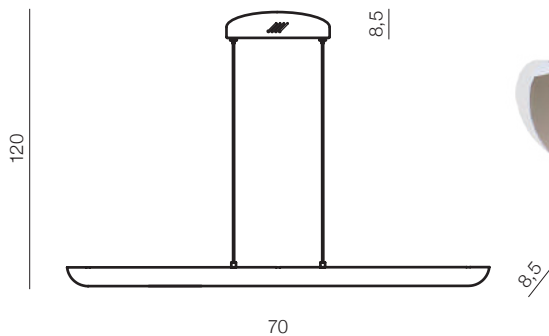

Ray

153

1 CHROME

2 SATIN NICKEL

Ray LED

- 1 AZ1695 (chrome)
- 2 AZ1696 (satin nickel)

LED 28W 1740lm 3000K
aluminium IP20