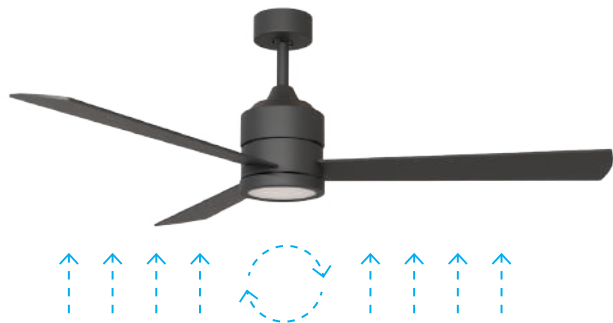

FAN

Speed Adjustable 1-6
 Power 38W
 Material metal / polywood

LAMP

Power 18W
 CCT 3000K / 4000K / 5500K
 Source 240V / 110V

Rotations' direction (SUMMER / WINTER) function

☀ SUMMER

❄ WINTER

Dimmable function 10-100%