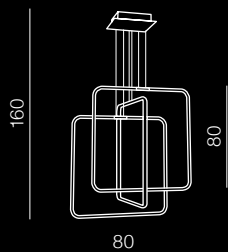

bracket is placed
at the center of the frame

1 WHITE

2 BLACK

AZzardo®

Madrid

DIMM

116

Madrid LED