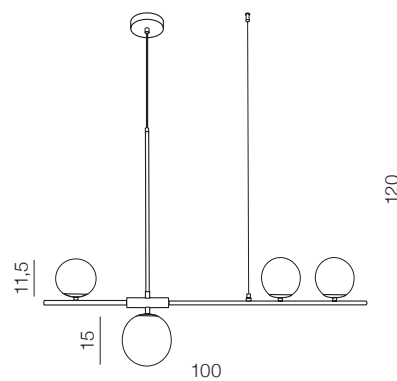

Santander

49

new

Santander

- ❶ AZ4418 (black)
- ❷ AZ4419 (gold)

G9 4x Max 5W
metal/glass