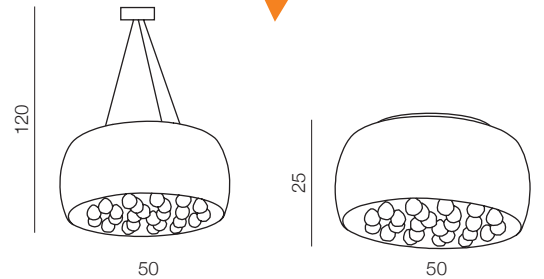

Quince 50

AZ0702

PENDANT/TOP
6x G9 Only LED
opal glass/metal/
chrome/acryl