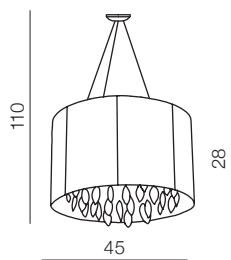

E27 5x 50W
metal/chrome/acryl/fabric

Impress 3

- 1 AZ1006 WH (white)
- 2 AZ0498 BK (black)
- 3 AZ2900 BN (brown)

E27 3x 50W
metal/chrome/acryl/fabric

Sidney

36

Sidney wall

② **AZ0915** BN (brown)