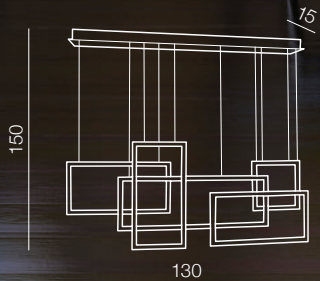

Quadratus LED

- ① **AZ2850** (black)
- ② **AZ2851** (white)

LED integrated Dimmable
LED 105W 6500lm 3000K
aluminium/acrylic