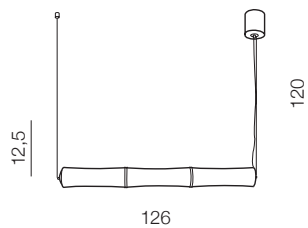

Bamboo 3 pendant

AZ1901

LED 72W 3000K 6120lm

acryl
dimmable