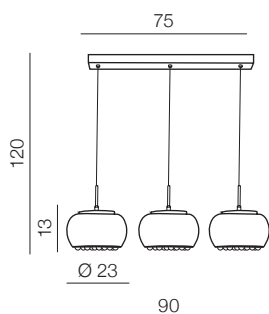

Burn 3 line

AZ2454

3x G9 Only LED
metal/glass