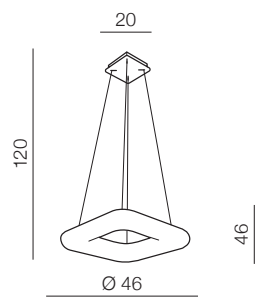

Donut Square Top CCT 60 LED

AZ2665

LED integrated
LED 84W 7140lm
CCT 2700-6000K dimm
power dimmable
acryl

**Donut Square
Pendant CCT 46** LED

AZ2666
 LED integrated
 LED 80W 6800lm
 CCT 2700-6000K dimm
 power dimmable
 acryl