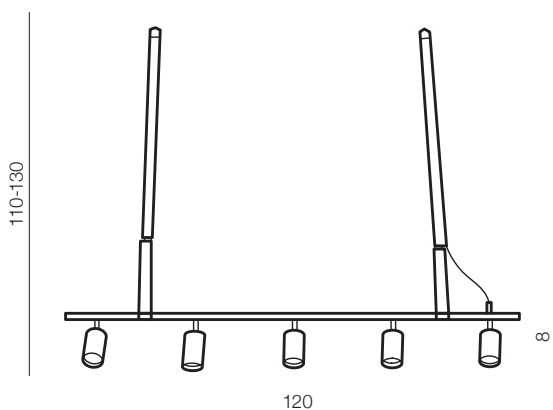

Biram

149

Biram

AZ2638 (black/chrome)
5x GU10 Max 33W
metal