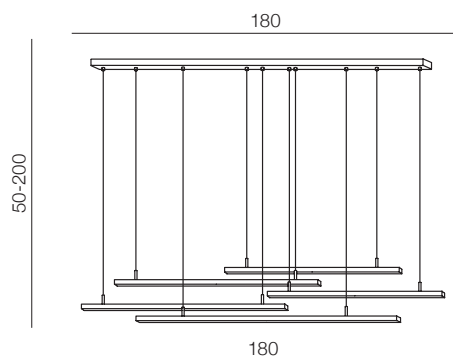

Merlo dimm LED

- 1 AZ3184 (black)
- 2 AZ3185 (white)

LED 49W 3280lm
3000K dimmable
aluminium/acryl