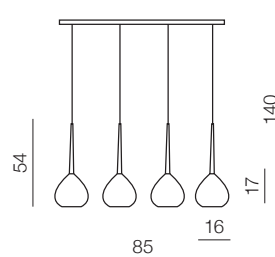

Aga wall

- 1 AZ1073 (WH/BK)
- 2 AZ1074 (BK/BK)
- 3 AZ1075 (RED/BK)

E14 1x 40W
metal/glass

Aga 1

- 1 AZ1062 (WH/BK)
- 2 AZ1061 (BK/BK)
- 3 AZ1063 (RD/BK)

E14 1x 40W
metal/glass

Aga 3

- 1 AZ1065 (WH/BK)
- 2 AZ1064 (BK/BK)
- 3 AZ1066 (RD/BK)

E14 3x 40W
metal/glass

Aga 4

- 1 AZ1068 (WH/BK)
- 2 AZ1067 (BK/BK)
- 3 AZ1069 (RD/BK)

E14 4x 40W
metal/glass

Aga 5

- 1 AZ1071 (WH/BK)
- 2 AZ1070 (BK/BK)
- 3 AZ1072 (RD/BK)

E14 5x 40W
metal/glass