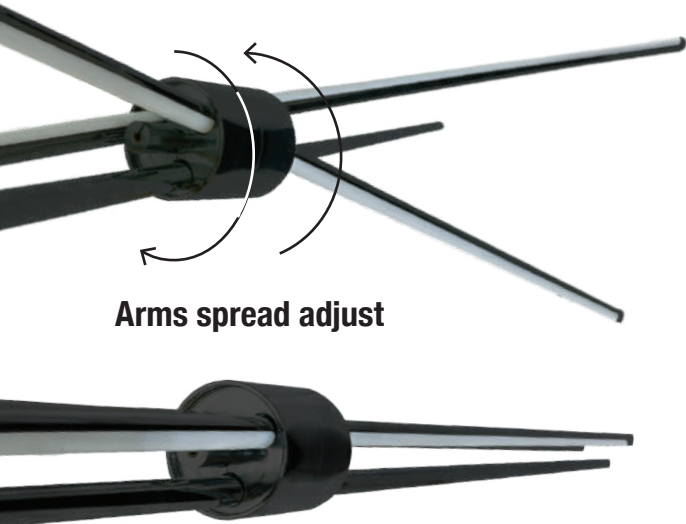

Jax

new

106

Arms spread adjust