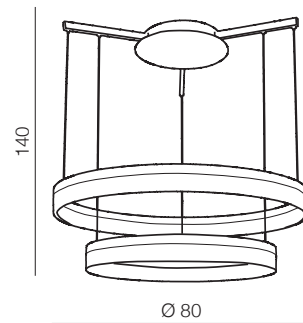

Zola

92

1 WHITE

2 CHROME

Zola 80/60 LED

AZ1295

(white)

1x LED 32W + 24W 5600LM
acryl/metal