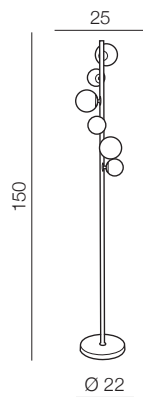

Sybilla 6 floor

AZ2101

G9 6x Max 25W
metal/opal glass