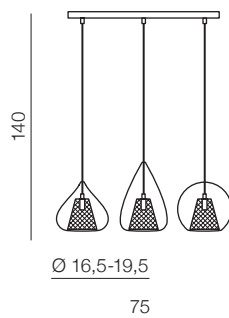

Gordon Mix Line

AZ2168

G9 3x MAX 33W
metal/glass