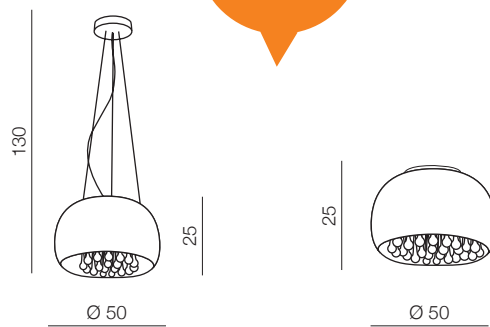

Burn 2

AZ0700

PENDANT/TOP
6x G9 Only LED
metal/glass/crystal
chrome/chrome/clear