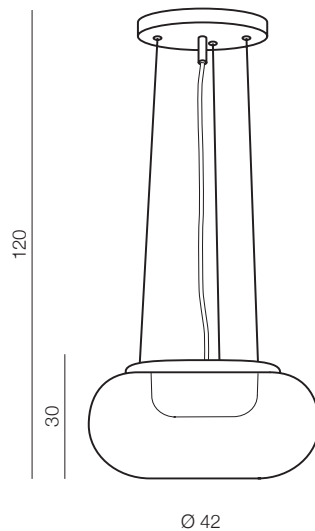

Galactic LED

- 1 AZ3160 (chrome)
- 2 AZ3161 (copper)

LED 18W 1530lm 3000K
metal/glass