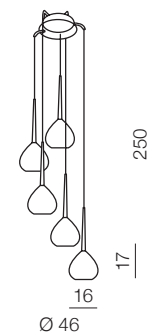

Aga wall

- 1 AZ1073 (WH/BK)
- 2 AZ1074 (BK/BK)
- 3 AZ1075 (RED/BK)

E14 1x 40W
metal/glass

Aga 1

- 1 AZ1062 (WH/BK)
- 2 AZ1061 (BK/BK)
- 3 AZ1063 (RD/BK)

E14 1x 40W
metal/glass

Aga 3

- 1 AZ1065 (WH/BK)
- 2 AZ1064 (BK/BK)
- 3 AZ1066 (RD/BK)

E14 3x 40W
metal/glass

Aga 4

- 1 AZ1068 (WH/BK)
- 2 AZ1067 (BK/BK)
- 3 AZ1069 (RD/BK)

E14 4x 40W
metal/glass

Aga 5

- 1 AZ1071 (WH/BK)
- 2 AZ1070 (BK/BK)
- 3 AZ1072 (RD/BK)

E14 5x 40W
metal/glass