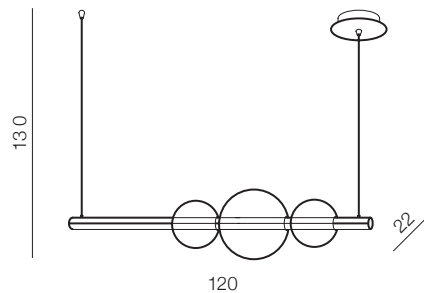

Sandra 3 dimm LED

1 **AZ3352** (black)

new 2 **AZ4426** (white)

new 3 **AZ4427** (gold)

LED 48W 4800lm DIMM 3000K
metal/glass