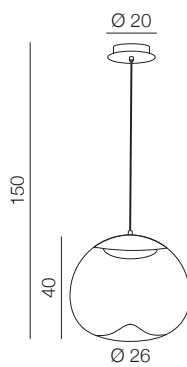

Helena B LED

AZ3342

(brass)

LED 14W 1190lm 3000K
metal/brass/glass