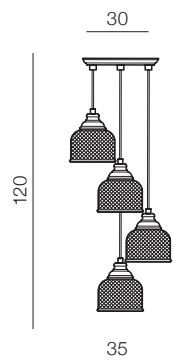

Mora 4

AZ2110

E27 4x MAX 60W
metal/glas