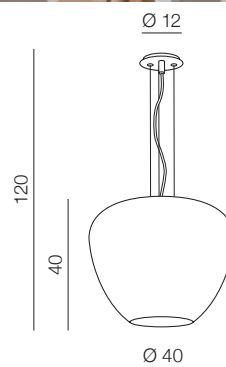

Baloro L

- 1 AZ3175 (white)
- 2 AZ3177 (smoky)
- 3 AZ3179 (gold)

E27 1x Max 60W only LED
metal/glass