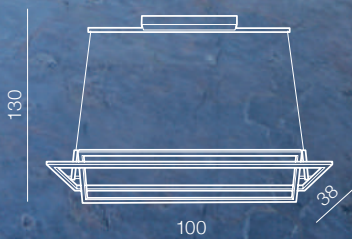

Viena LED

- 1 AZ2849 (black)
- 2 AZ2911 (white)

LED integrated Dimmable
LED 70W 4200lm 3000K
aluminium/acrylic