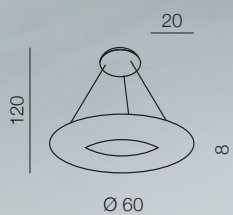

Donut TOP 91 LED

AZ2064

LED integrated Dimmable
LED 120W 3000K 10200lm
acryl

Napoli

89

Napoli 60 LED

AZ1316

(white)