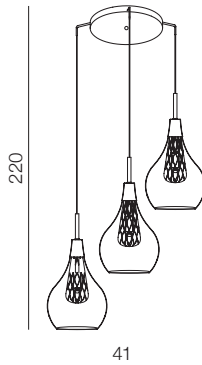

Elektra 3

AZ1688

(chrome)

G9 3x MAX 40W
glass/aluminium